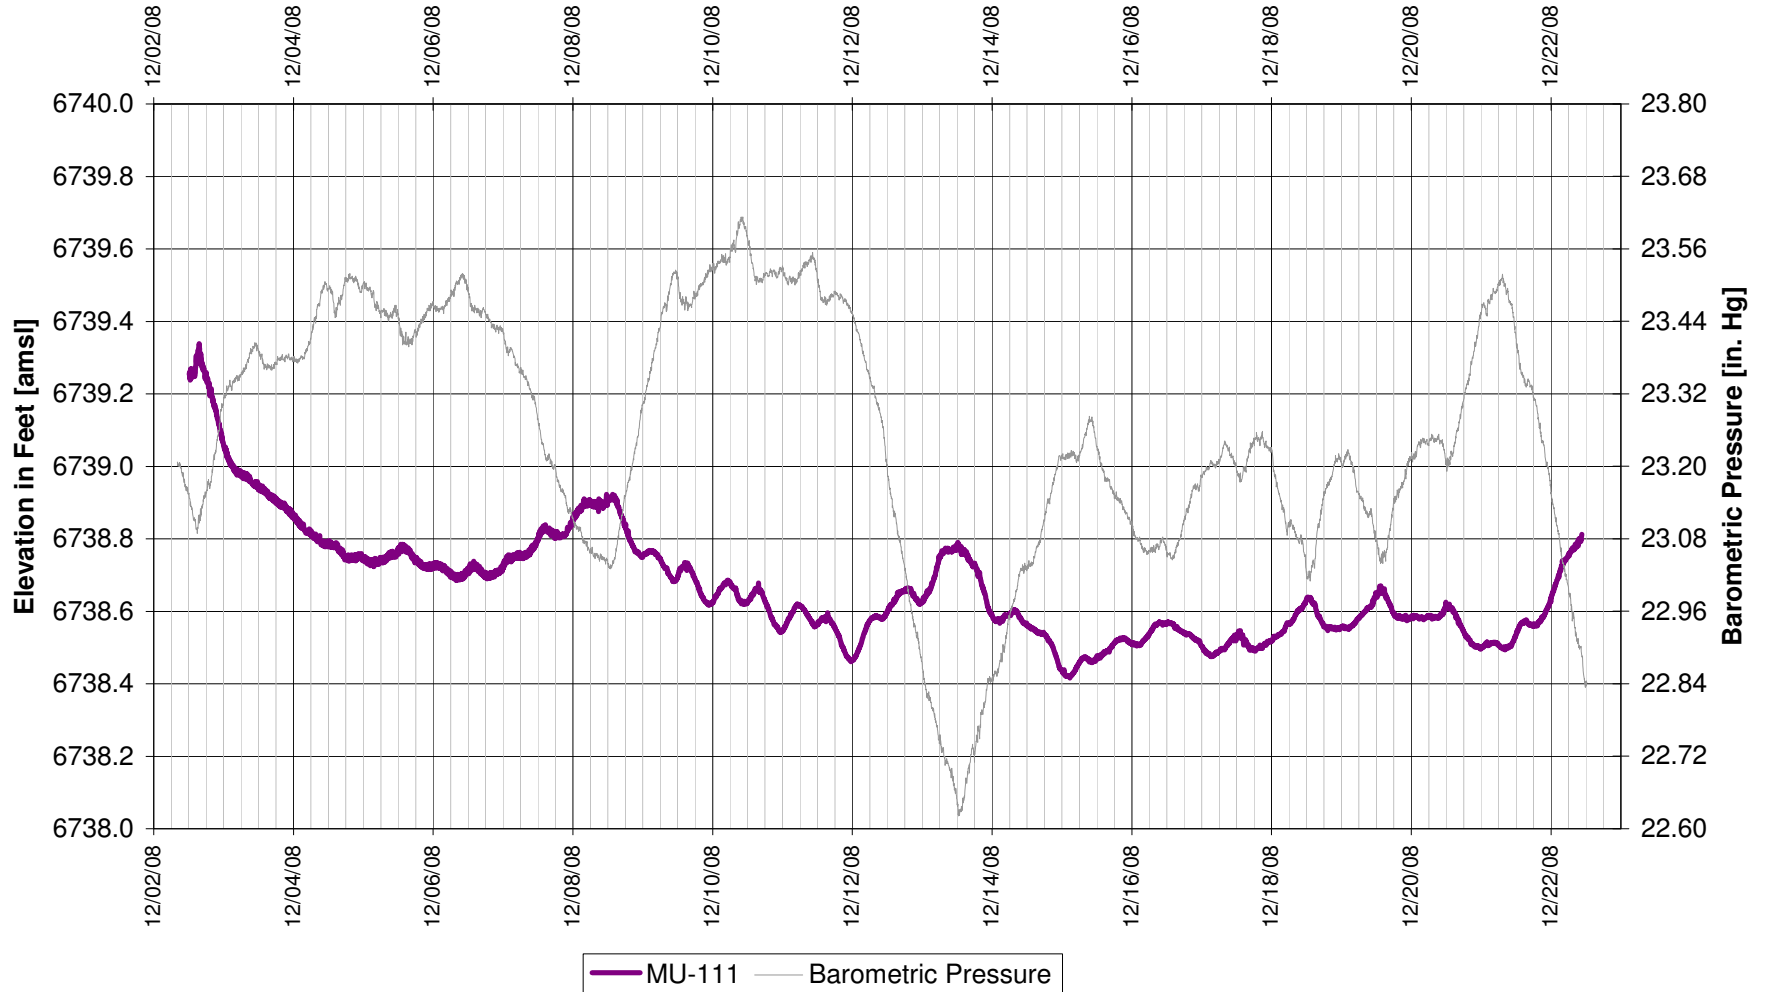

UR Energy
Lost Creek Mine Unit 1
South Test, North Side of Fault
'UKM' Sand Underlying Monitor Well