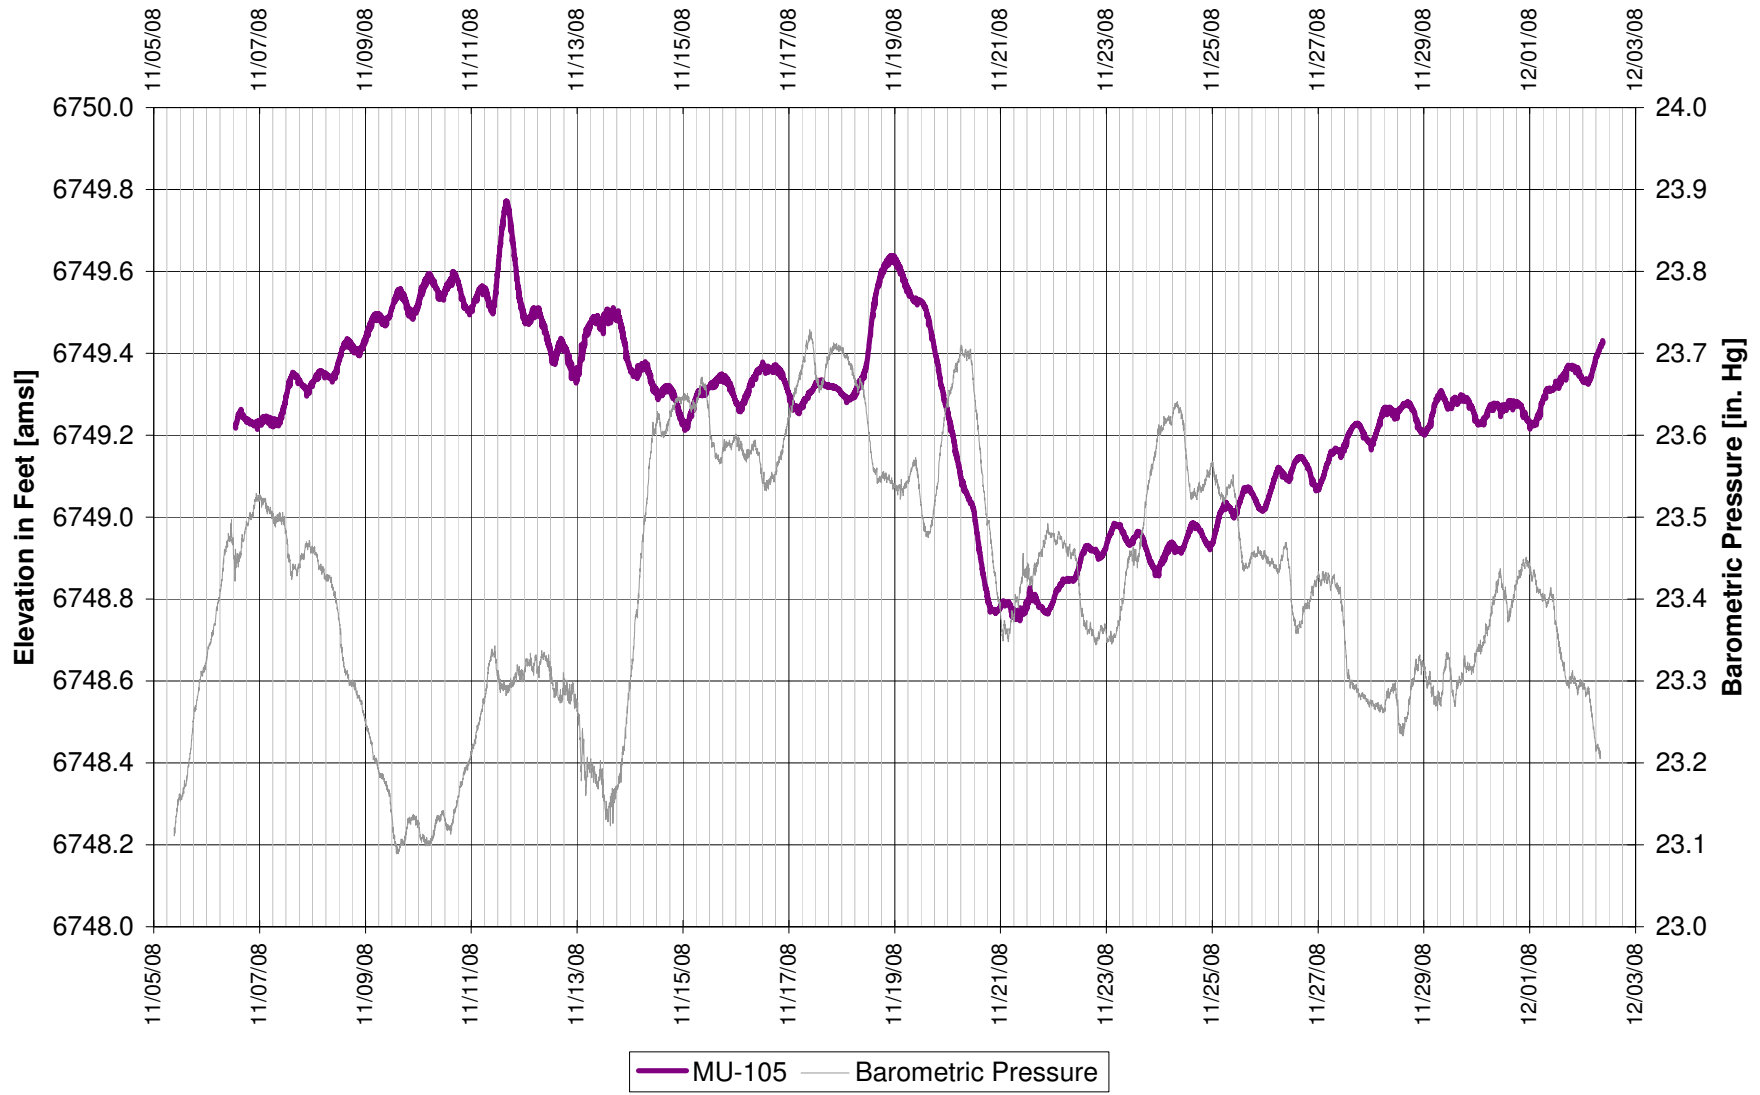

UR Energy
Lost Creek Mine Unit 1
North Test, North Side of Fault
'UKM' Sand Underlying Monitor Well