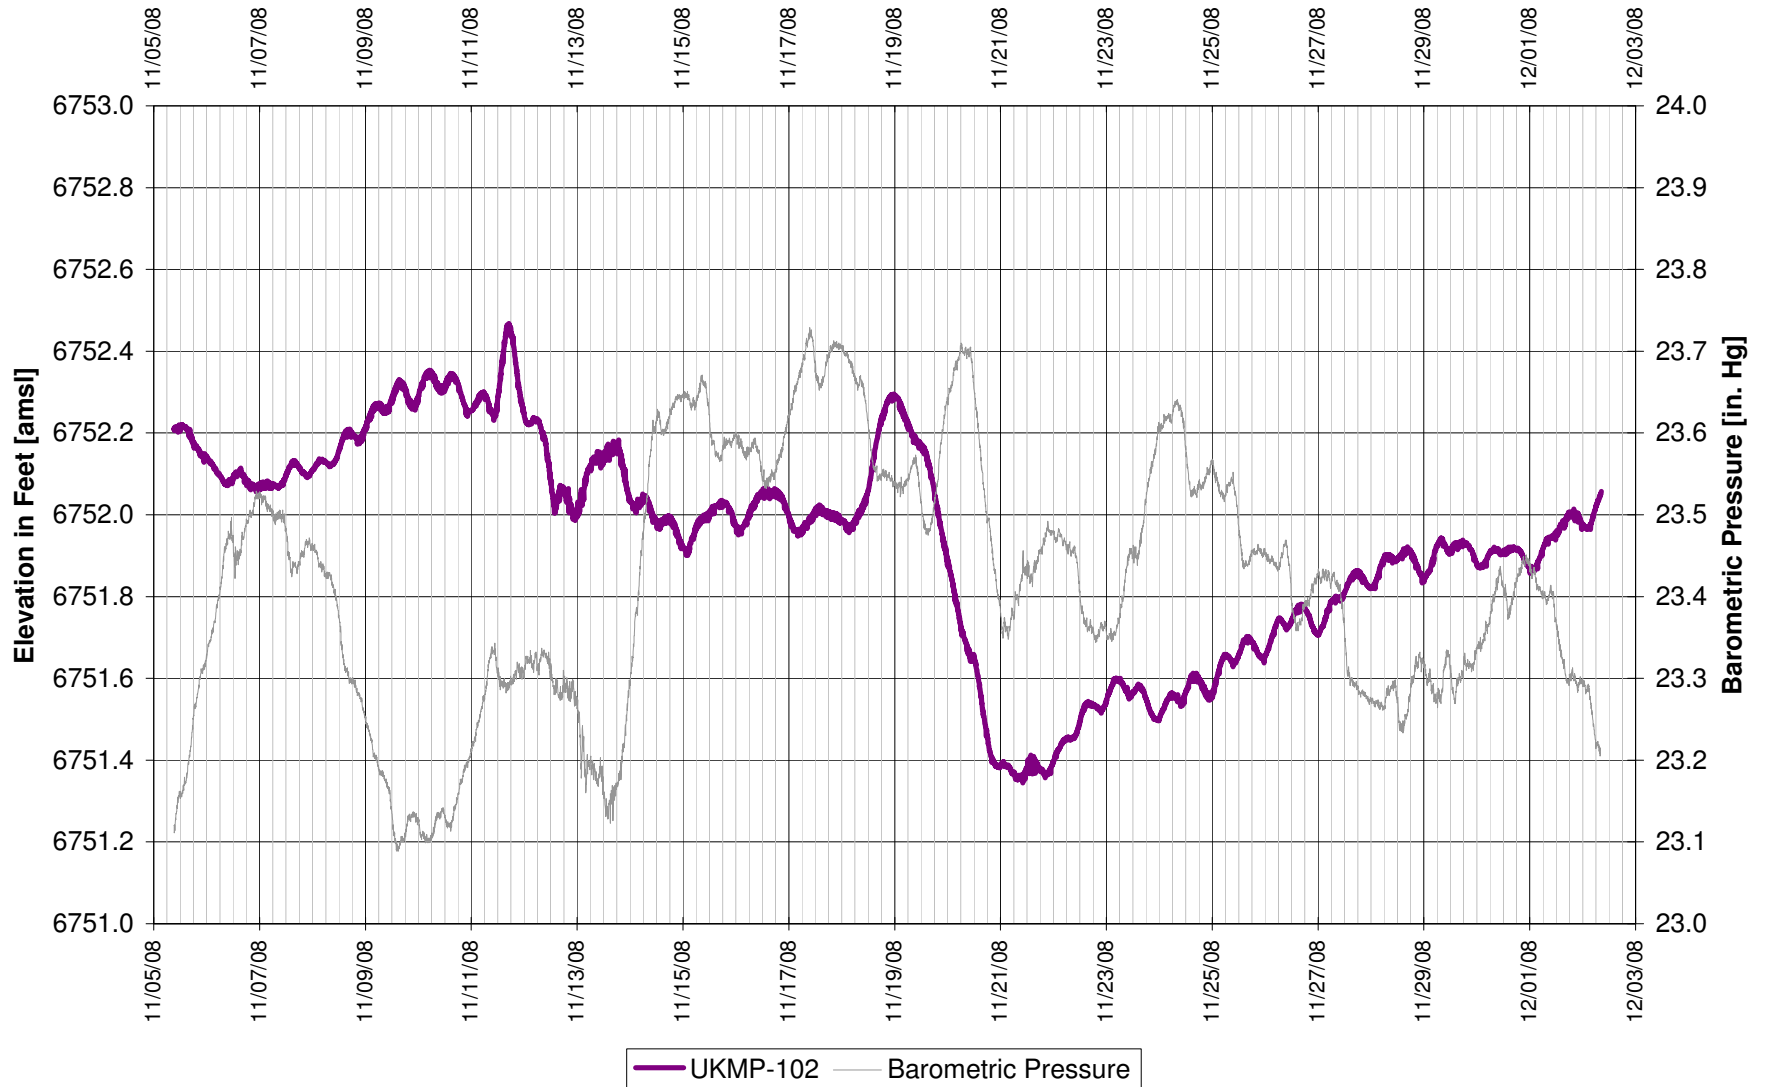

**UR Energy
Lost Creek Mine Unit 1
North Test, North Side of Fault
'UKM' Sand Underlying Monitor Well**