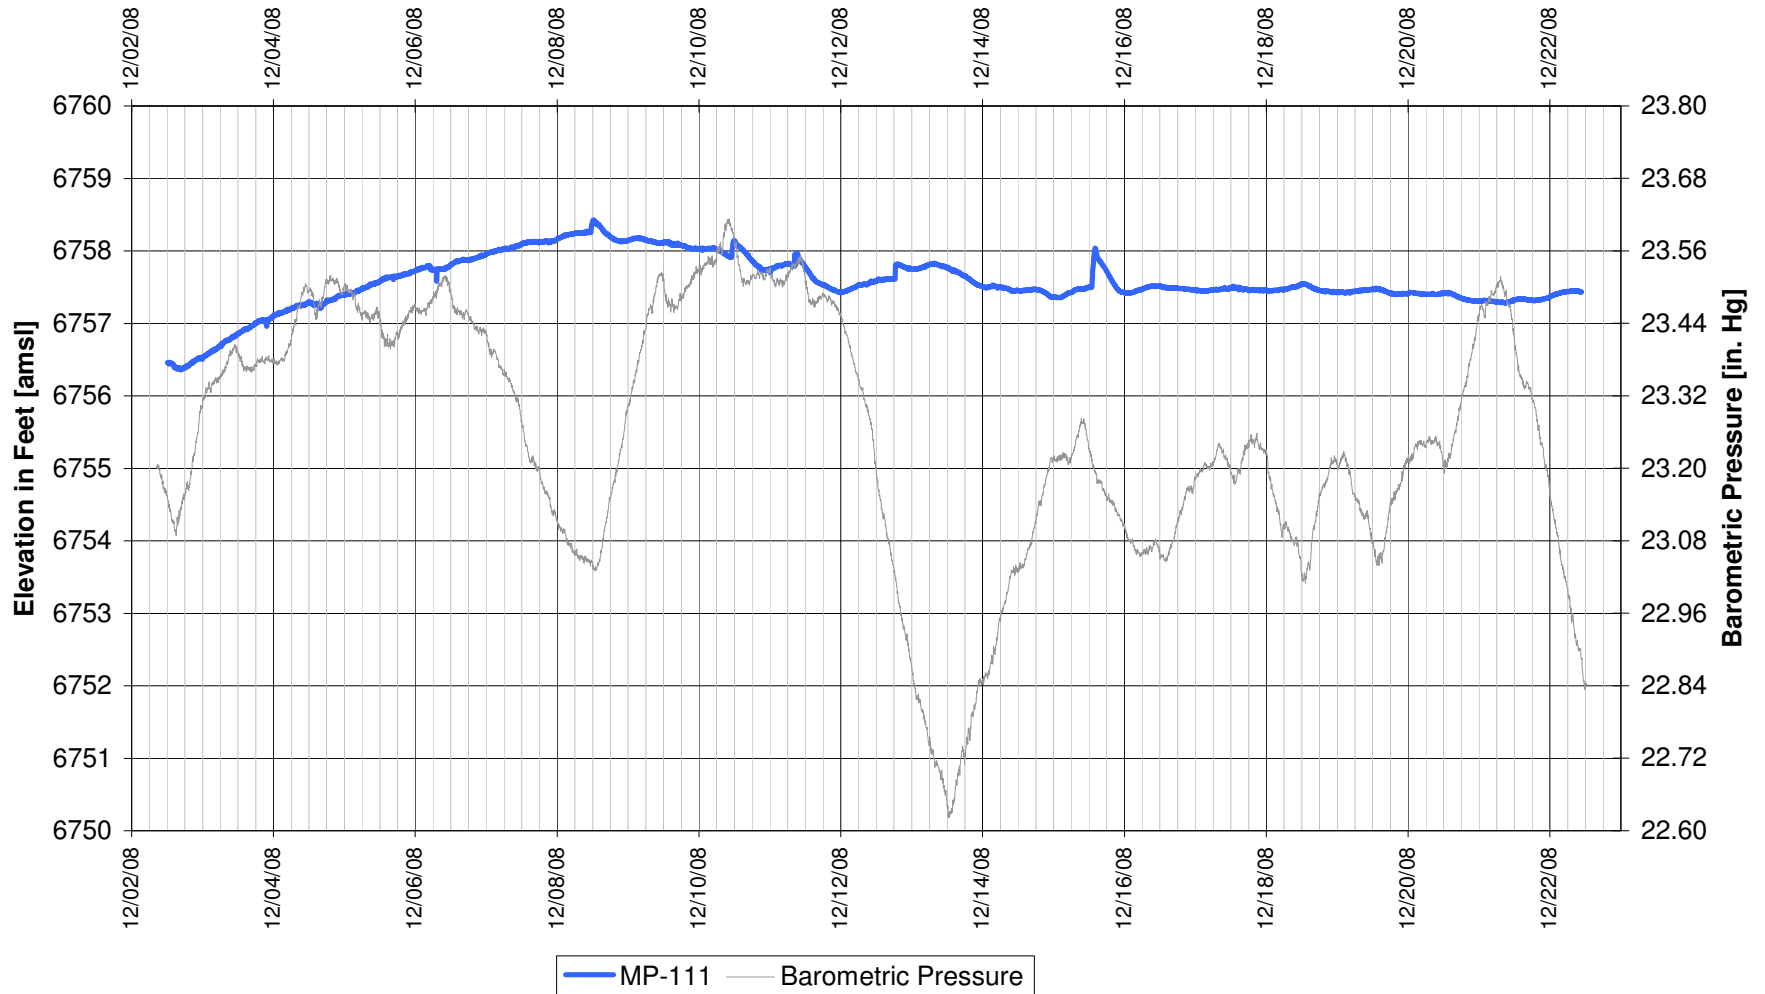

UR Energy
Lost Creek Mine Unit 1
South Test, North Side of Fault
'HJ' Sand Production Zone Monitor Well