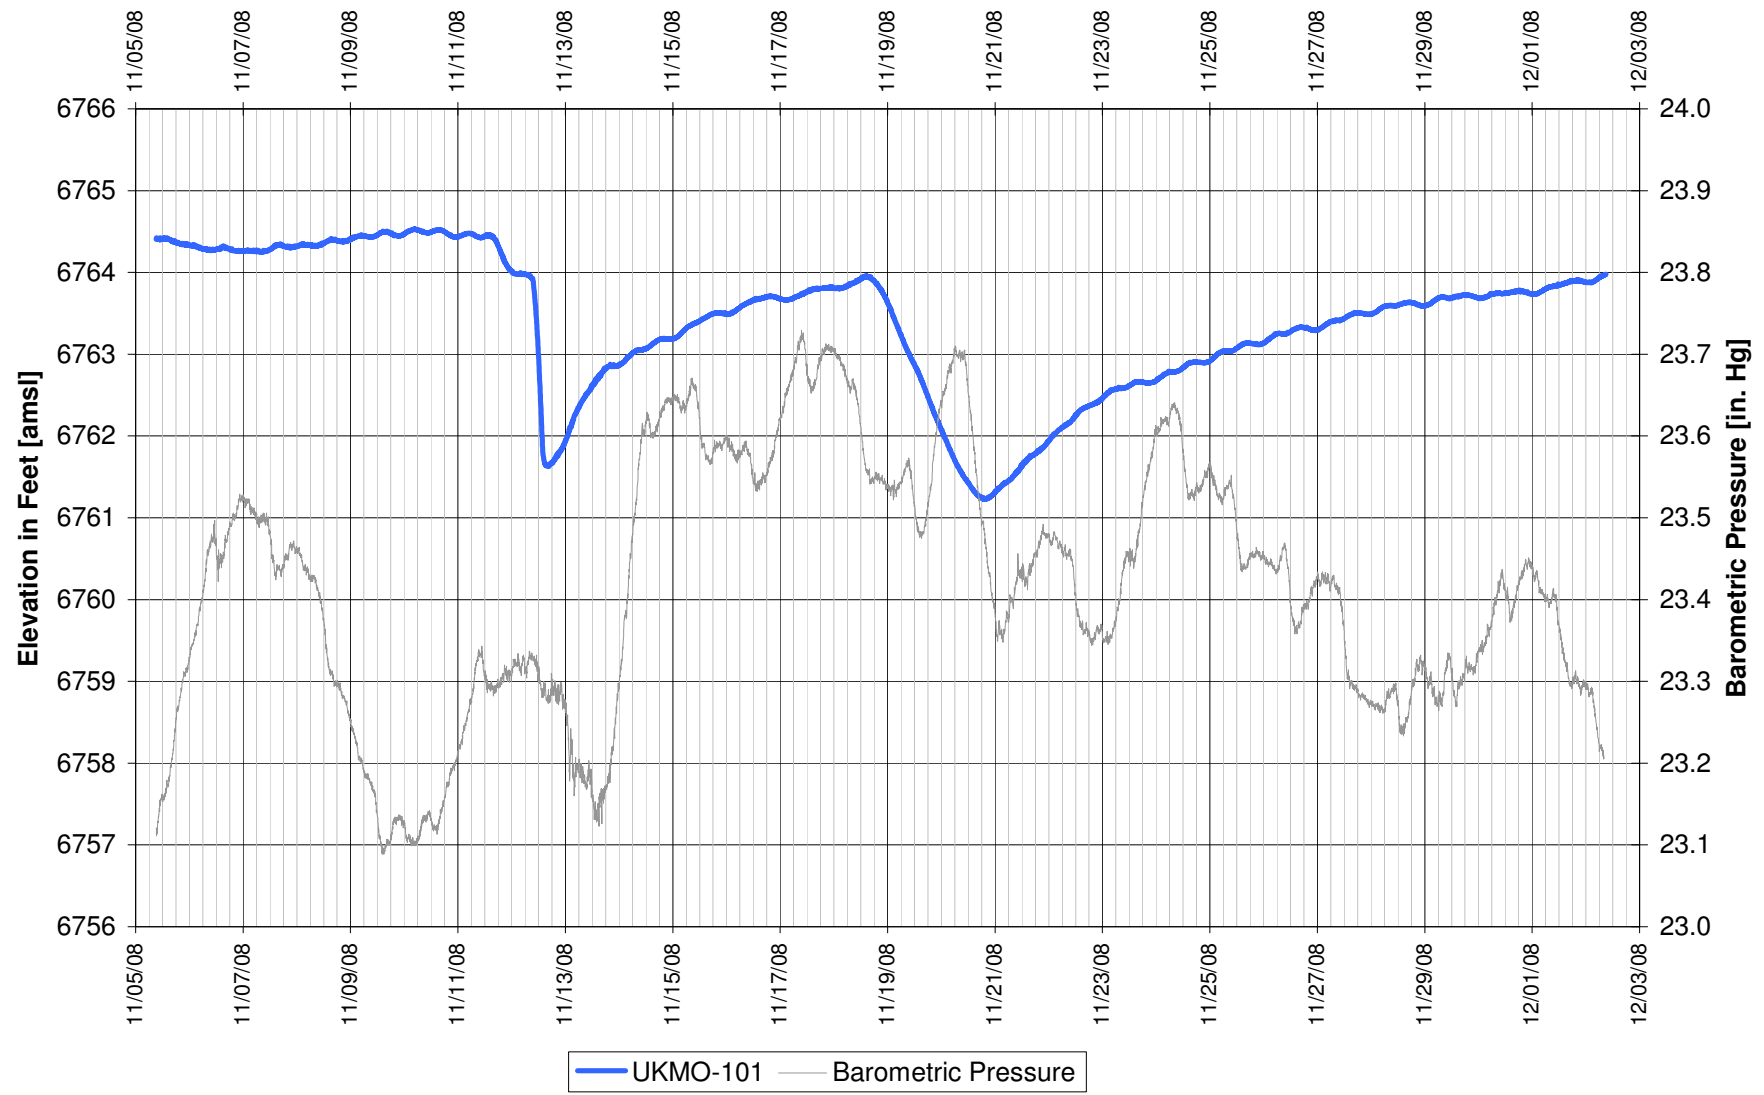

UR Energy
Lost Creek Mine Unit 1
North Test, South Side of Fault
'HJ' Sand Production Zone Monitor Well