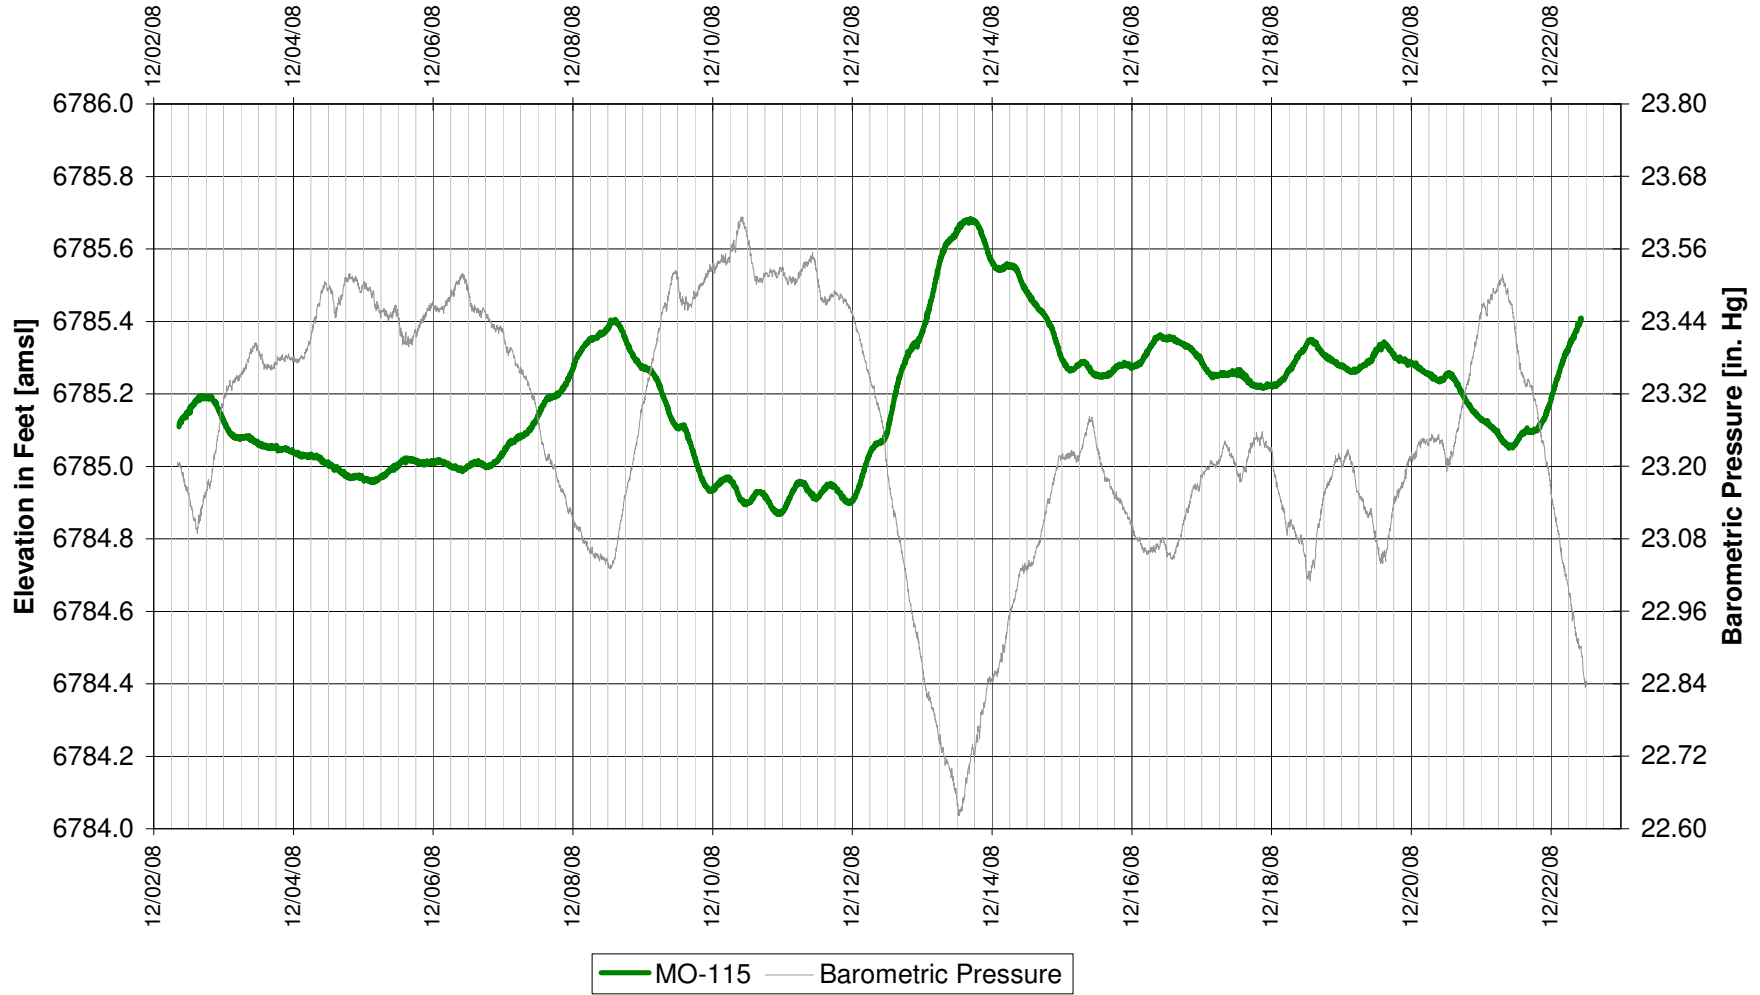

**UR Energy
Lost Creek Mine Unit 1
South Test, North Side of Fault
'LFG' Sand Overlying Monitor Well**