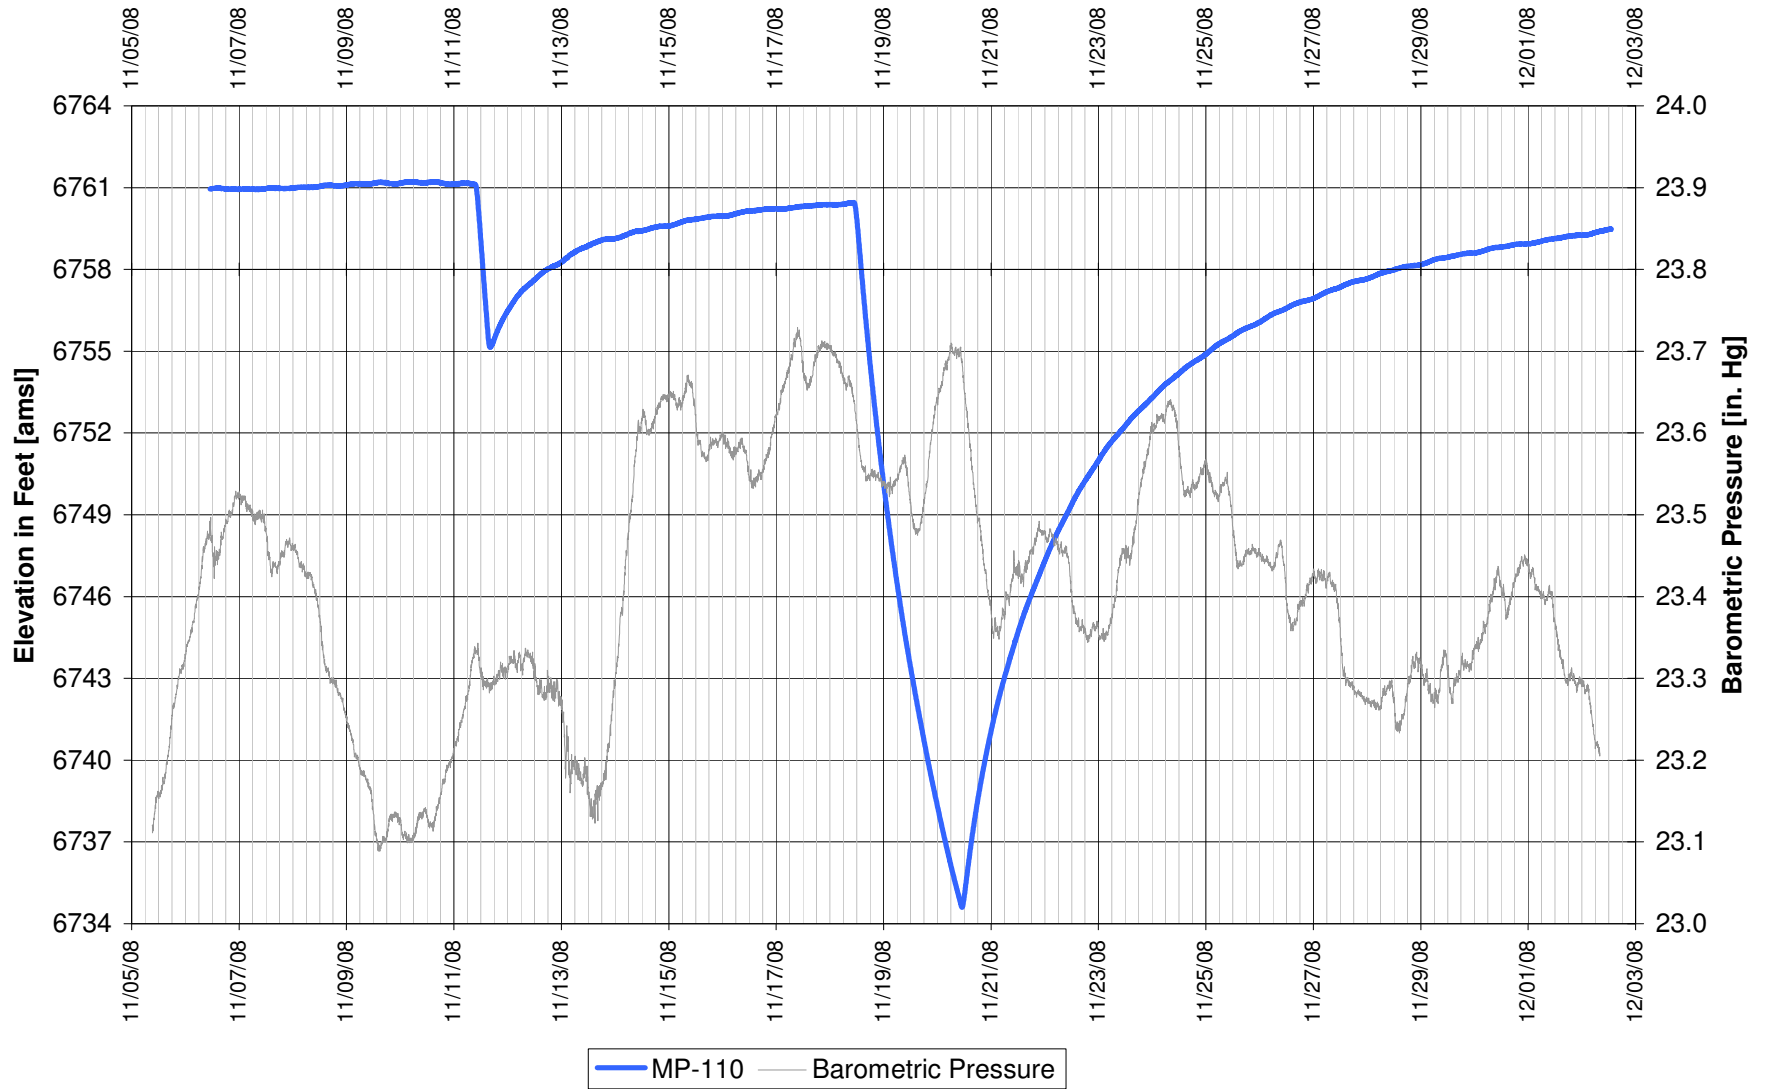

UR Energy
Lost Creek Mine Unit 1
North Test, North Side of Fault
'HJ' Sand Production Zone Monitor Well