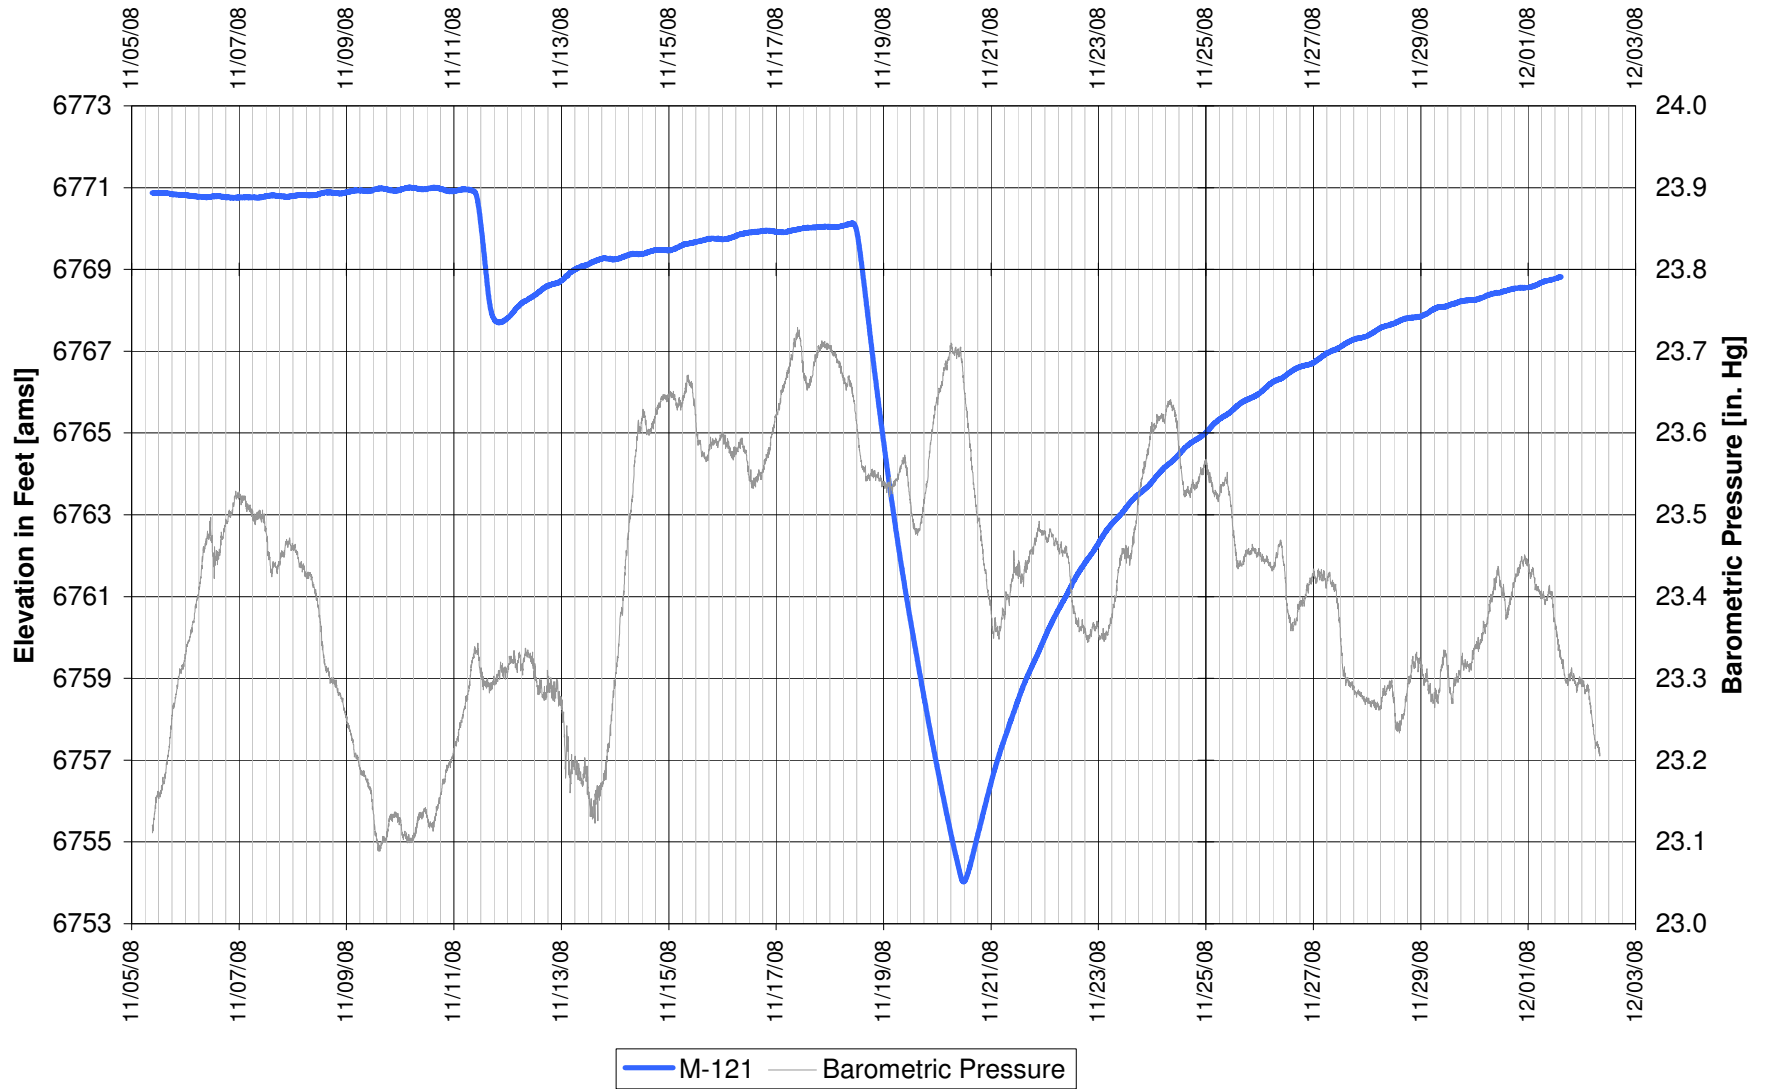

UR Energy
Lost Creek Mine Unit 1
North Test, North Side of Fault
'HJ' Sand Production Zone Monitor Well