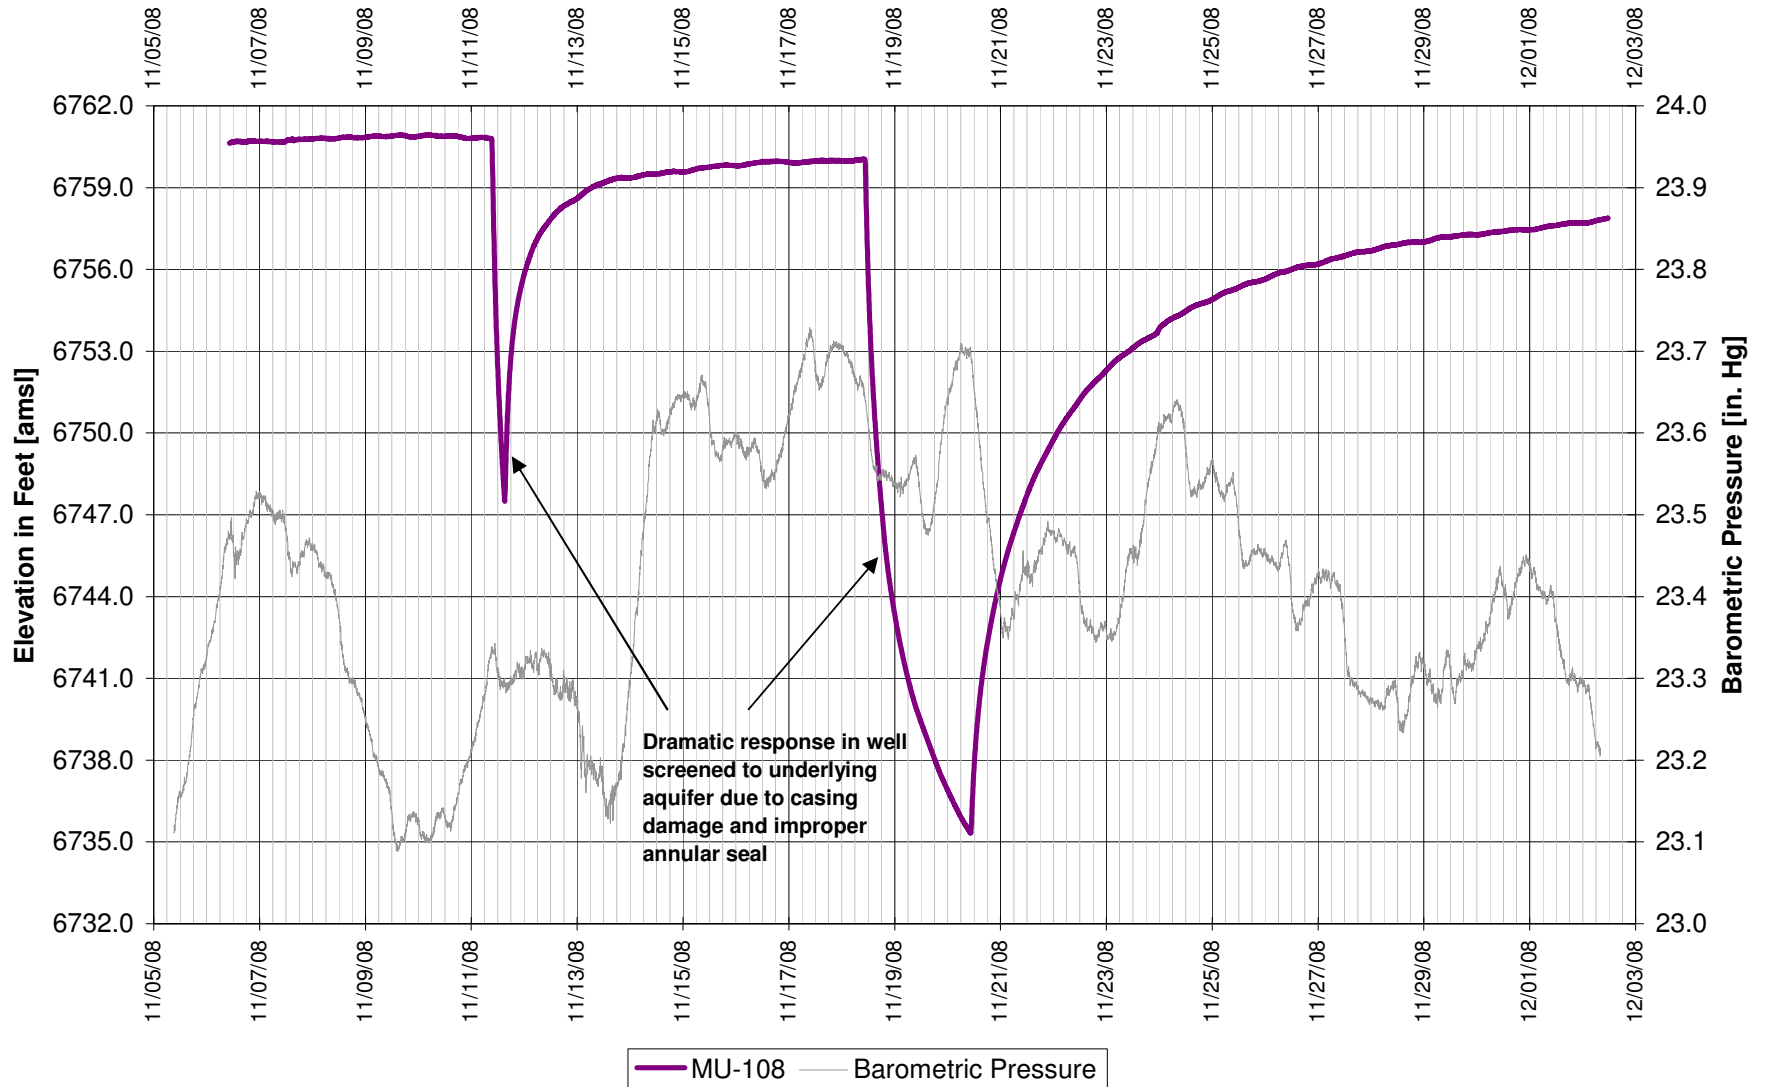

**UR Energy
Lost Creek Mine Unit 1
North Test, North Side of Fault
'UKM' Sand Underlying Monitor Well**