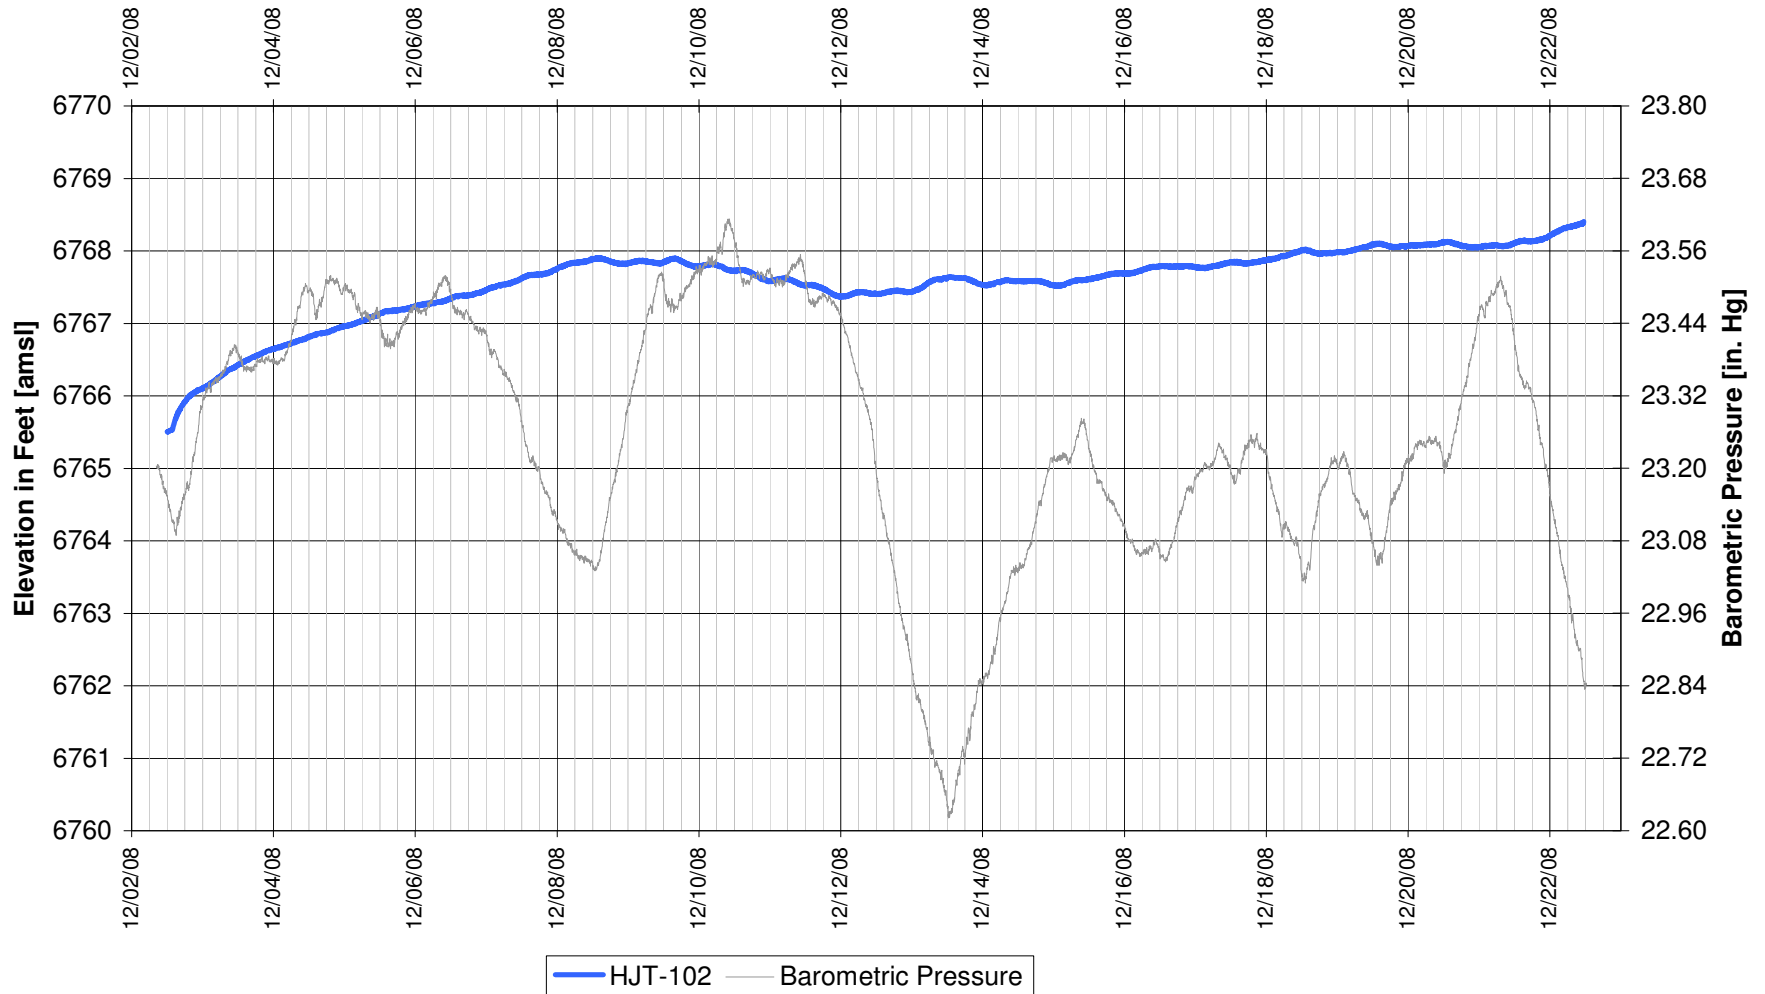

UR Energy
Lost Creek Mine Unit 1
South Test, North Side of Fault
'HJ' Sand Production Zone Monitor Well