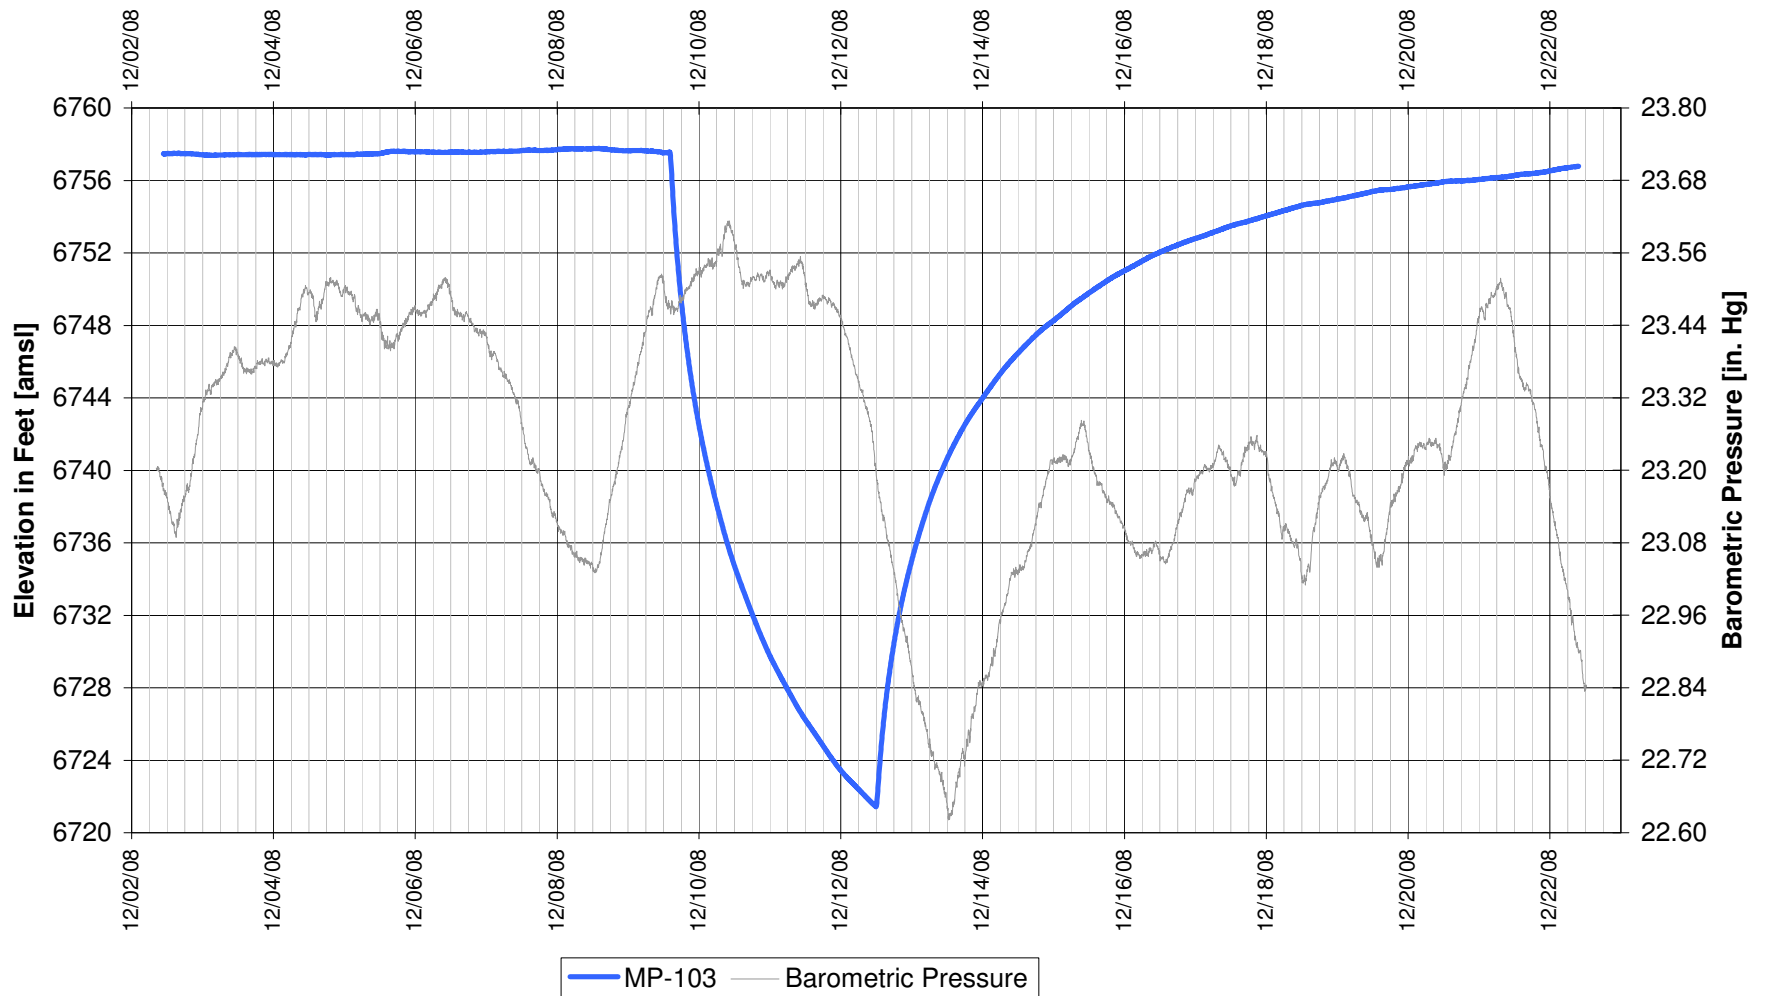

UR Energy
Lost Creek Mine Unit 1
South Test, South Side of Fault
'HJ' Sand Production Zone Monitor Well