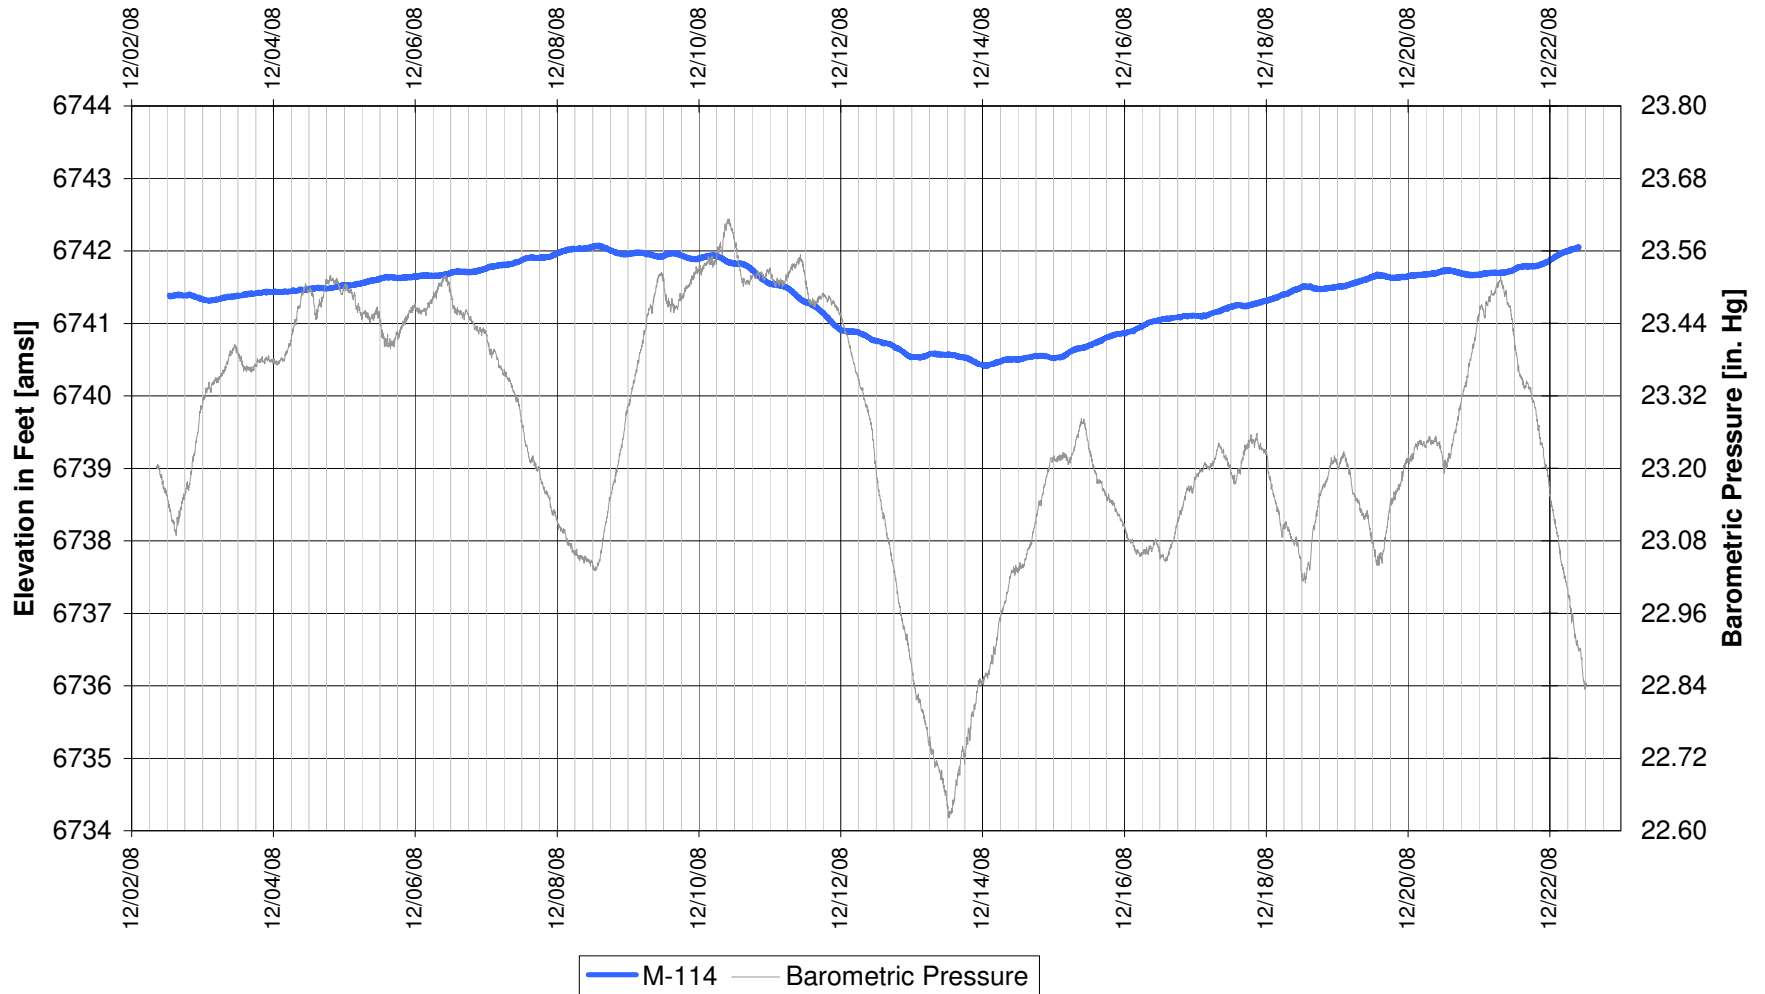

UR Energy
Lost Creek Mine Unit 1
South Test, North Side of Fault
'HJ' Sand Production Zone Monitor Well