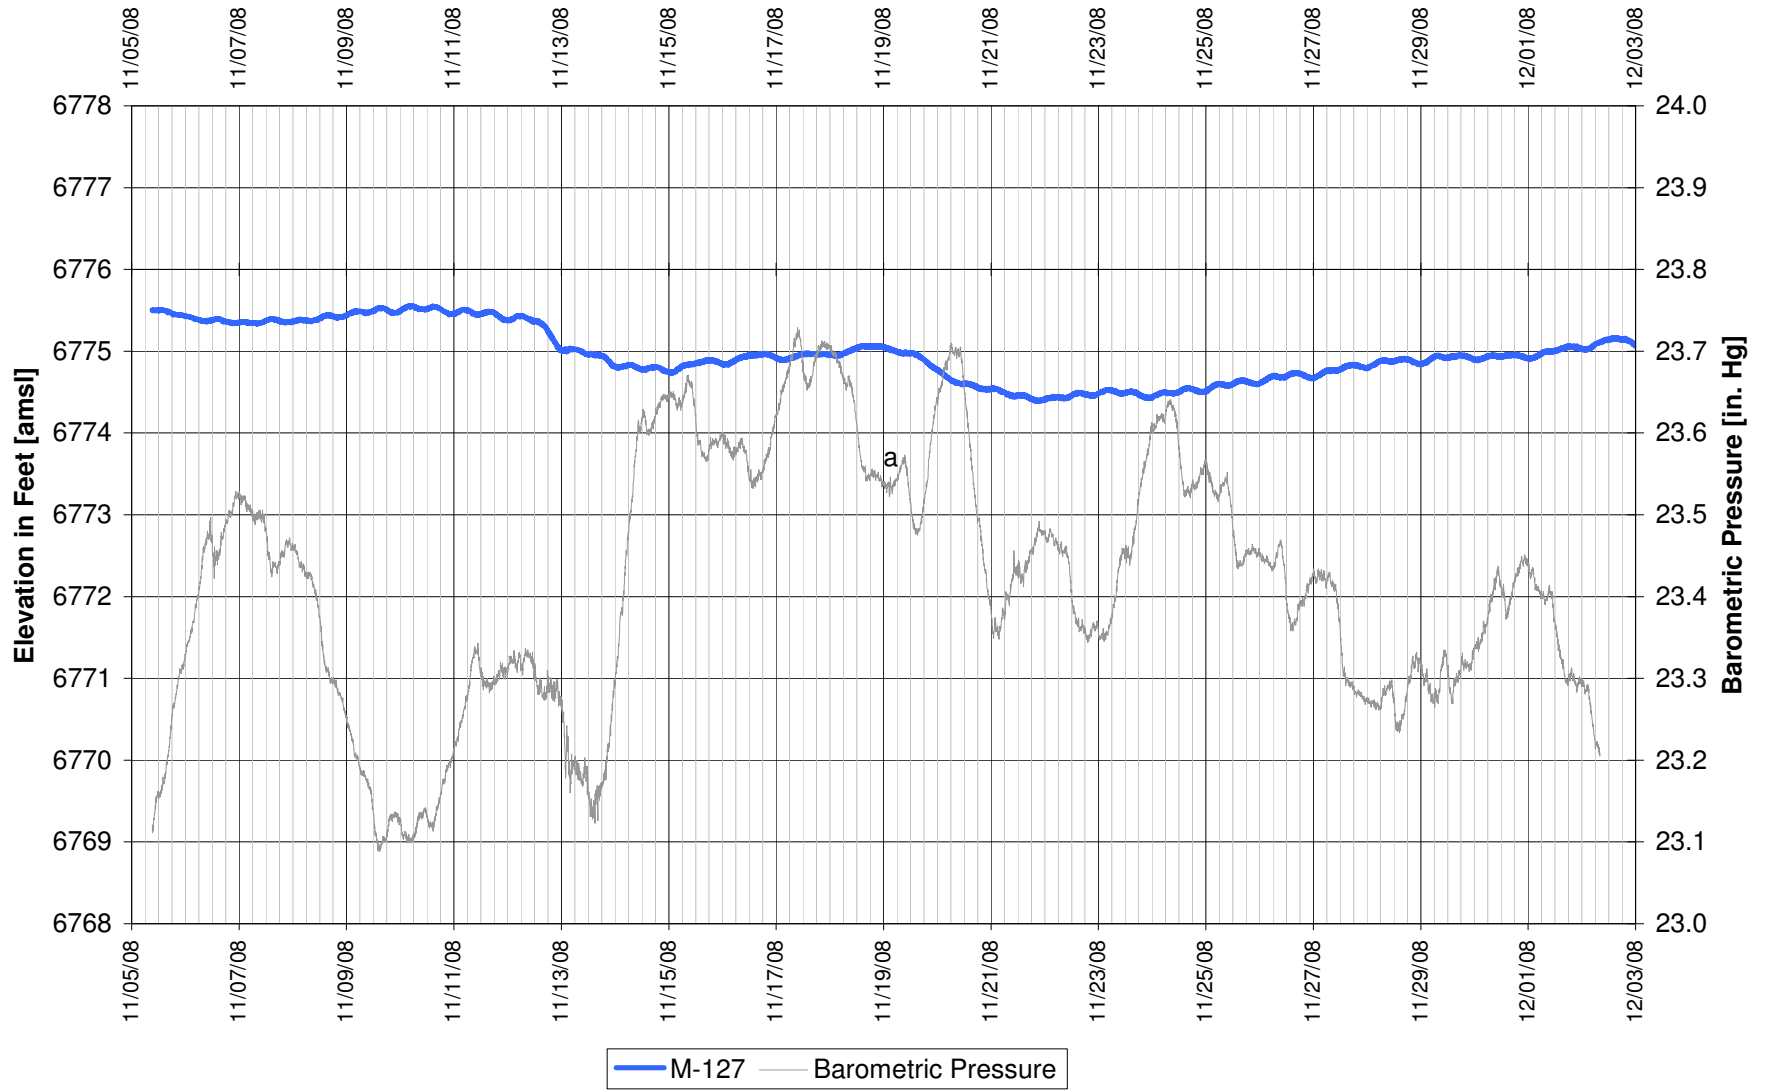

**UR Energy
Lost Creek Mine Unit 1
North Test, South Side of Fault
'HJ' Sand Production Zone Monitor Well**