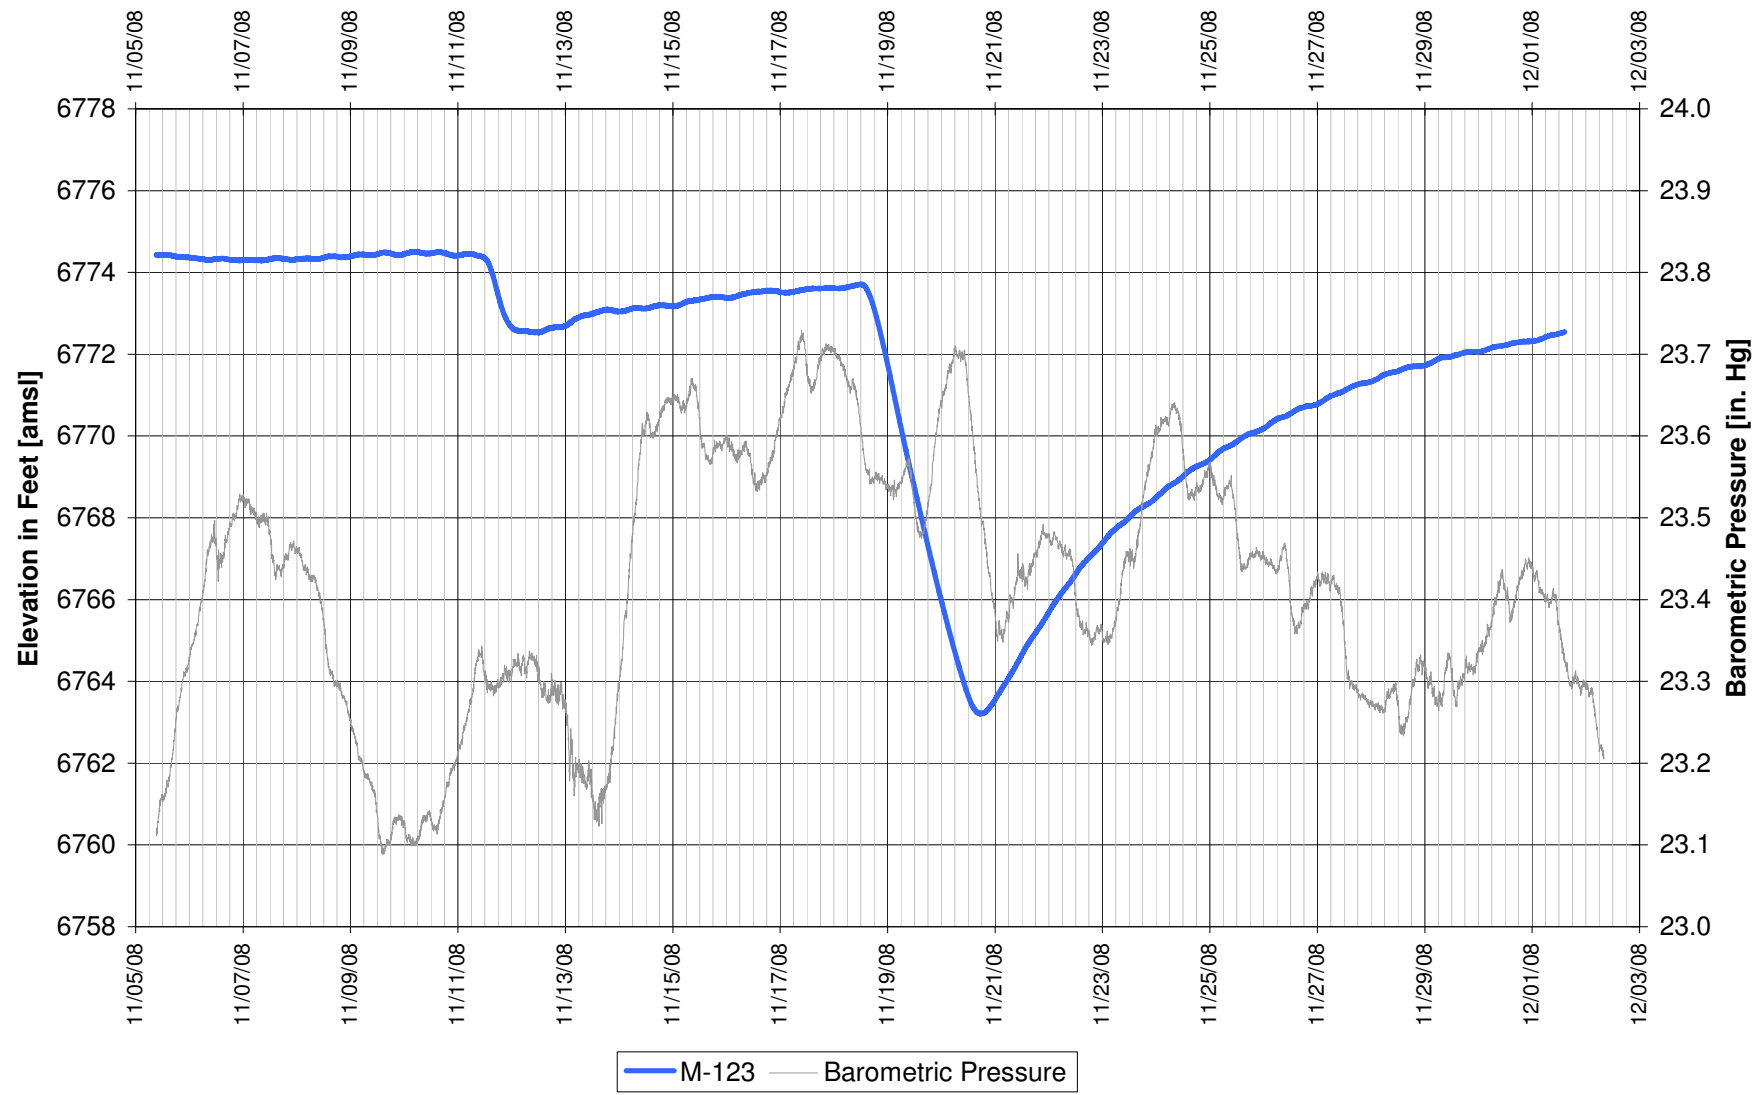

UR Energy
Lost Creek Mine Unit 1
North Test, North Side of Fault
'HJ' Sand Production Zone Monitor Well