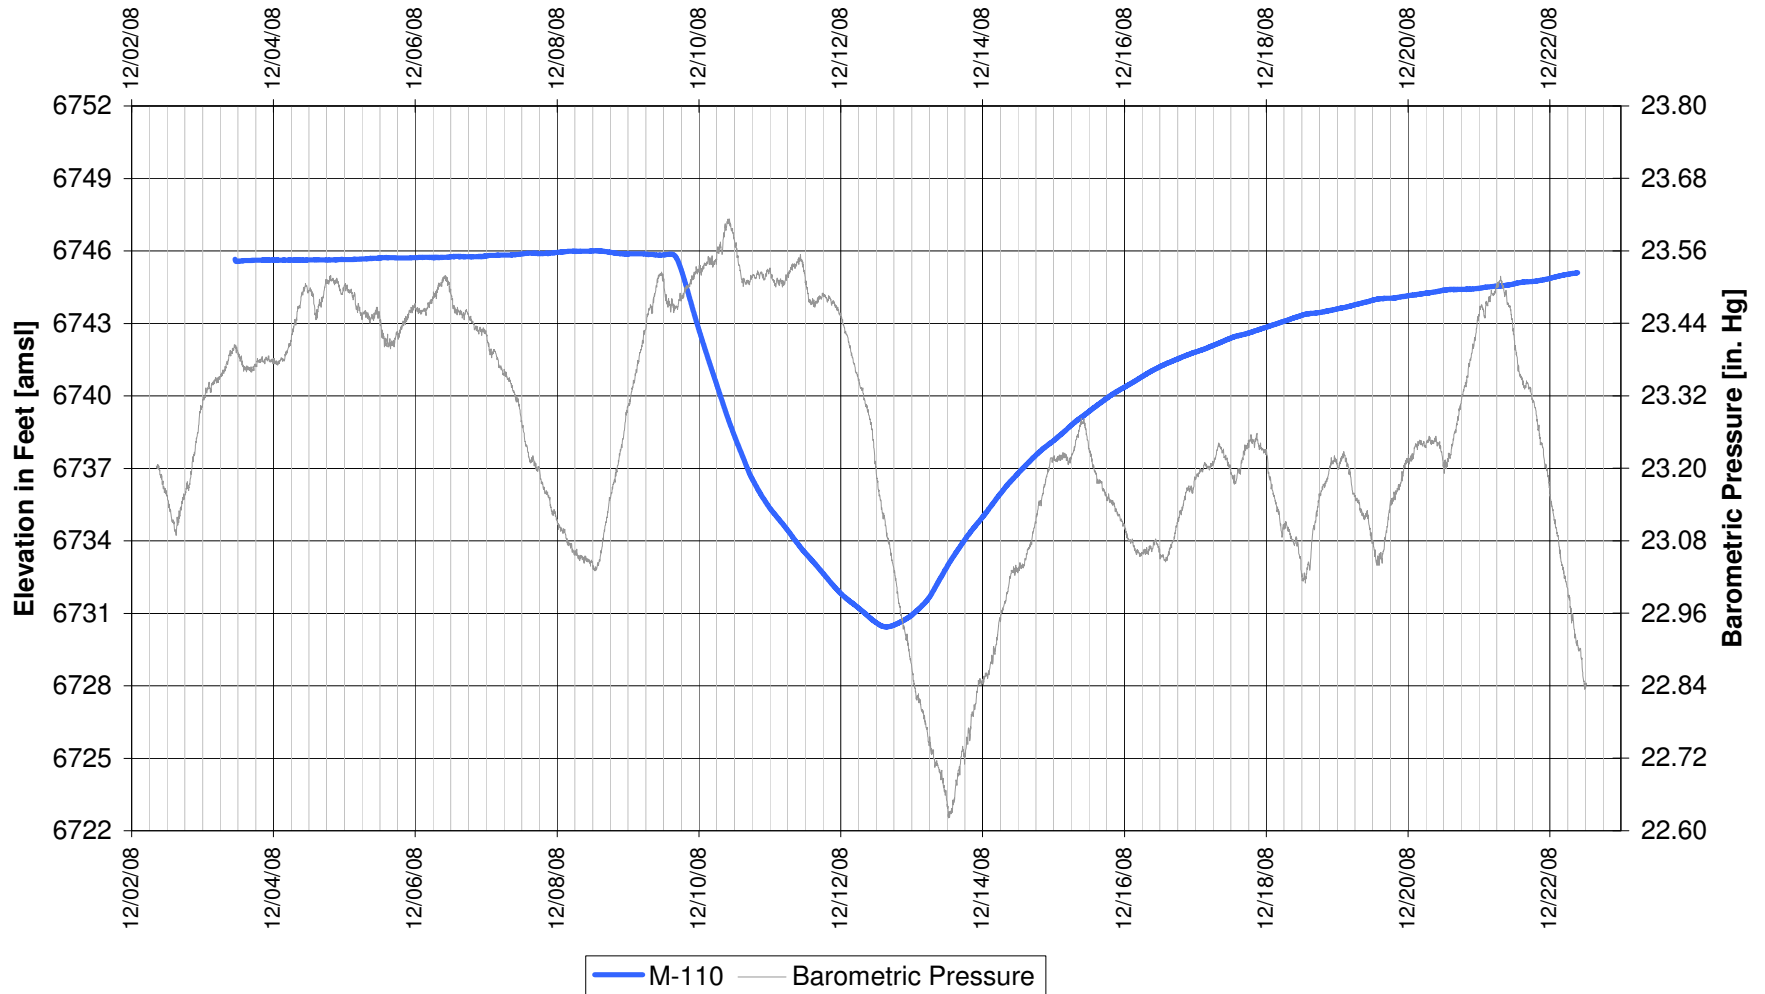

UR Energy
Lost Creek Mine Unit 1
South Test, South Side of Fault
'HJ' Sand Production Zone Monitor Well