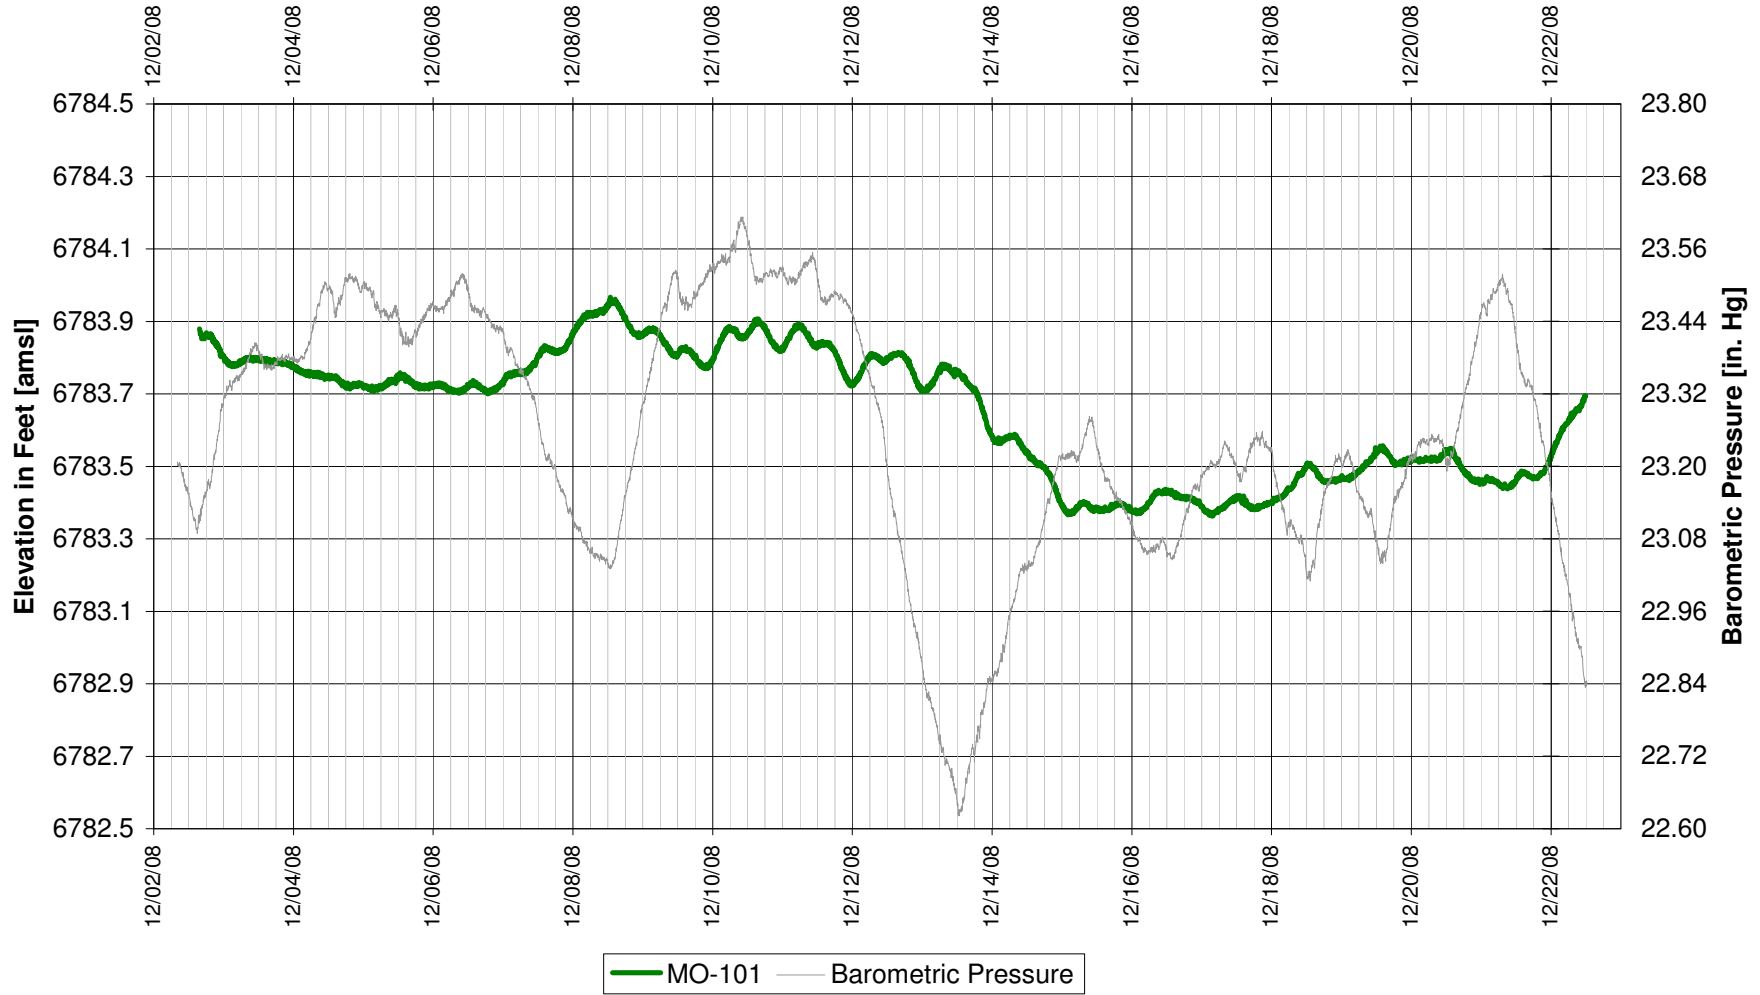

**UR Energy
Lost Creek Mine Unit 1
South Test, South Side of Fault
'LFG' Sand Overlying Monitor Well**