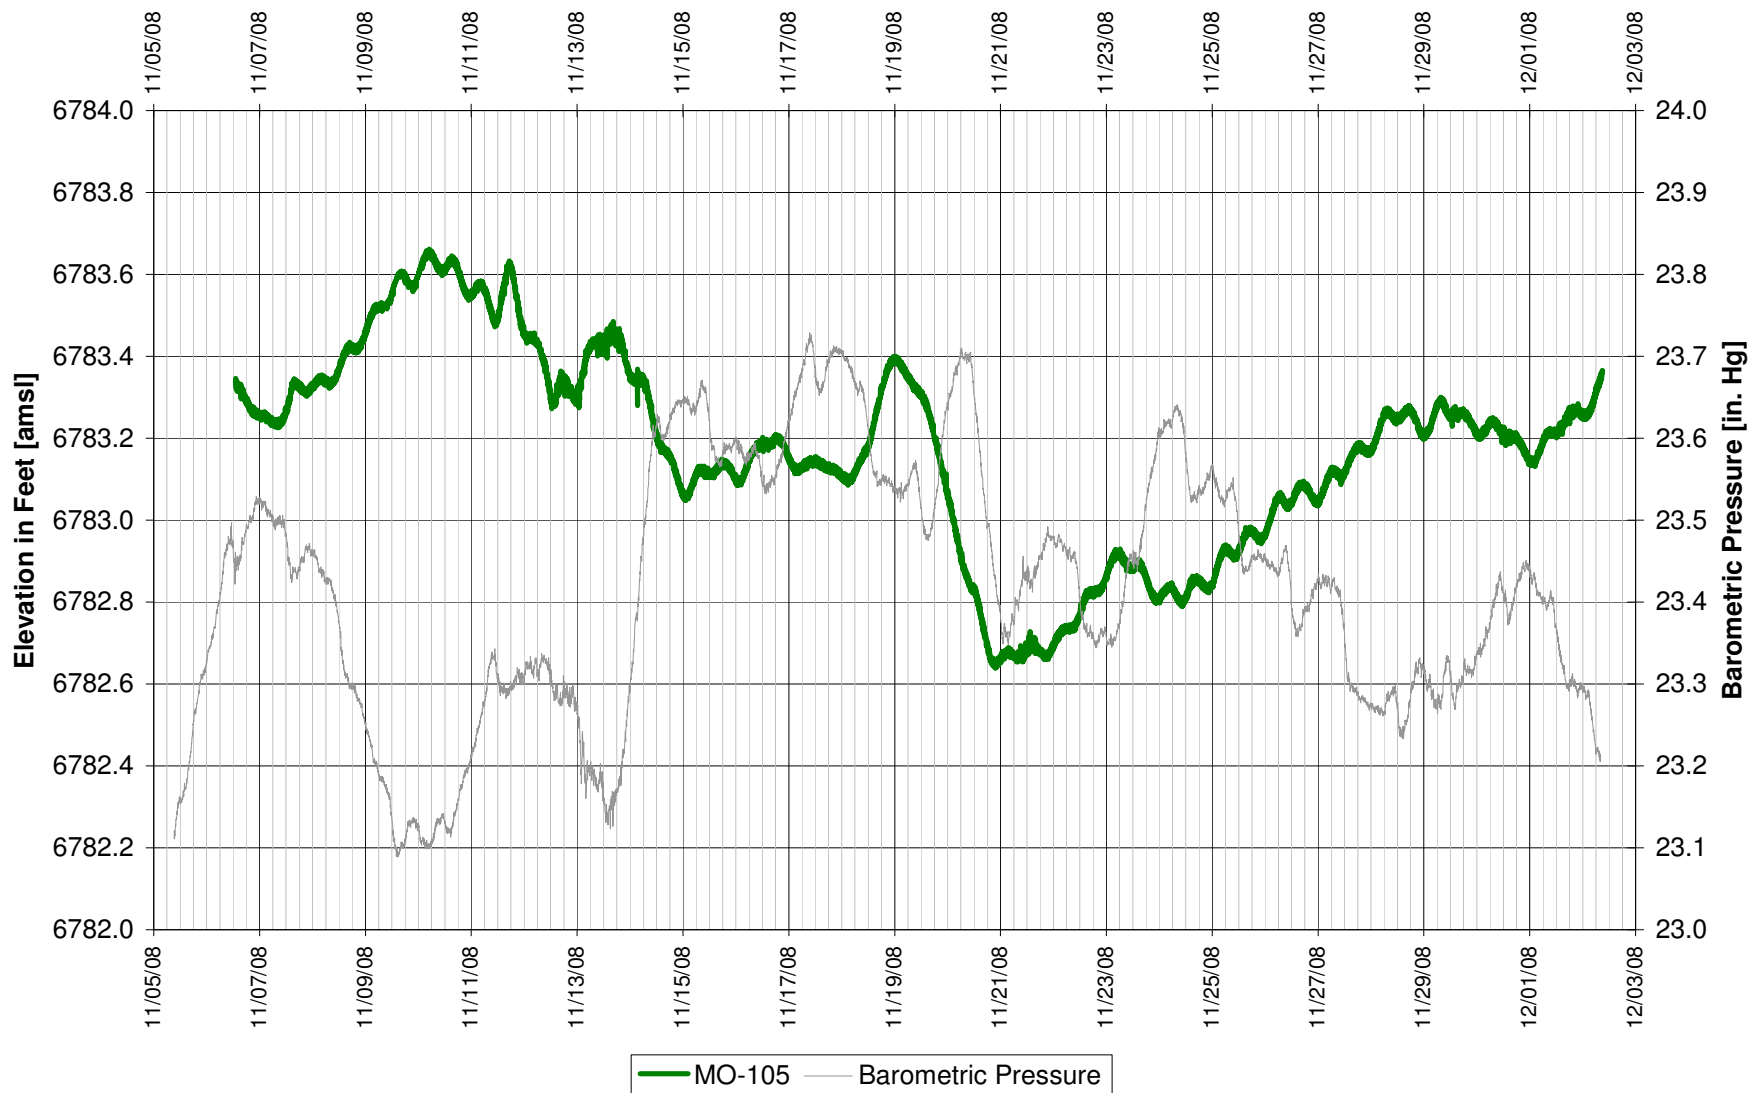

**UR Energy
Lost Creek Mine Unit 1
North Test, North Side of Fault
'LFG' Sand Overlying Monitor Well**