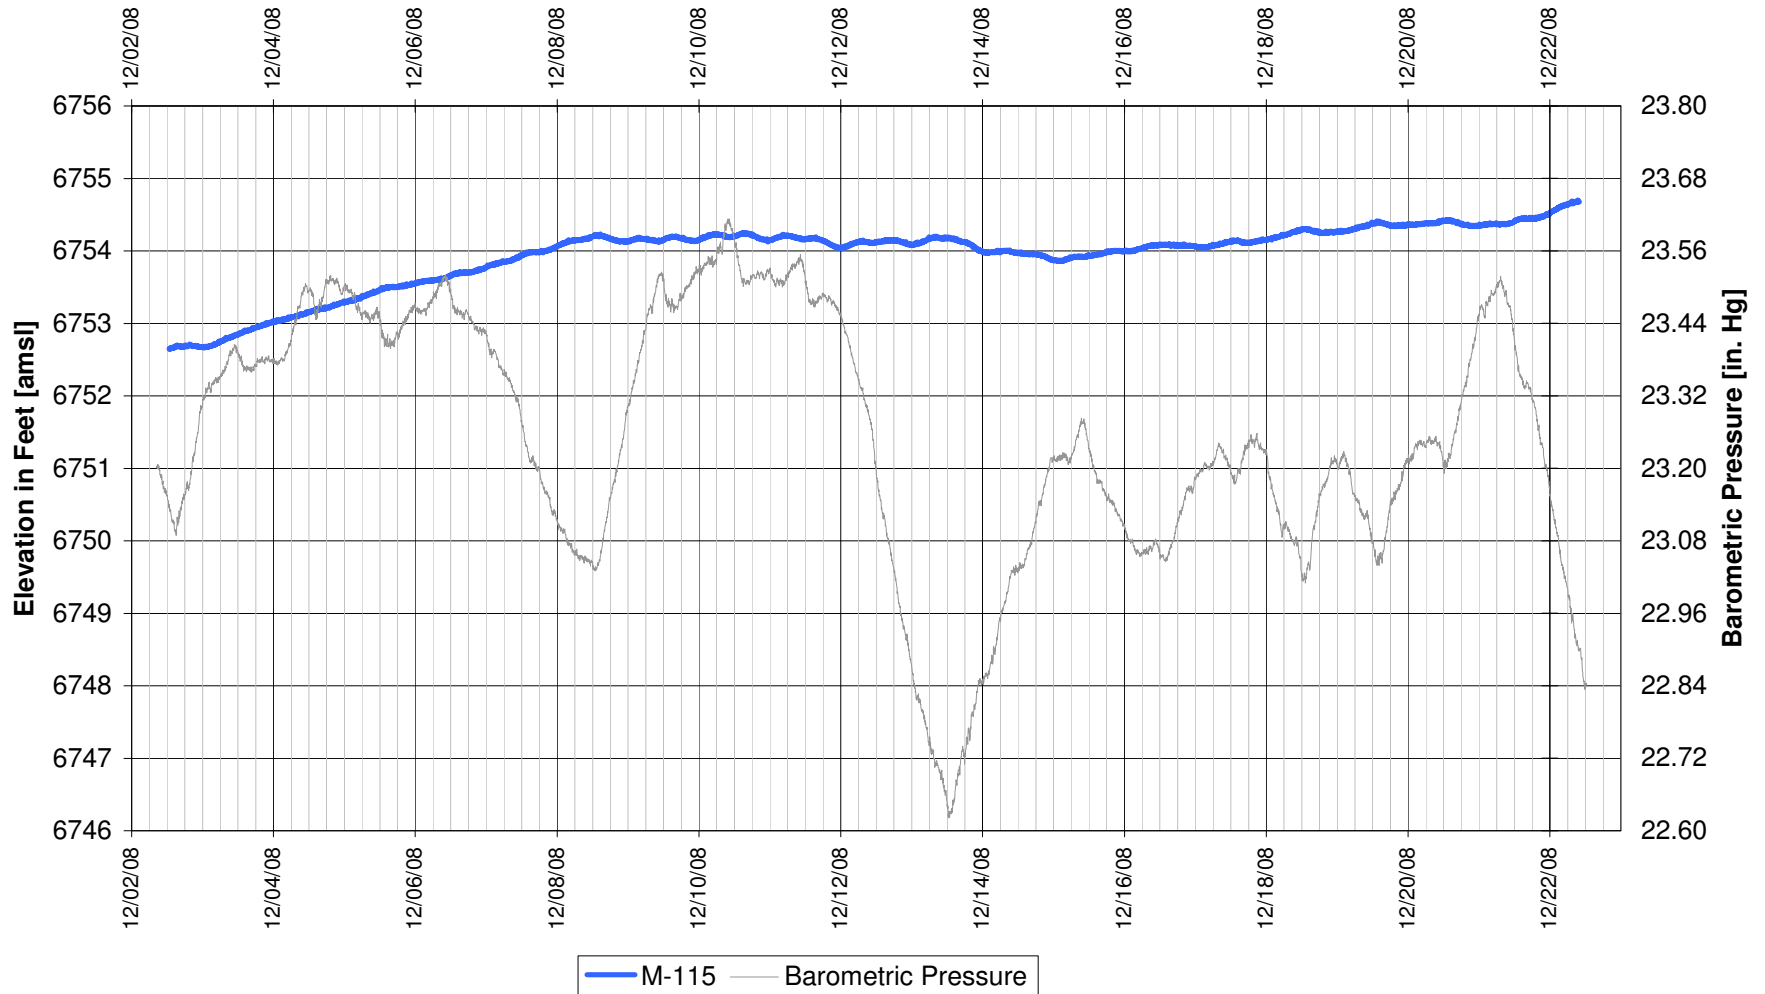

UR Energy
Lost Creek Mine Unit 1
South Test, North Side of Fault
'HJ' Sand Production Zone Monitor Well