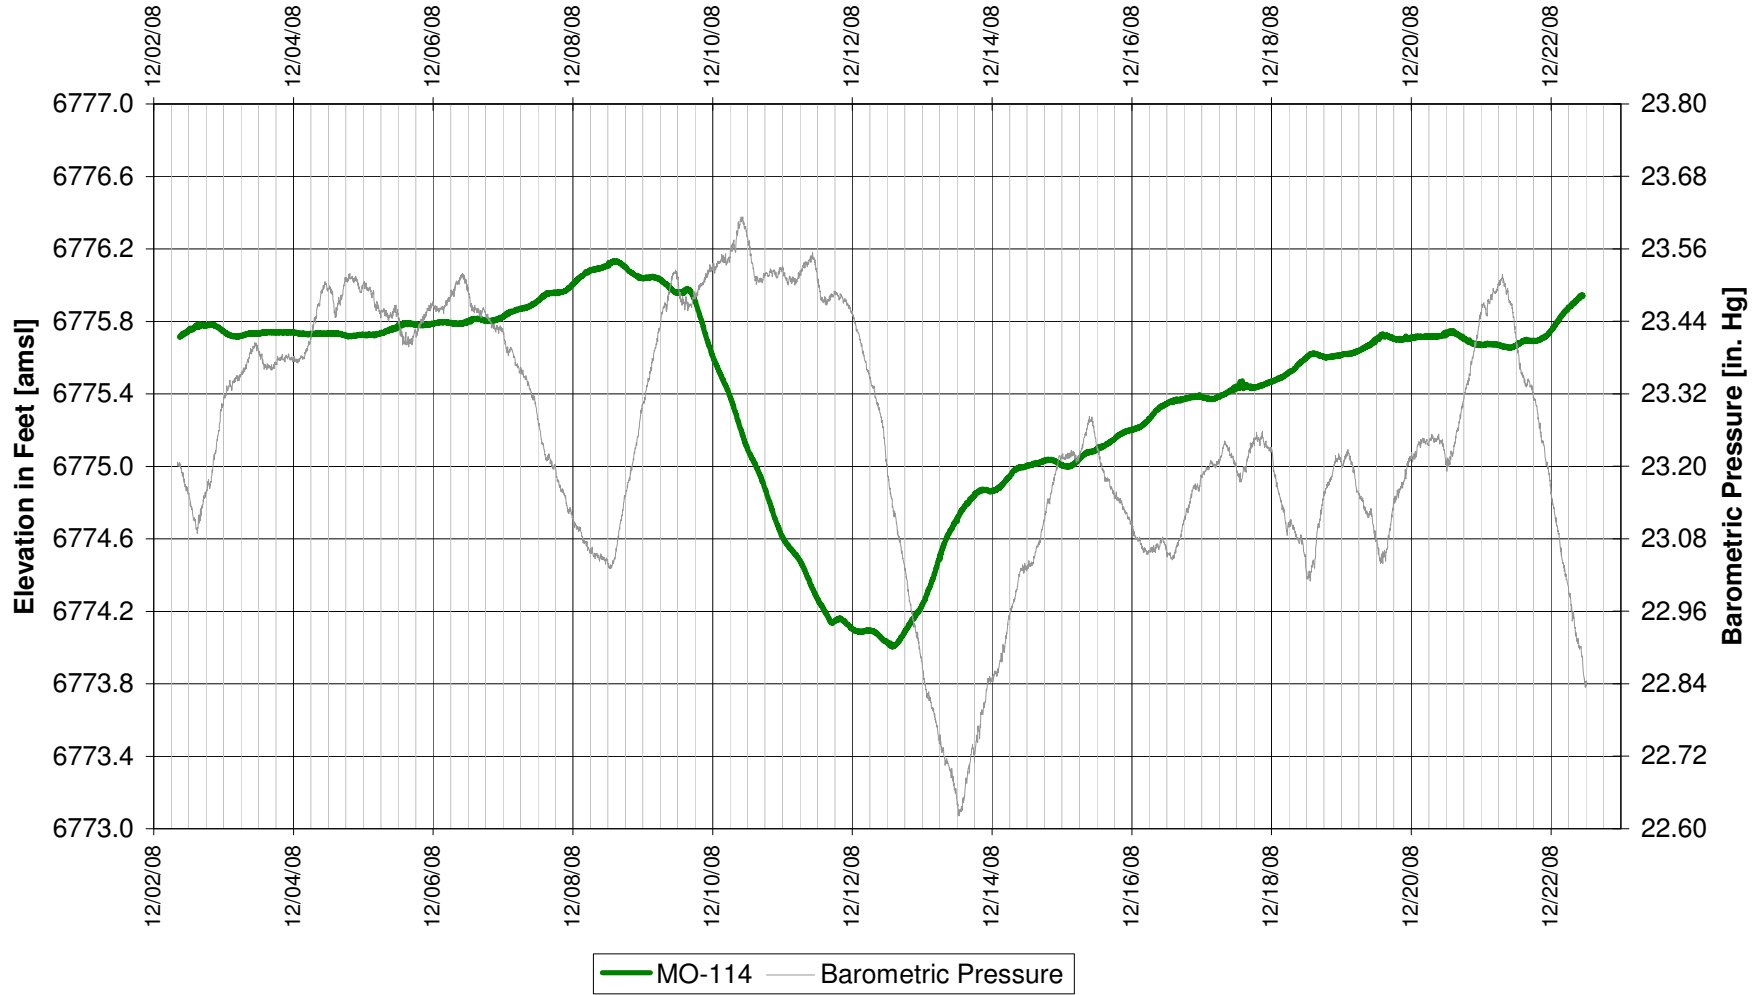

UR Energy
Lost Creek Mine Unit 1
South Test, South Side of Fault
'LFG' Sand Overlying Monitor Well