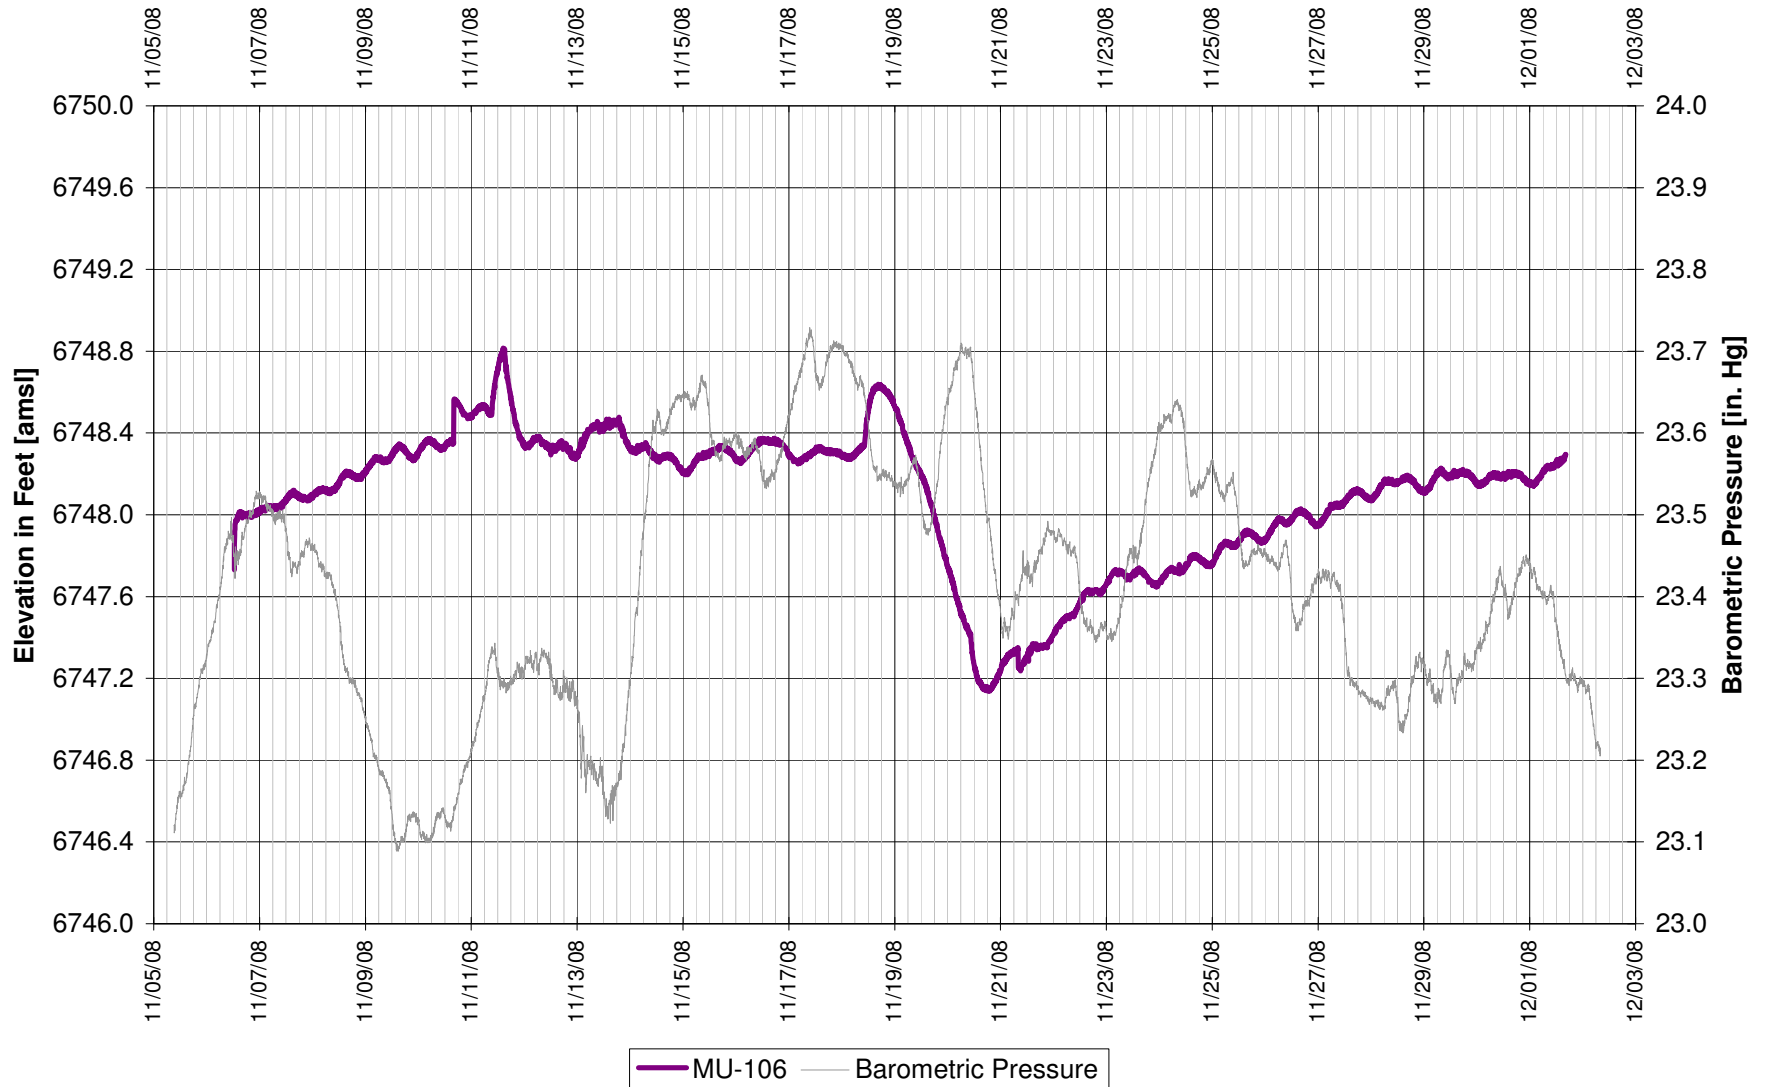

UR Energy
Lost Creek Mine Unit 1
North Test, North Side of Fault
'UKM' Sand Underlying Monitor Well