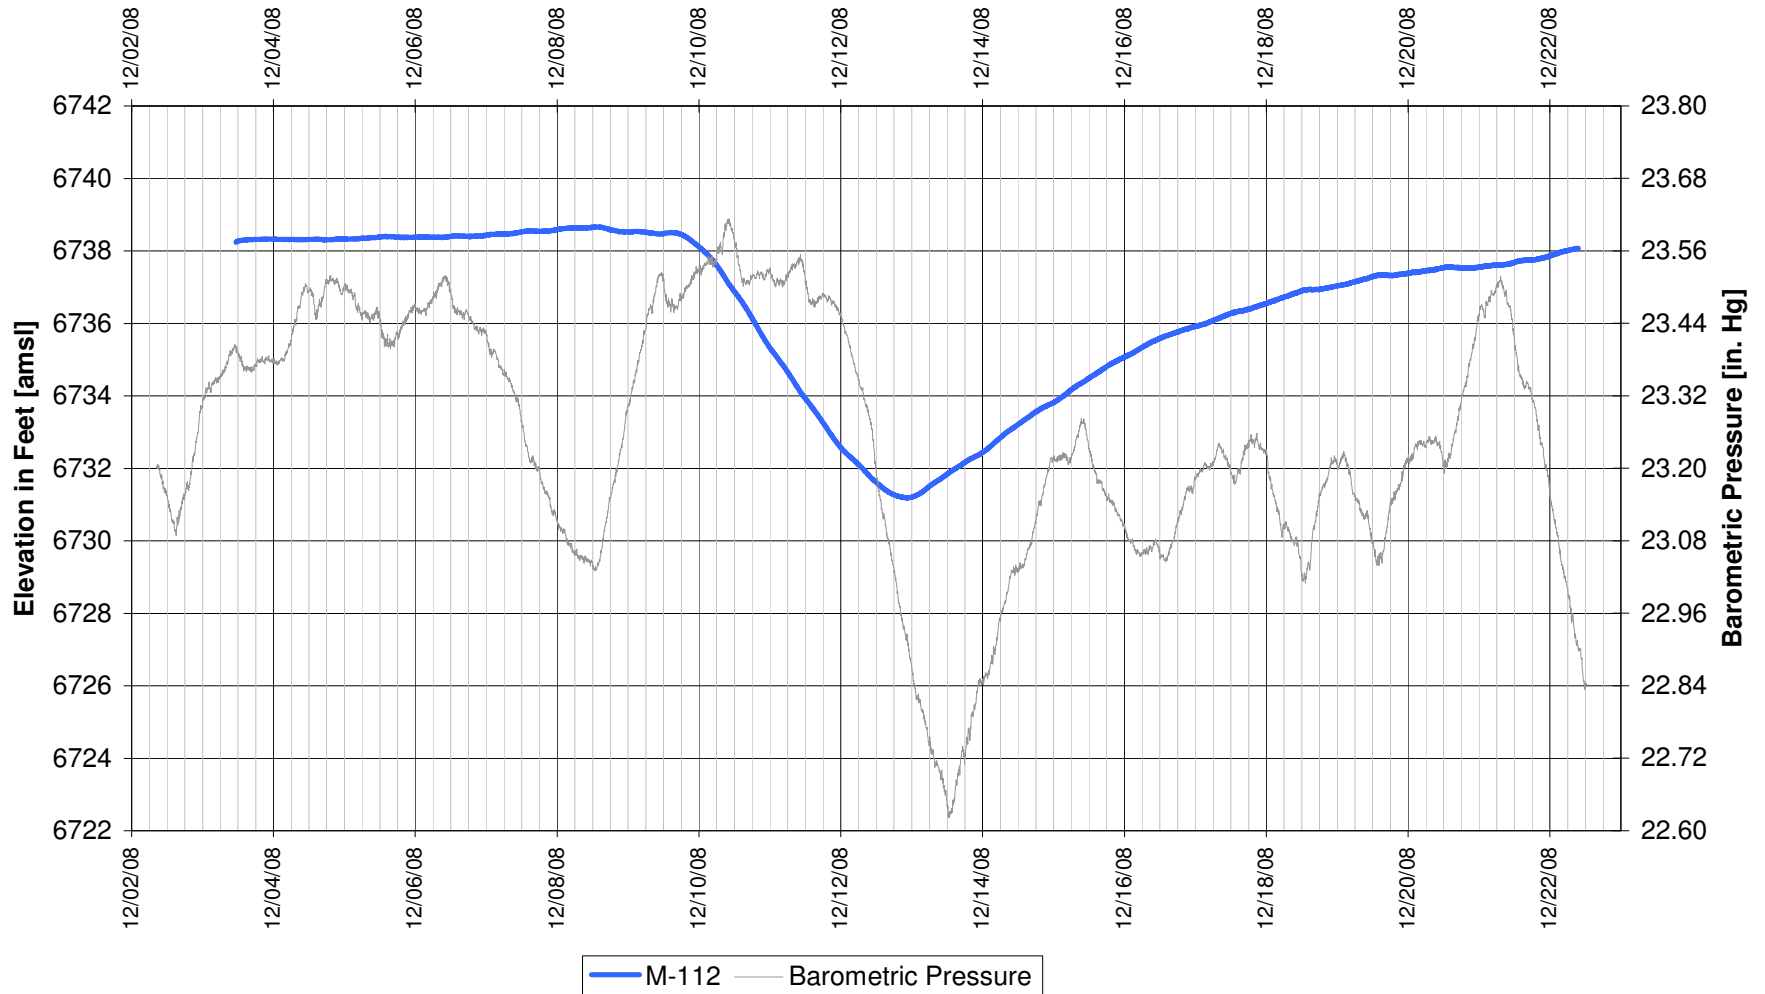

UR Energy
Lost Creek Mine Unit 1
South Test, South Side of Fault
'HJ' Sand Production Zone Monitor Well