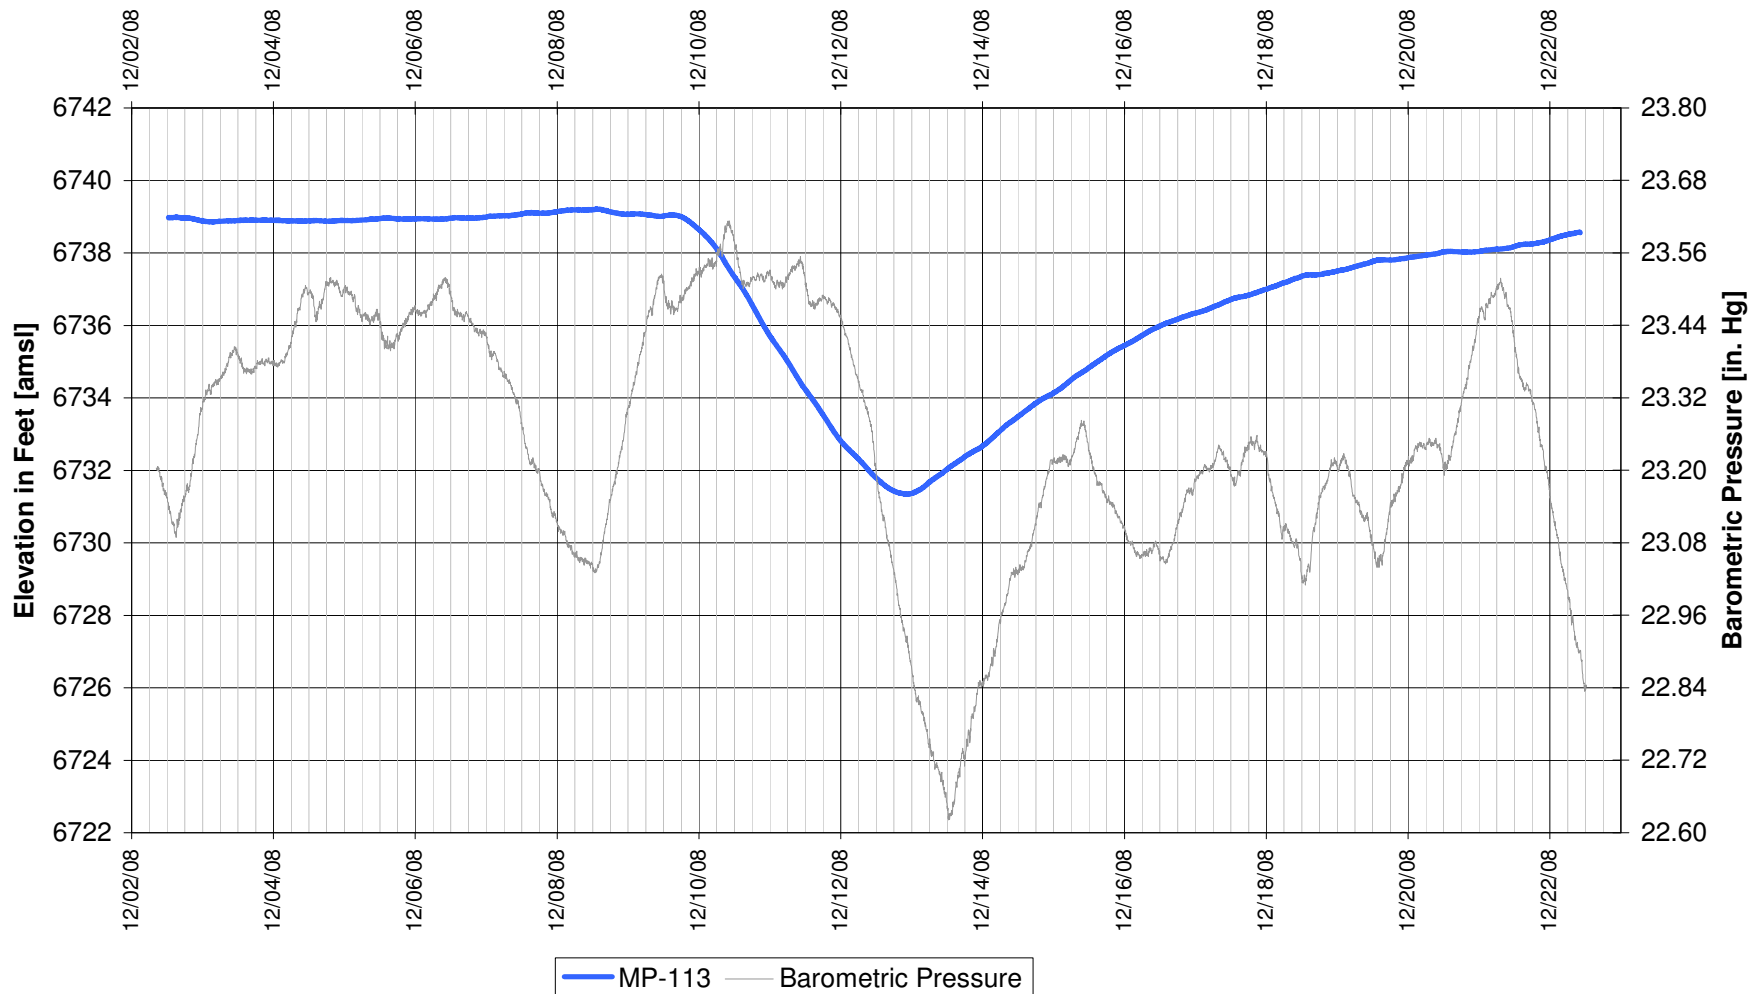

UR Energy
Lost Creek Mine Unit 1
South Test, South Side of Fault
'HJ' Sand Production Zone Monitor Well