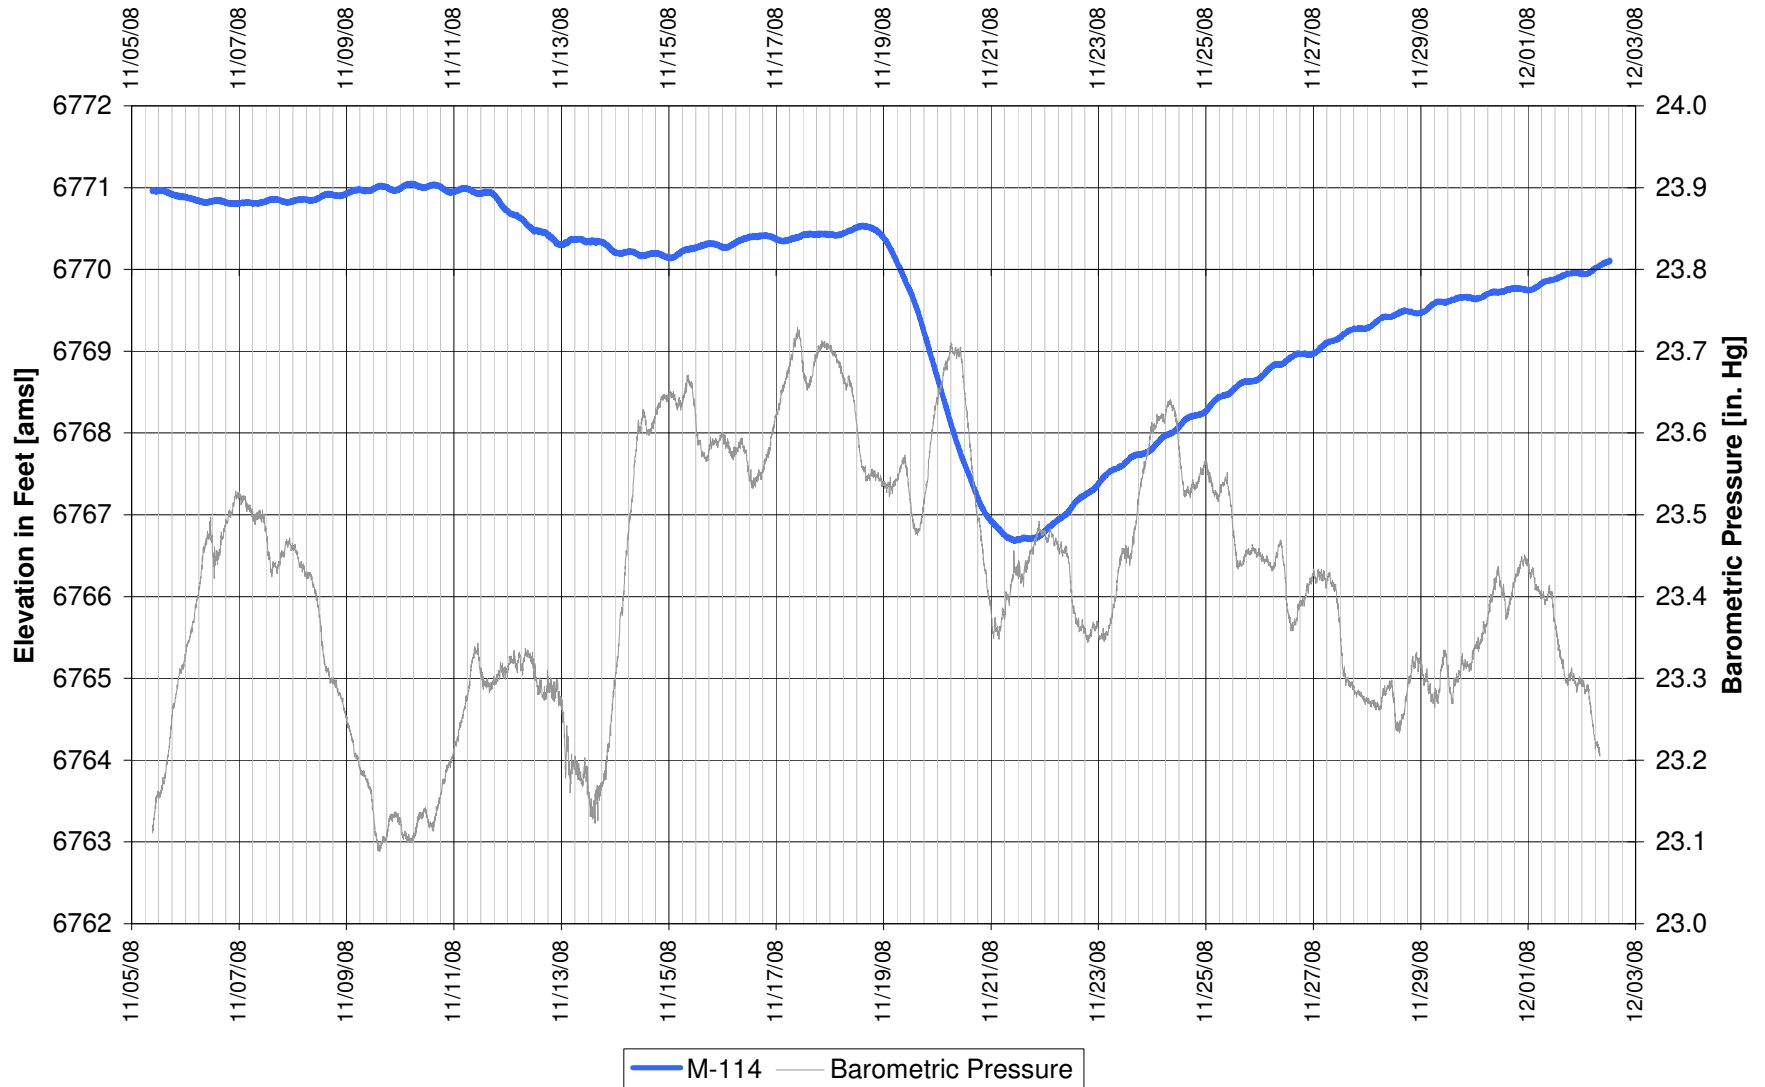

UR Energy
Lost Creek Mine Unit 1
North Test, South Side of Fault
'HJ' Sand Production Zone Monitor Well