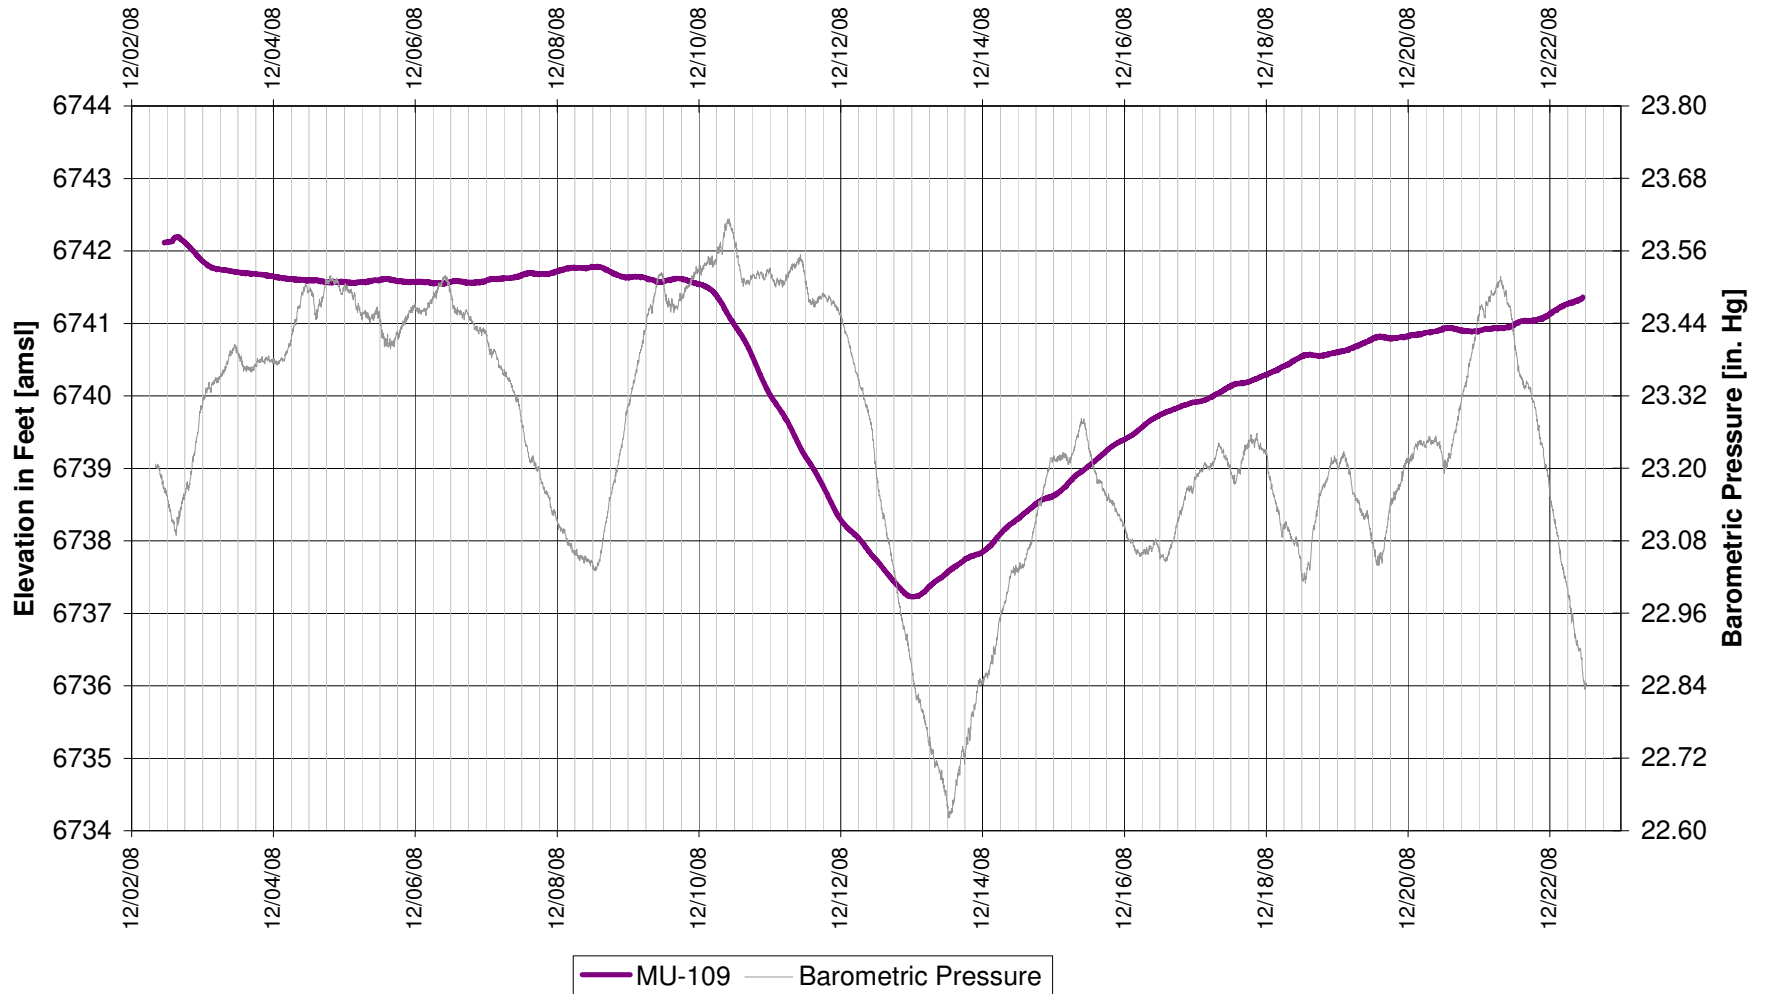

UR Energy
Lost Creek Mine Unit 1
South Test, South Side of Fault
'UKM' Sand Underlying Monitor Well