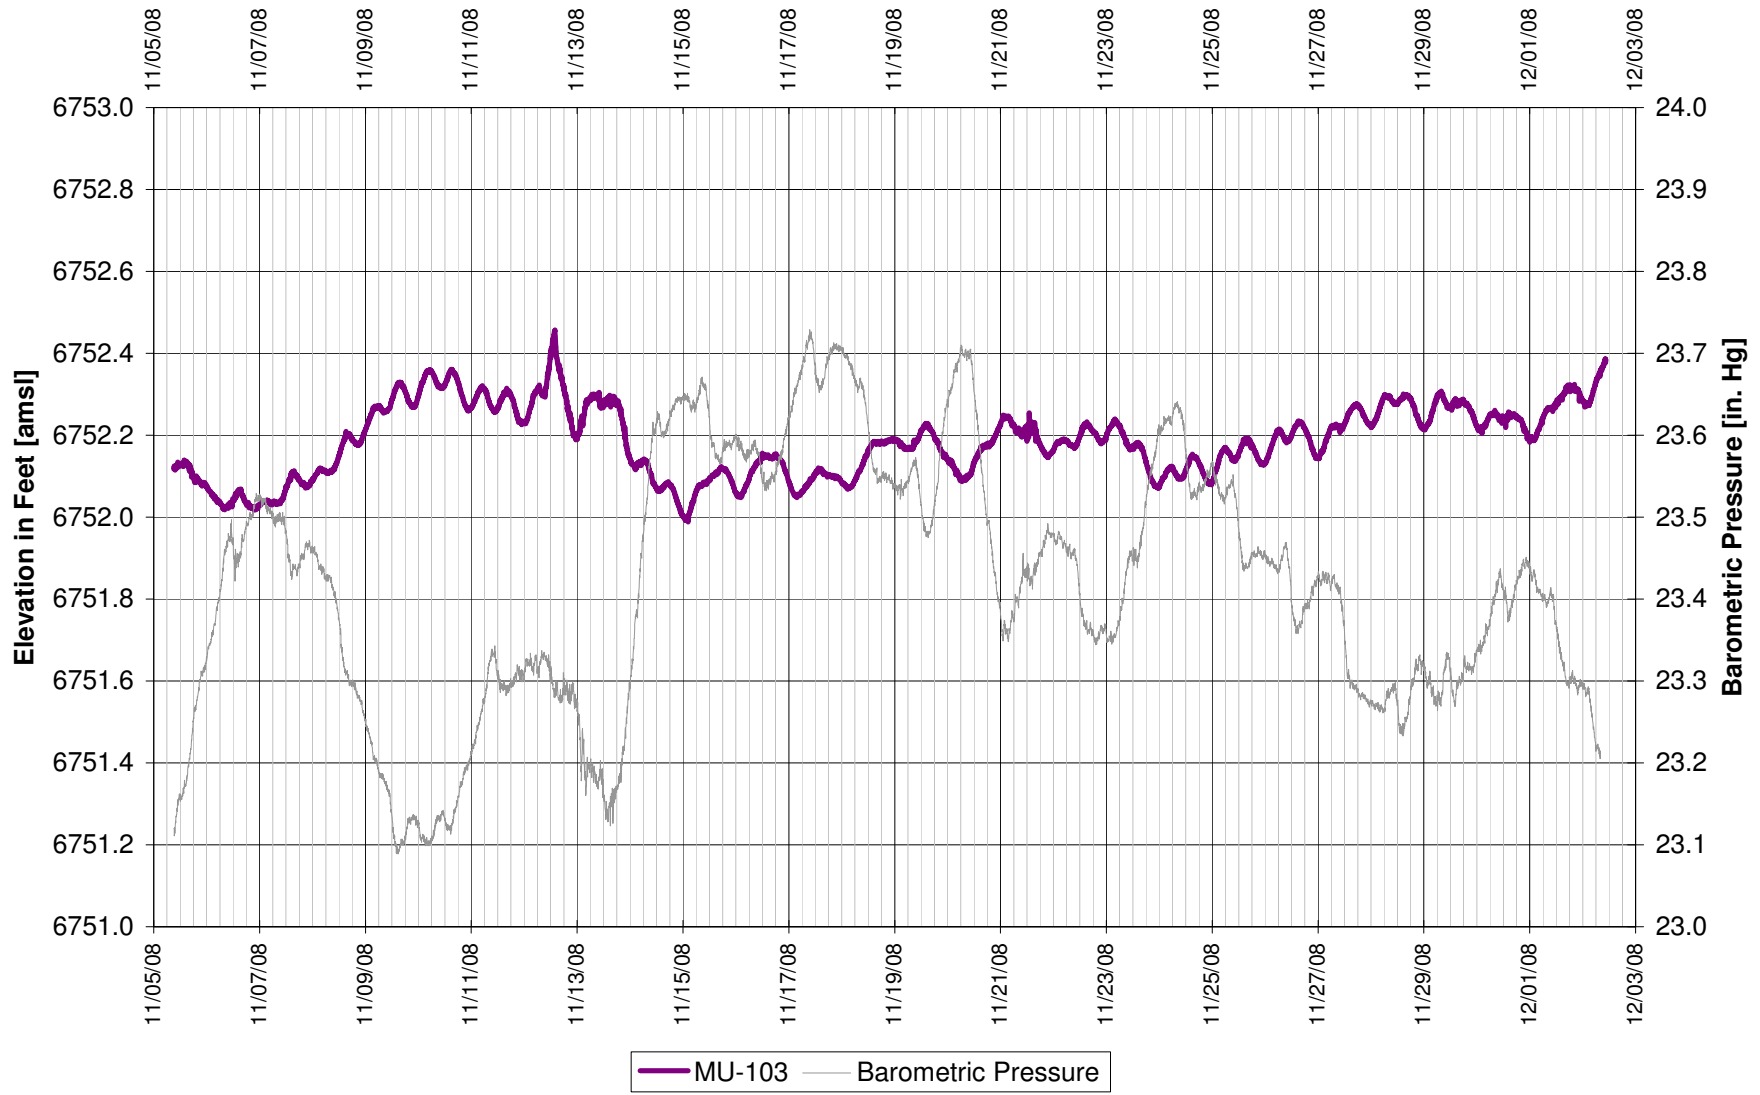

**UR Energy
Lost Creek Mine Unit 1
North Test, South Side of Fault
'UKM' Sand Underlying Monitor Well**