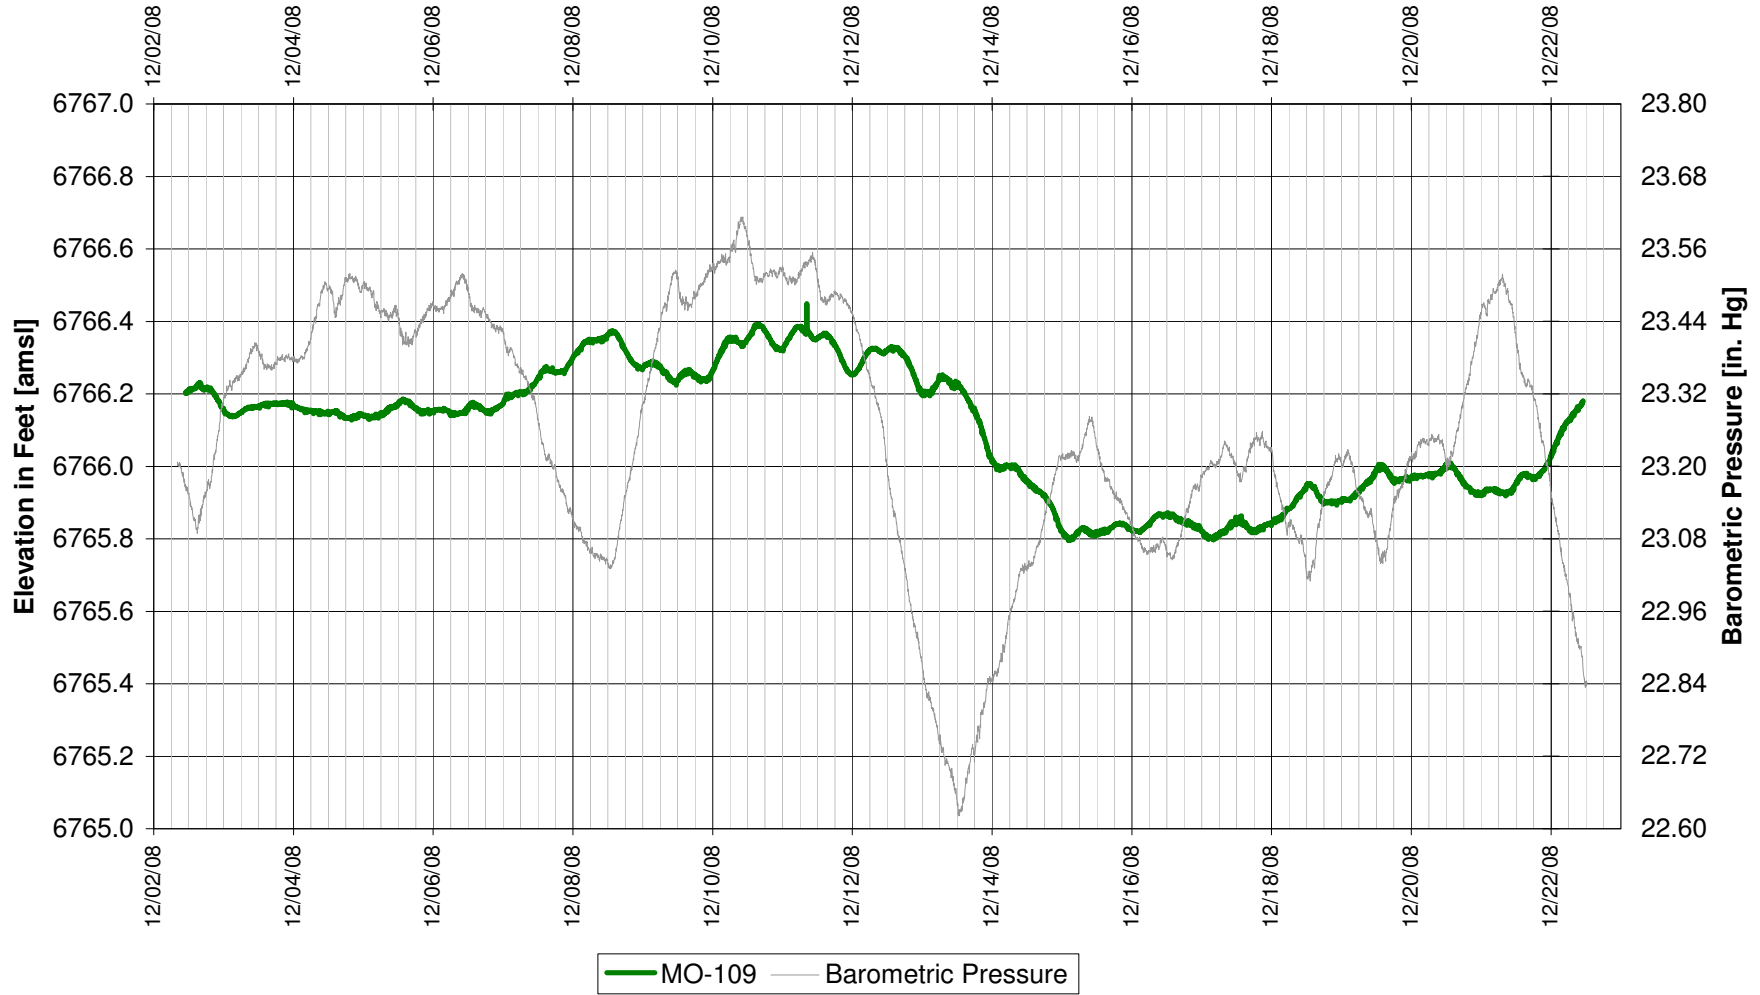

**UR Energy
Lost Creek Mine Unit 1
South Test, South Side of Fault
'LFG' Sand Overlying Monitor Well**