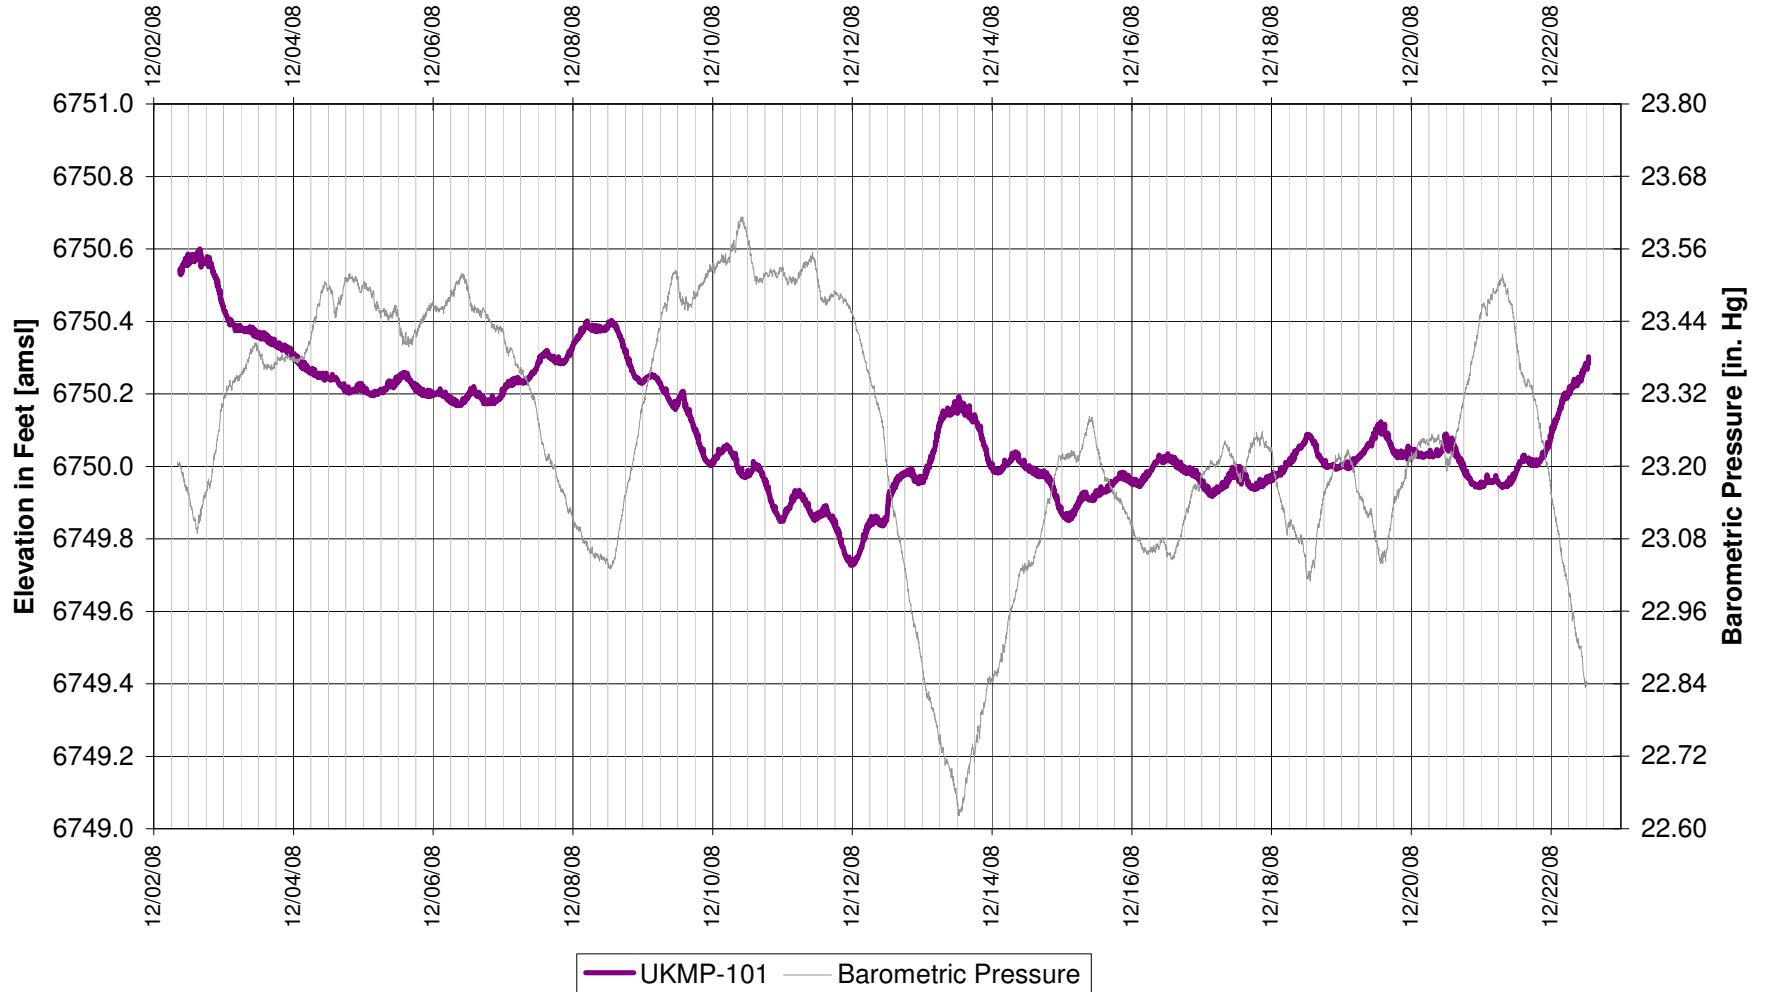

UR Energy
Lost Creek Mine Unit 1
South Test, South Side of Fault
'UKM' Sand Underlying Monitor Well