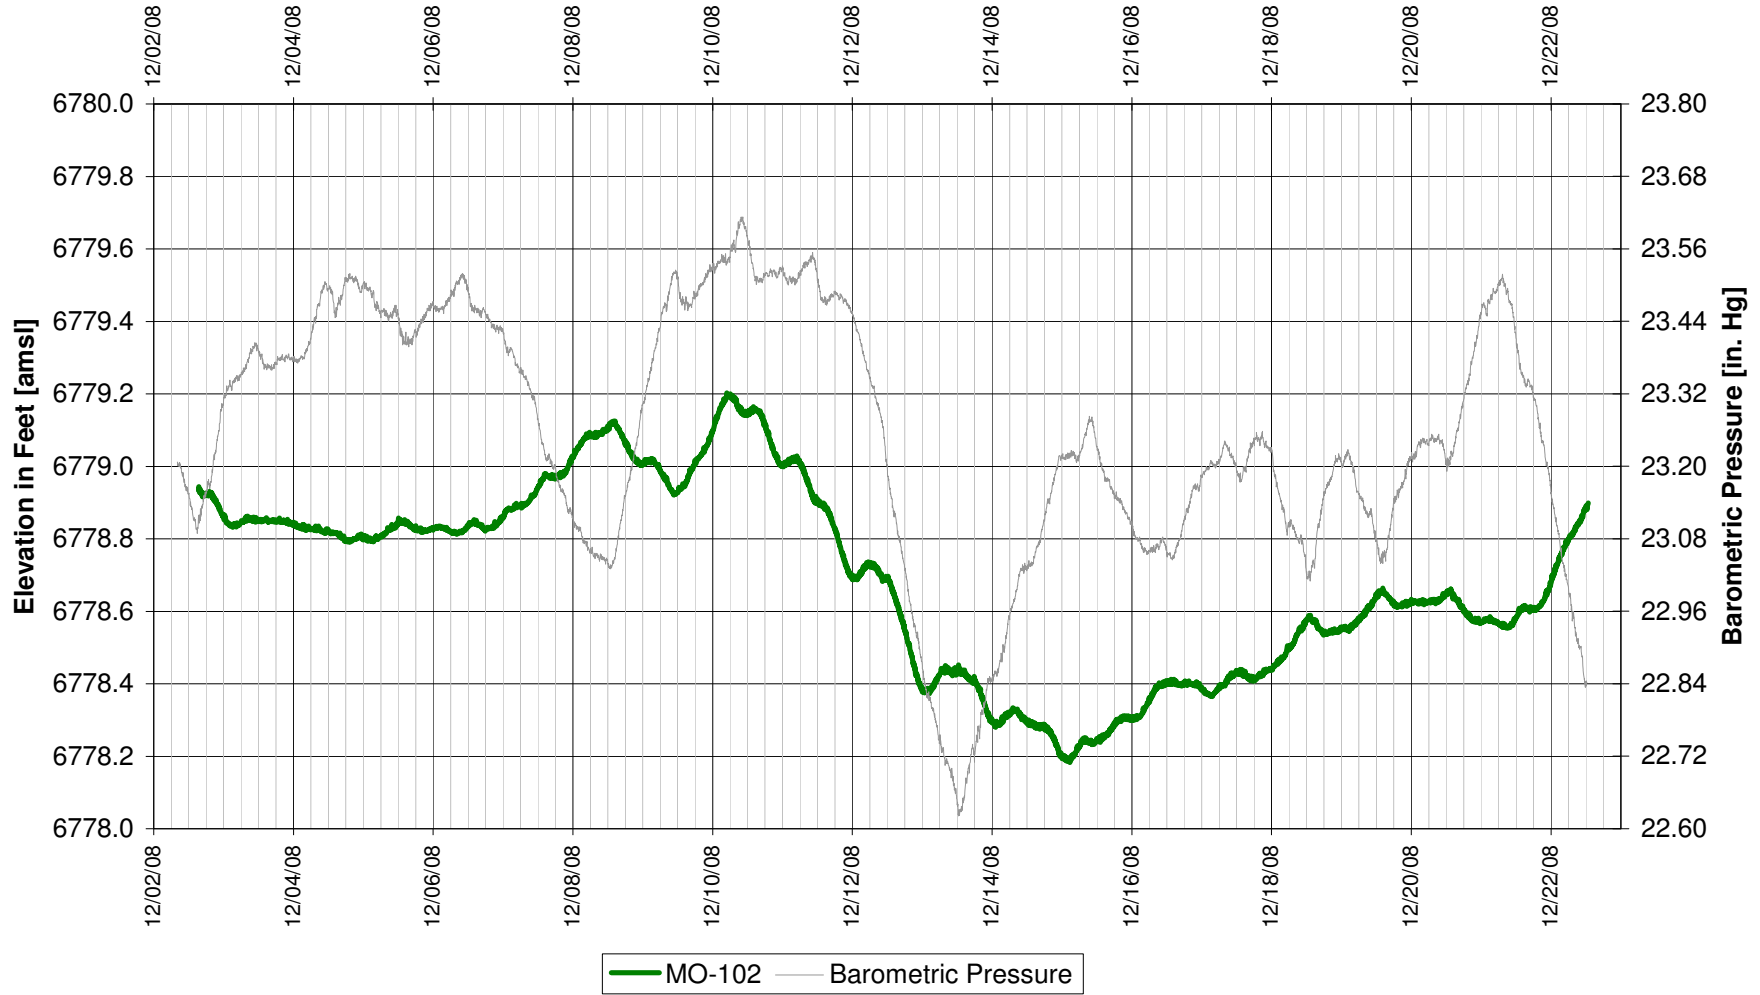

**UR Energy
Lost Creek Mine Unit 1
South Test, South Side of Fault
'LFG' Sand Overlying Monitor Well**