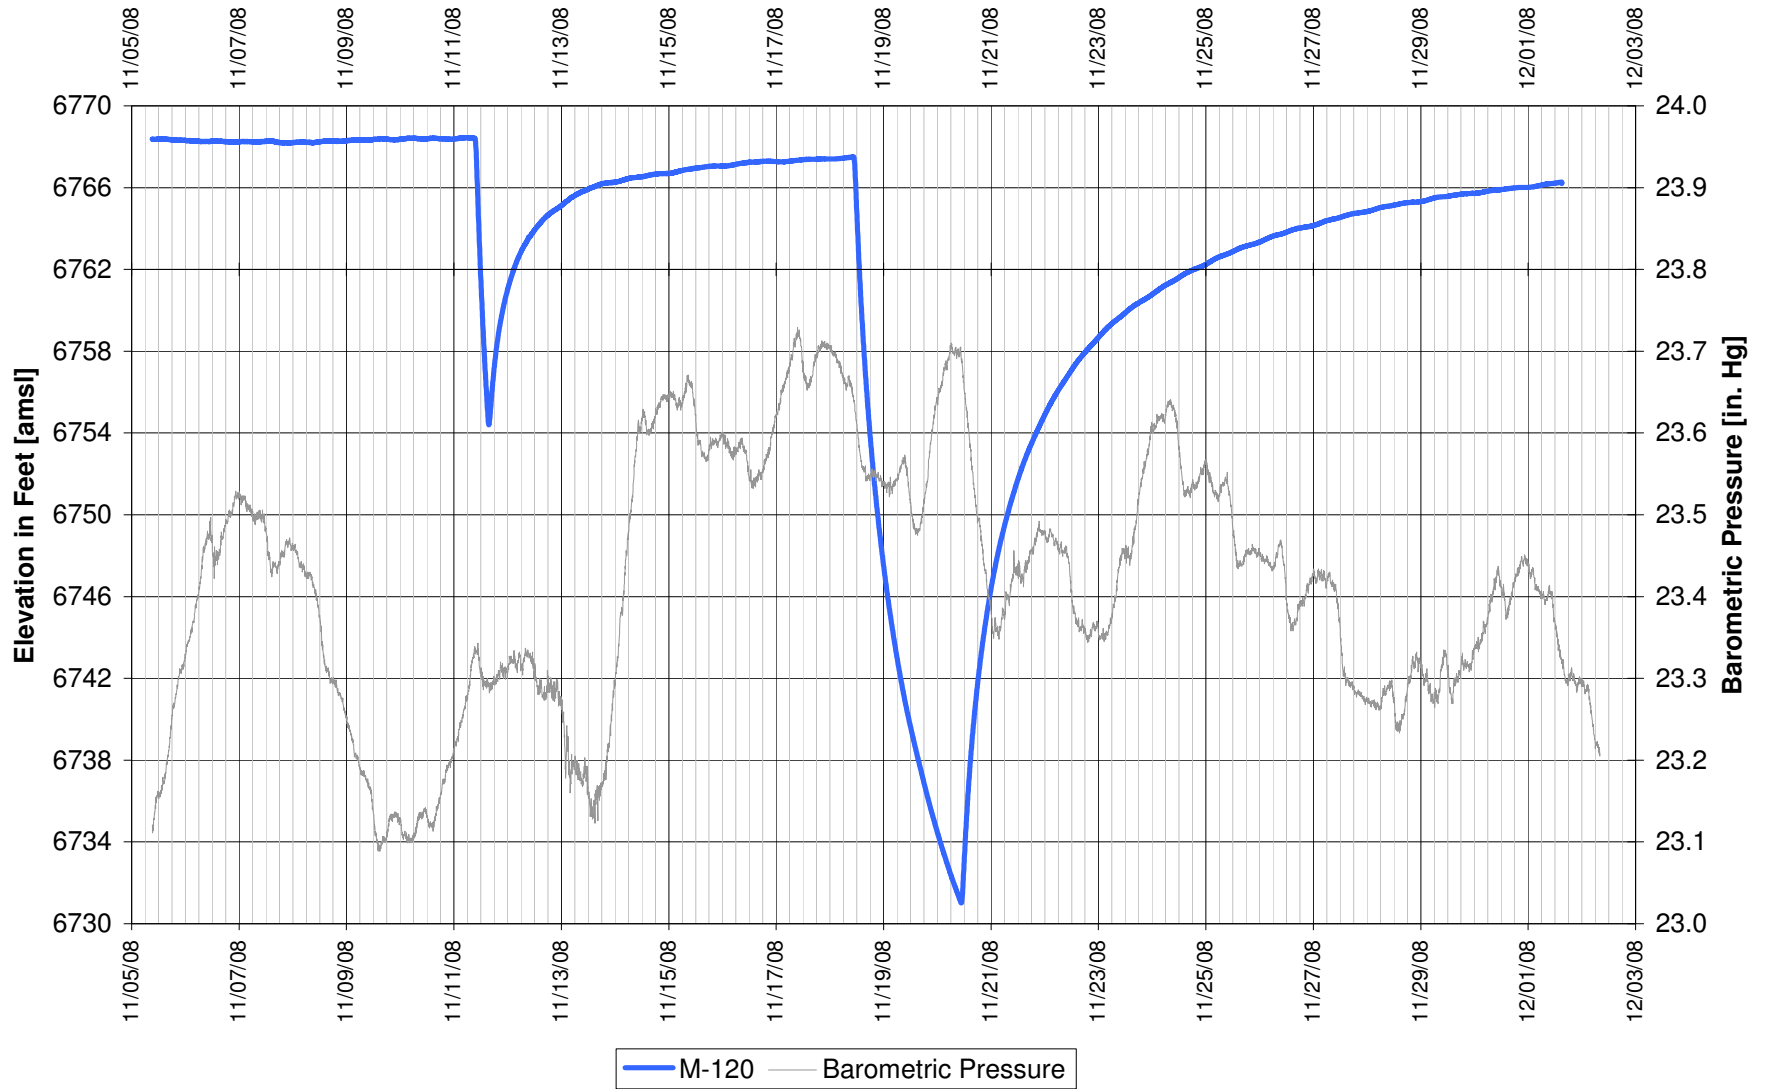

**UR Energy
Lost Creek Mine Unit 1
North Test, North Side of Fault
'HJ' Sand Production Zone Monitor Well**