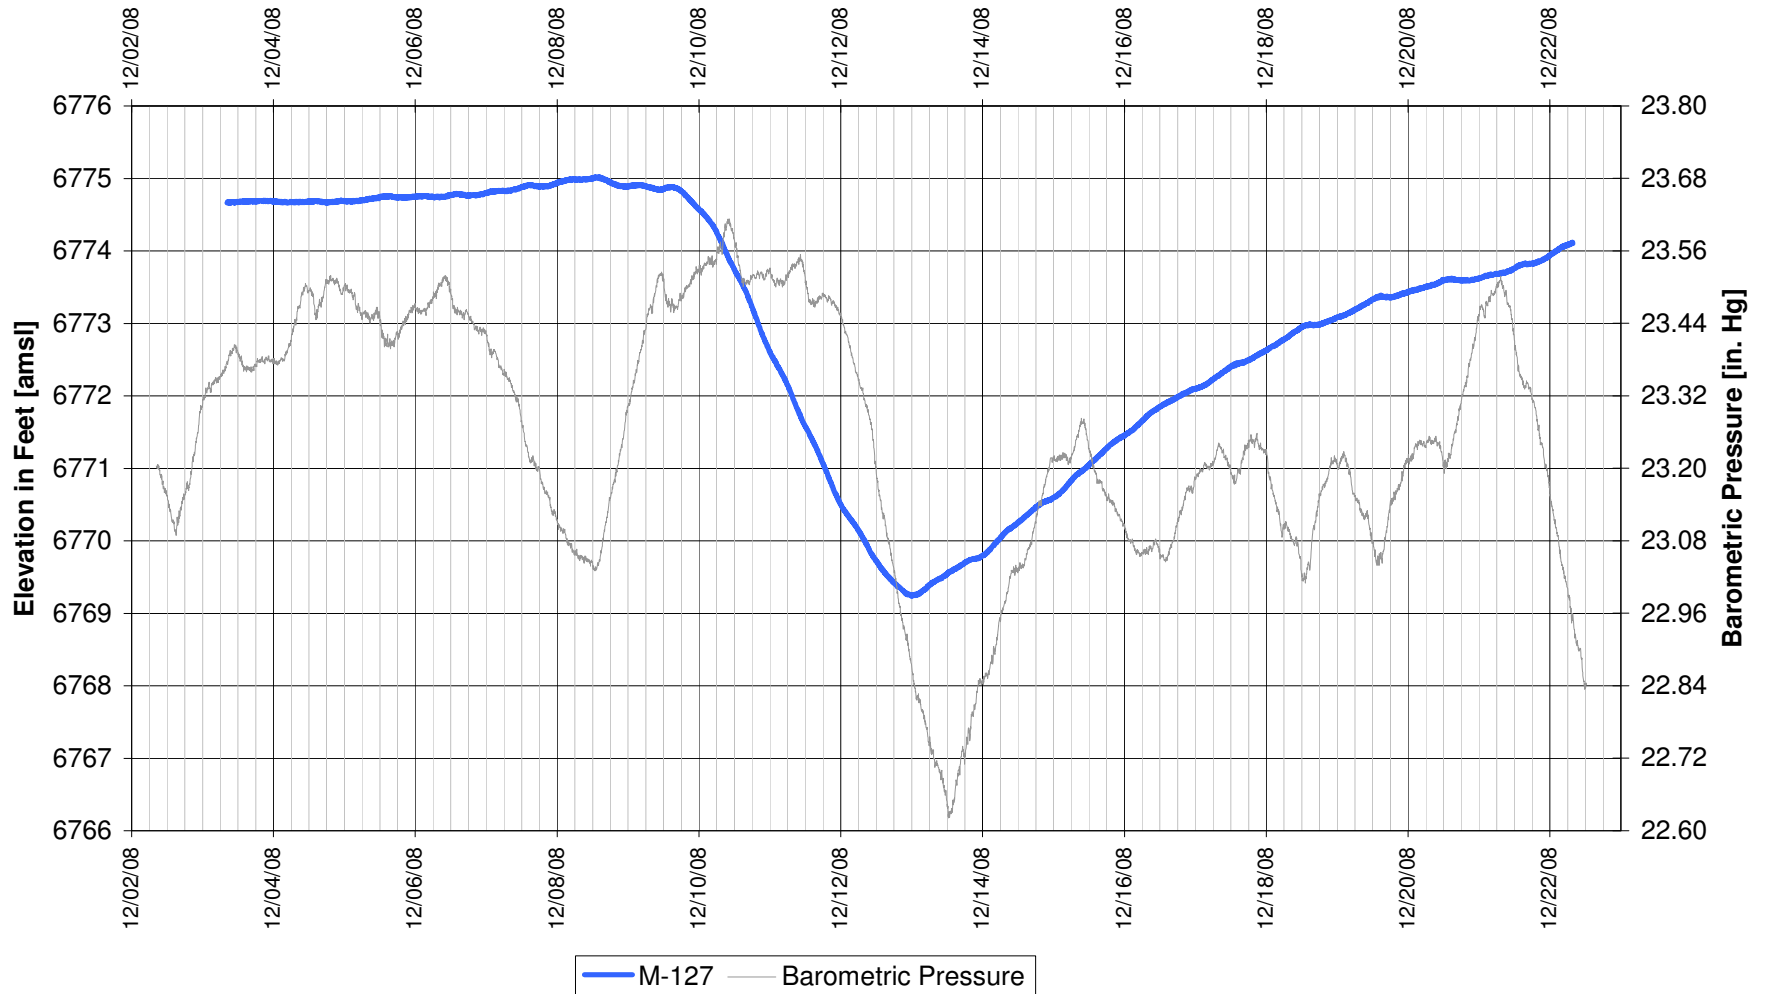

**UR Energy
Lost Creek Mine Unit 1
South Test, South Side of Fault
'HJ' Sand Production Zone Monitor Well**