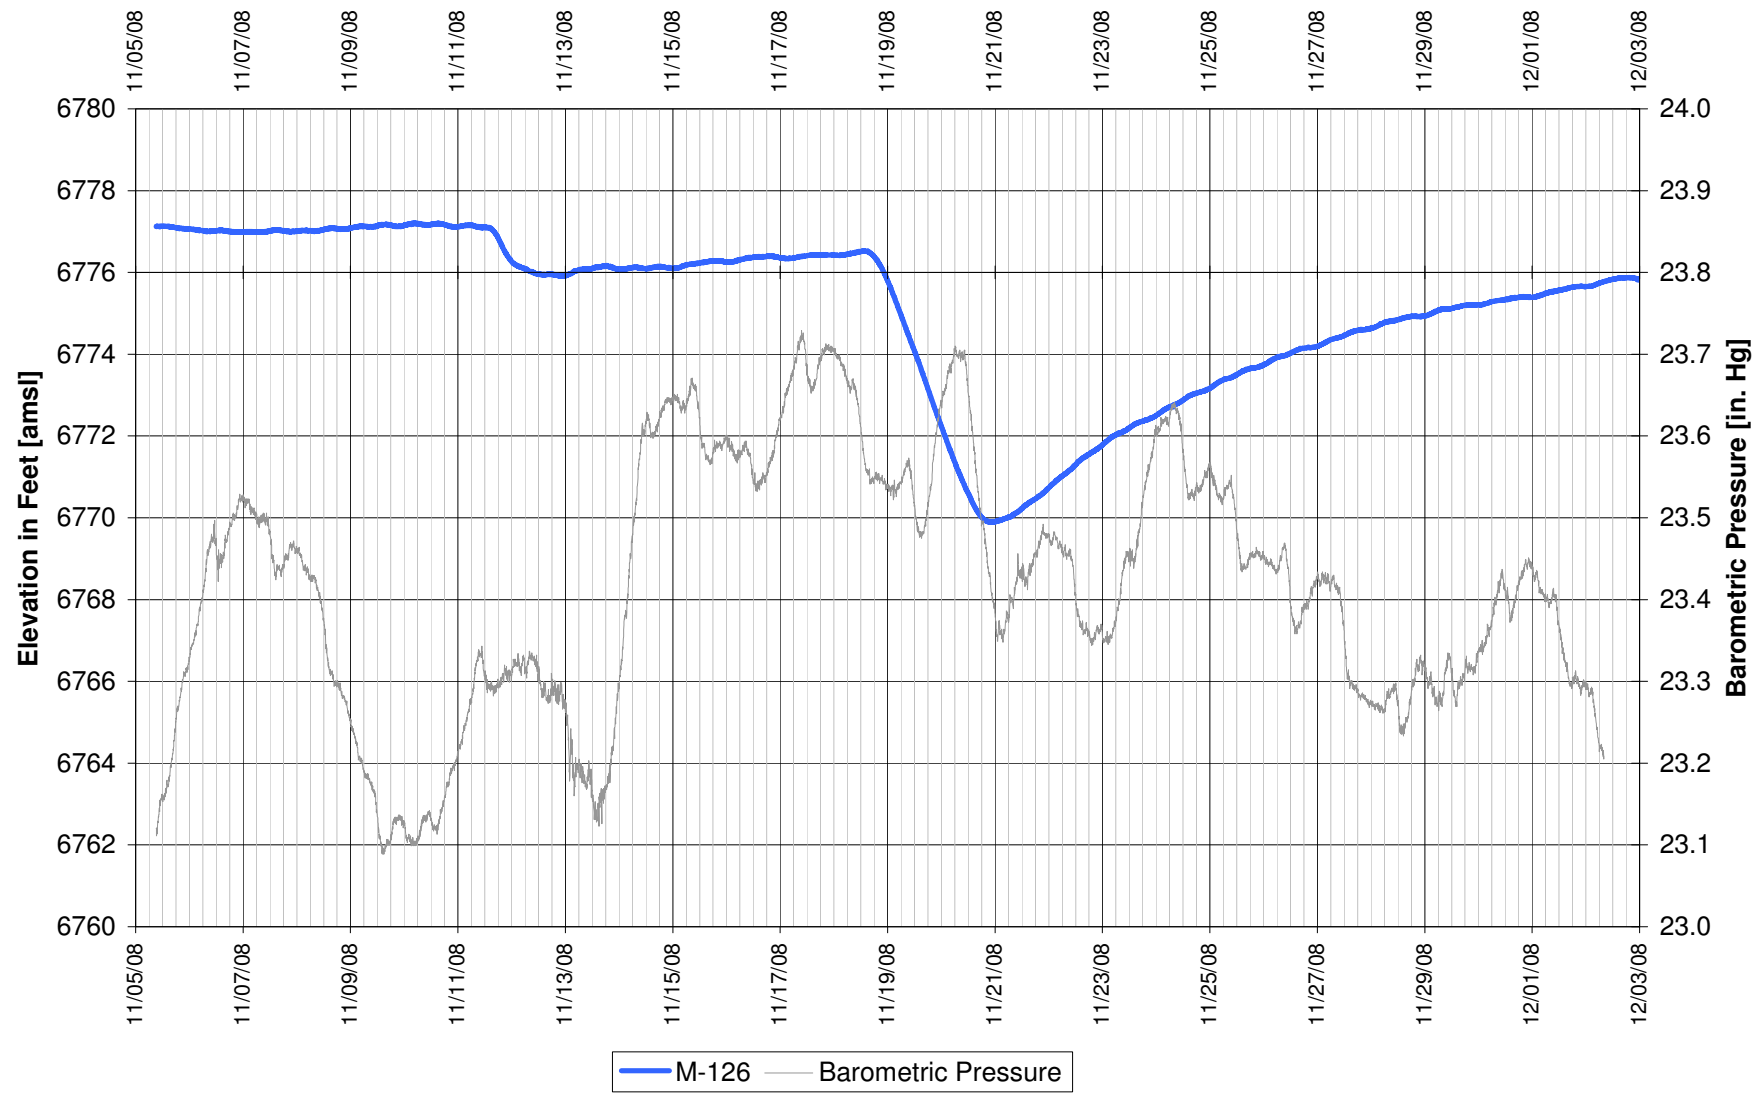

**UR Energy
Lost Creek Mine Unit 1
North Test, North Side of Fault
'HJ' Sand Production Zone Monitor Well**