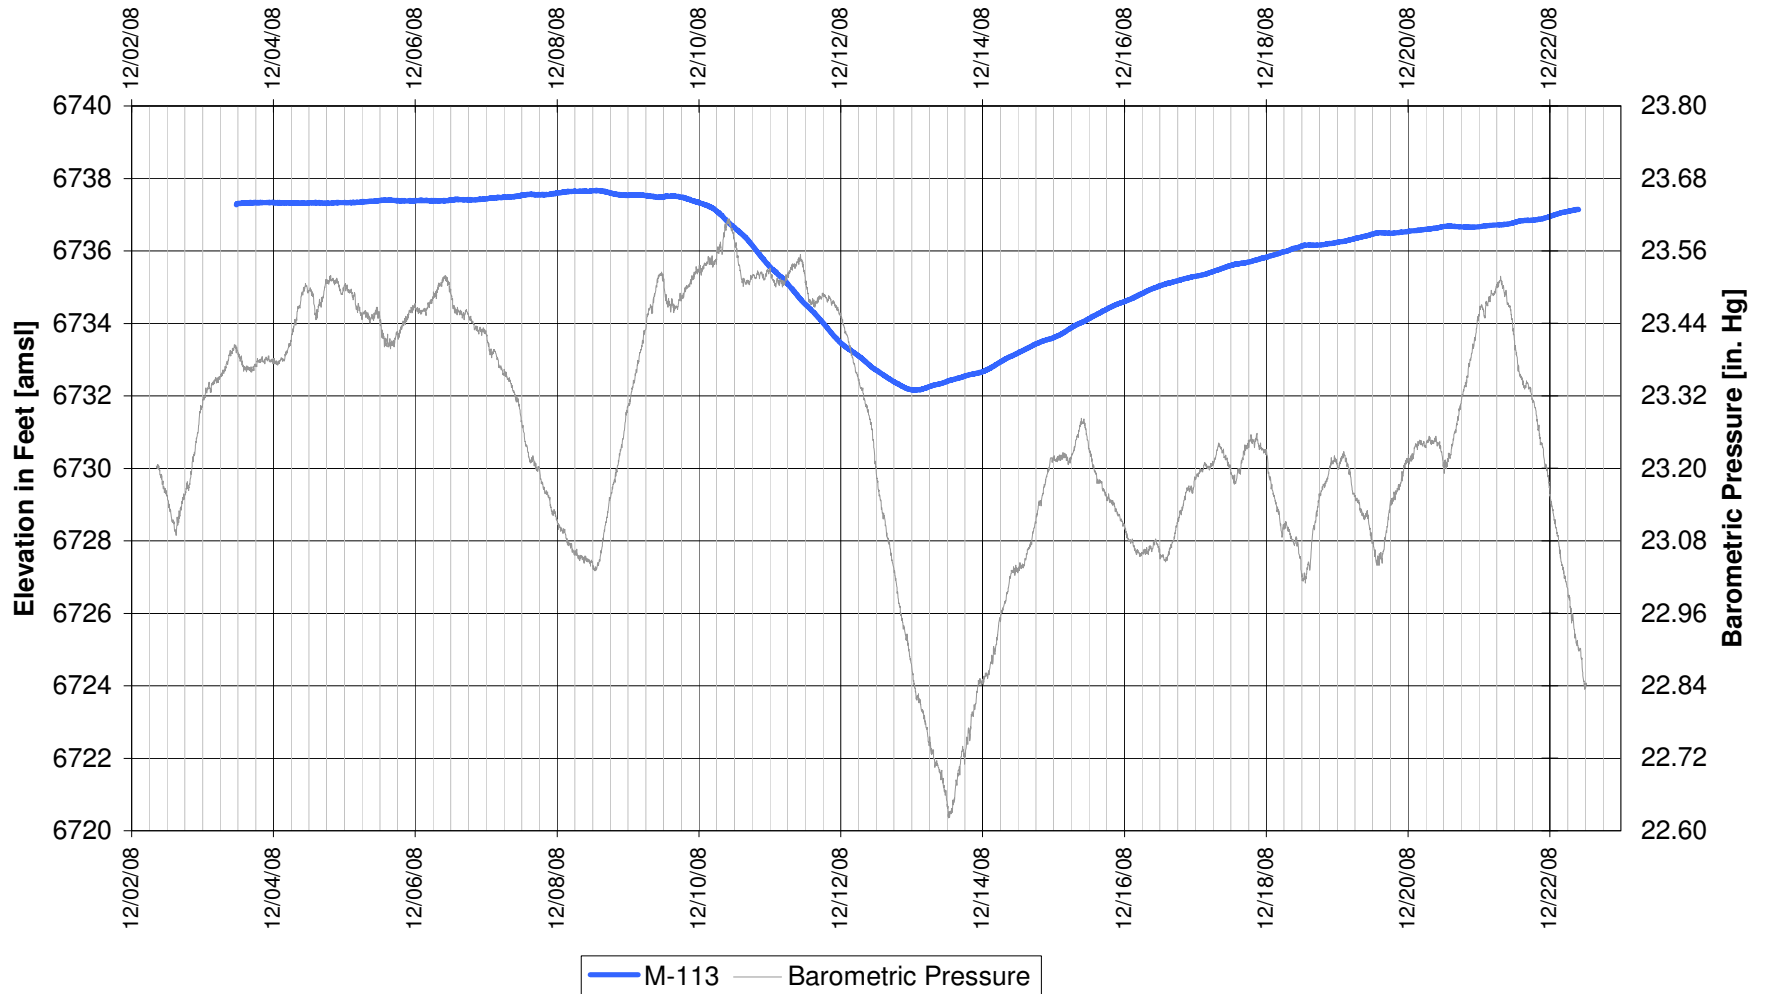

UR Energy
Lost Creek Mine Unit 1
South Test, South Side of Fault
'HJ' Sand Production Zone Monitor Well