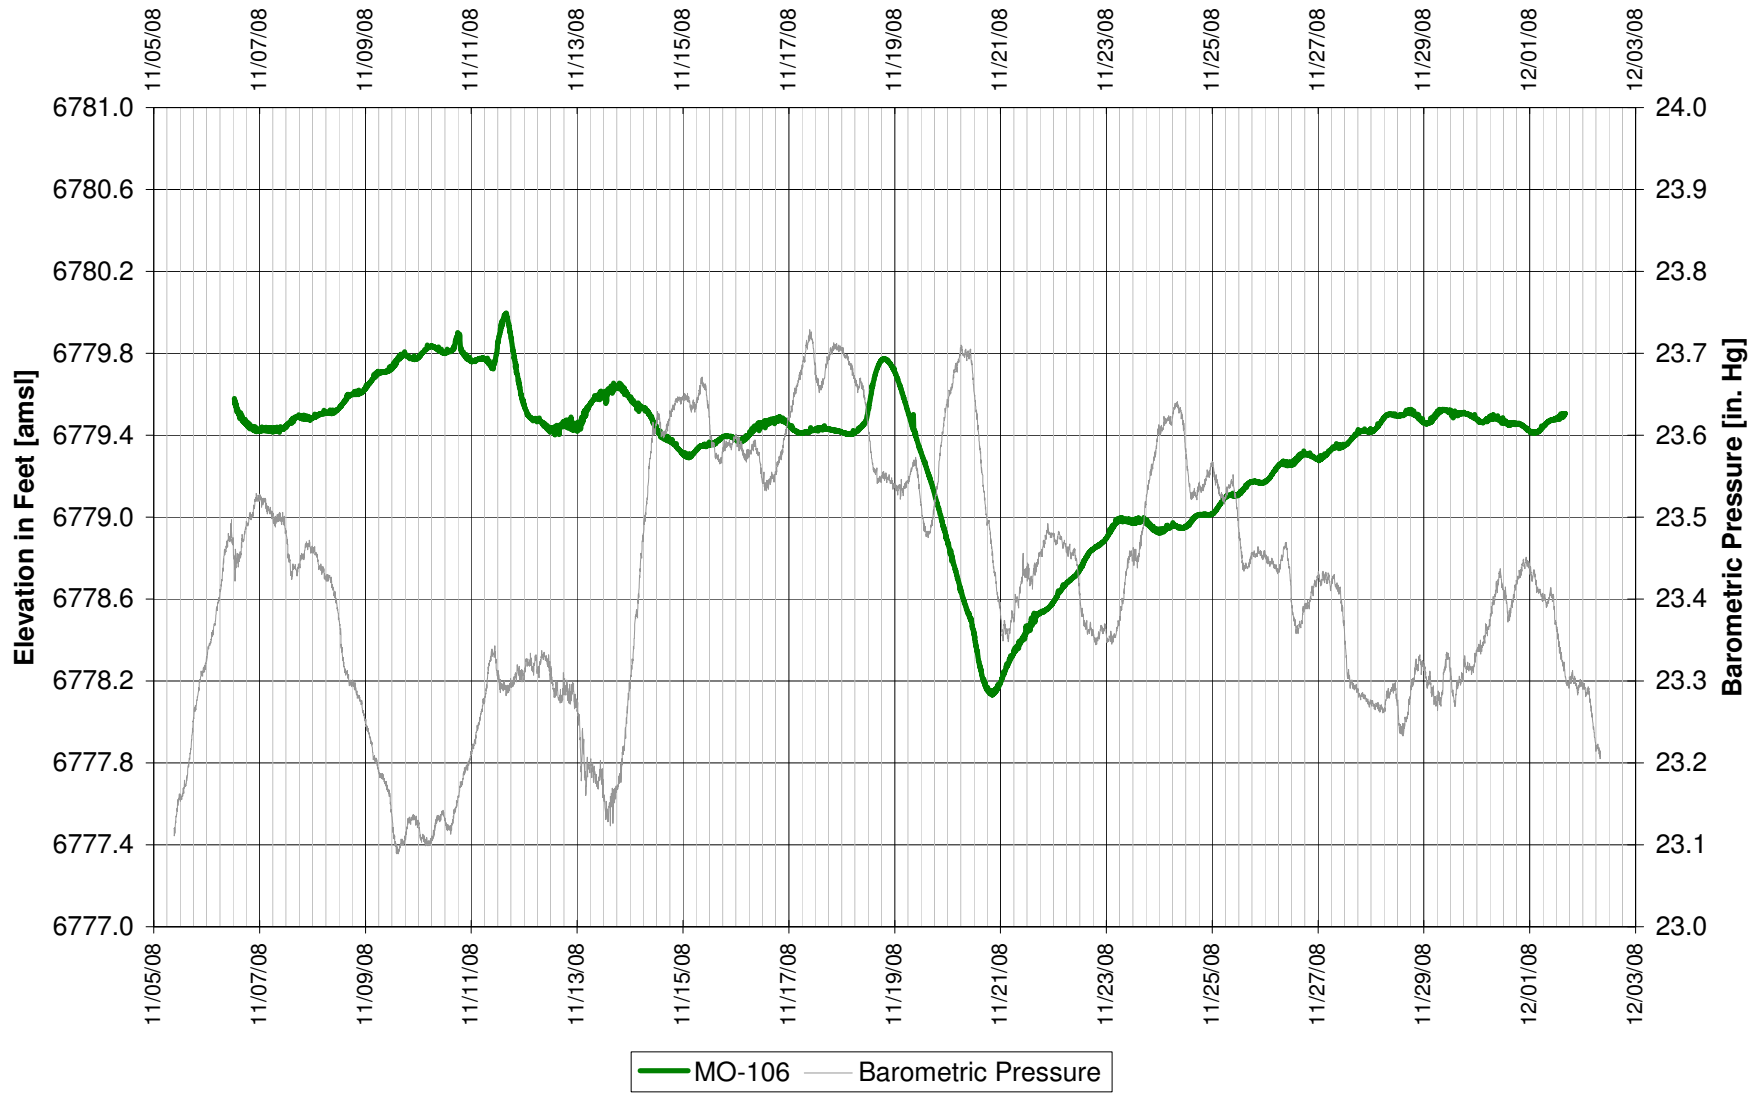

**UR Energy
Lost Creek Mine Unit 1
North Test, North Side of Fault
'LFG' Sand Overlying Monitor Well**