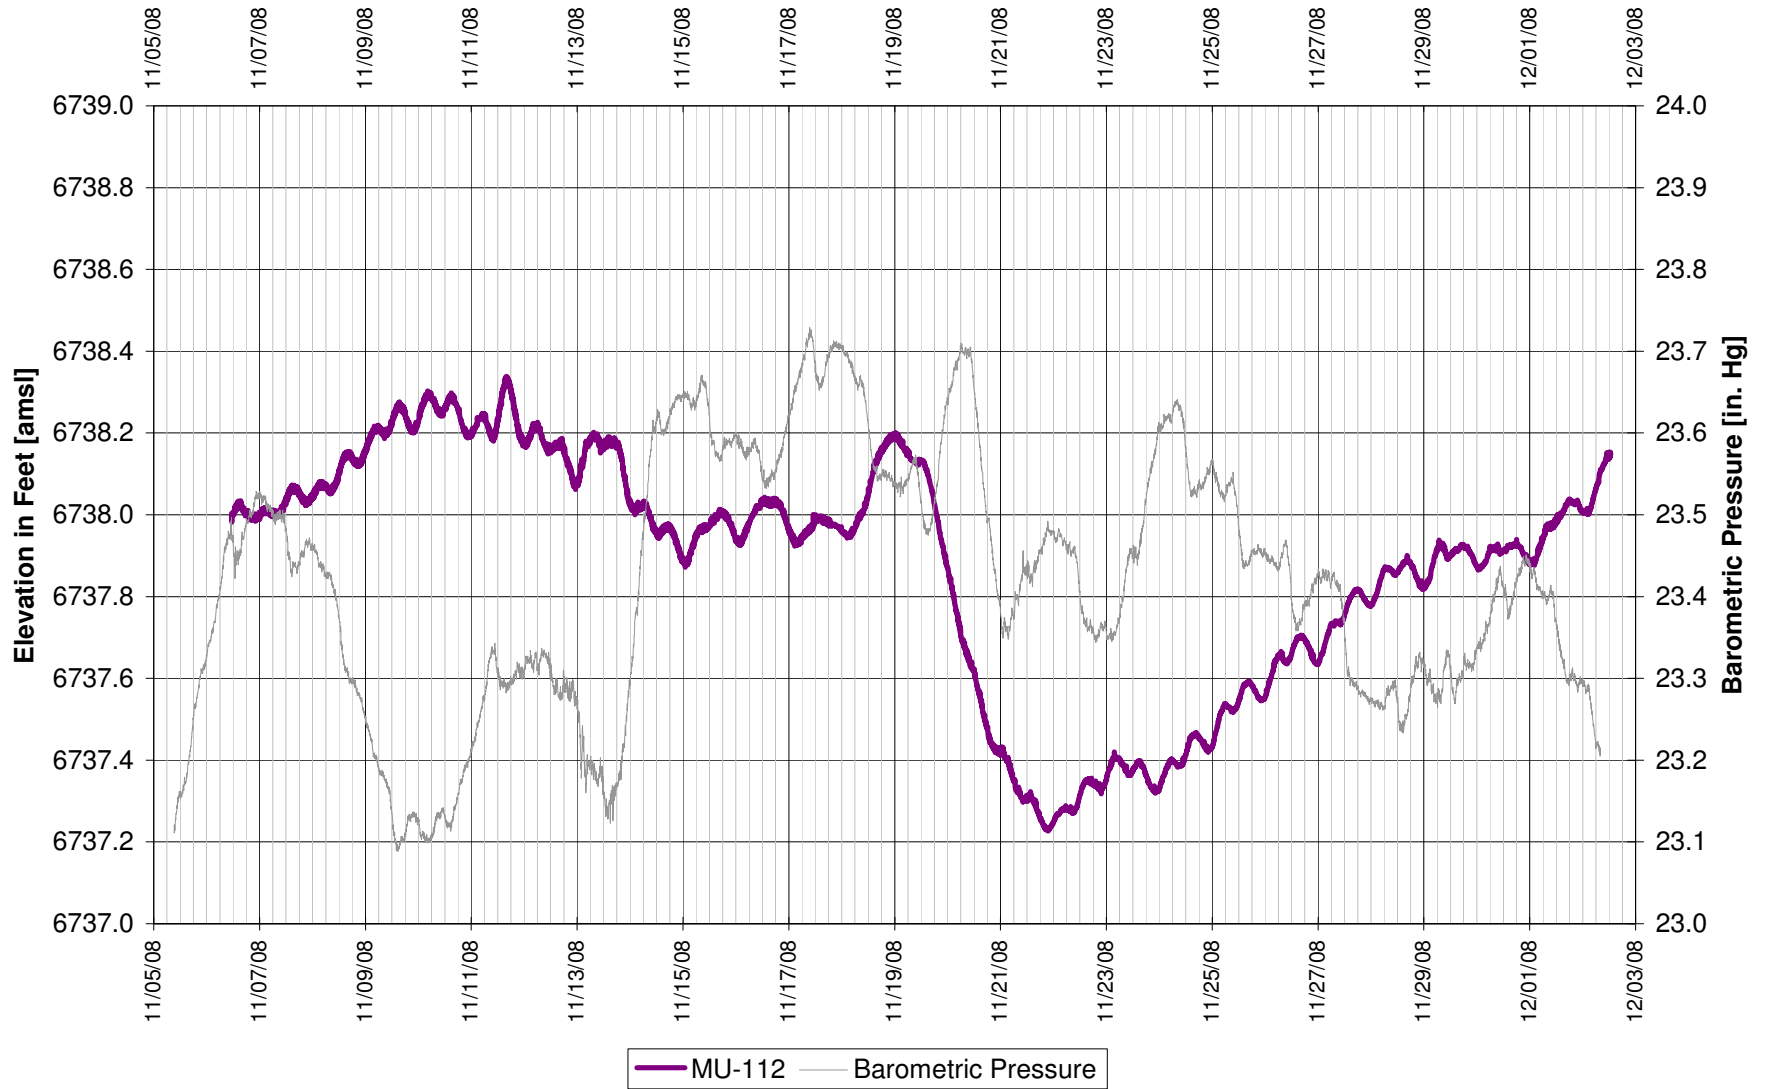

UR Energy
Lost Creek Mine Unit 1
North Test, North Side of Fault
'UKM' Sand Underlying Monitor Well