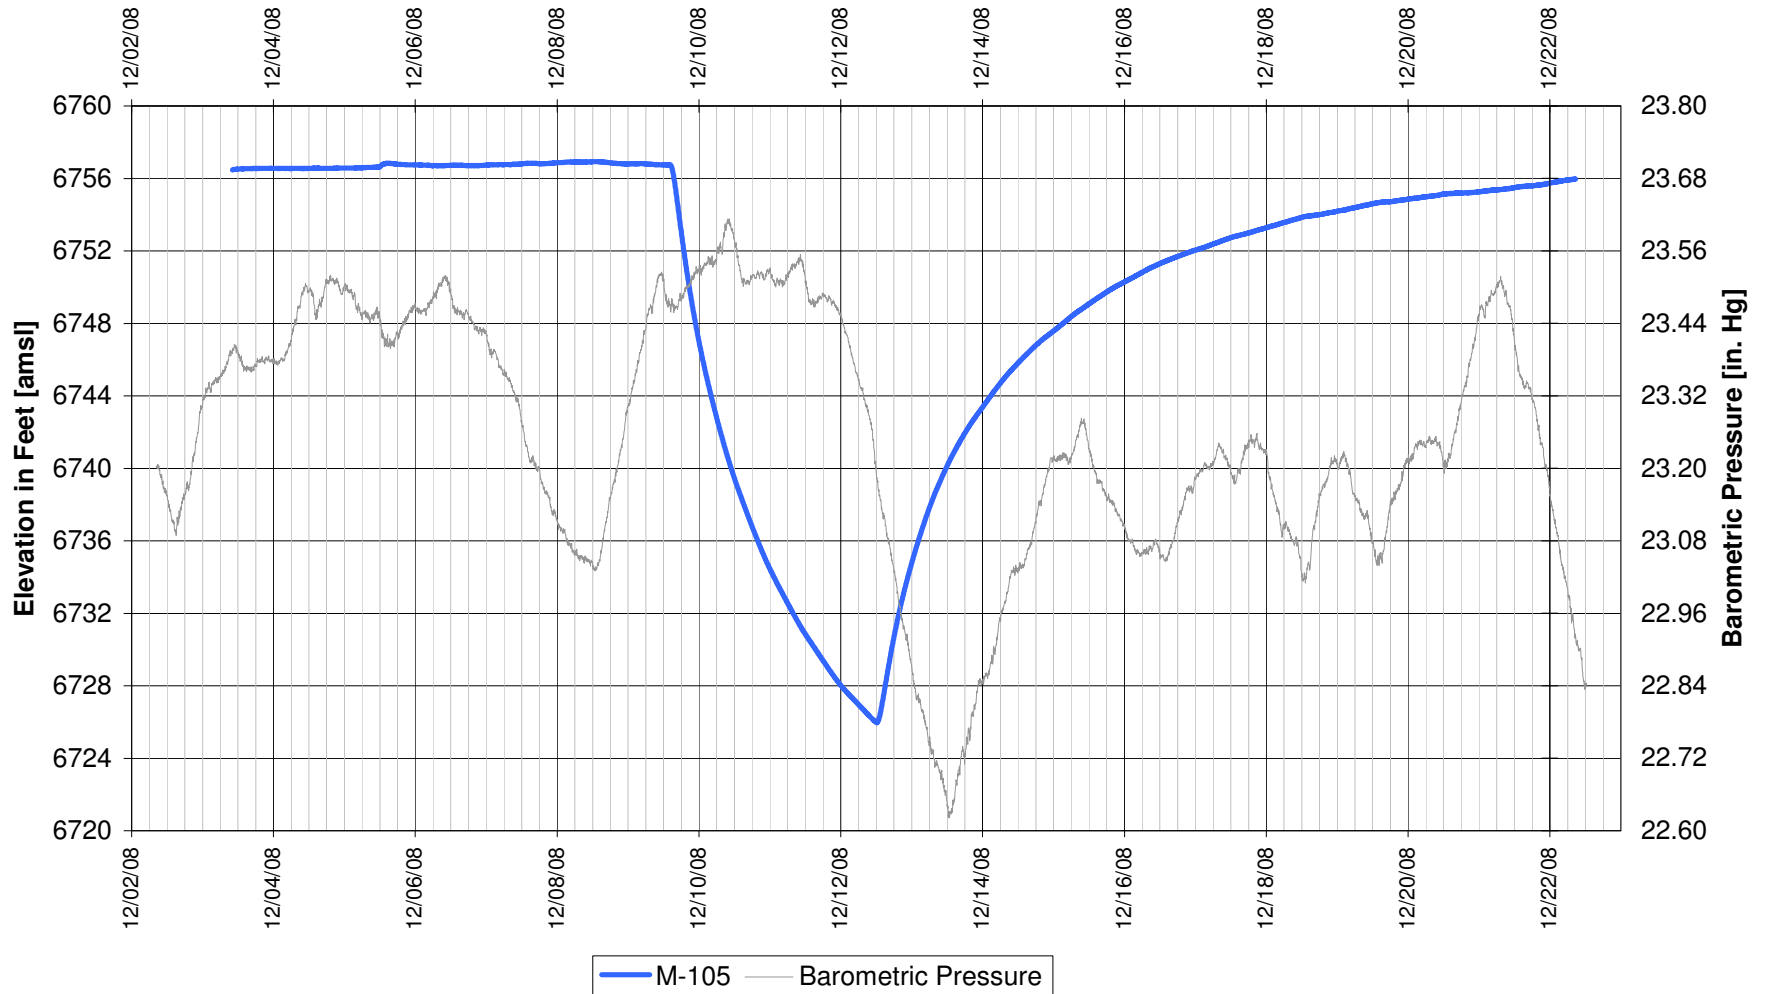

UR Energy
Lost Creek Mine Unit 1
South Test, South Side of Fault
'HJ' Sand Production Zone Monitor Well