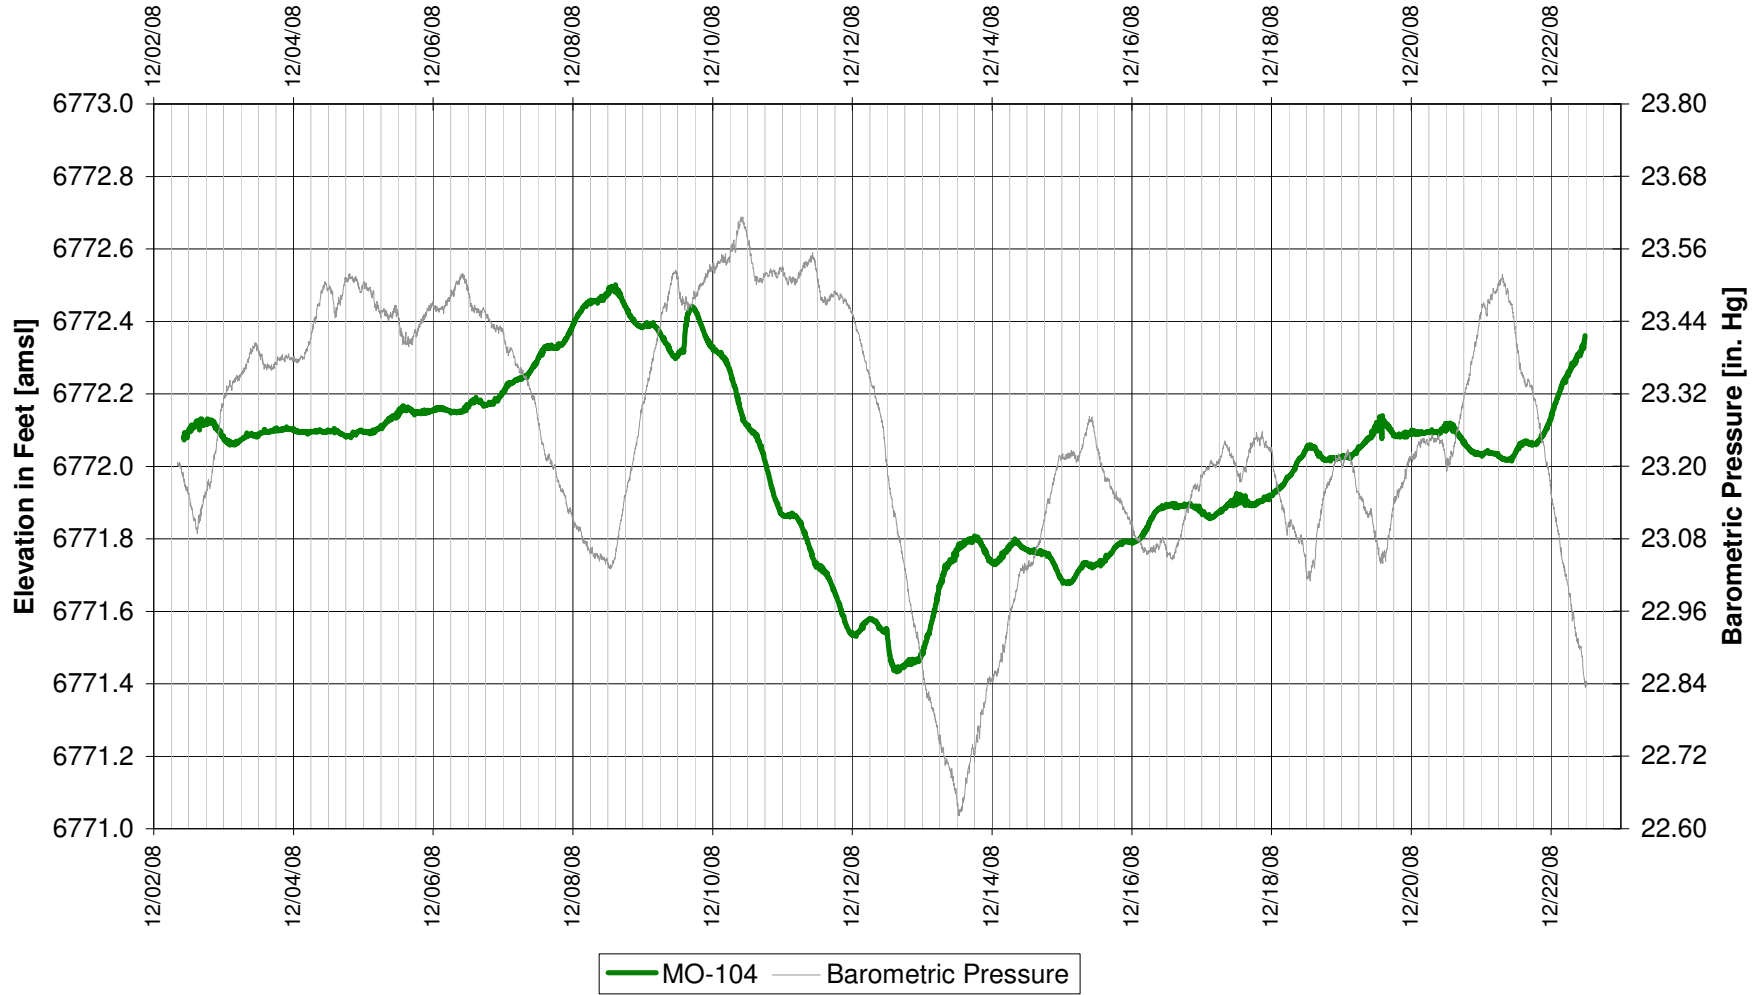

UR Energy
Lost Creek Mine Unit 1
South Test, South Side of Fault
'LFG' Sand Overlying Monitor Well