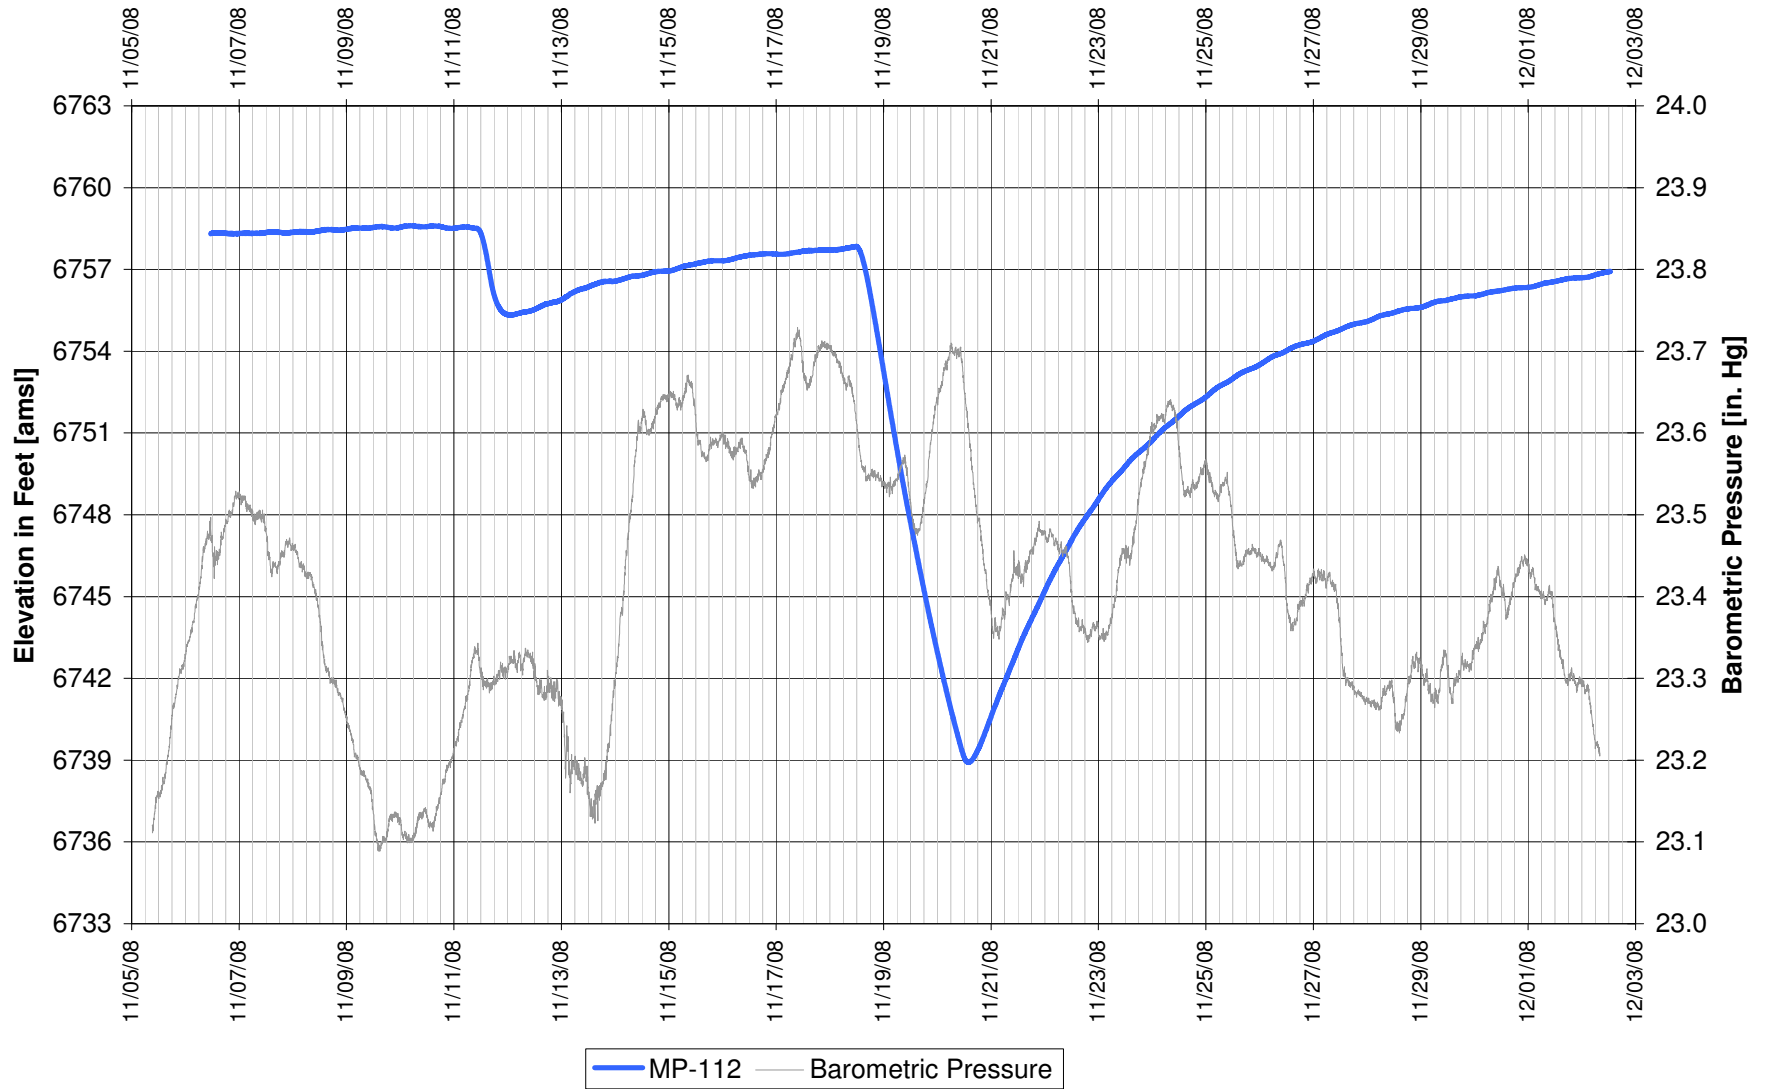

UR Energy
Lost Creek Mine Unit 1
North Test, North Side of Fault
'HJ' Sand Production Zone Monitor Well