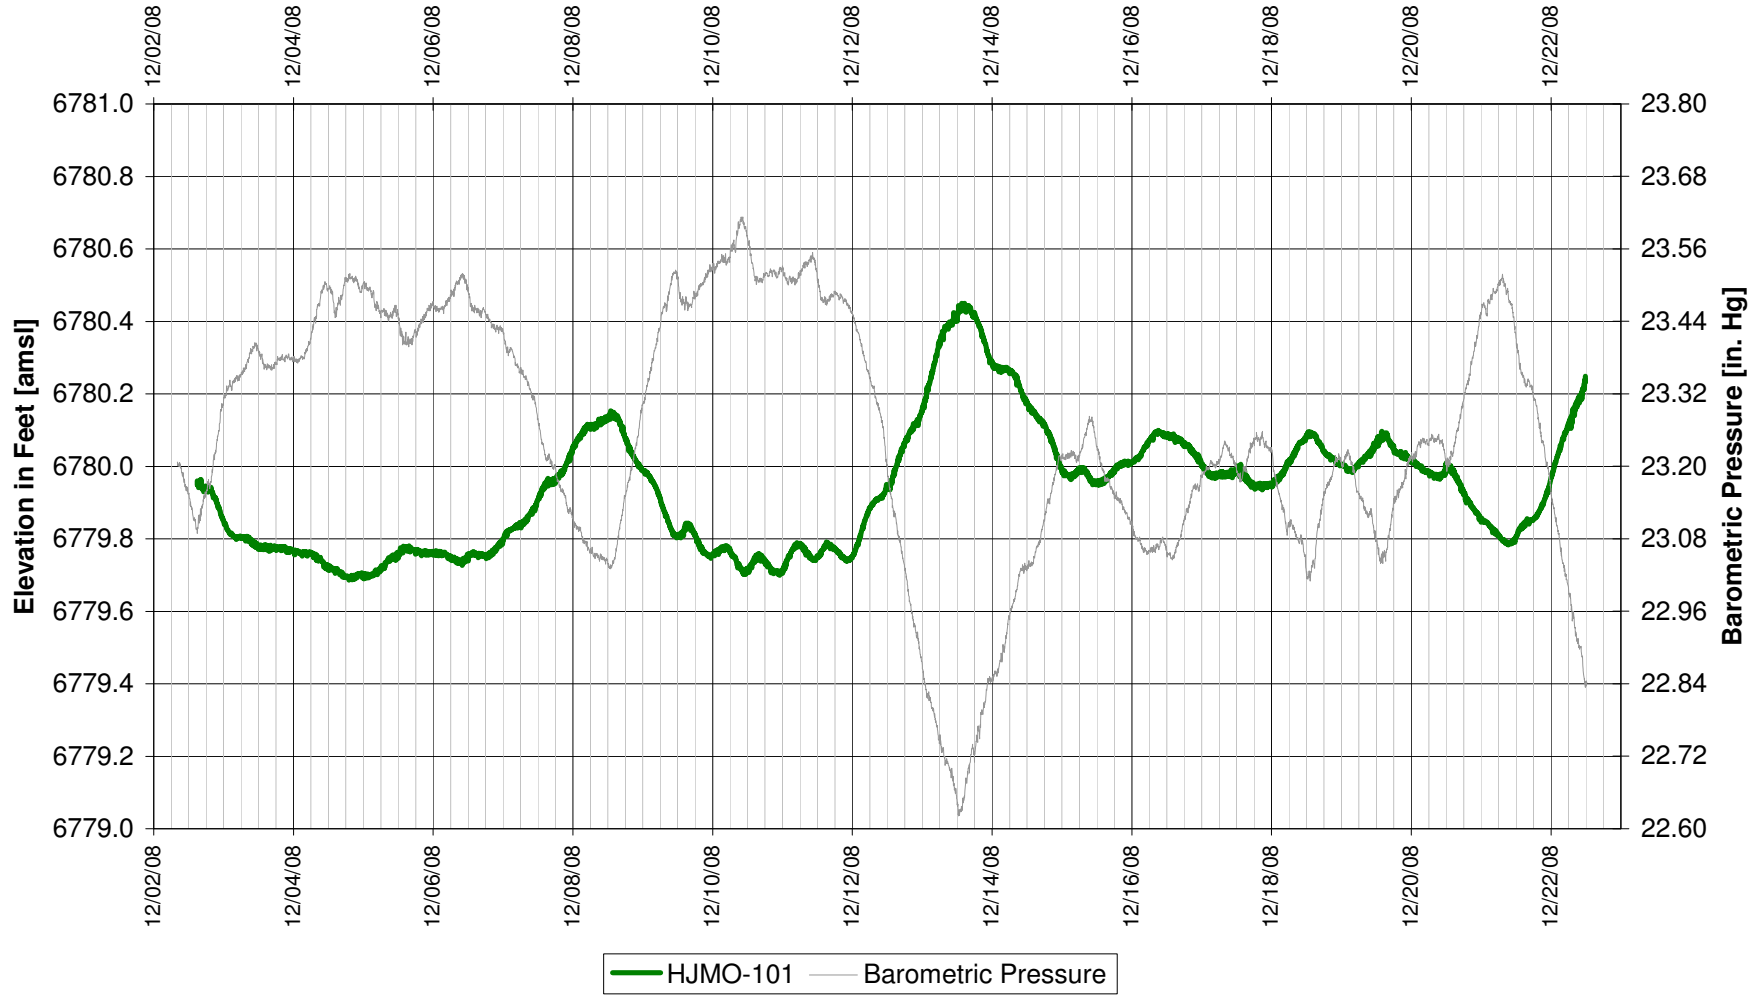

UR Energy
Lost Creek Mine Unit 1
South Test, North Side of Fault
'LFG' Sand Overlying Monitor Well