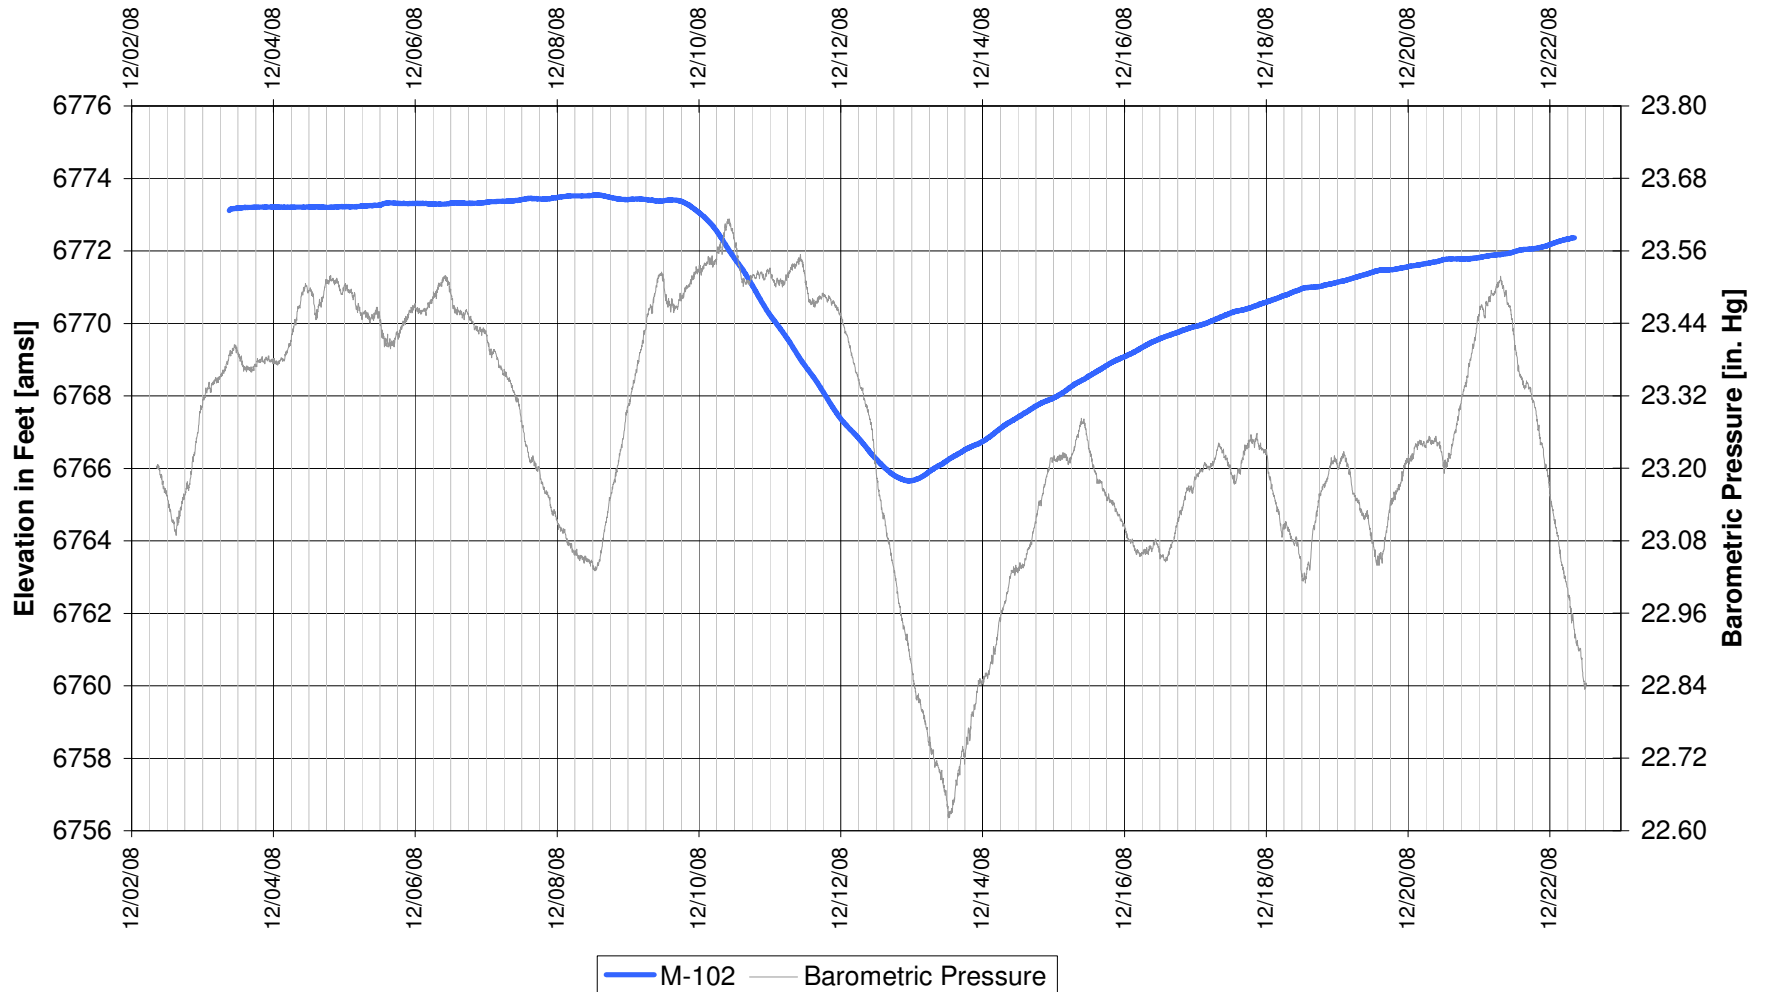

UR Energy
Lost Creek Mine Unit 1
South Test, South Side of Fault
'HJ' Sand Production Zone Monitor Well