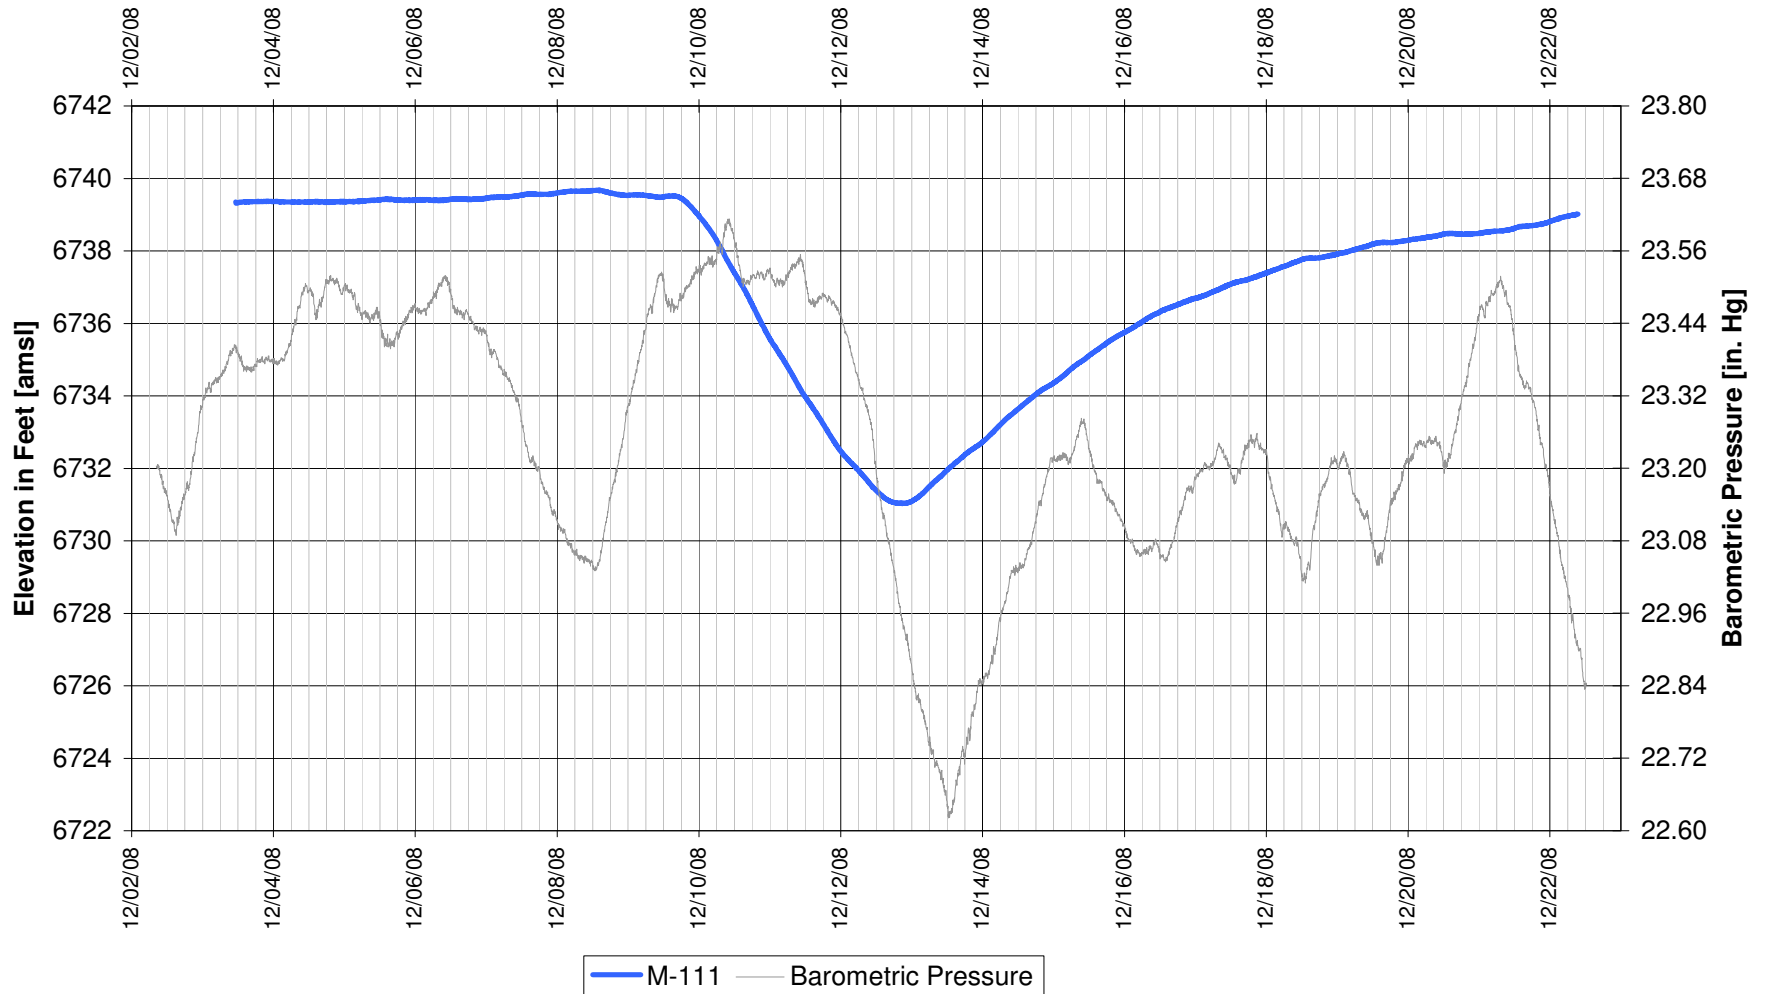

UR Energy
Lost Creek Mine Unit 1
South Test, South Side of Fault
'HJ' Sand Production Zone Monitor Well