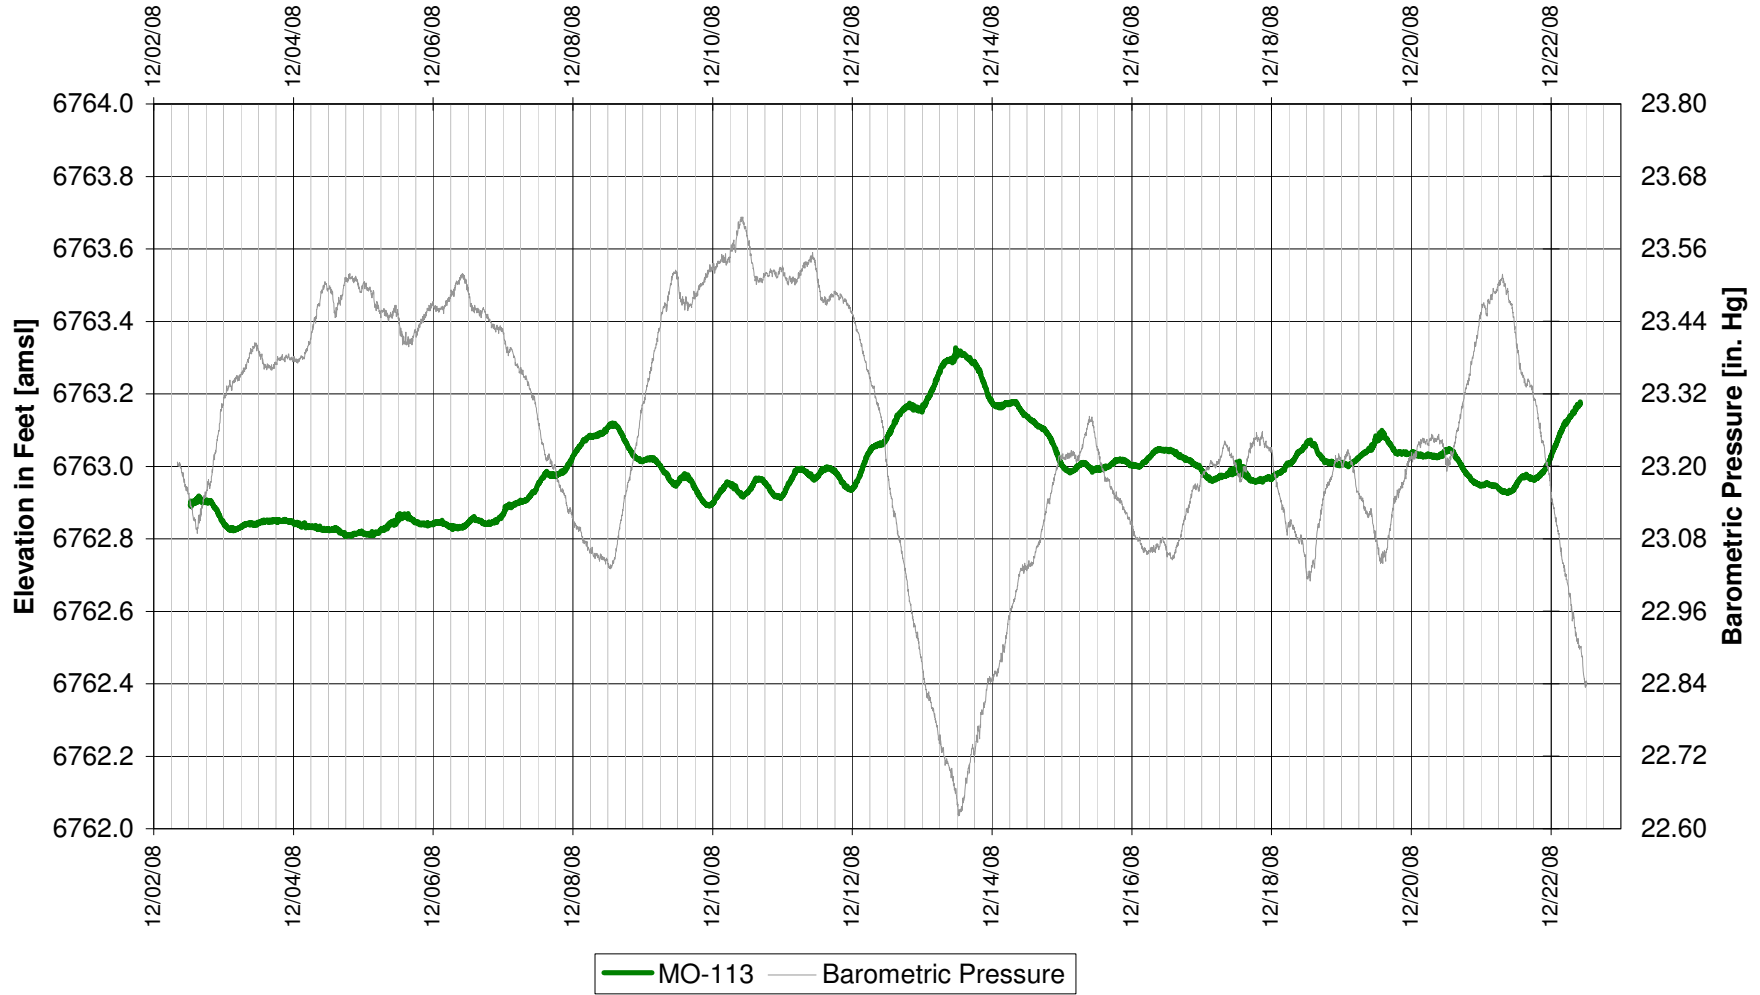

UR Energy
Lost Creek Mine Unit 1
South Test, South Side of Fault
'LFG' Sand Overlying Monitor Well