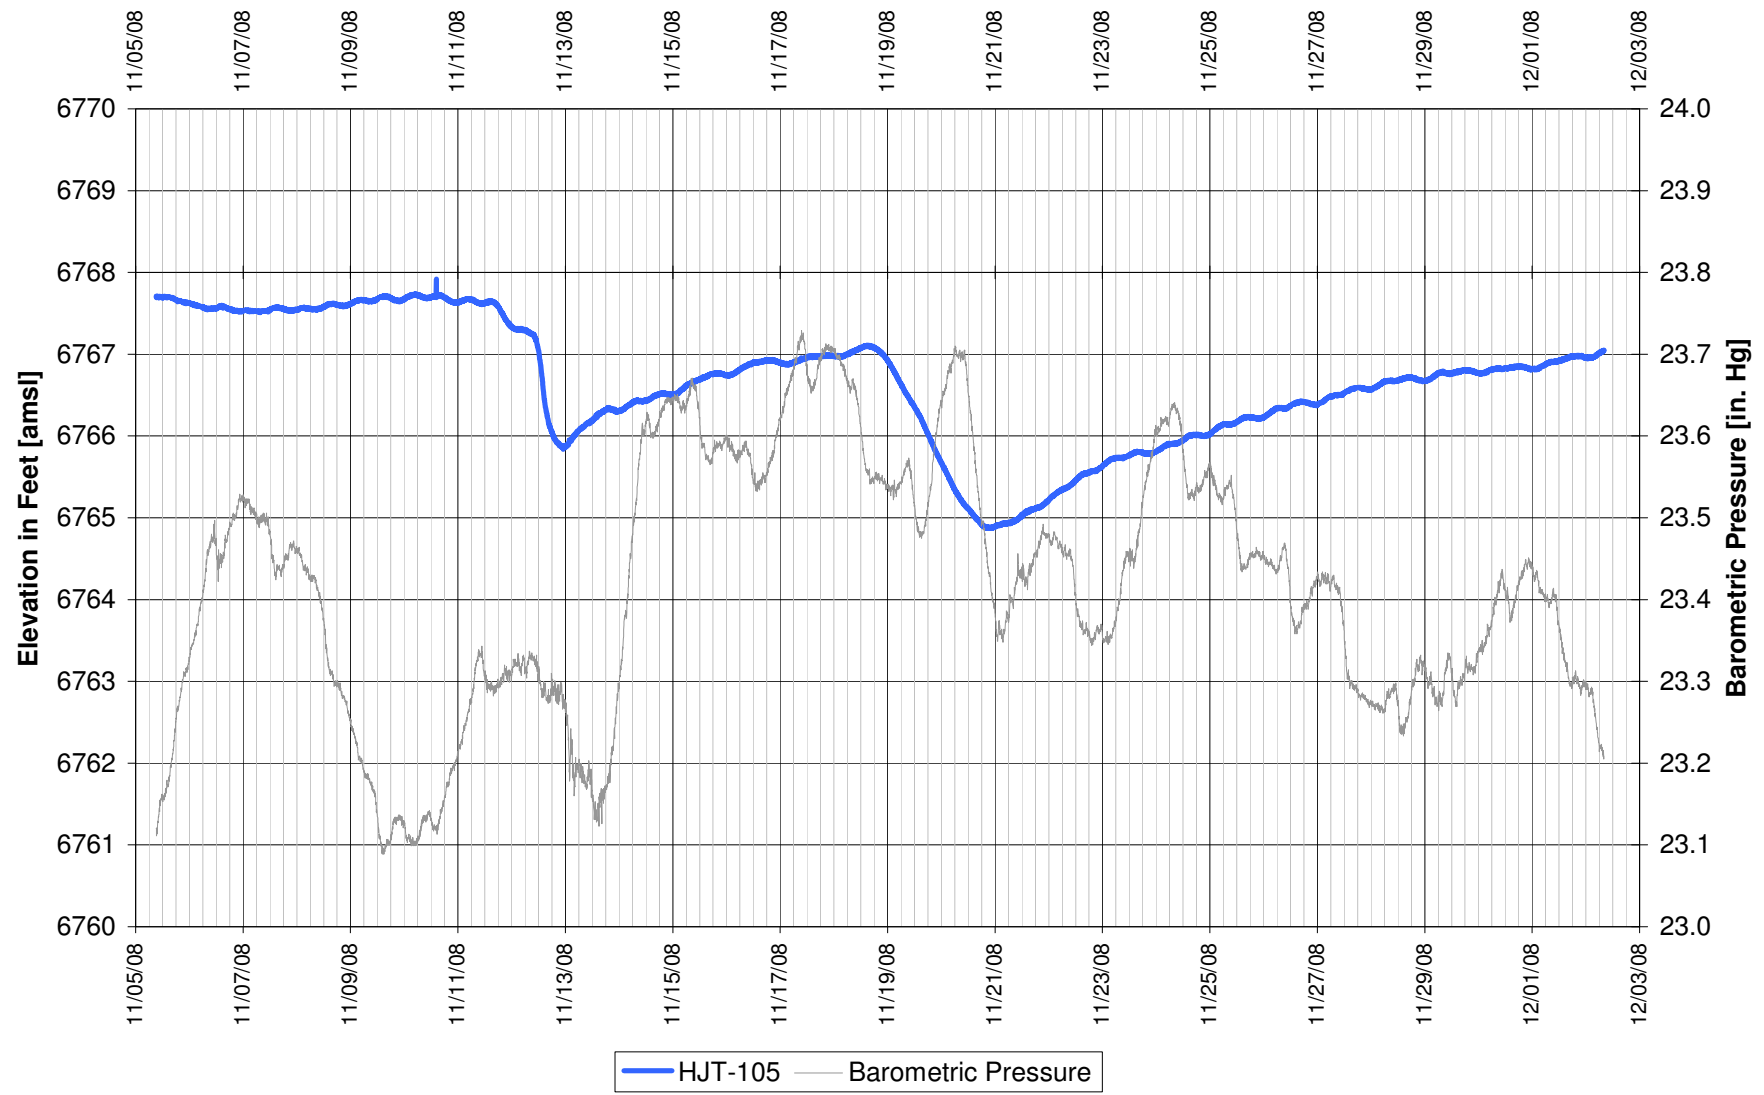

APPENDIX B
WATER LEVEL ELEVATIONS VS
BAROMETRIC PRESSURE

APPENDIX B-1 NORTH TEST

UR Energy
Lost Creek Mine Unit 1
North Test, North Side of Fault
'HJ' Sand Production Zone Pumping Well

UR Energy
Lost Creek Mine Unit 1
North Test, North Side of Fault
'HJ' Sand Production Zone Monitor Well

UR Energy
Lost Creek Mine Unit 1
North Test, South Side of Fault
'HJ' Sand Production Zone Monitor Well

UR Energy
Lost Creek Mine Unit 1
North Test, South Side of Fault
'HJ' Sand Production Zone Monitor Well