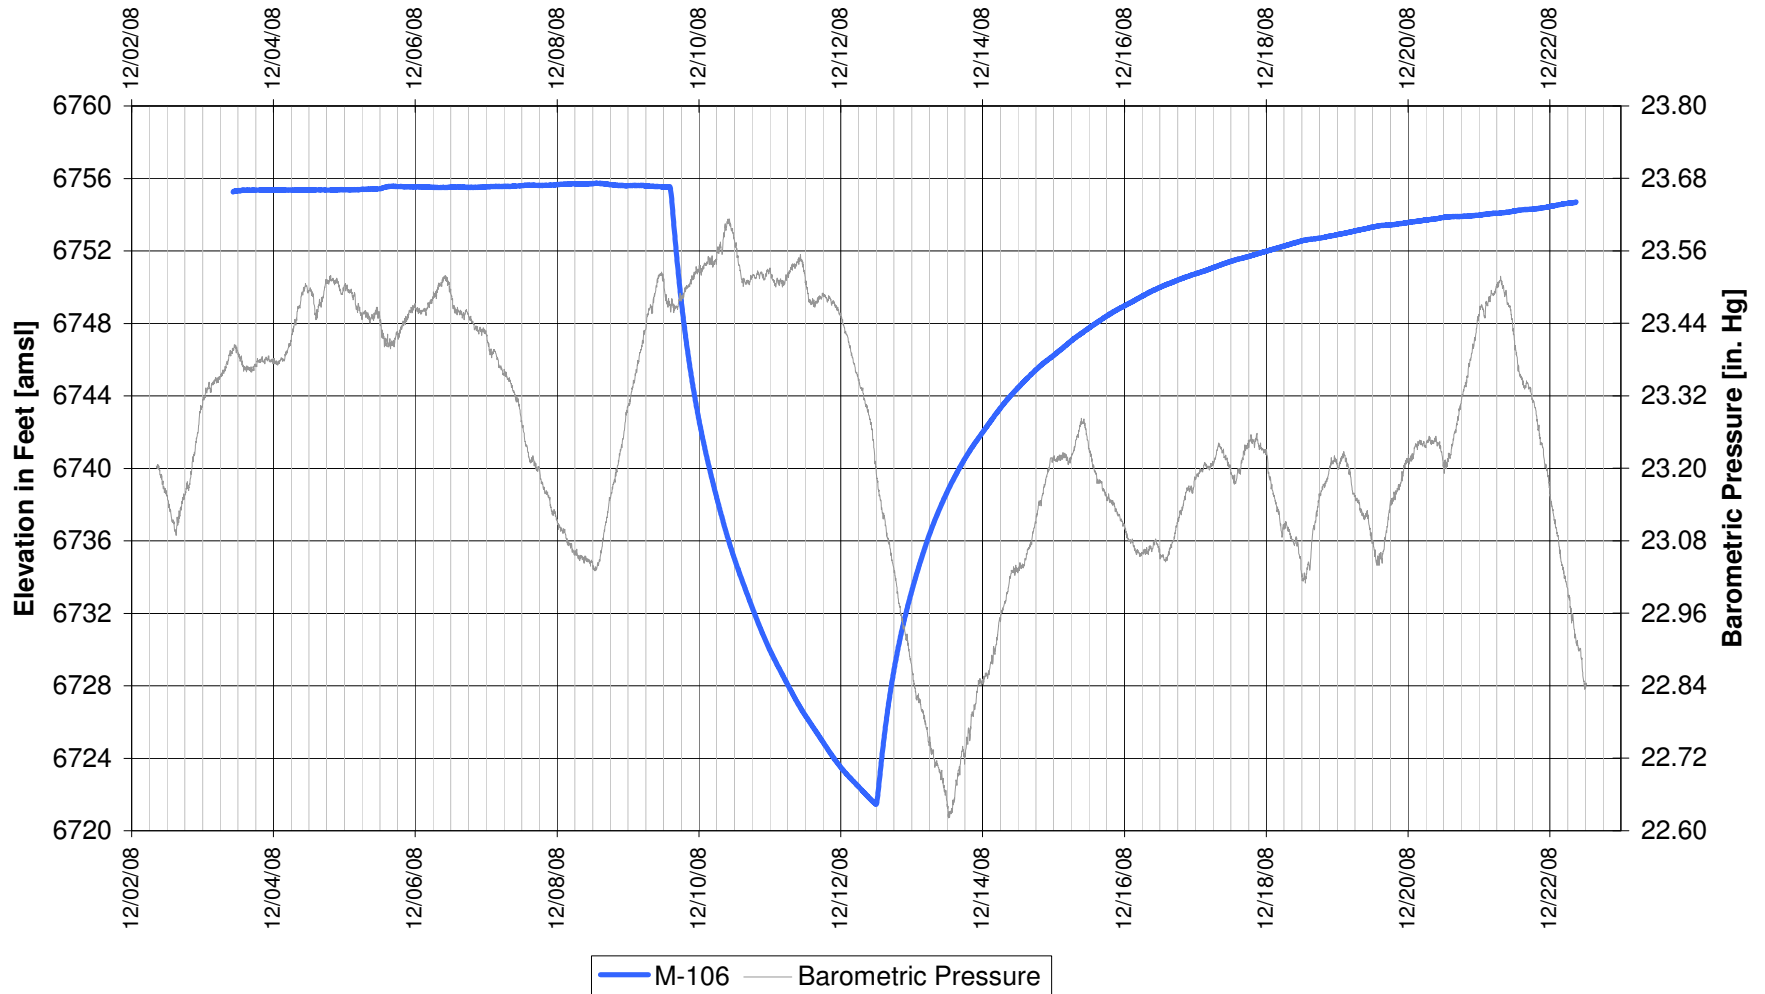

UR Energy
Lost Creek Mine Unit 1
South Test, South Side of Fault
'HJ' Sand Production Zone Monitor Well