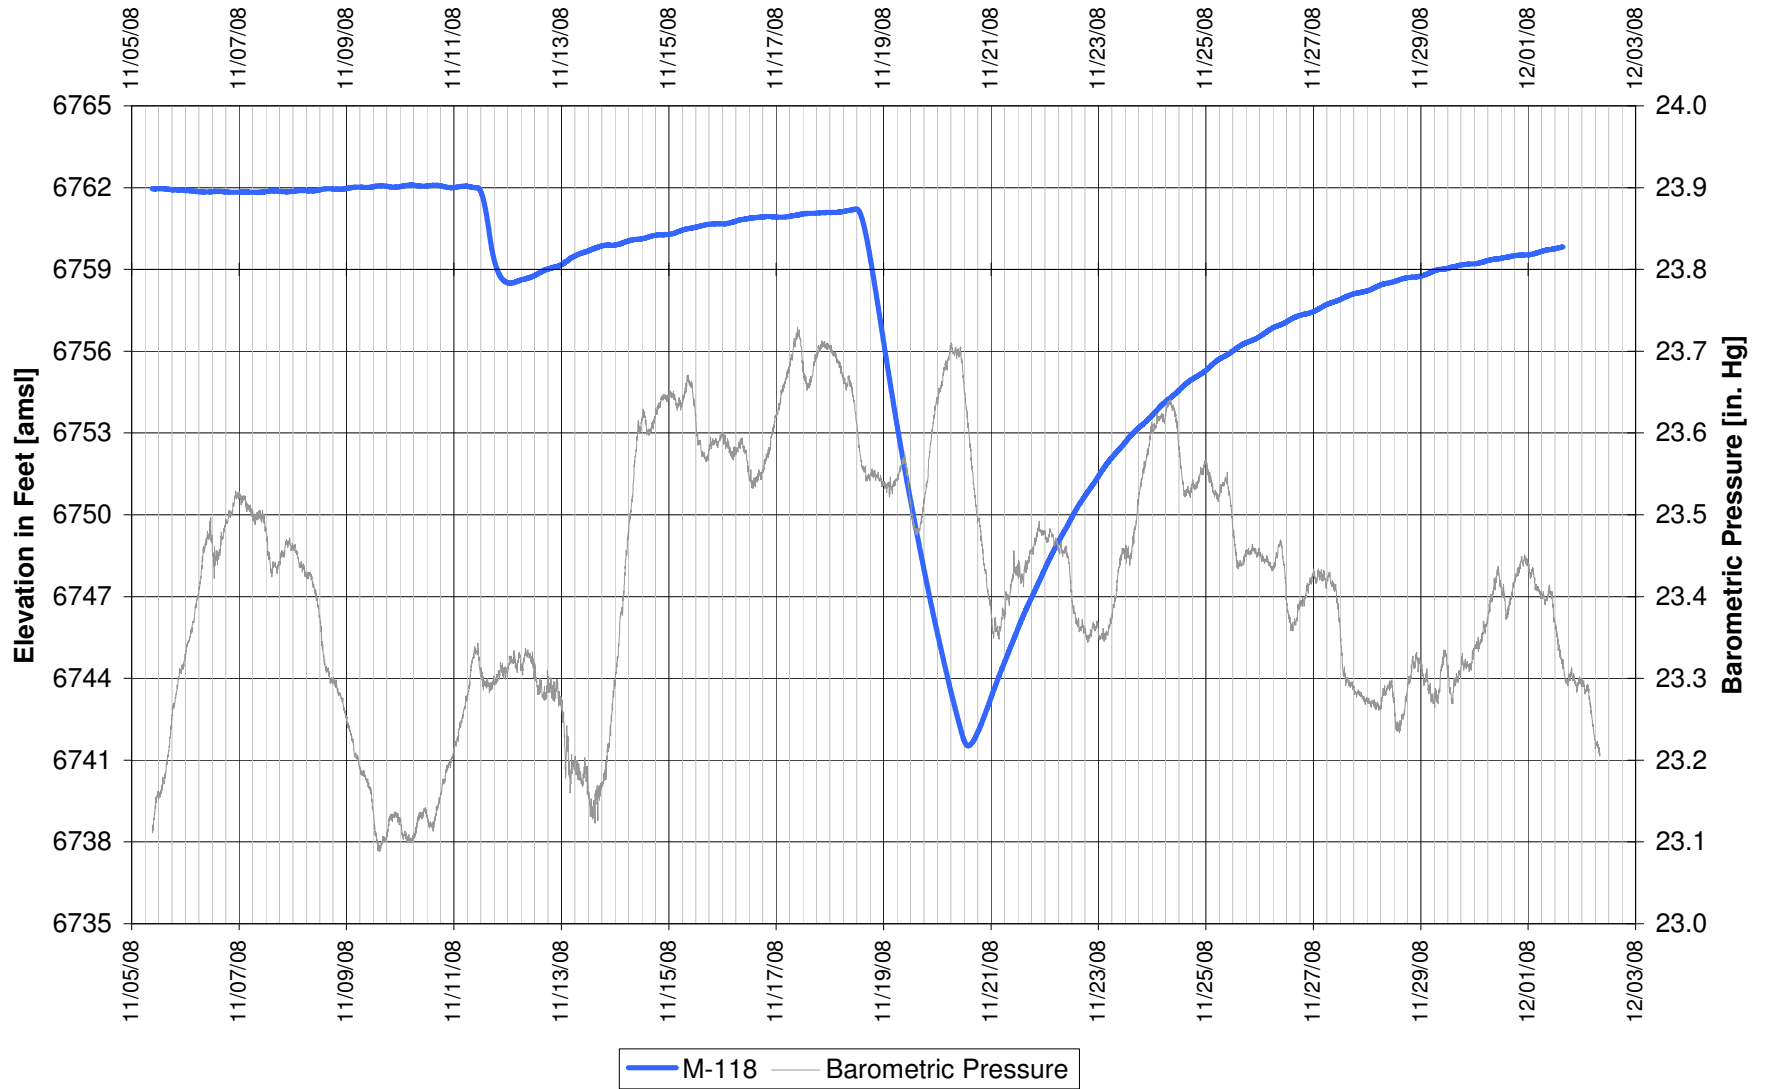

**UR Energy
Lost Creek Mine Unit 1
North Test, North Side of Fault
'HJ' Sand Production Zone Monitor Well**