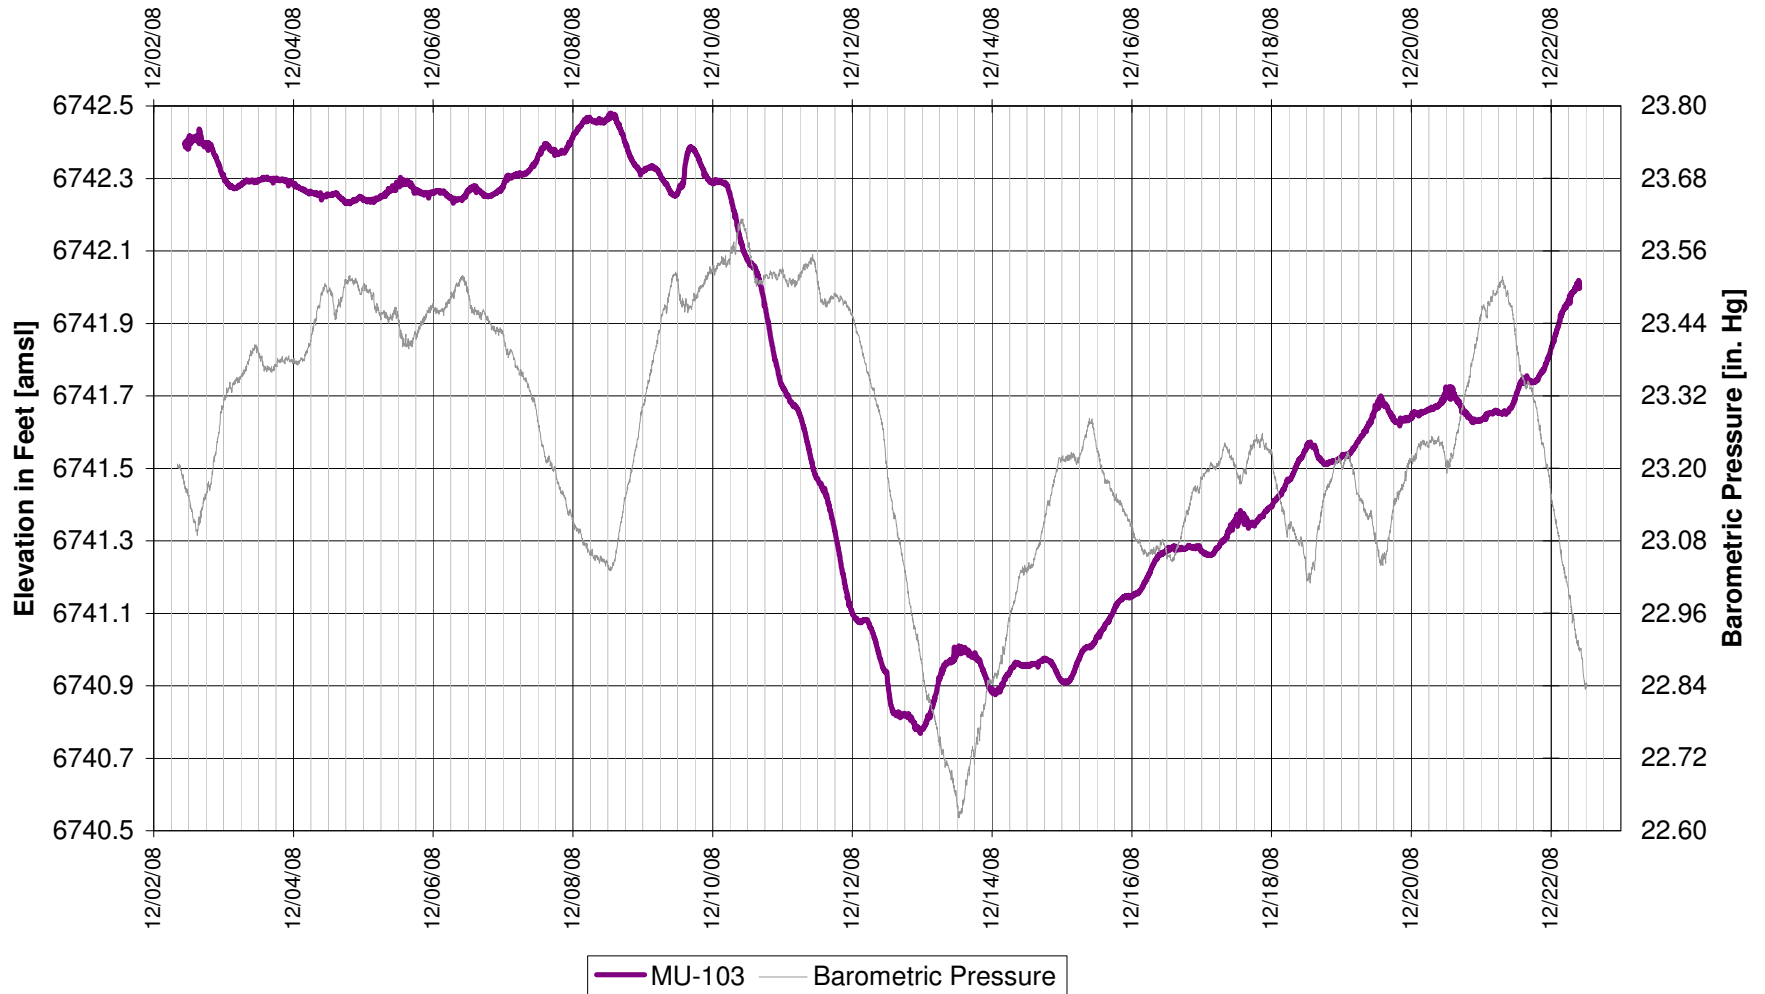

UR Energy
Lost Creek Mine Unit 1
South Test, South Side of Fault
'UKM' Sand Underlying Monitor Well