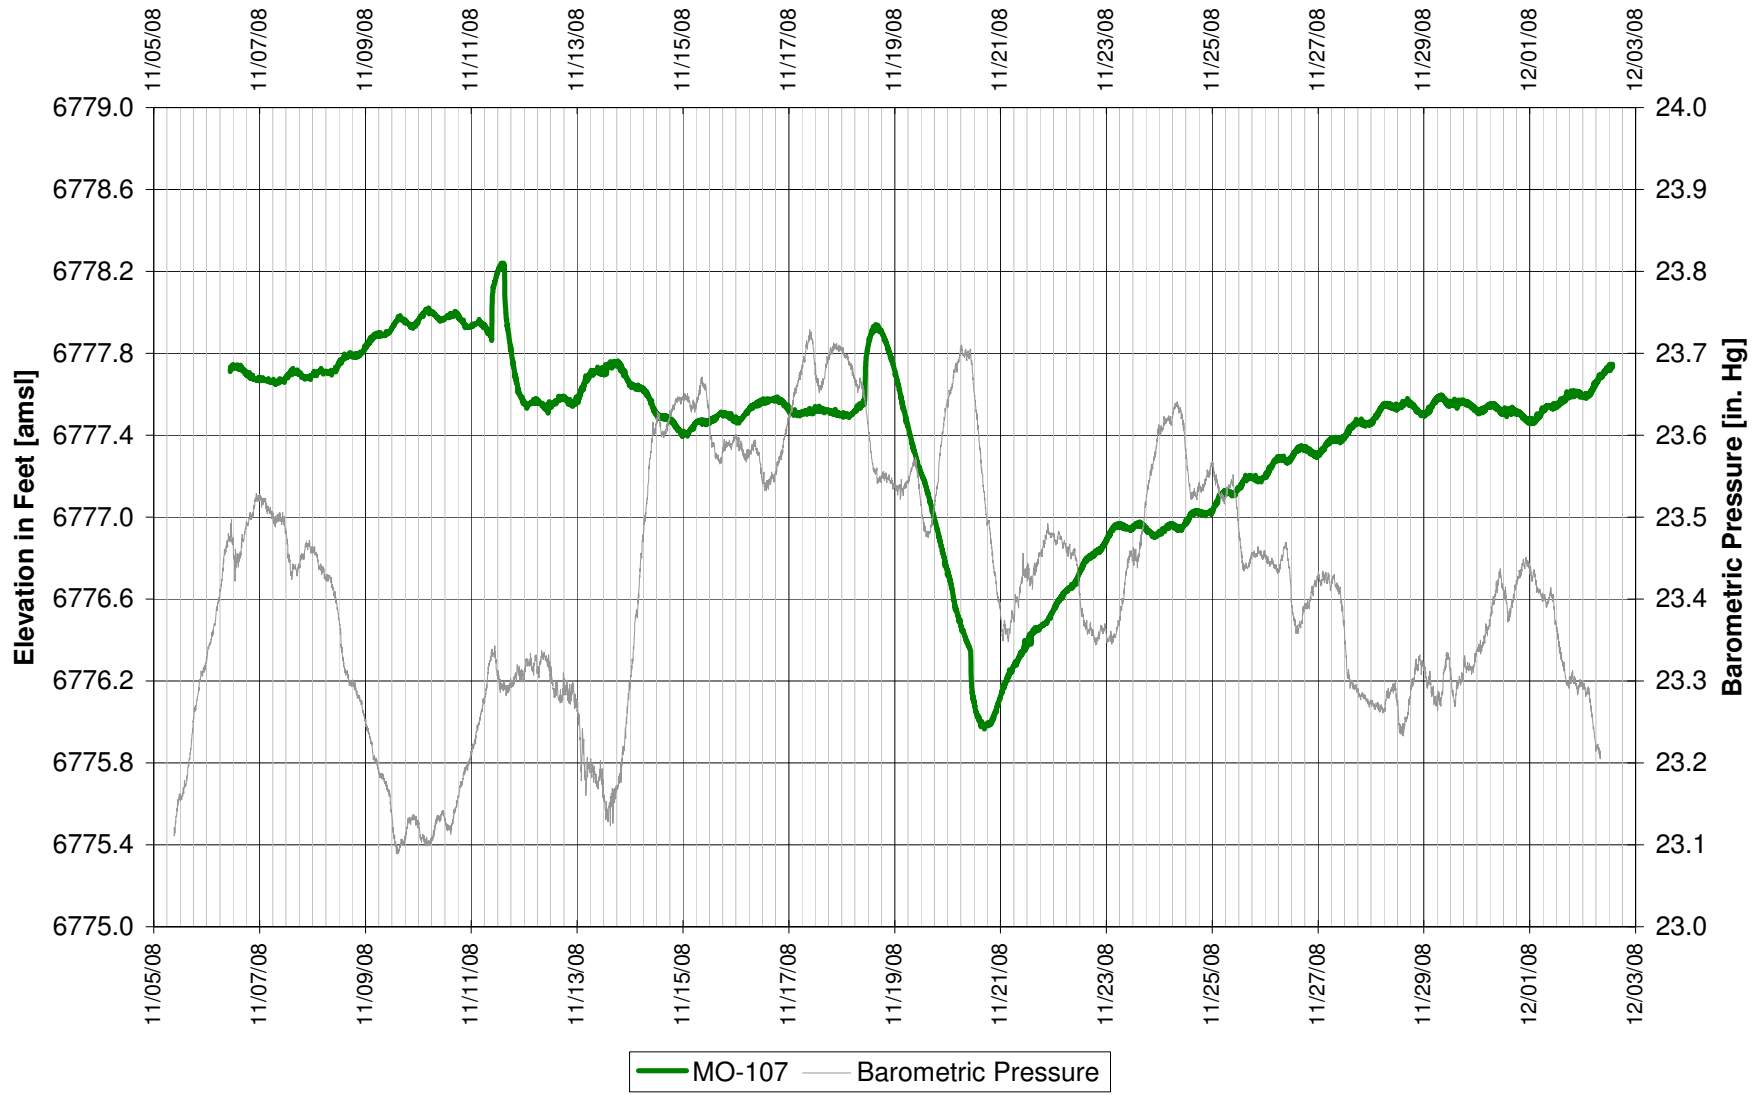

UR Energy
Lost Creek Mine Unit 1
North Test, North Side of Fault
'LFG' Sand Overlying Monitor Well