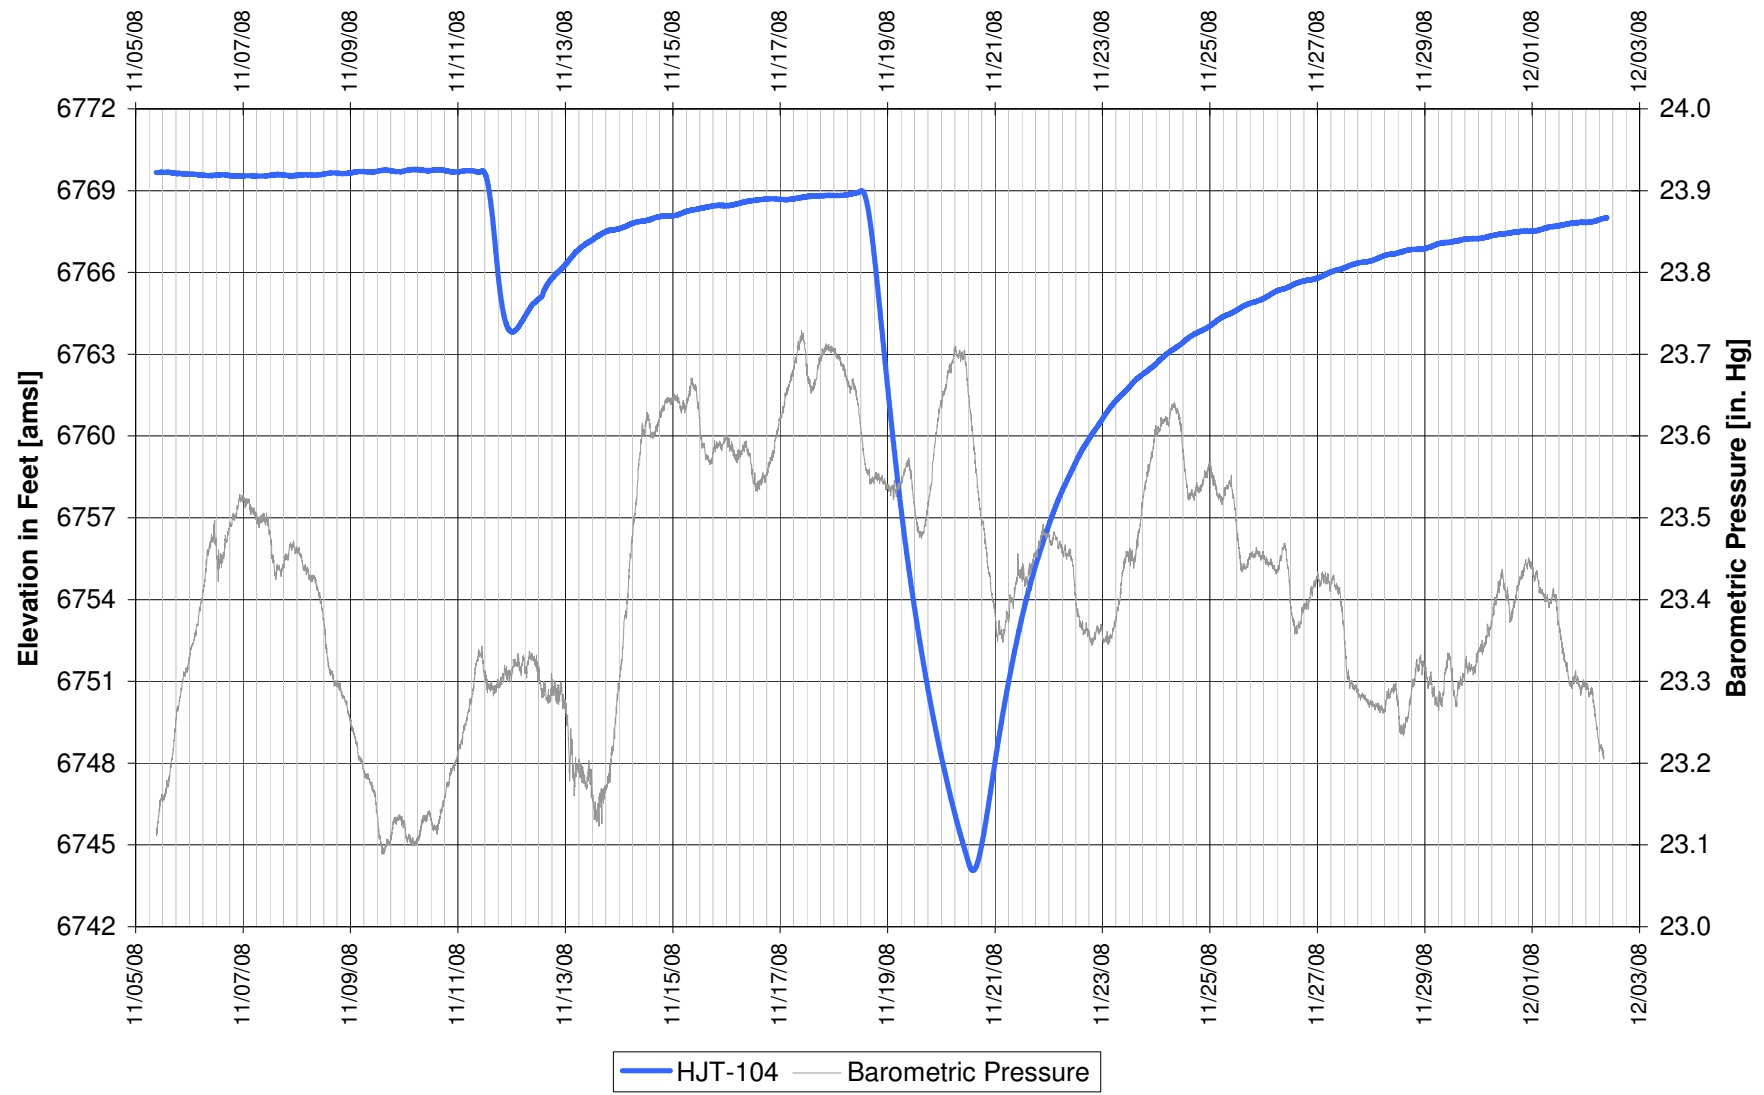

APPENDIX B
WATER LEVEL ELEVATIONS VS
BAROMETRIC PRESSURE

APPENDIX B-1 NORTH TEST

UR Energy
Lost Creek Mine Unit 1
North Test, North Side of Fault
'HJ' Sand Production Zone Pumping Well

UR Energy
Lost Creek Mine Unit 1
North Test, North Side of Fault
'HJ' Sand Production Zone Monitor Well

UR Energy
Lost Creek Mine Unit 1
North Test, South Side of Fault
'HJ' Sand Production Zone Monitor Well

UR Energy
Lost Creek Mine Unit 1
North Test, South Side of Fault
'HJ' Sand Production Zone Monitor Well