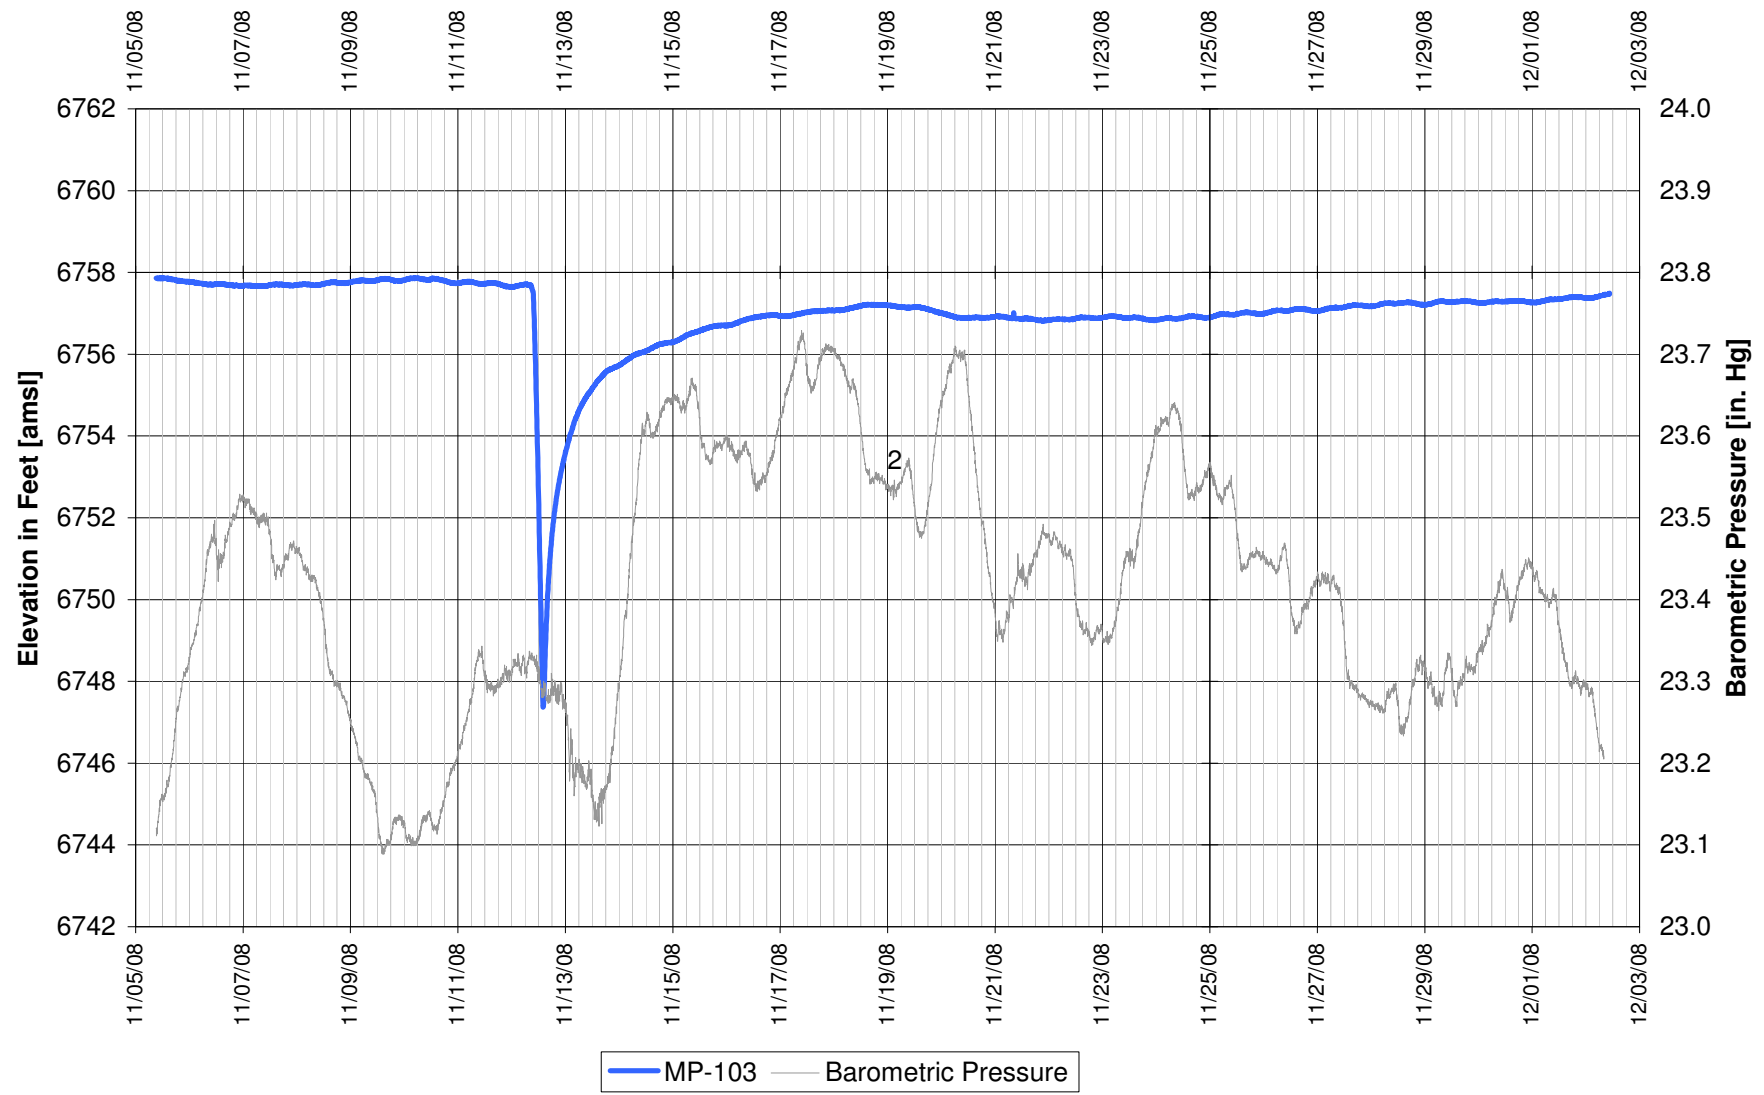

**UR Energy
Lost Creek Mine Unit 1
North Test, South Side of Fault
'HJ' Sand Production Zone Monitor Well**