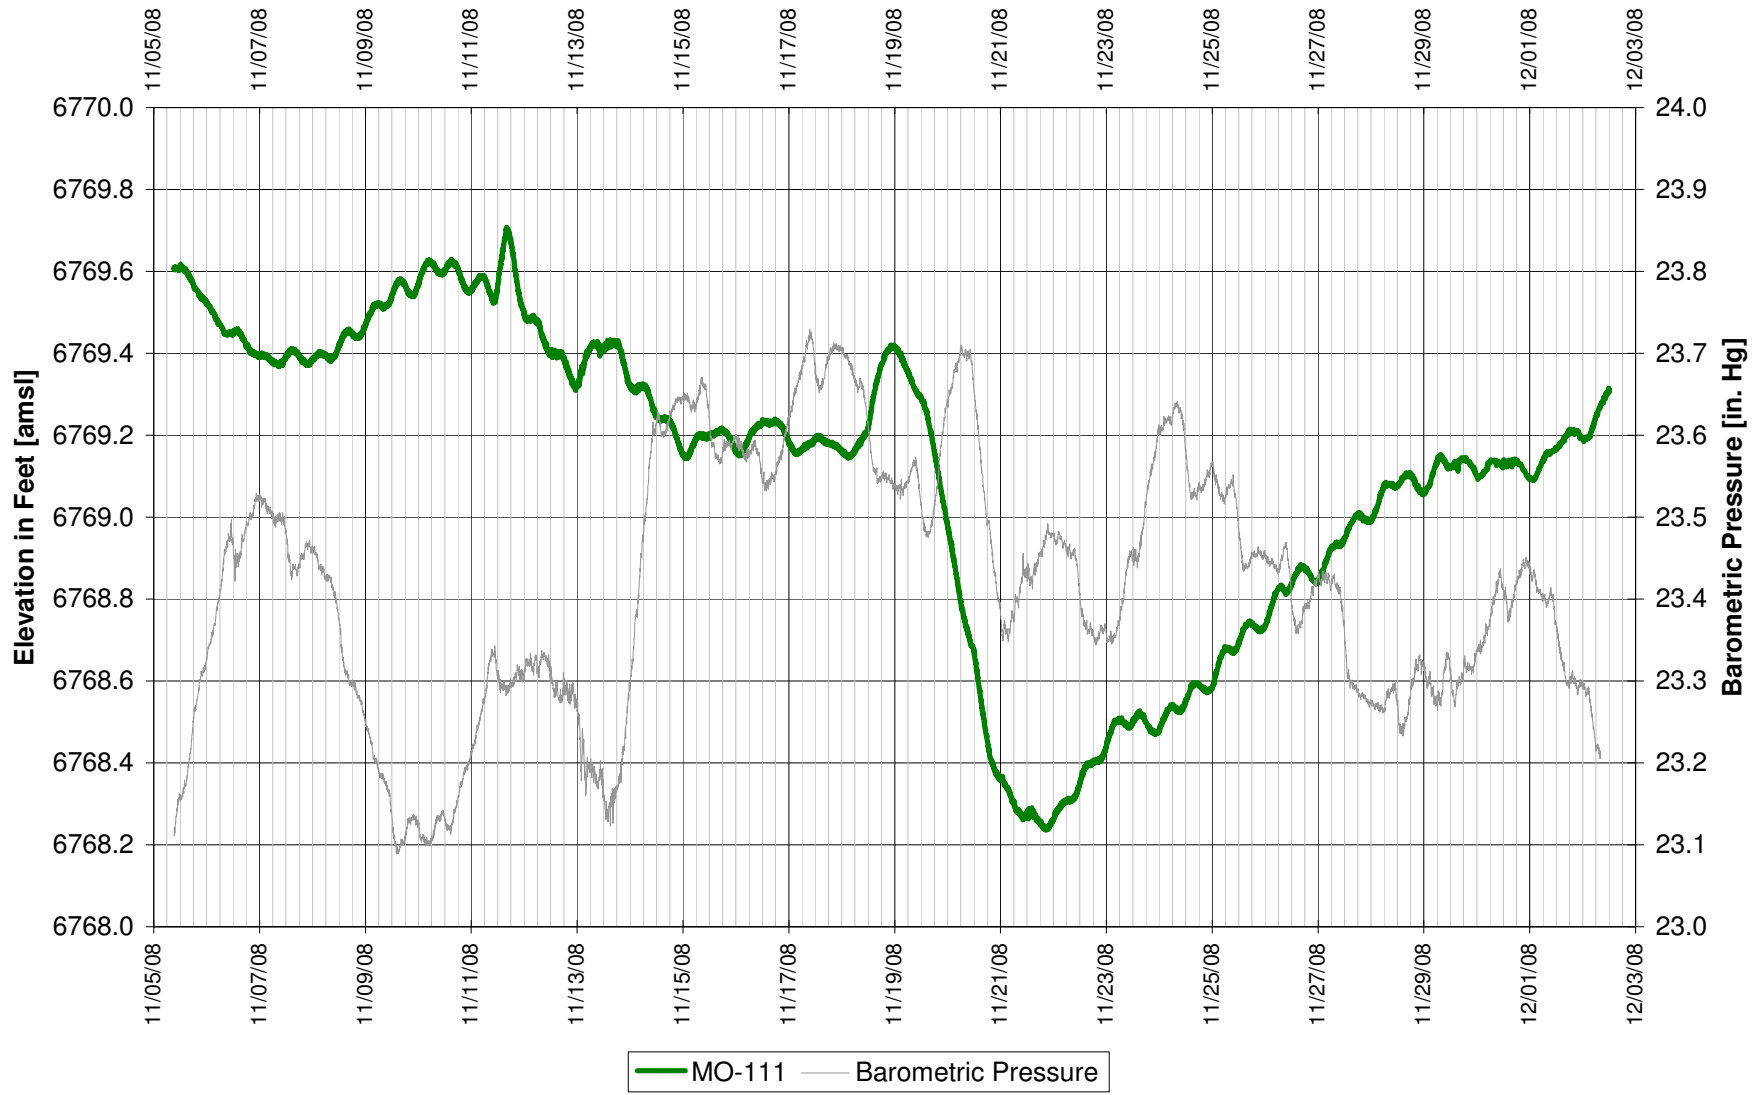

UR Energy
Lost Creek Mine Unit 1
North Test, North Side of Fault
'LFG' Sand Overlying Monitor Well