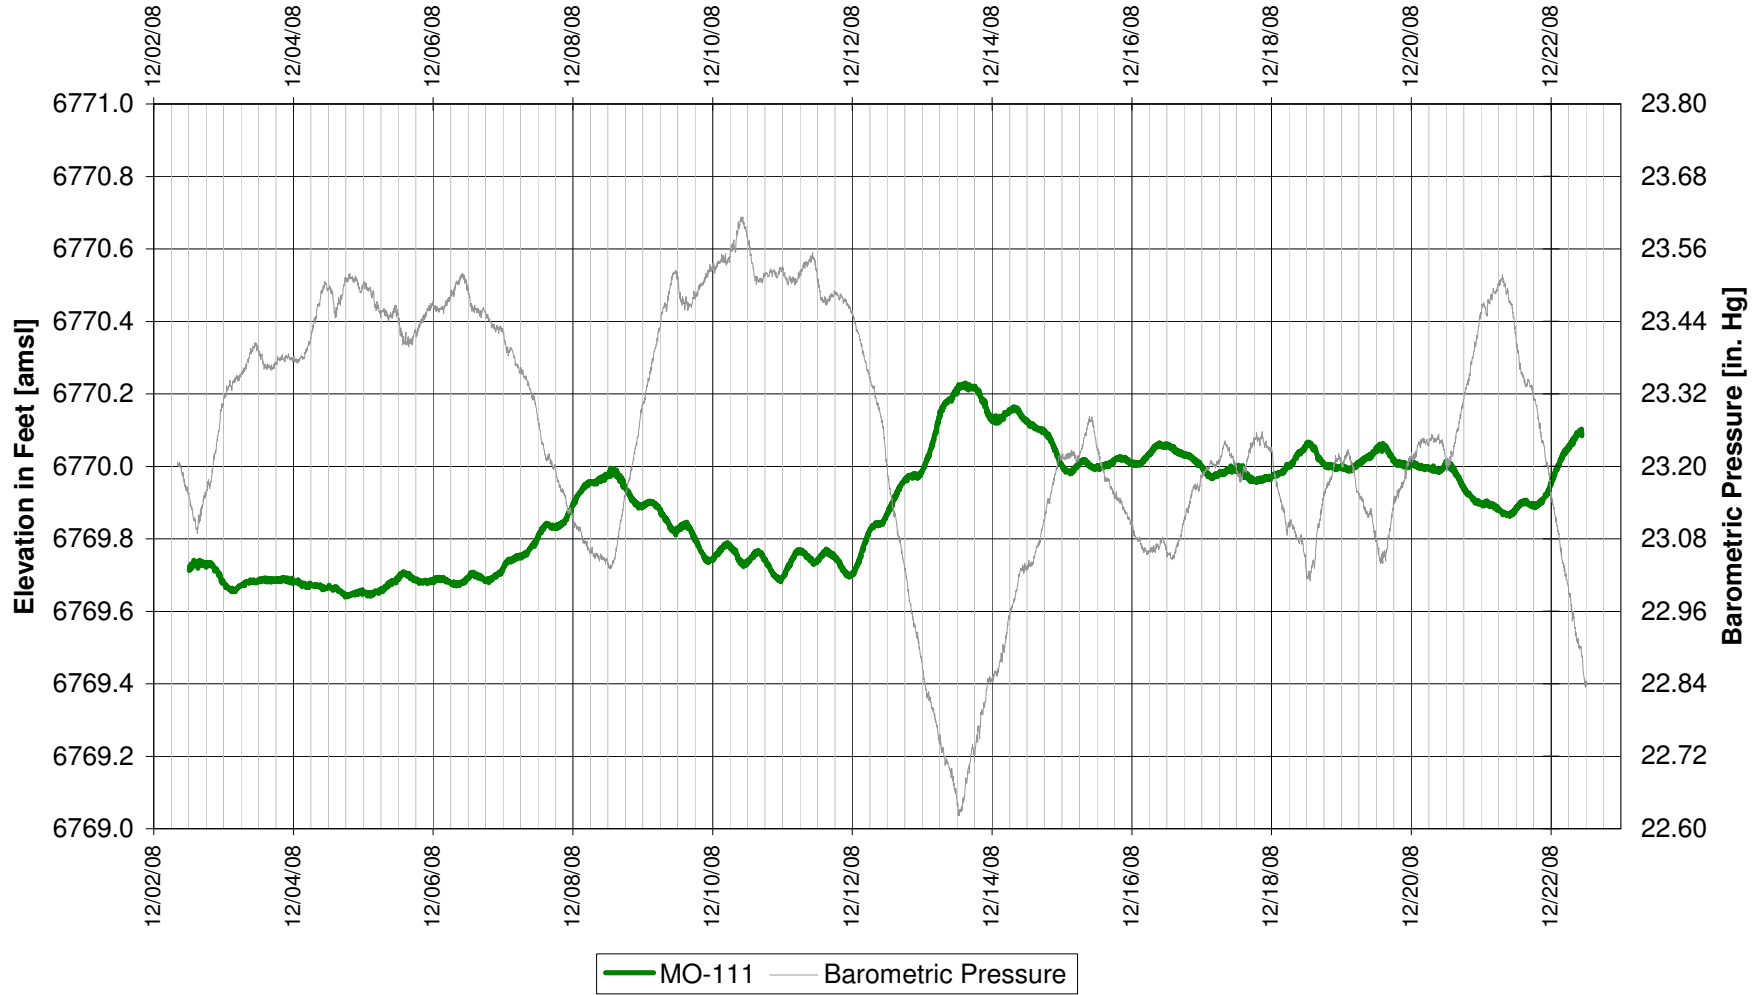

**UR Energy
Lost Creek Mine Unit 1
South Test, North Side of Fault
'LFG' Sand Overlying Monitor Well**