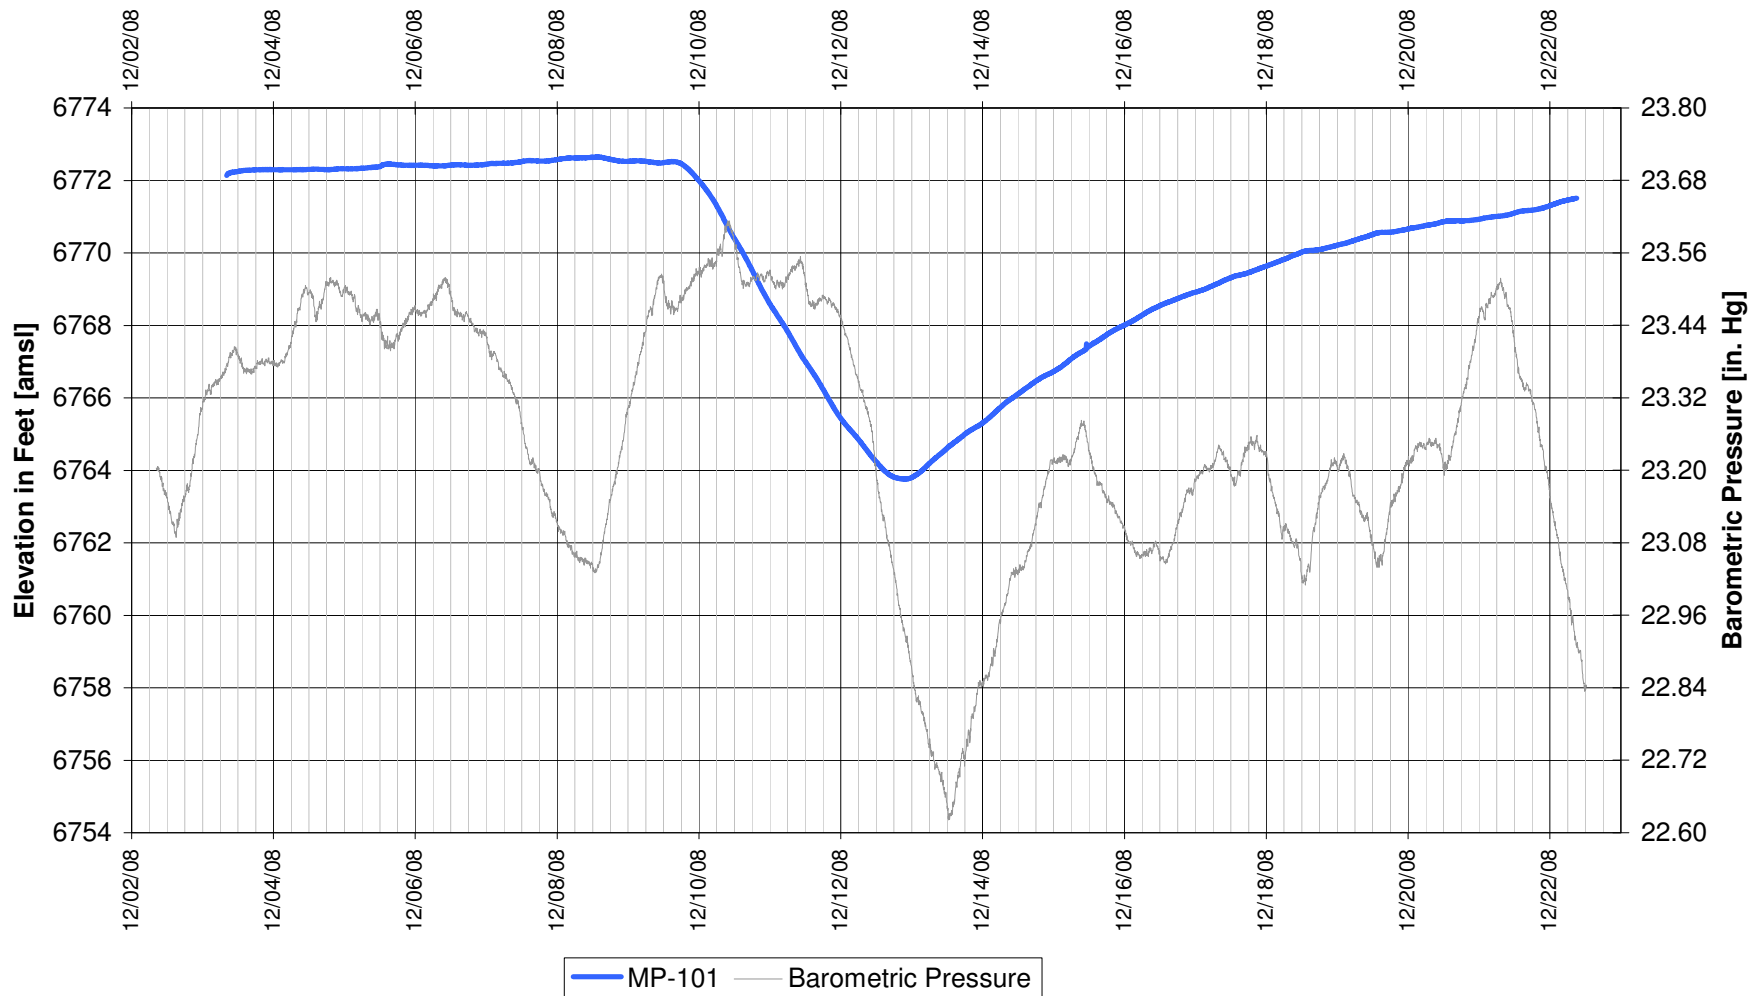

**UR Energy
Lost Creek Mine Unit 1
South Test, South Side of Fault
'HJ' Sand Production Zone Monitor Well**