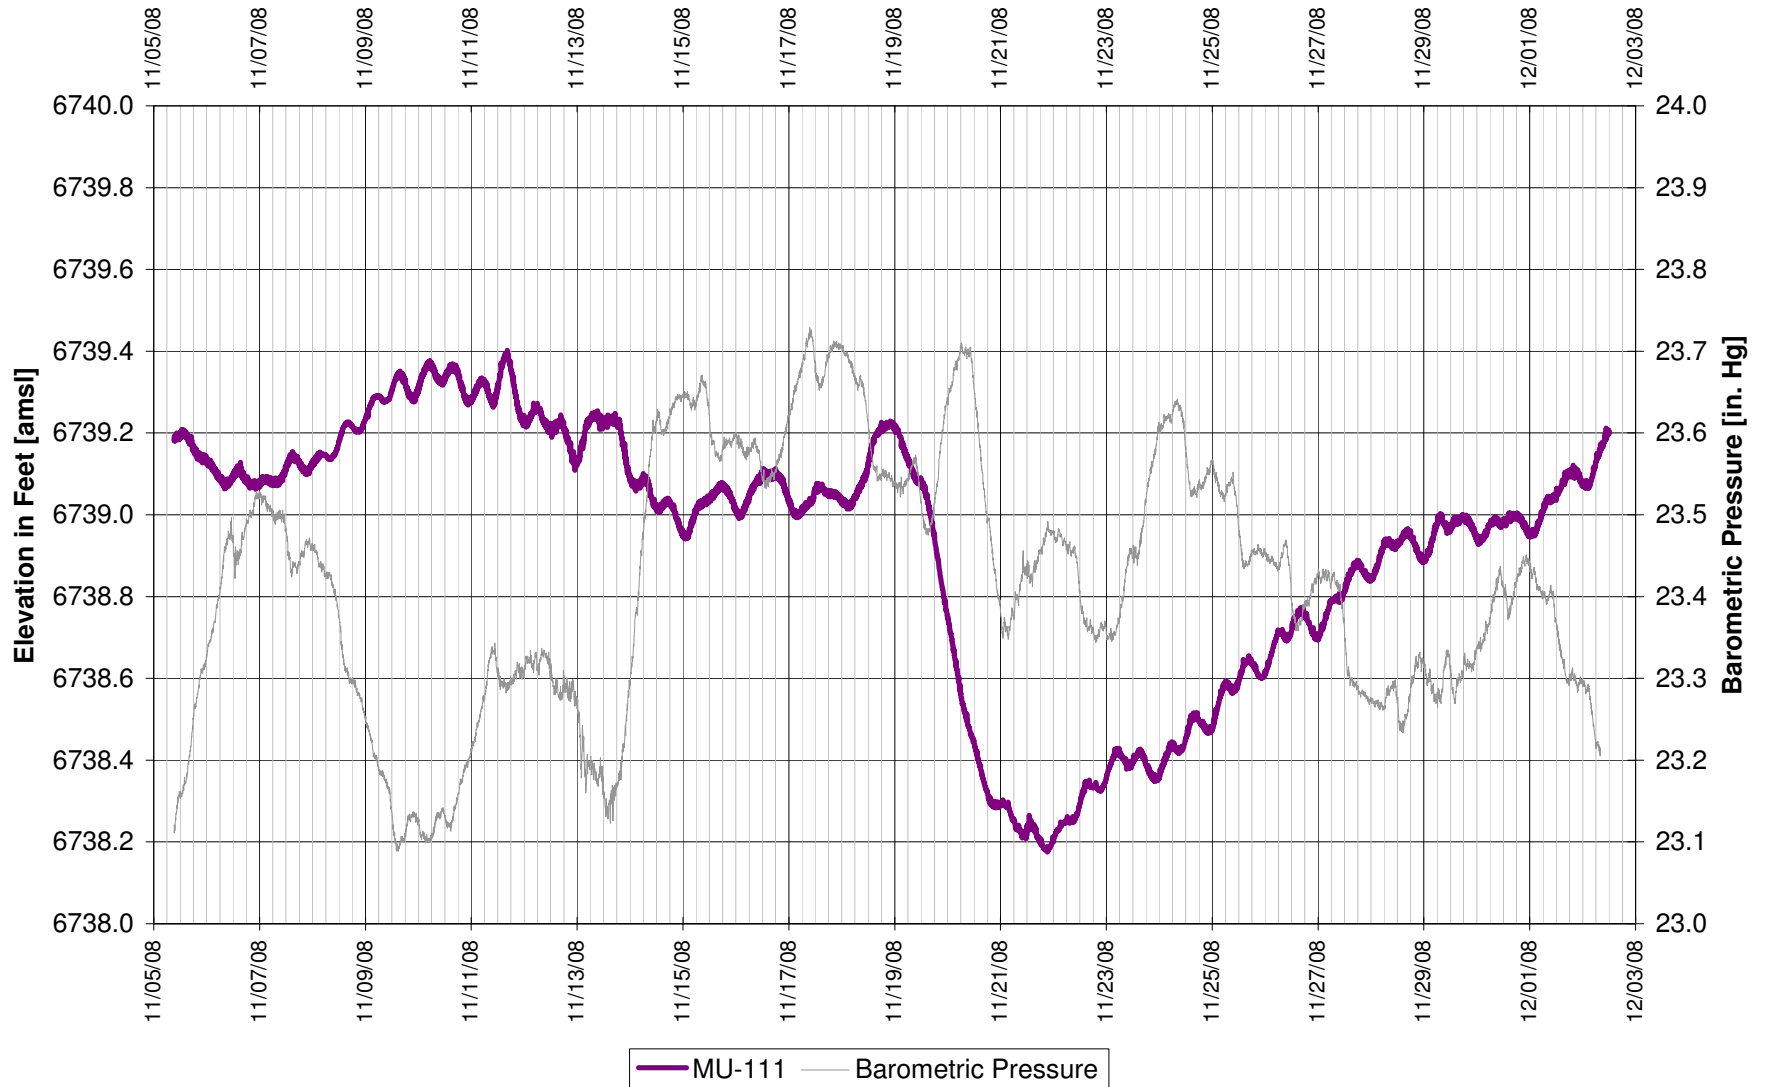

UR Energy
Lost Creek Mine Unit 1
North Test, North Side of Fault
'UKM' Sand Underlying Monitor Well