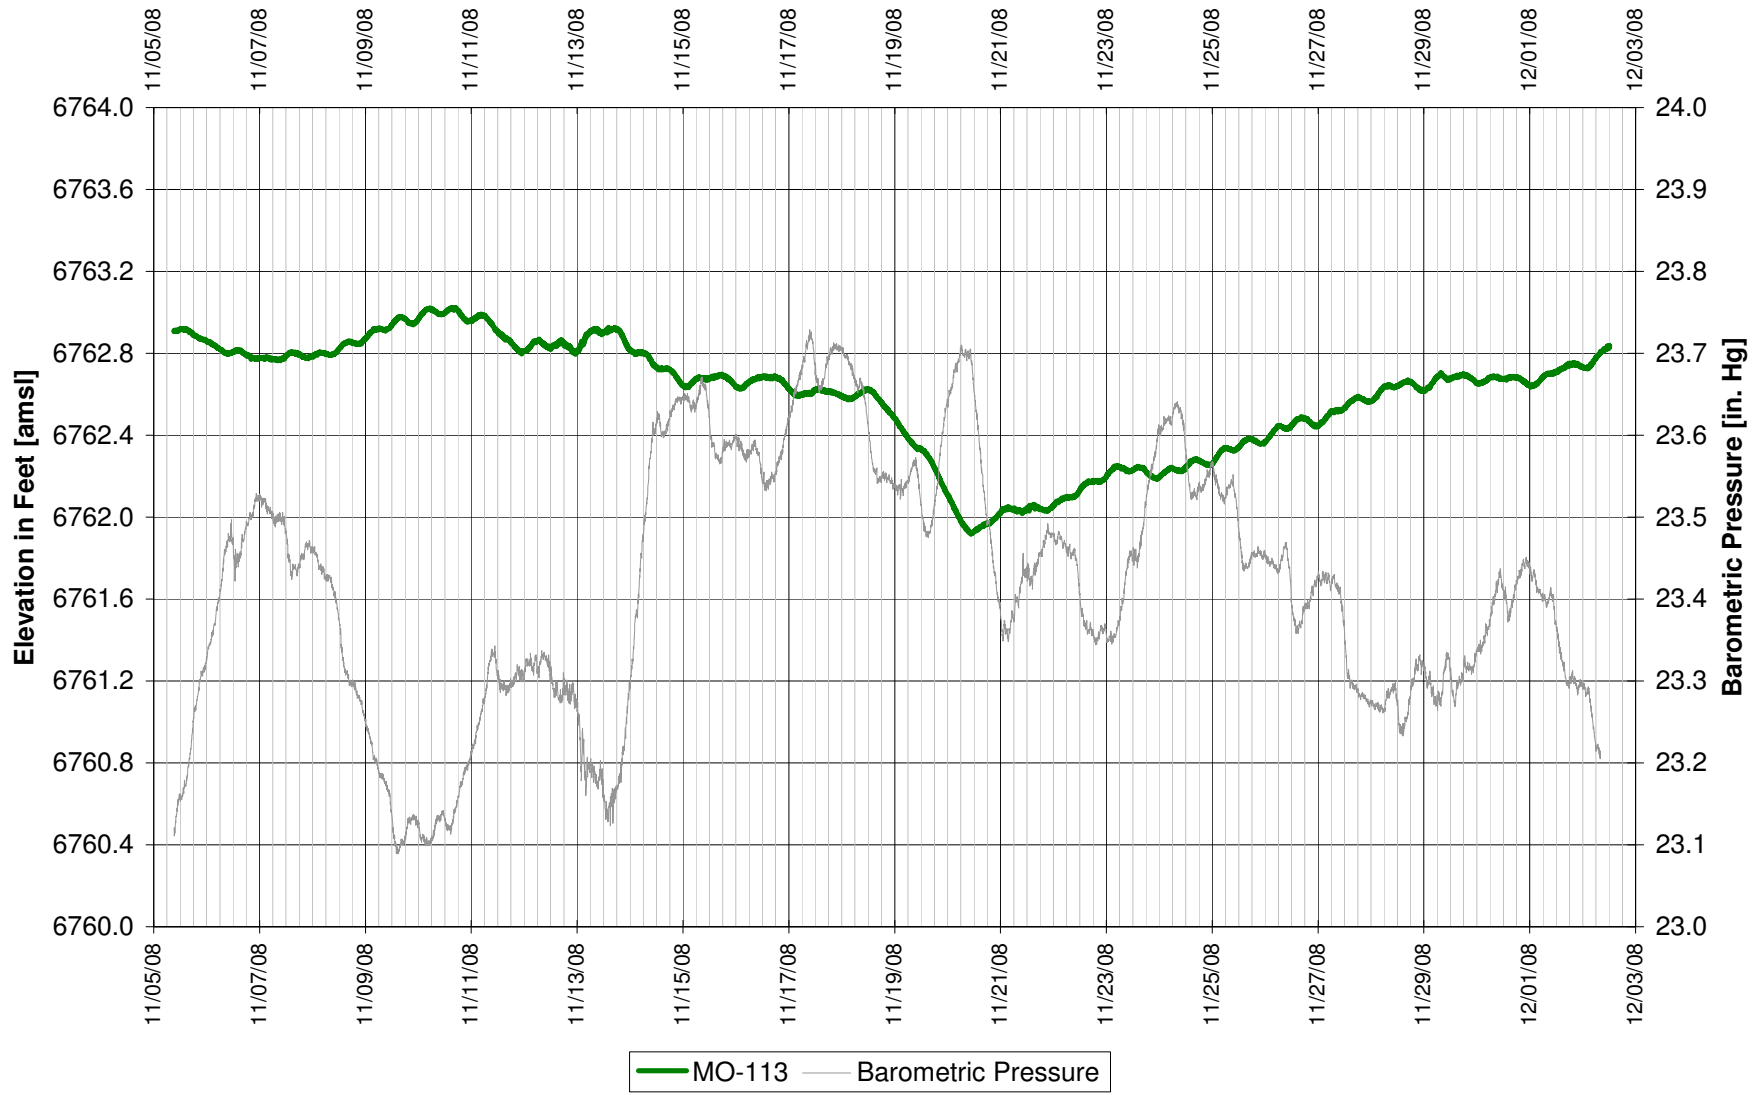

UR Energy
Lost Creek Mine Unit 1
North Test, South Side of Fault
'LFG' Sand Overlying Monitor Well