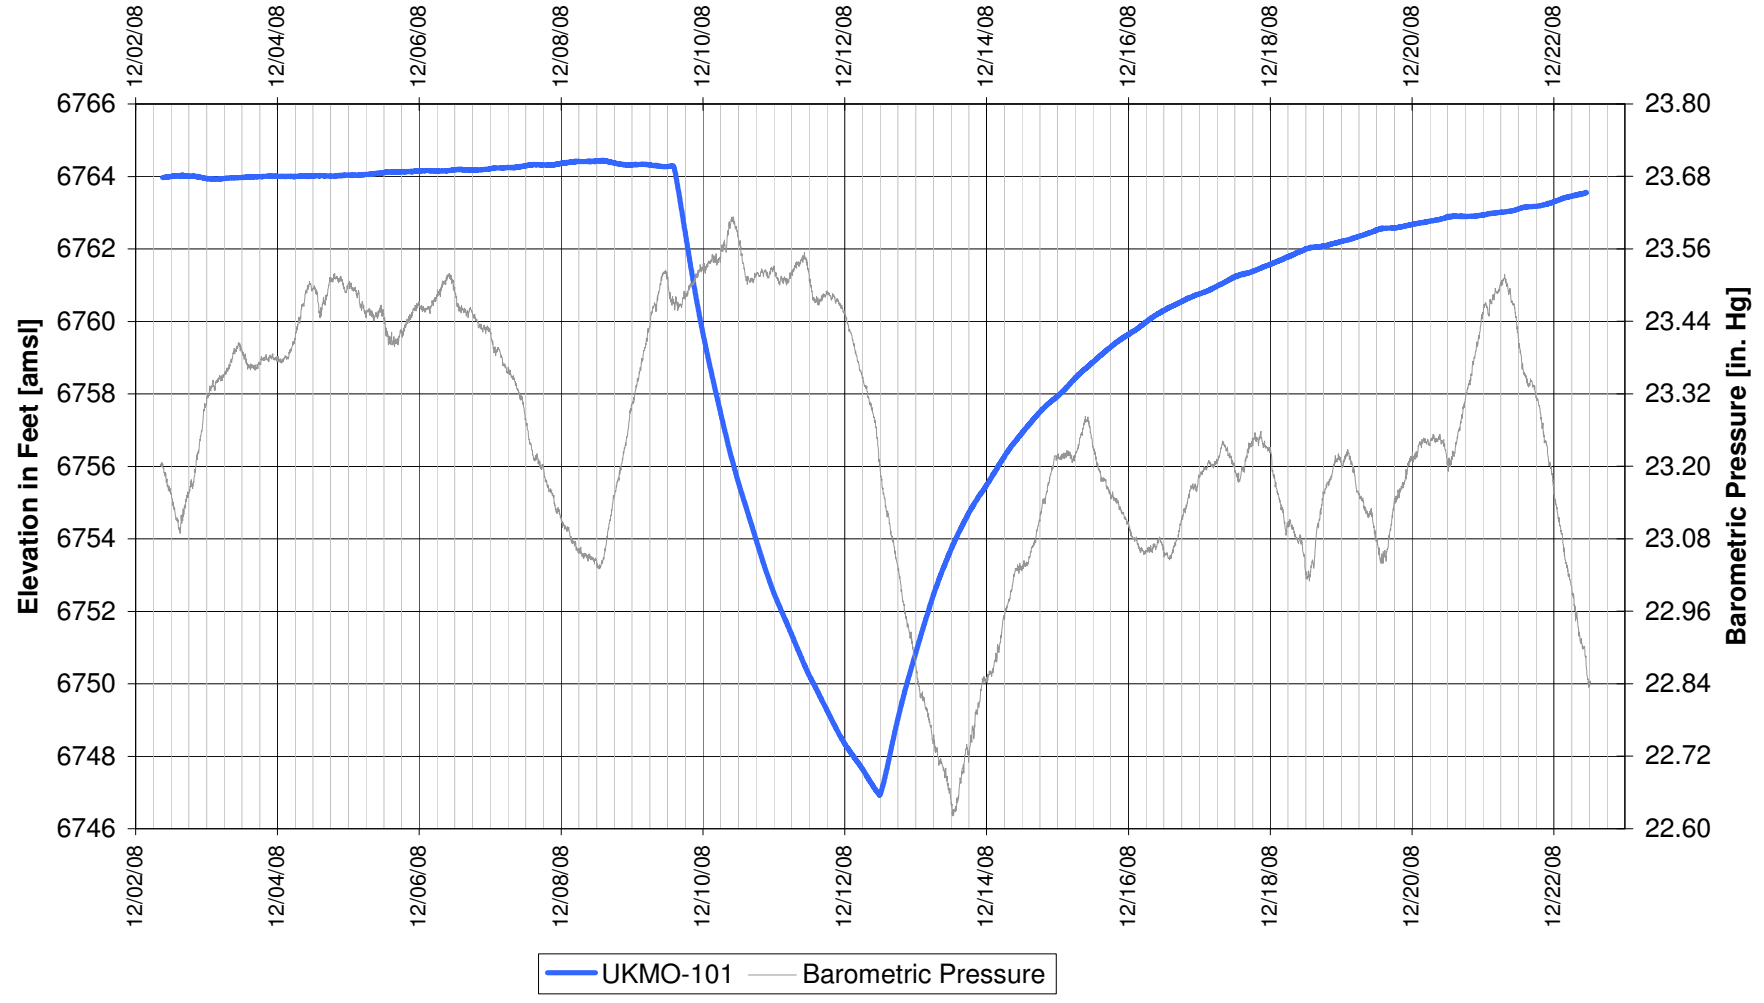

UR Energy
Lost Creek Mine Unit 1
South Test, South Side of Fault
'HJ' Sand Production Zone Monitor Well