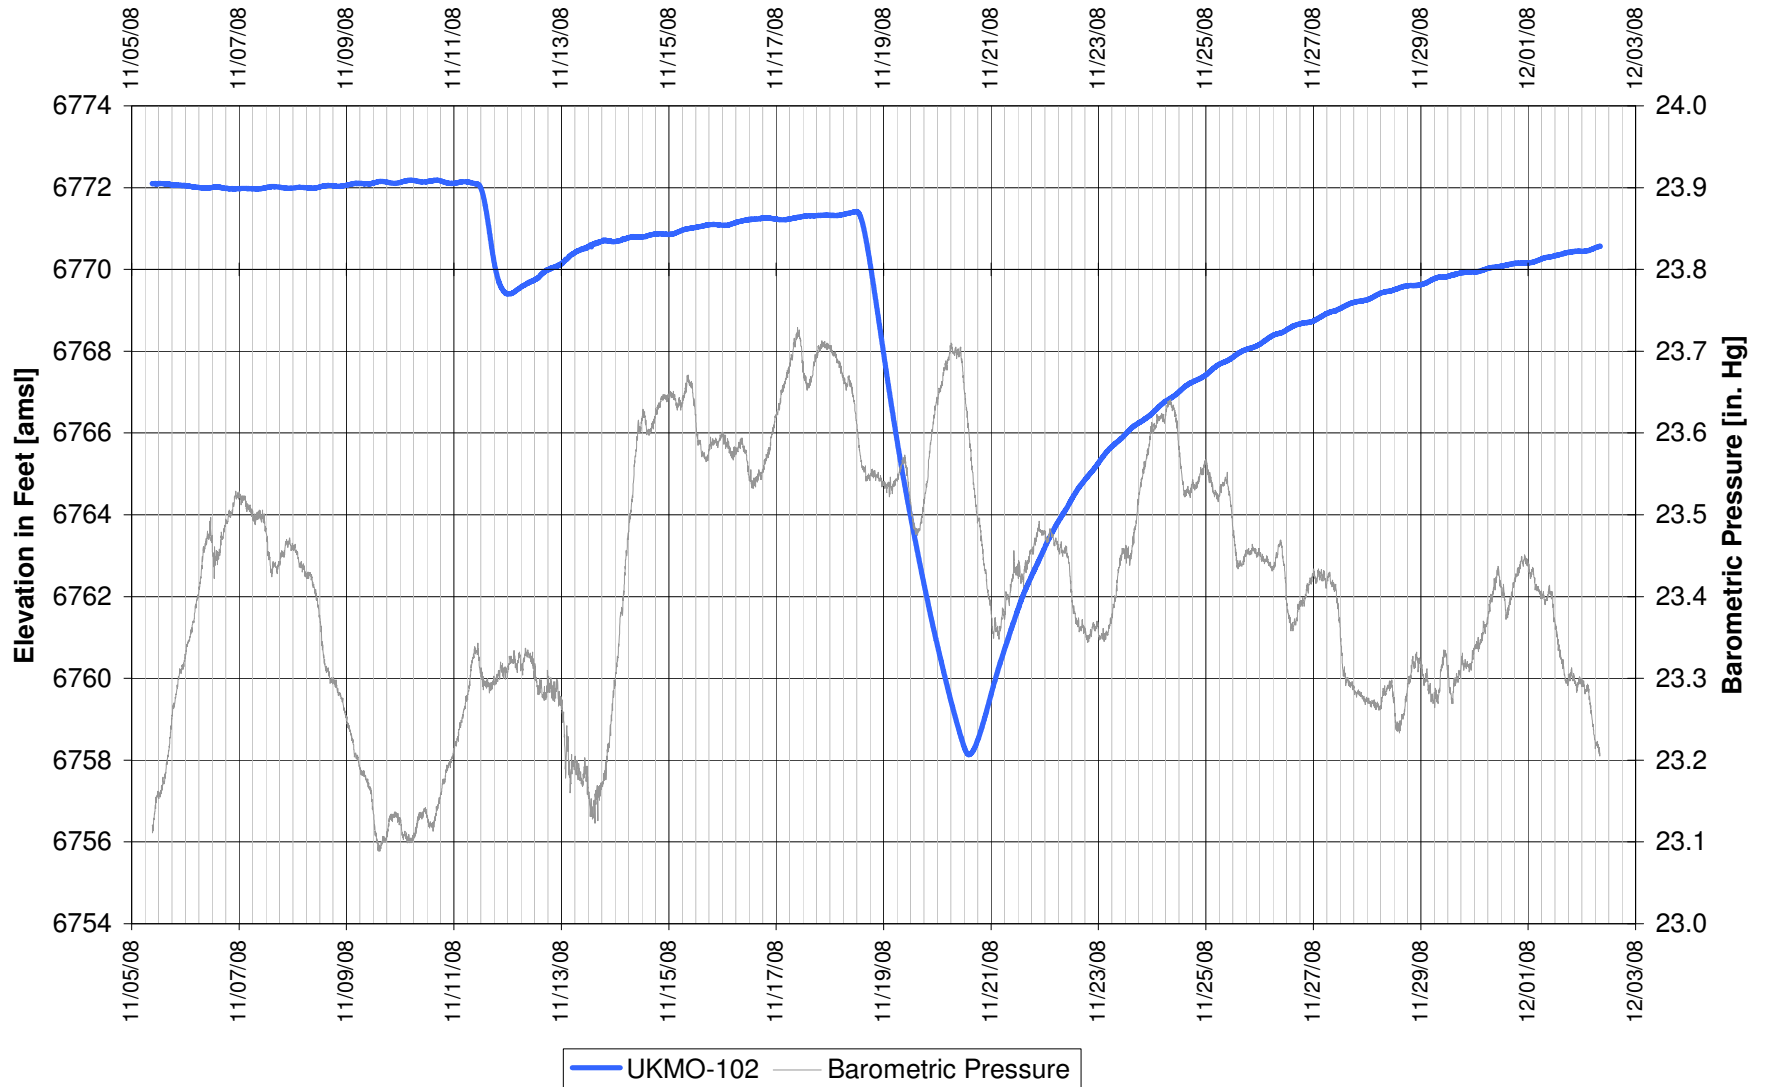

UR Energy
Lost Creek Mine Unit 1
North Test, North Side of Fault
'HJ' Sand Production Zone Monitor Well