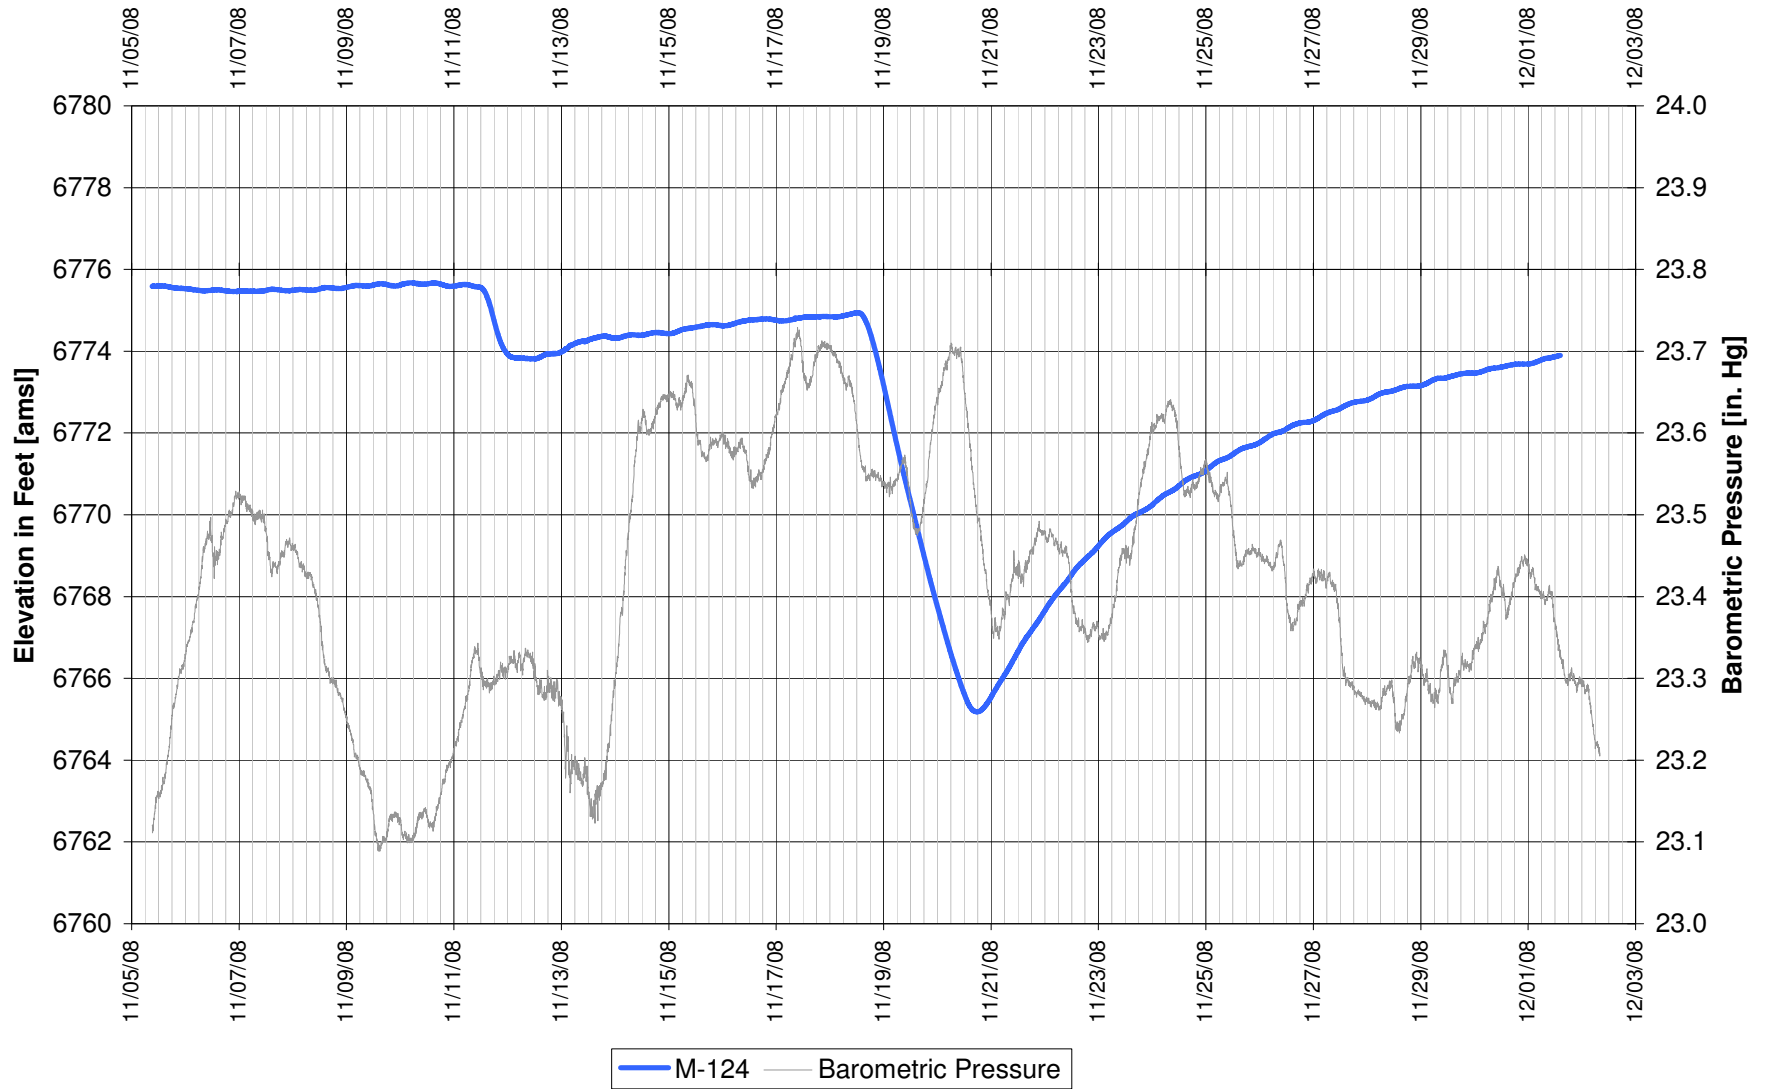

**UR Energy
Lost Creek Mine Unit 1
North Test, North Side of Fault
'HJ' Sand Production Zone Monitor Well**