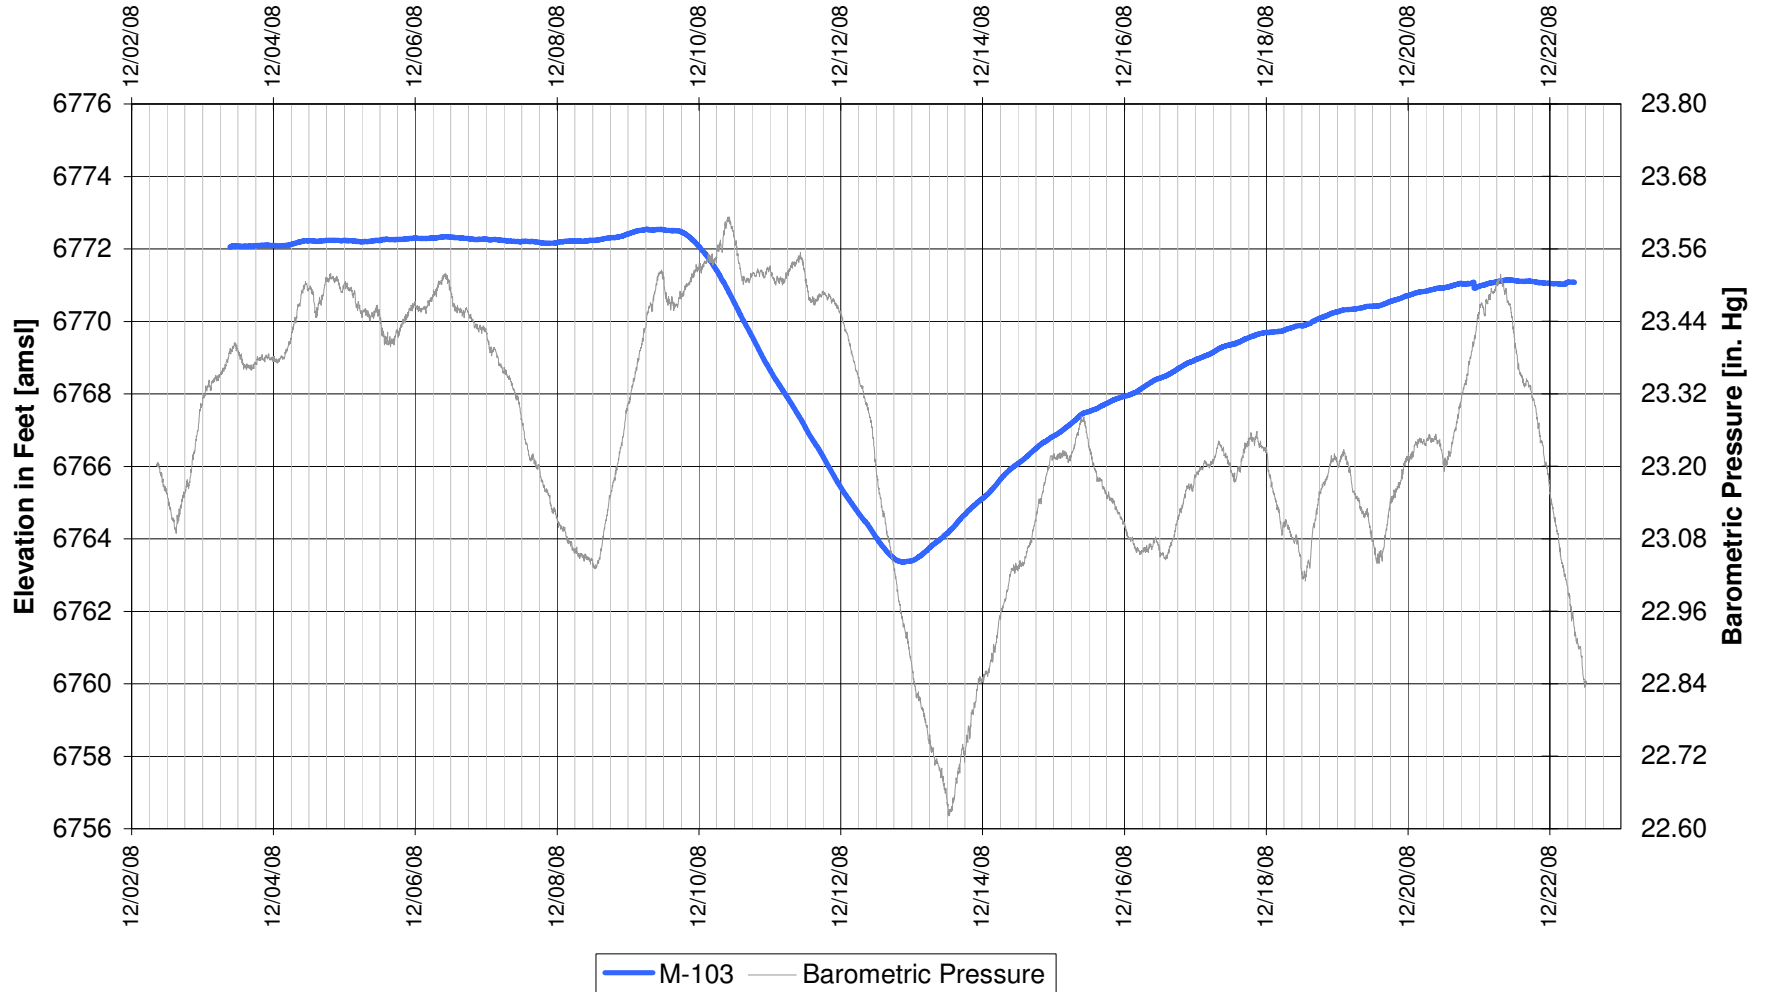

UR Energy
Lost Creek Mine Unit 1
South Test, South Side of Fault
'HJ' Sand Production Zone Monitor Well