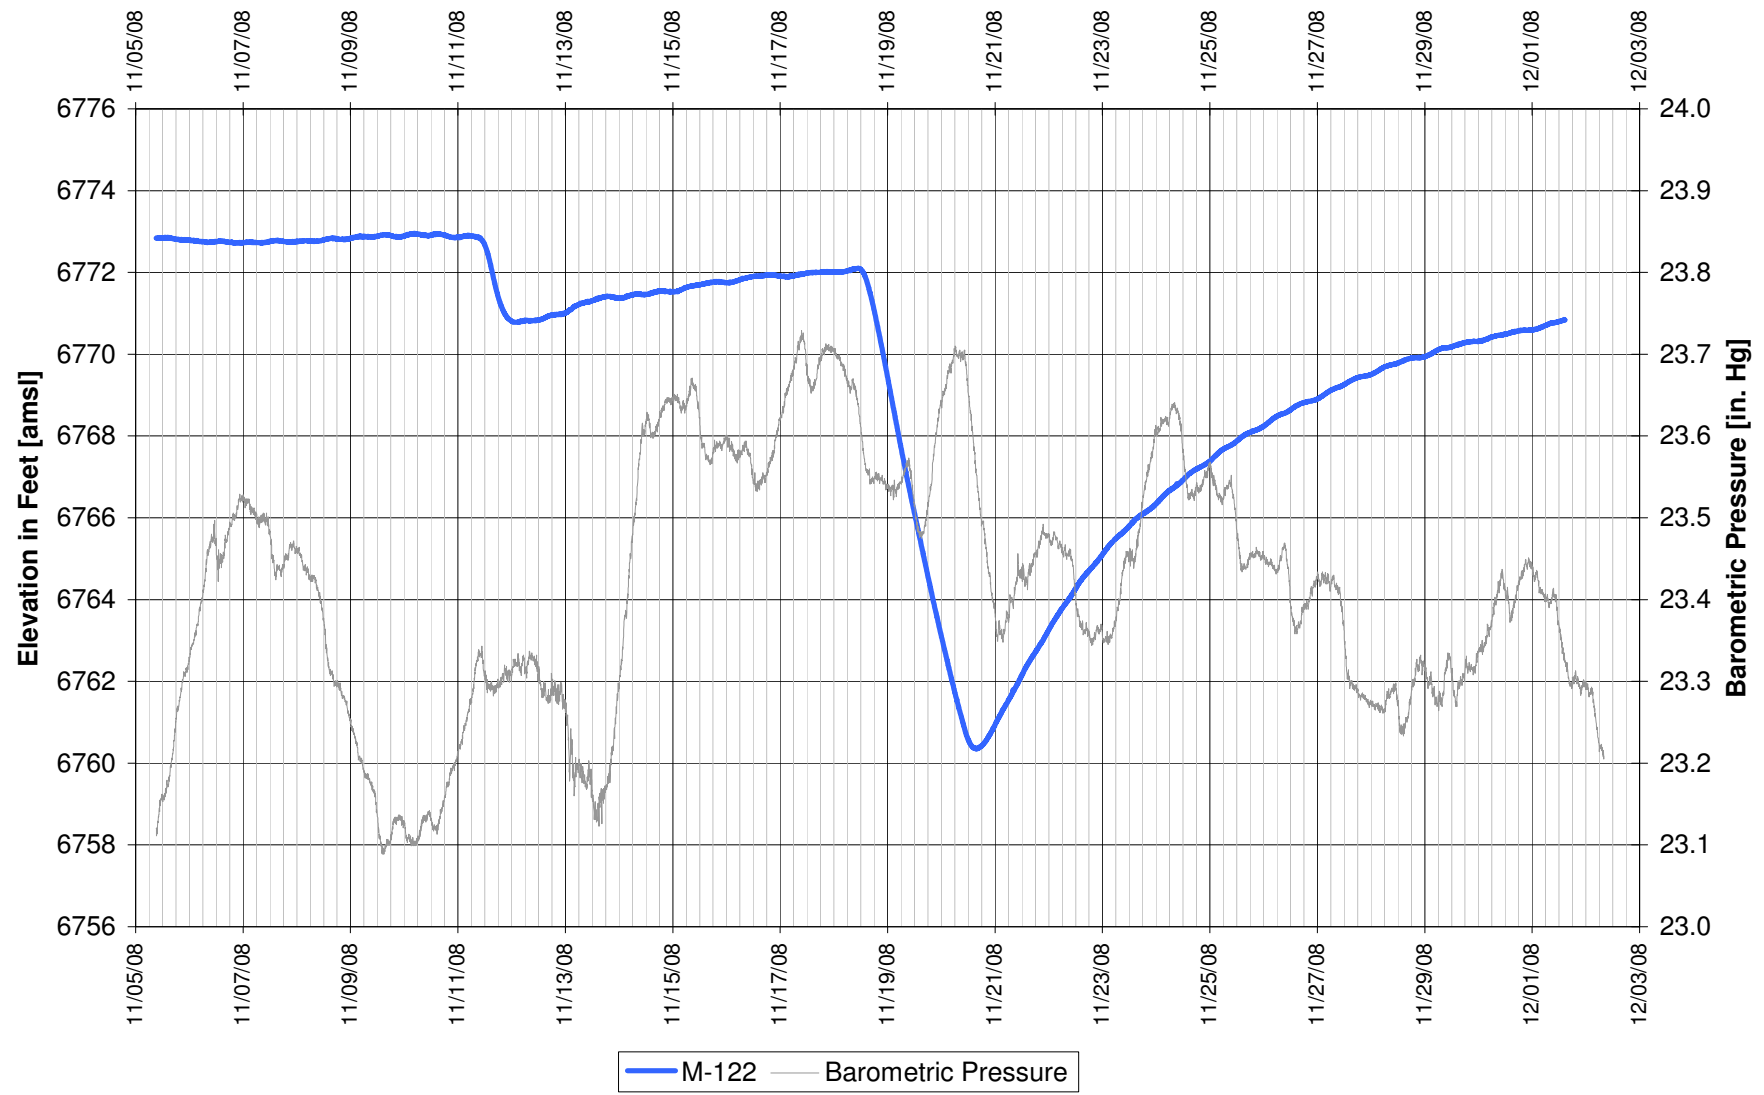

**UR Energy
Lost Creek Mine Unit 1
North Test, North Side of Fault
'HJ' Sand Production Zone Monitor Well**