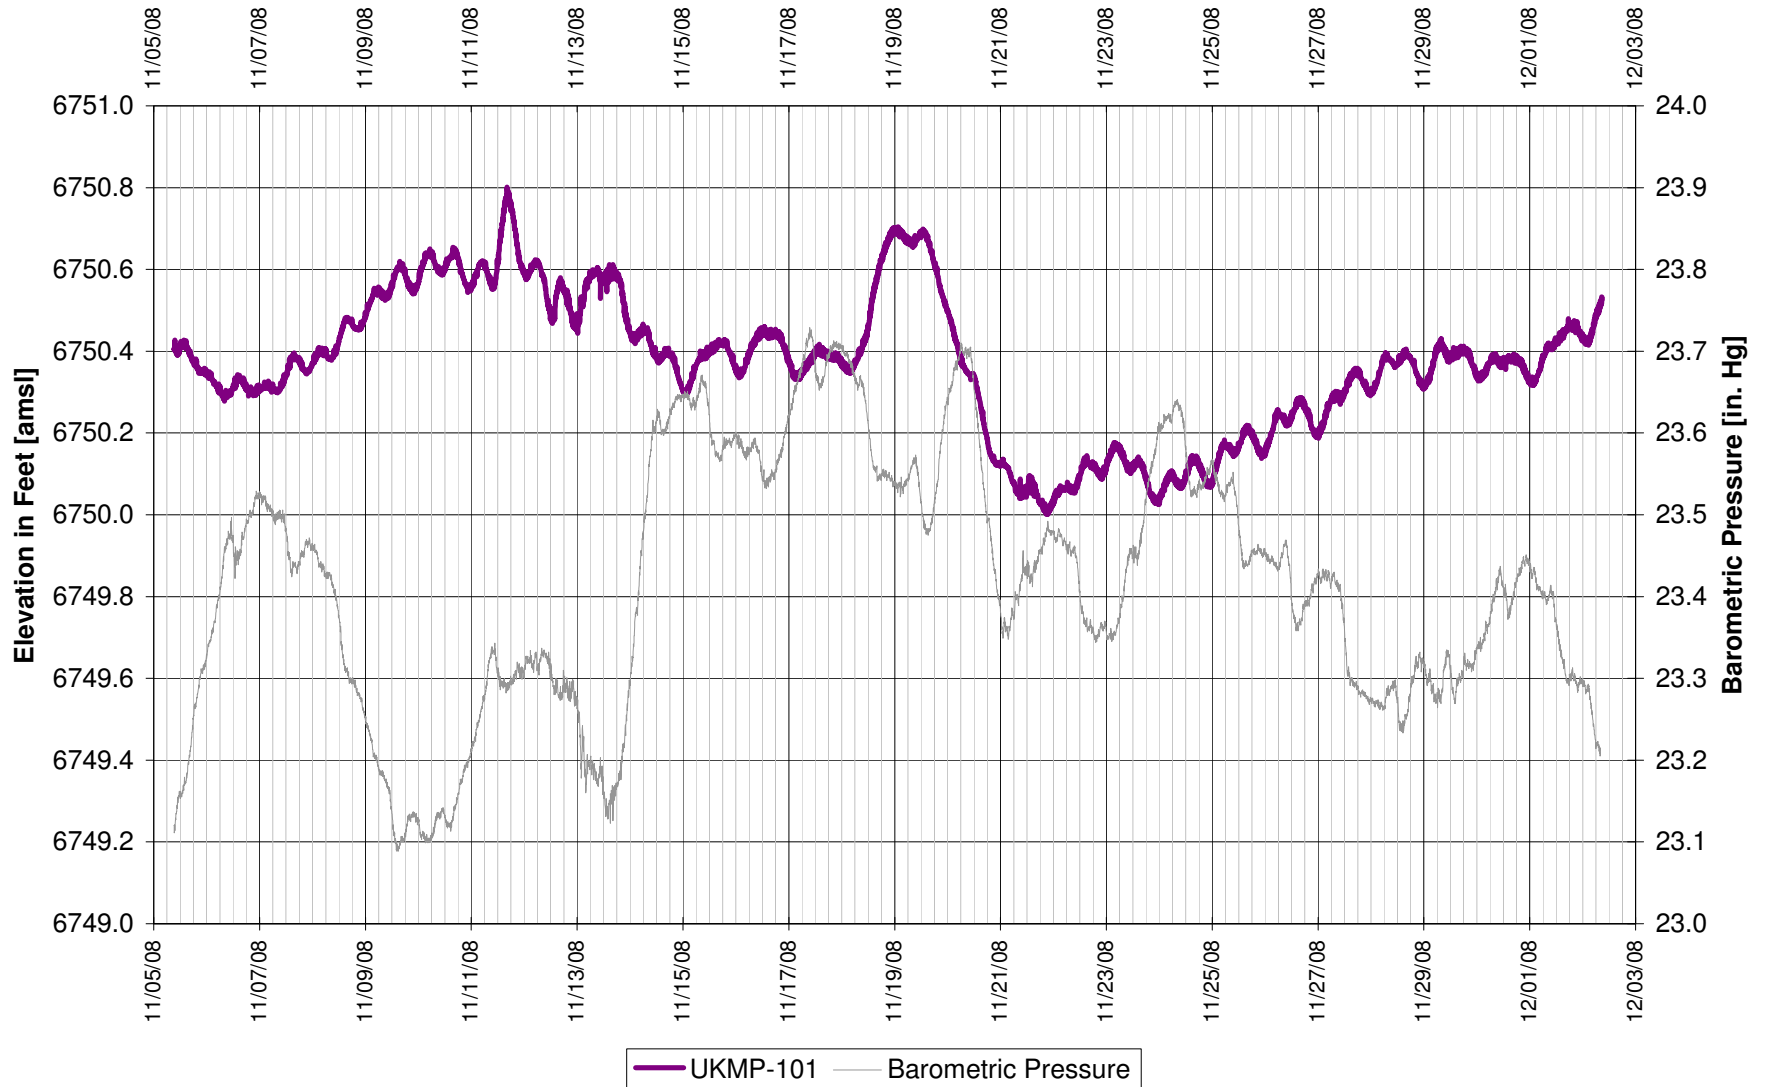

UR Energy
Lost Creek Mine Unit 1
North Test, South Side of Fault
'UKM' Sand Underlying Monitor Well