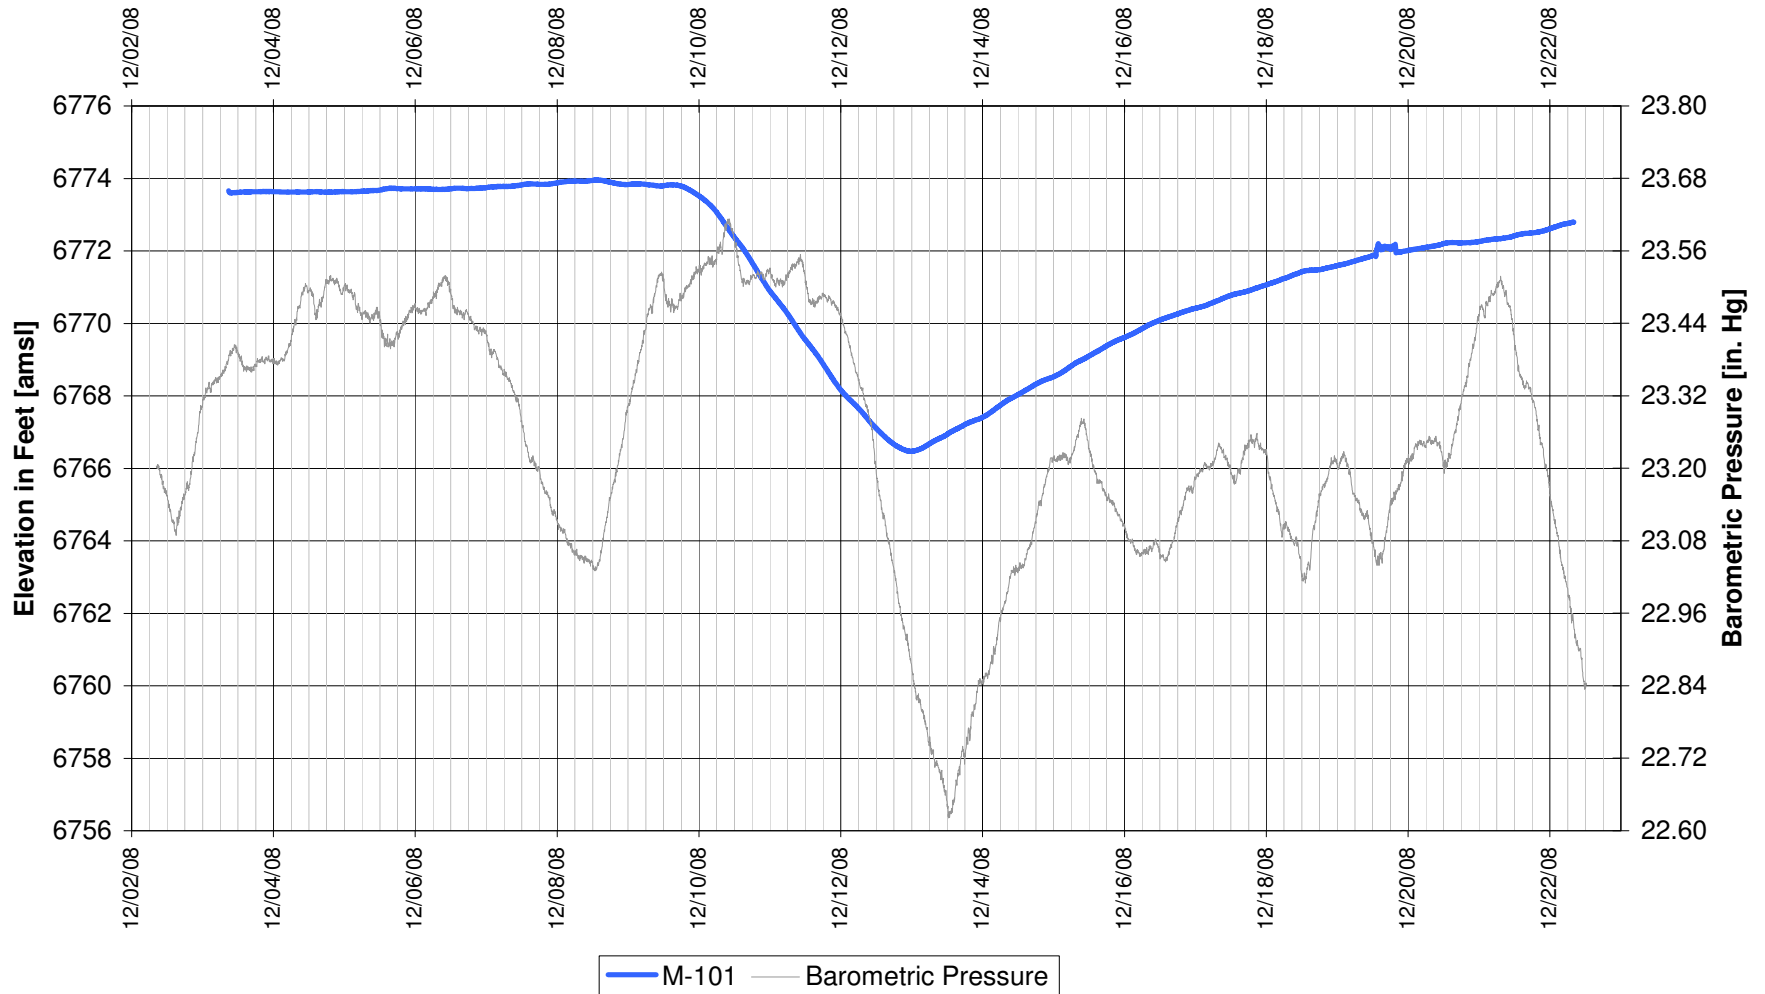

**UR Energy
Lost Creek Mine Unit 1
South Test, South Side of Fault
'HJ' Sand Production Zone Monitor Well**