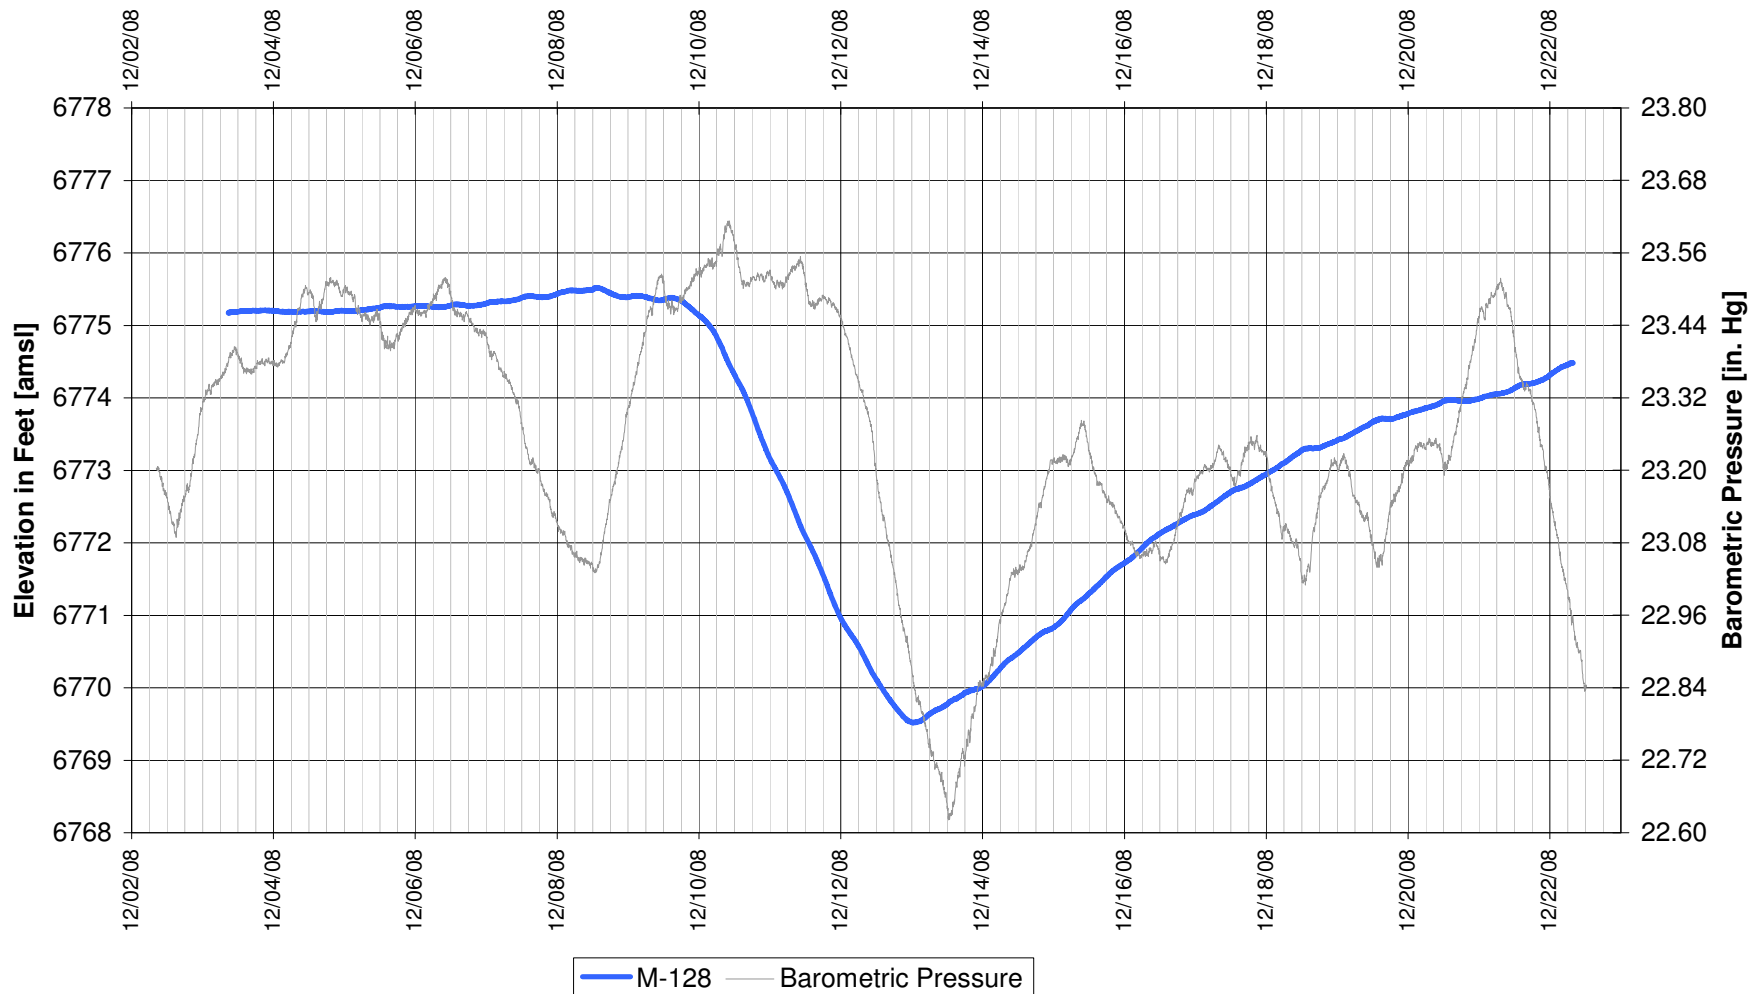

**UR Energy
Lost Creek Mine Unit 1
South Test, South Side of Fault
'HJ' Sand Production Zone Monitor Well**