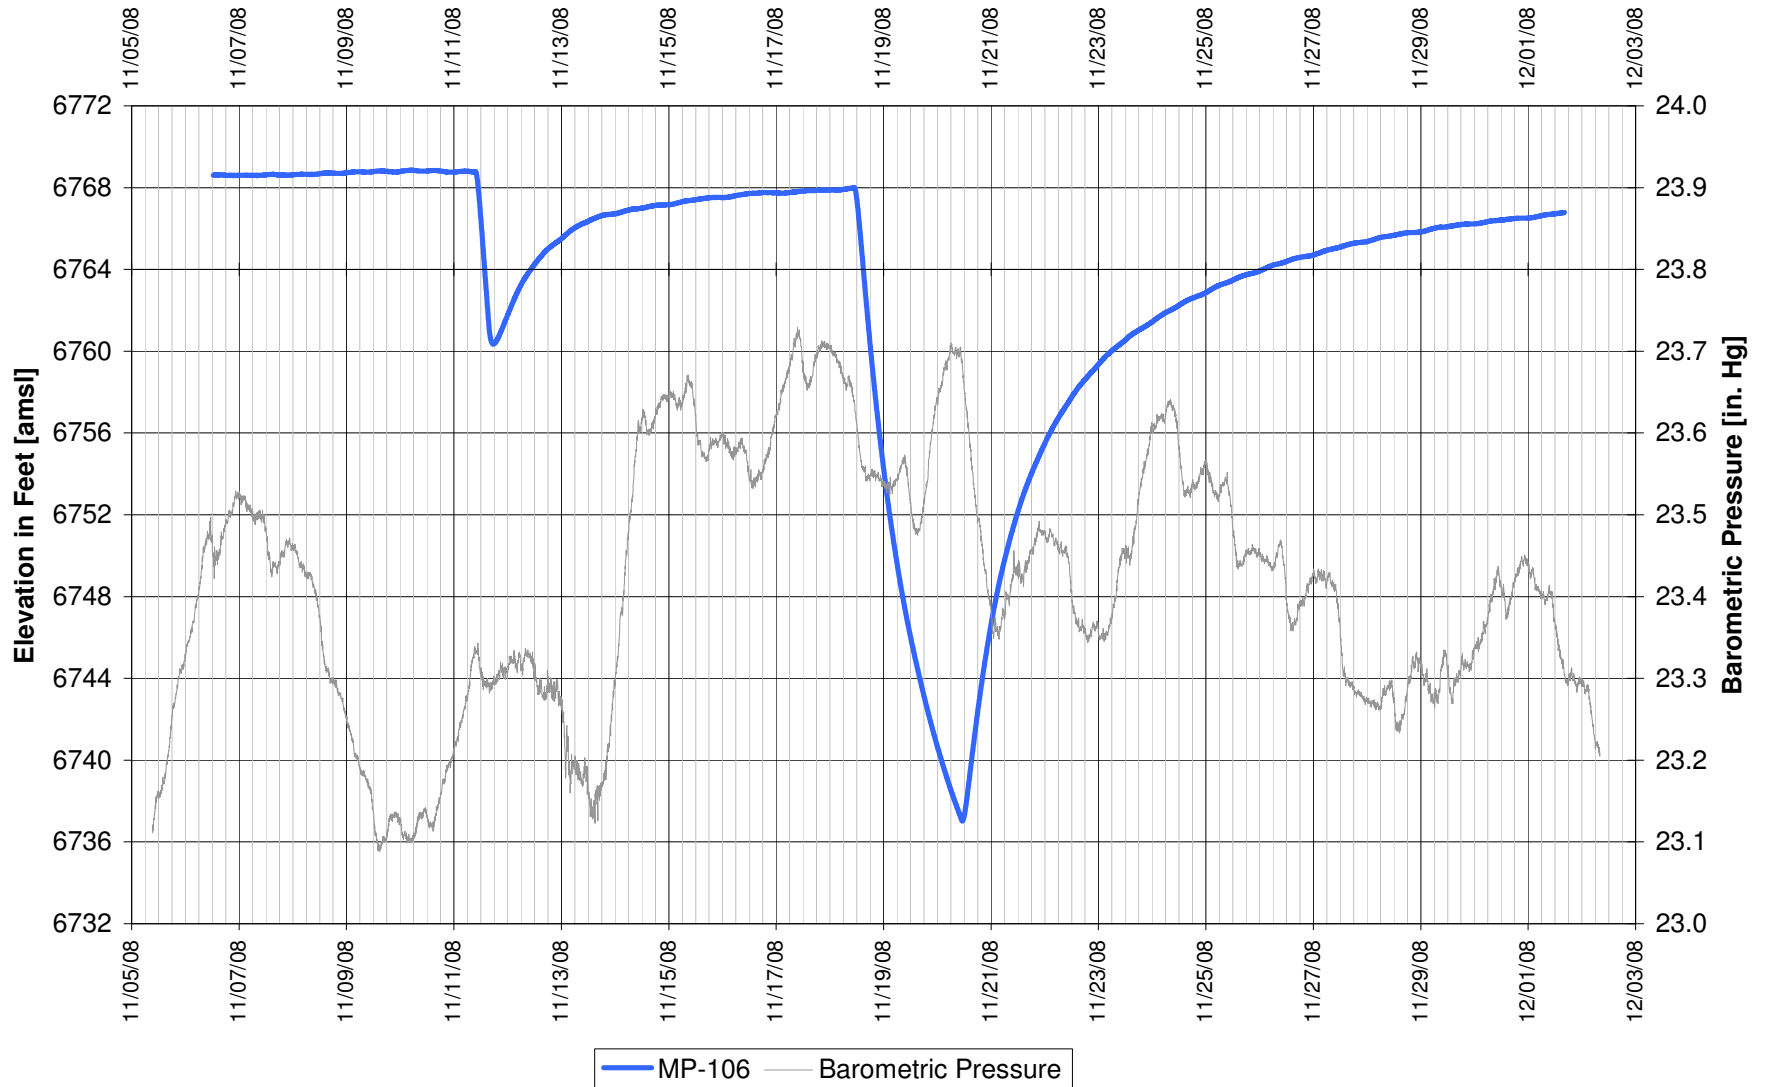

**UR Energy
Lost Creek Mine Unit 1
North Test, North Side of Fault
'HJ' Sand Production Zone Monitor Well**