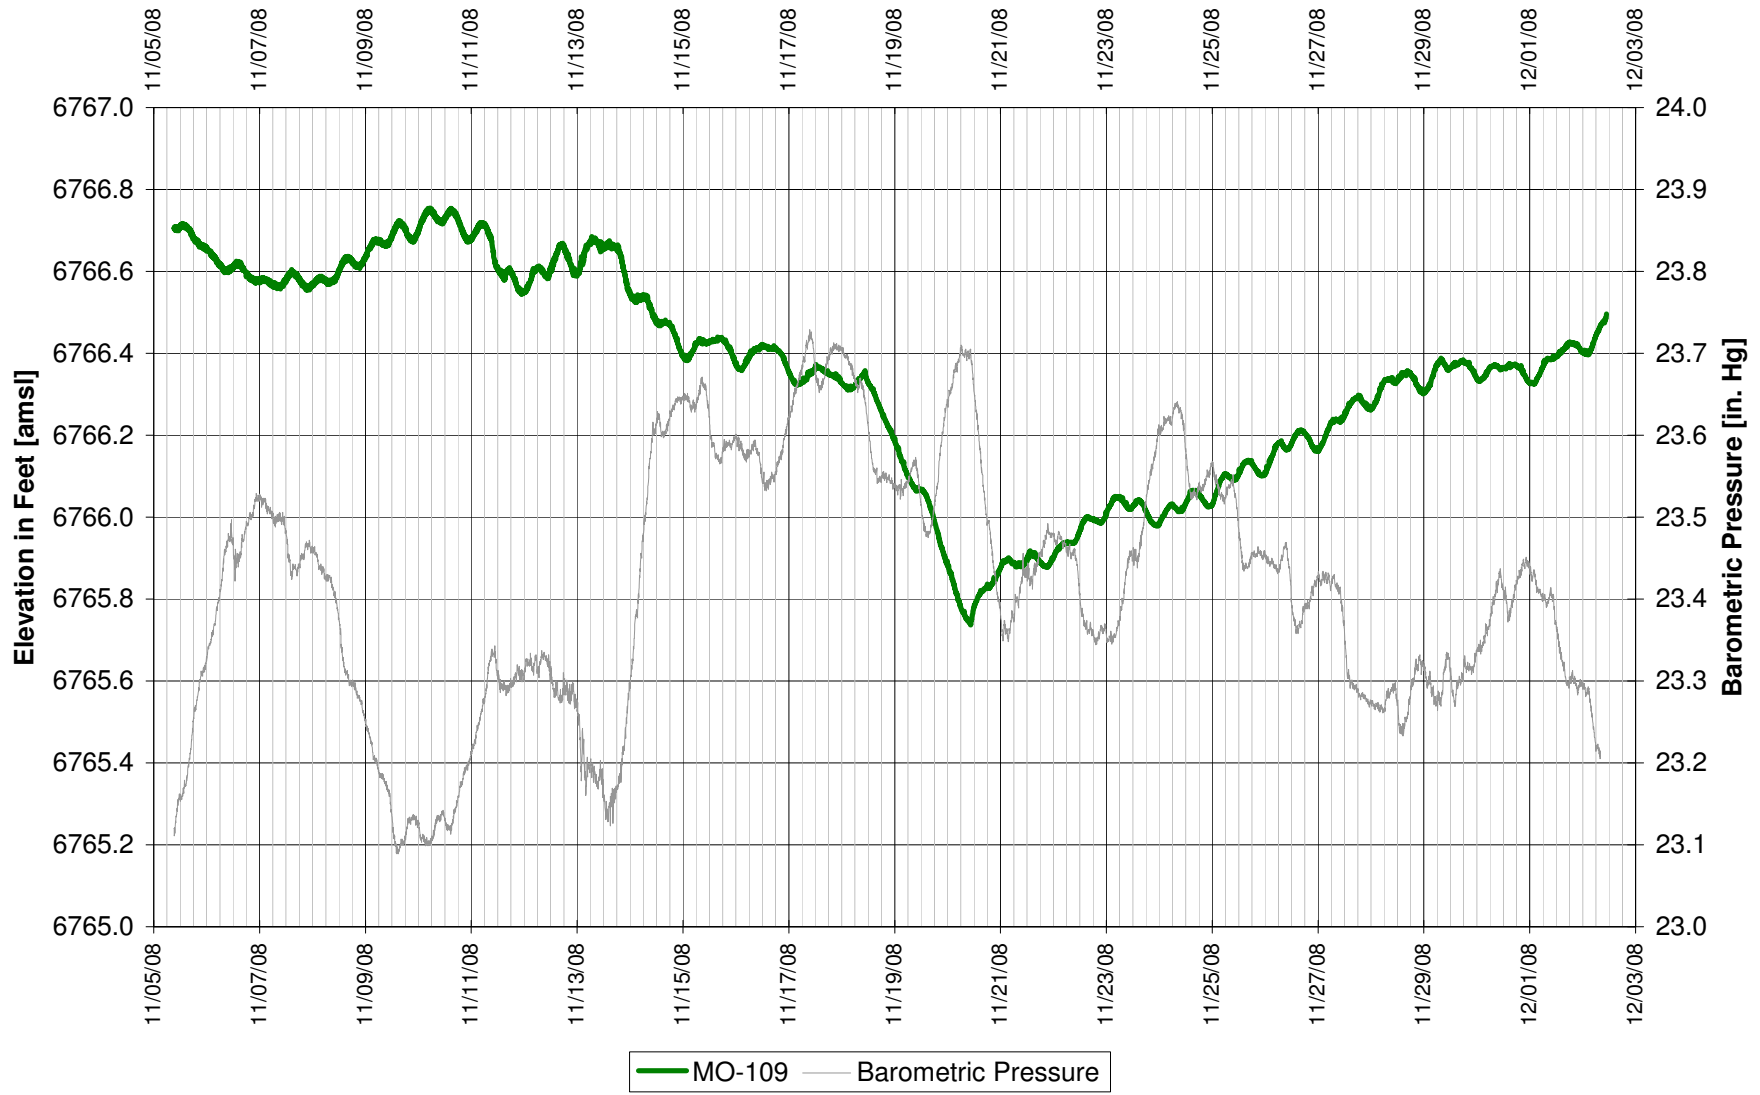

UR Energy
Lost Creek Mine Unit 1
North Test, South Side of Fault
'LFG' Sand Overlying Monitor Well