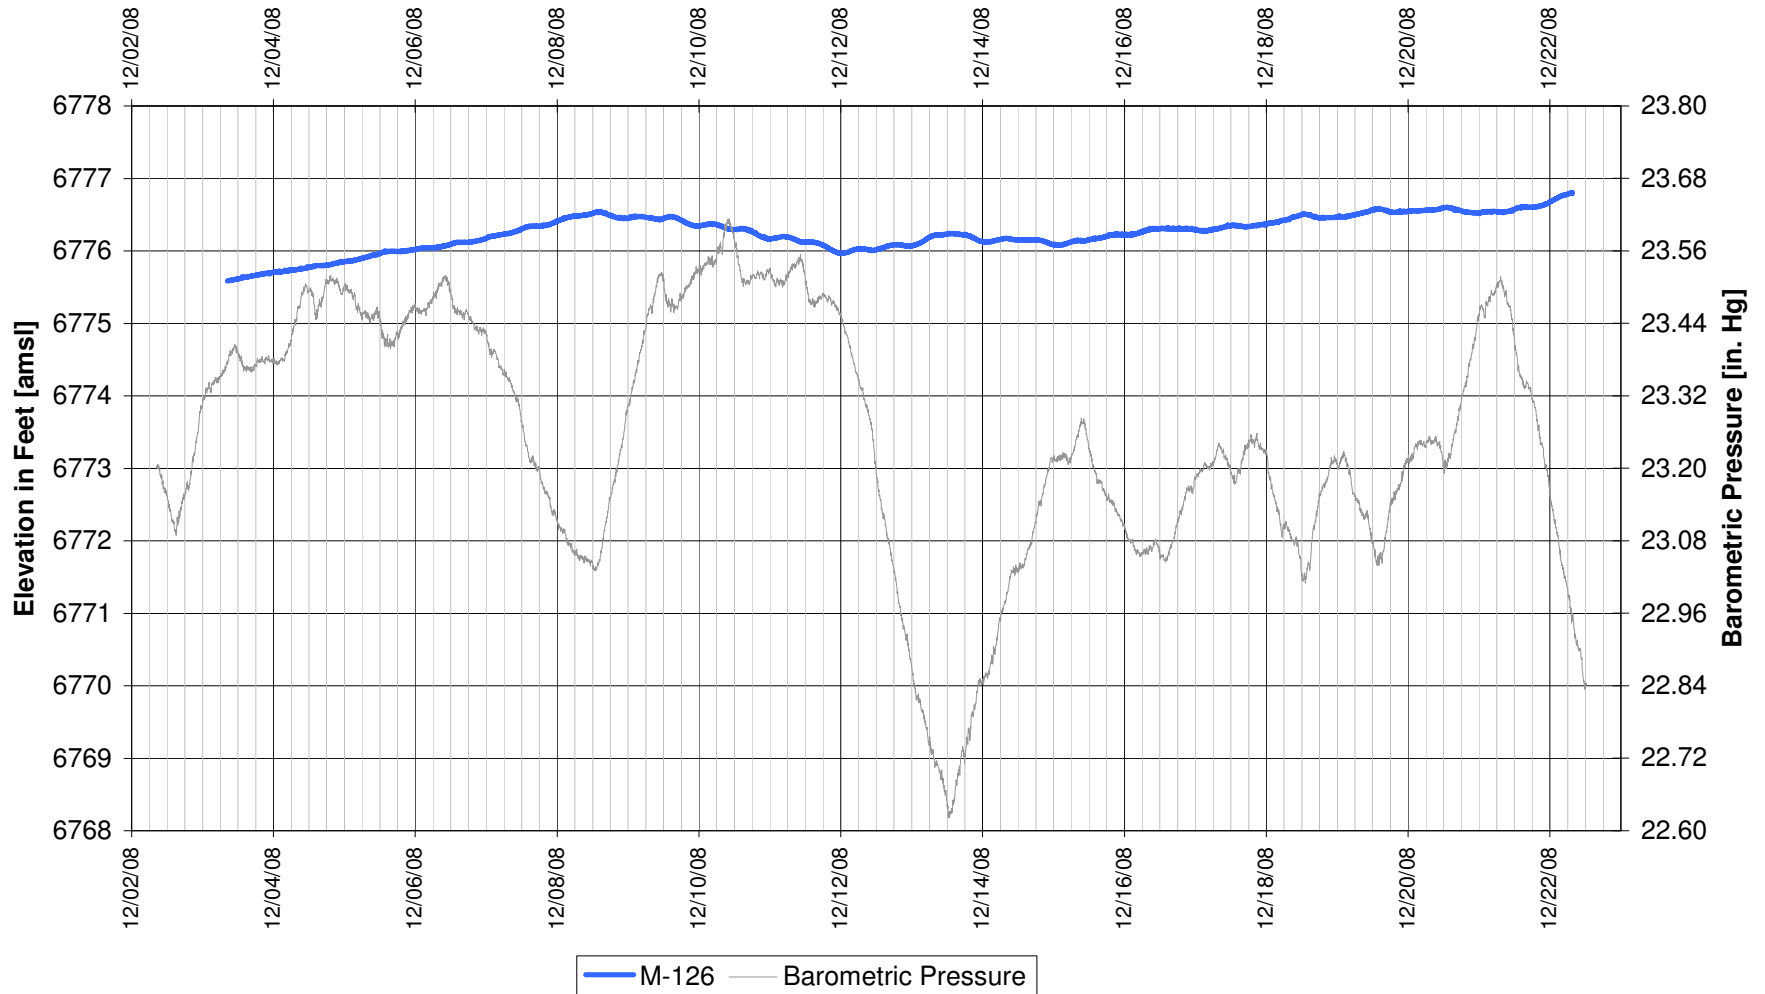

UR Energy
Lost Creek Mine Unit 1
South Test, North Side of Fault
'HJ' Sand Production Zone Monitor Well