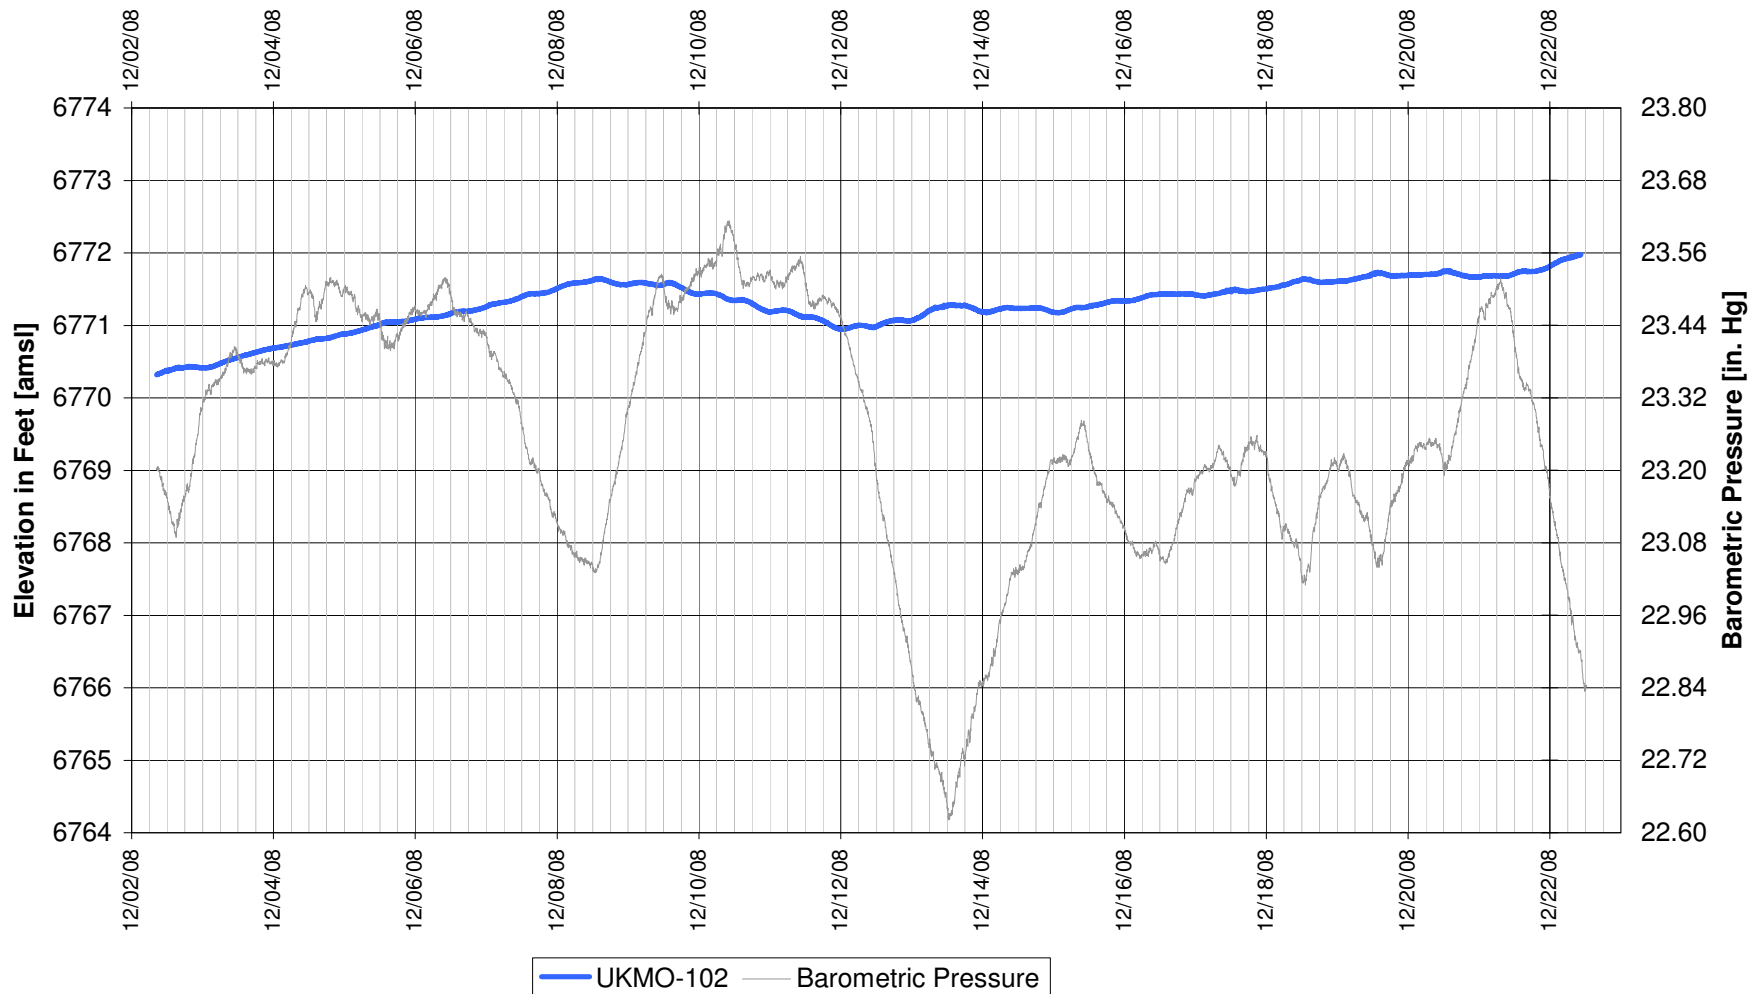

UR Energy
Lost Creek Mine Unit 1
South Test, North Side of Fault
'HJ' Sand Production Zone Monitor Well