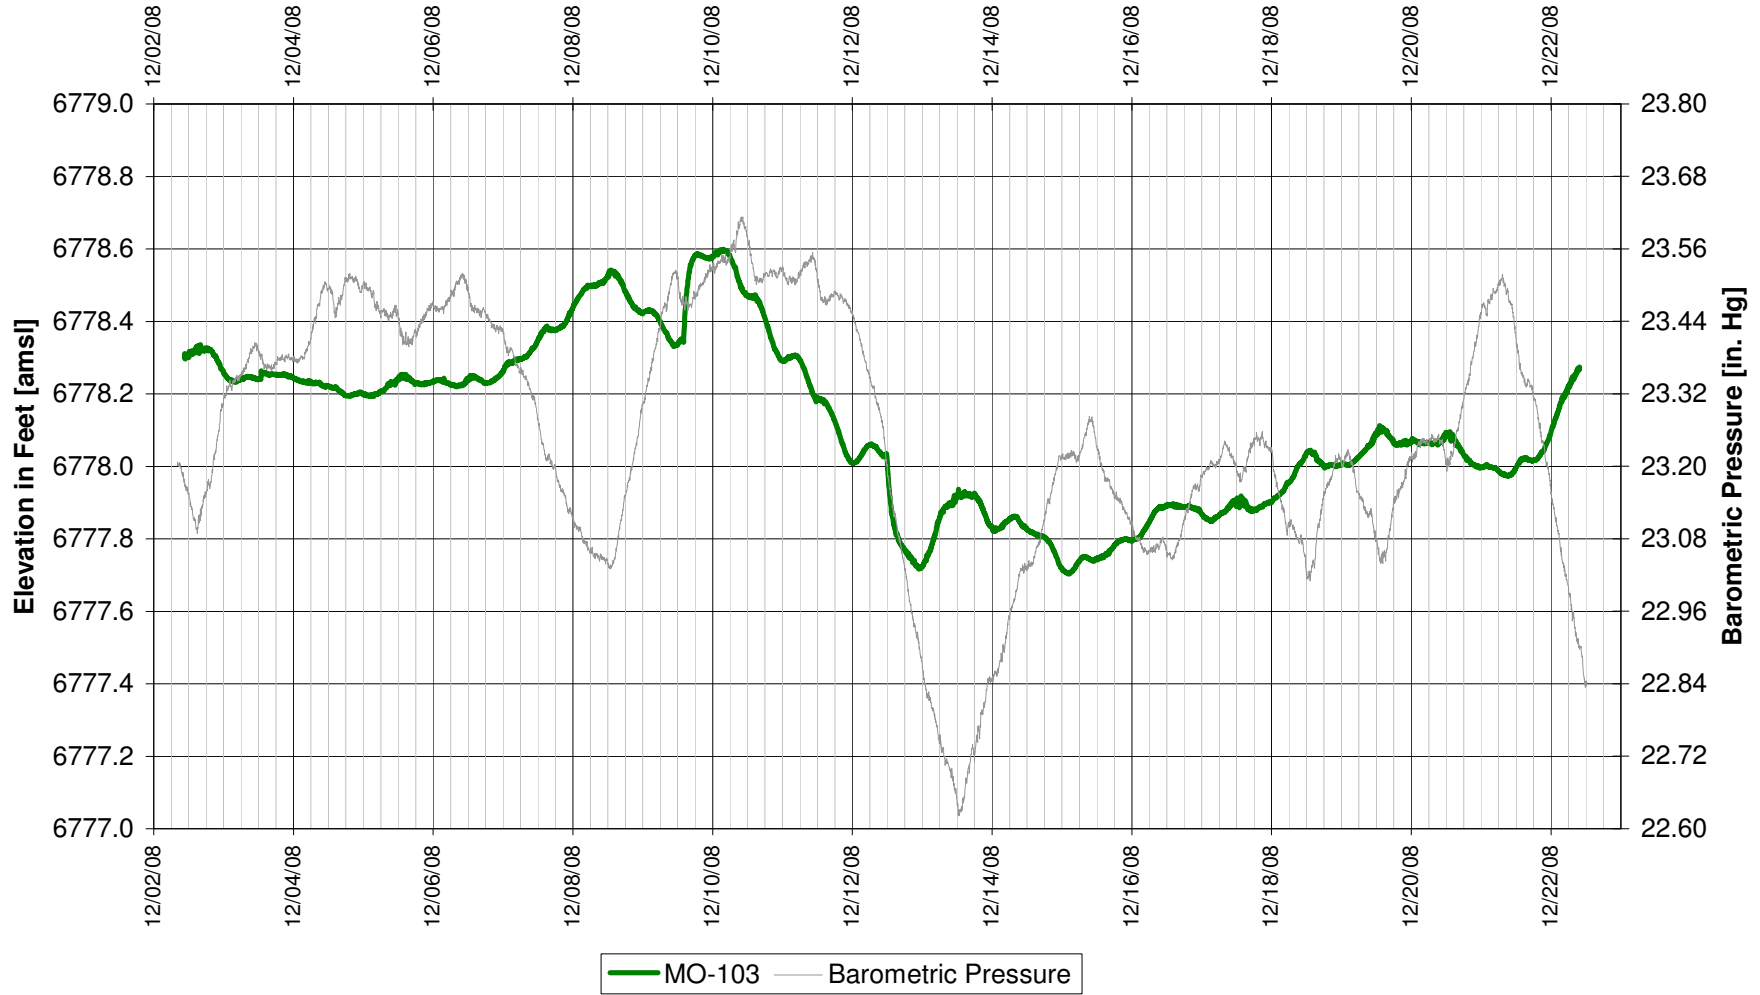

**UR Energy
Lost Creek Mine Unit 1
South Test, South Side of Fault
'LFG' Sand Overlying Monitor Well**