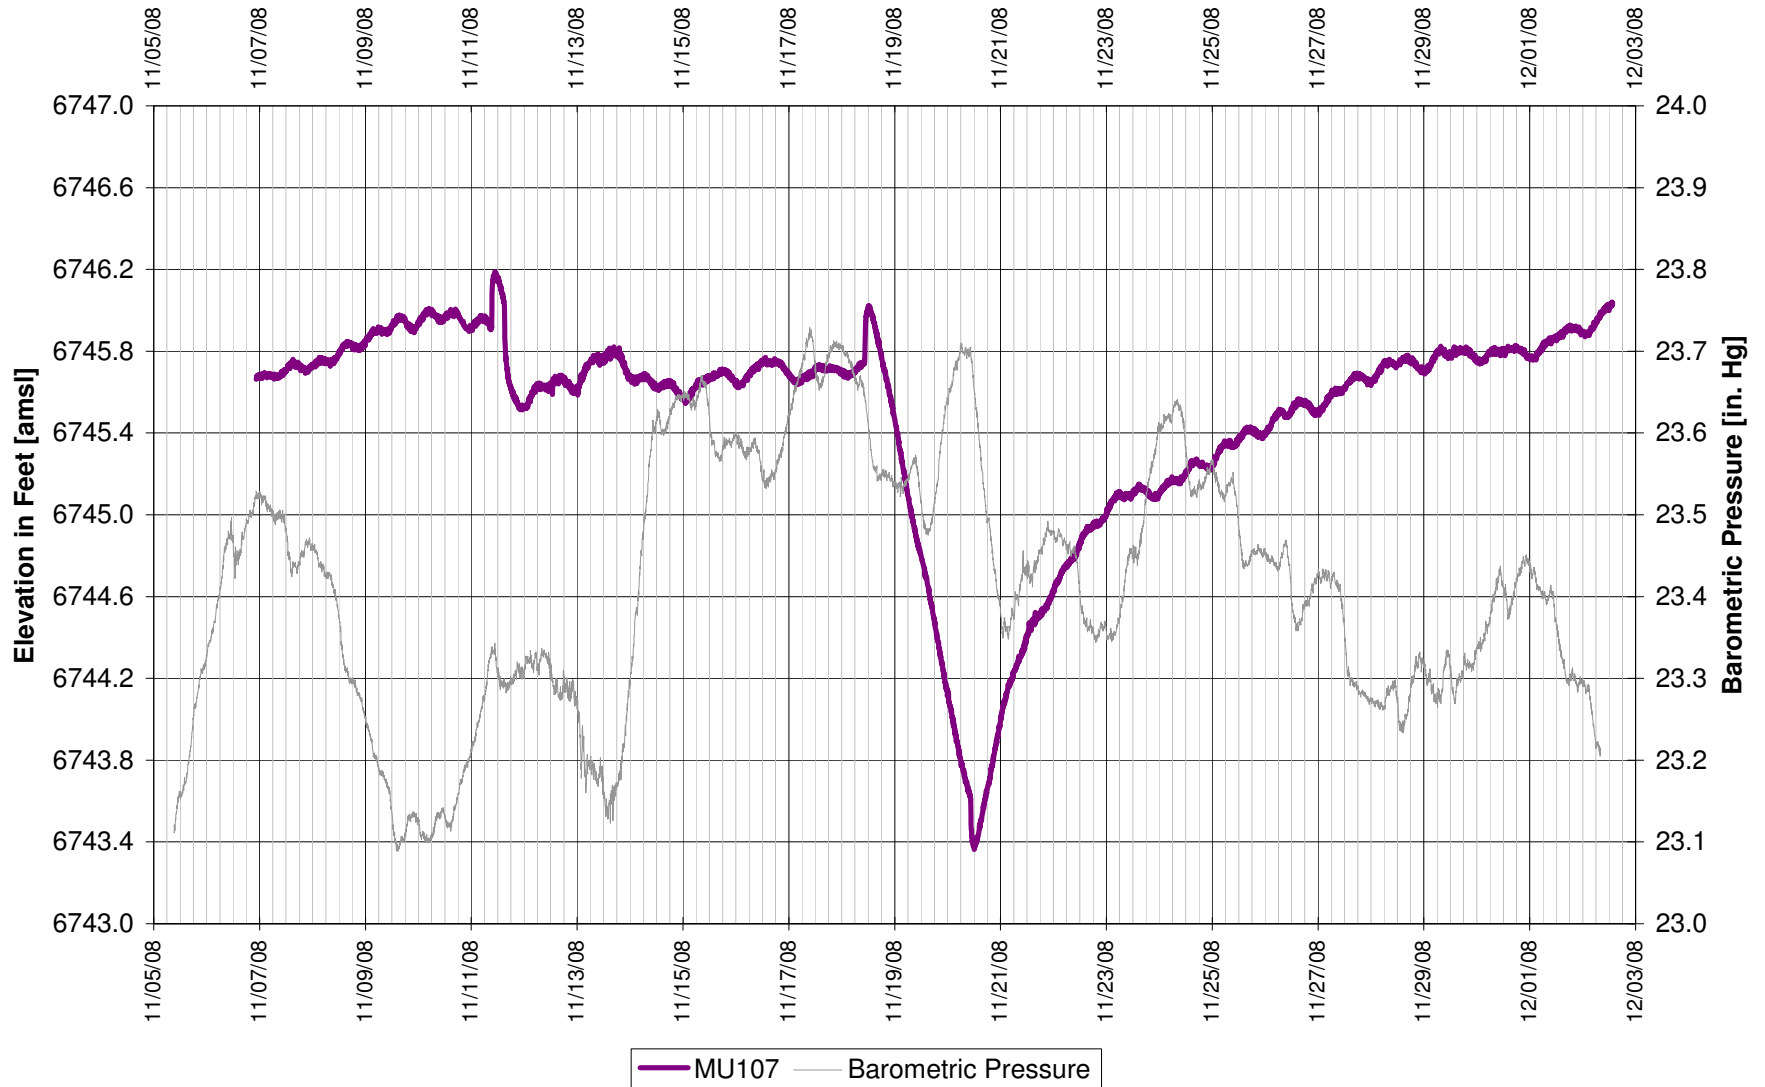

**UR Energy
Lost Creek Mine Unit 1
North Test, North Side of Fault
'UKM' Sand Underlying Monitor Well**