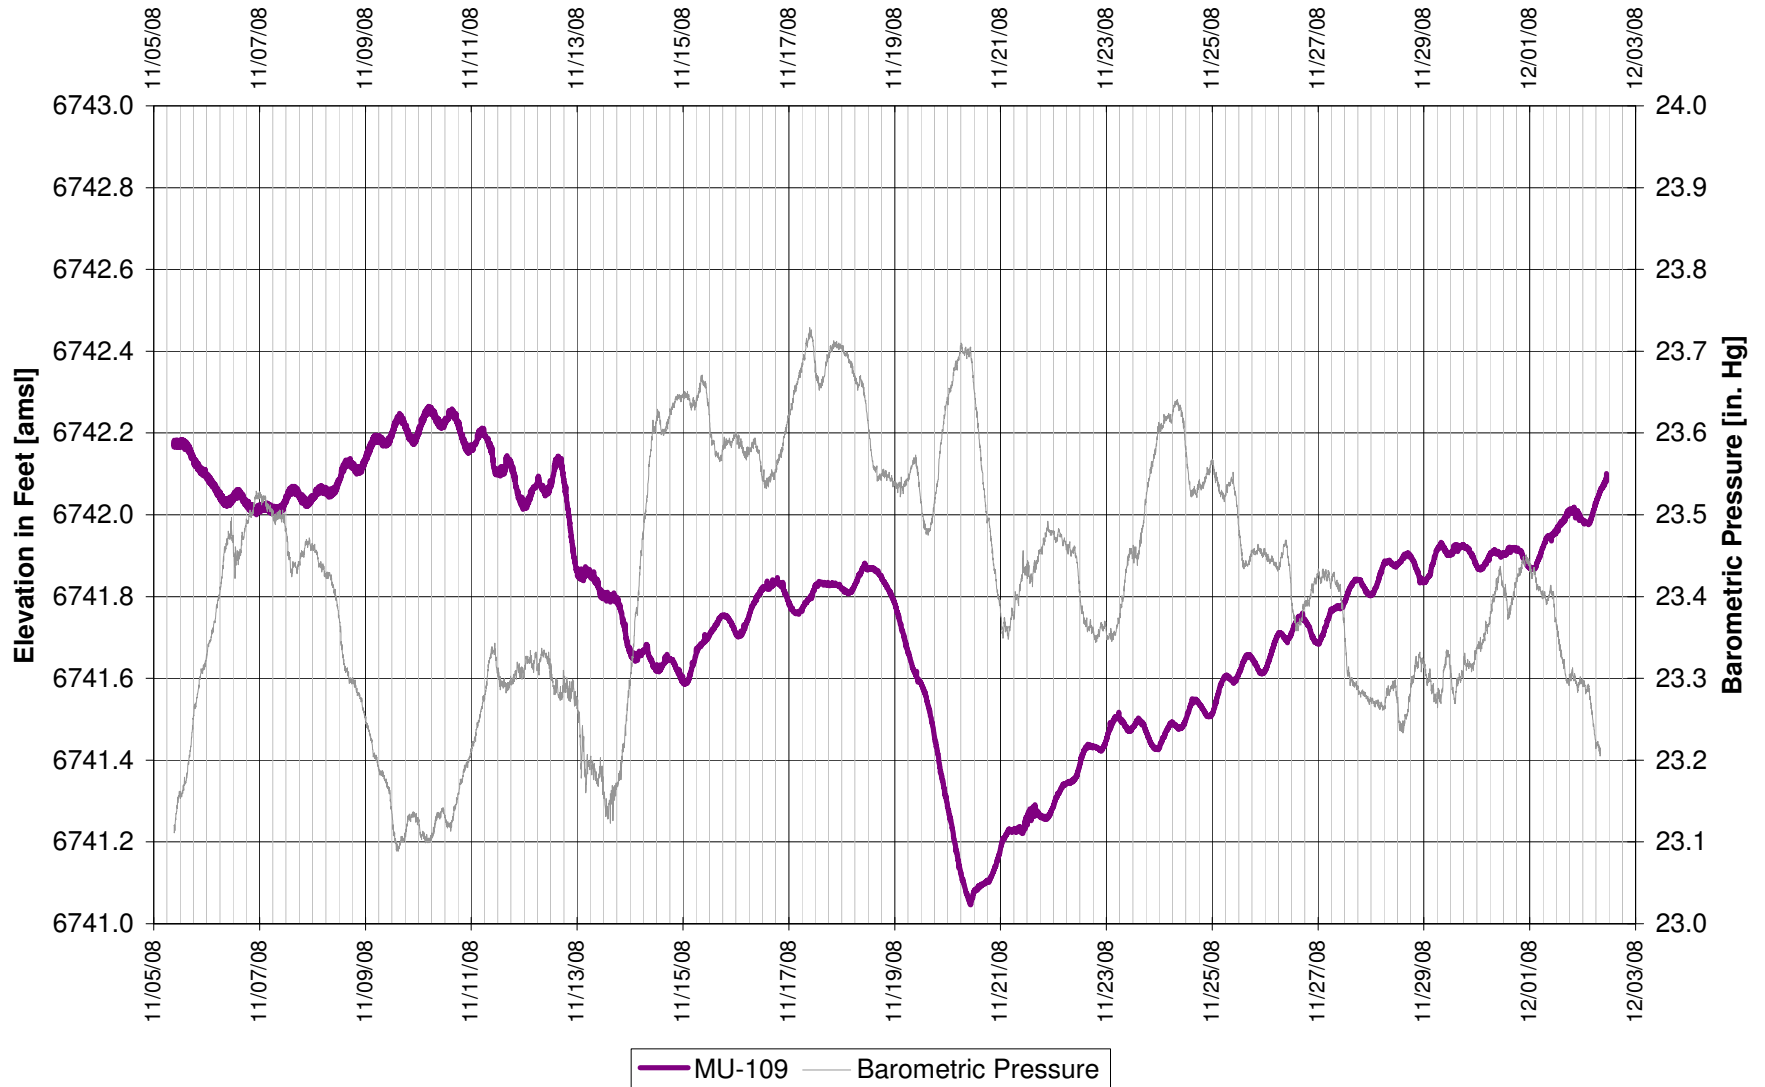

**UR Energy
Lost Creek Mine Unit 1
North Test, South Side of Fault
'UKM' Sand Underlying Monitor Well**