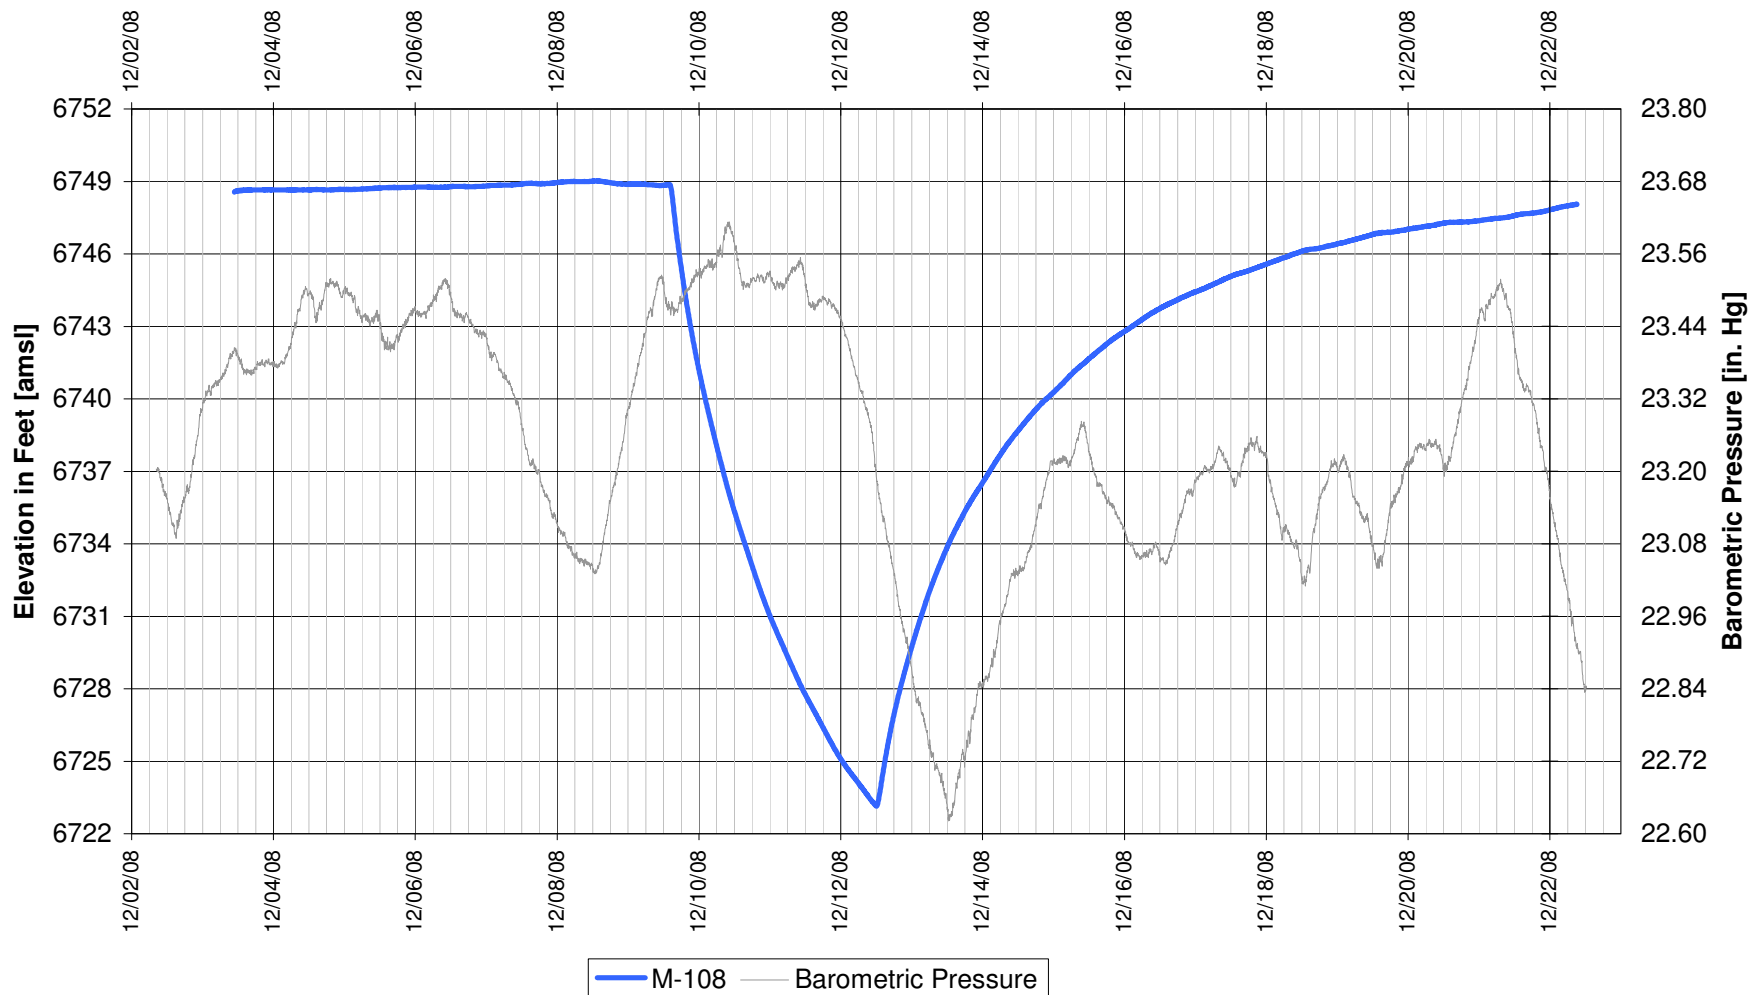

UR Energy
Lost Creek Mine Unit 1
South Test, South Side of Fault
'HJ' Sand Production Zone Monitor Well