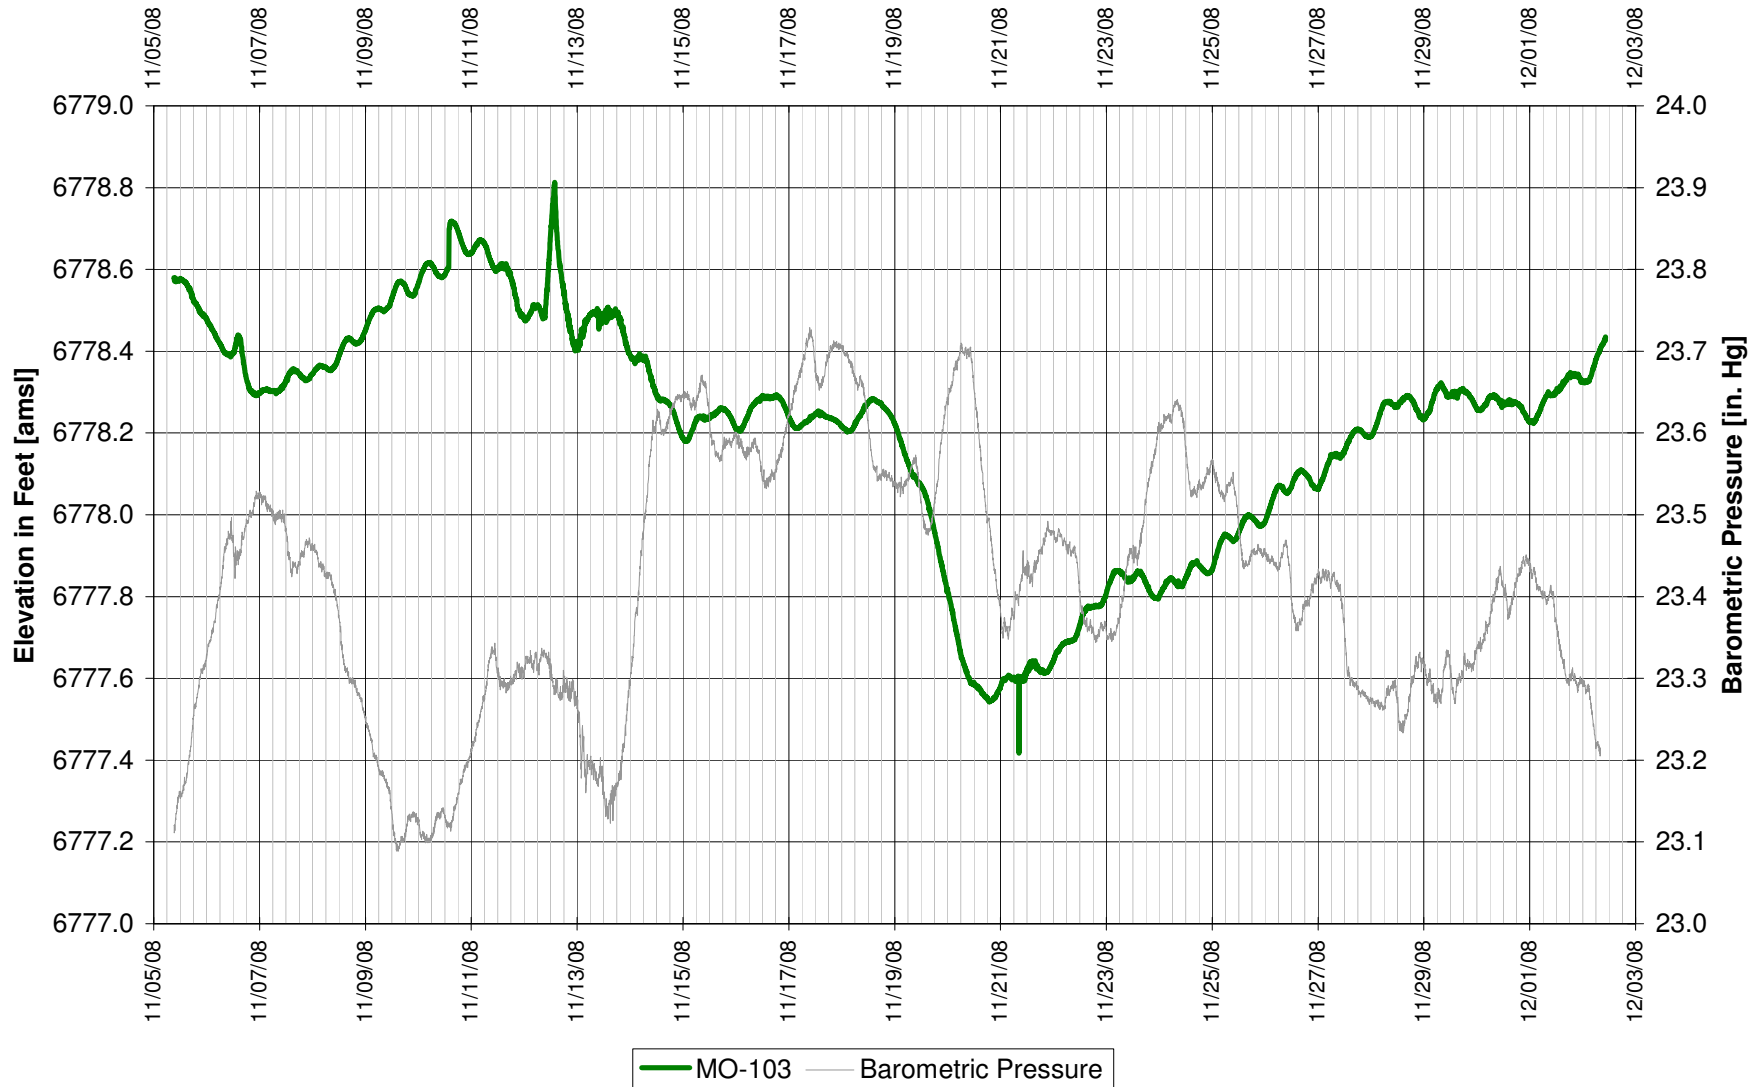

UR Energy
Lost Creek Mine Unit 1
North Test, South Side of Fault
'LFG' Sand Overlying Monitoring Well