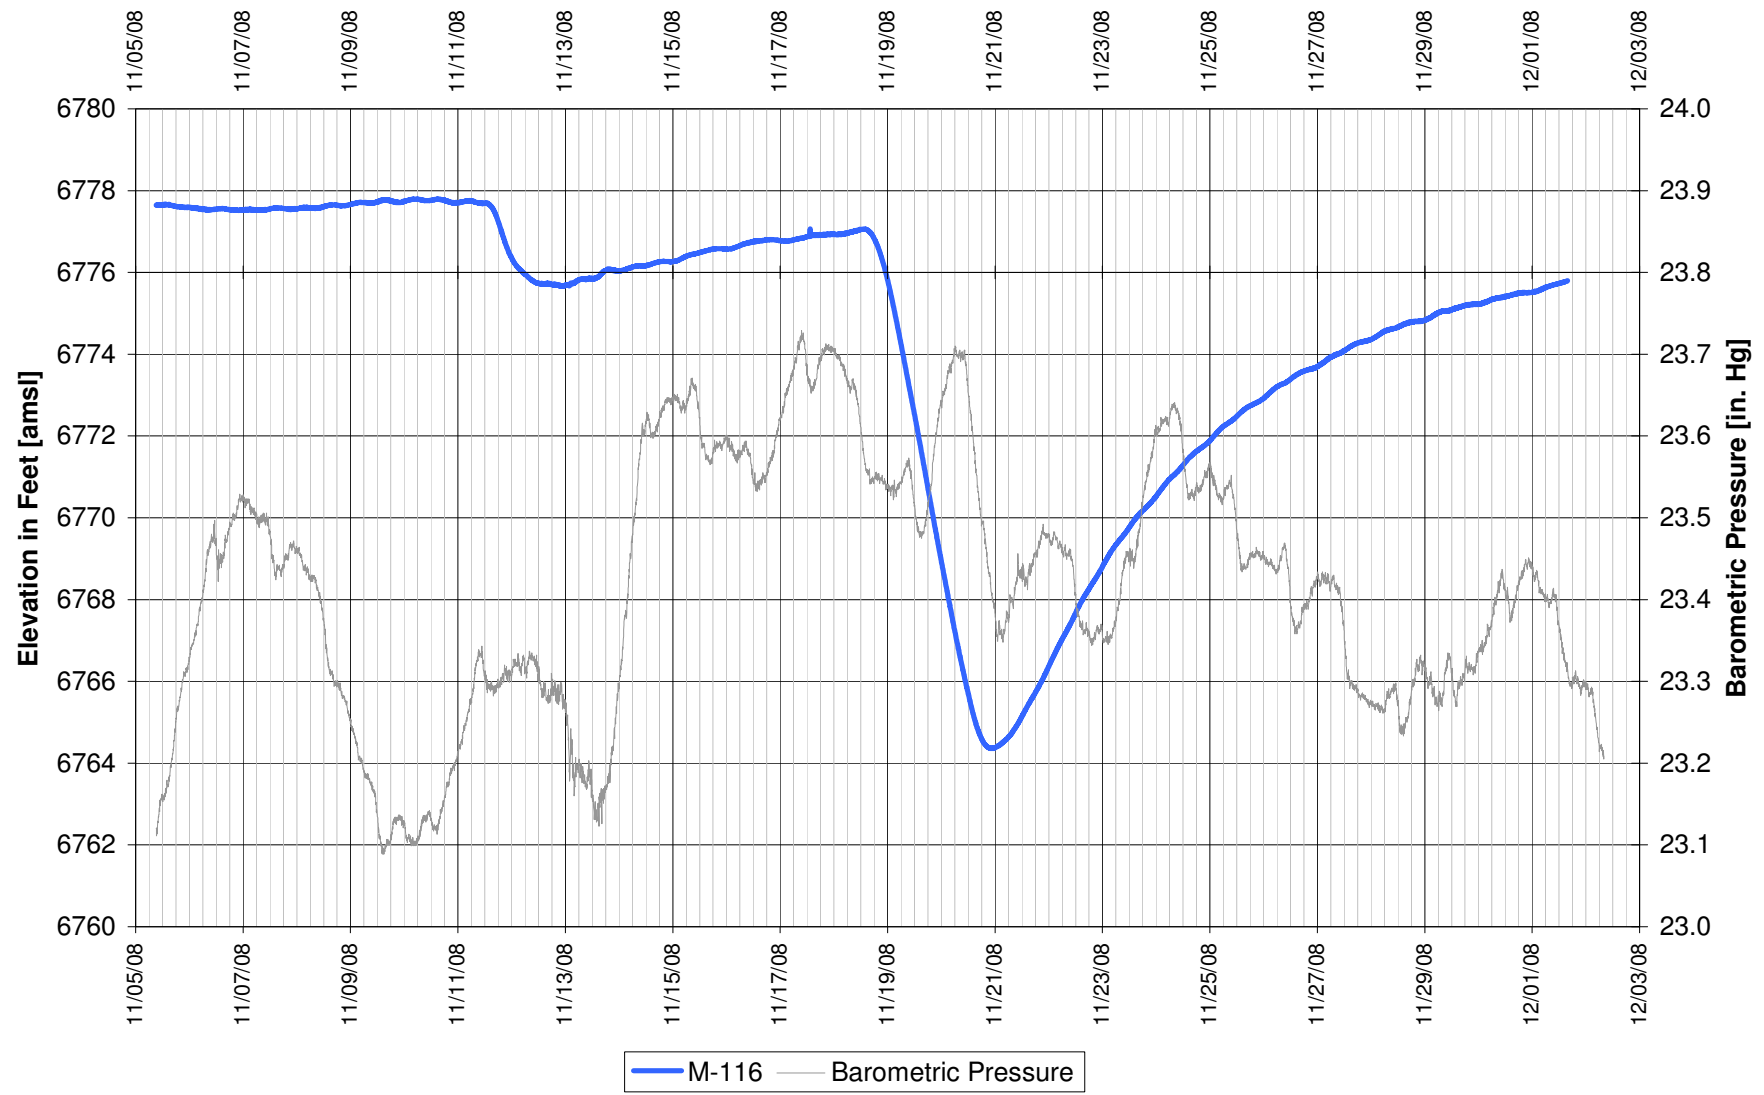

**UR Energy
Lost Creek Mine Unit 1
North Test, North Side of Fault
'HJ' Sand Production Zone Monitor Well**