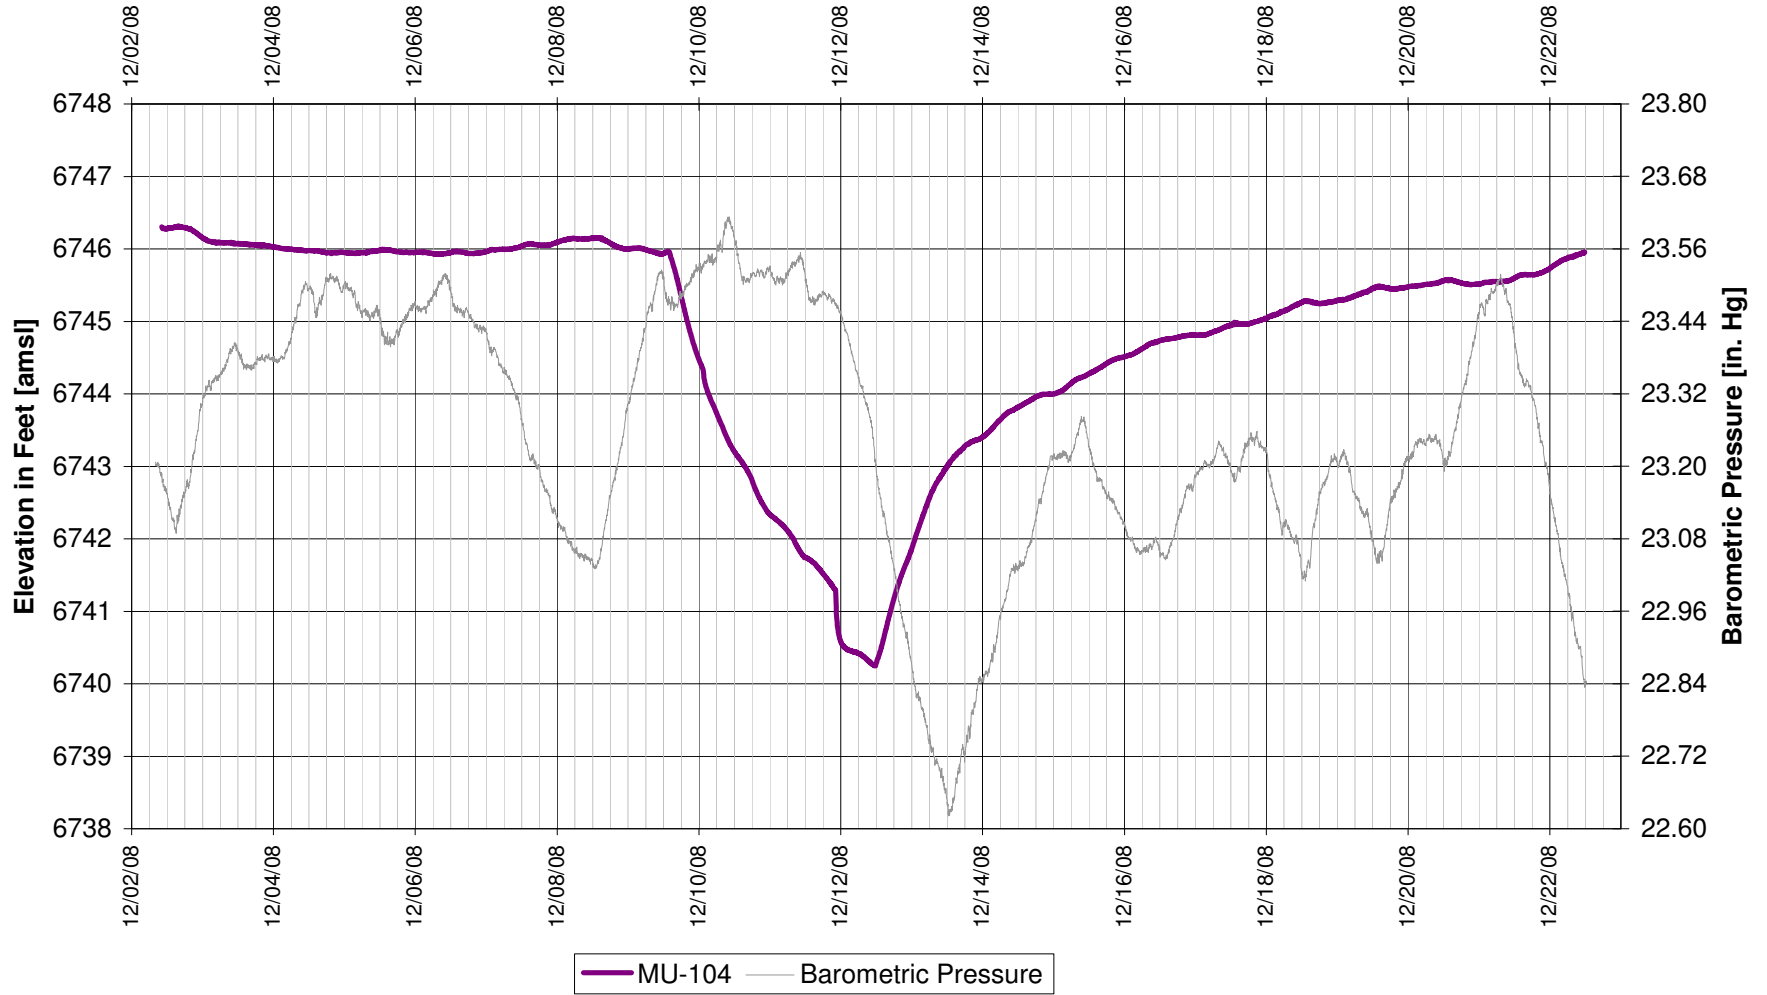

UR Energy
Lost Creek Mine Unit 1
South Test, South Side of Fault
'UKM' Sand Underlying Monitor Well