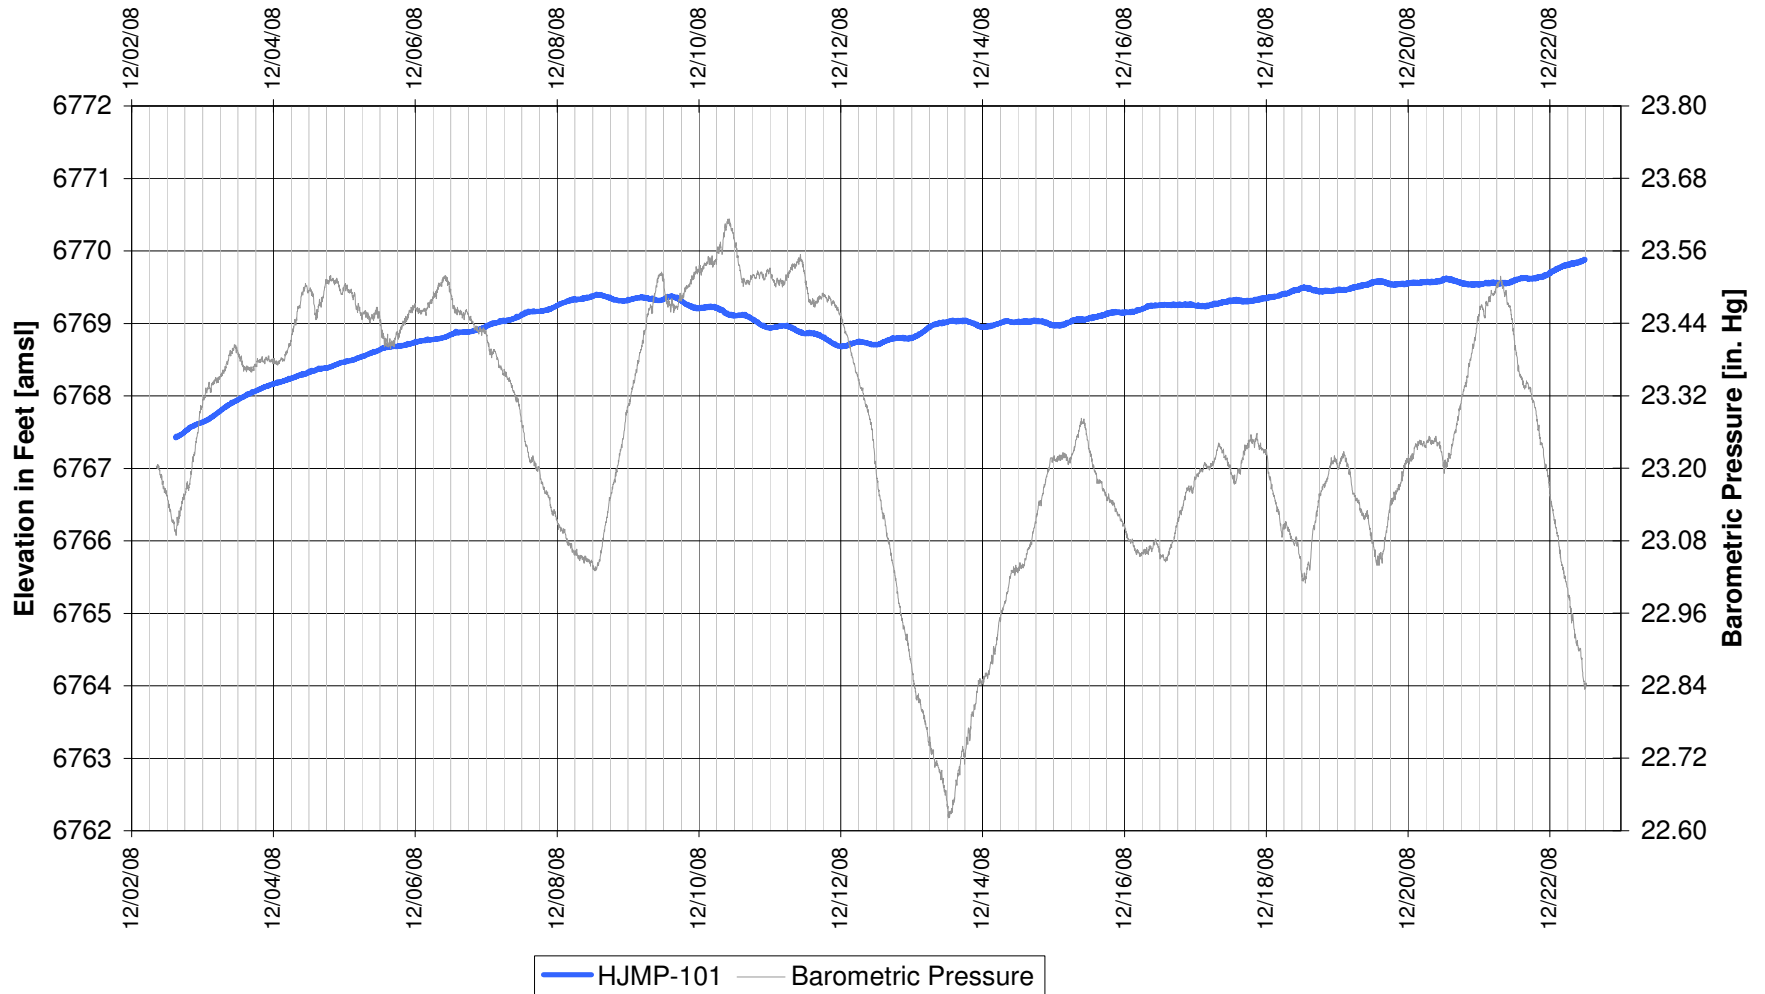

UR Energy
Lost Creek Mine Unit 1
South Test, North Side of Fault
'HJ' Sand Production Zone Monitor Well