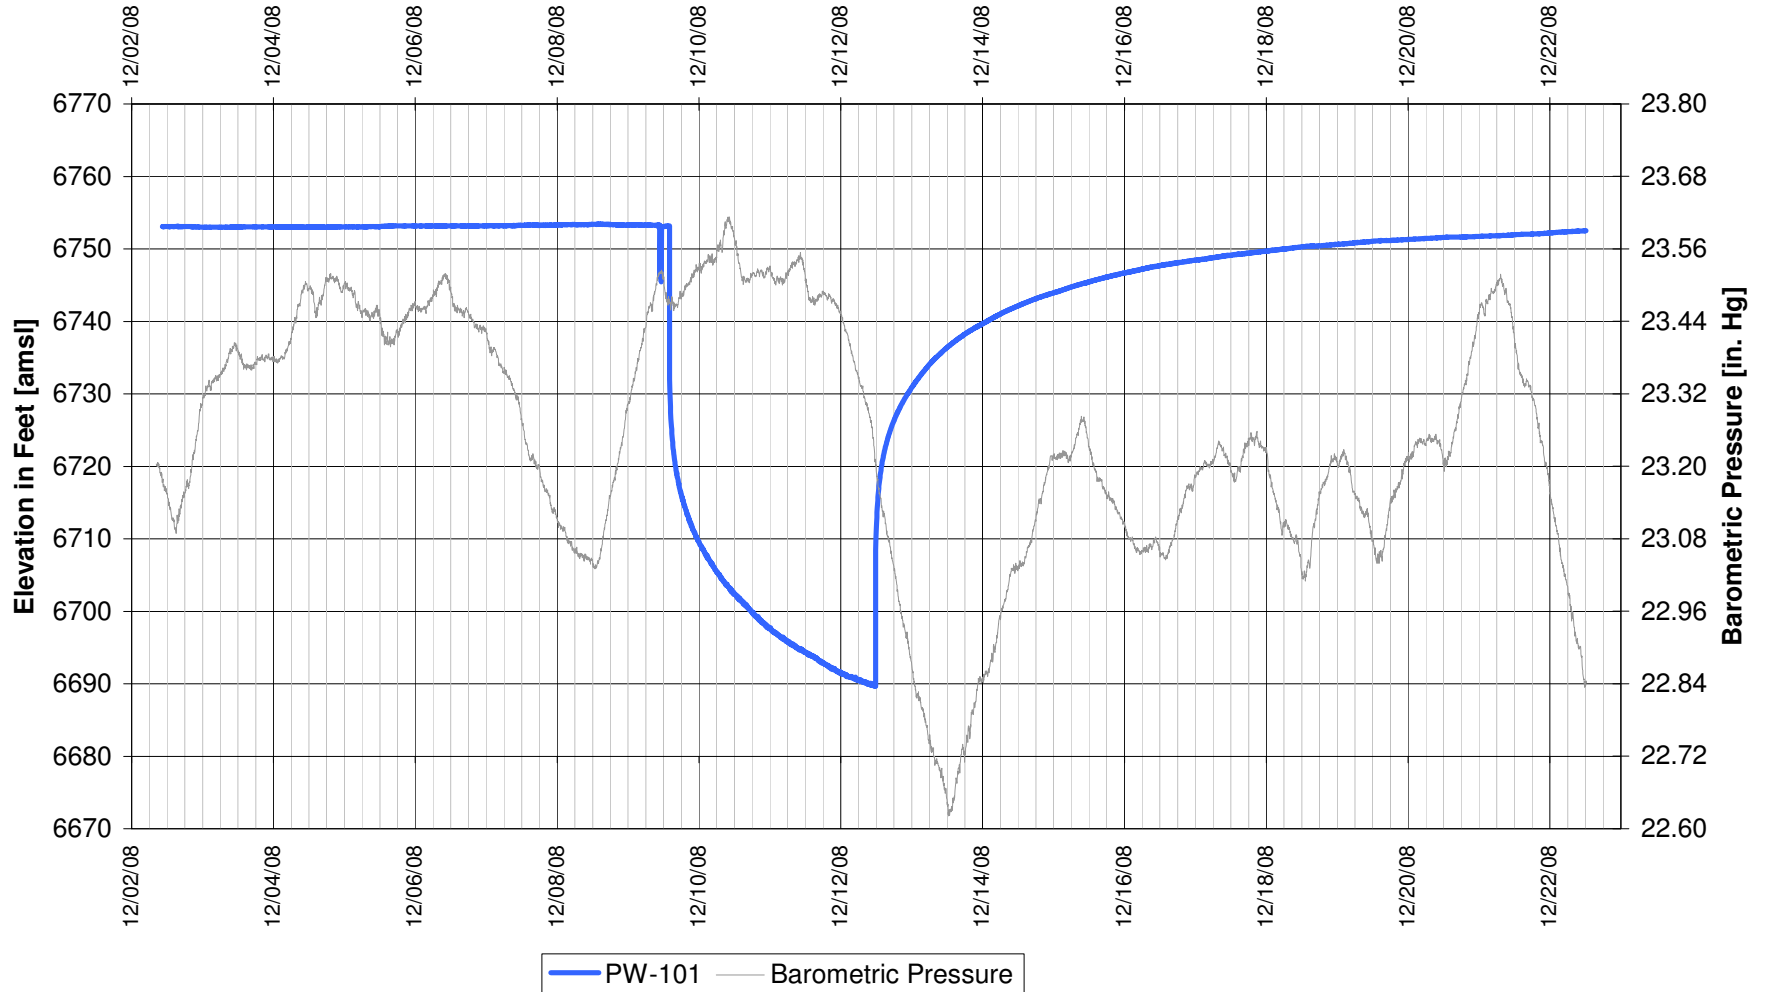

UR Energy
Lost Creek Mine Unit 1
South Test, South Side of Fault
'HJ' Sand Production Zone Pumping Well