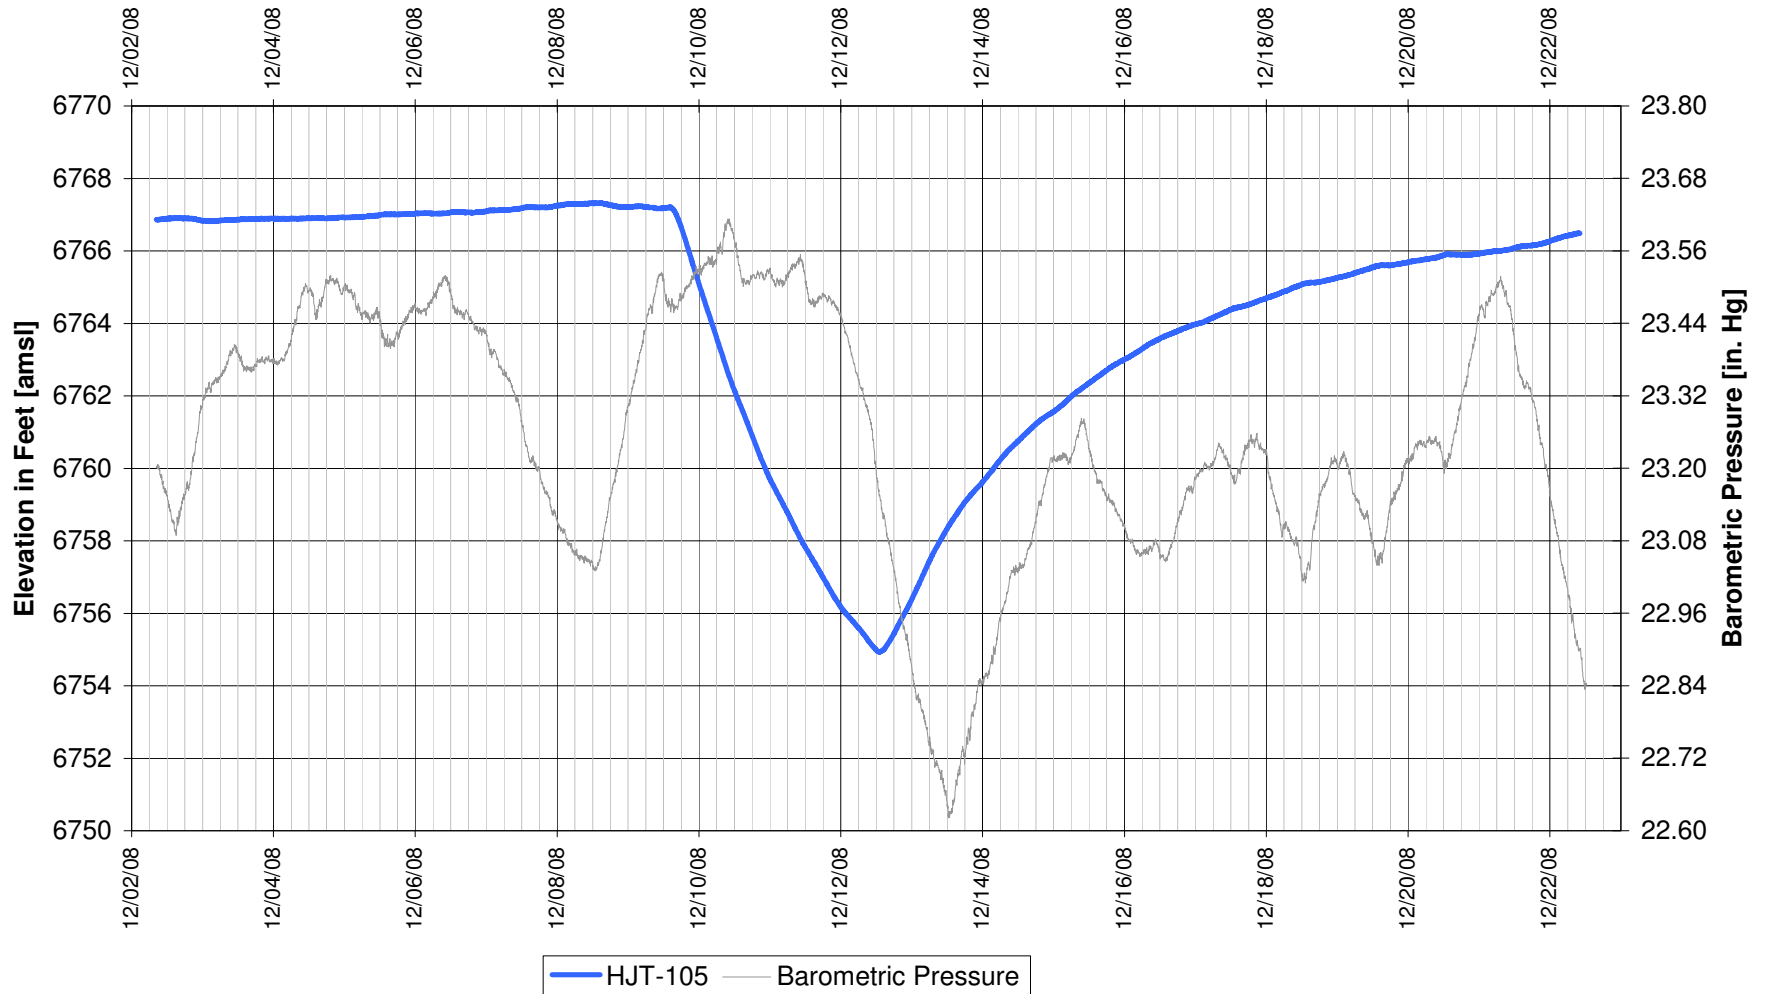

UR Energy
Lost Creek Mine Unit 1
South Test, South Side of Fault
'HJ' Sand Production Zone Monitor Well