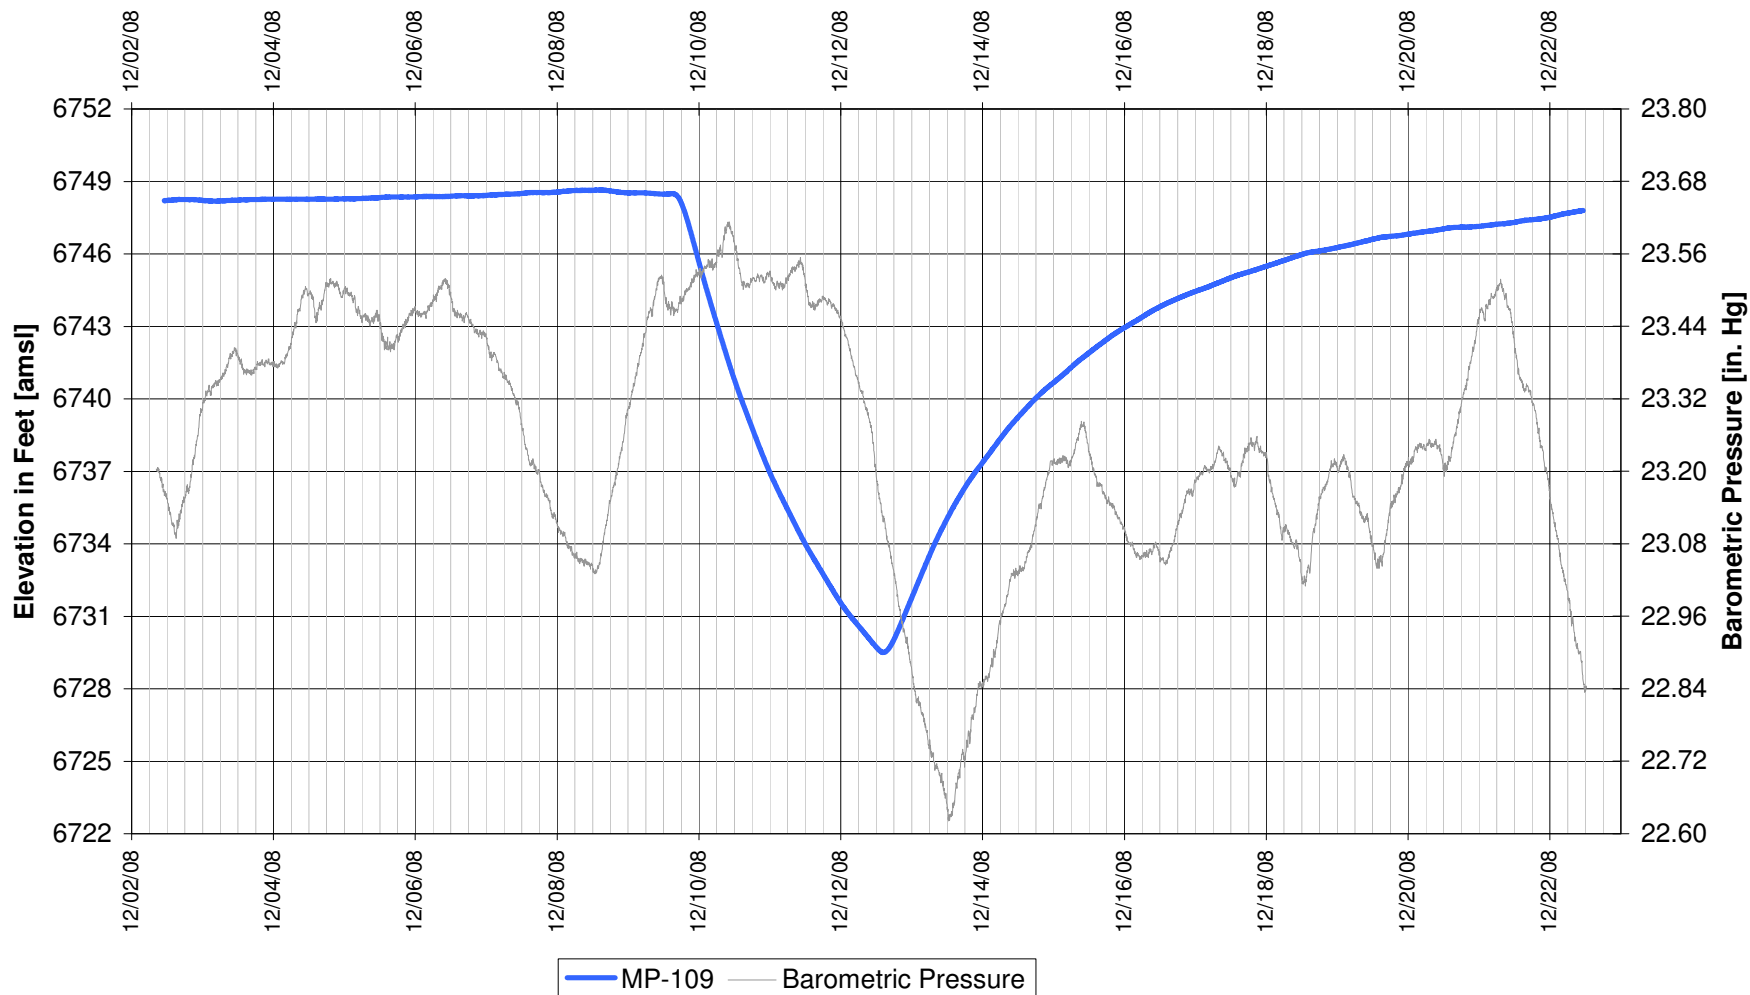

UR Energy
Lost Creek Mine Unit 1
South Test, South Side of Fault
'HJ' Sand Production Zone Monitor Well