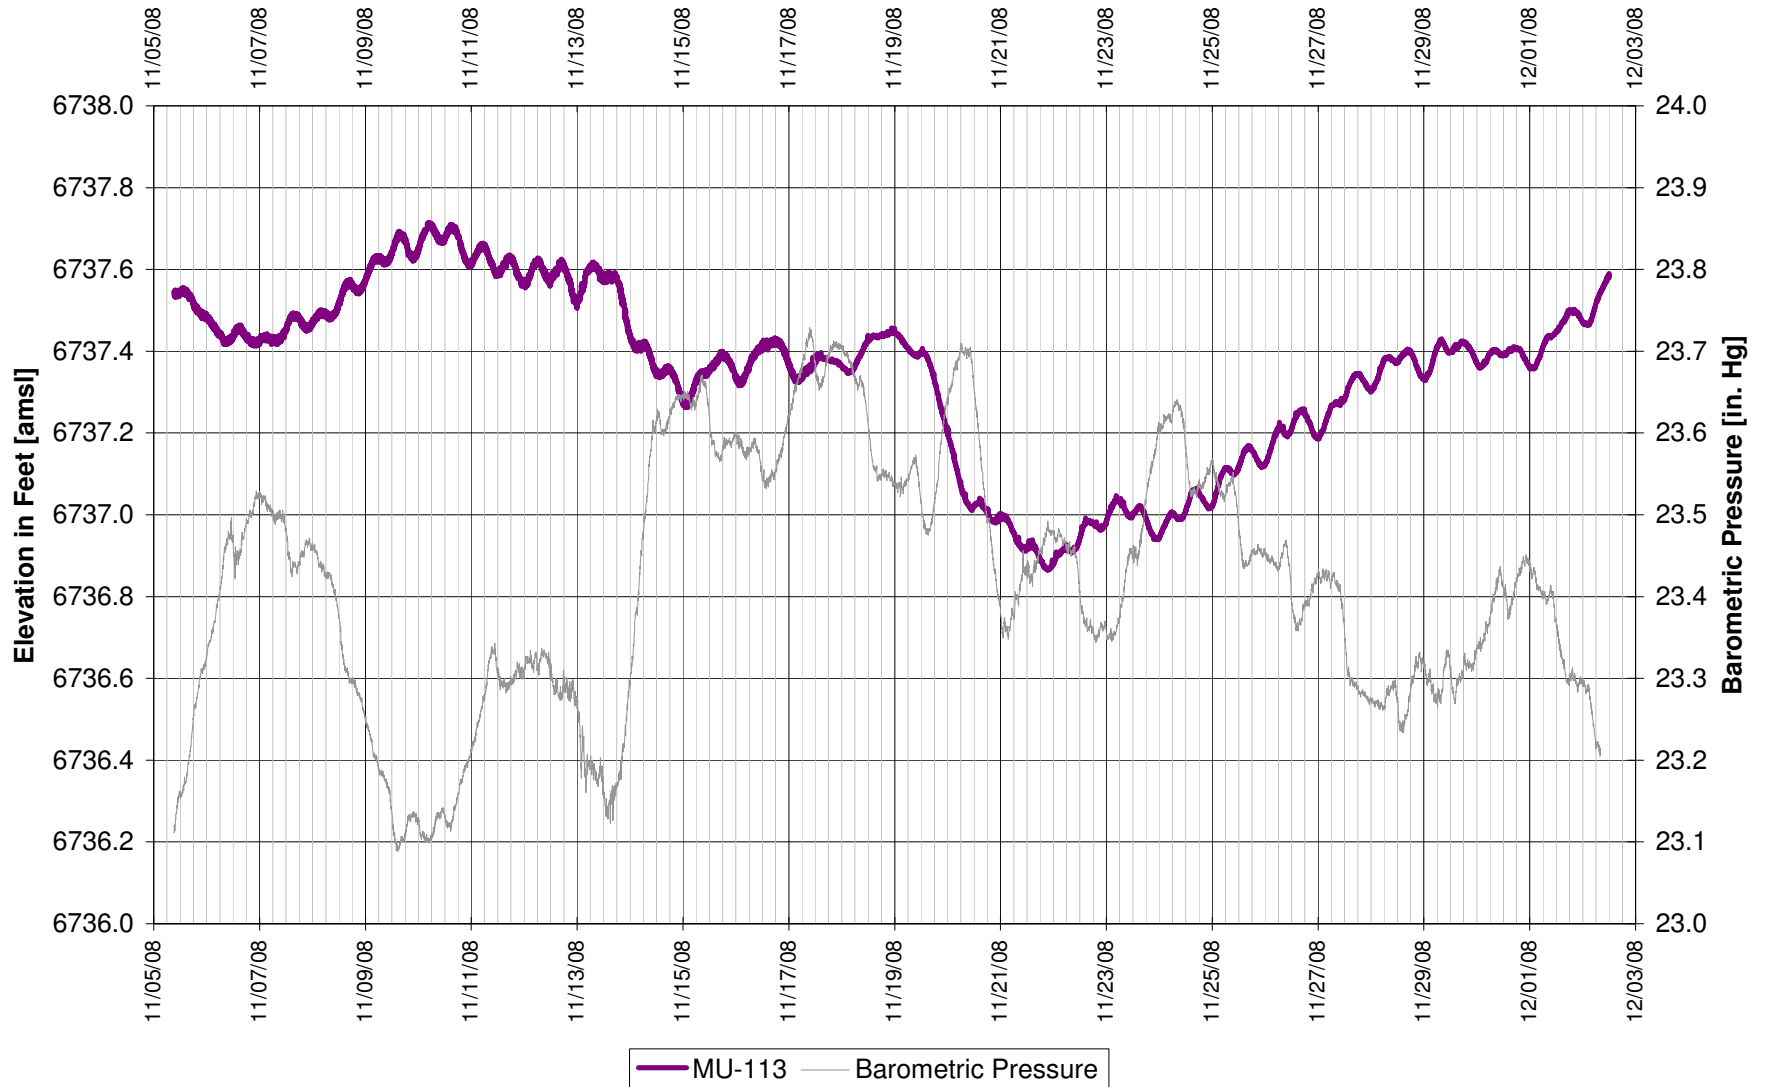

**UR Energy
Lost Creek Mine Unit 1
North Test, South Side of Fault
'UKM' Sand Underlying Monitor Well**