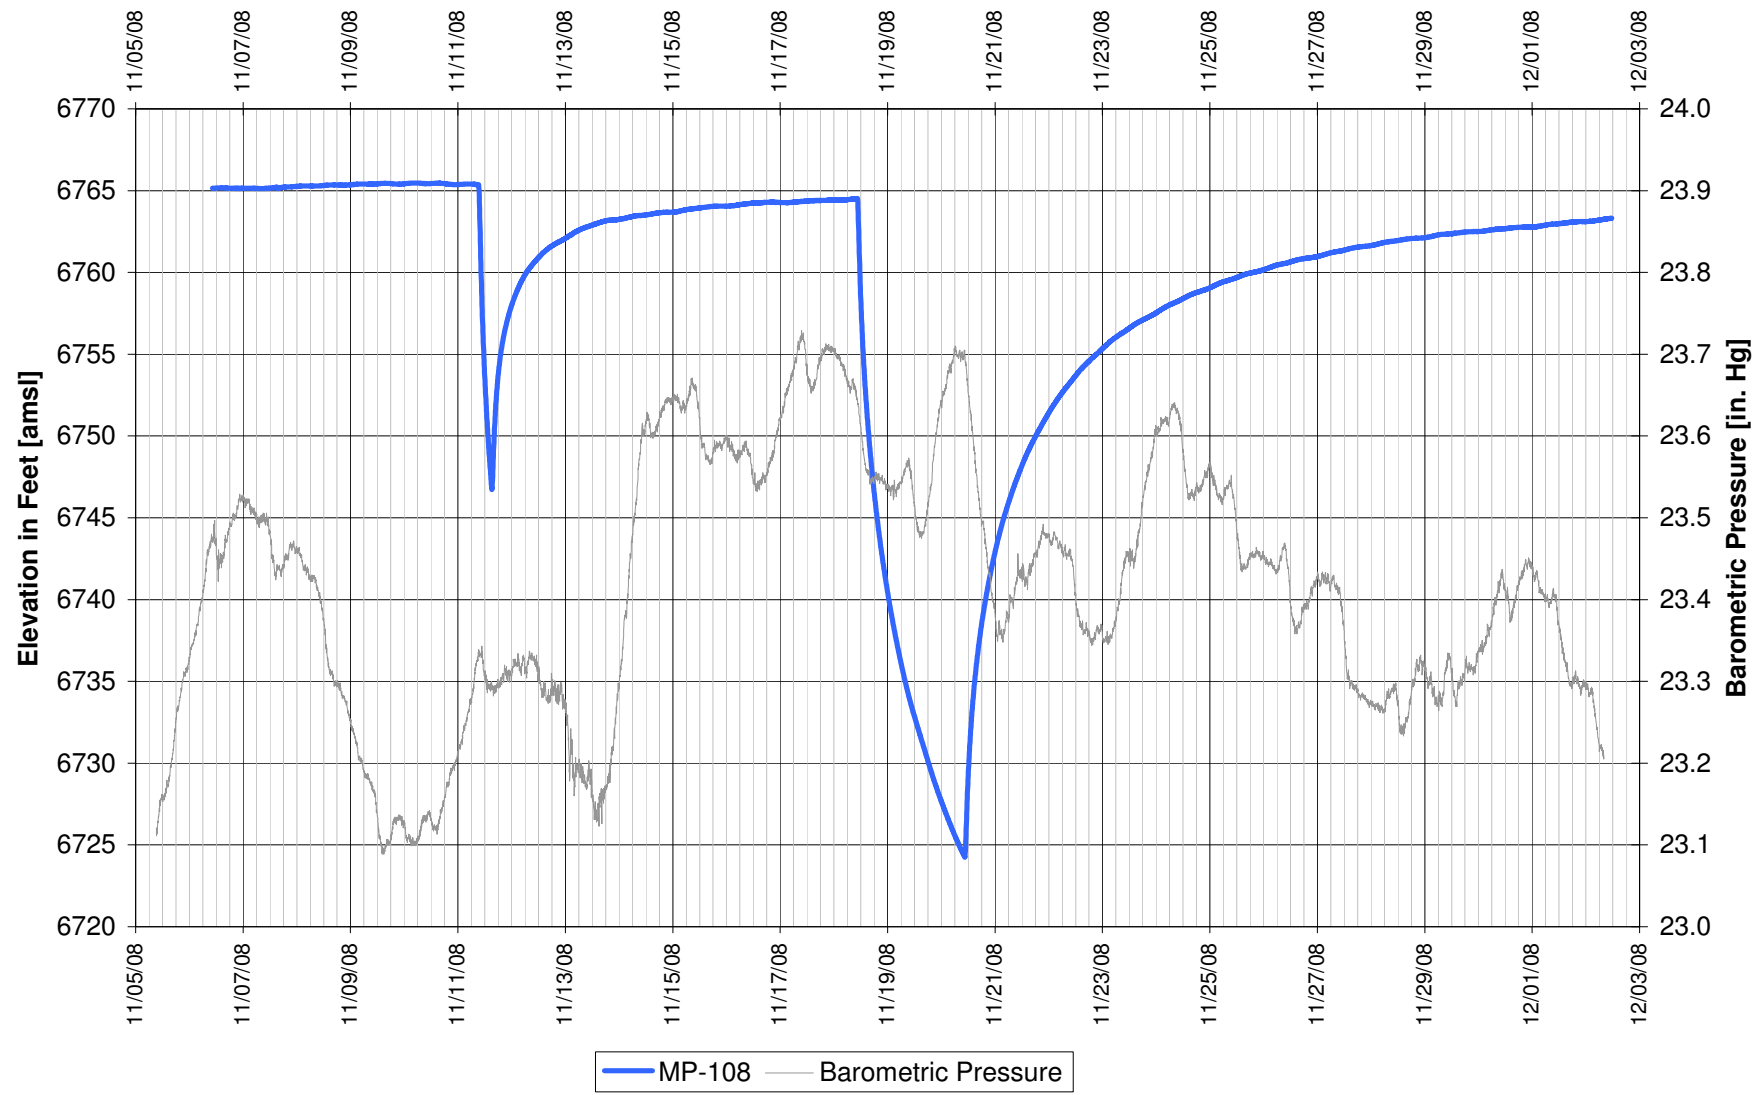

**UR Energy
Lost Creek Mine Unit 1
North Test, North Side of Fault
'HJ' Sand Production Zone Monitor Well**