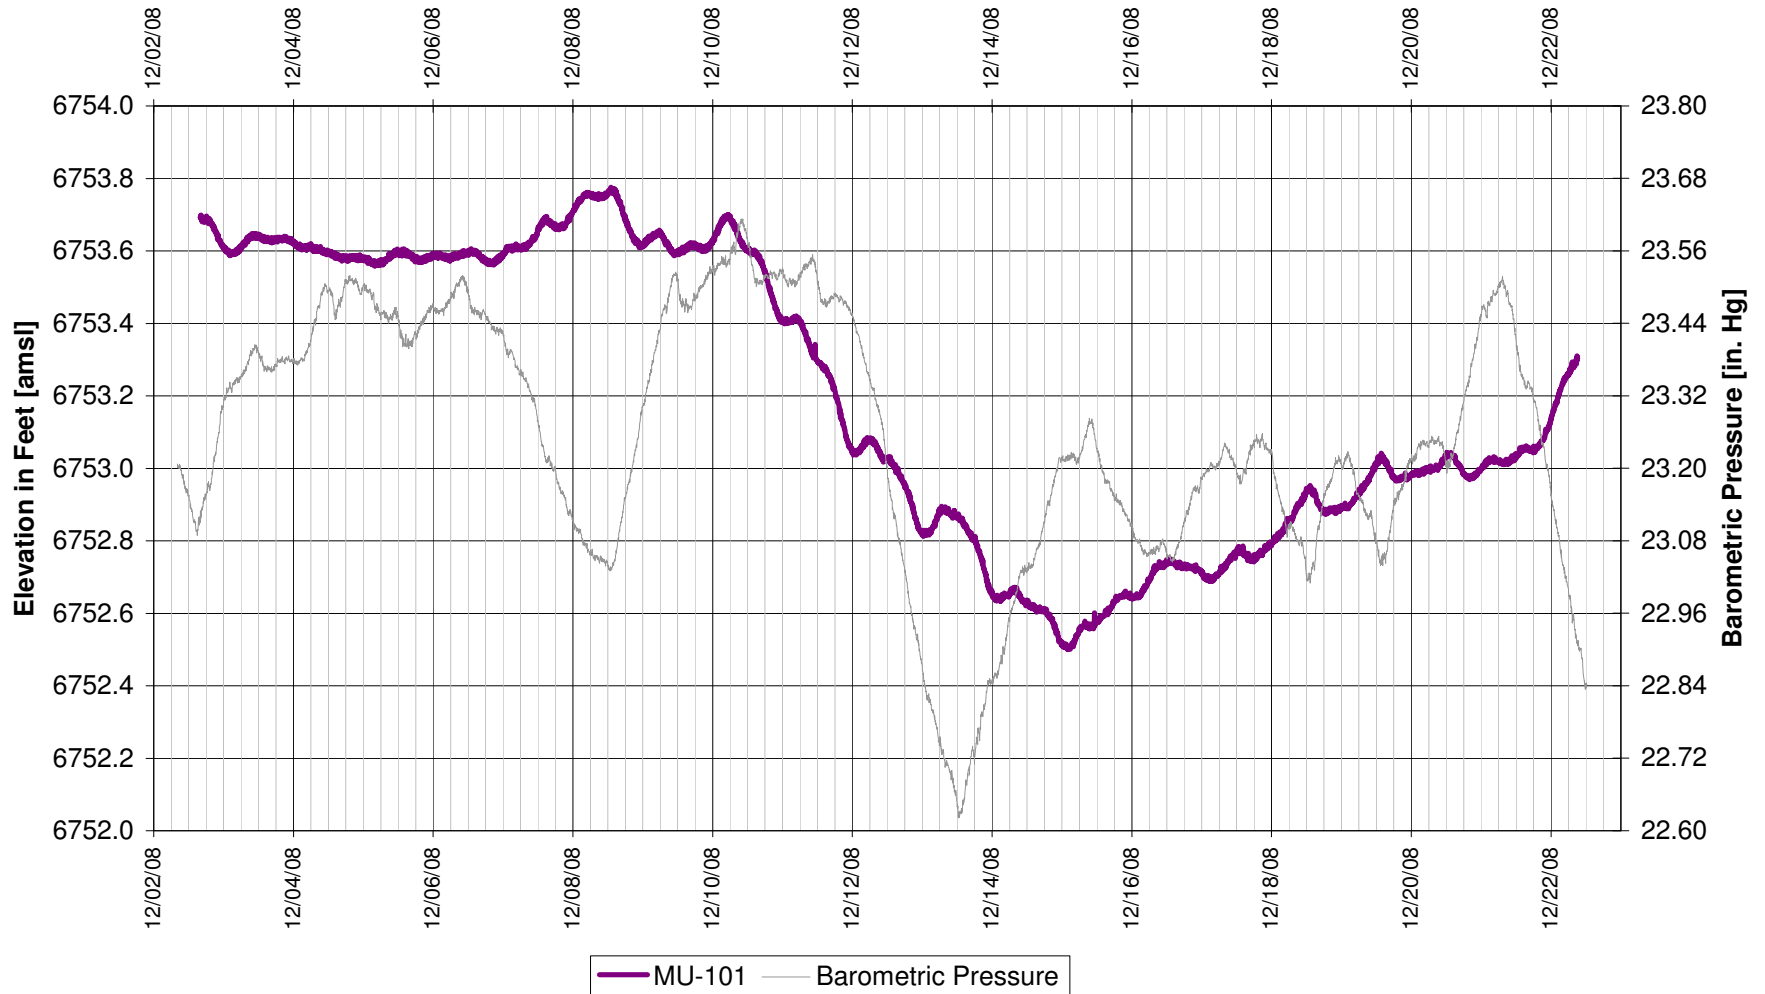

UR Energy
Lost Creek Mine Unit 1
South Test, South Side of Fault
'UKM' Sand Underlying Monitor Well