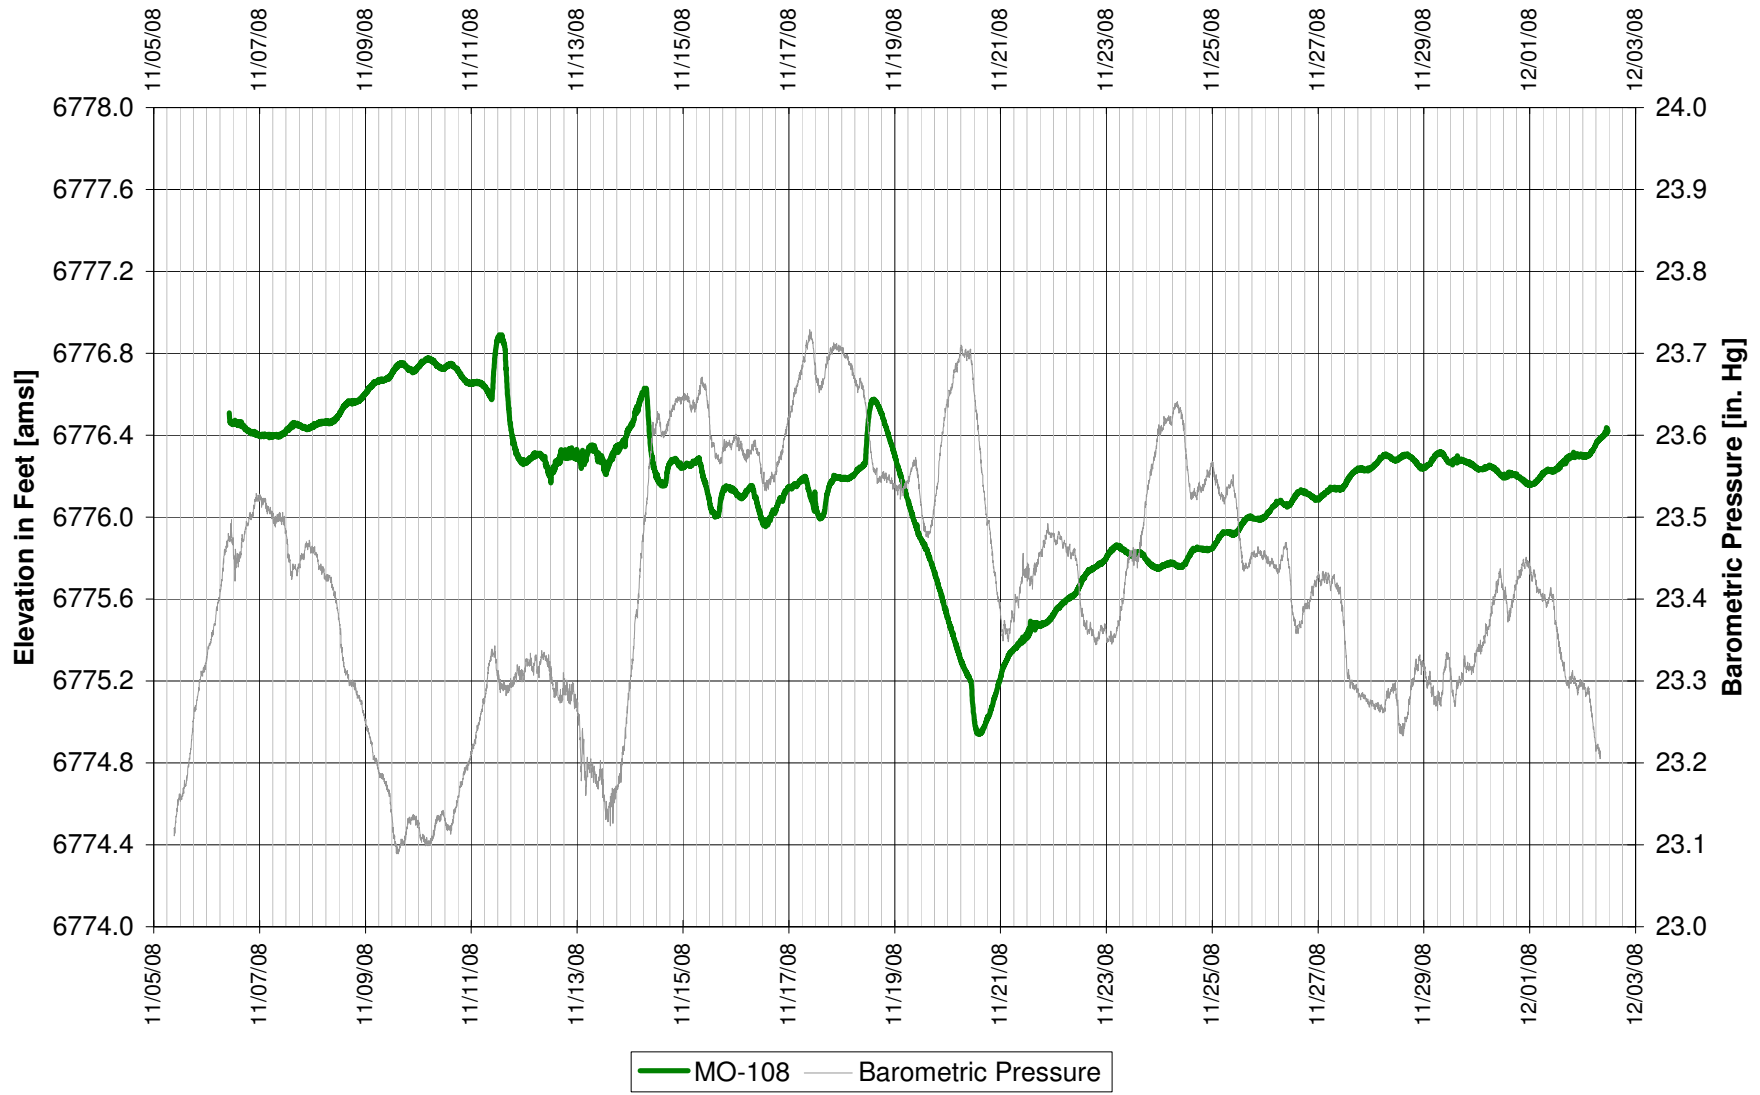

UR Energy
Lost Creek Mine Unit 1
North Test, North Side of Fault
'LFG' Sand Overlying Monitor Well