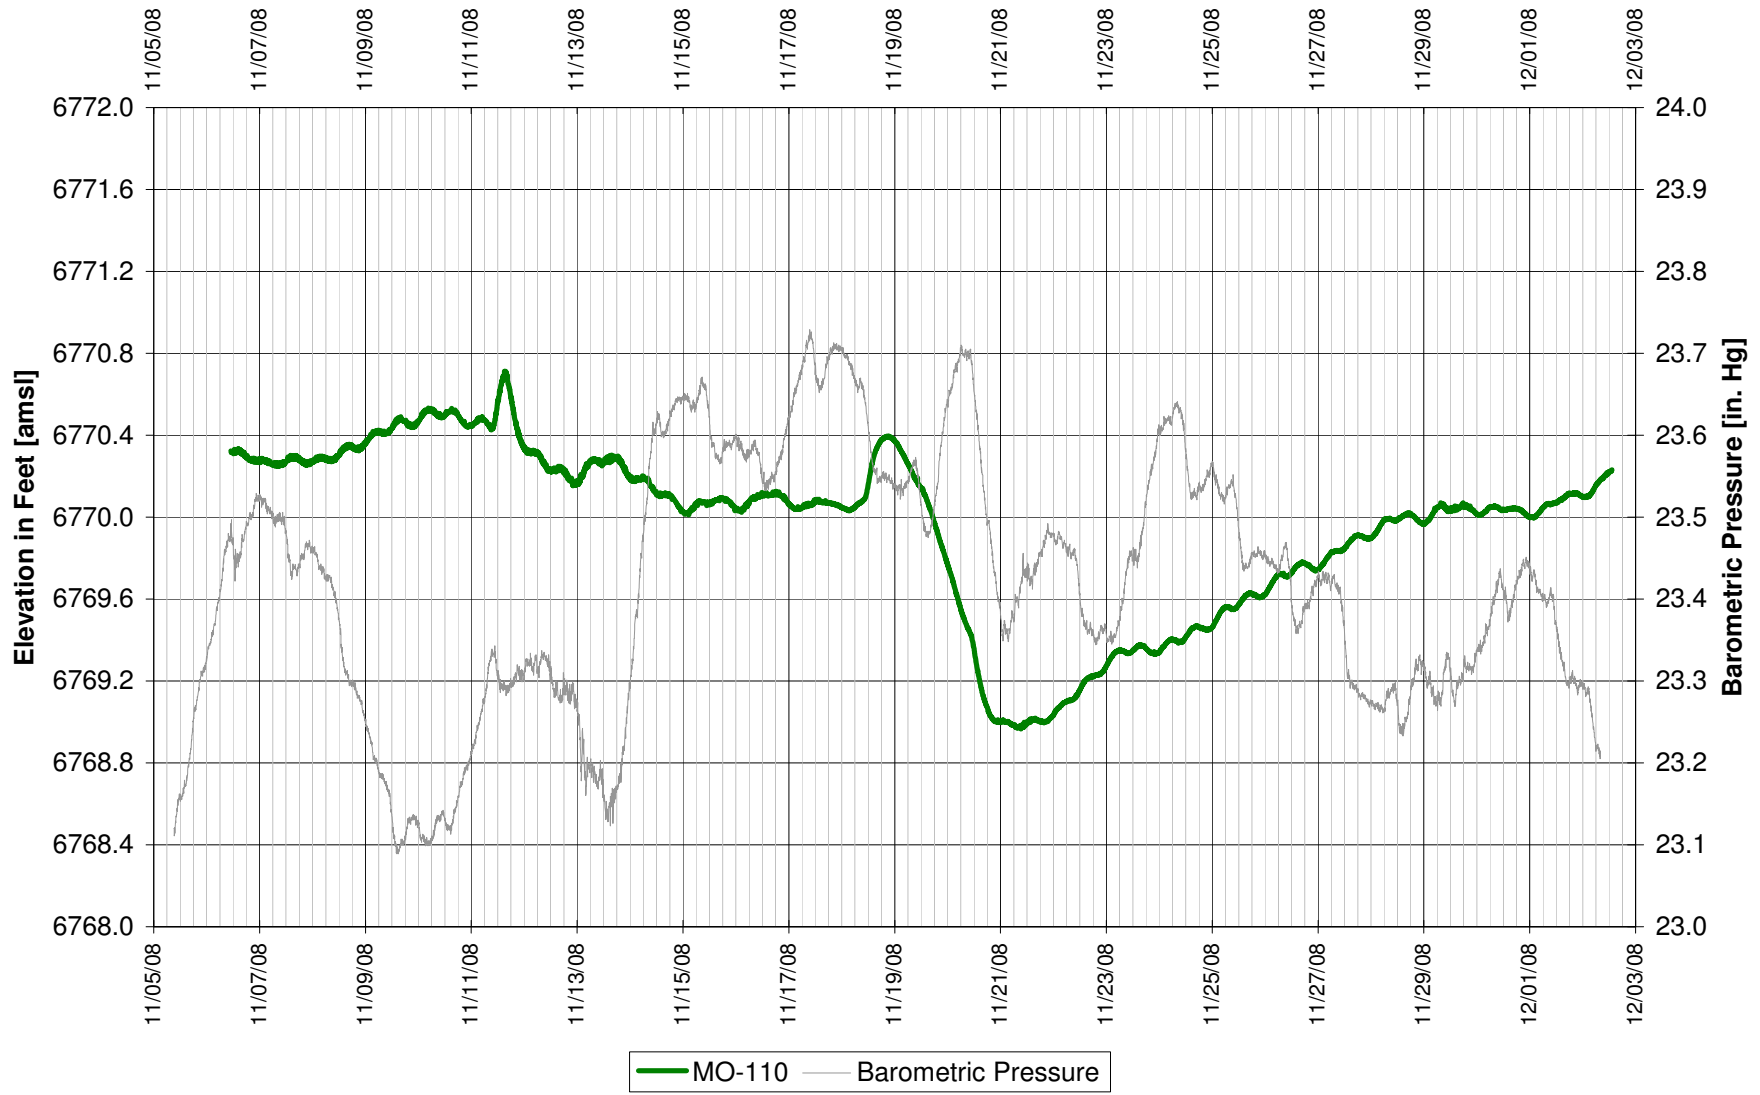

**UR Energy
Lost Creek Mine Unit 1
North Test, North Side of Fault
'LFG' Sand Overlying Monitor Well**