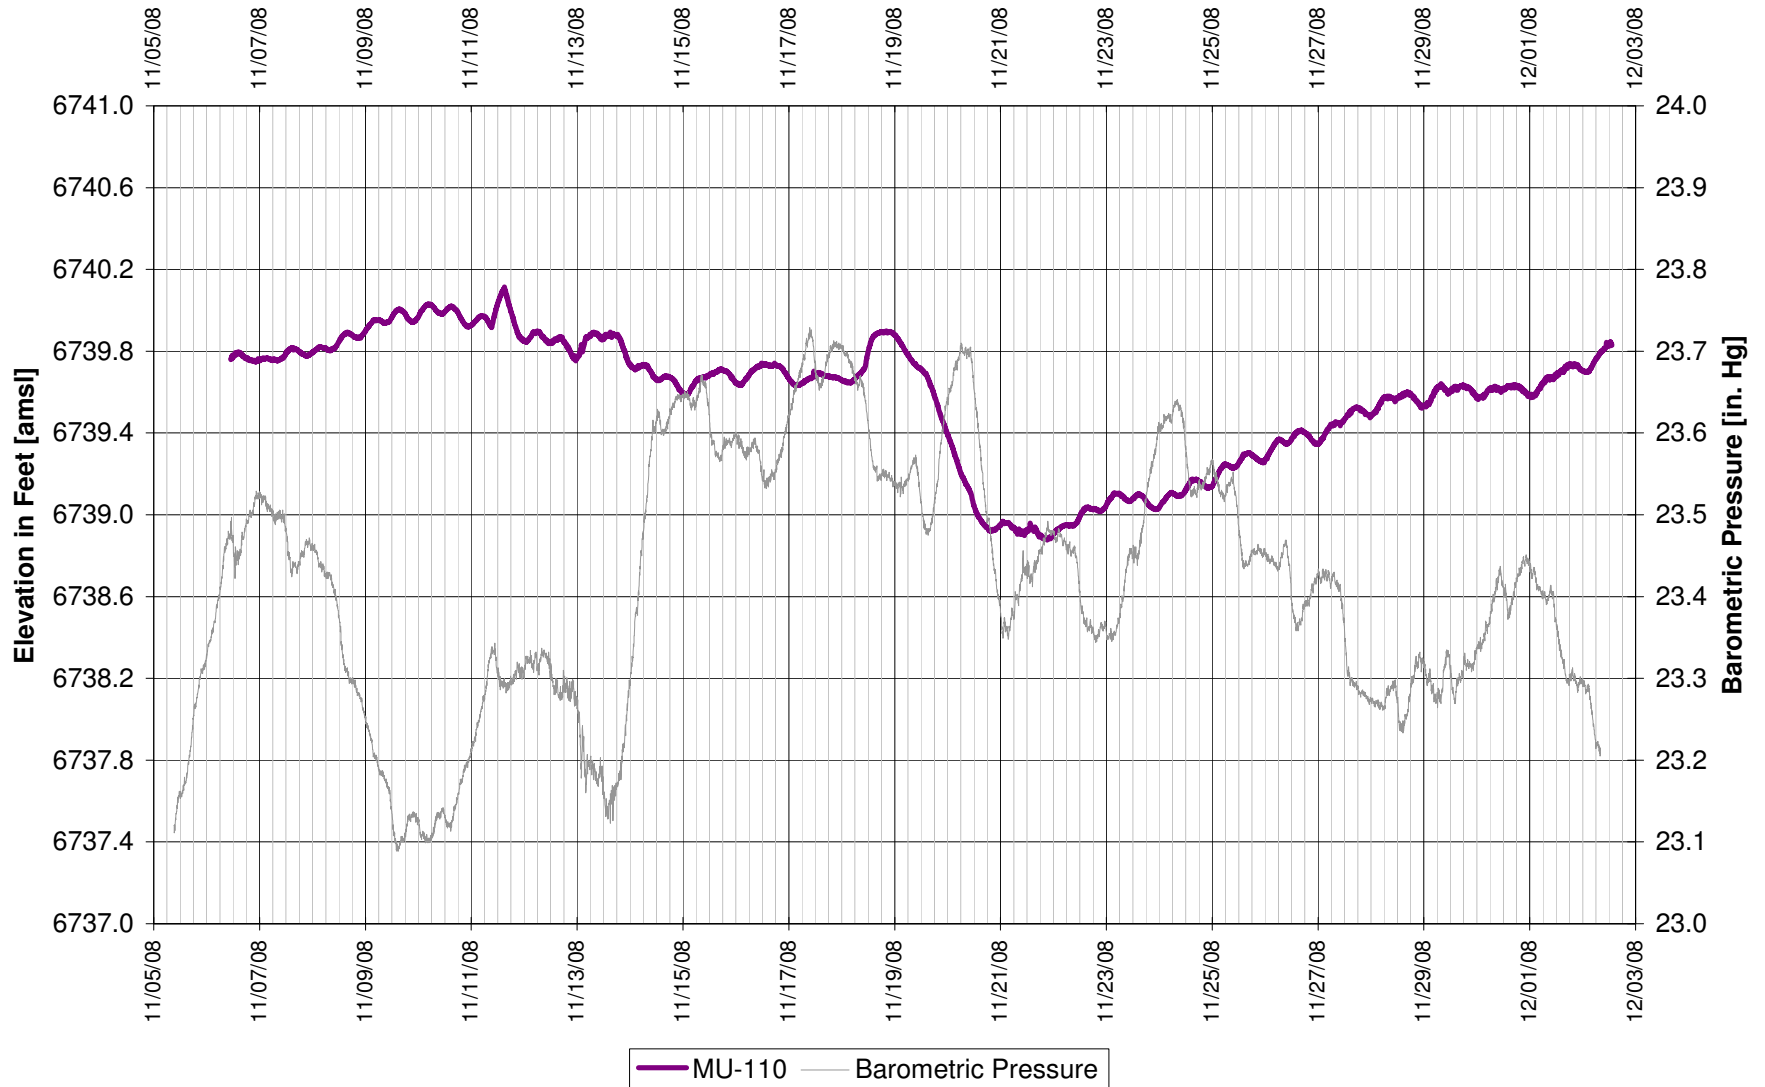

**UR Energy
Lost Creek Mine Unit 1
North Test, North Side of Fault
'UKM' Sand Underlying Monitor Well**