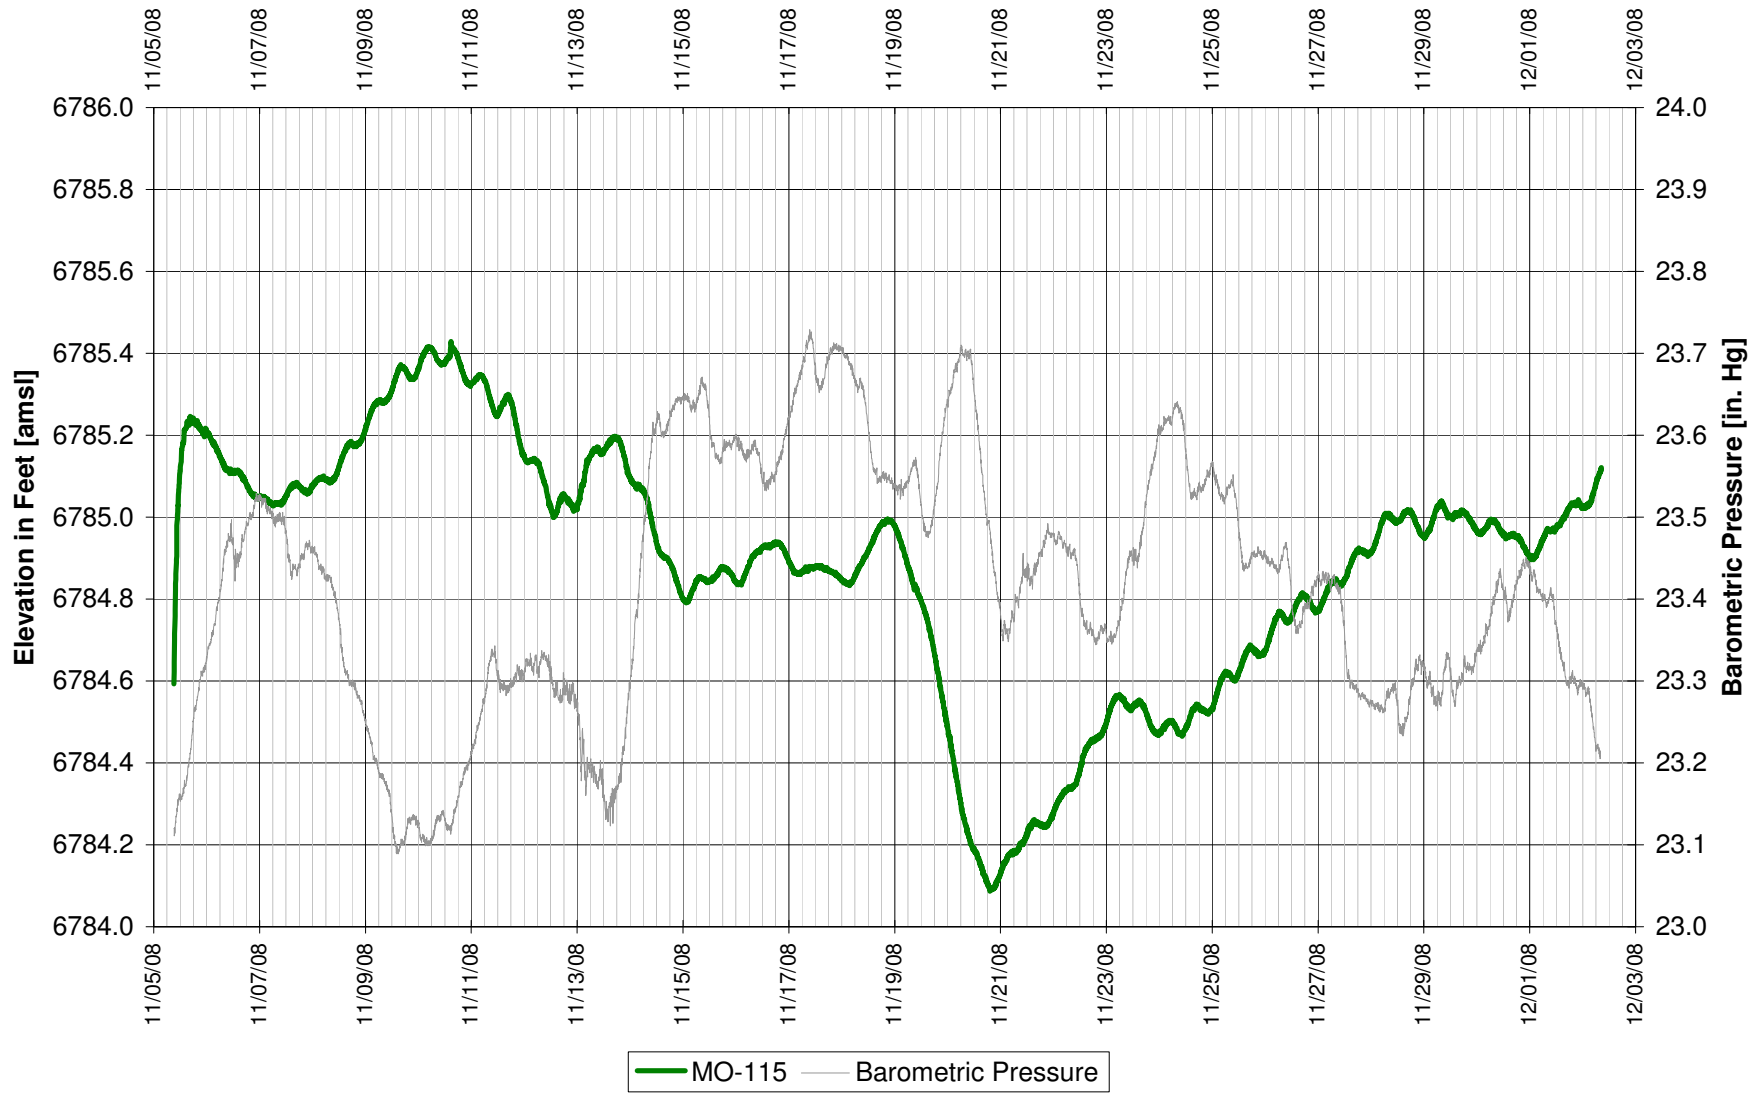

UR Energy
Lost Creek Mine Unit 1
North Test, North Side of Fault
'LFG' Sand Overlying Monitor Well