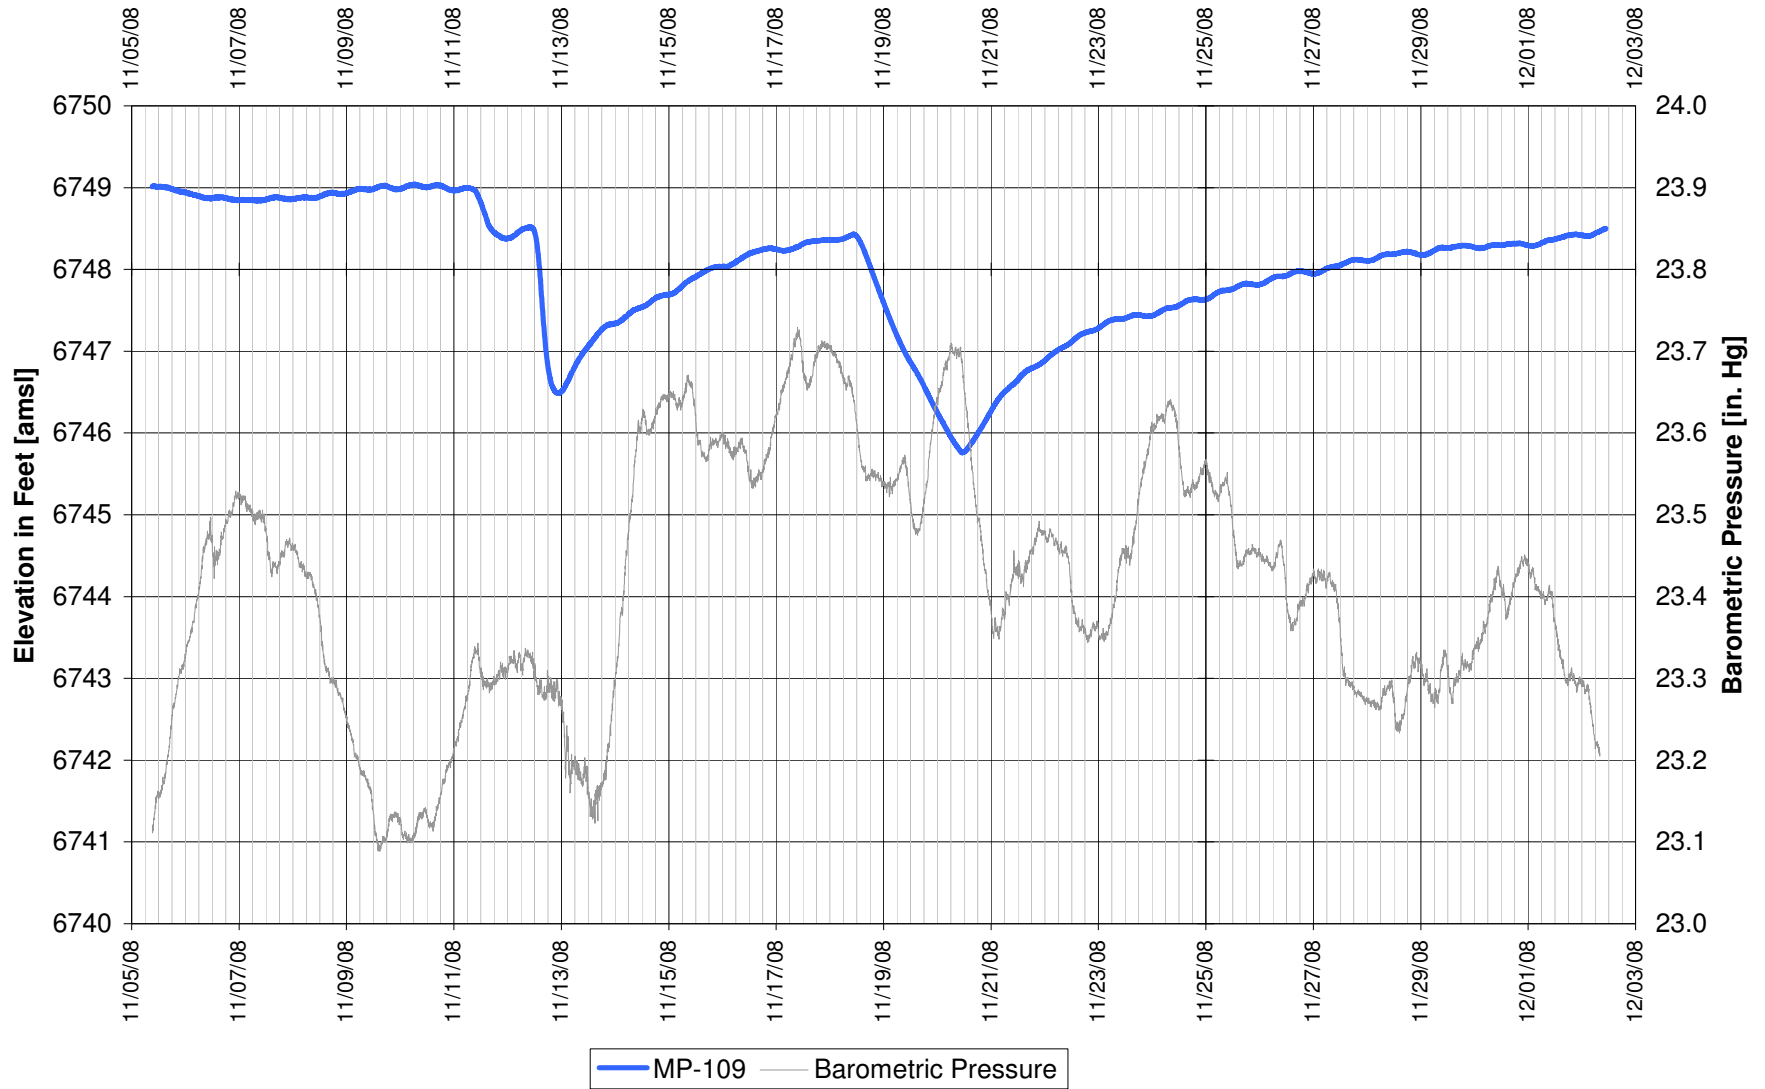

UR Energy
Lost Creek Mine Unit 1
North Test, South Side of Fault
'HJ' Sand Production Zone Monitor Well