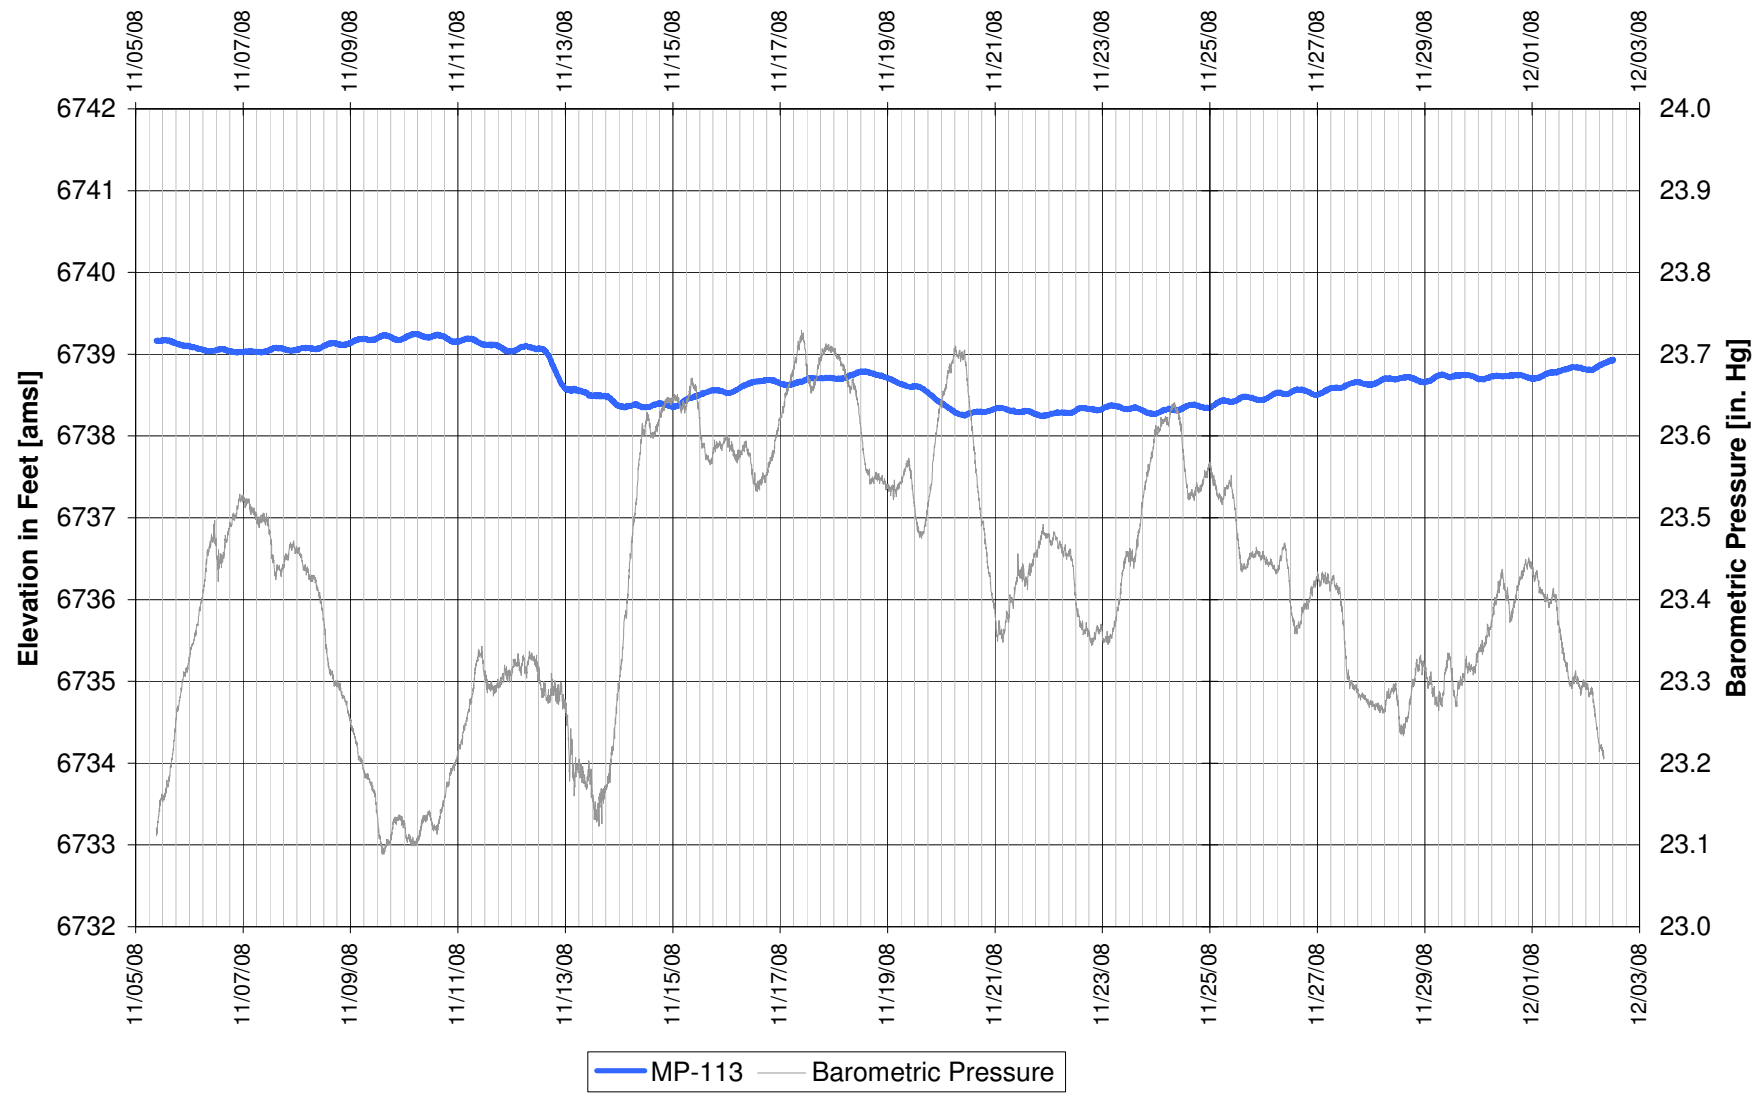

UR Energy
Lost Creek Mine Unit 1
North Test, South Side of Fault
'HJ' Sand Production Zone Monitor Well