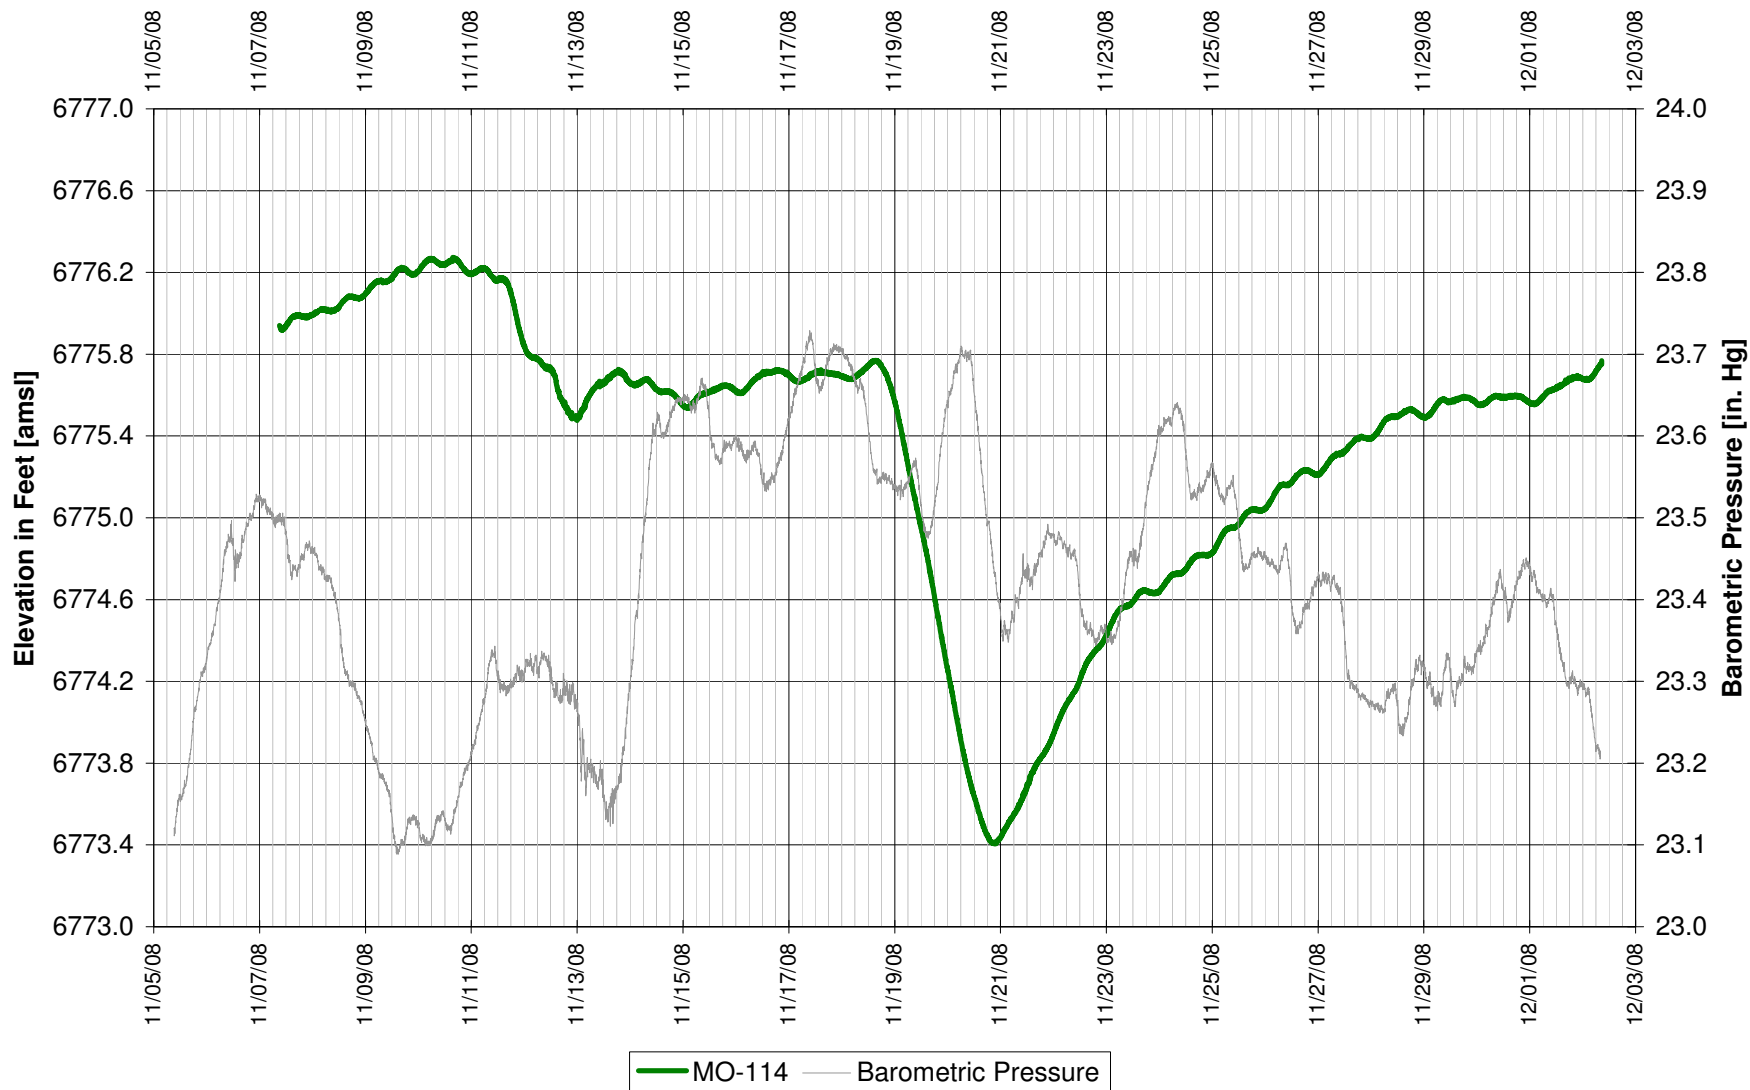

UR Energy
Lost Creek Mine Unit 1
North Test, South Side of Fault
'LFG' Sand Overlying Monitor Well