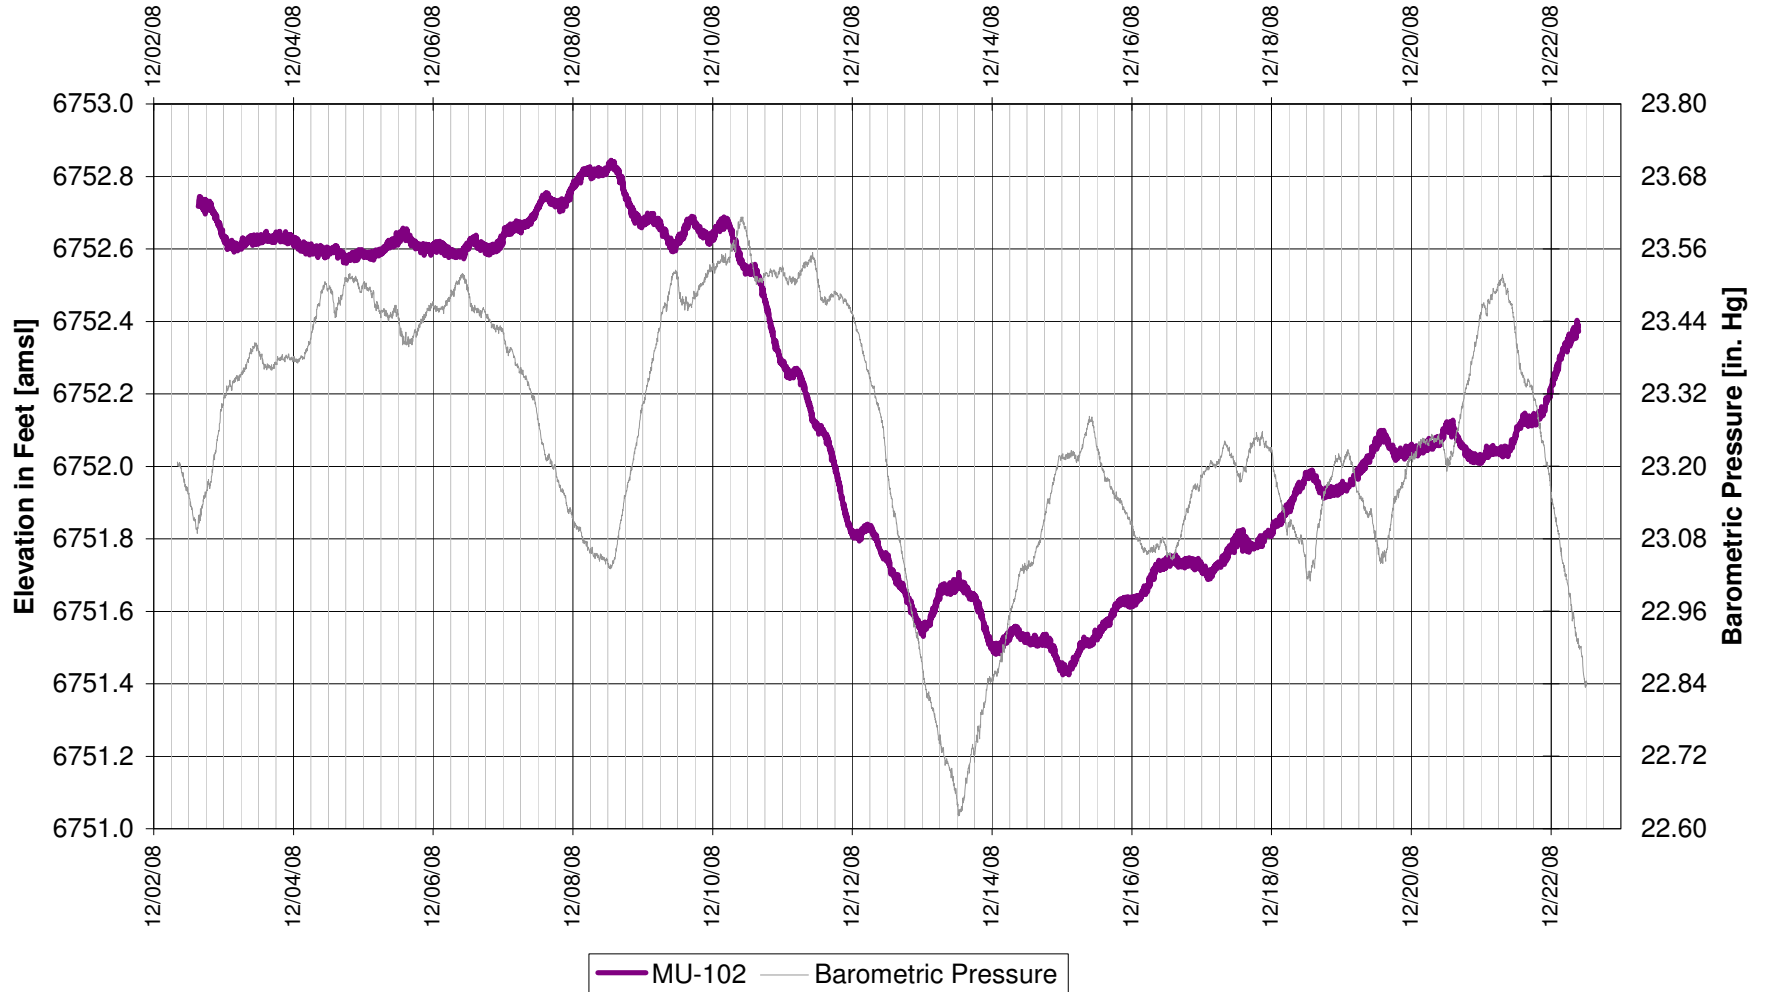

UR Energy
Lost Creek Mine Unit 1
South Test, South Side of Fault
'UKM' Sand Underlying Monitor Well