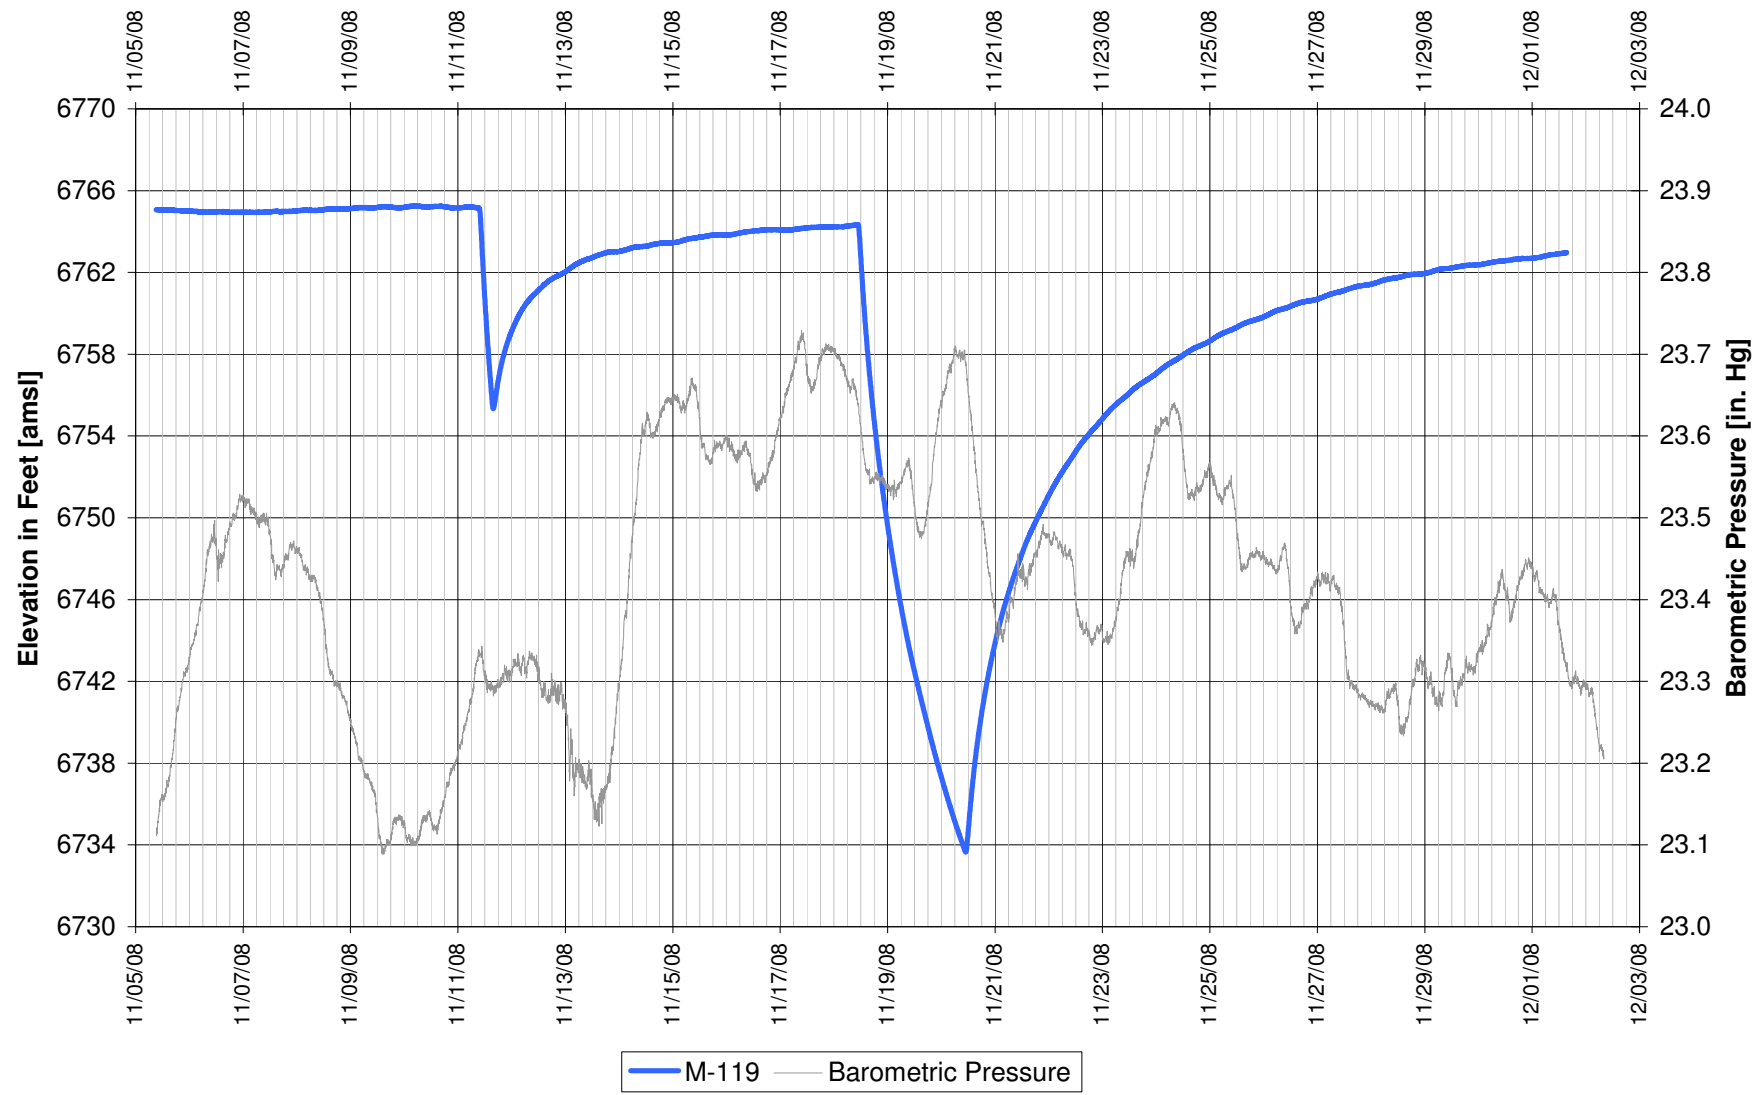

UR Energy
Lost Creek Mine Unit 1
North Test, North Side of Fault
'HJ' Sand Production Zone Monitor Well