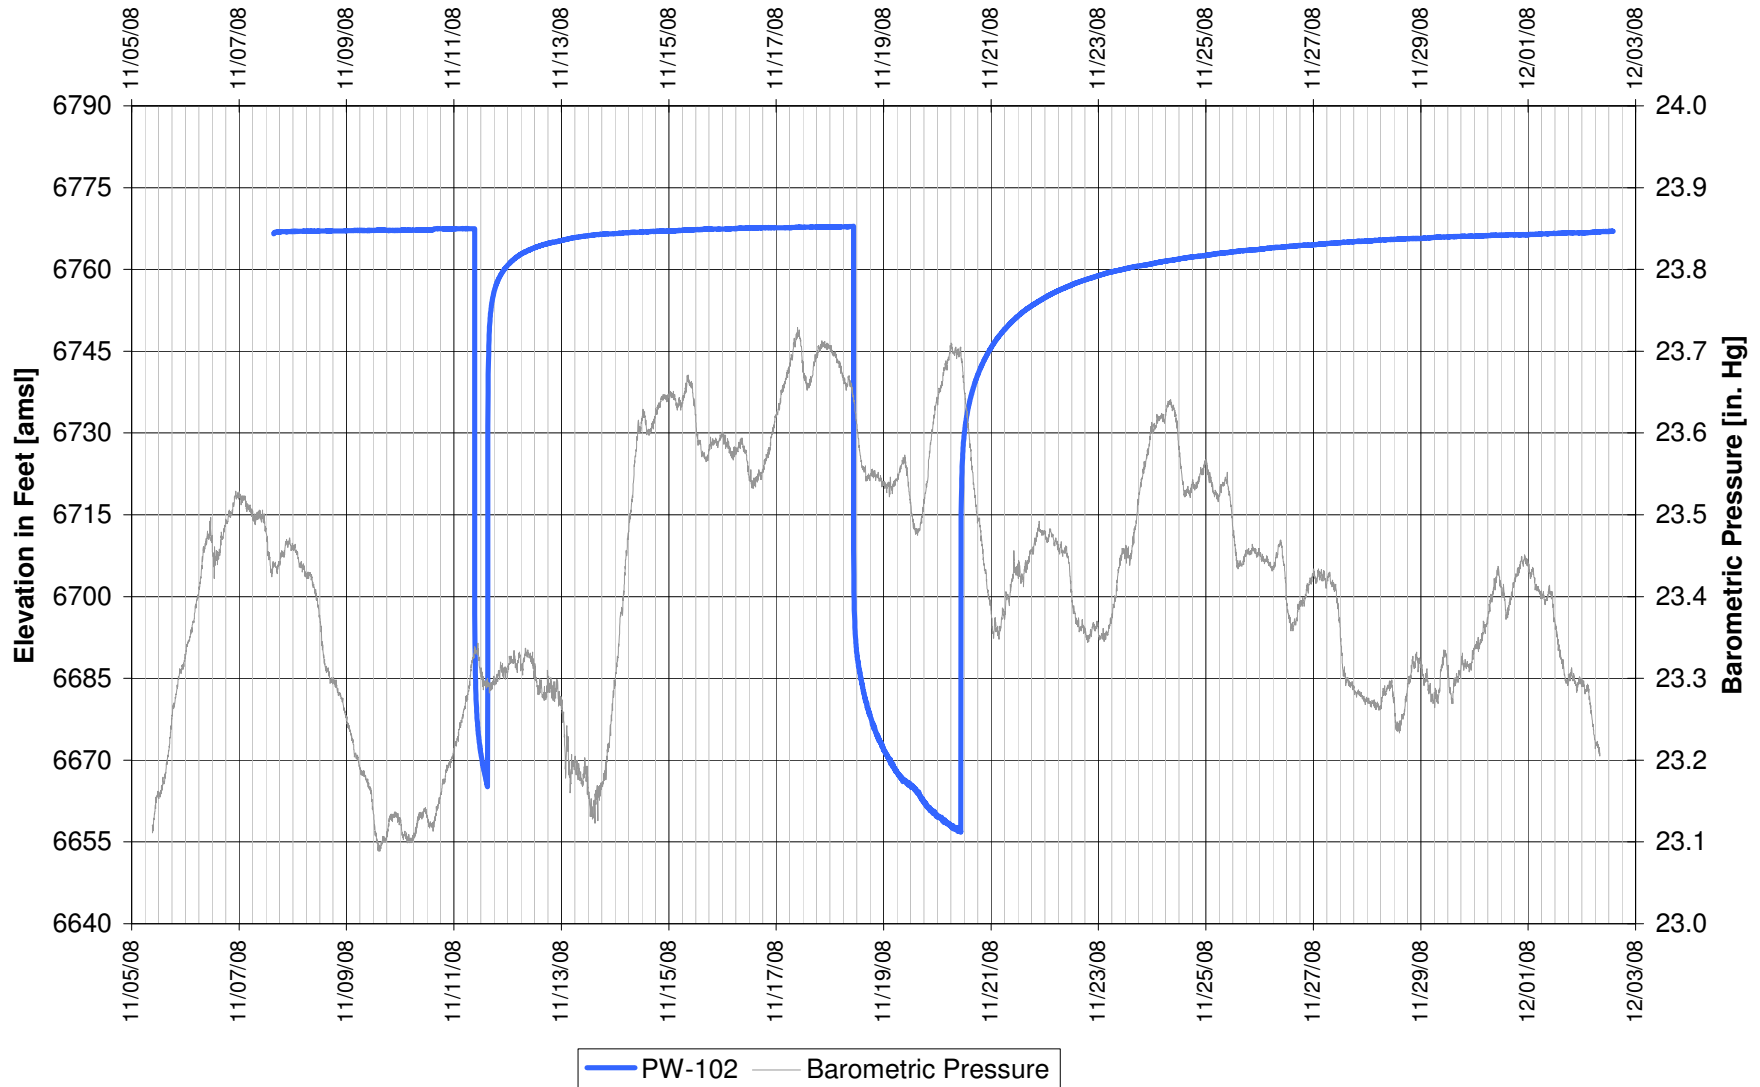

APPENDIX B
WATER LEVEL ELEVATIONS VS
BAROMETRIC PRESSURE

APPENDIX B-1 NORTH TEST

UR Energy
Lost Creek Mine Unit 1
North Test, North Side of Fault
'HJ' Sand Production Zone Pumping Well

UR Energy
Lost Creek Mine Unit 1
North Test, North Side of Fault
'HJ' Sand Production Zone Monitor Well