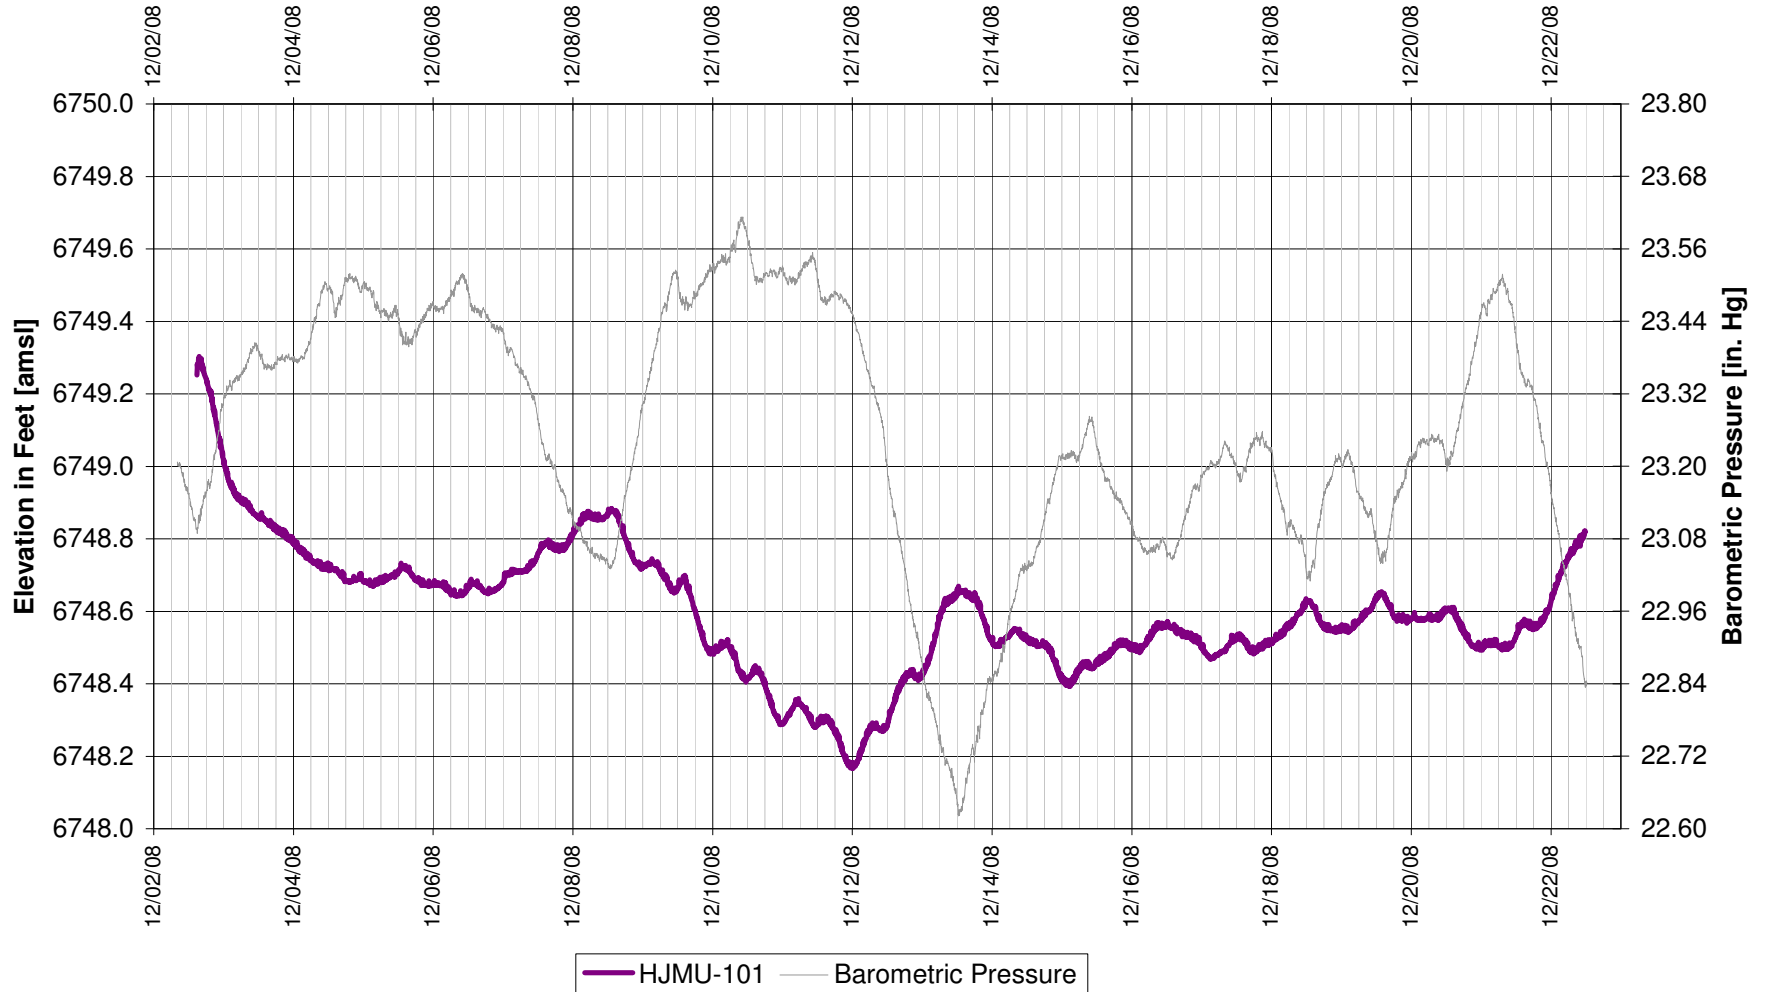

UR Energy
Lost Creek Mine Unit 1
South Test, North Side of Fault
'UKM' Sand Underlying Monitor Well