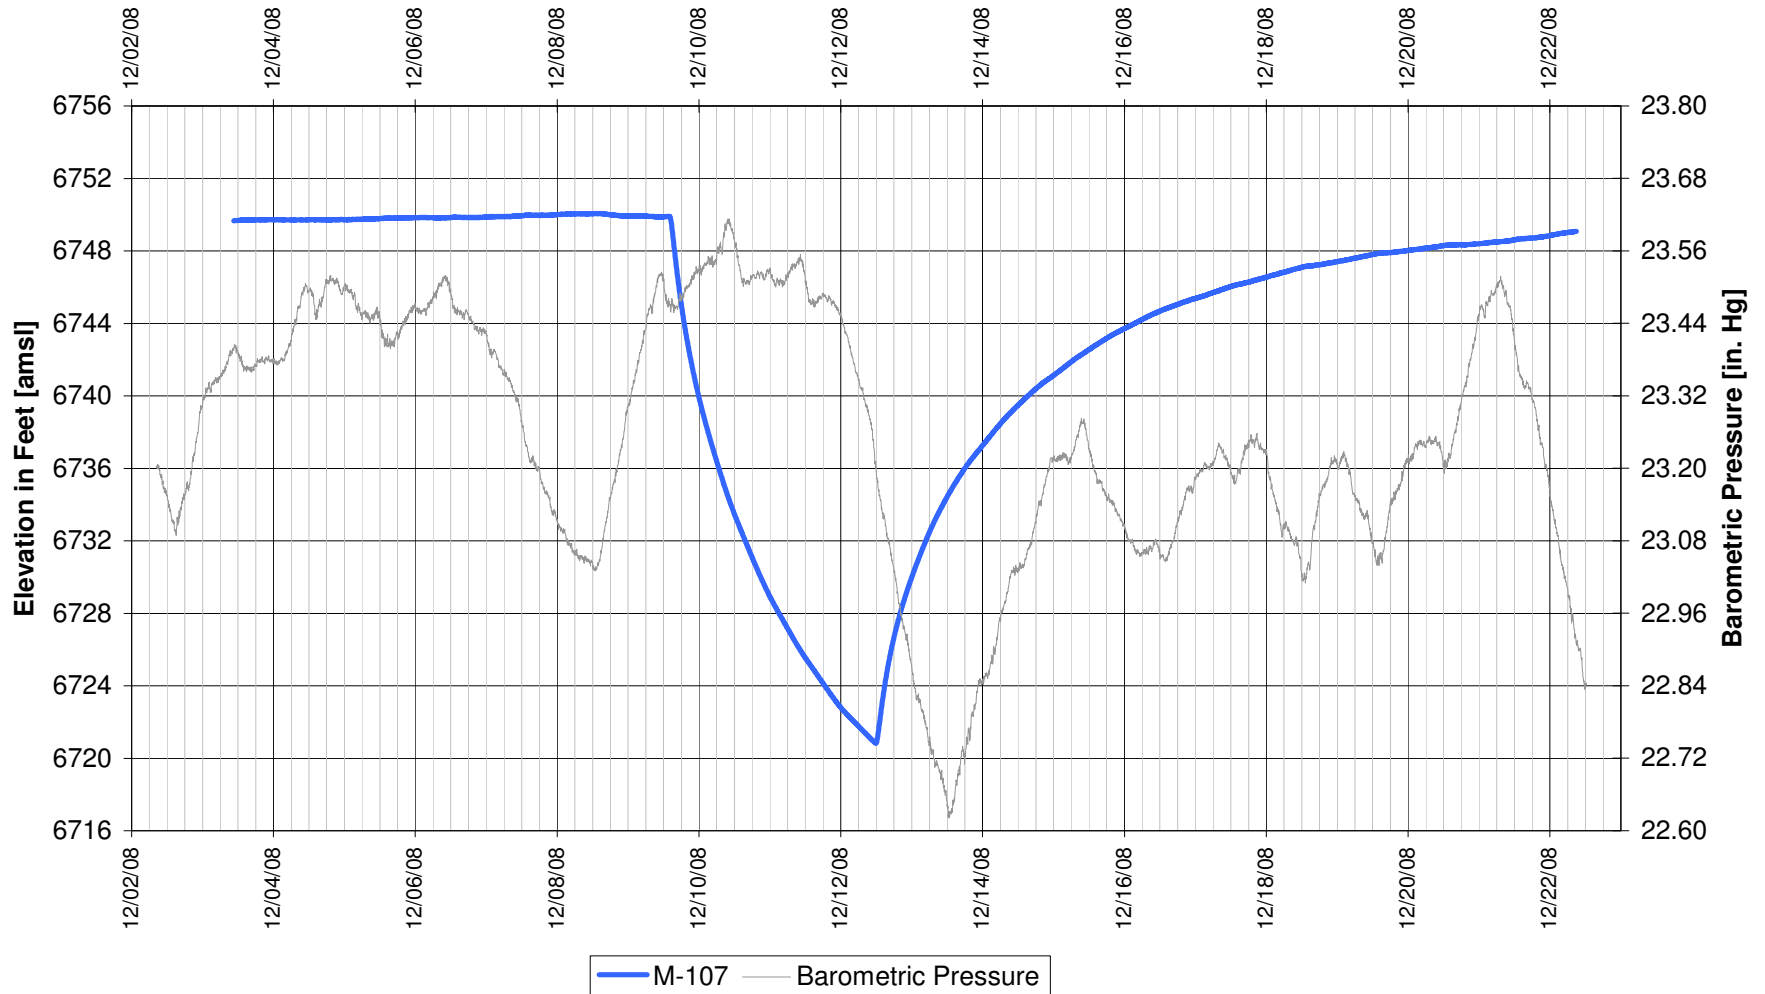

UR Energy
Lost Creek Mine Unit 1
South Test, South Side of Fault
'HJ' Sand Production Zone Monitor Well