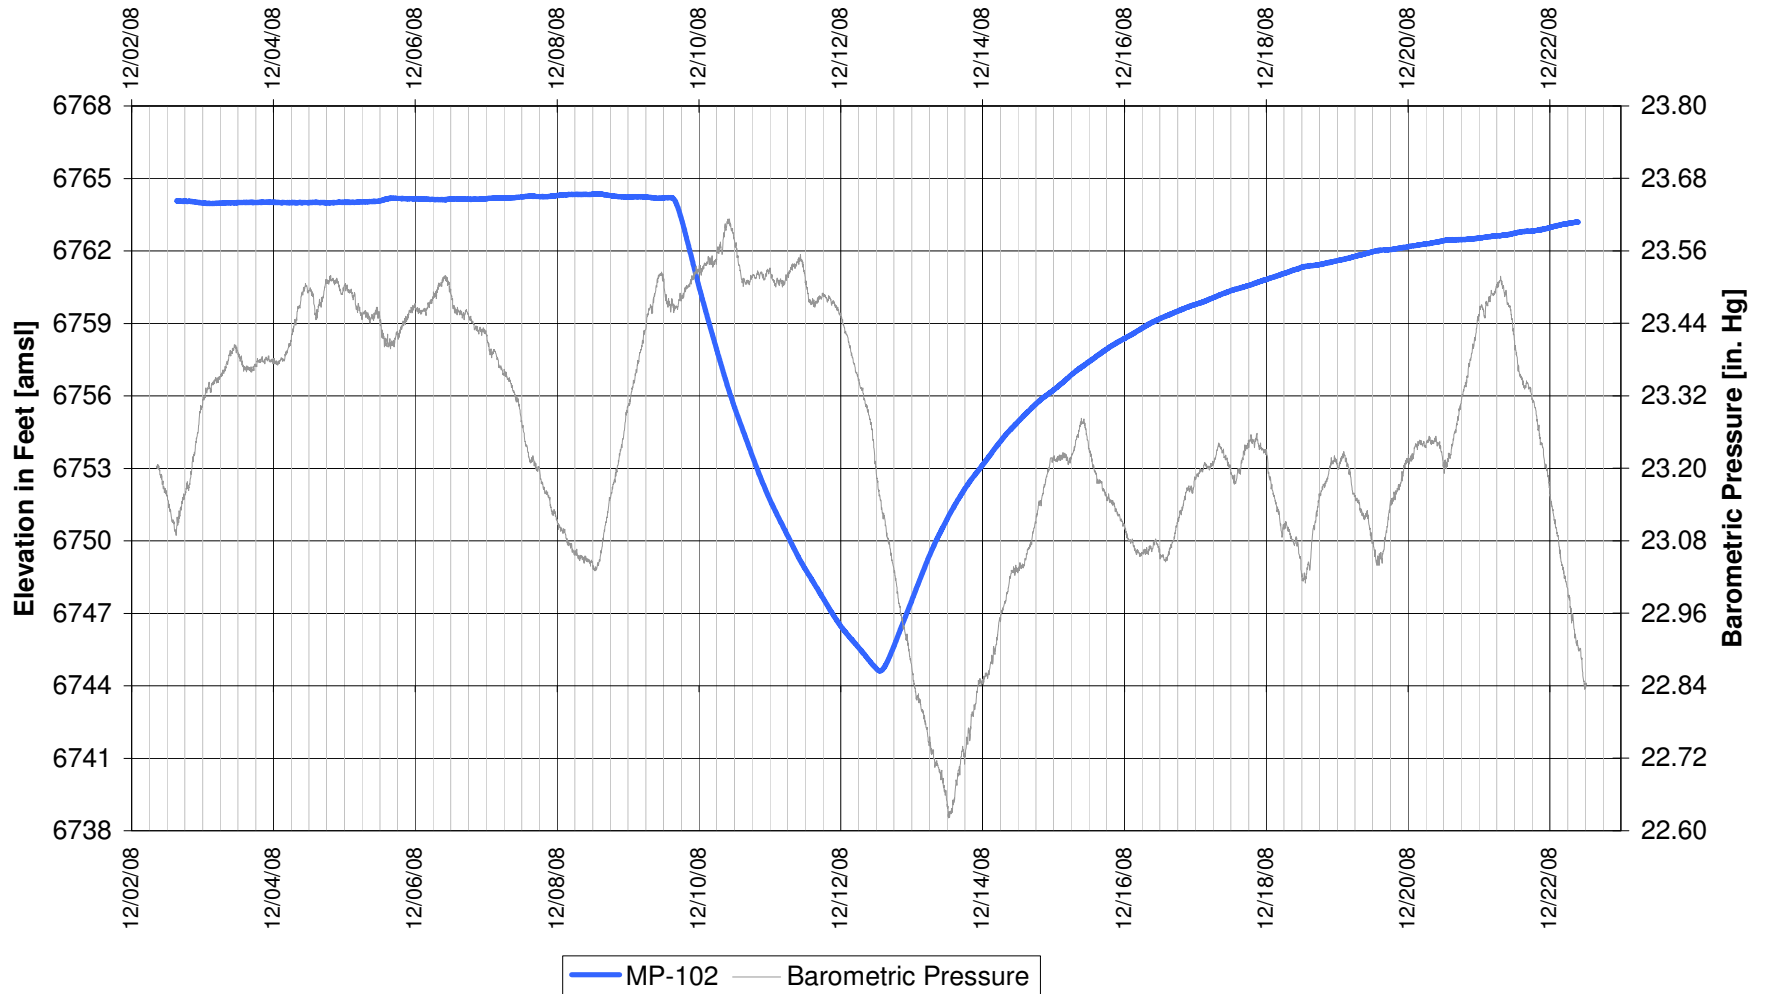

UR Energy
Lost Creek Mine Unit 1
South Test, South Side of Fault
'HJ' Sand Production Zone Monitor Well