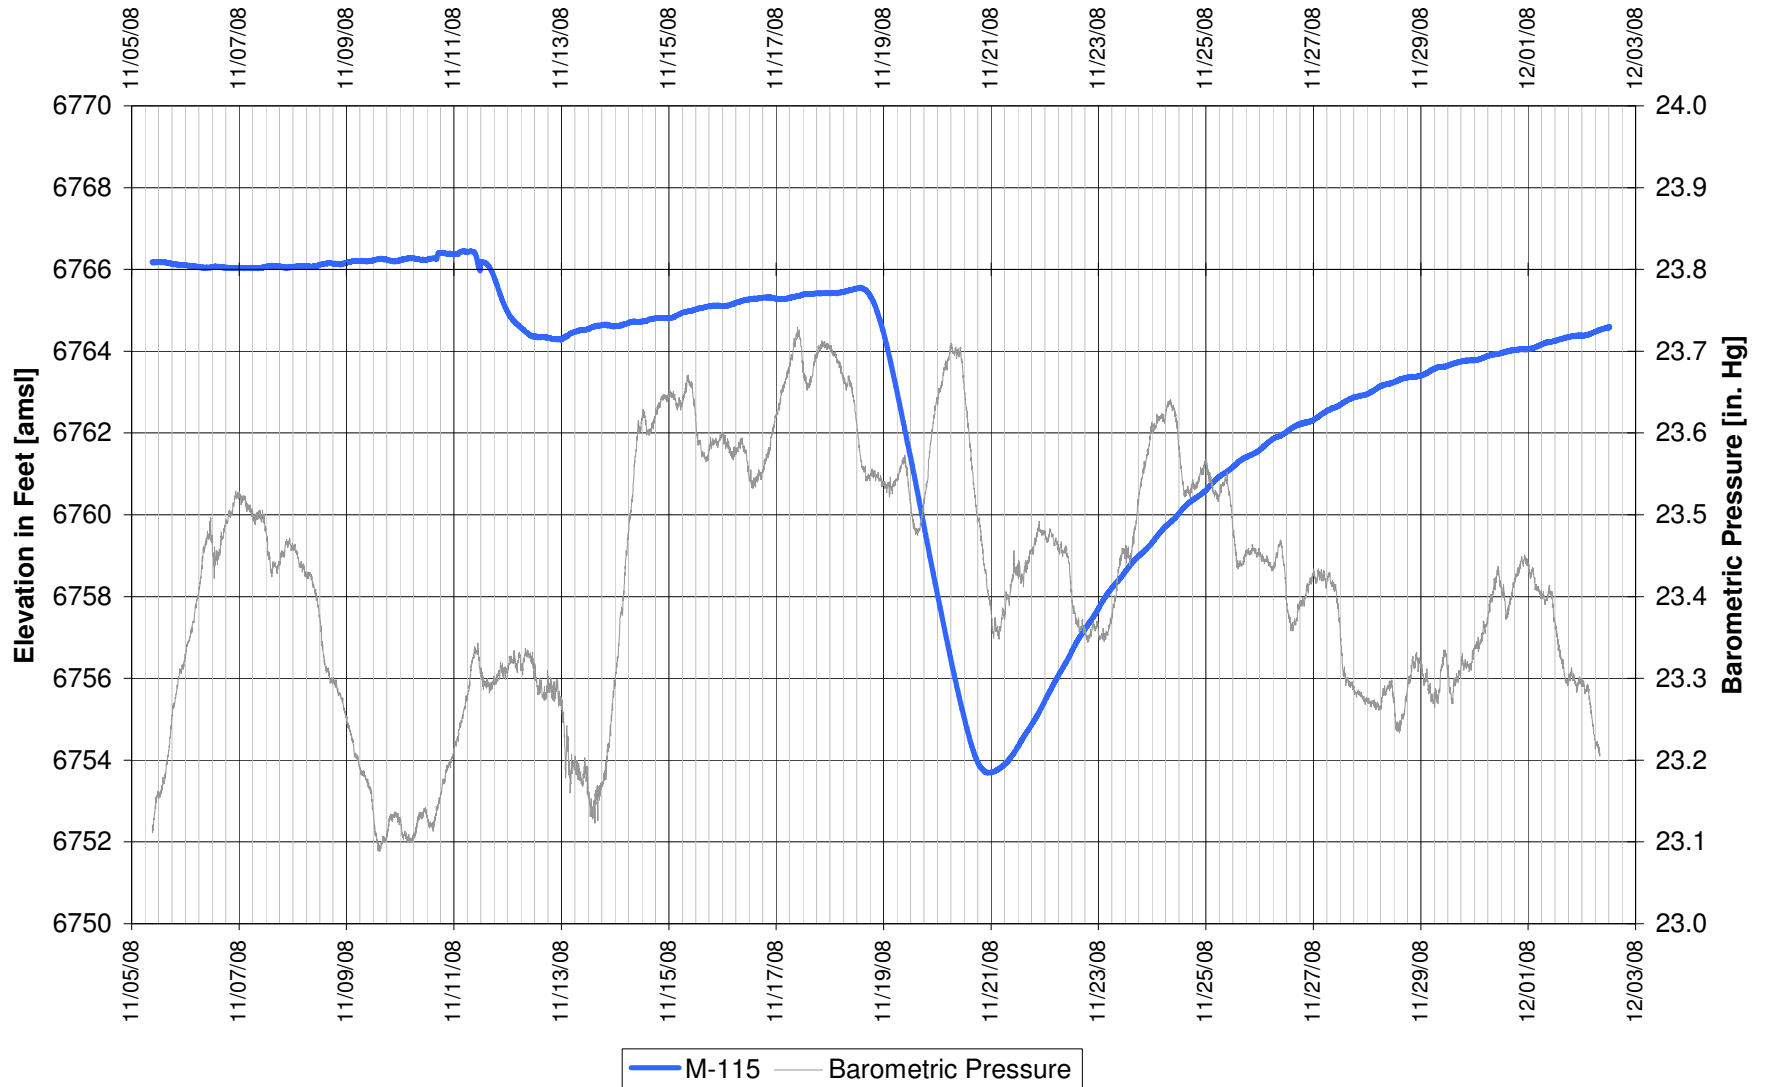

UR Energy
Lost Creek Mine Unit 1
North Test, North Side of Fault
'HJ' Sand Production Zone Monitor Well