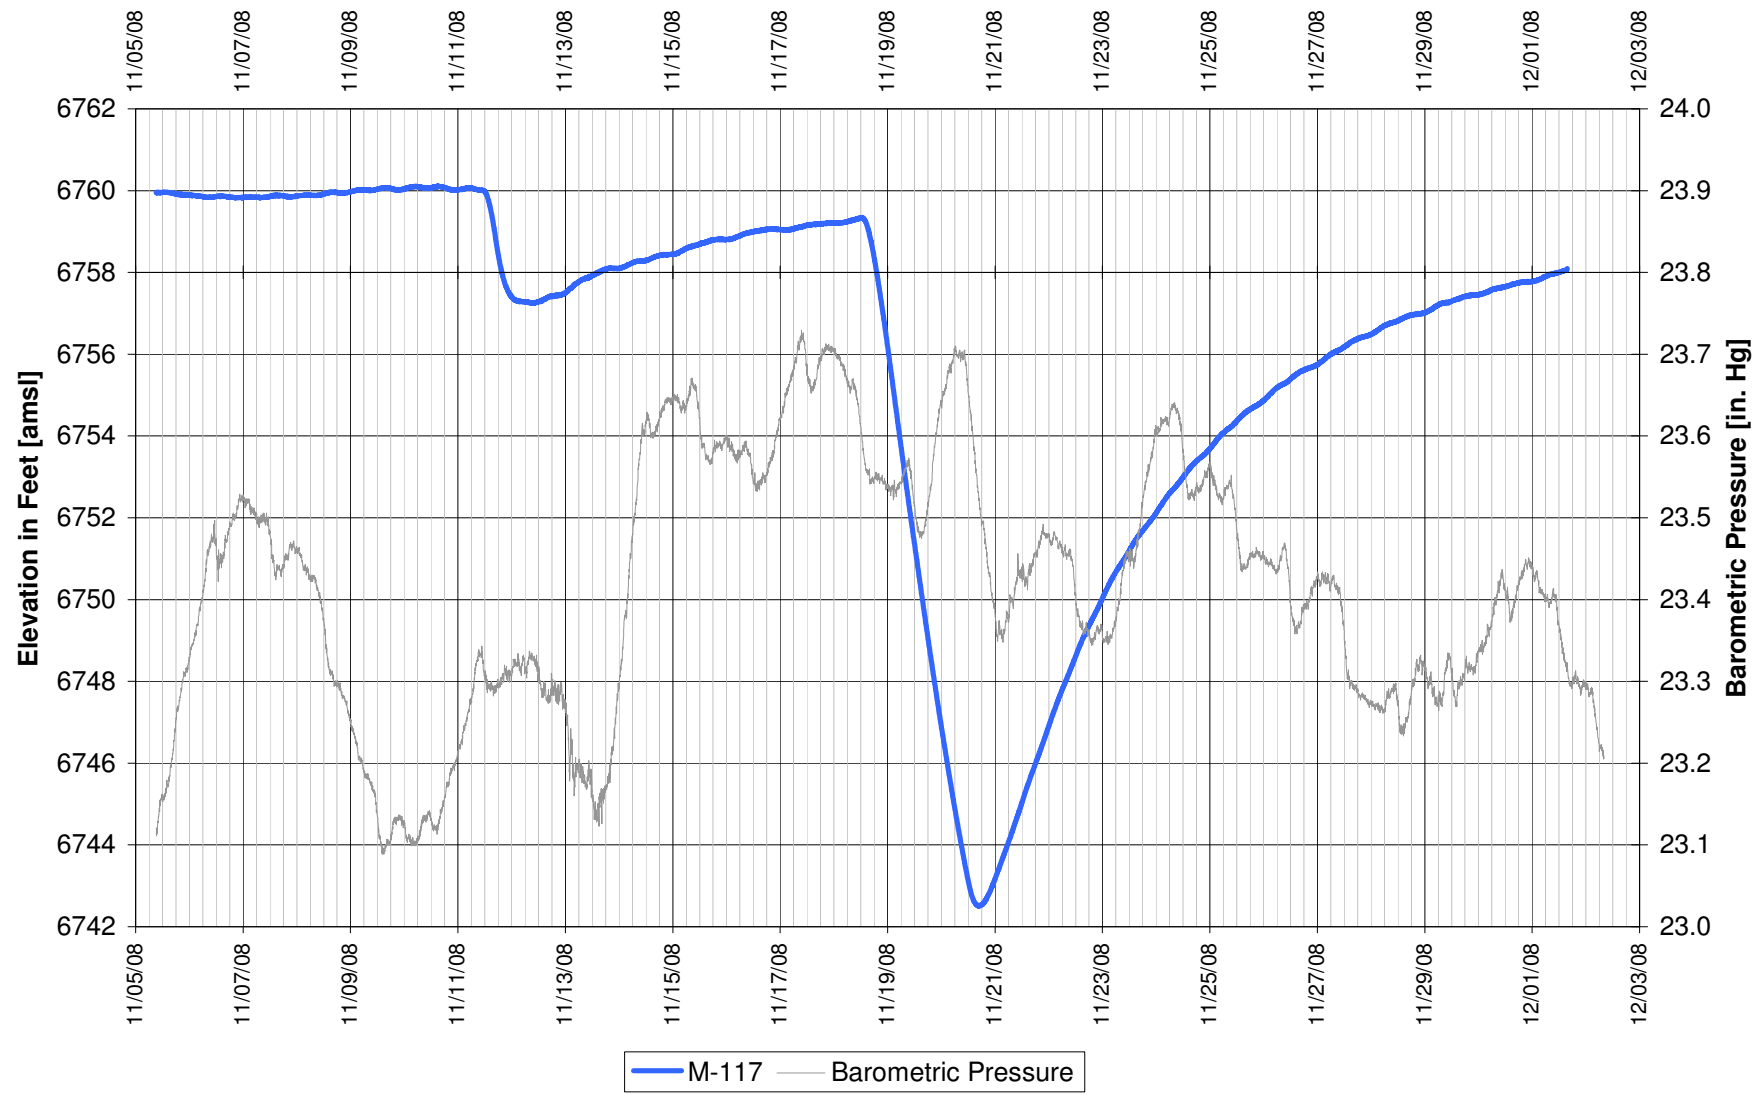

**UR Energy
Lost Creek Mine Unit 1
North Test, North Side of Fault
'HJ' Sand Production Zone Monitor Well**