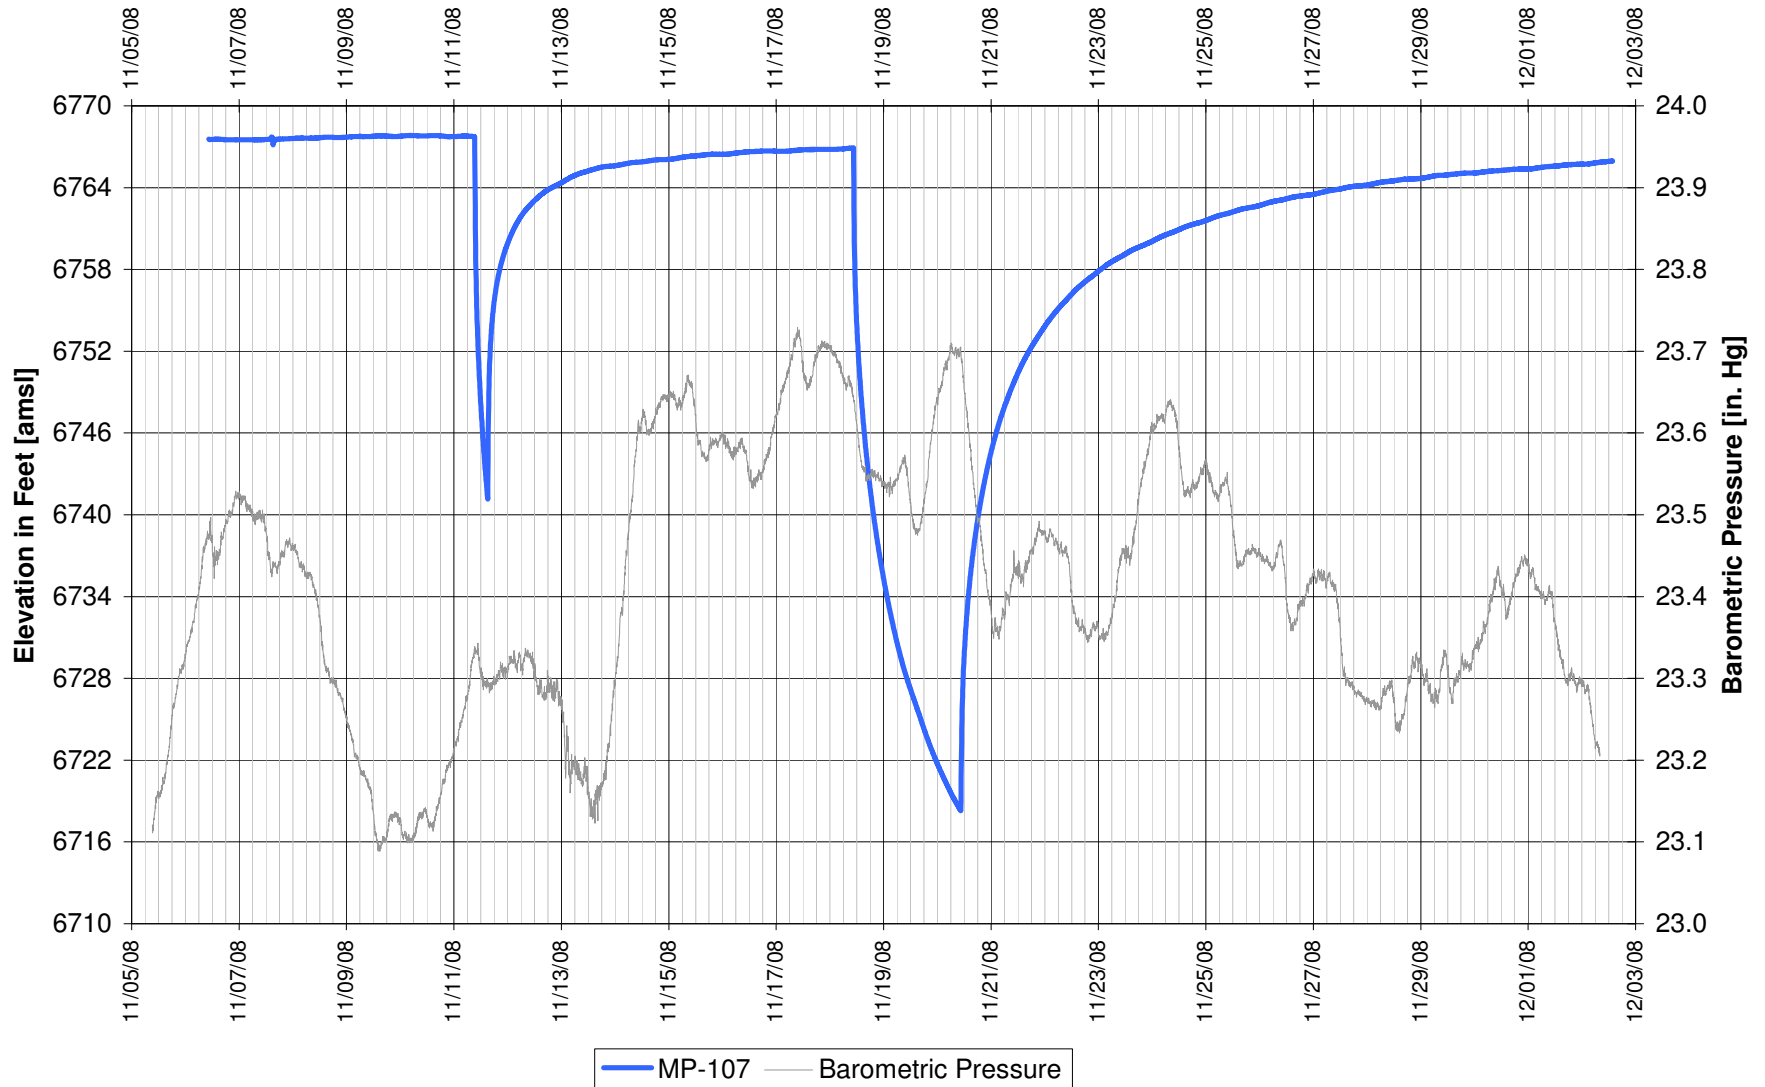

UR Energy
Lost Creek Mine Unit 1
North Test, North Side of Fault
'HJ' Sand Production Zone Monitor Well