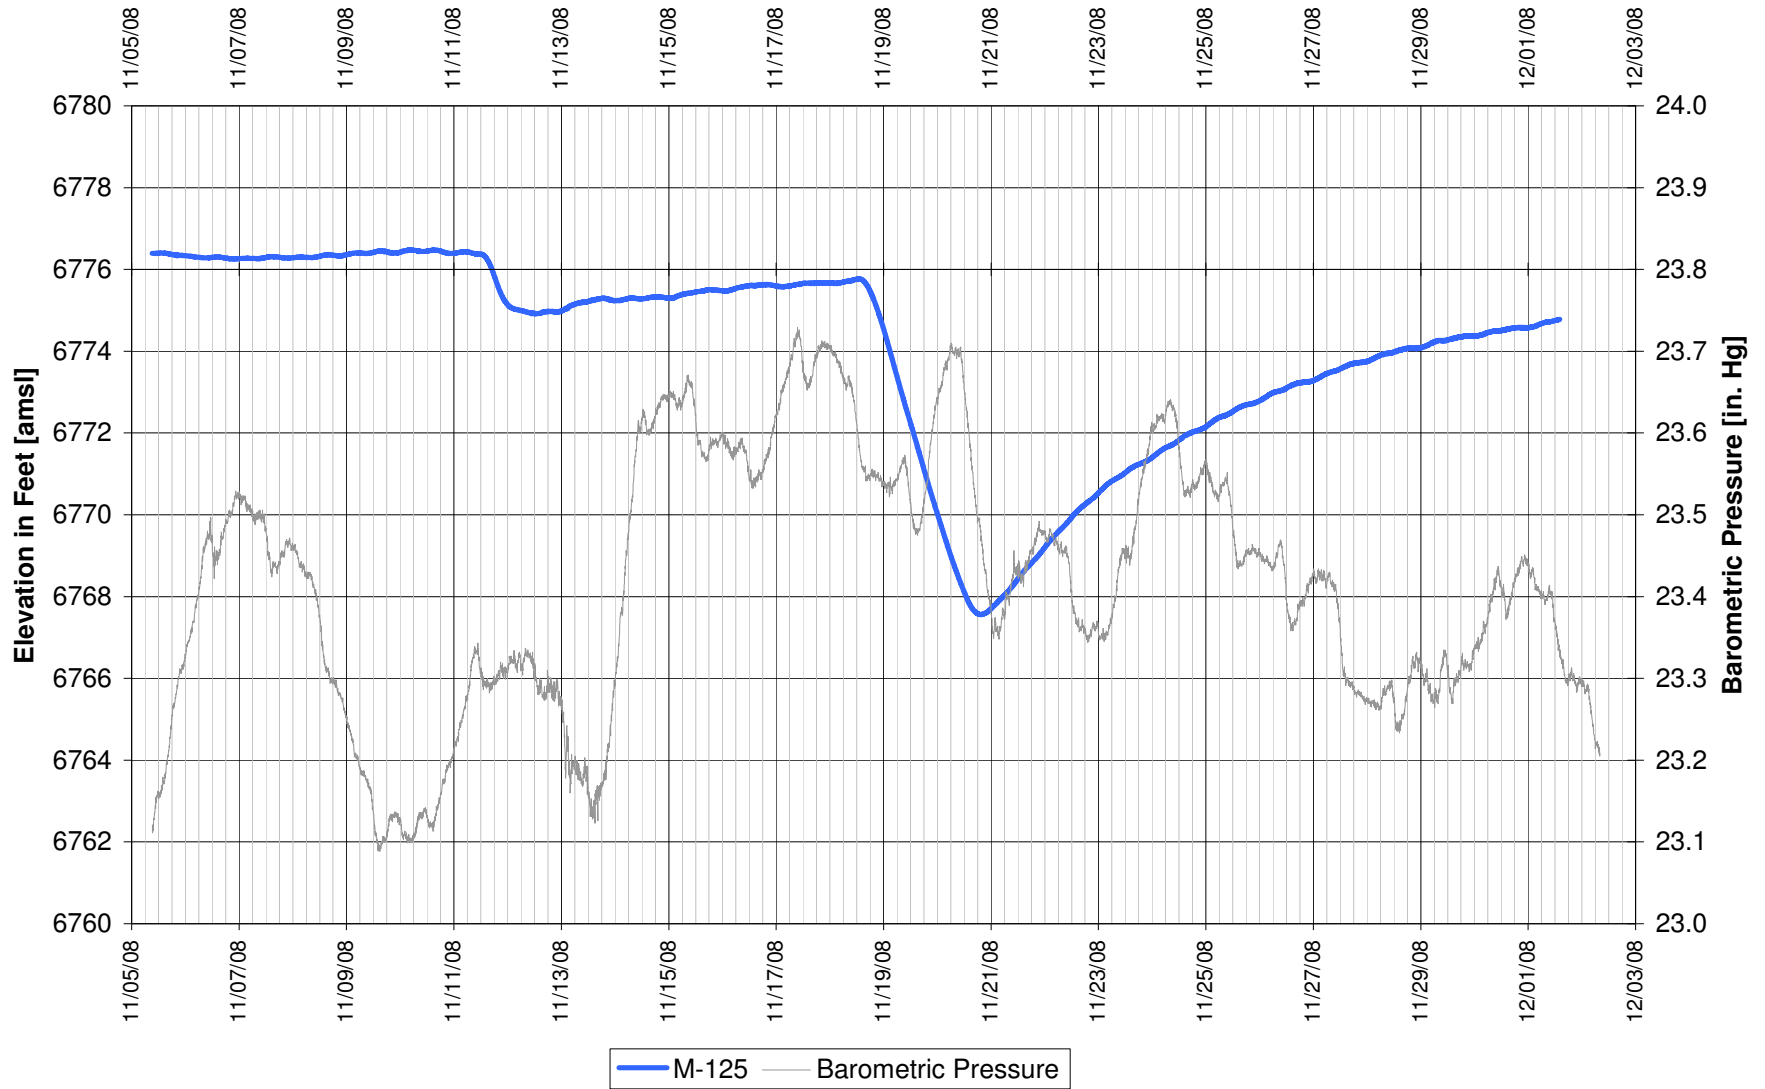

**UR Energy
Lost Creek Mine Unit 1
North Test, North Side of Fault
'HJ' Sand Production Zone Monitor Well**