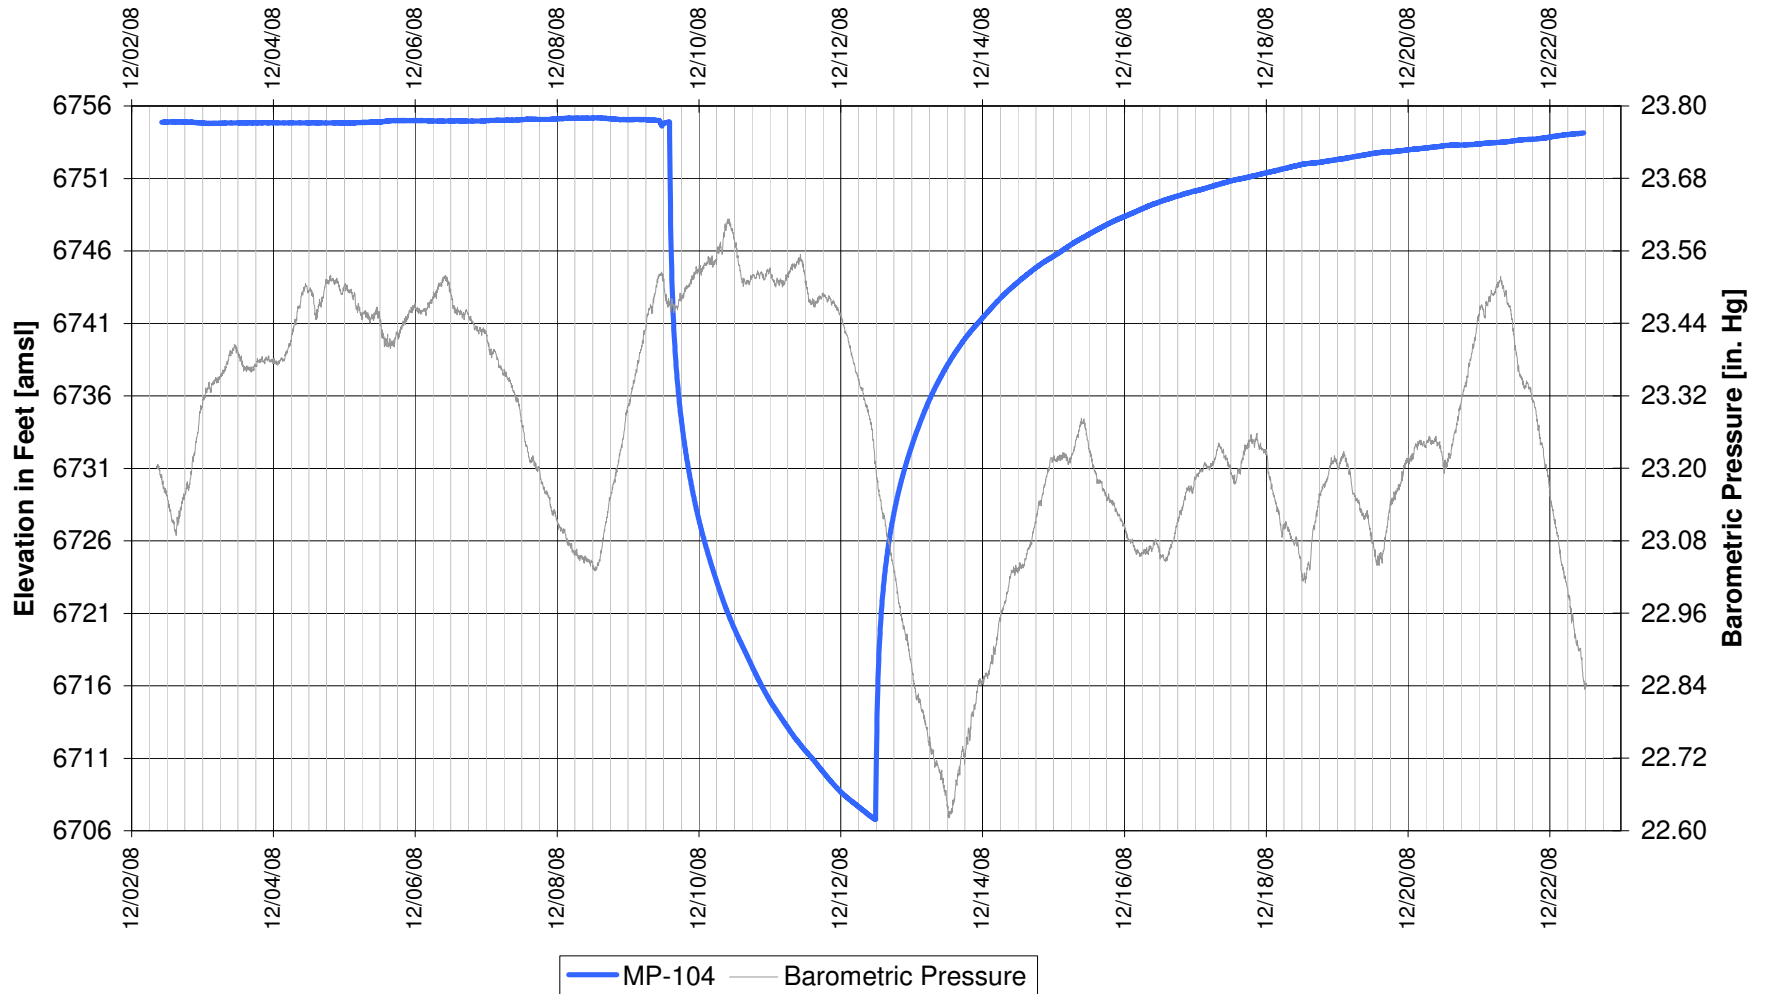

UR Energy
Lost Creek Mine Unit 1
South Test, South Side of Fault
'HJ' Sand Production Zone Monitor Well