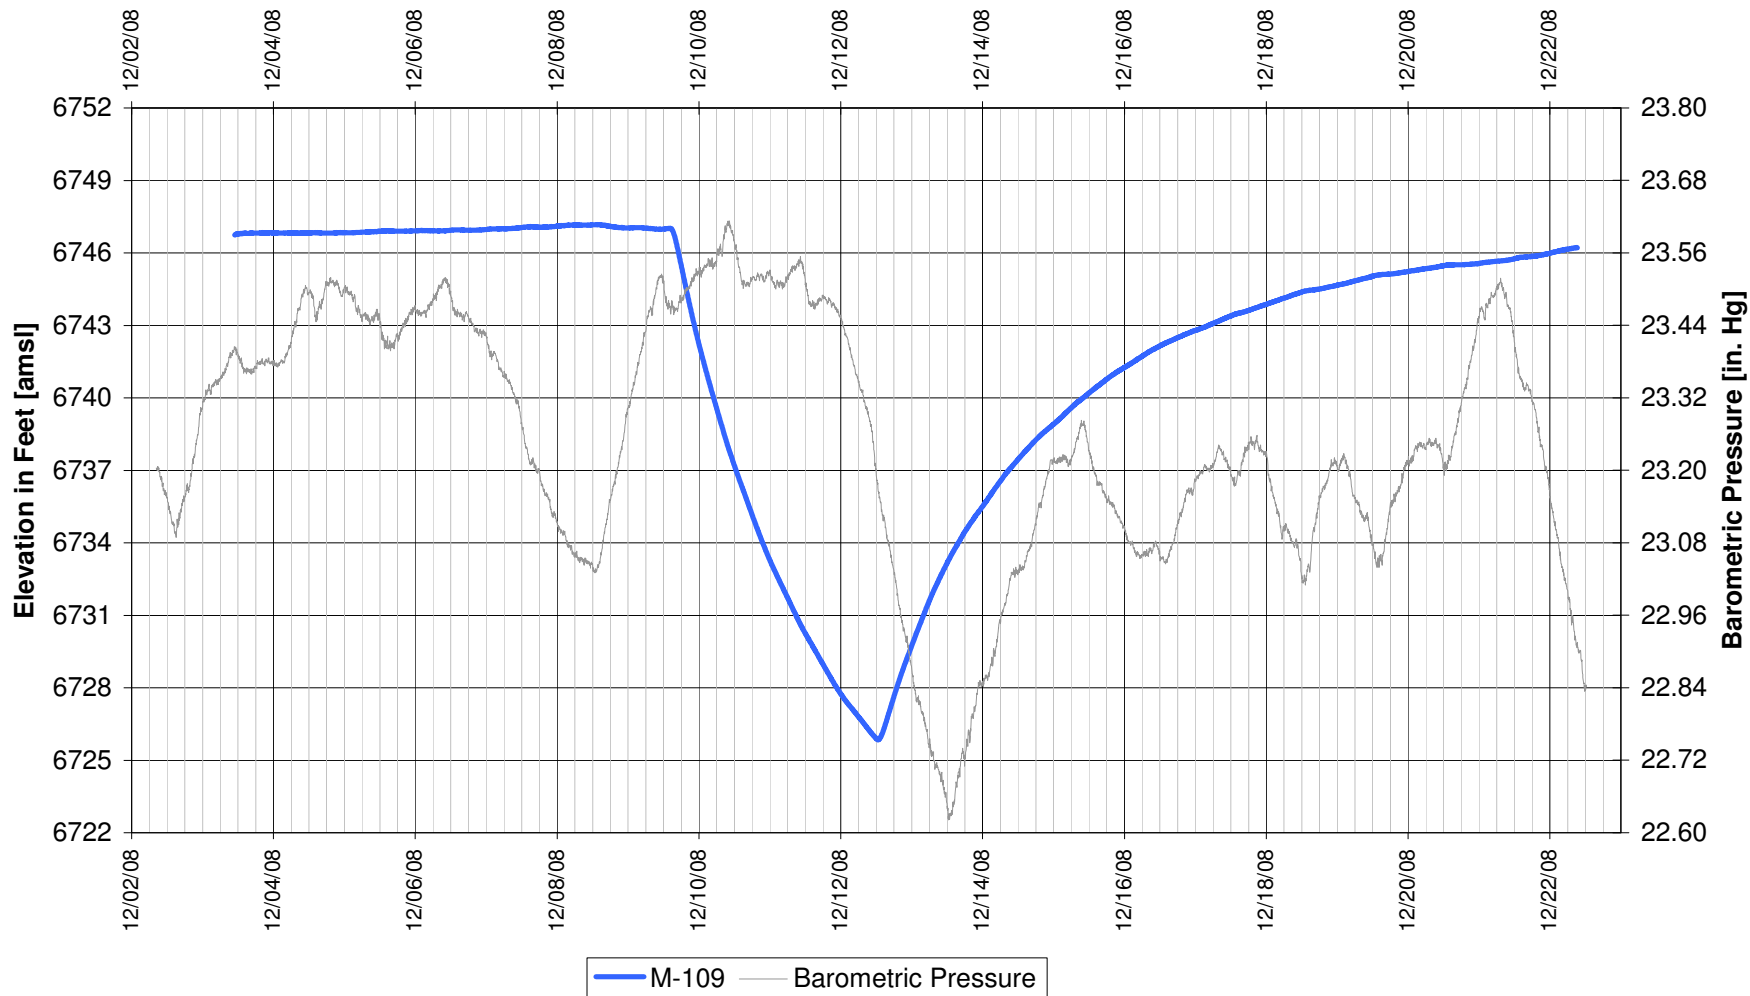

UR Energy
Lost Creek Mine Unit 1
South Test, South Side of Fault
'HJ' Sand Production Zone Monitor Well