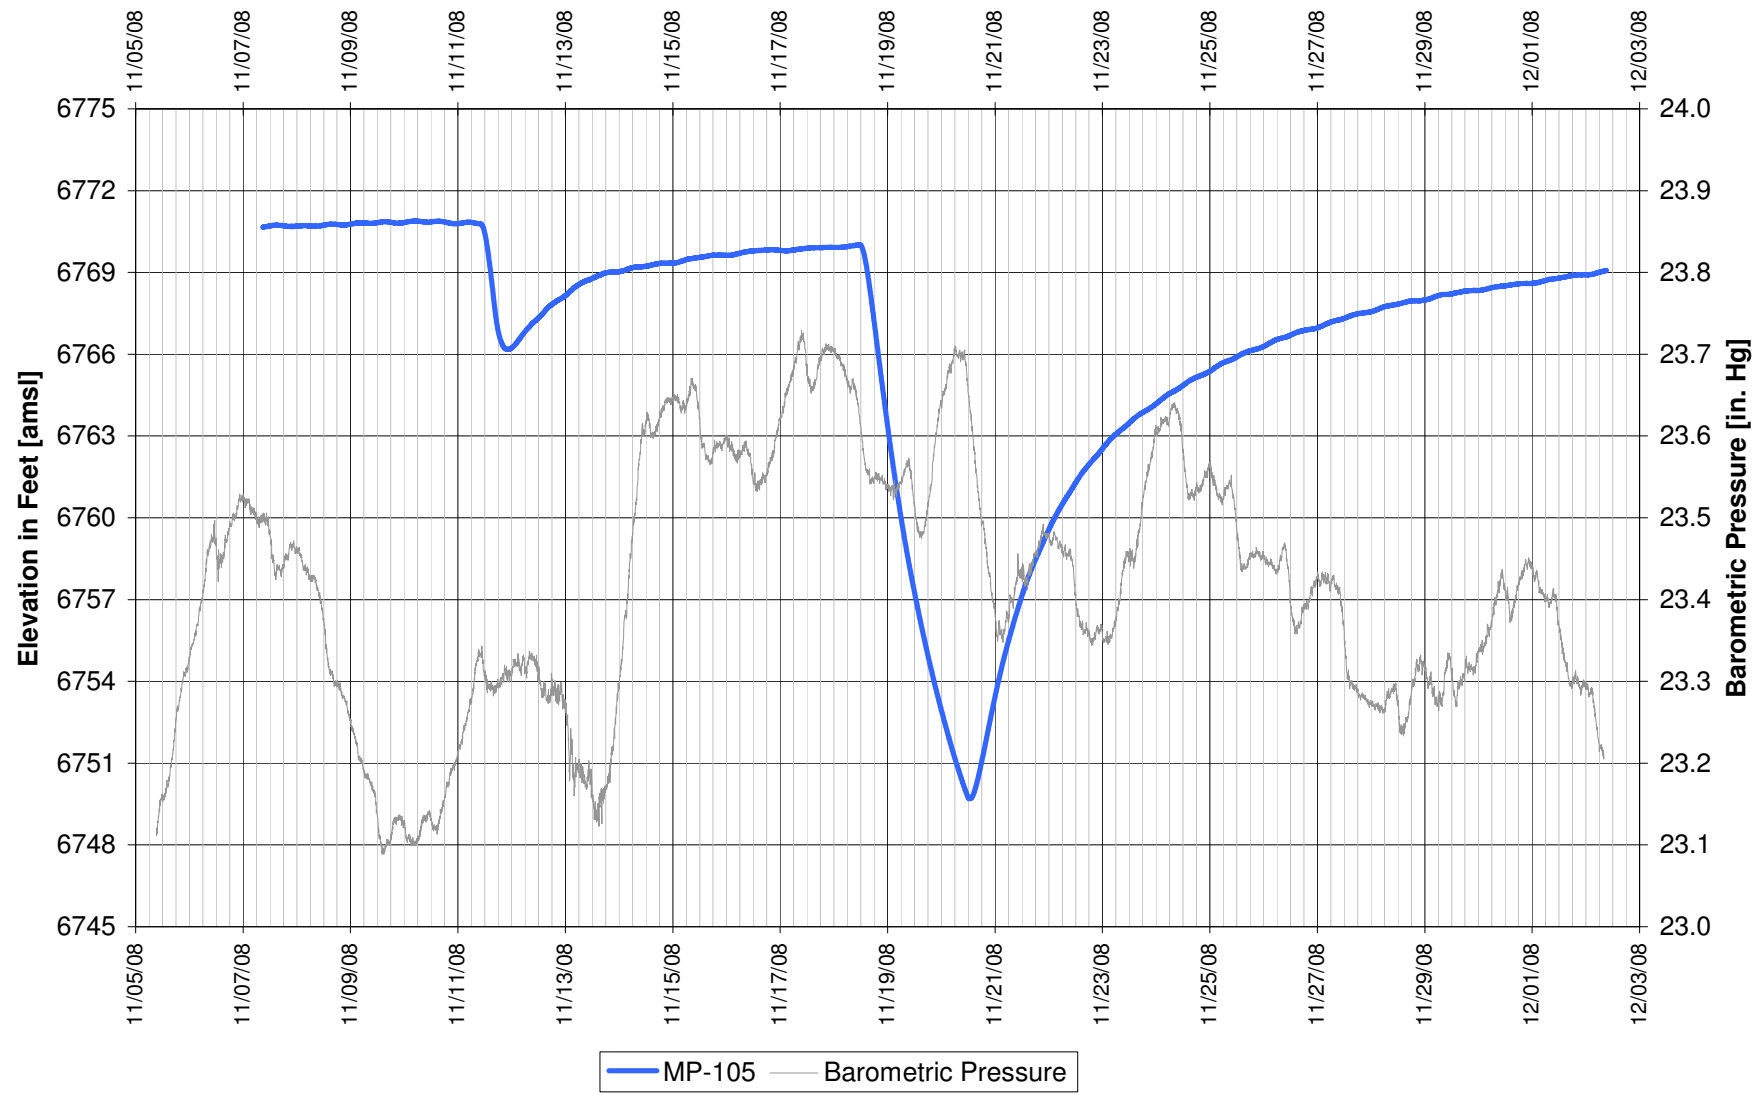

**UR Energy
Lost Creek Mine Unit 1
North Test, North Side of Fault
'HJ' Sand Production Zone Monitor Well**