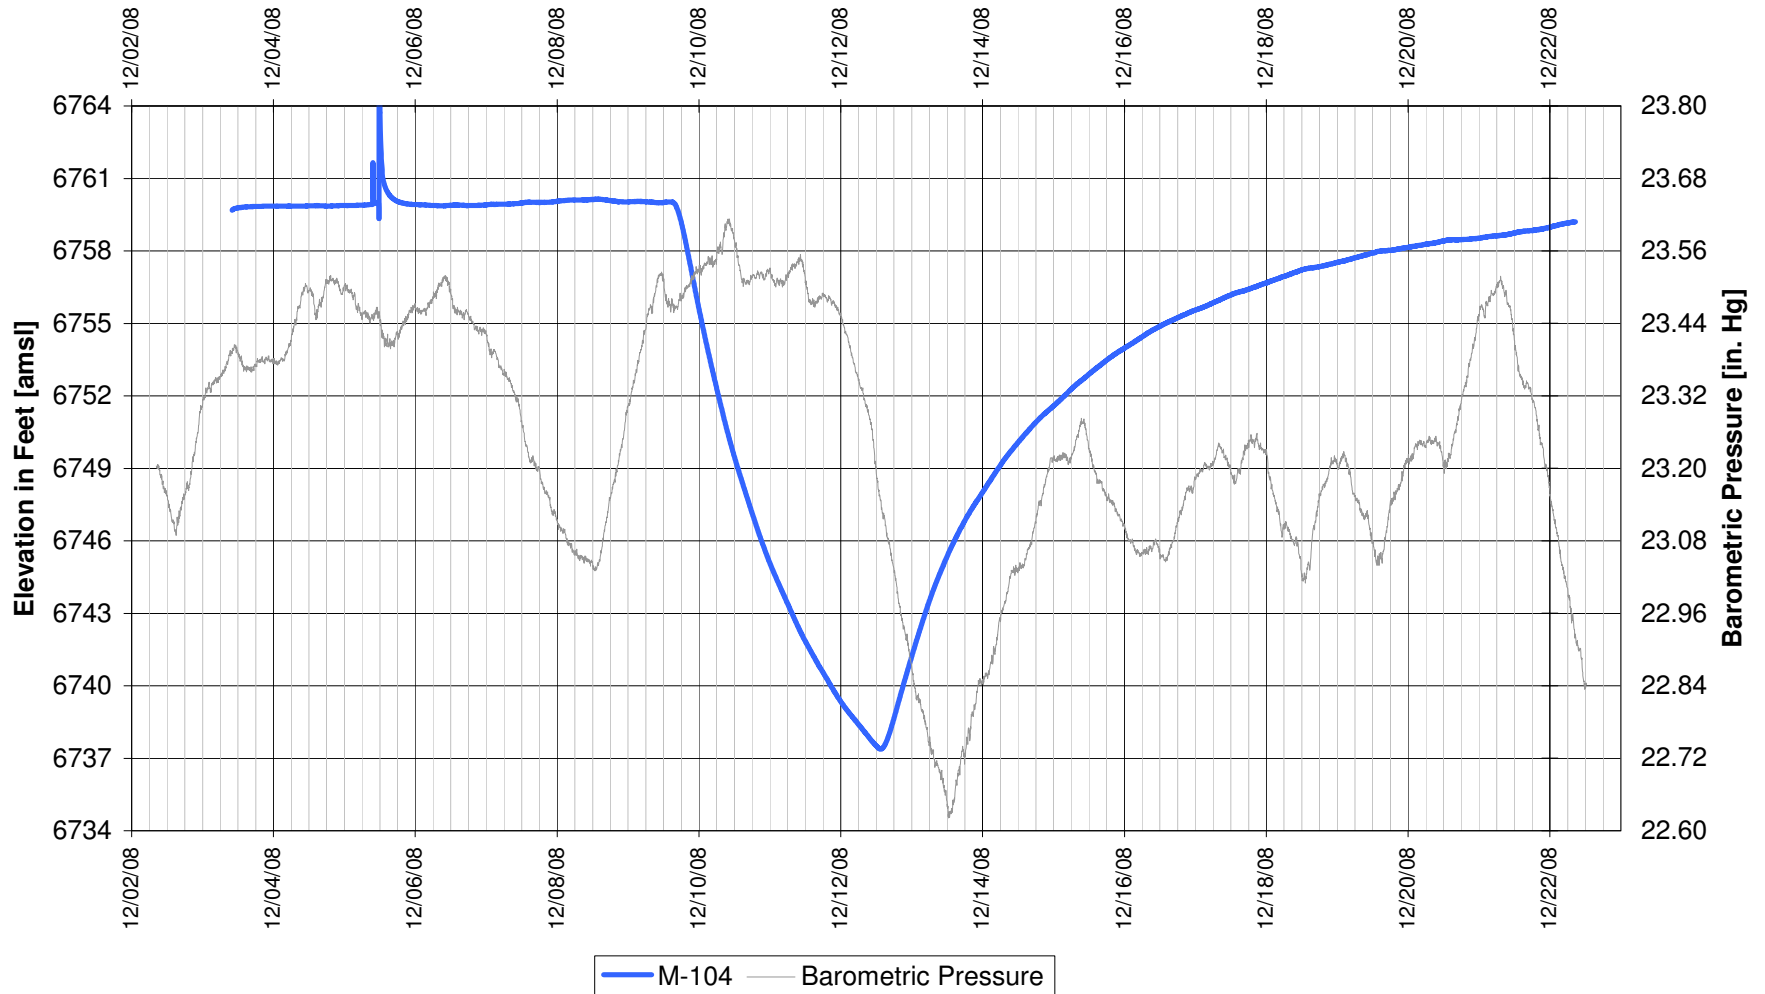

UR Energy
Lost Creek Mine Unit 1
South Test, South Side of Fault
'HJ' Sand Production Zone Monitor Well