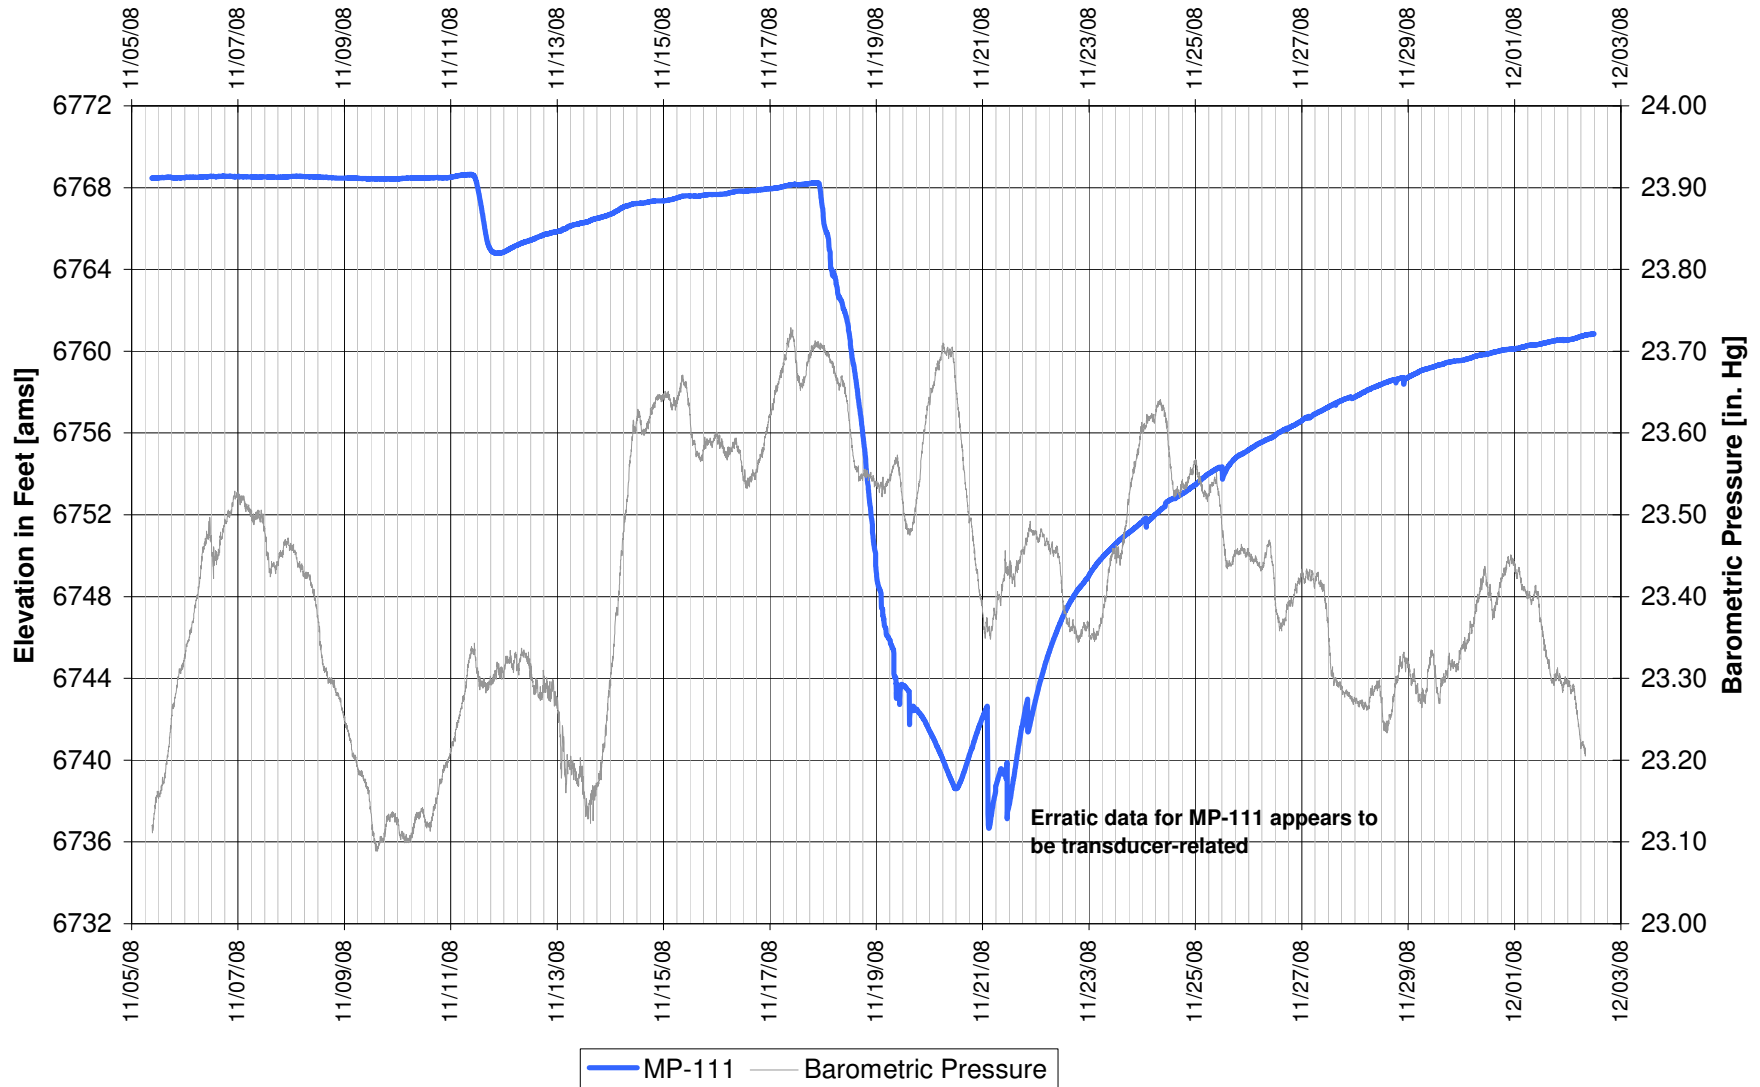

**UR Energy
Lost Creek Mine Unit 1
North Test, North Side of Fault
'HJ' Sand Production Zone Monitor Well**