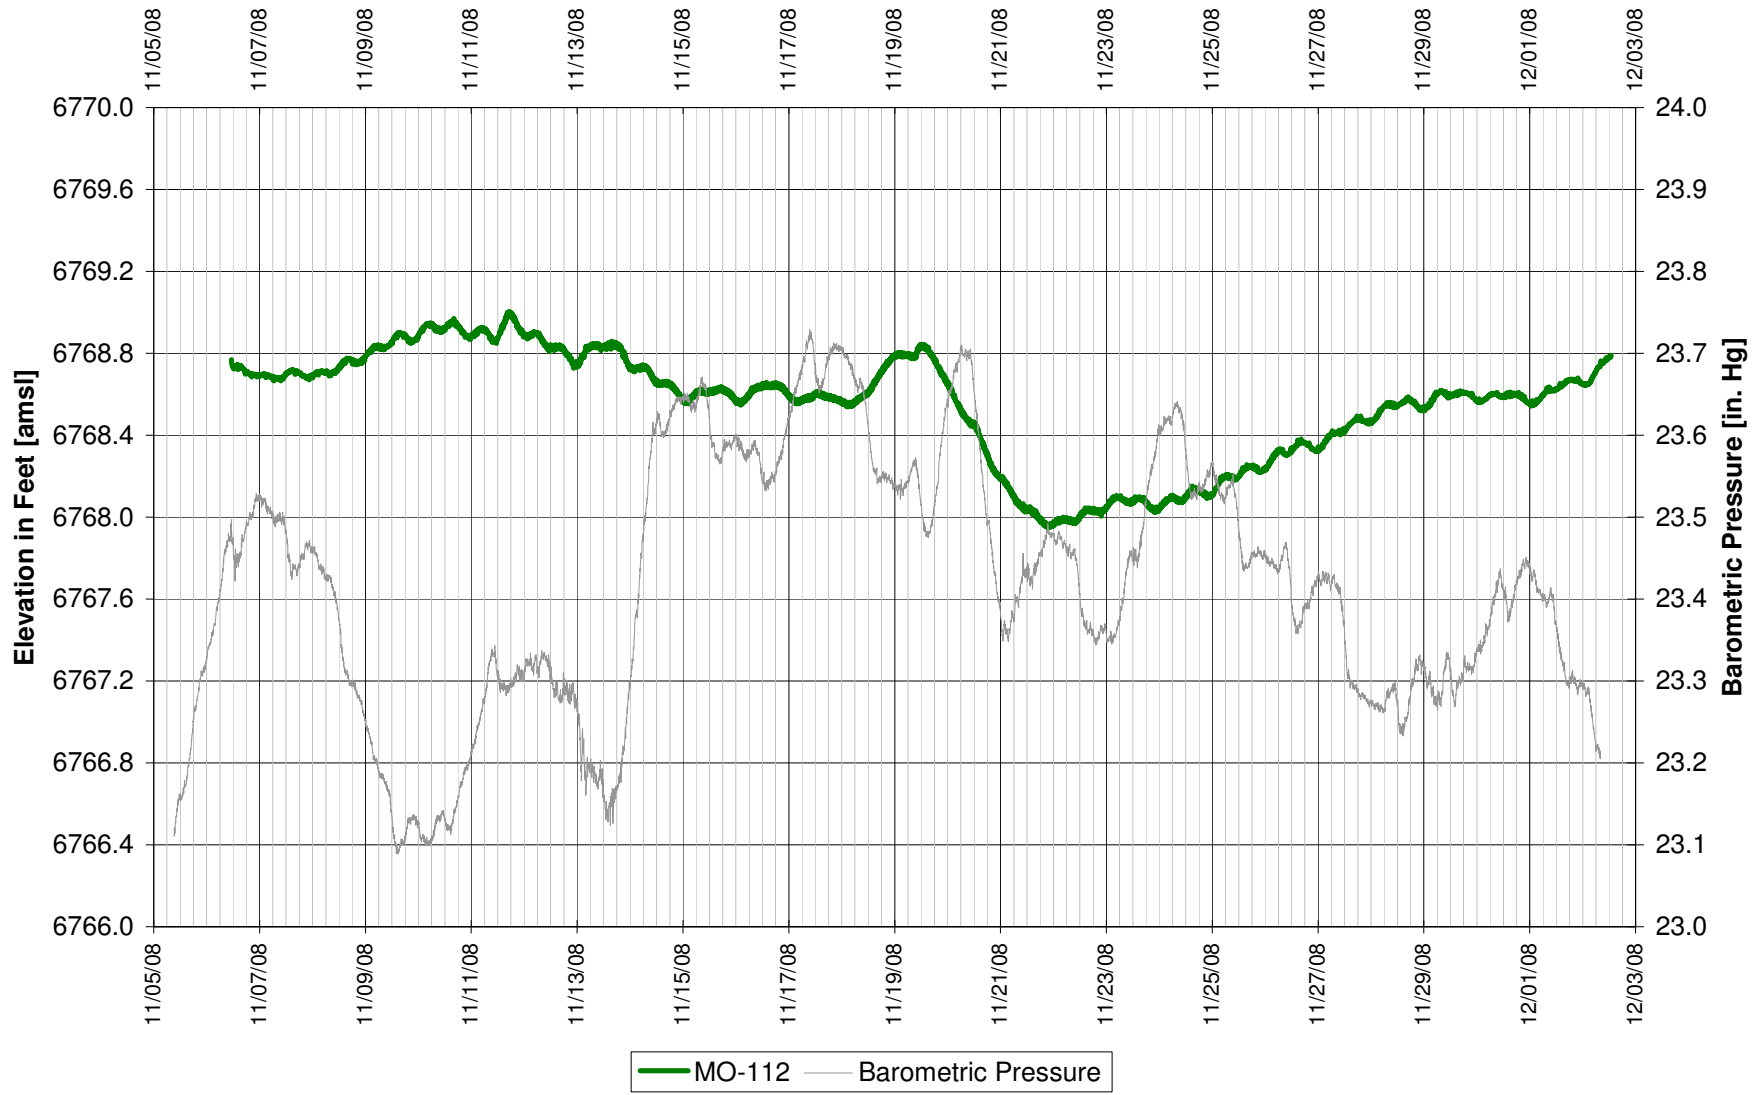

UR Energy
Lost Creek Mine Unit 1
North Test, North Side of Fault
'LFG' Sand Overlying Monitor Well