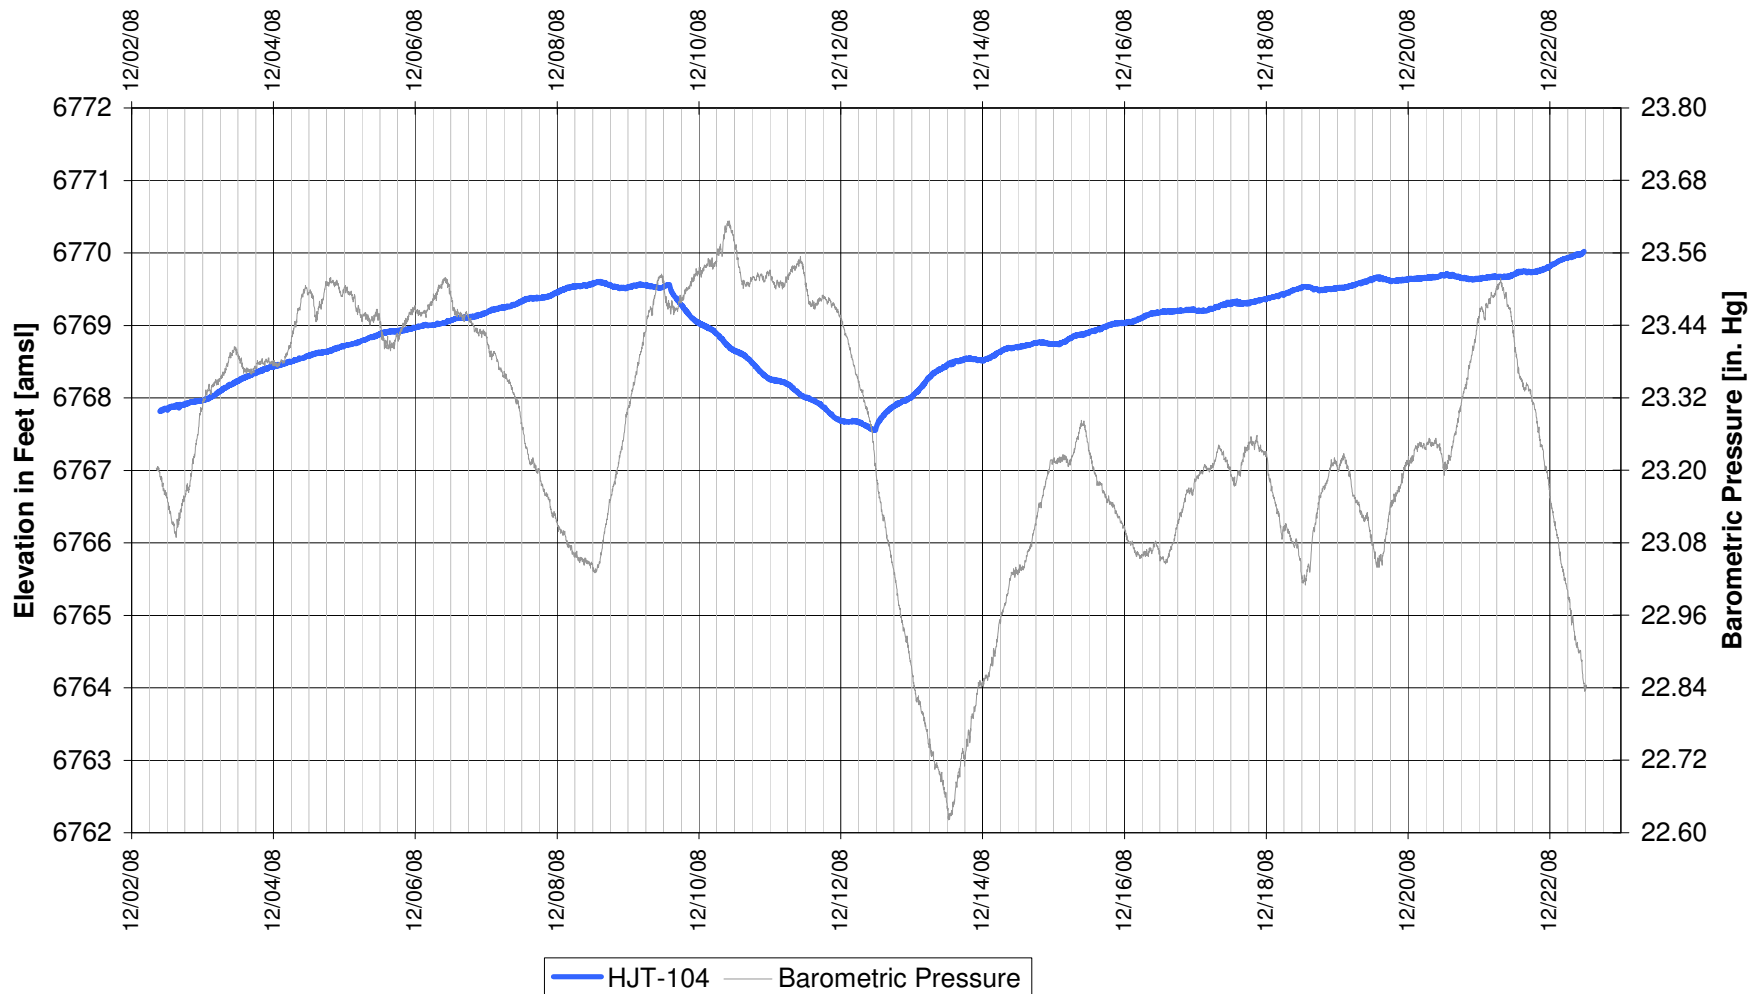

UR Energy
Lost Creek Mine Unit 1
South Test, North Side of Fault
'HJ' Sand Production Zone Monitor Well