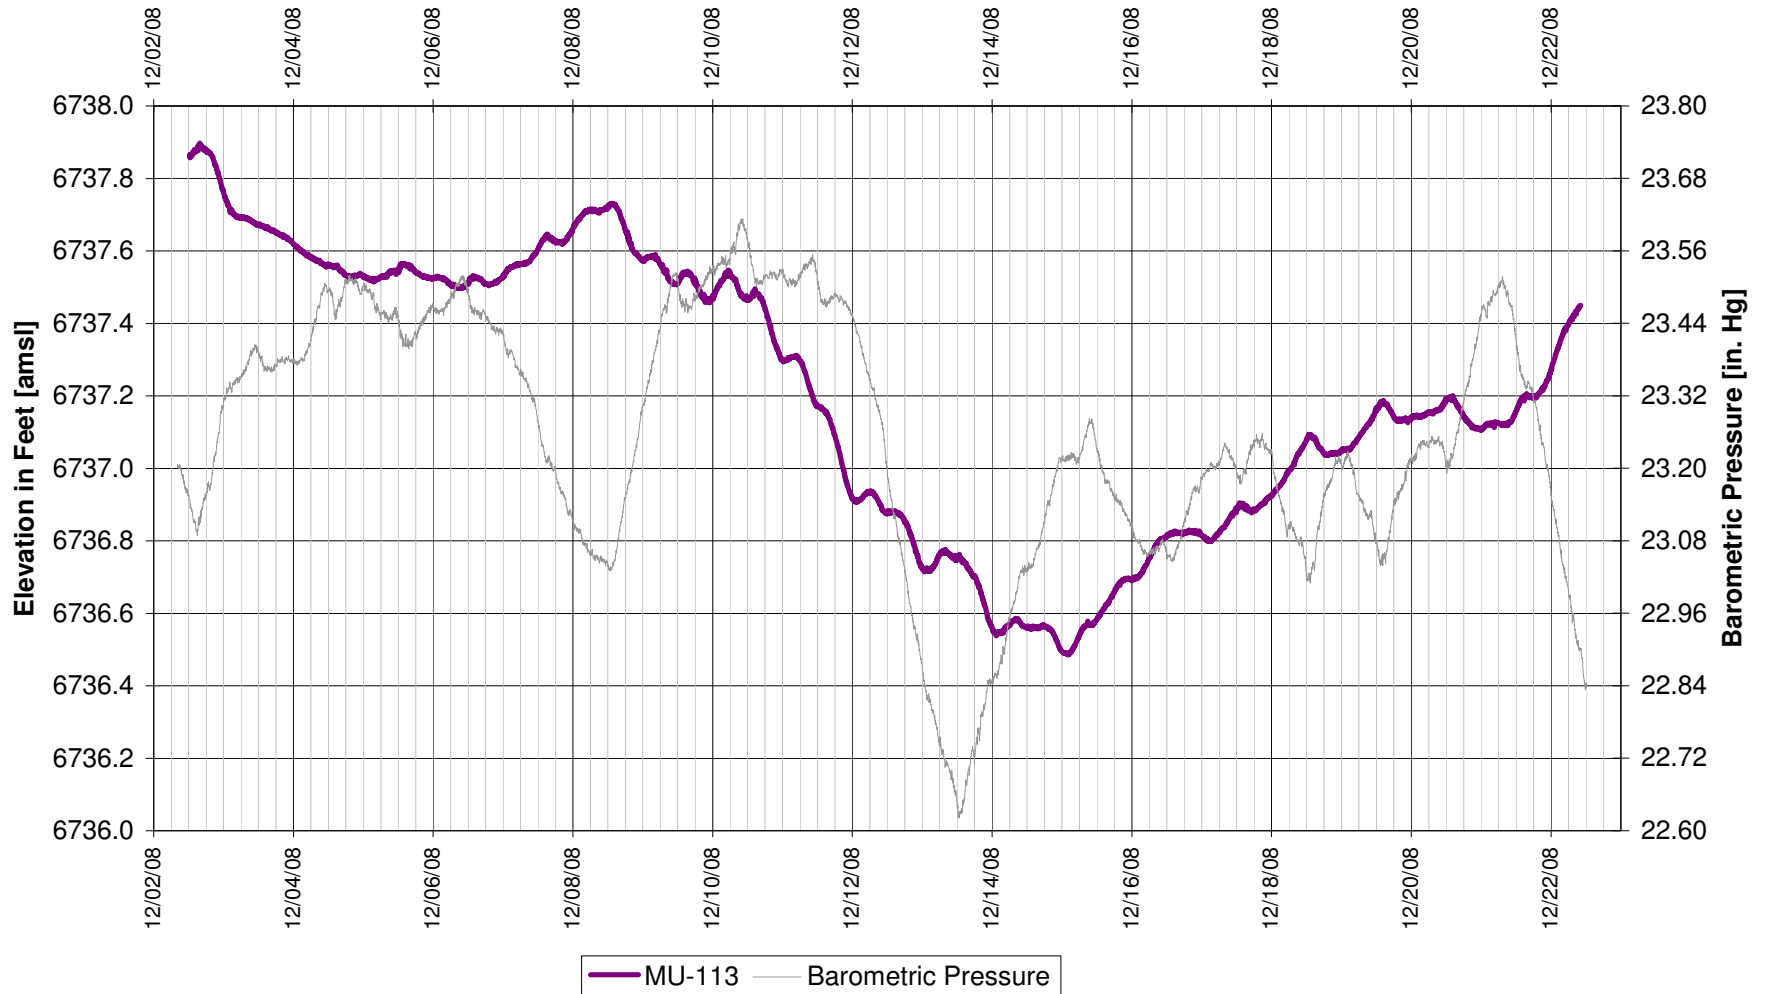

UR Energy
Lost Creek Mine Unit 1
South Test, South Side of Fault
'UKM' Sand Underlying Monitor Well