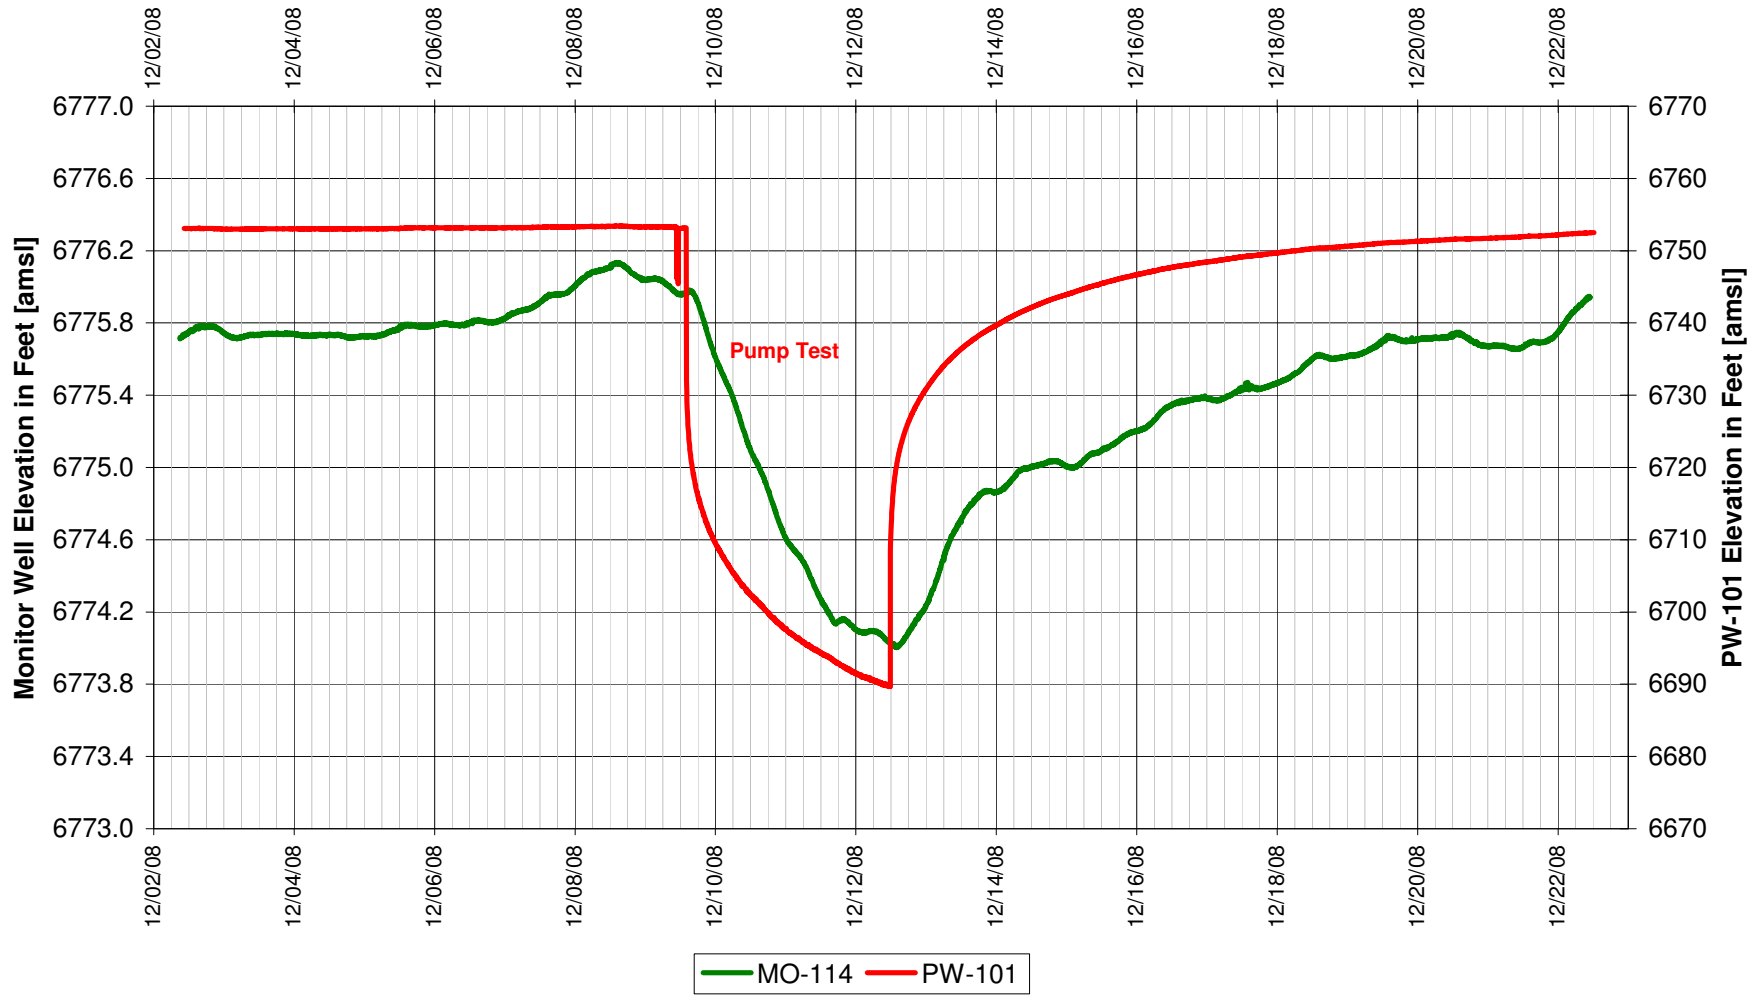

UR Energy
Lost Creek Mine Unit 1
South Test, South Side of Fault
'LFG' Sand Overlying Monitor Well