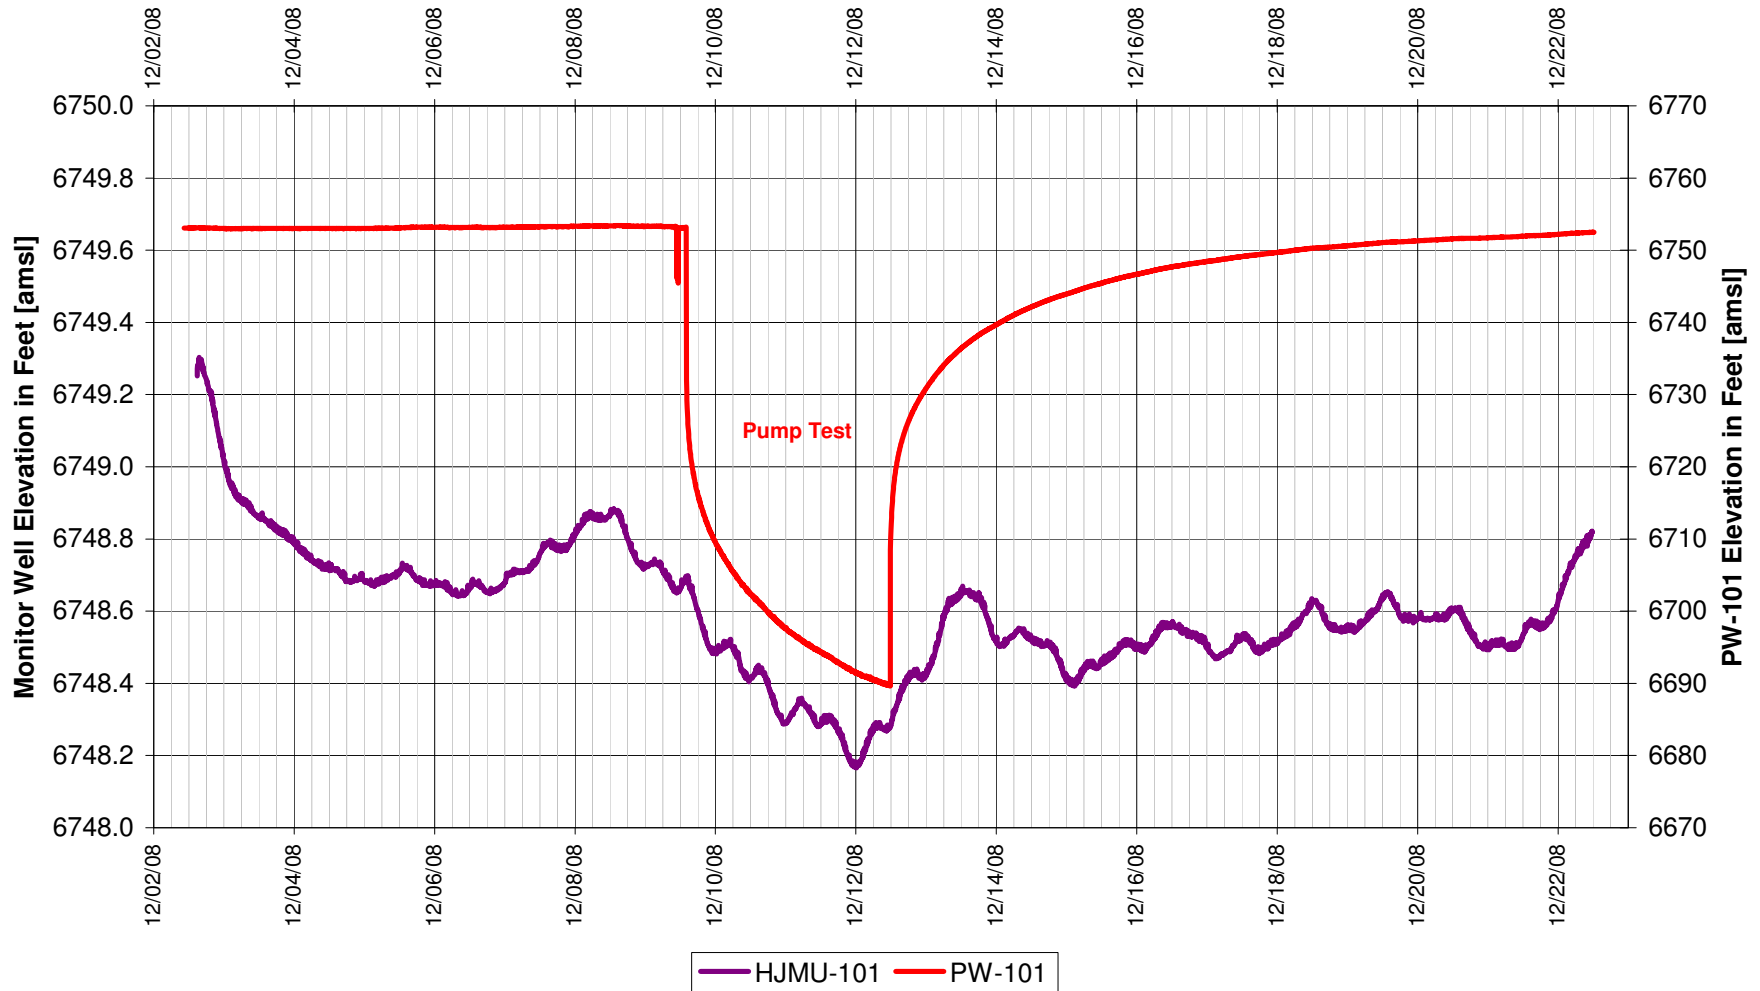

UR Energy
Lost Creek Mine Unit 1
South Test, North Side of Fault
'UKM' Sand Underlying Monitor Well