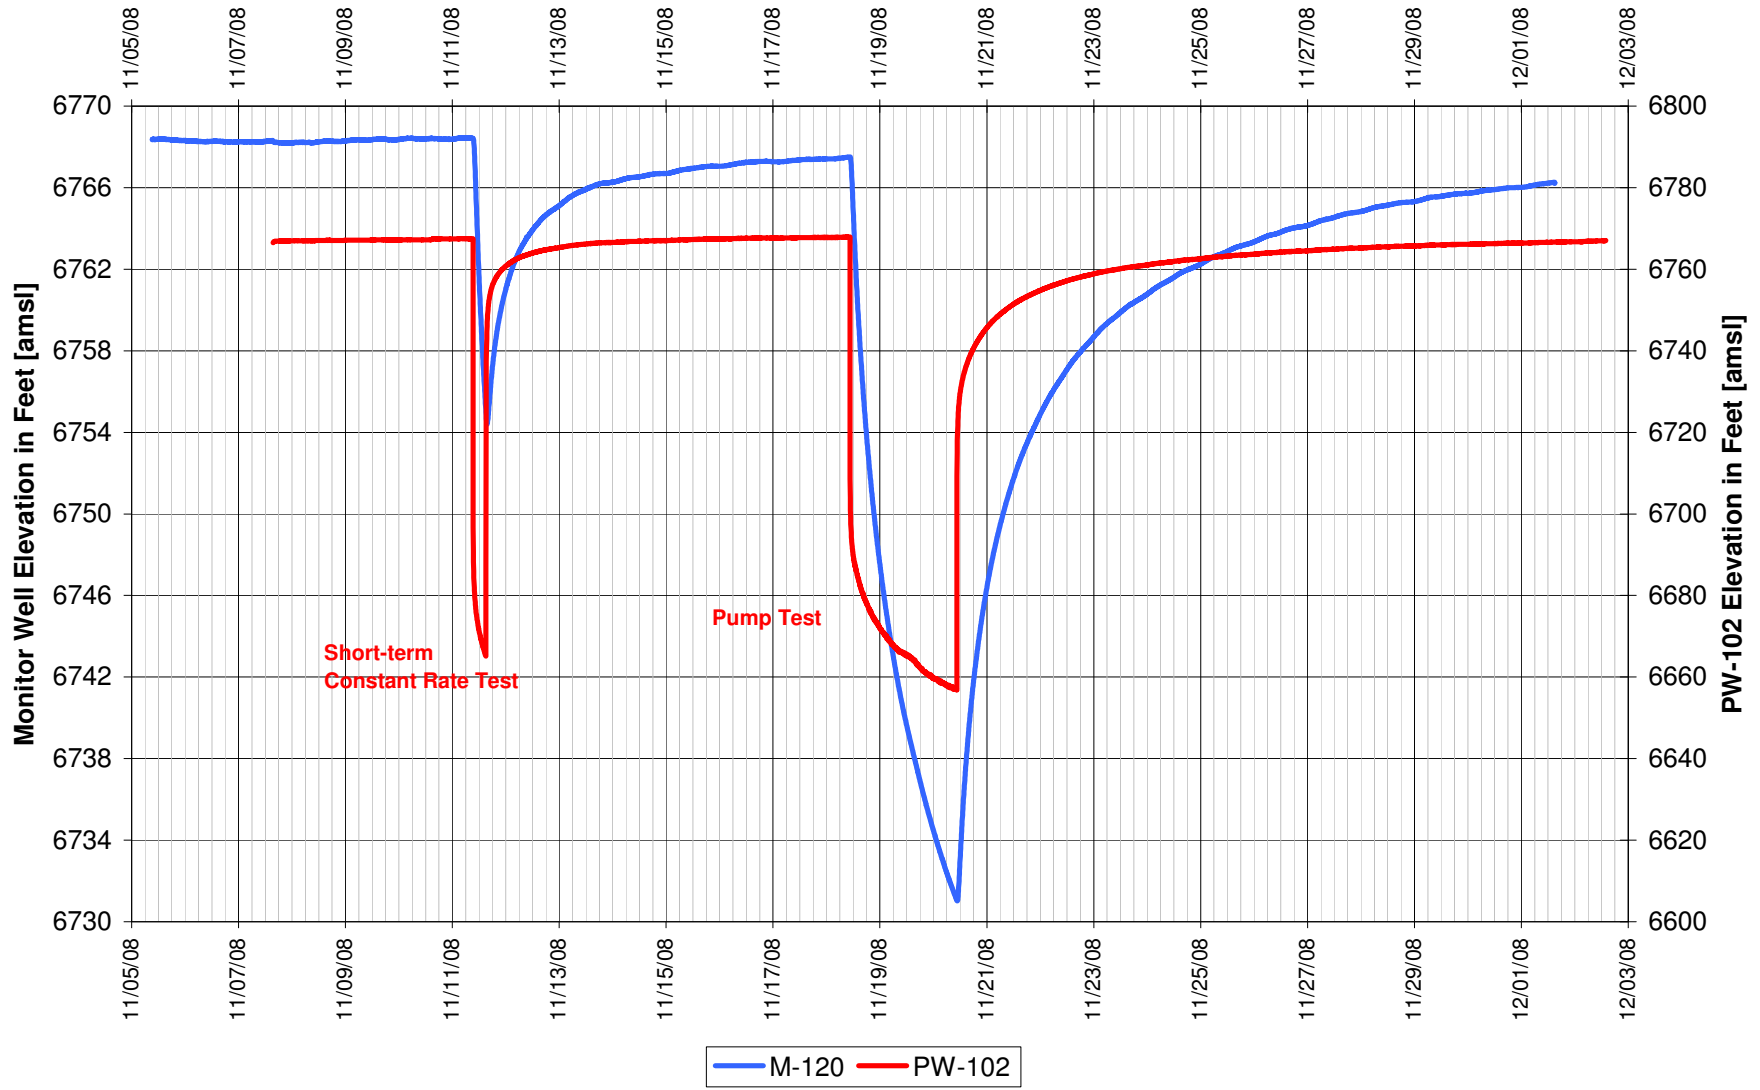

UR Energy
Lost Creek Mine Unit 1
North Test, North Side of Fault
'HJ' Sand Production Zone Monitor Well