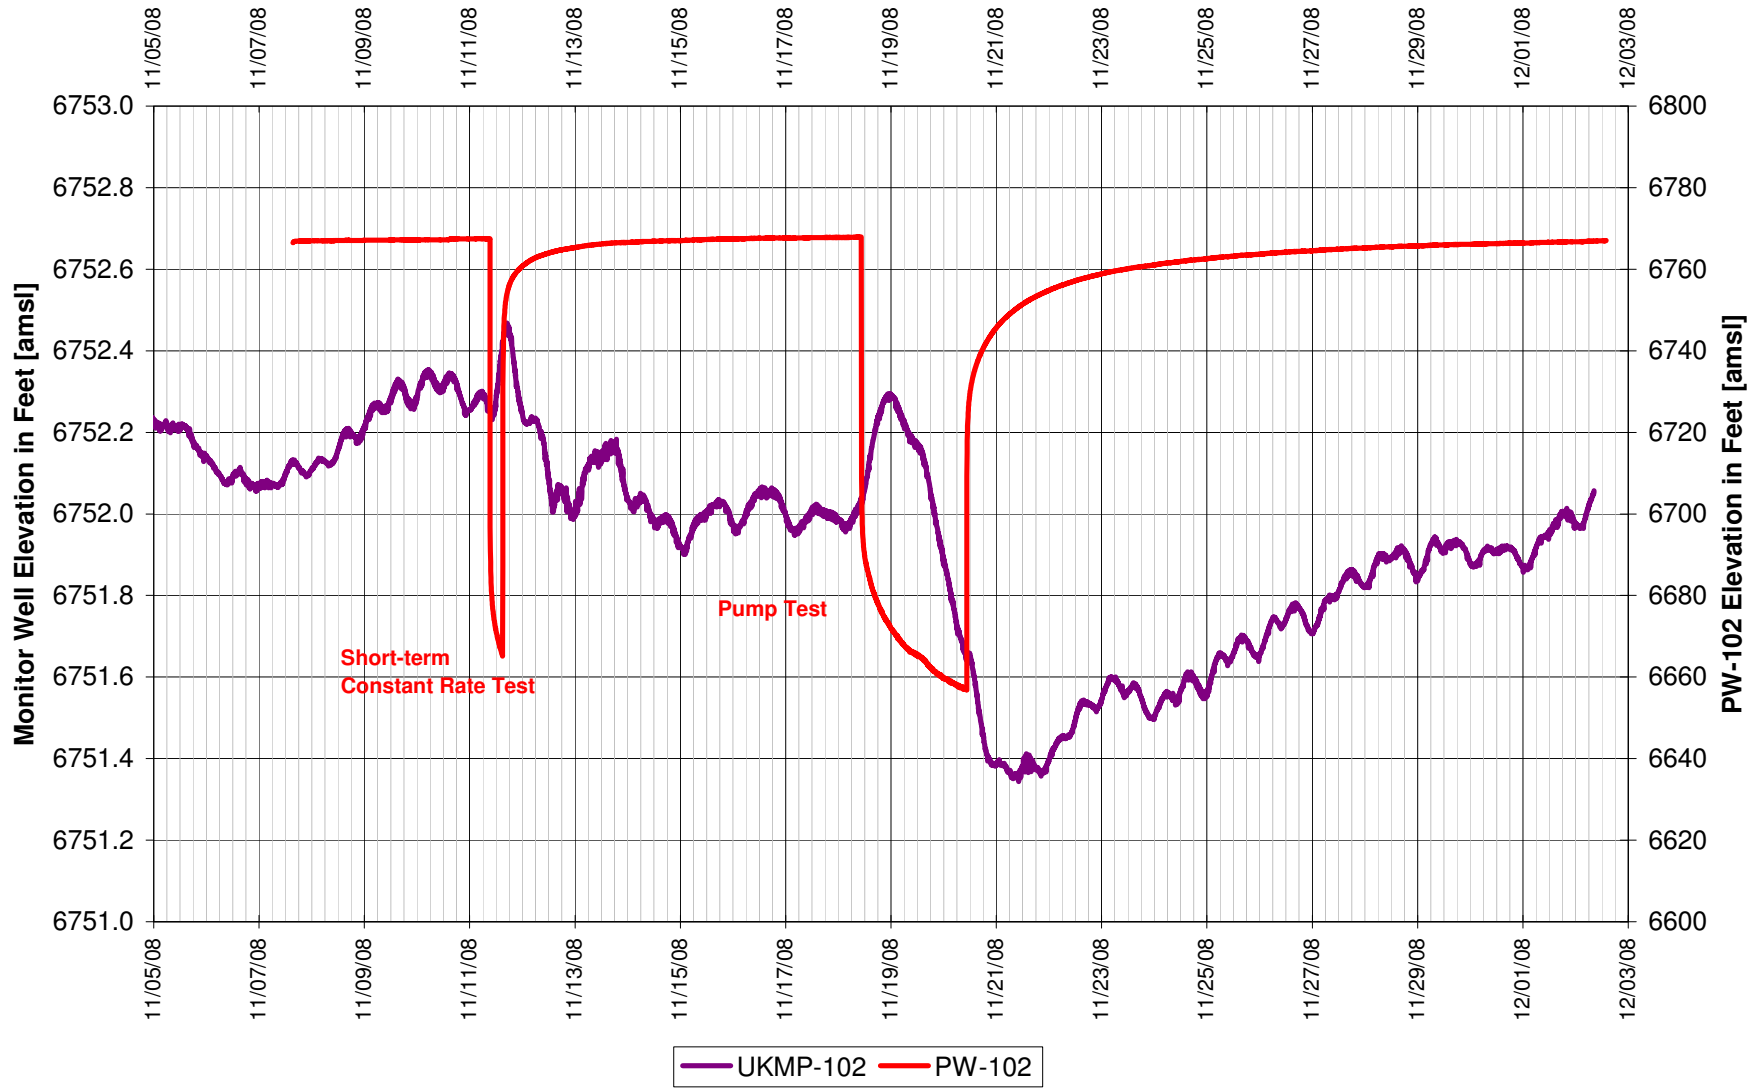

**UR Energy
Lost Creek Mine Unit 1
North Test, North Side of Fault
'UKM' Sand Underlying Monitor Well**