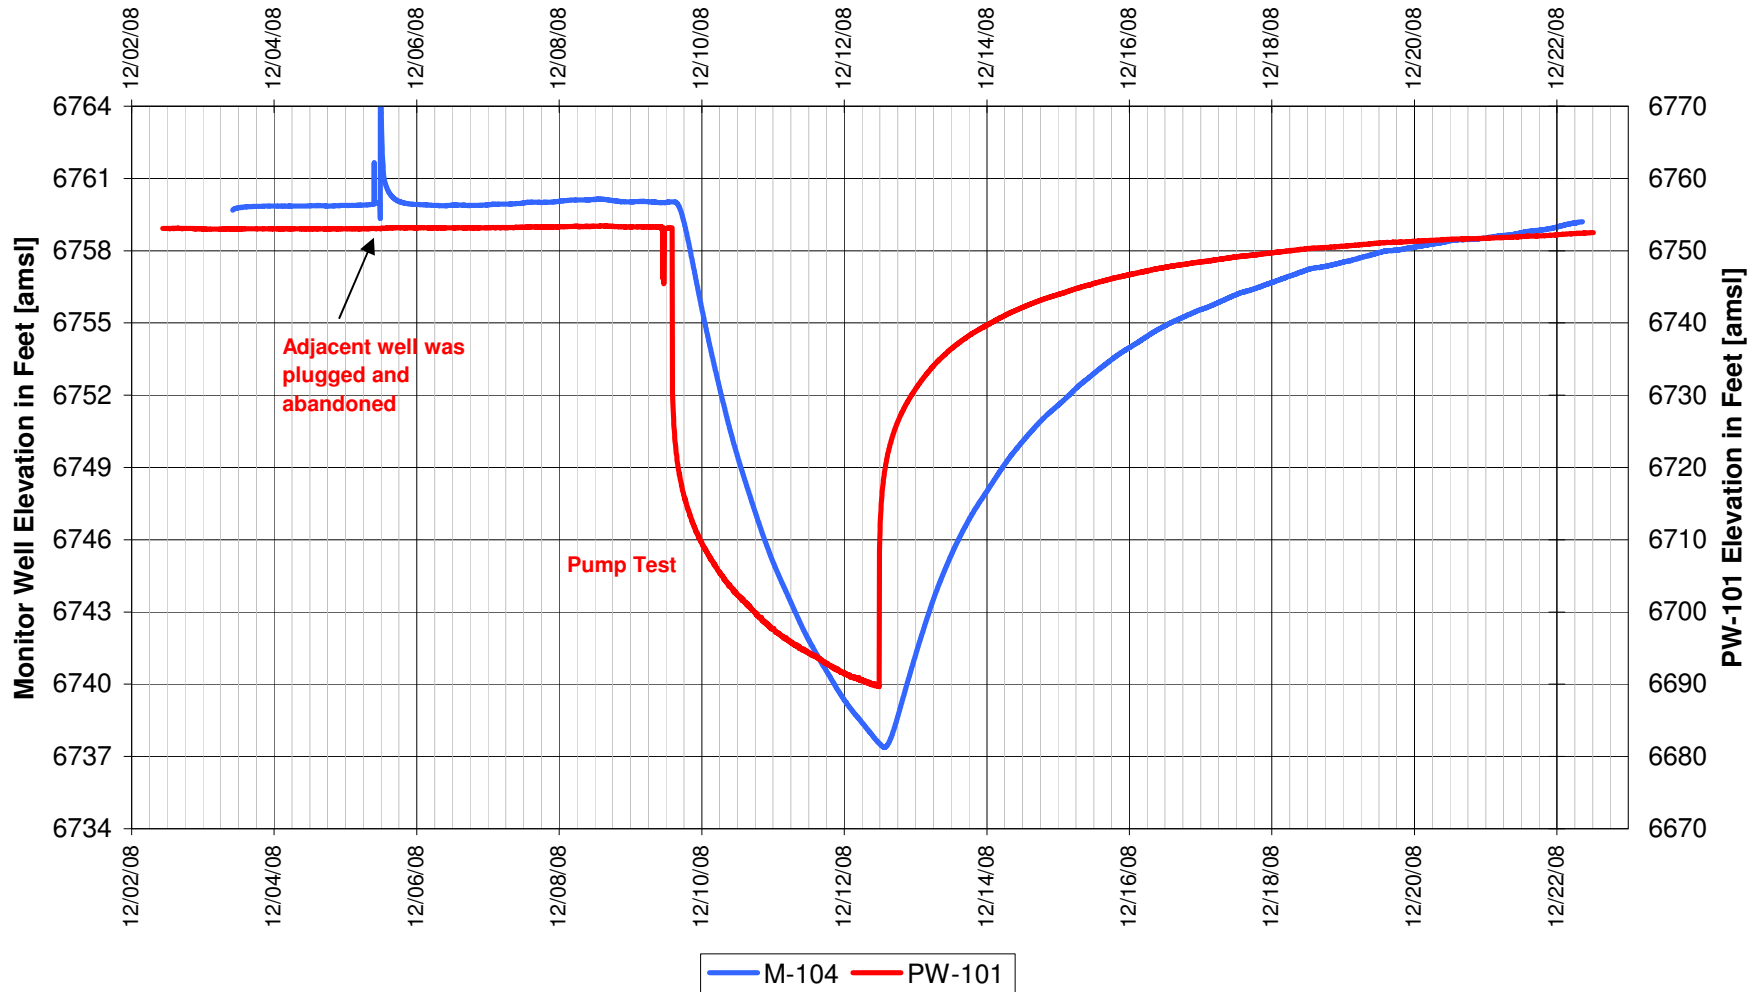

UR Energy
Lost Creek Mine Unit 1
South Test, South Side of Fault
'HJ' Sand Production Zone Monitor Well