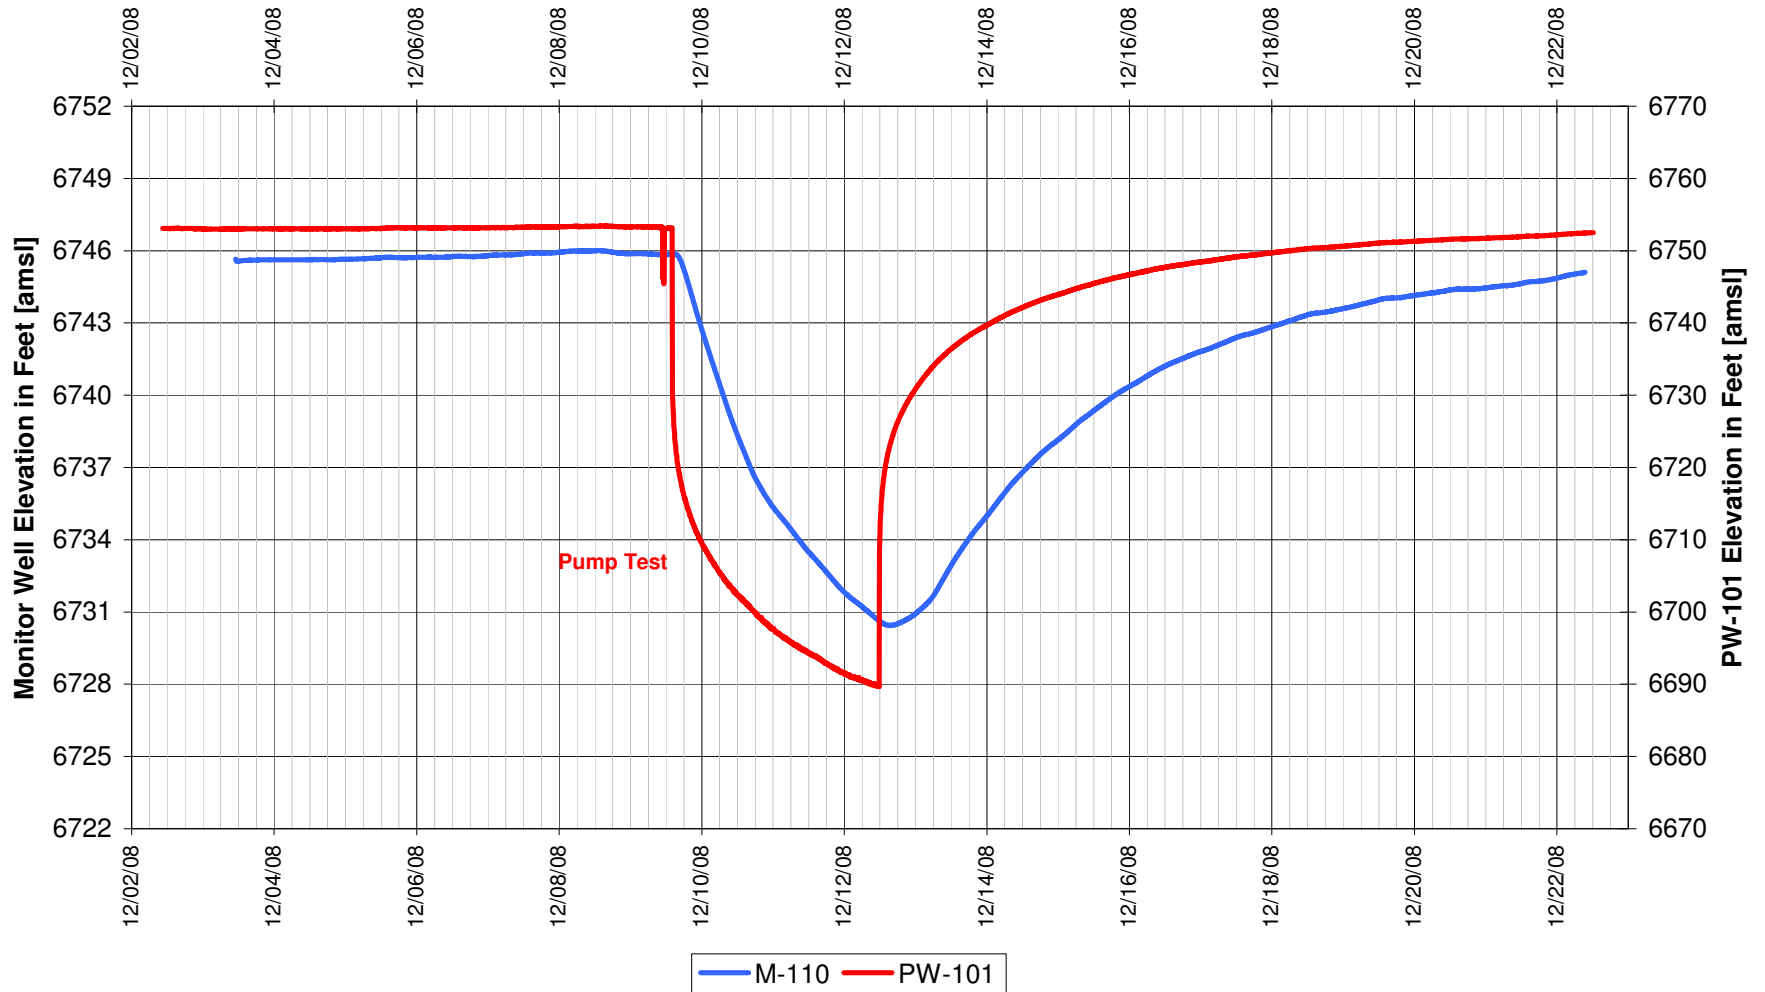

UR Energy
Lost Creek Mine Unit 1
South Test, South Side of Fault
'HJ' Sand Production Zone Monitor Well