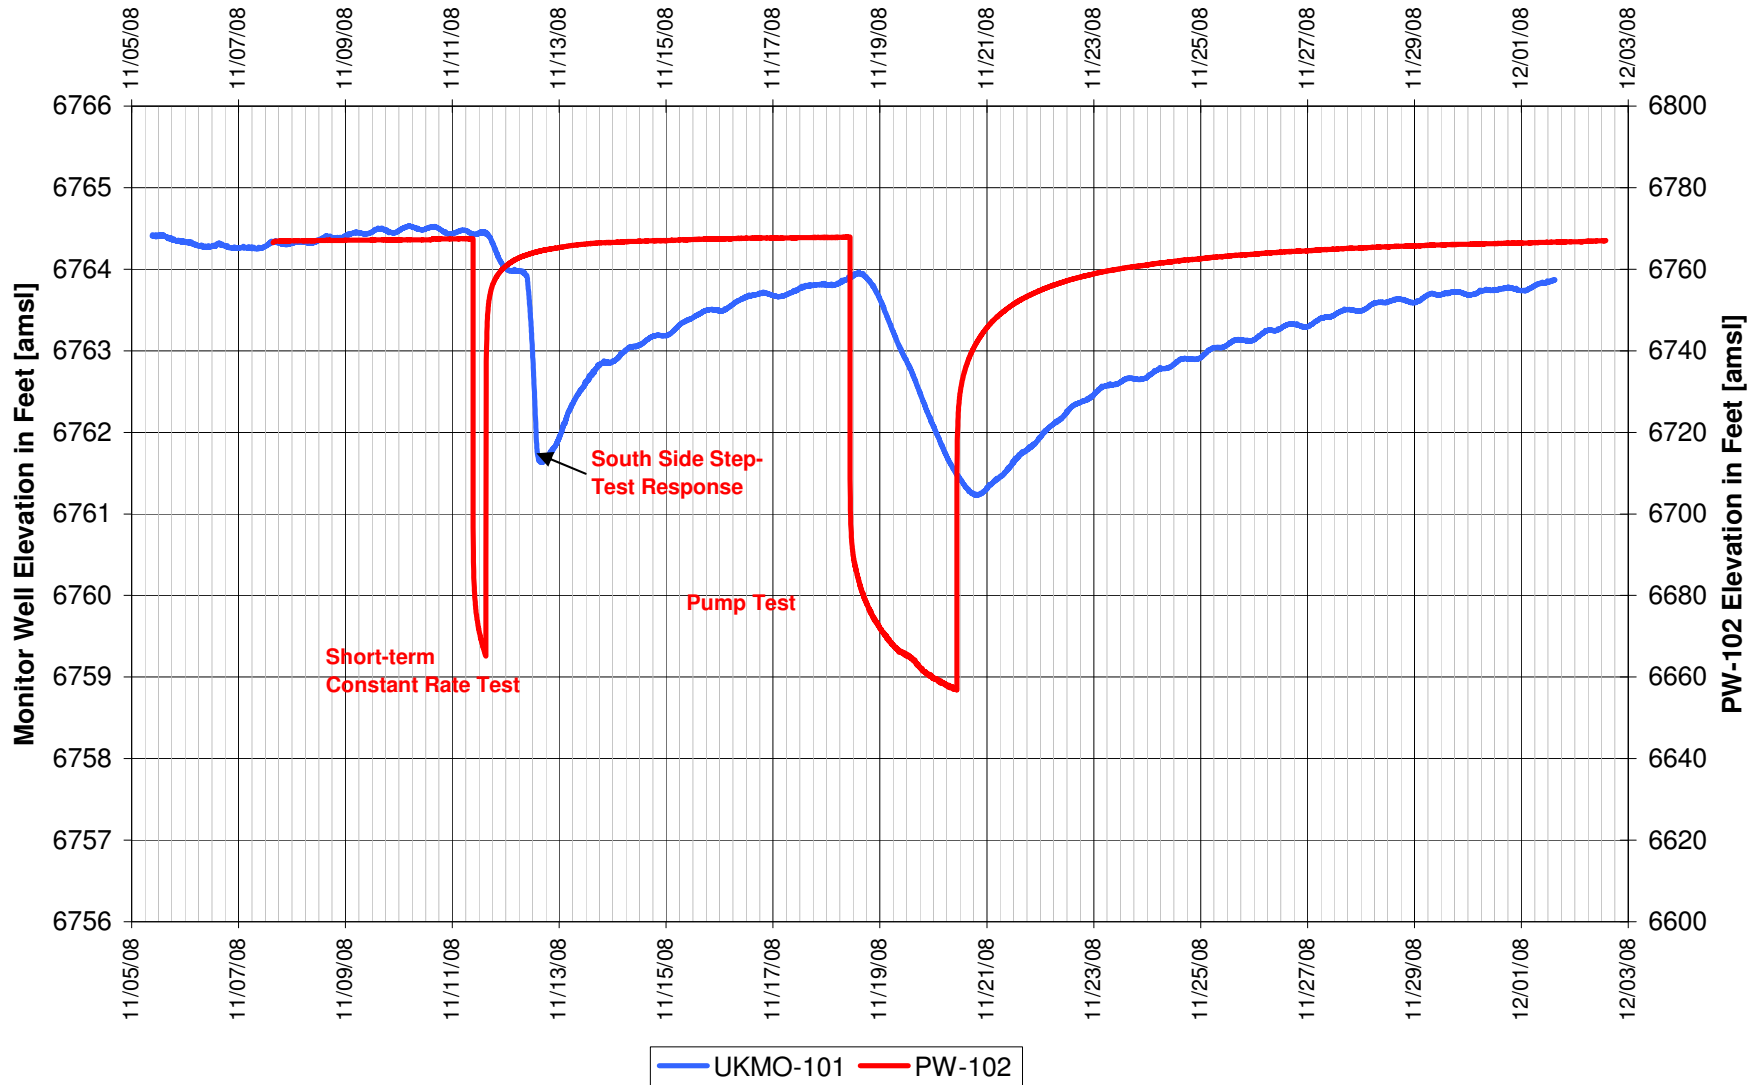

UR Energy
Lost Creek Mine Unit 1
North Test, South Side of Fault
'HJ' Sand Production Zone Monitor Well