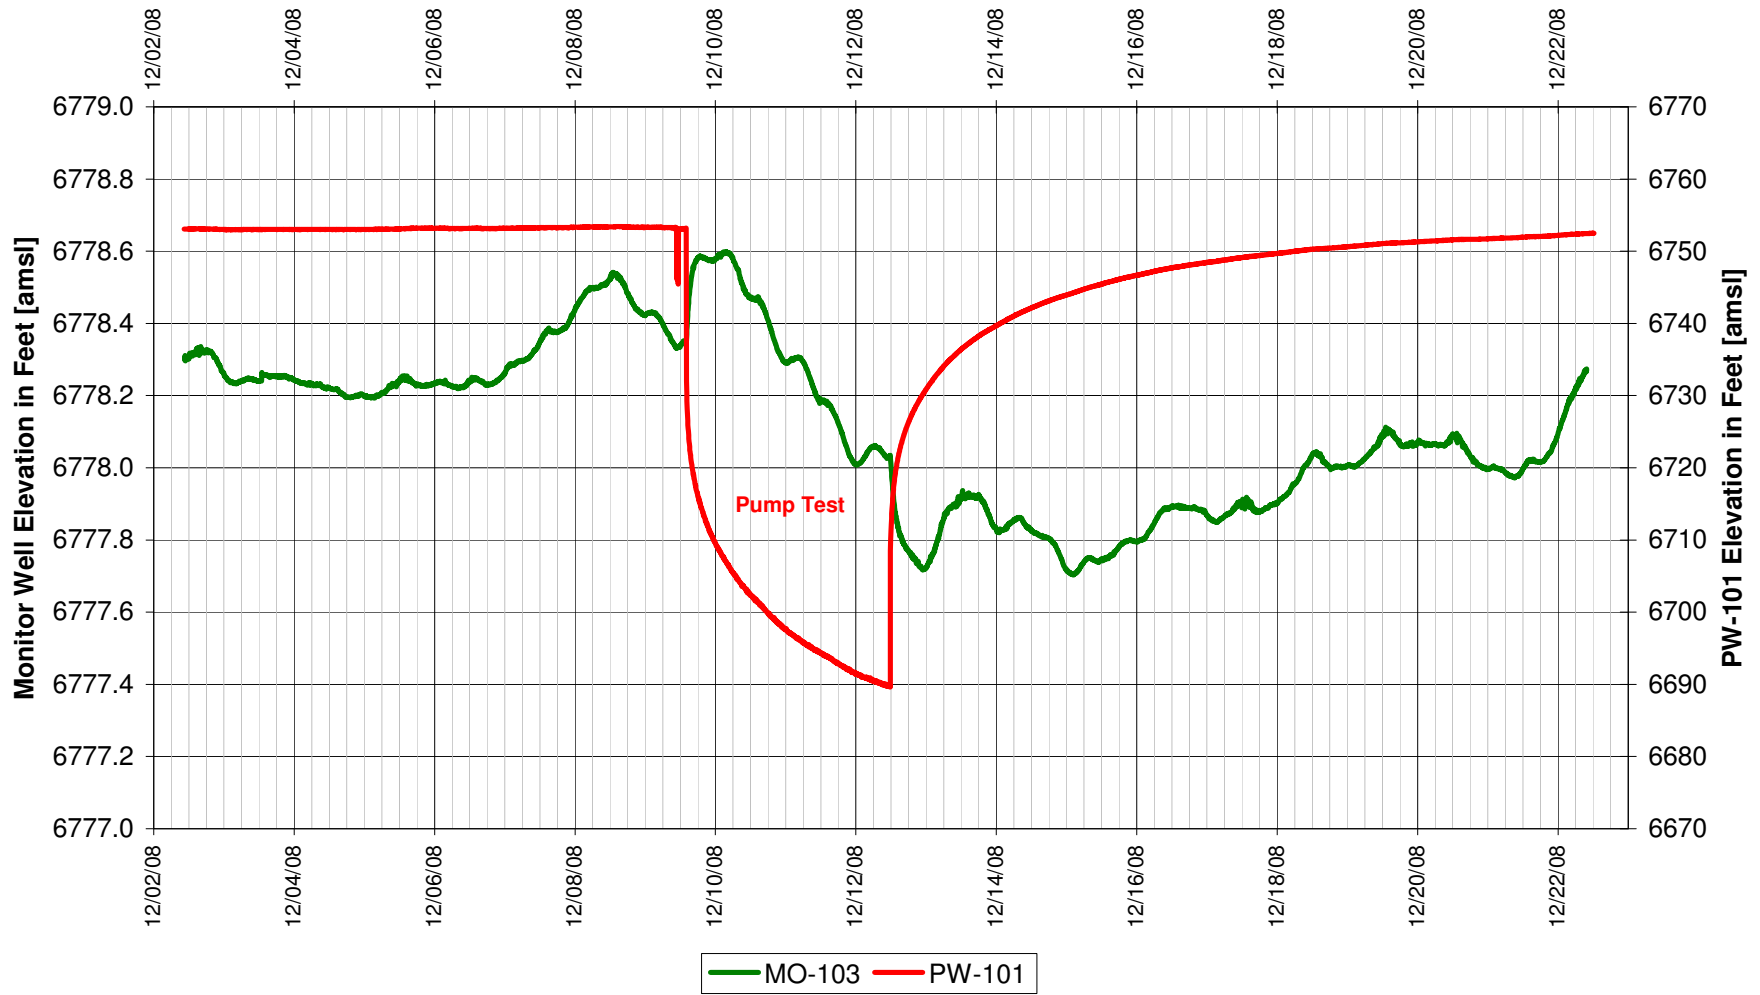

UR Energy
Lost Creek Mine Unit 1
South Test, South Side of Fault
'LFG' Sand Overlying Monitor Well