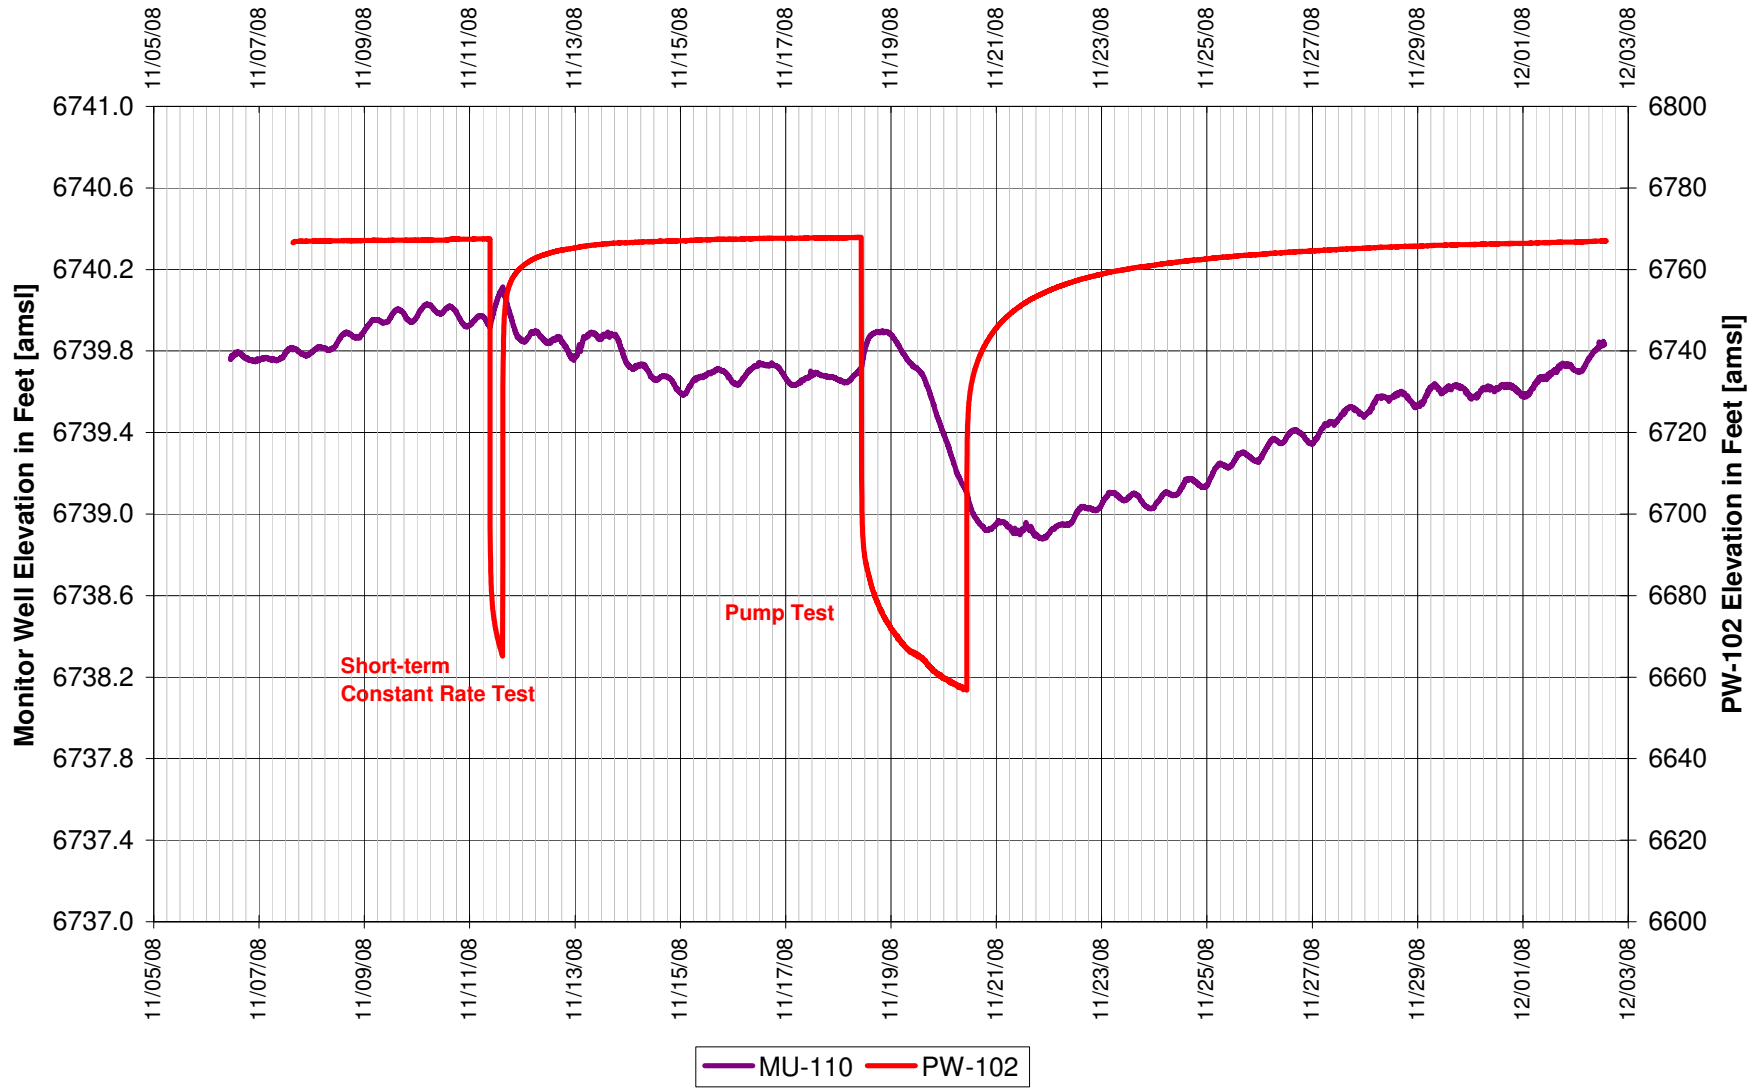

**UR Energy
Lost Creek Mine Unit 1
North Test, North Side of Fault
'UKM' Sand Underlying Monitor Well**