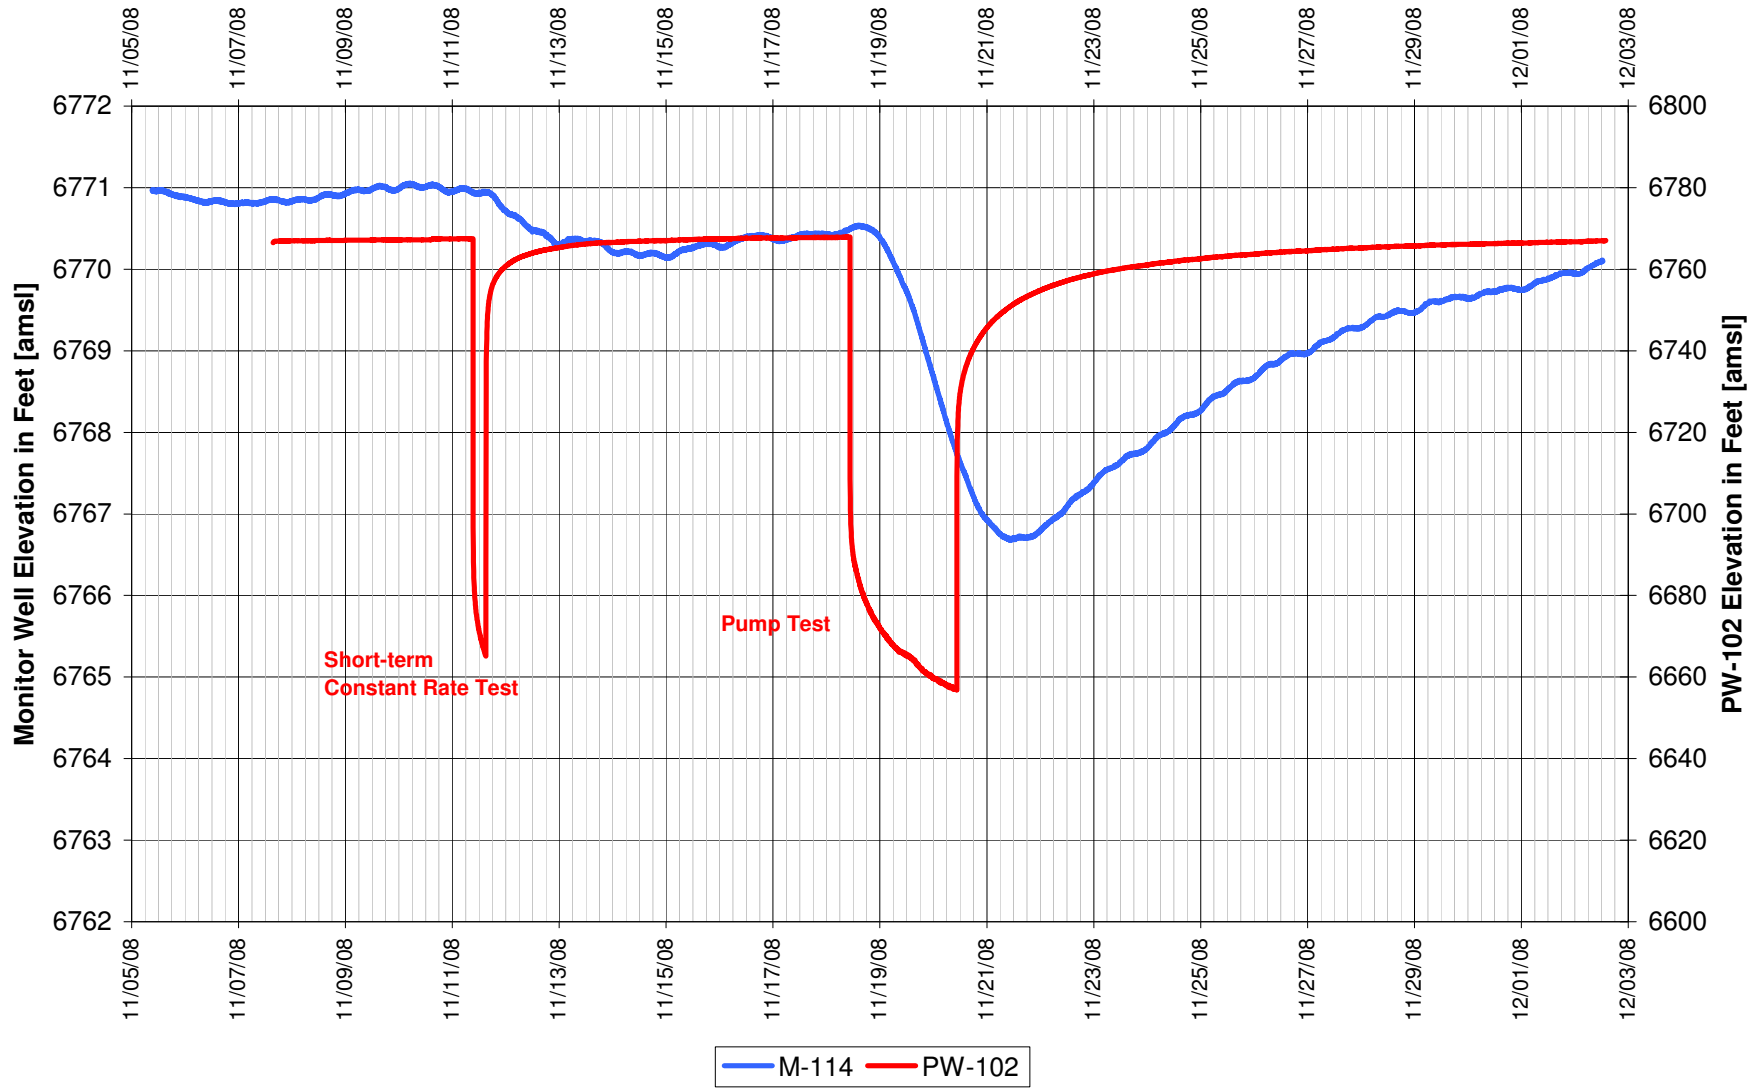

UR Energy
Lost Creek Mine Unit 1
North Test, North Side of Fault
'HJ' Sand Production Zone Monitor Well