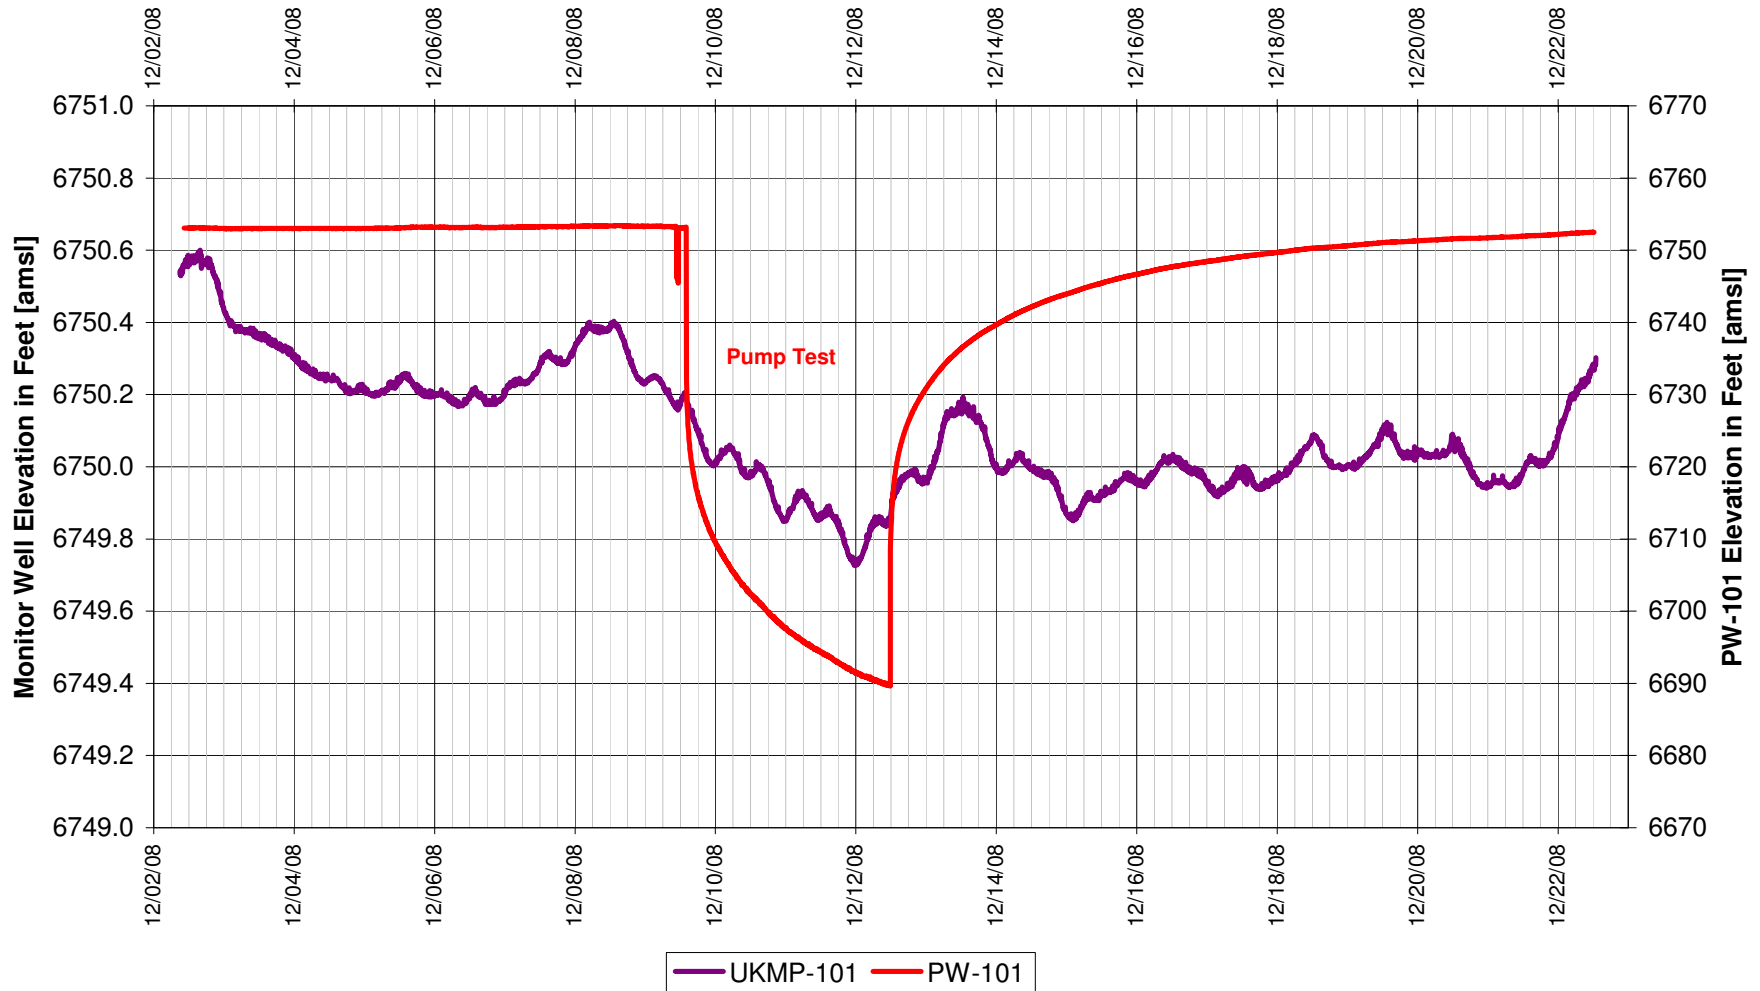

UR Energy
Lost Creek Mine Unit 1
South Test, South Side of Fault
'UKM' Sand Underlying Monitor Well