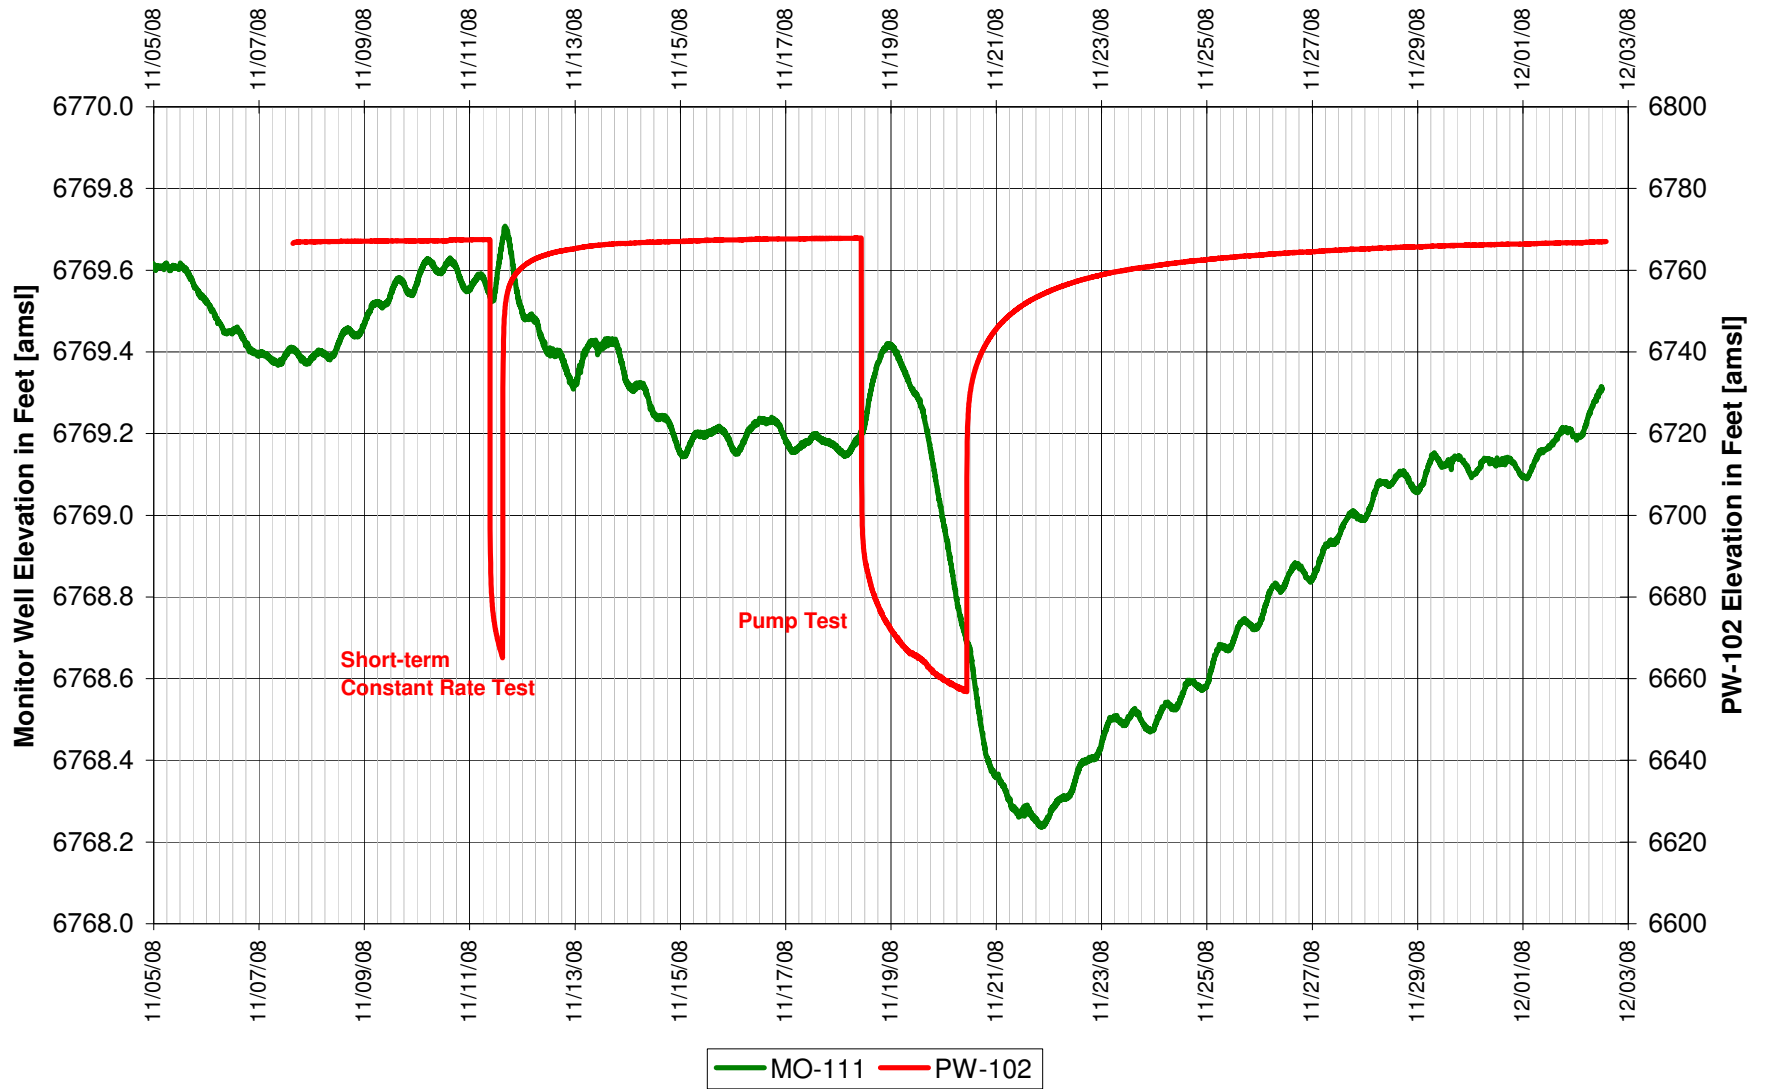

UR Energy
Lost Creek Mine Unit 1
North Test, North Side of Fault
'LFG' Sand Overlying Monitor Well