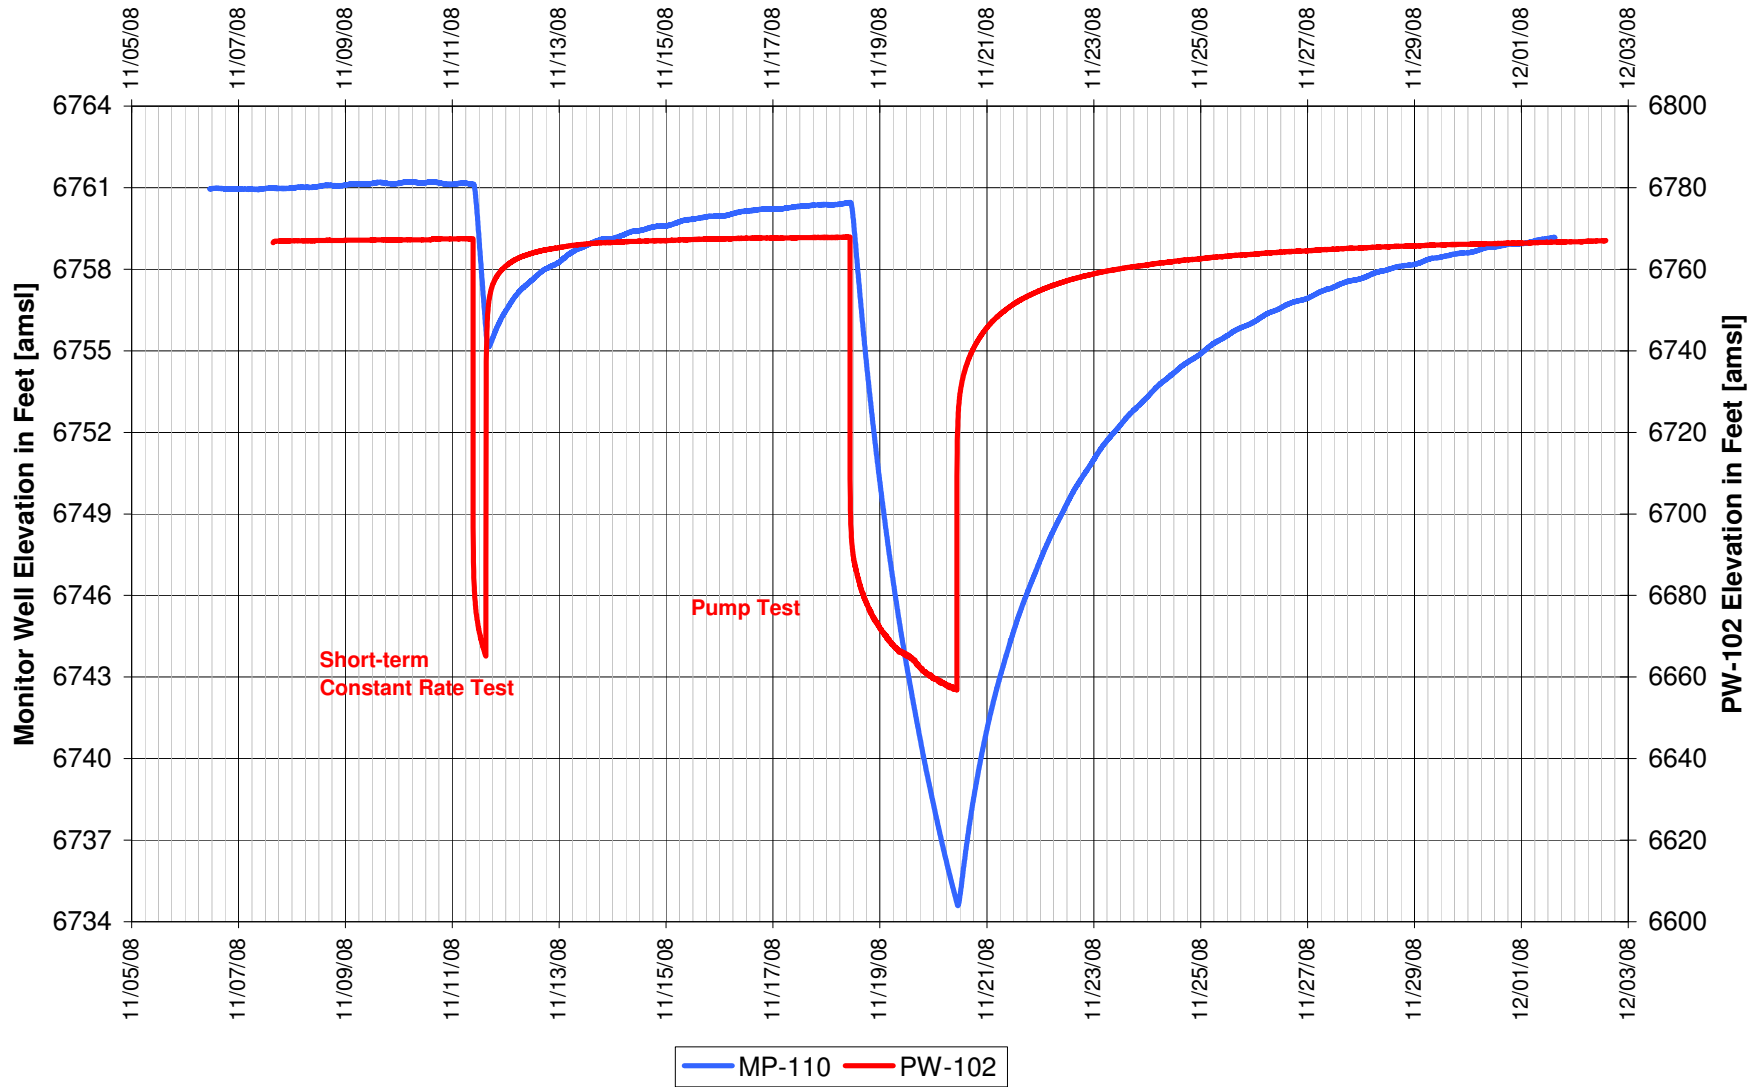

**UR Energy
Lost Creek Mine Unit 1
North Test, North Side of Fault
'HJ' Sand Production Zone Monitor Well**