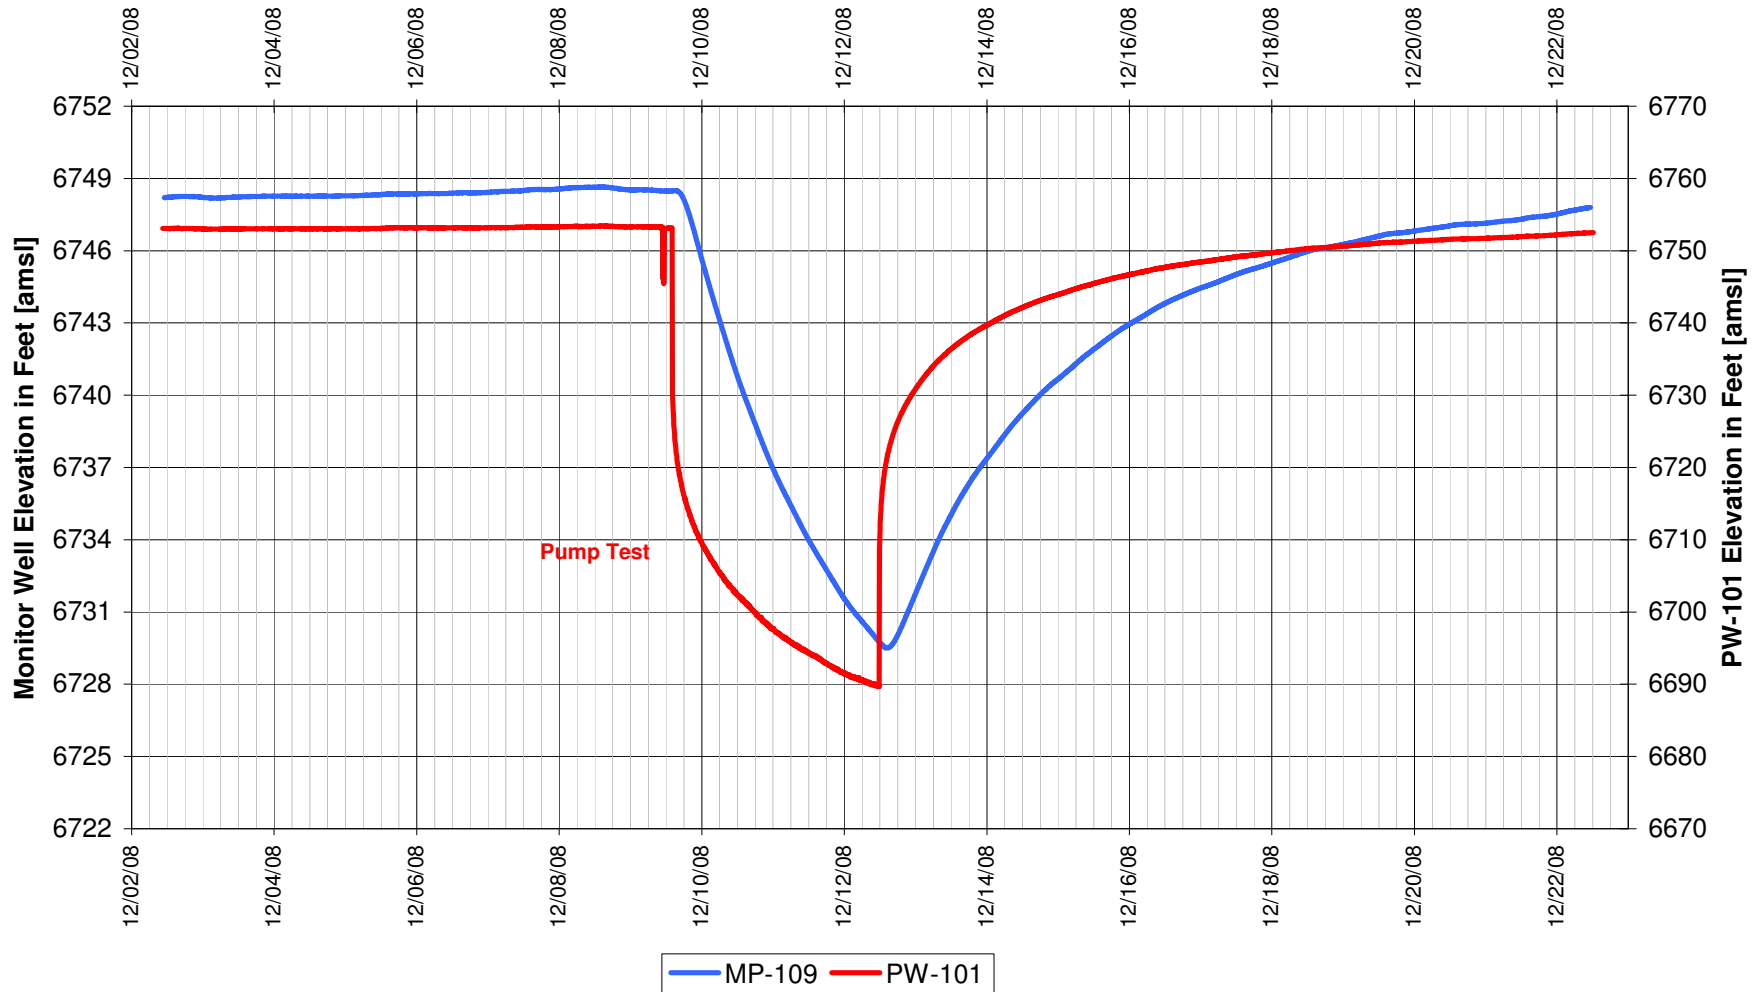

UR Energy
Lost Creek Mine Unit 1
South Test, South Side of Fault
'HJ' Sand Production Zone Monitor Well