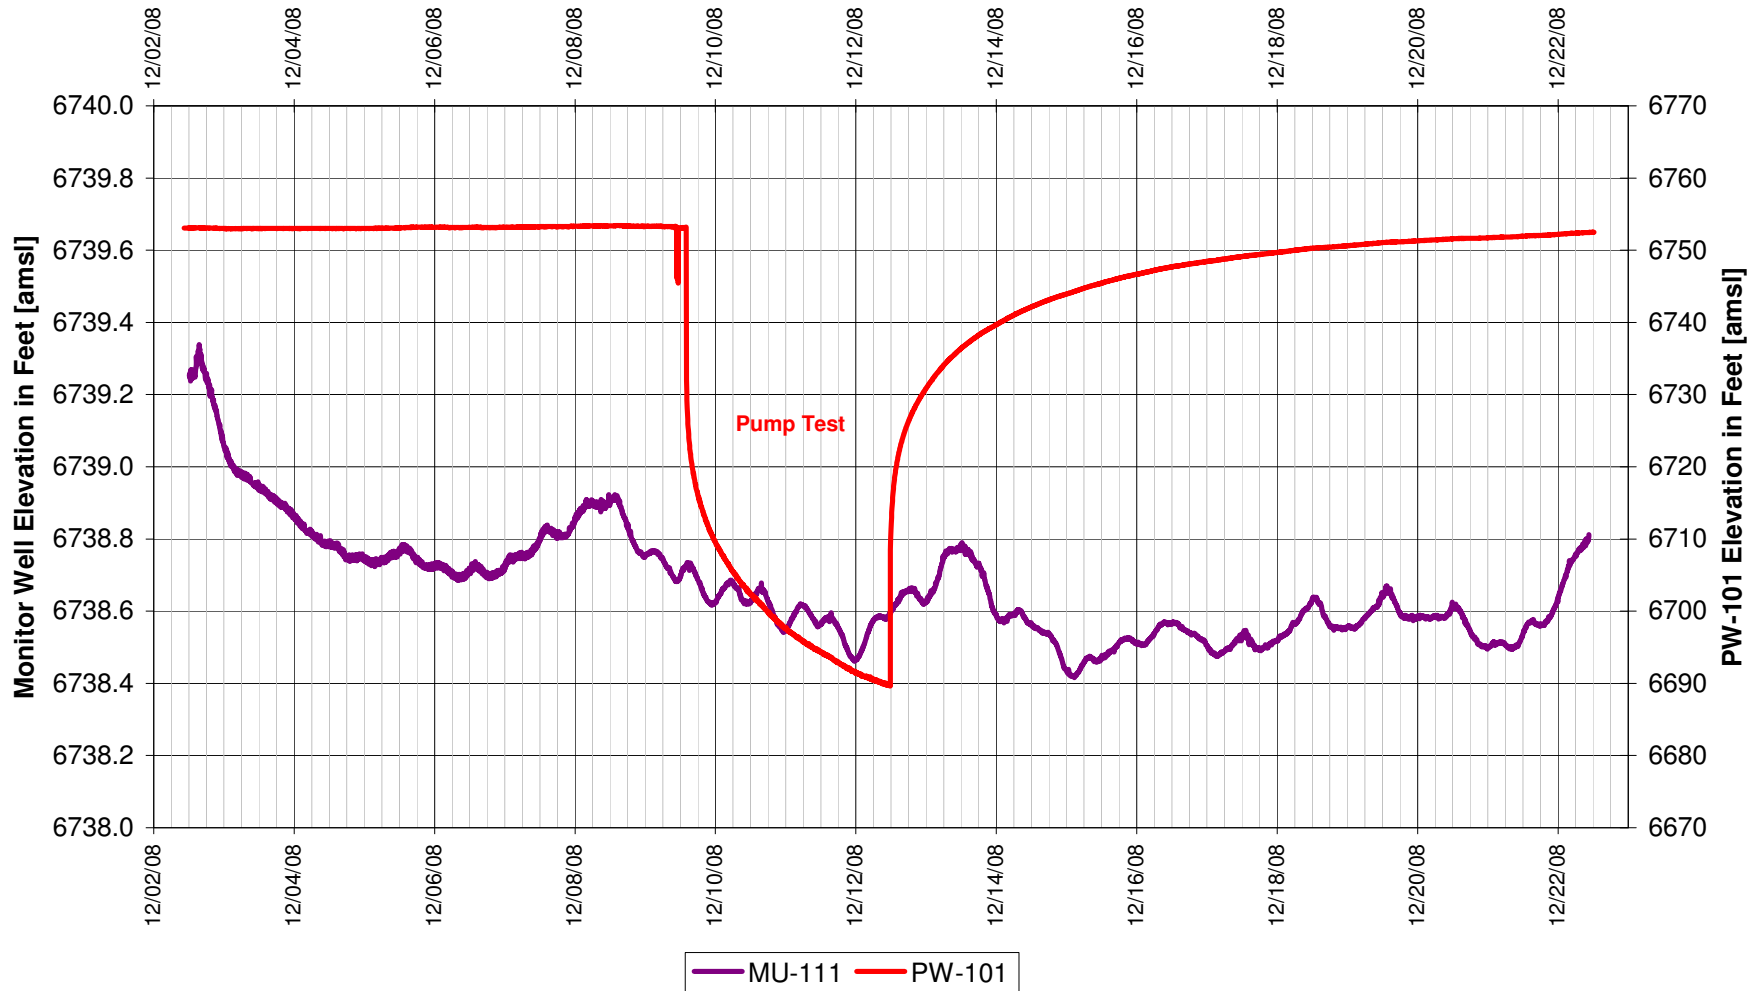

UR Energy
Lost Creek Mine Unit 1
South Test, North Side of Fault
'UKM' Sand Underlying Monitor Well