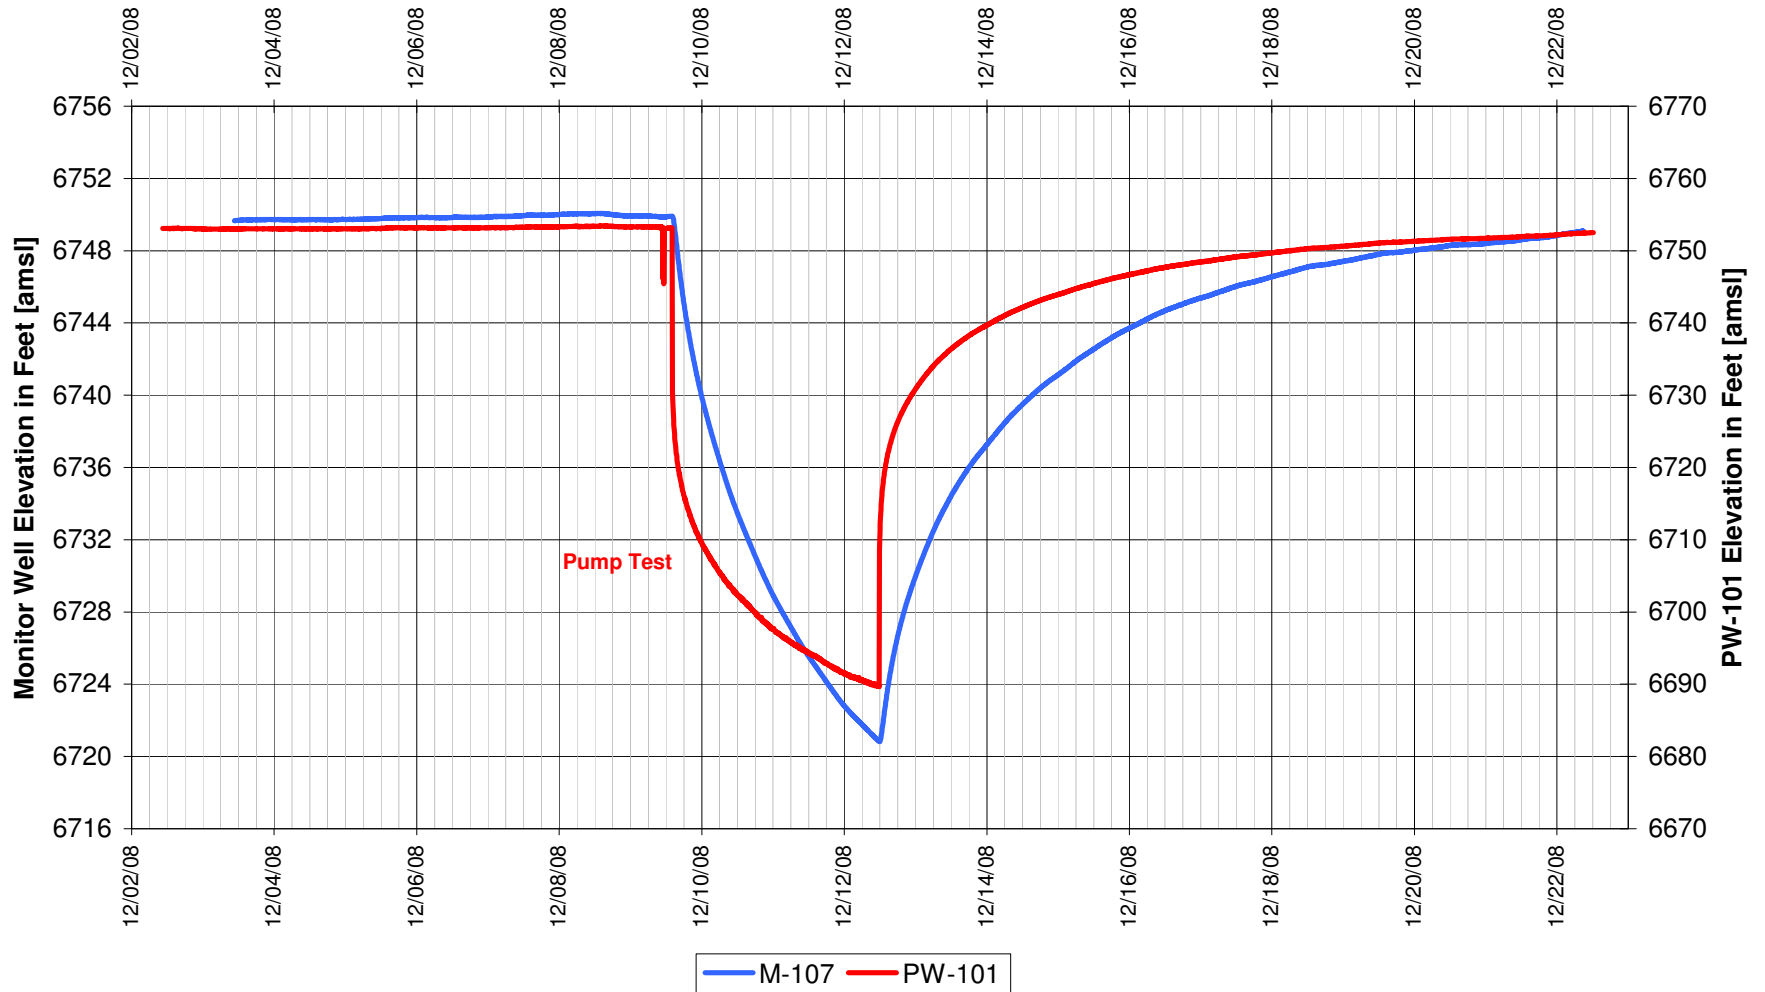

UR Energy
Lost Creek Mine Unit 1
South Test, South Side of Fault
'HJ' Sand Production Zone Monitor Well