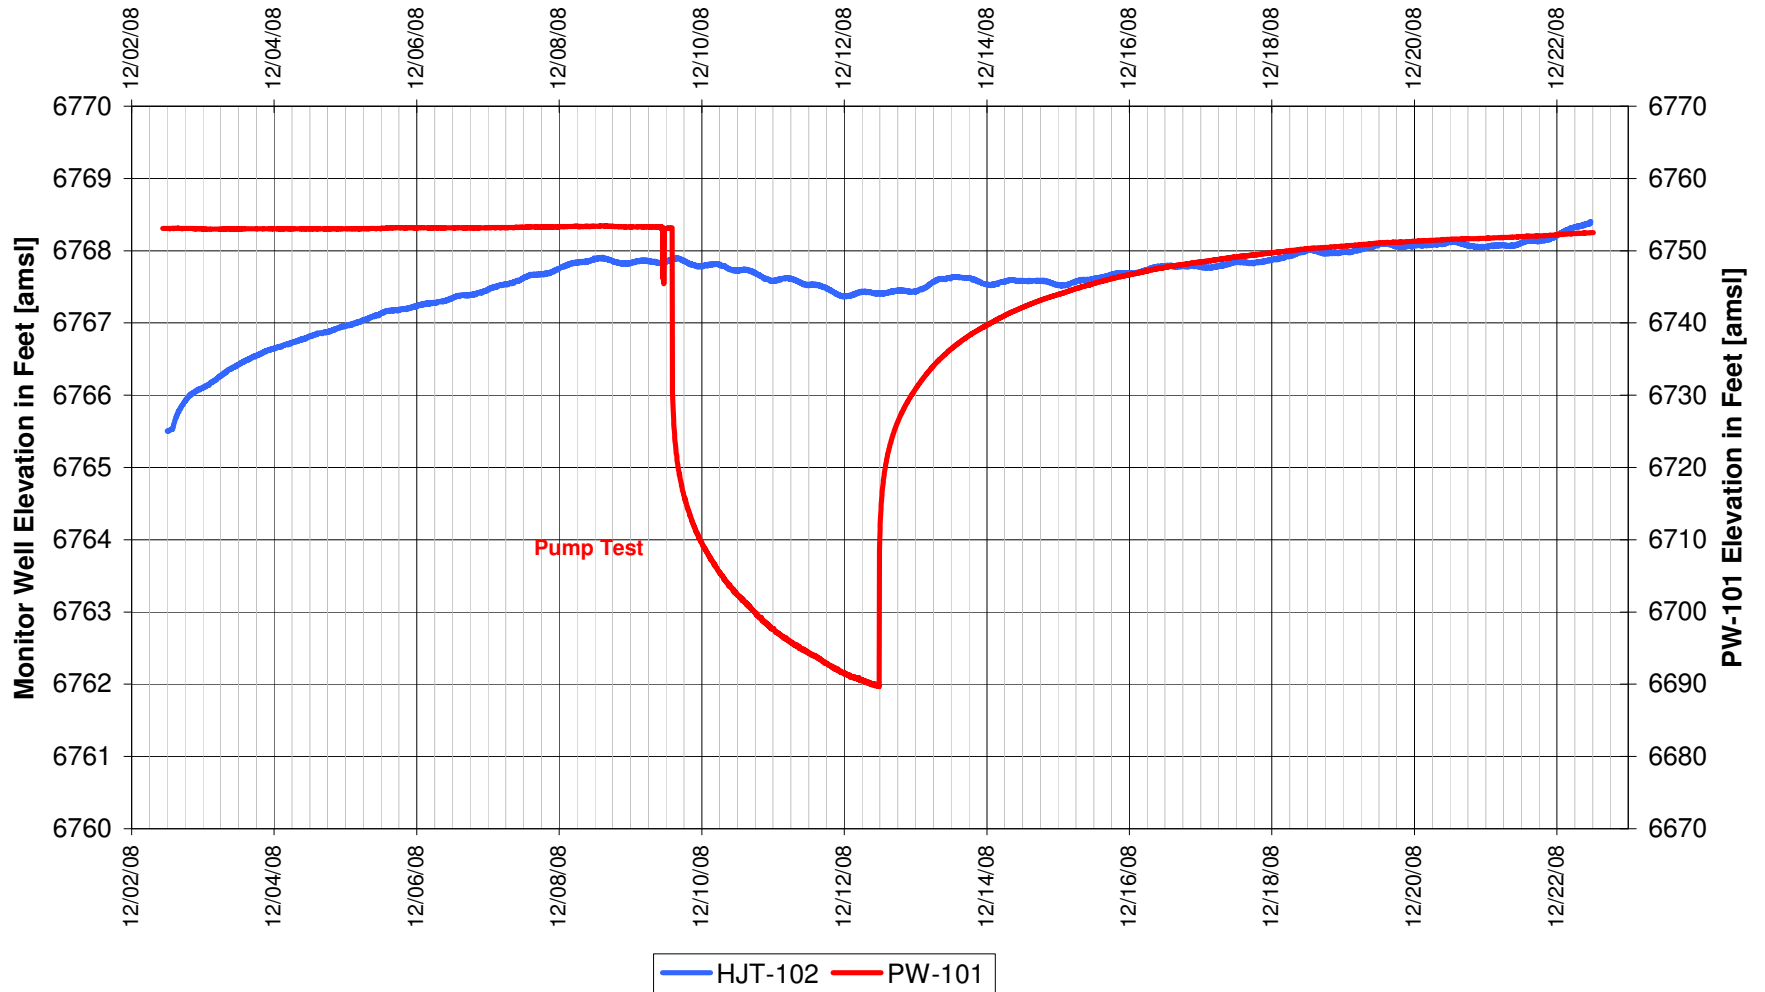

UR Energy
Lost Creek Mine Unit 1
South Test, North Side of Fault
'HJ' Sand Production Zone Monitor Well