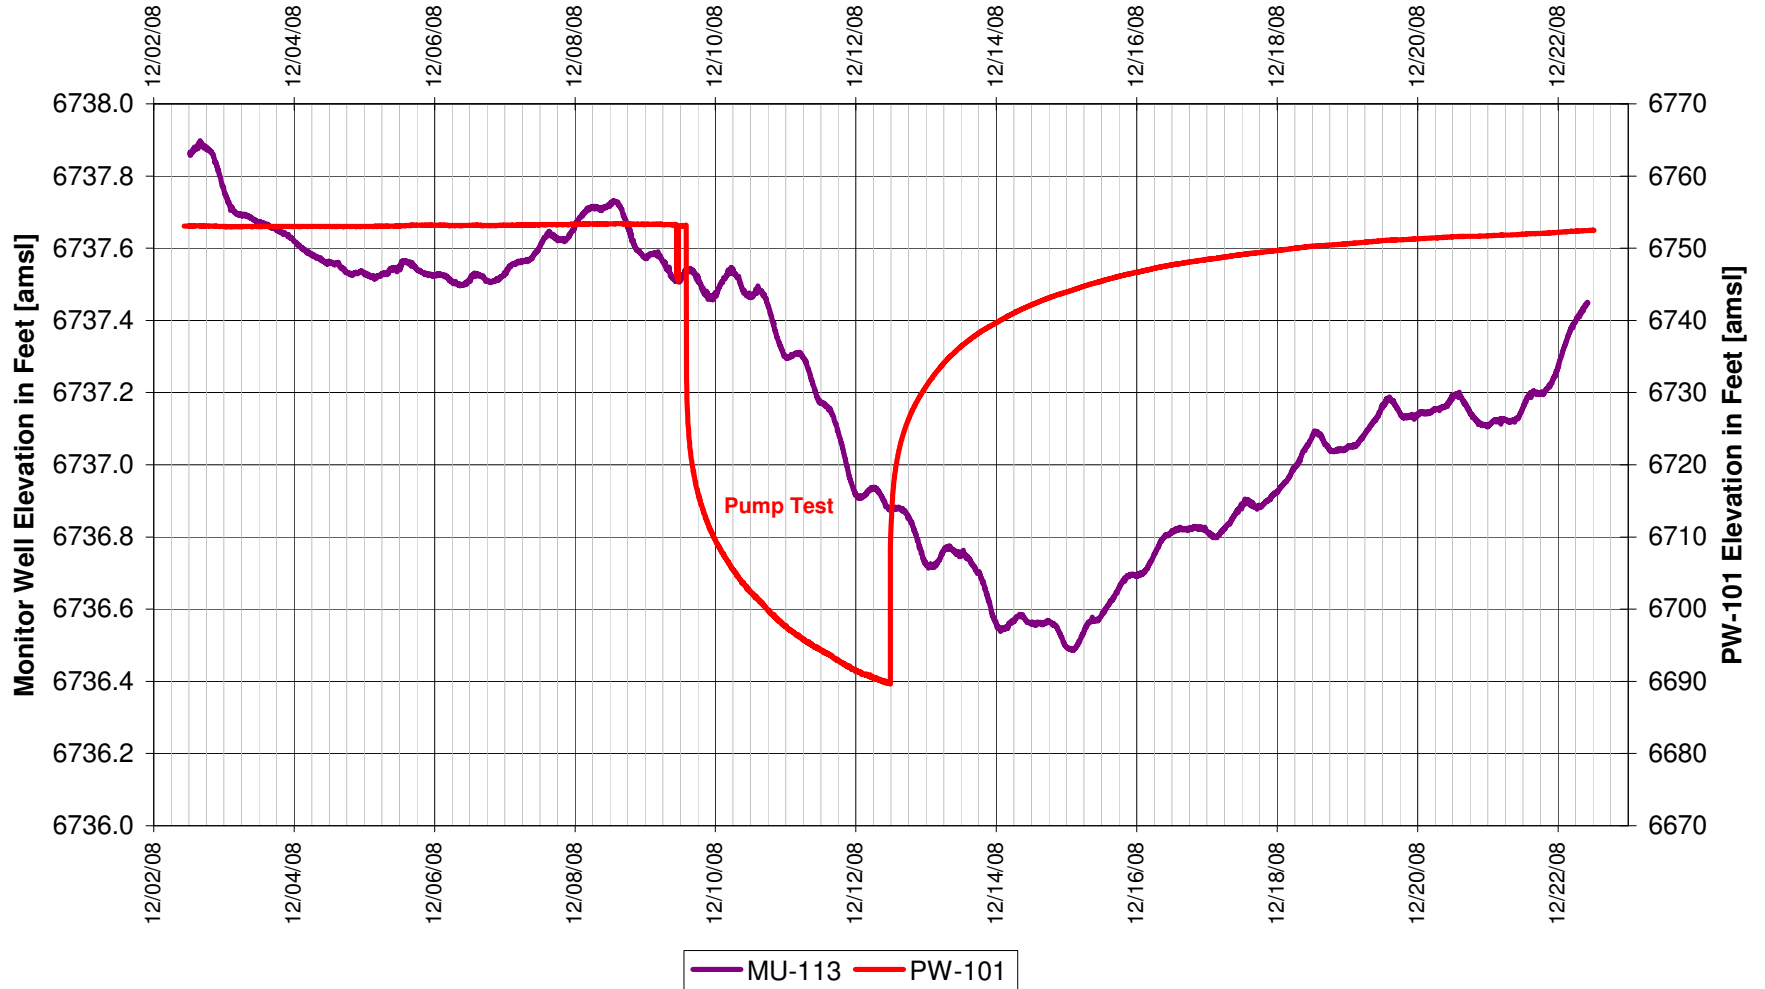

UR Energy
Lost Creek Mine Unit 1
South Test, South Side of Fault
'UKM' Sand Underlying Monitor Well