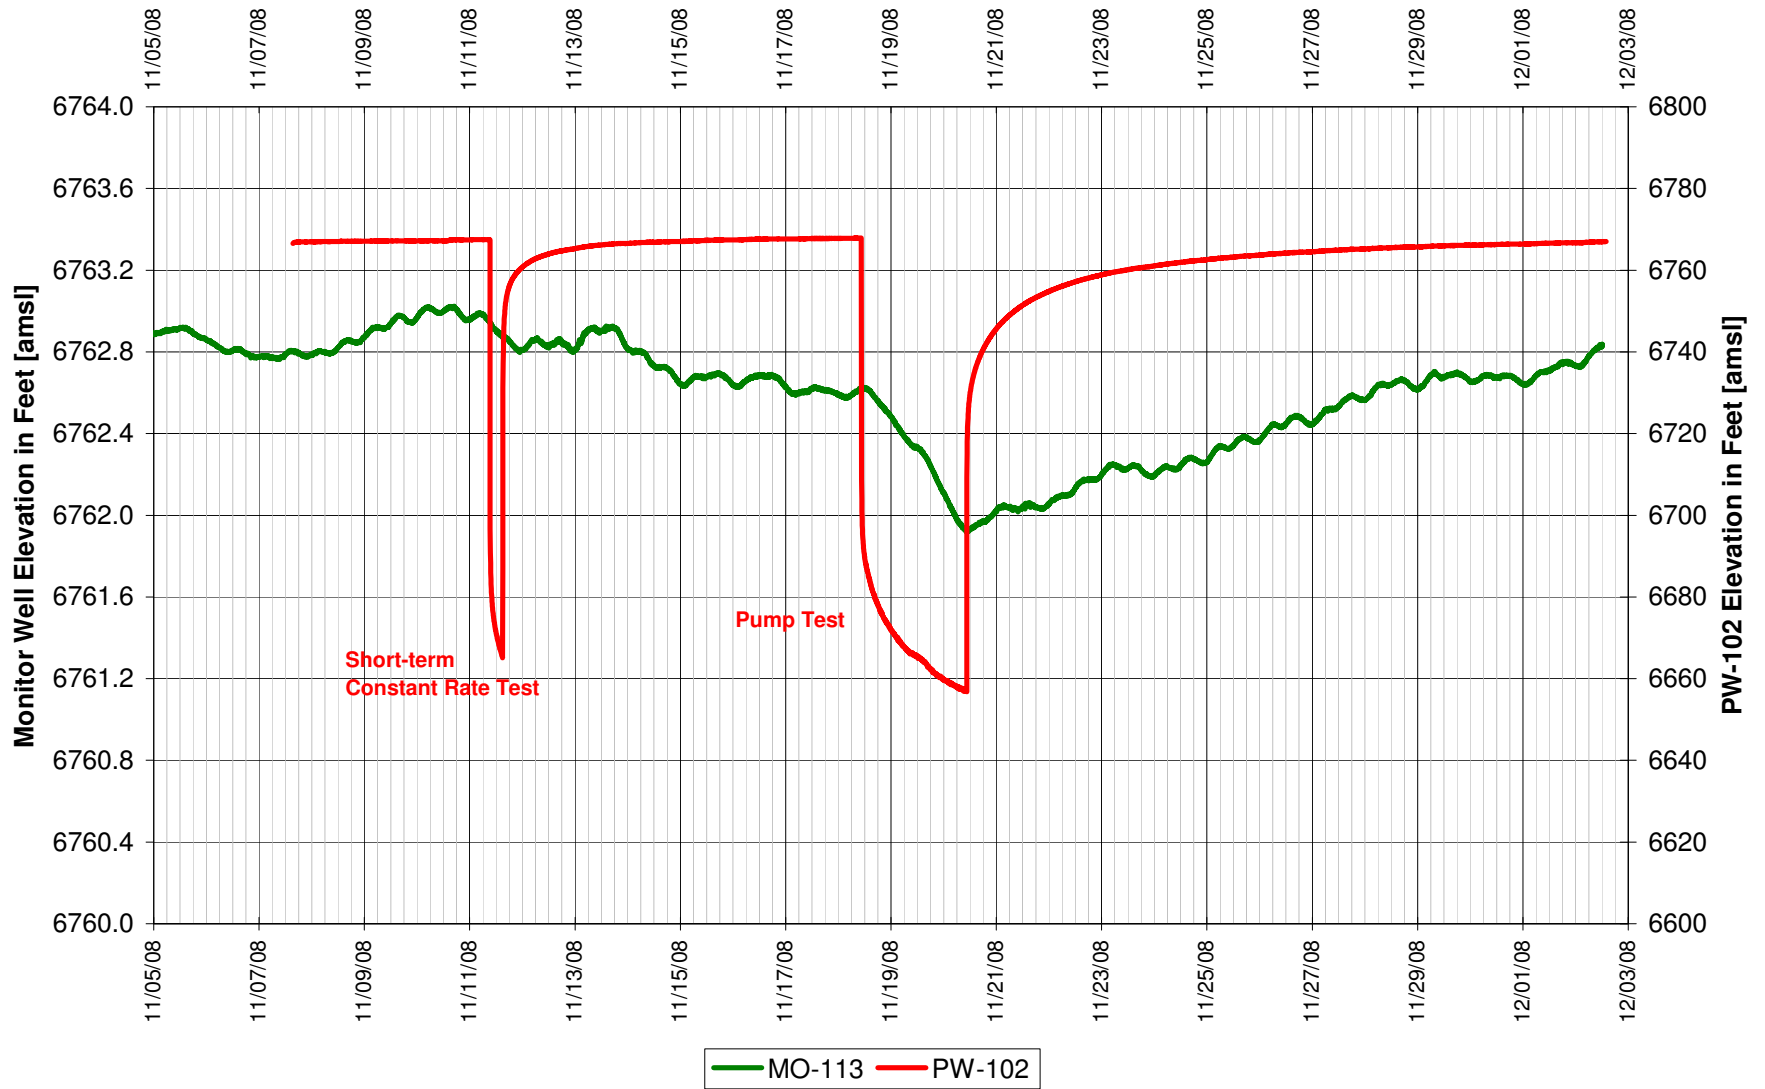

UR Energy
Lost Creek Mine Unit 1
North Test, South Side of Fault
'LFG' Sand Overlying Monitor Well