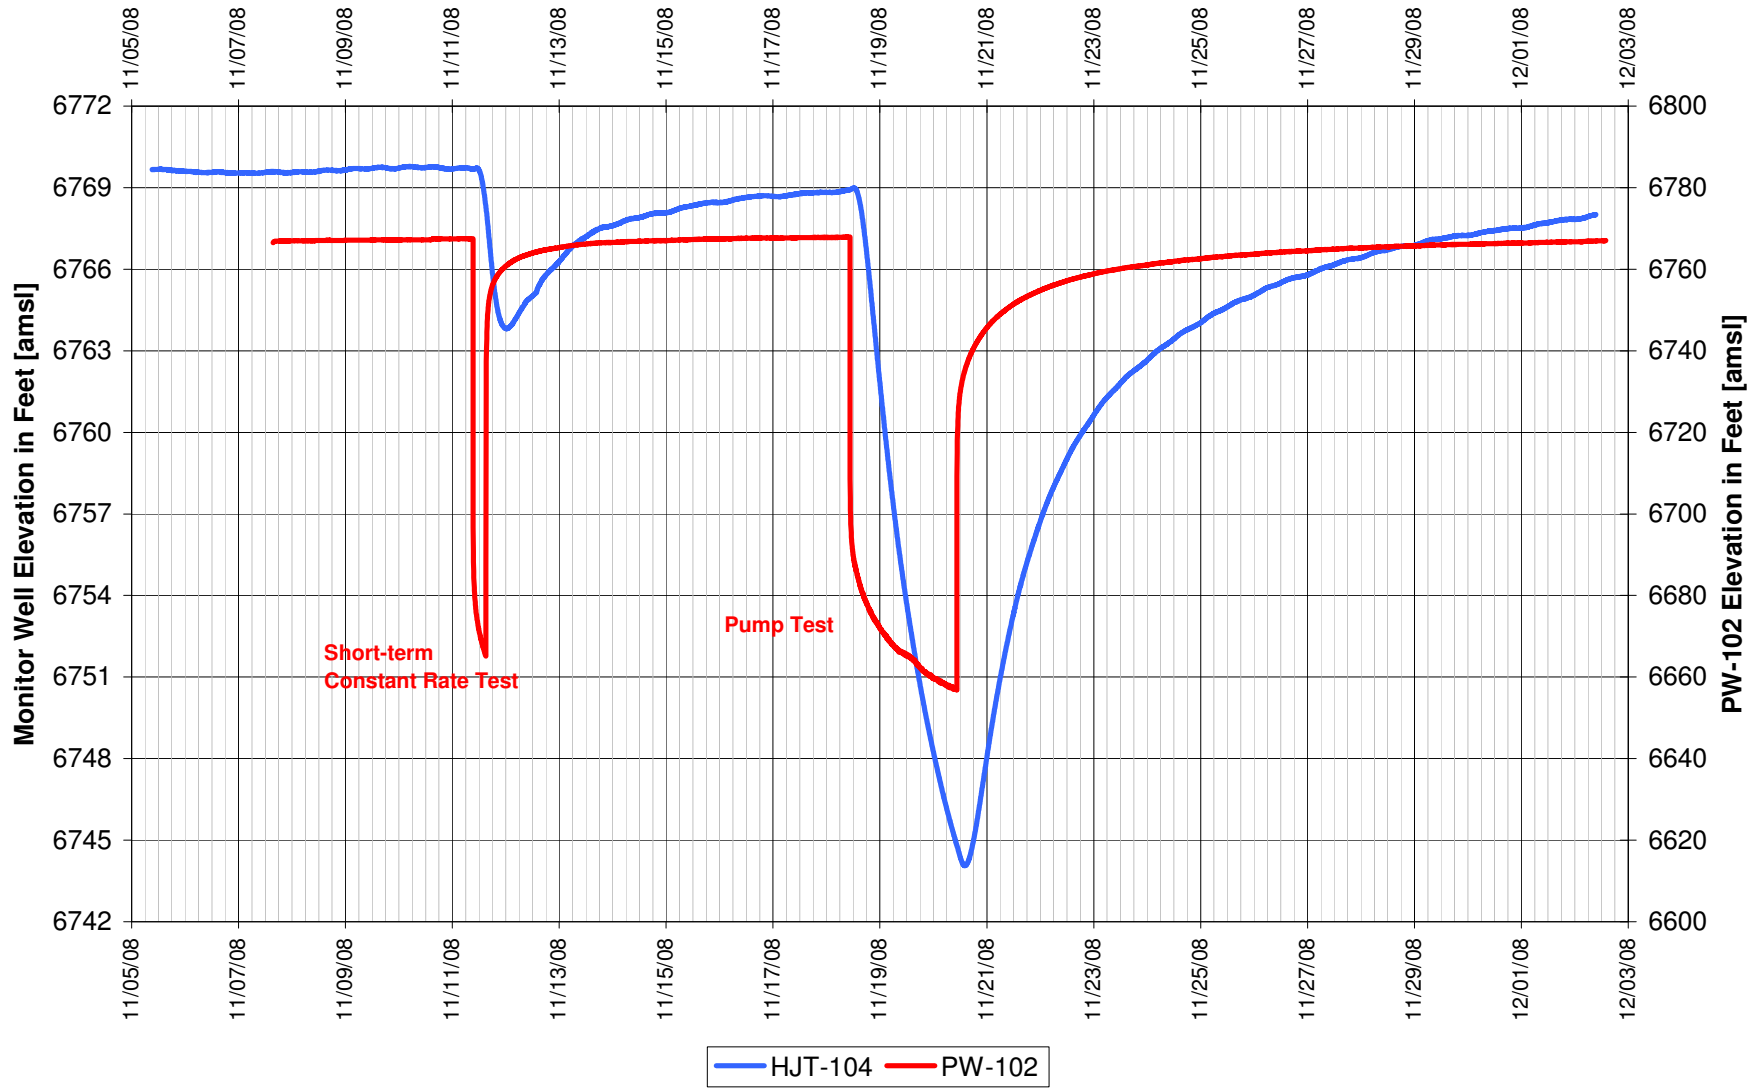

APPENDIX C
WATER LEVEL ELEVATIONS VS PUMPING WELL

APPENDIX C-1
NORTH TEST, HJ HORIZON, NORTH OF FAULT

UR Energy
Lost Creek Mine Unit 1
North Test, North Side of Fault
'HJ' Sand Production Zone Monitor Well