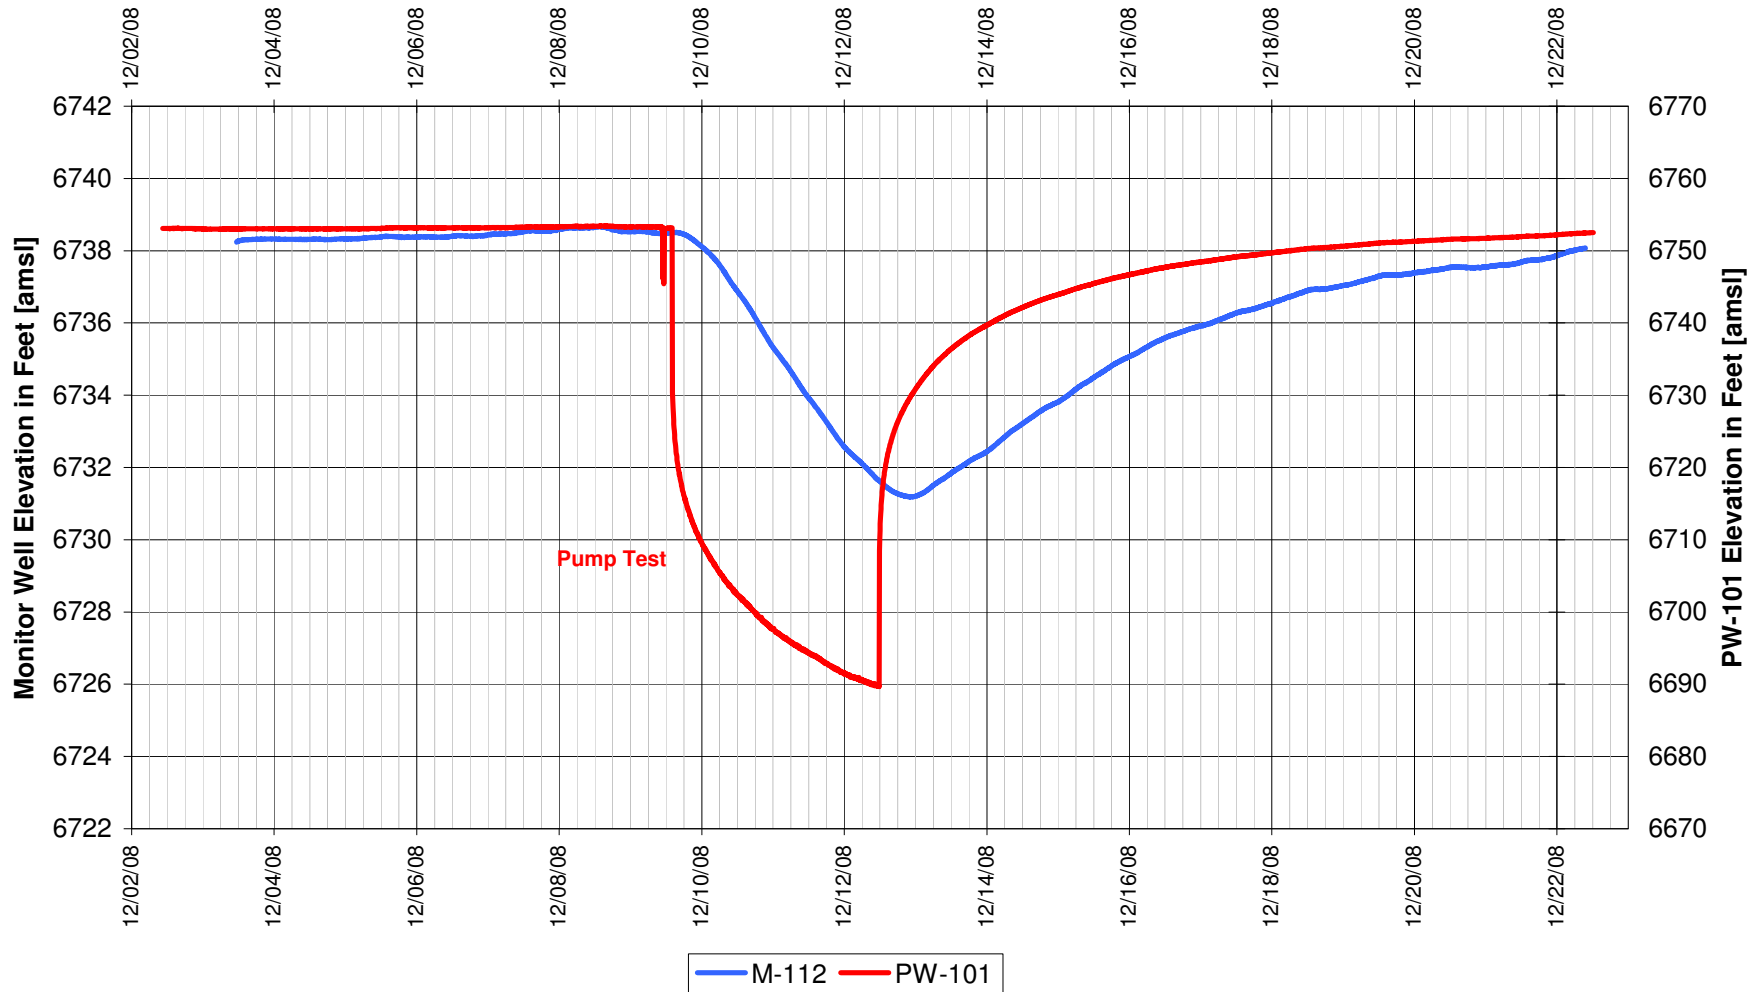

UR Energy
Lost Creek Mine Unit 1
South Test, South Side of Fault
'HJ' Sand Production Zone Monitor Well