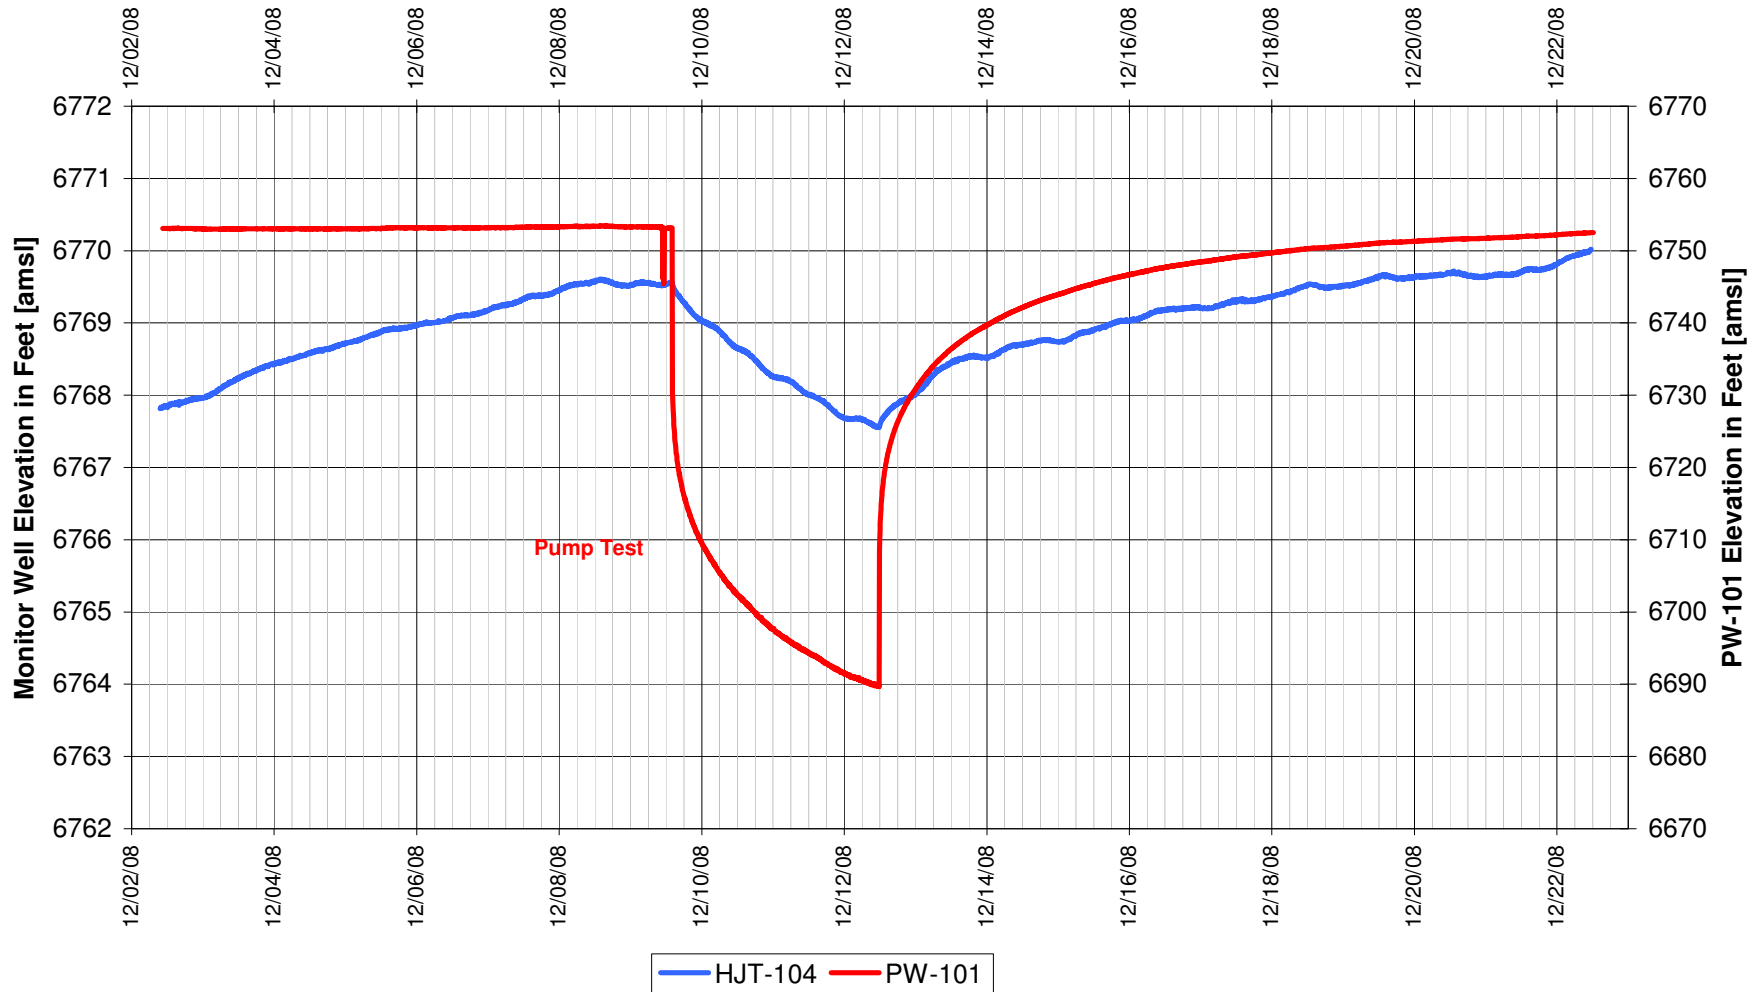

UR Energy
Lost Creek Mine Unit 1
South Test, North Side of Fault
'HJ' Sand Production Zone Monitor Well