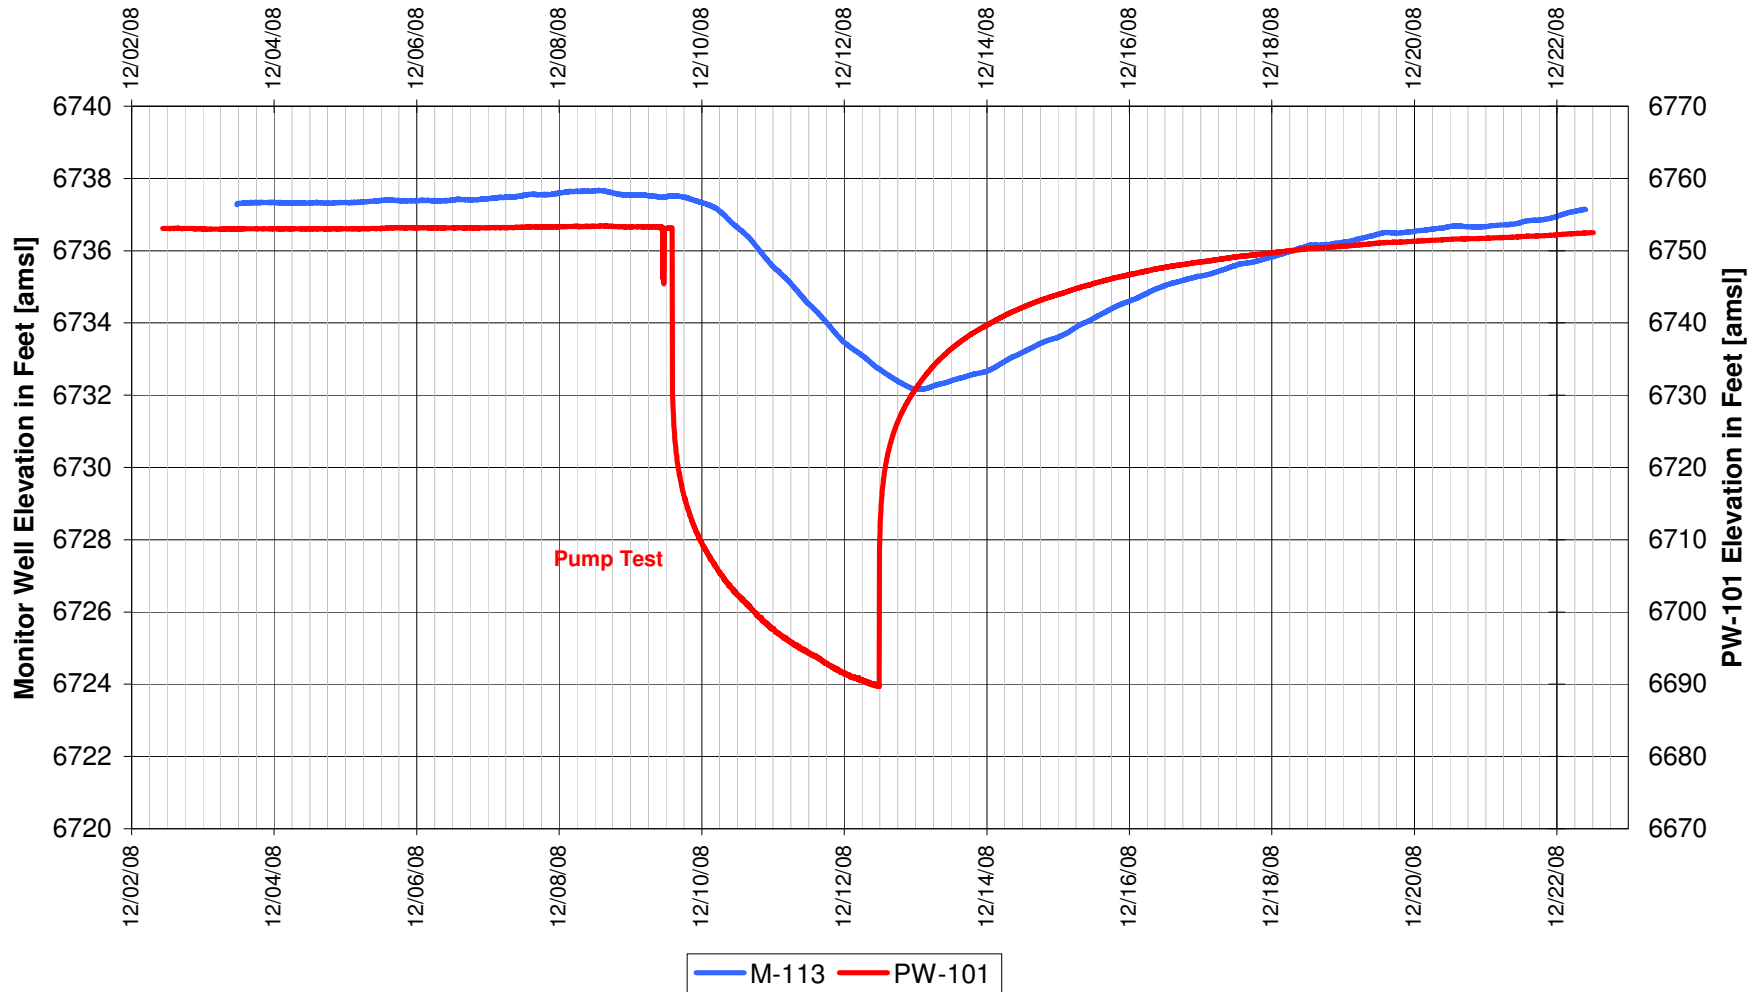

UR Energy
Lost Creek Mine Unit 1
South Test, South Side of Fault
'HJ' Sand Production Zone Monitor Well