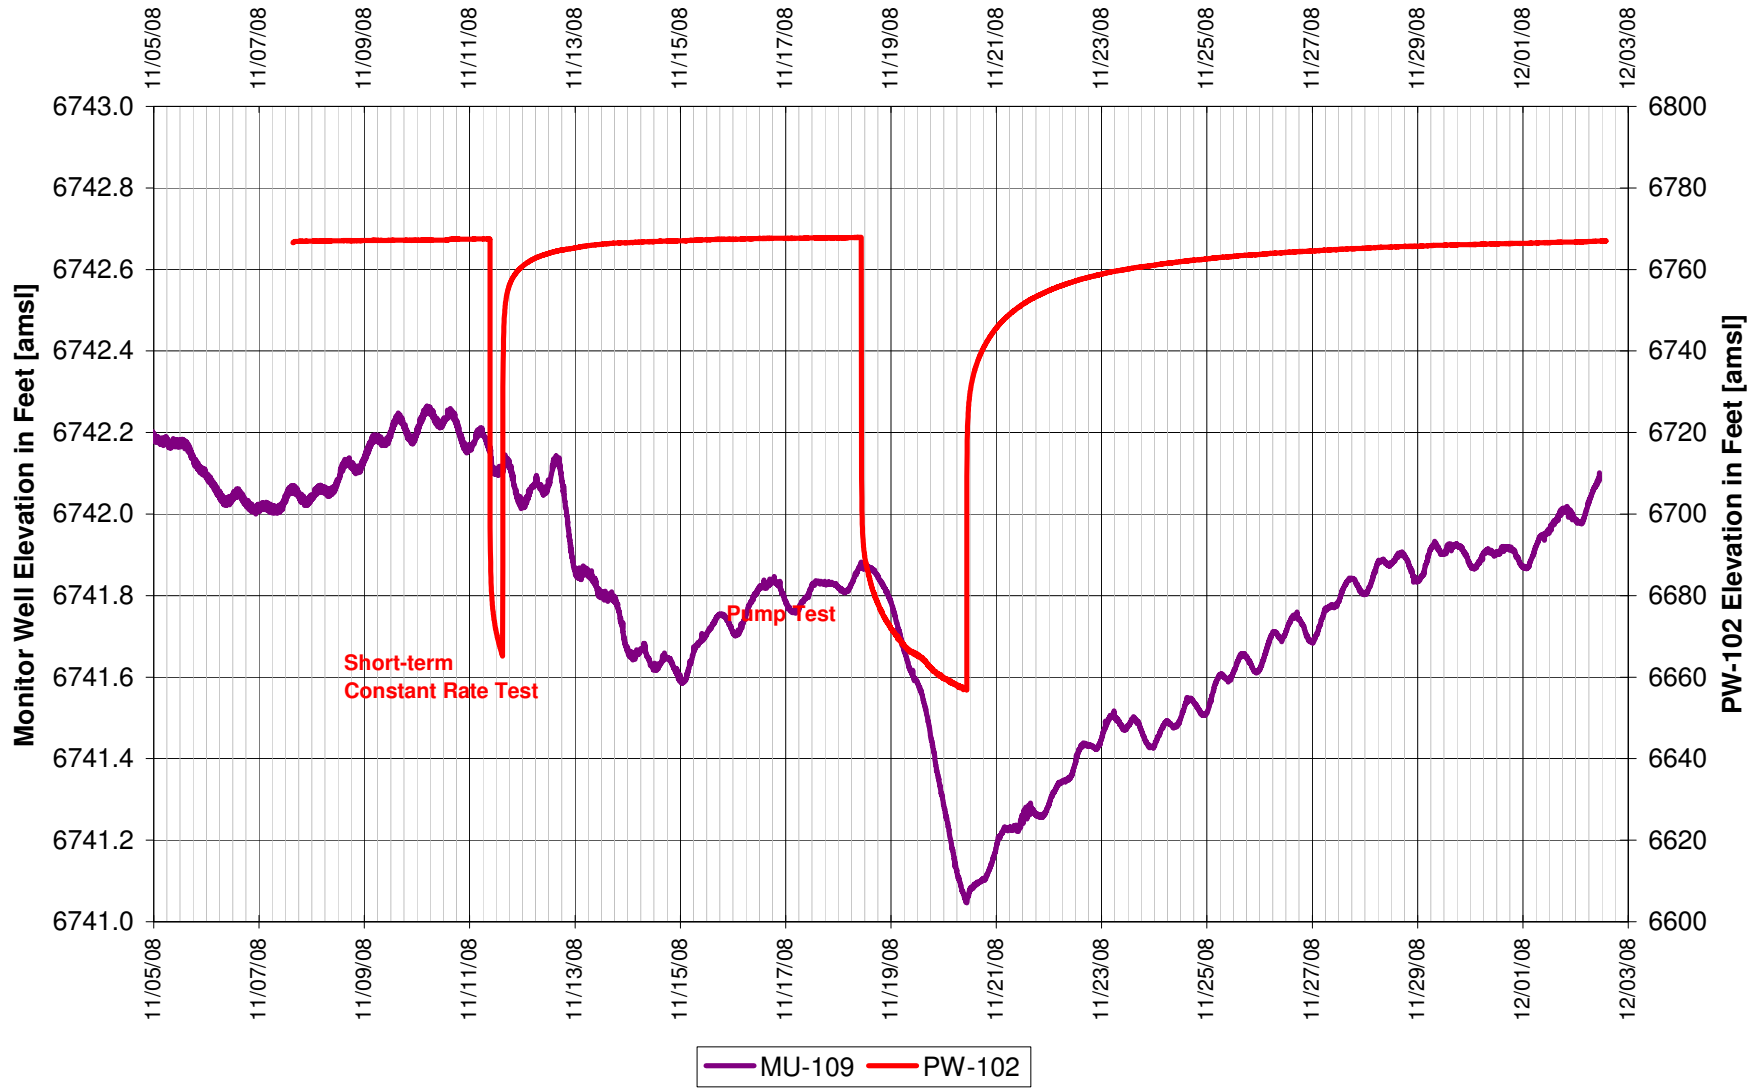

UR Energy
Lost Creek Mine Unit 1
North Test, South Side of Fault
'UKM' Sand Underlying Monitor Well