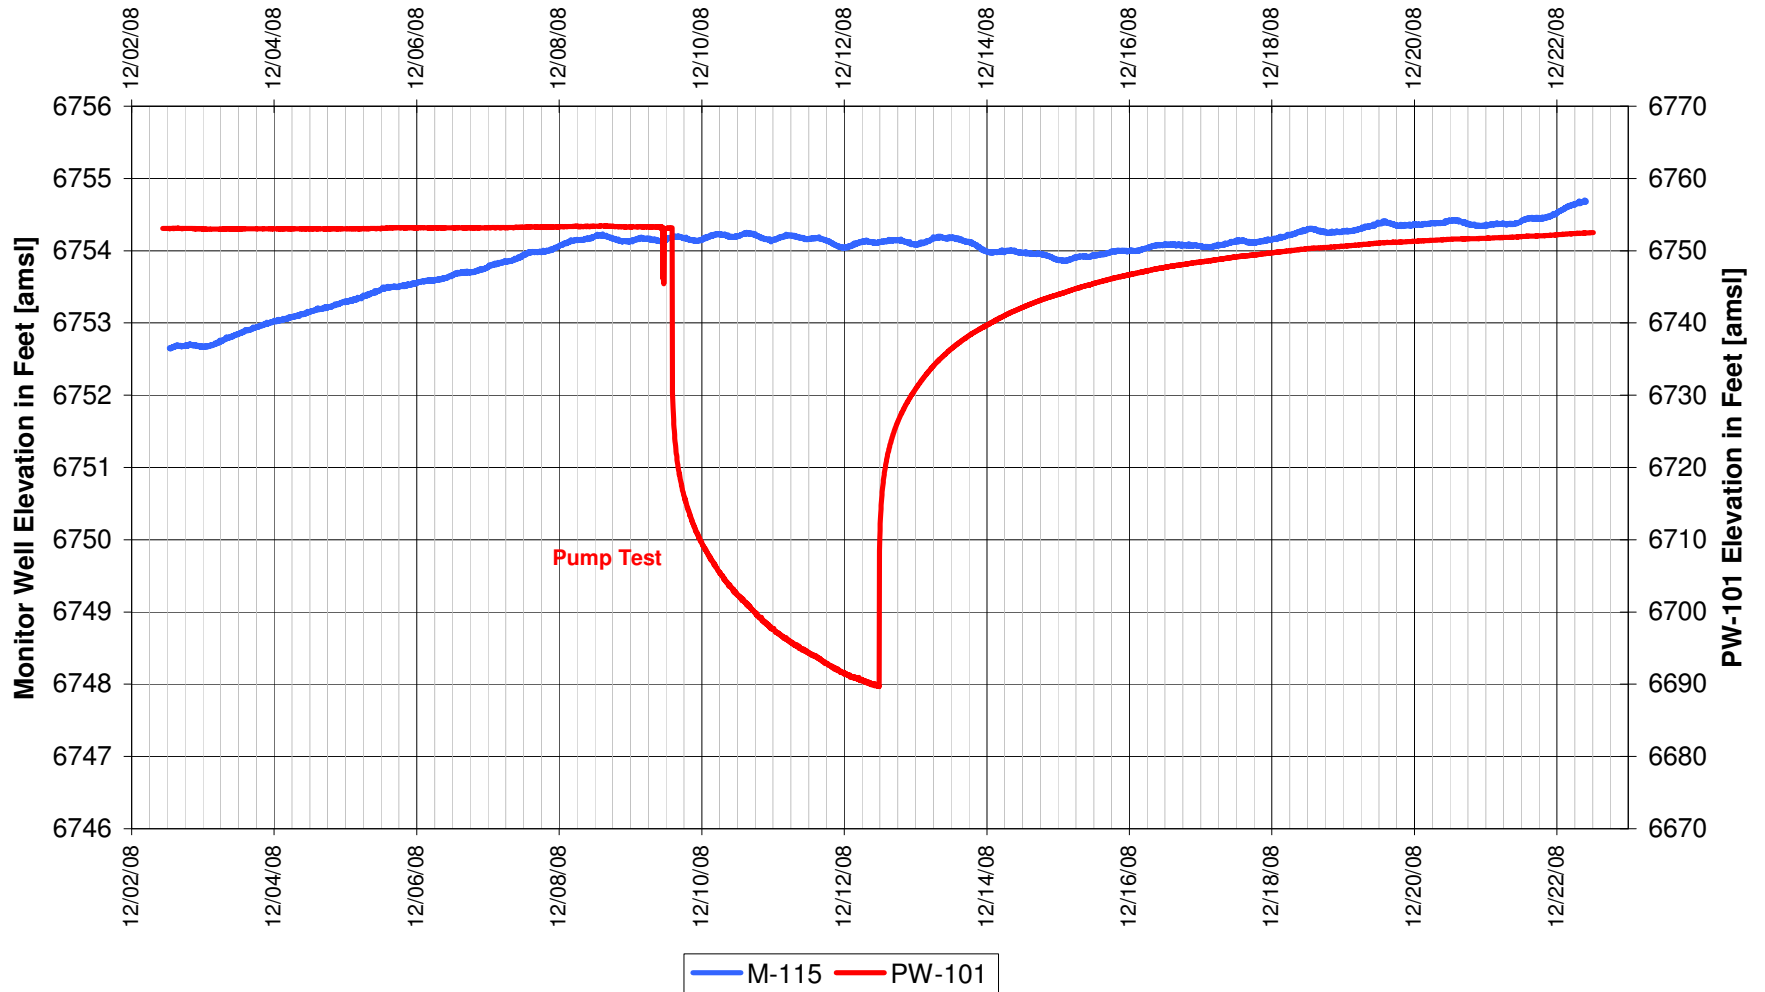

UR Energy
Lost Creek Mine Unit 1
South Test, North Side of Fault
'HJ' Sand Production Zone Monitor Well