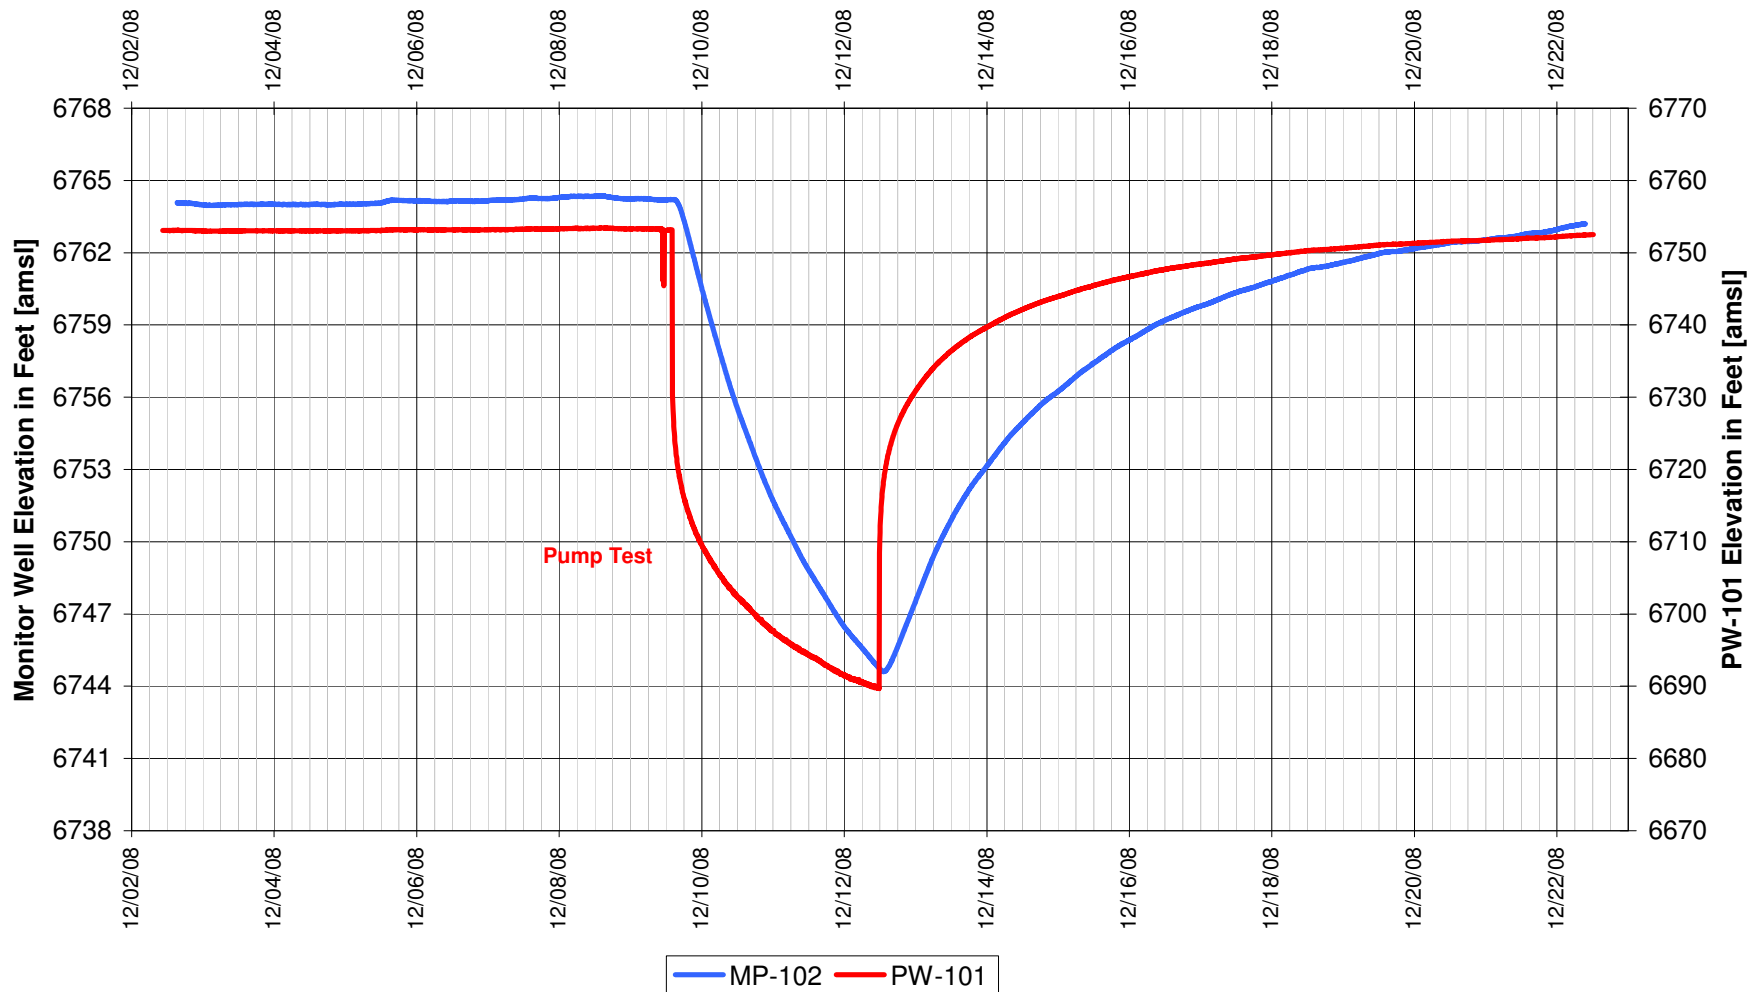

UR Energy
Lost Creek Mine Unit 1
South Test, South Side of Fault
'HJ' Sand Production Zone Monitor Well