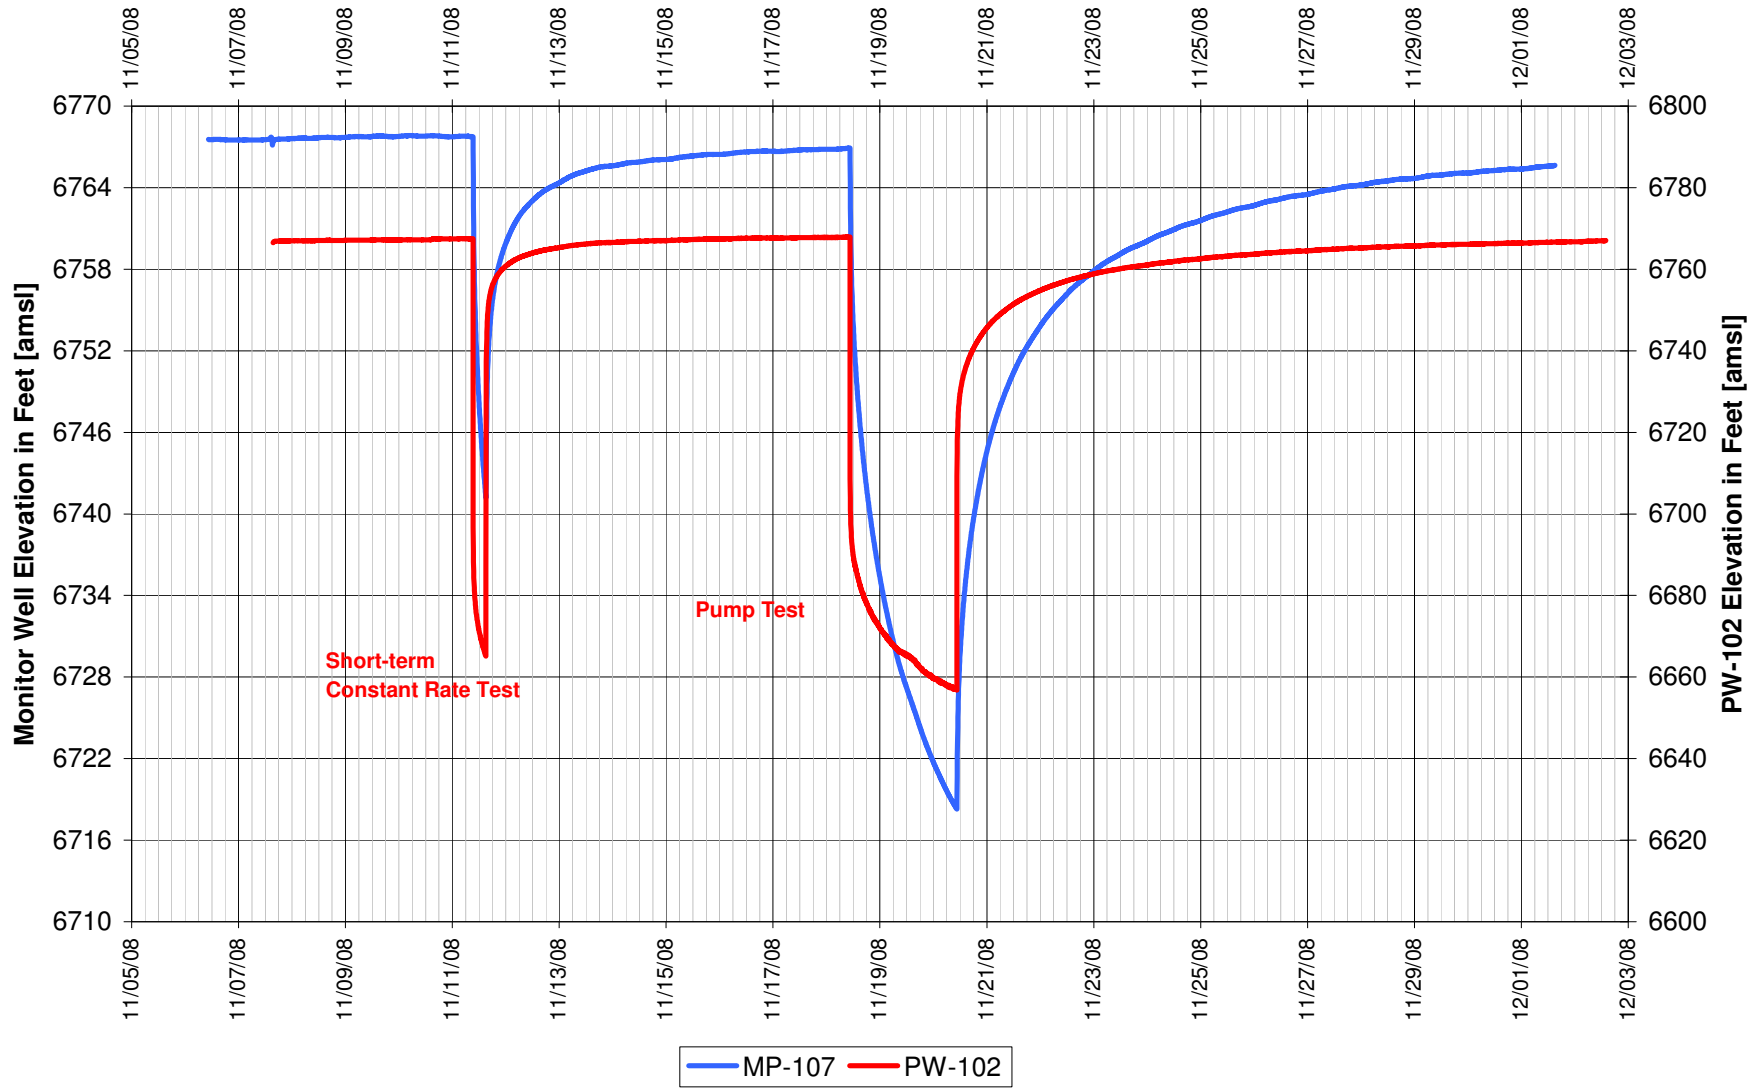

**UR Energy
Lost Creek Mine Unit 1
North Test, North Side of Fault
'HJ' Sand Production Zone Monitor Well**