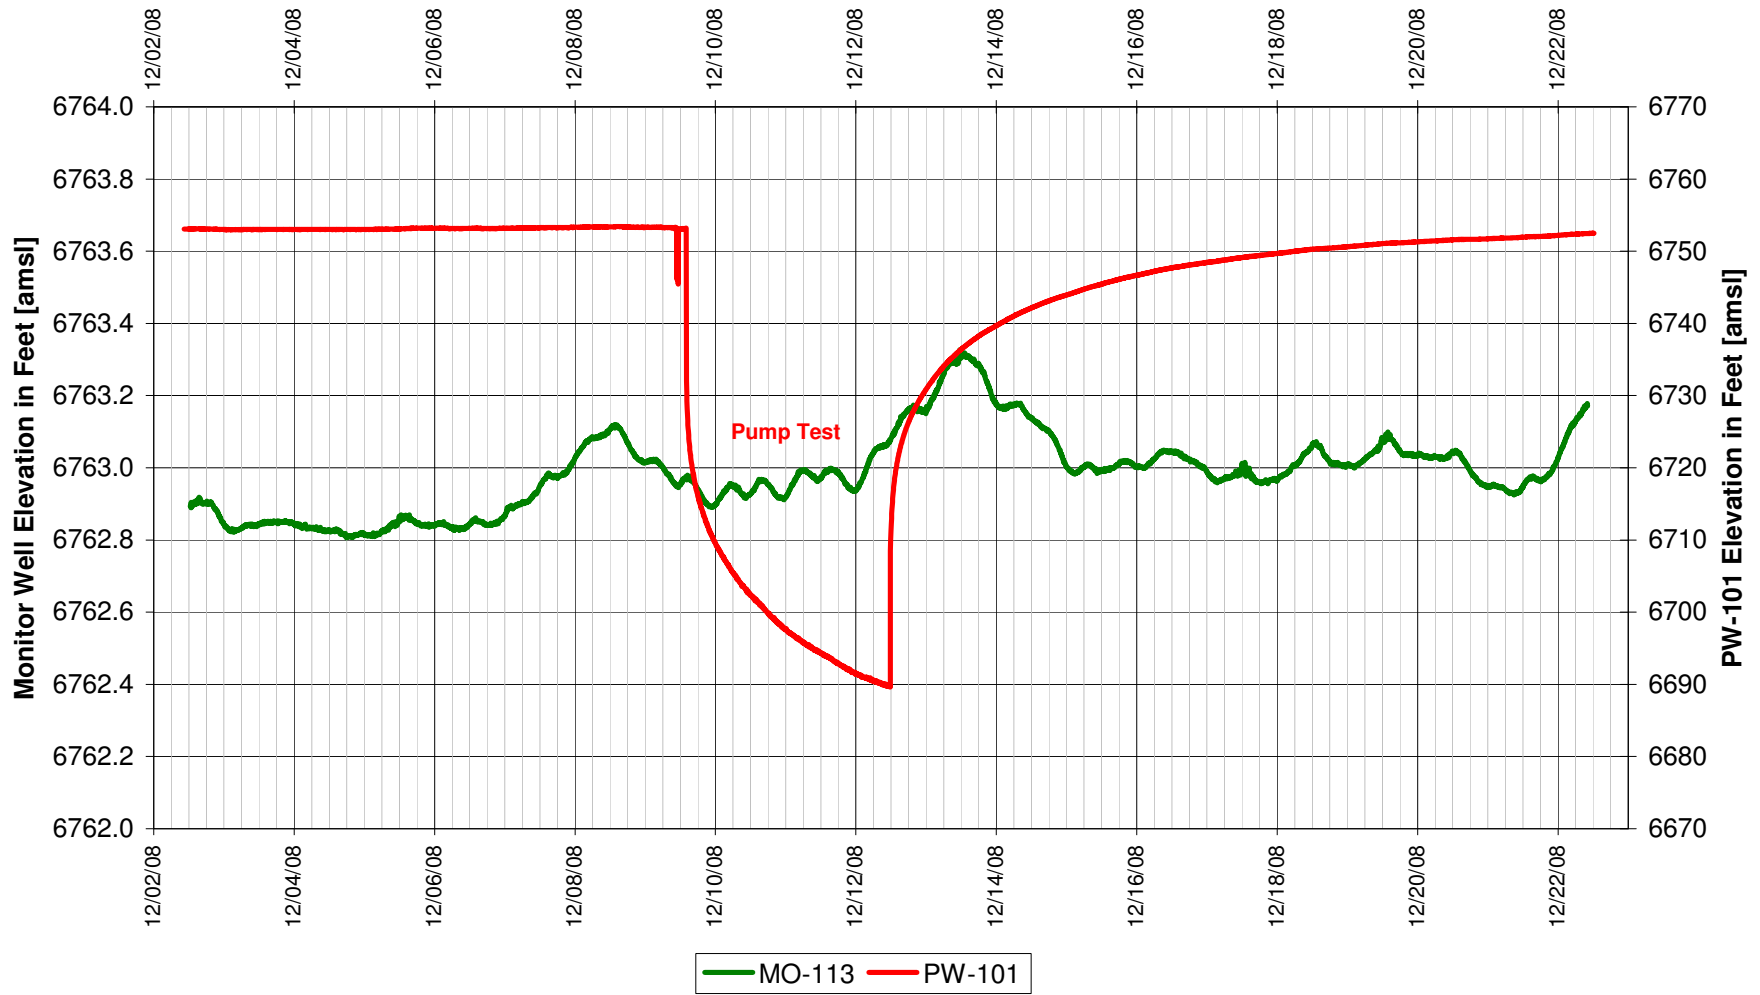

UR Energy
Lost Creek Mine Unit 1
South Test, South Side of Fault
'LFG' Sand Overlying Monitor Well