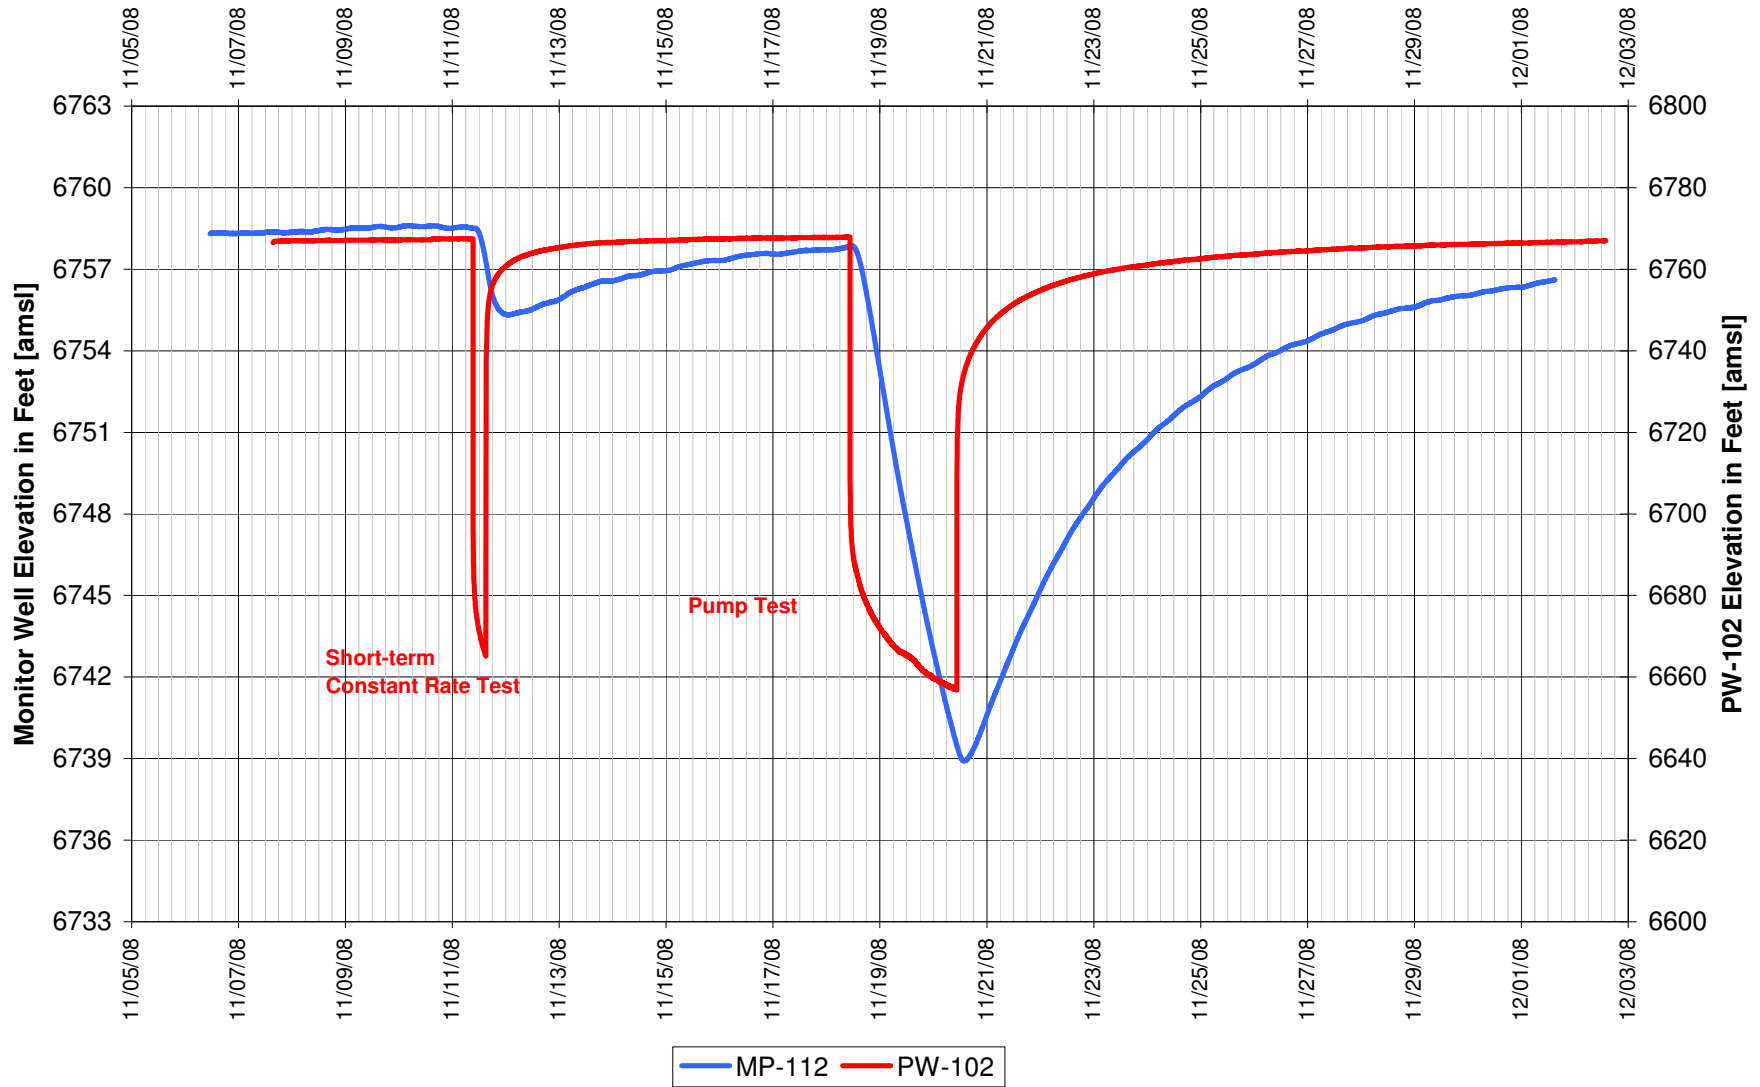

**UR Energy
Lost Creek Mine Unit 1
North Test, North Side of Fault
'HJ' Sand Production Zone Monitor Well**