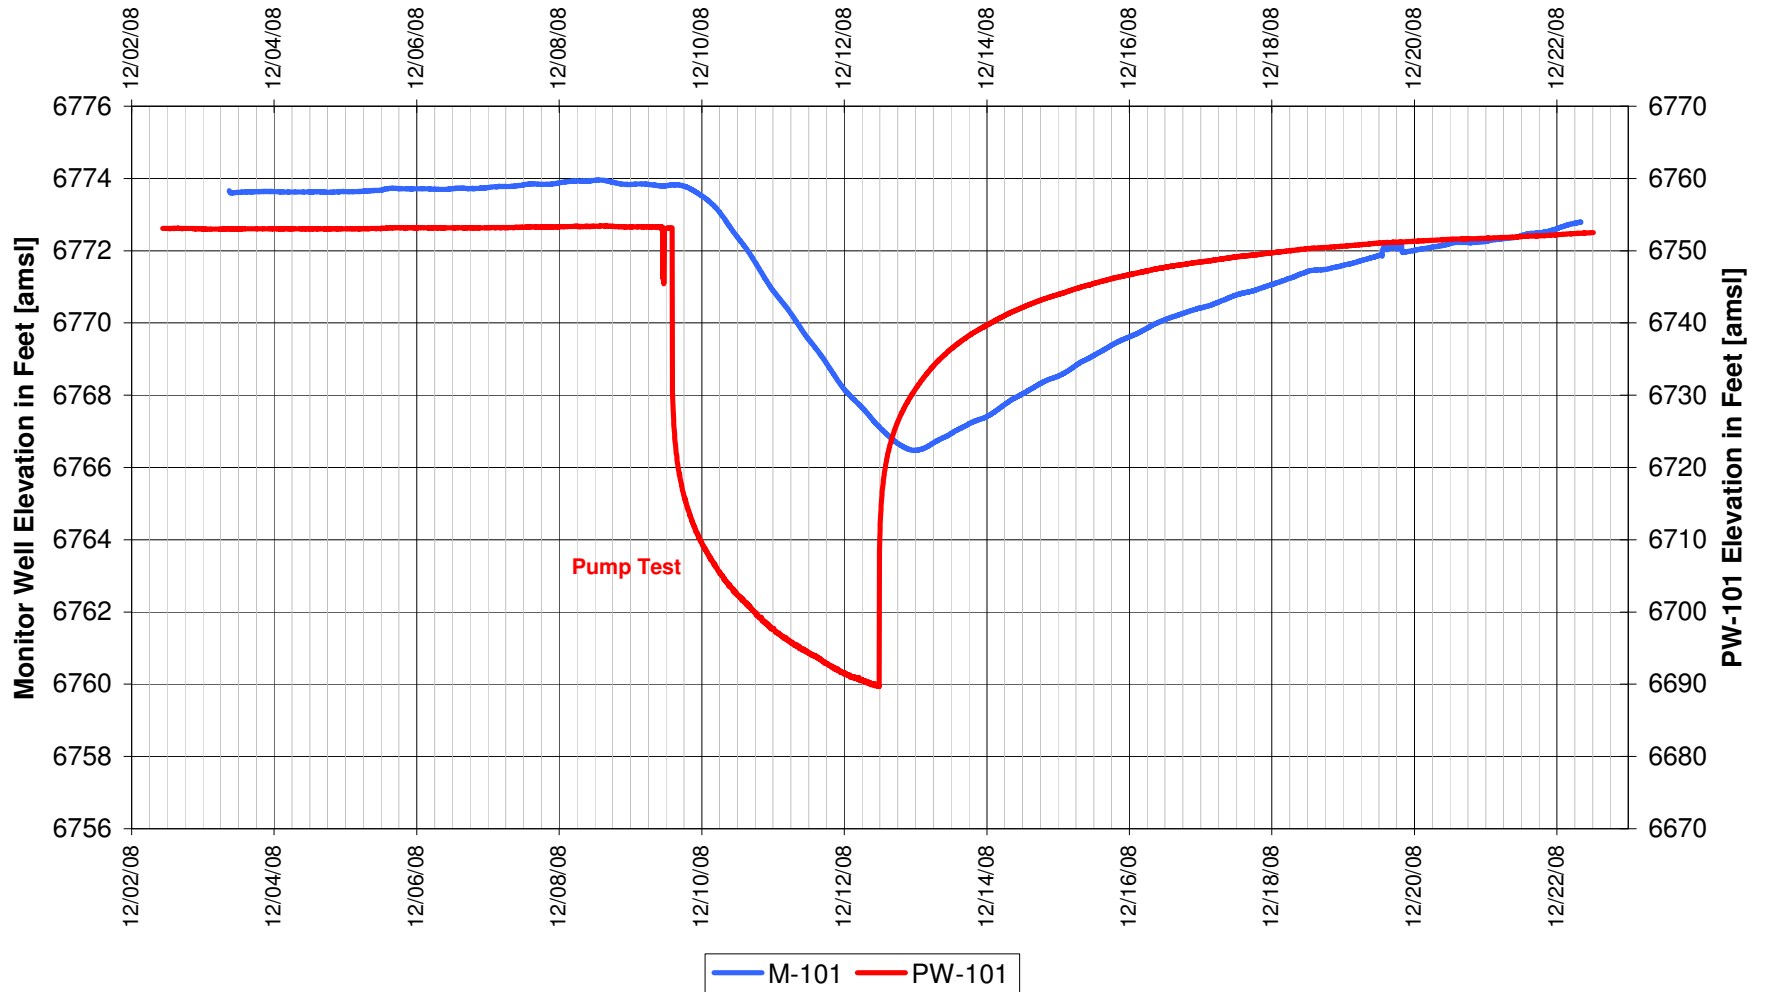

UR Energy
Lost Creek Mine Unit 1
South Test, South Side of Fault
'HJ' Sand Production Zone Monitor Well