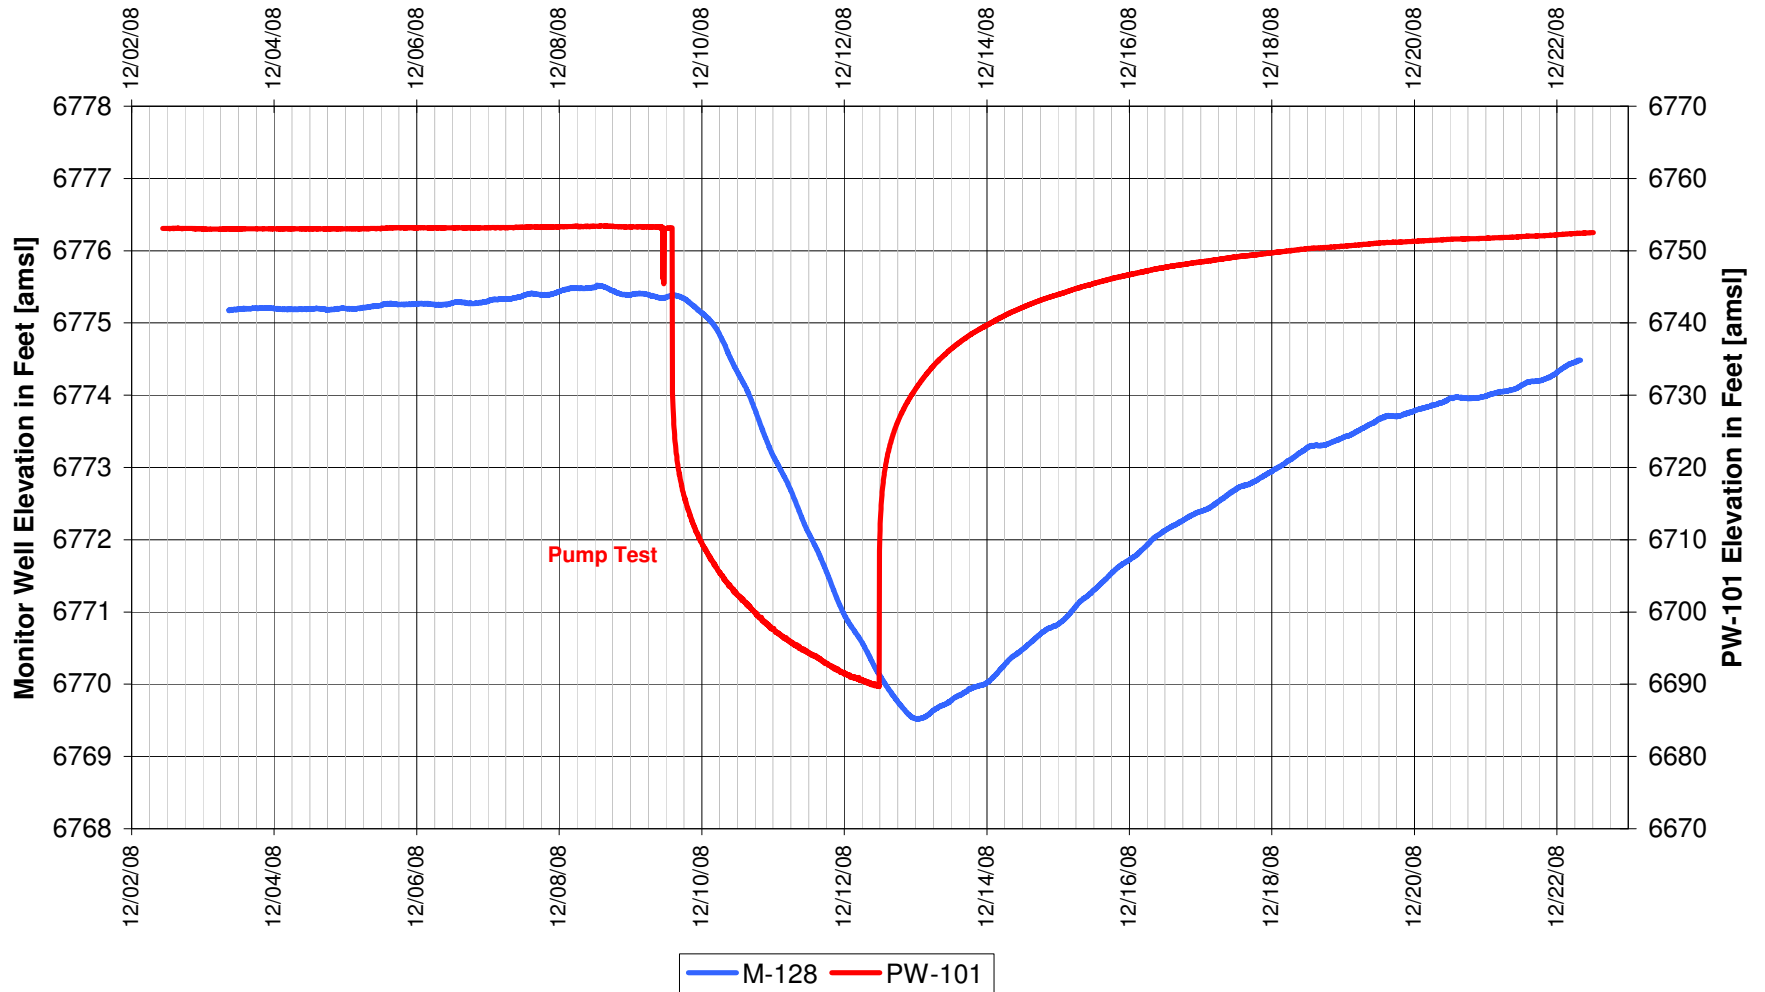

UR Energy
Lost Creek Mine Unit 1
South Test, South Side of Fault
'HJ' Sand Production Zone Monitor Well