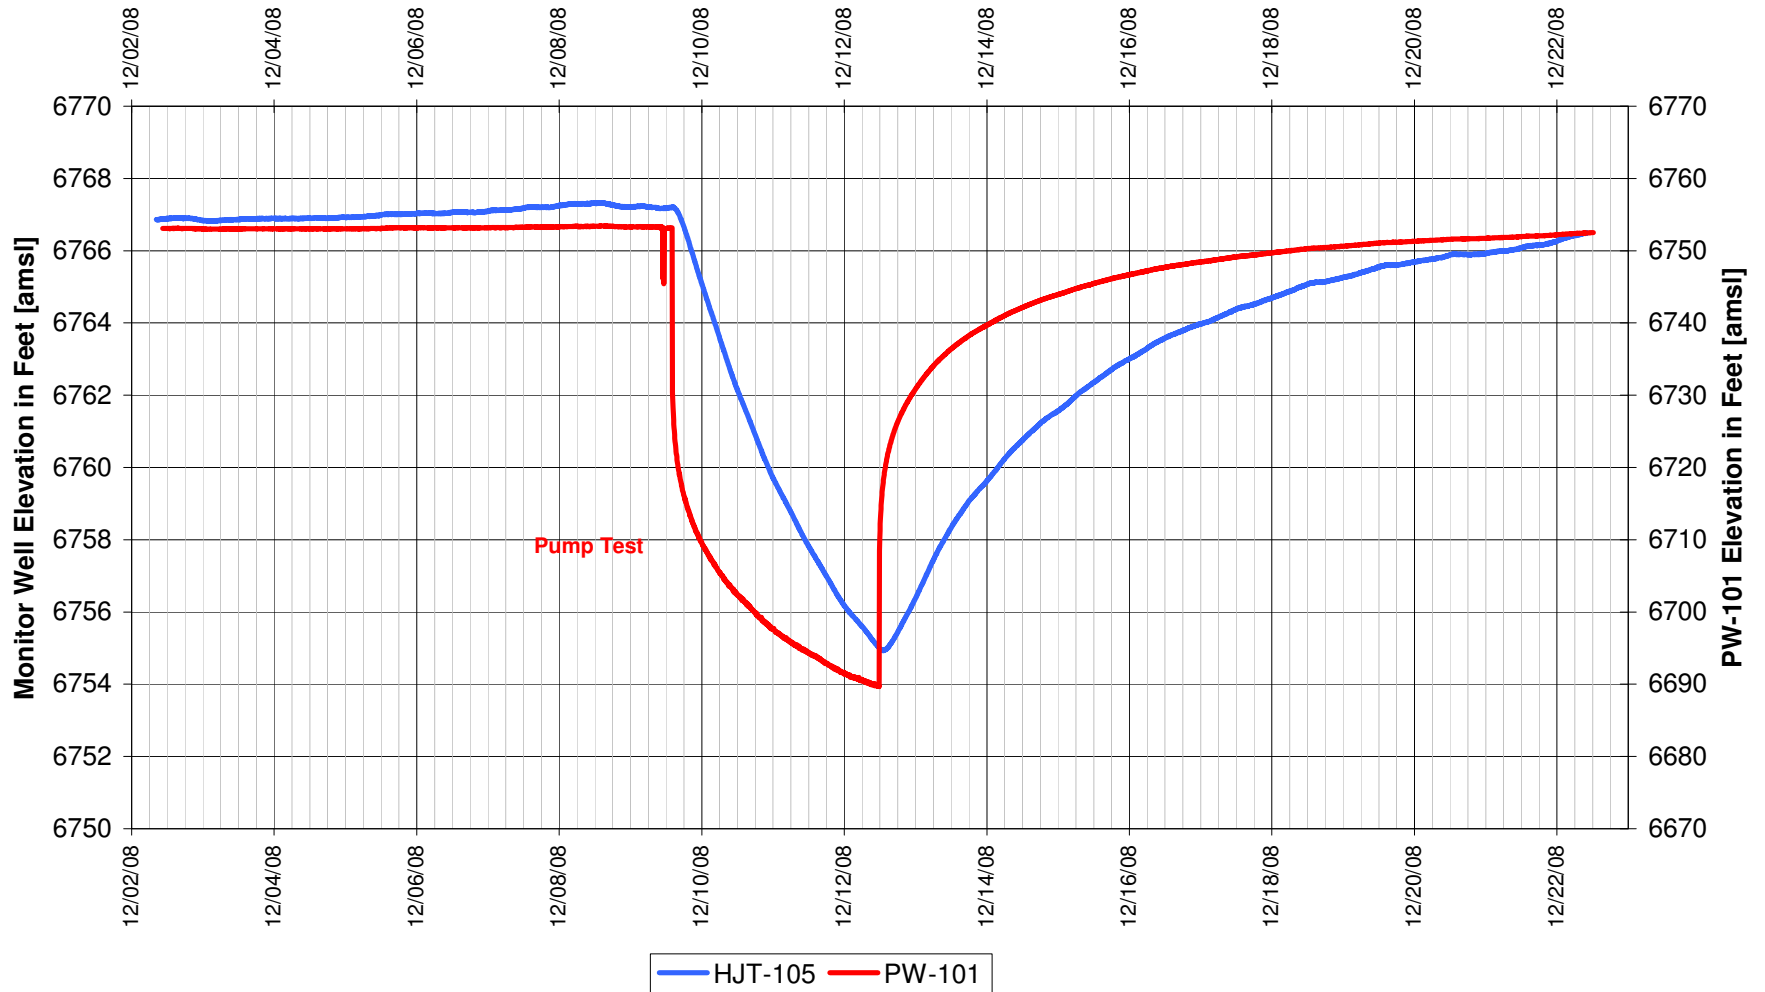

UR Energy
Lost Creek Mine Unit 1
South Test, South Side of Fault
'HJ' Sand Production Zone Monitor Well