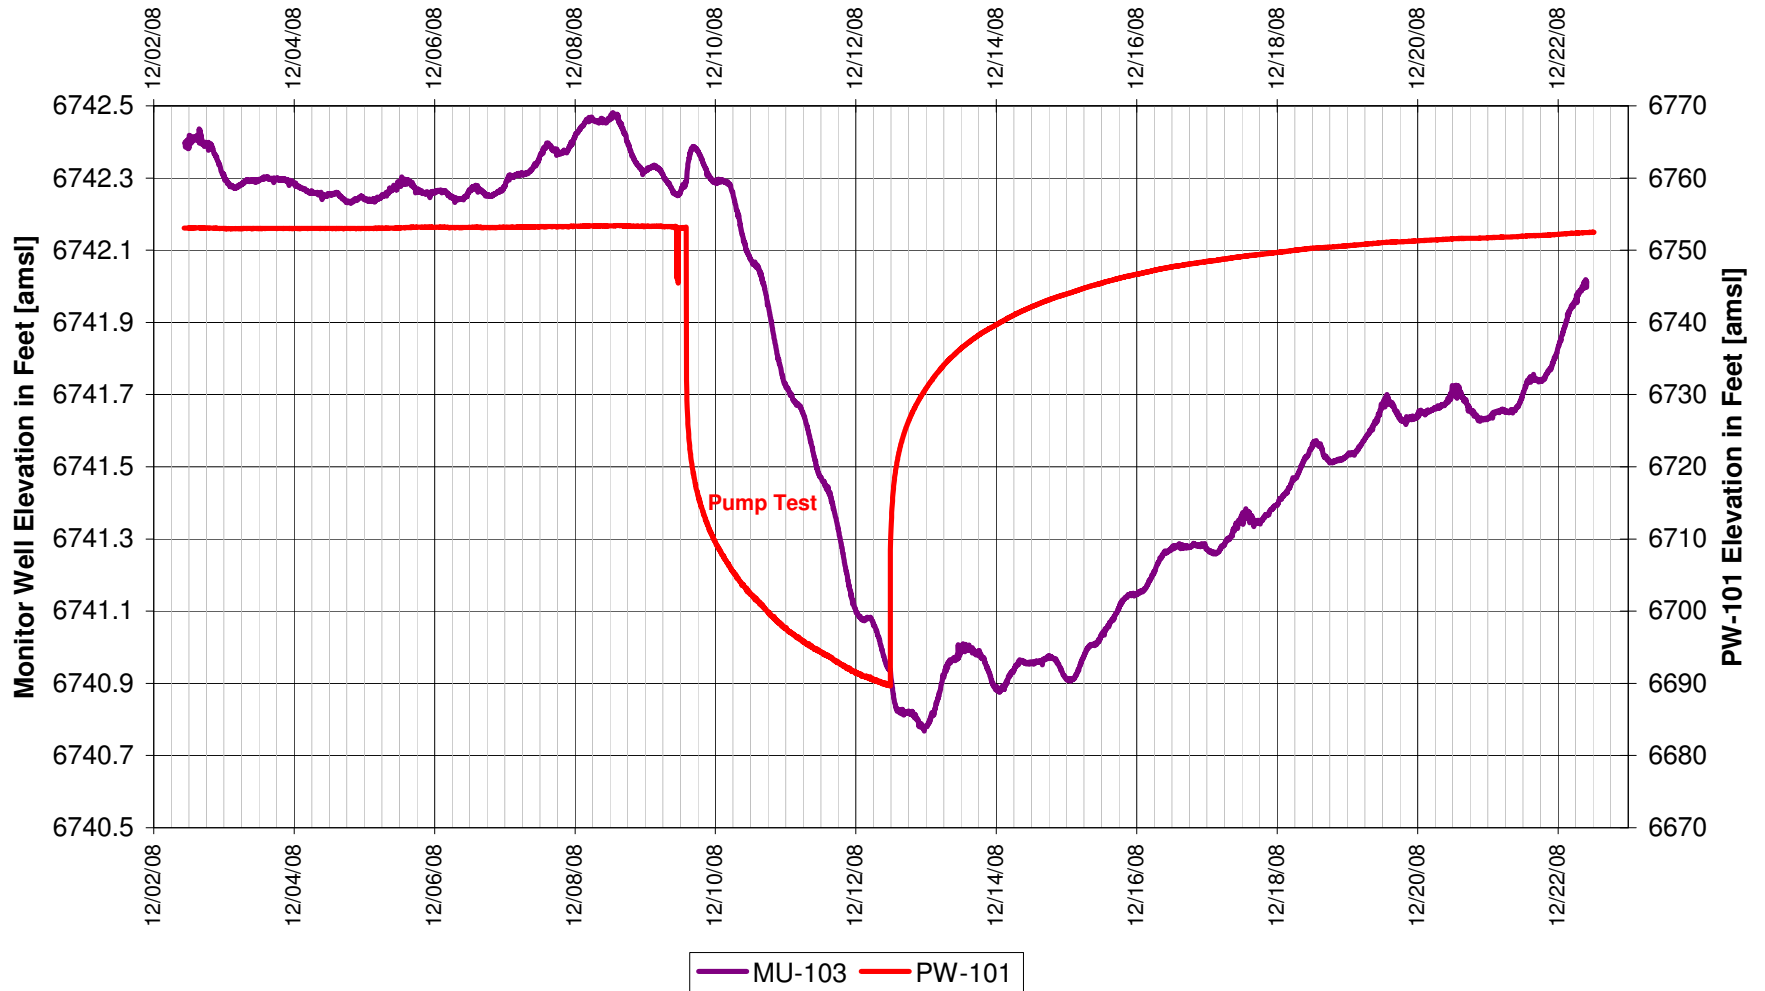

UR Energy
Lost Creek Mine Unit 1
South Test, South Side of Fault
'UKM' Sand Underlying Monitor Well