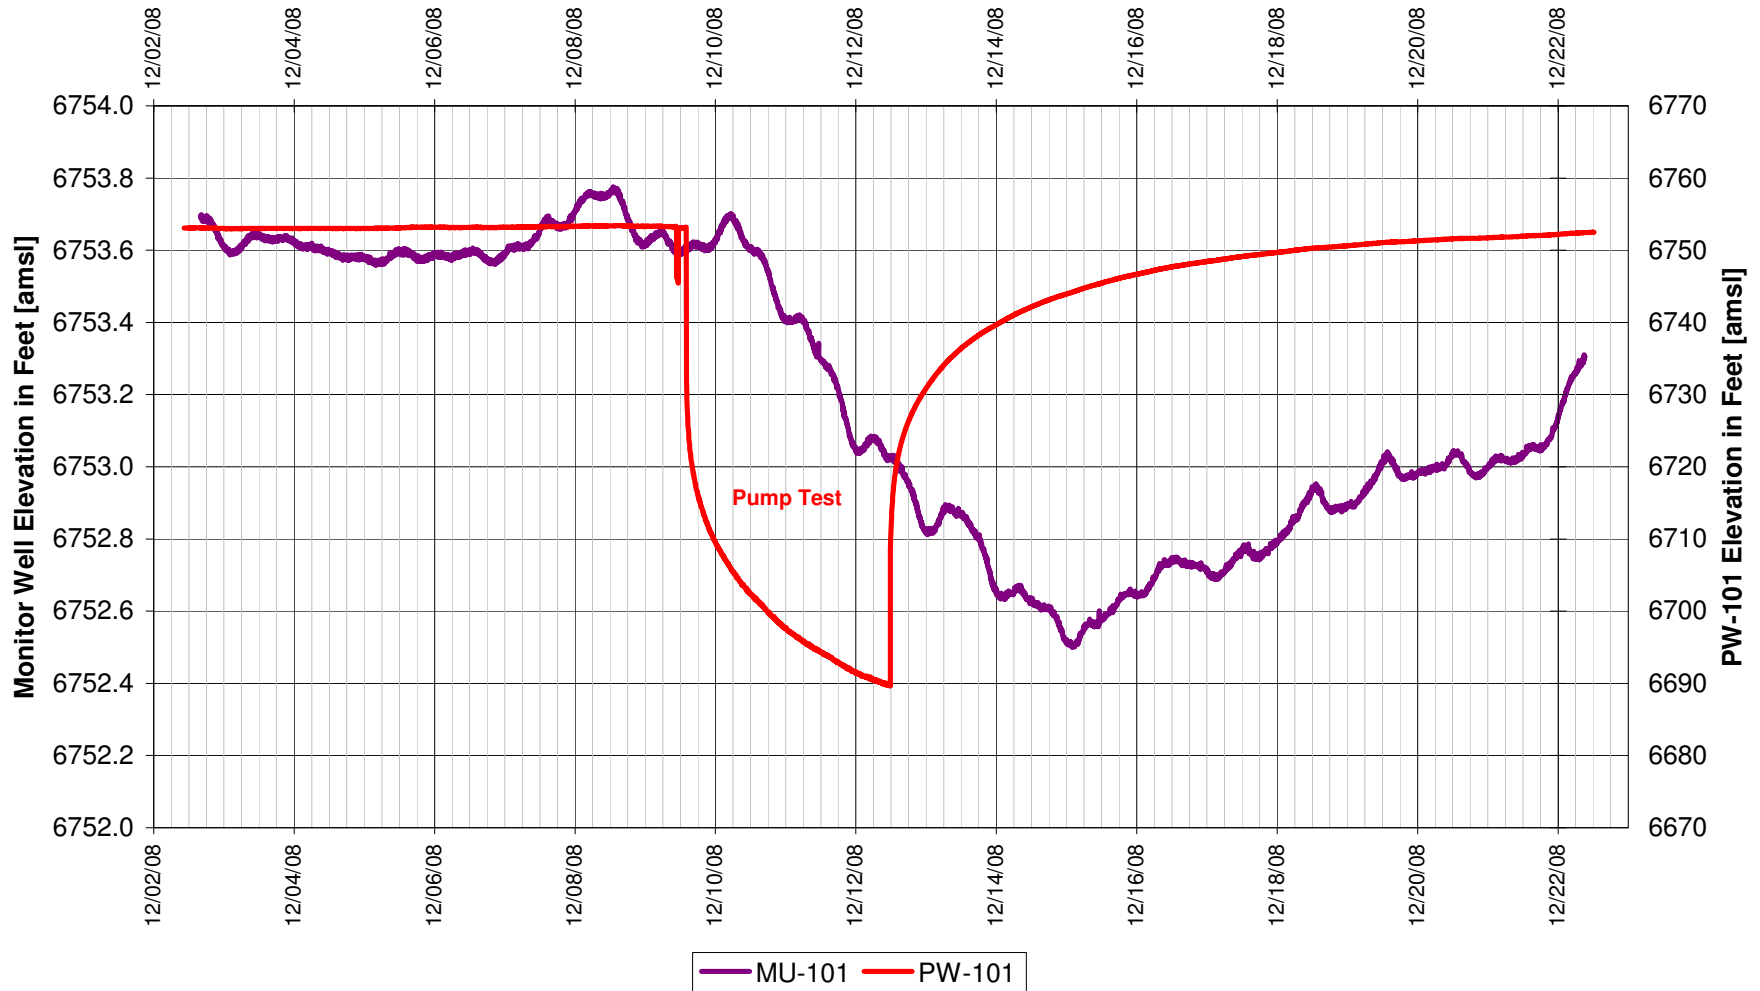

UR Energy
Lost Creek Mine Unit 1
South Test, South Side of Fault
'UKM' Sand Underlying Monitor Well