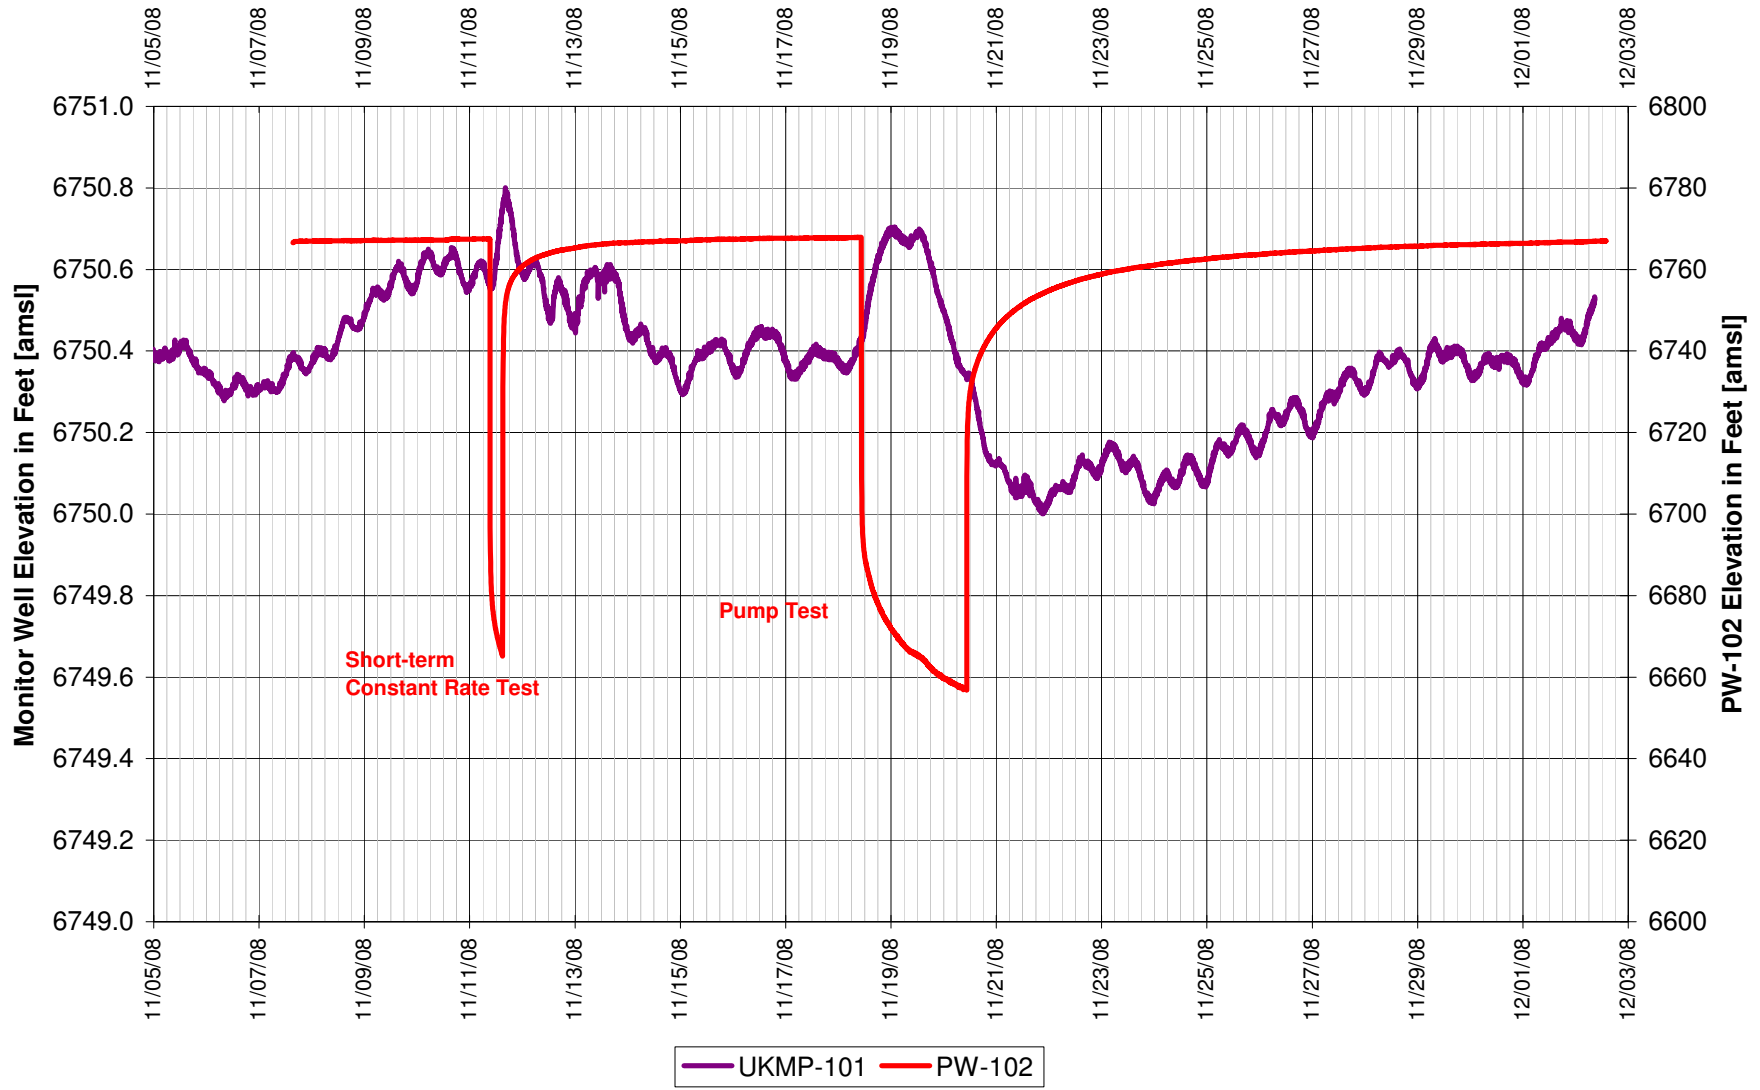

**UR Energy
Lost Creek Mine Unit 1
North Test, South Side of Fault
'UKM' Sand Underlying Monitor Well**