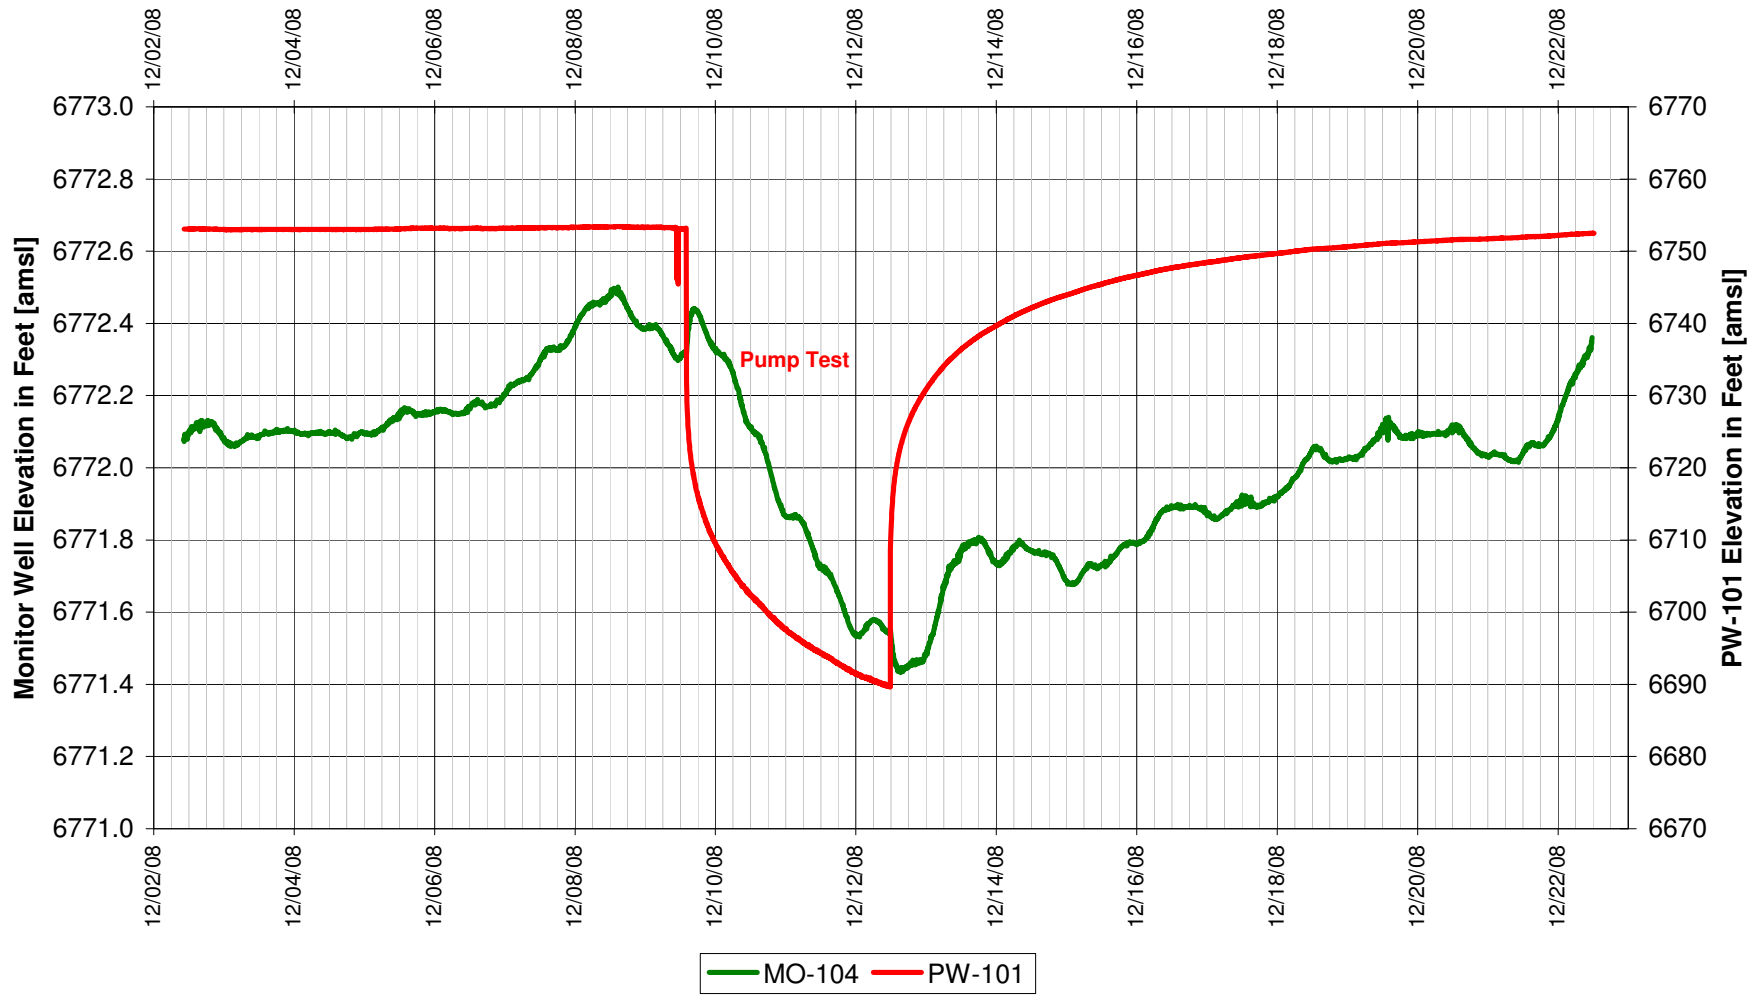

UR Energy
Lost Creek Mine Unit 1
South Test, South Side of Fault
'LFG' Sand Overlying Monitor Well