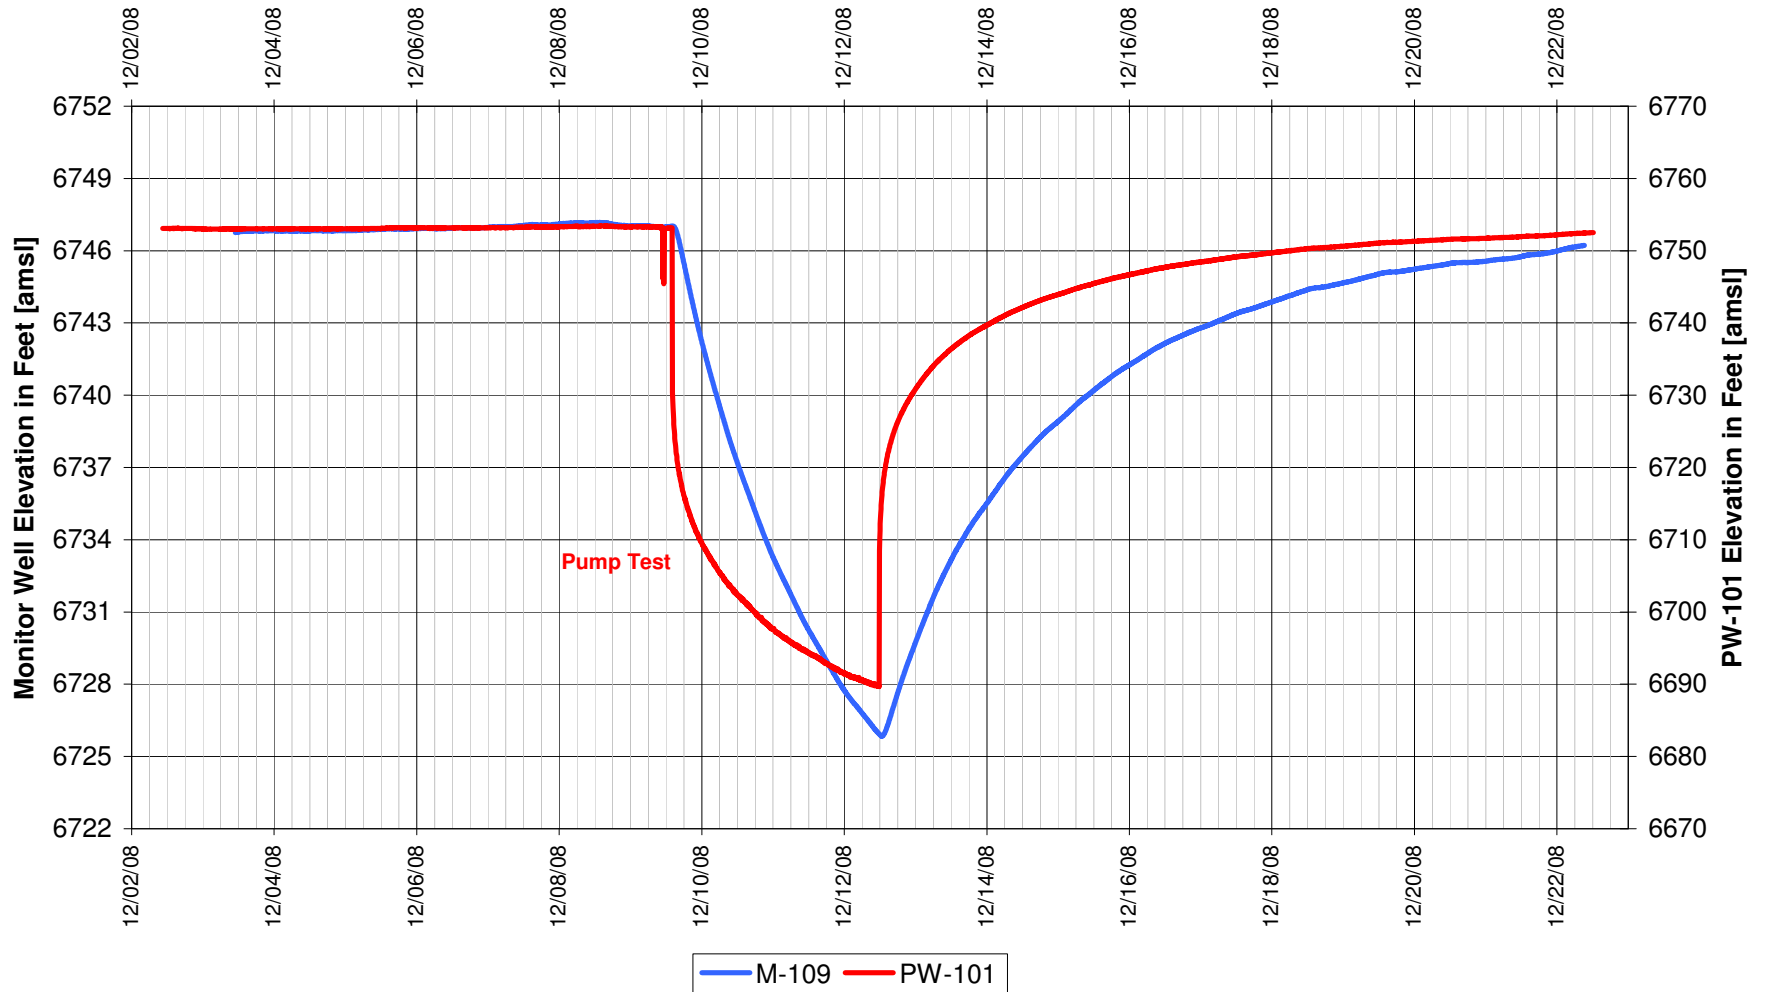

UR Energy
Lost Creek Mine Unit 1
South Test, South Side of Fault
'HJ' Sand Production Zone Monitor Well