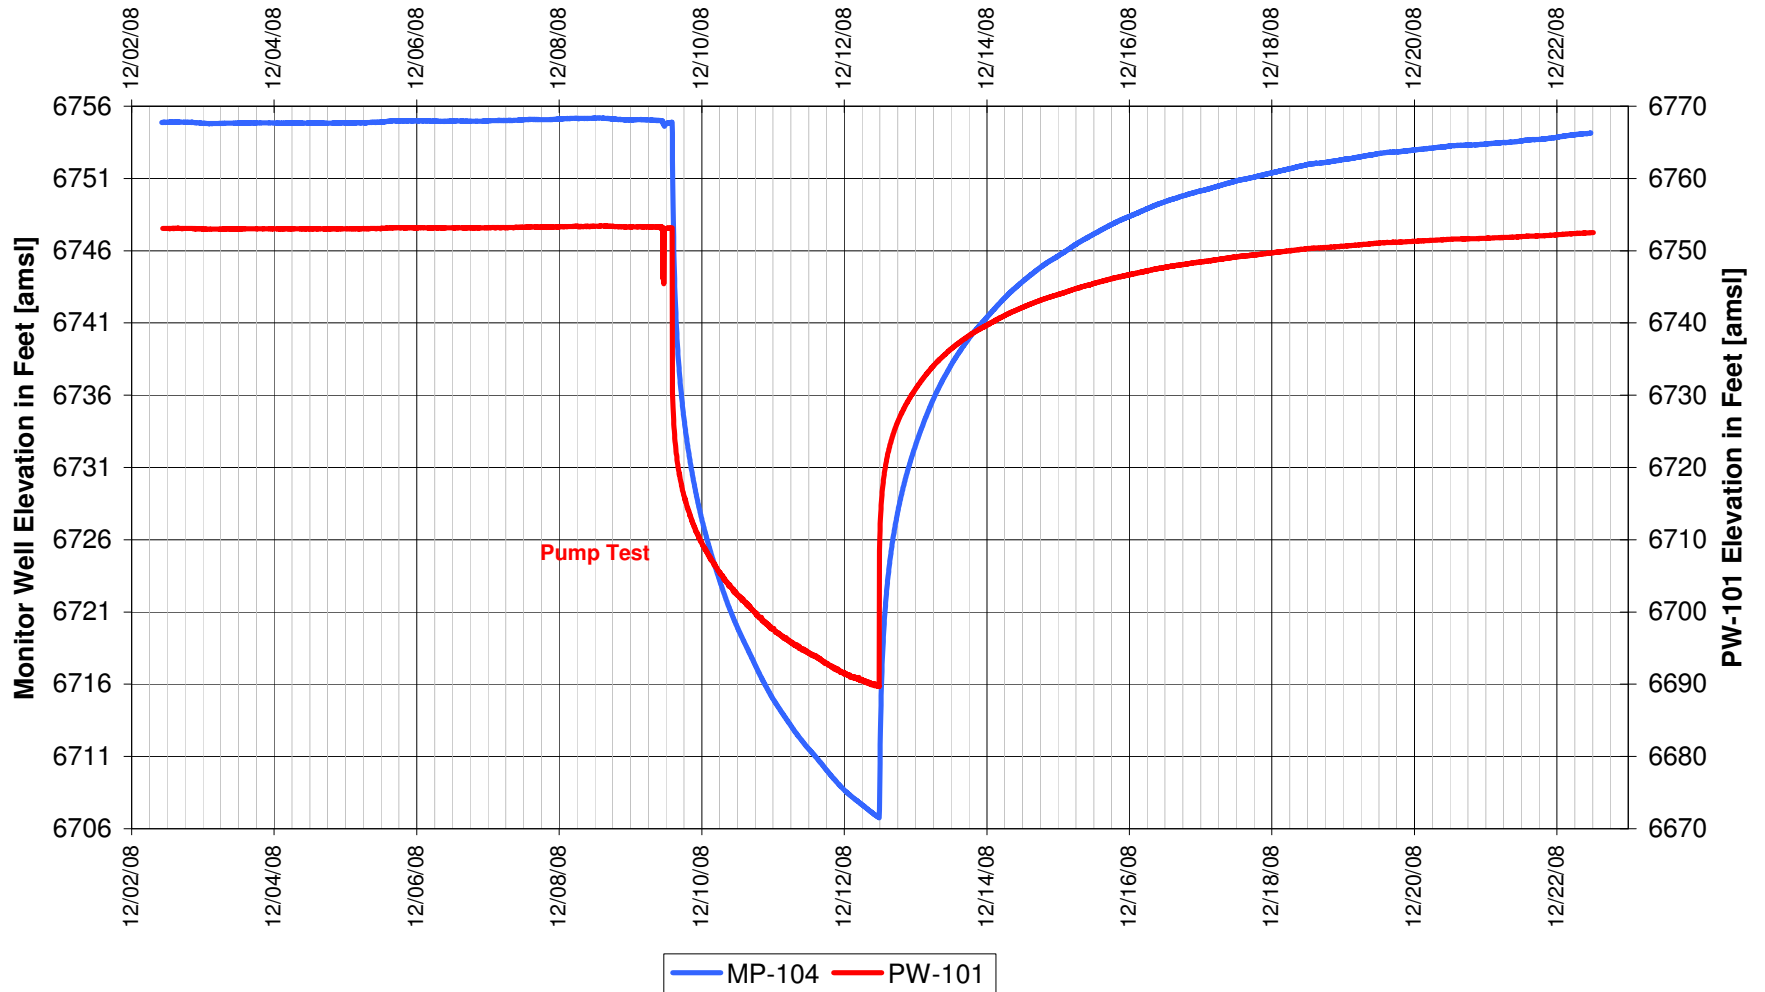

UR Energy
Lost Creek Mine Unit 1
South Test, South Side of Fault
'HJ' Sand Production Zone Monitor Well