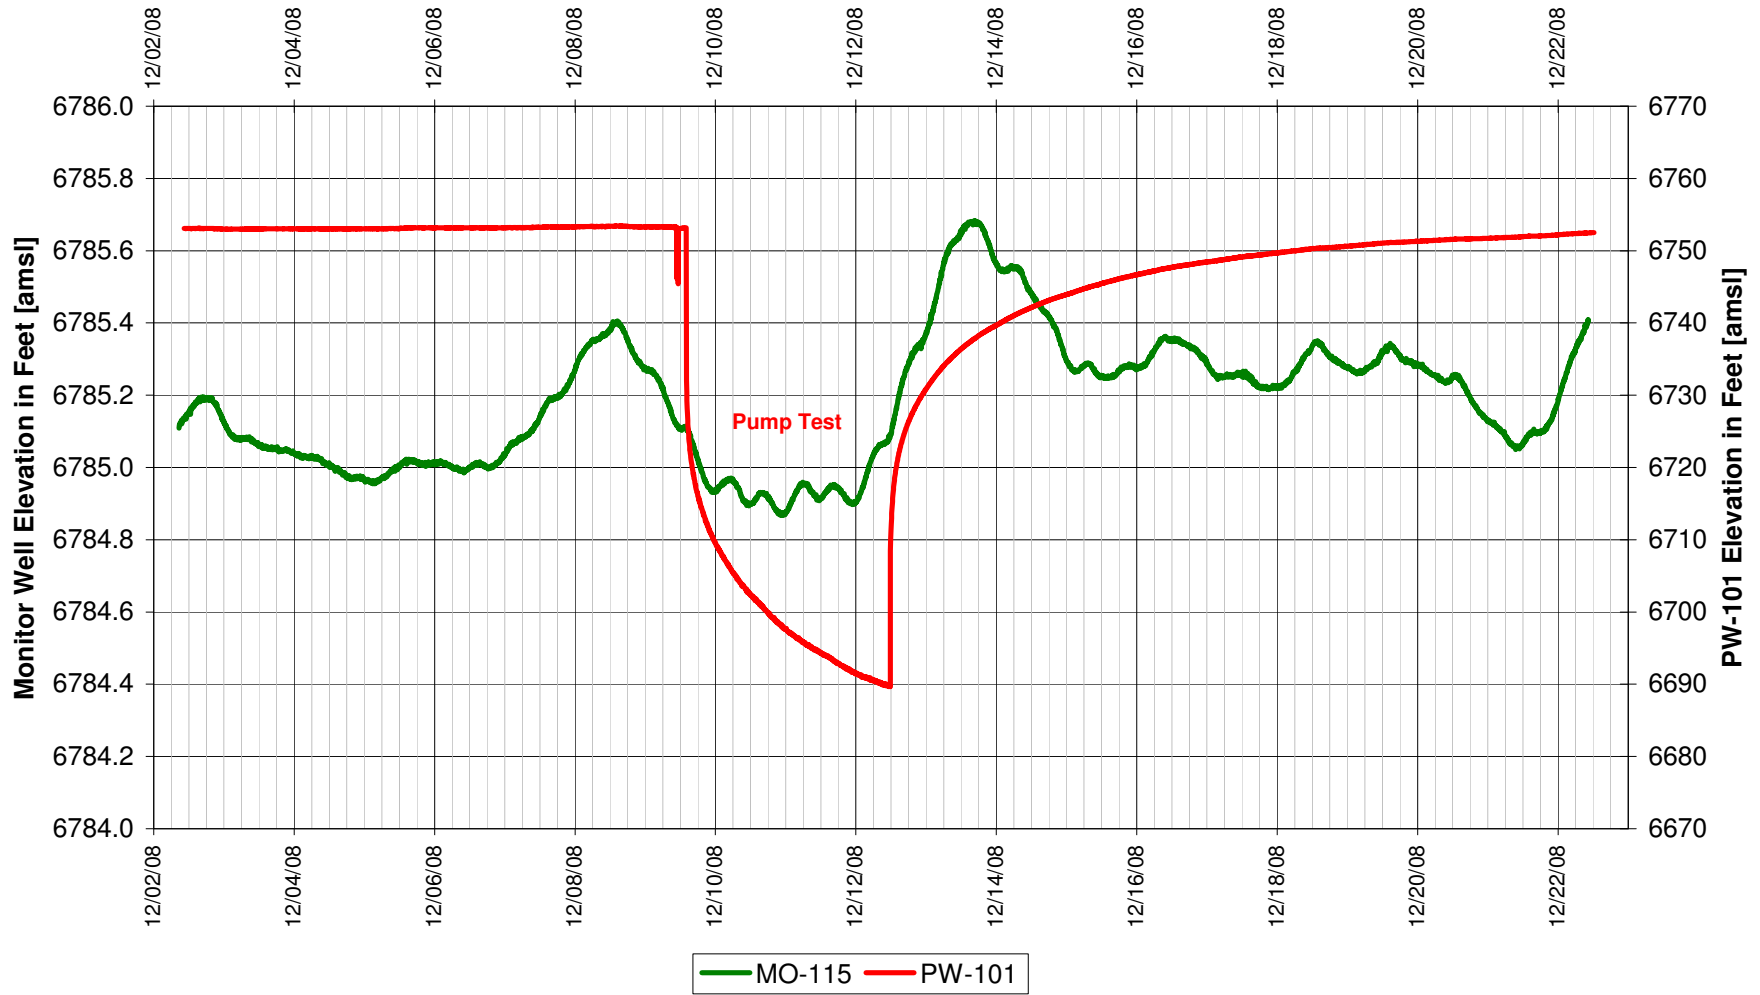

UR Energy
Lost Creek Mine Unit 1
South Test, North Side of Fault
'LFG' Sand Overlying Monitor Well