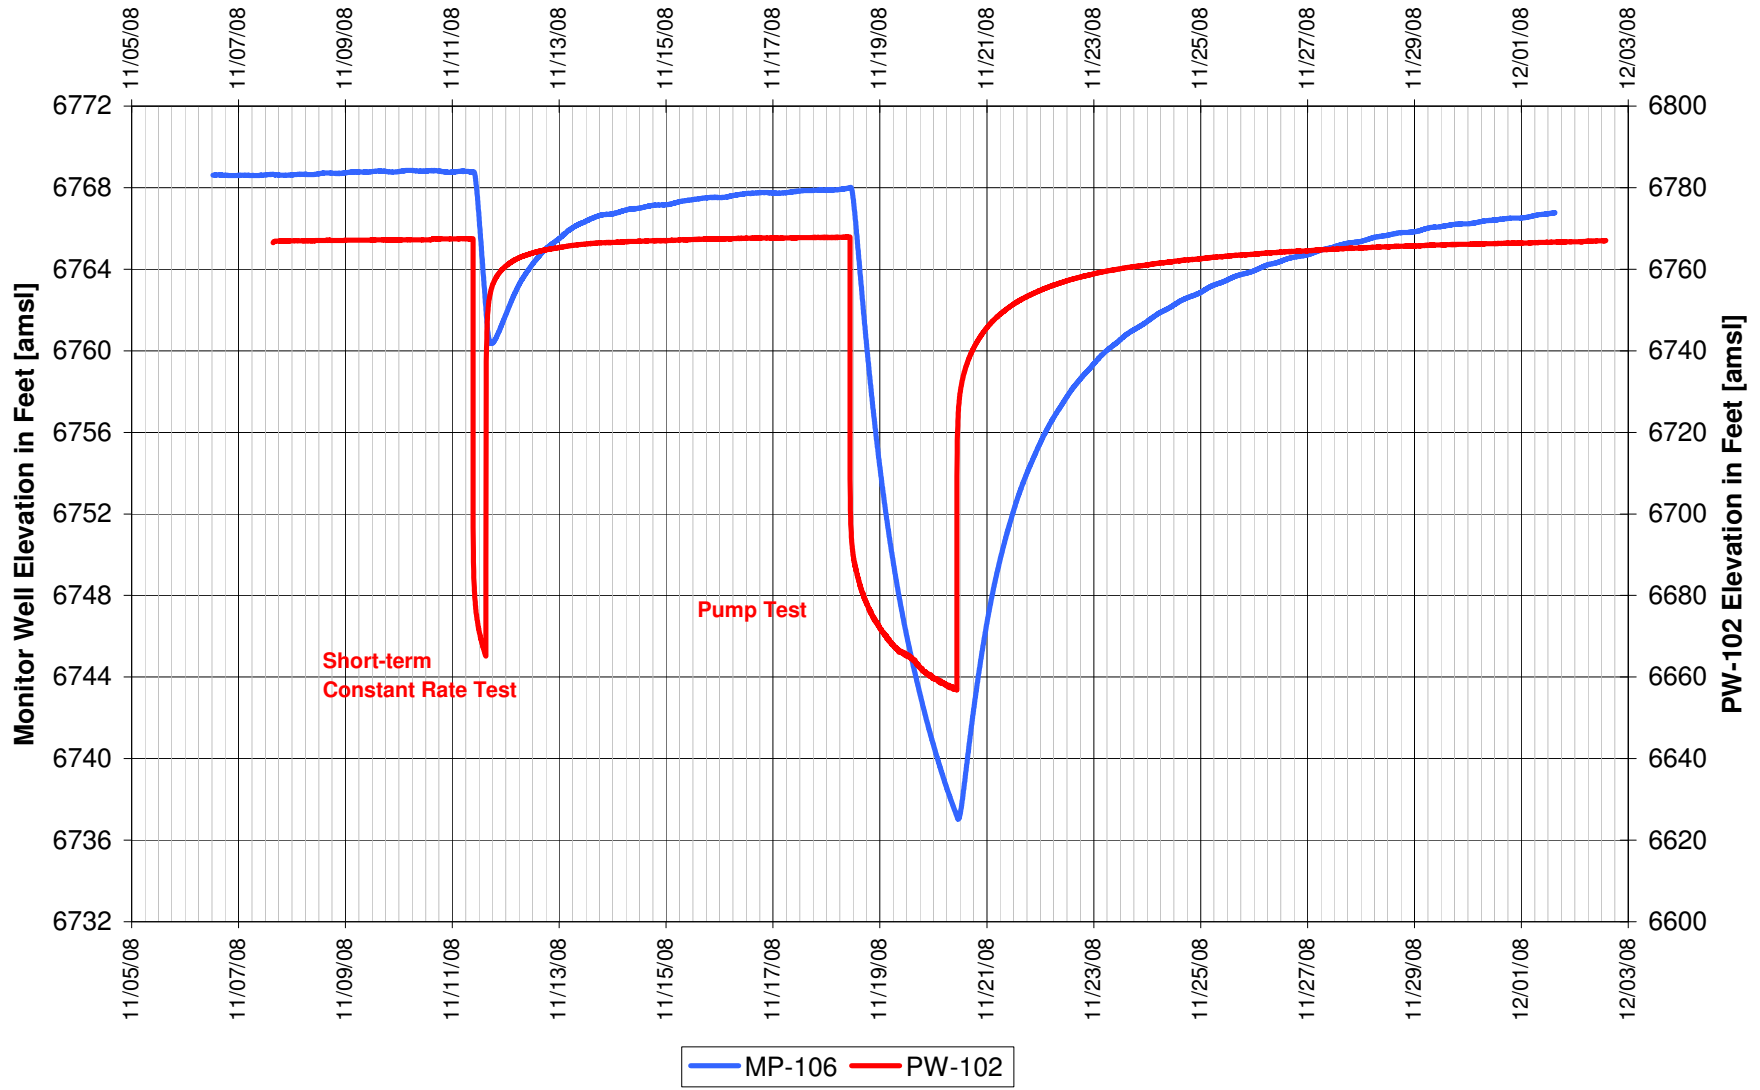

**UR Energy
Lost Creek Mine Unit 1
North Test, North Side of Fault
'HJ' Sand Production Zone Monitor Well**