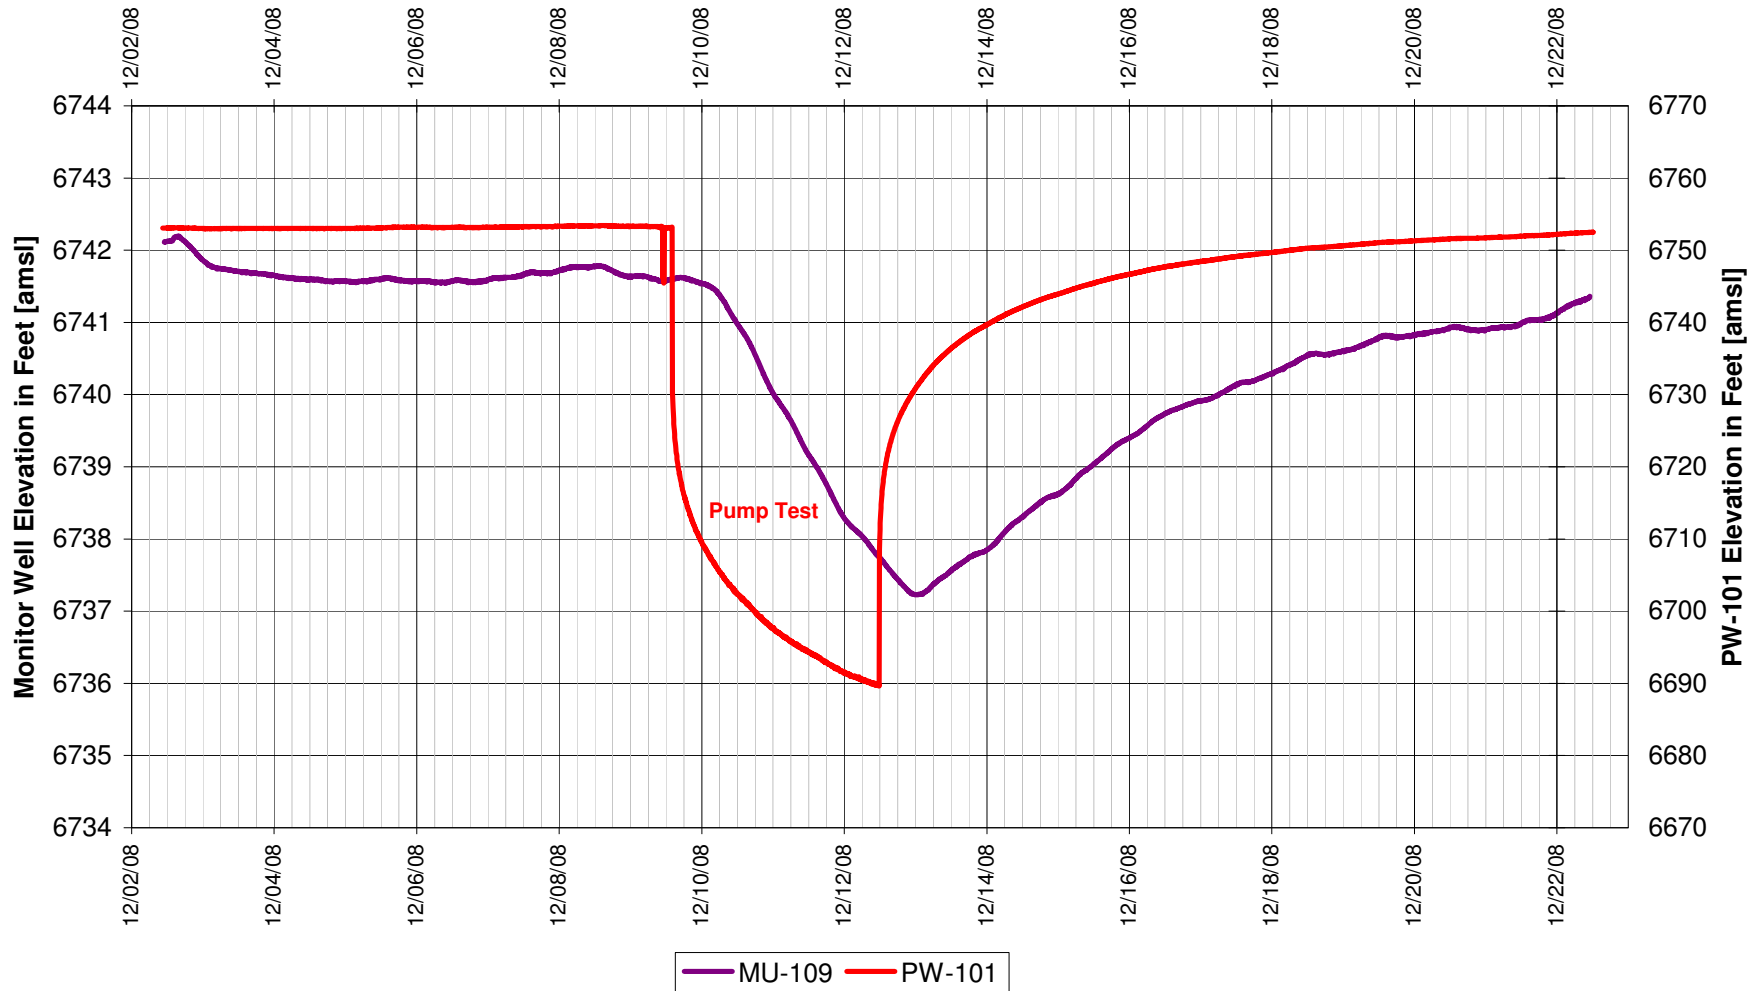

UR Energy
Lost Creek Mine Unit 1
South Test, South Side of Fault
'UKM' Sand Underlying Monitor Well