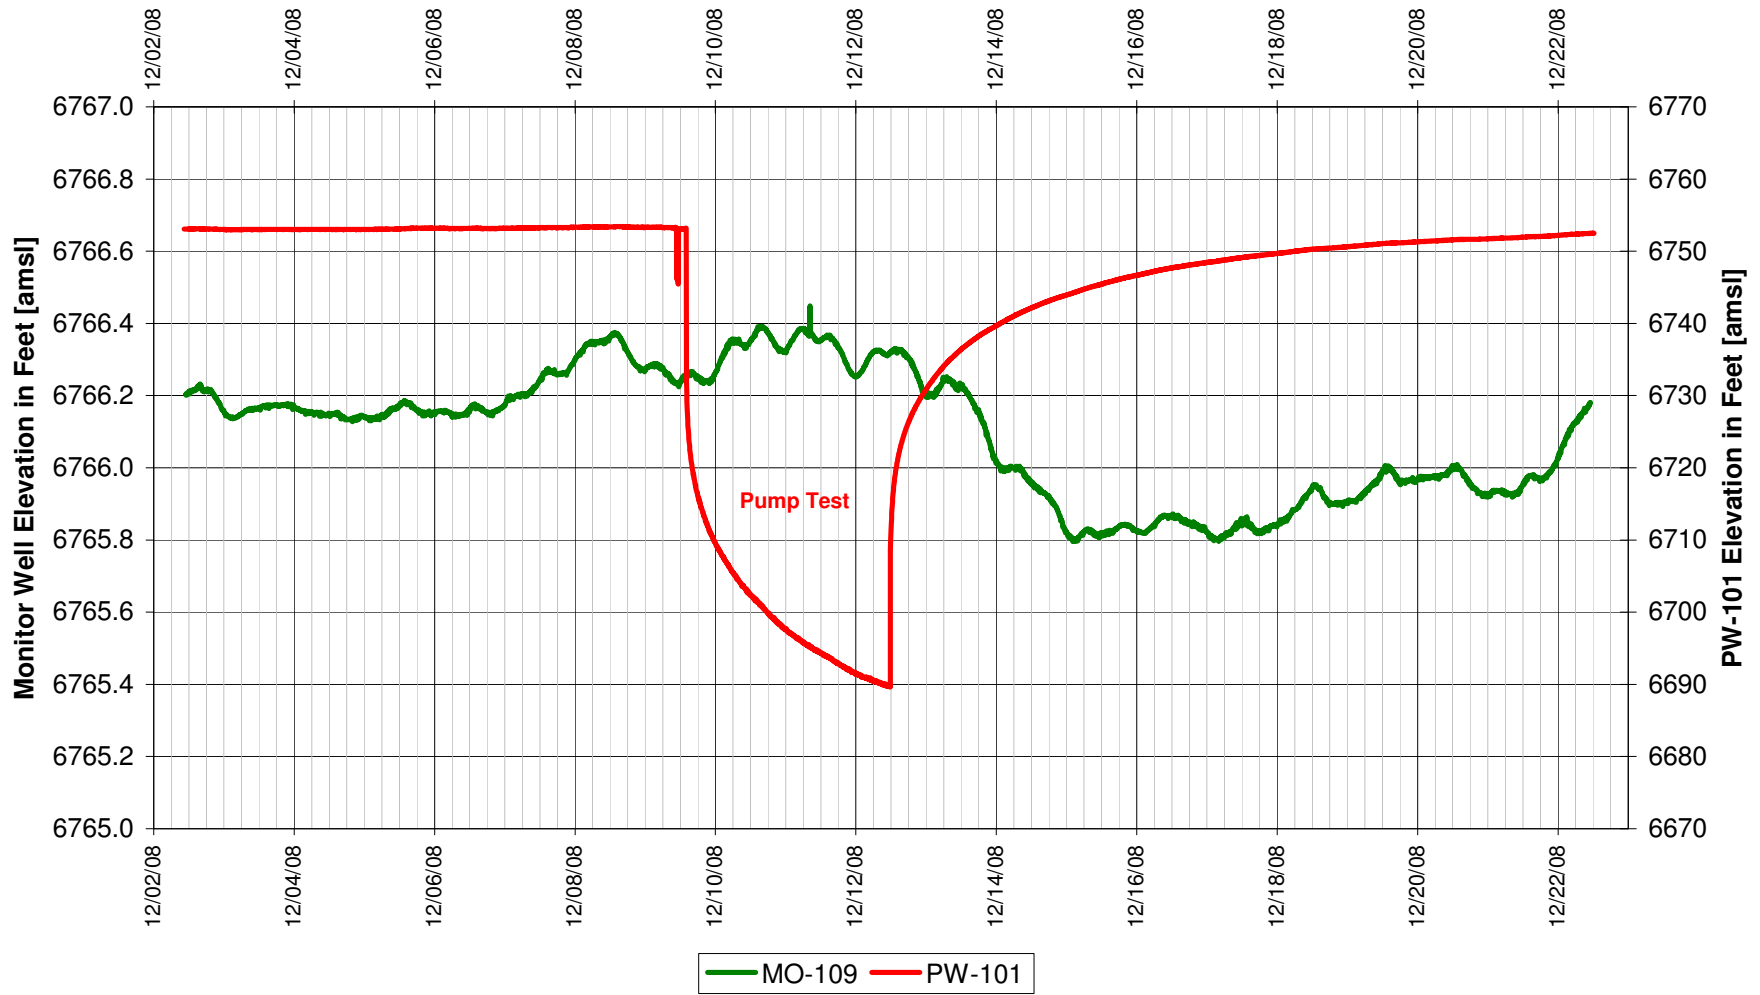

UR Energy
Lost Creek Mine Unit 1
South Test, South Side of Fault
'LFG' Sand Overlying Monitor Well