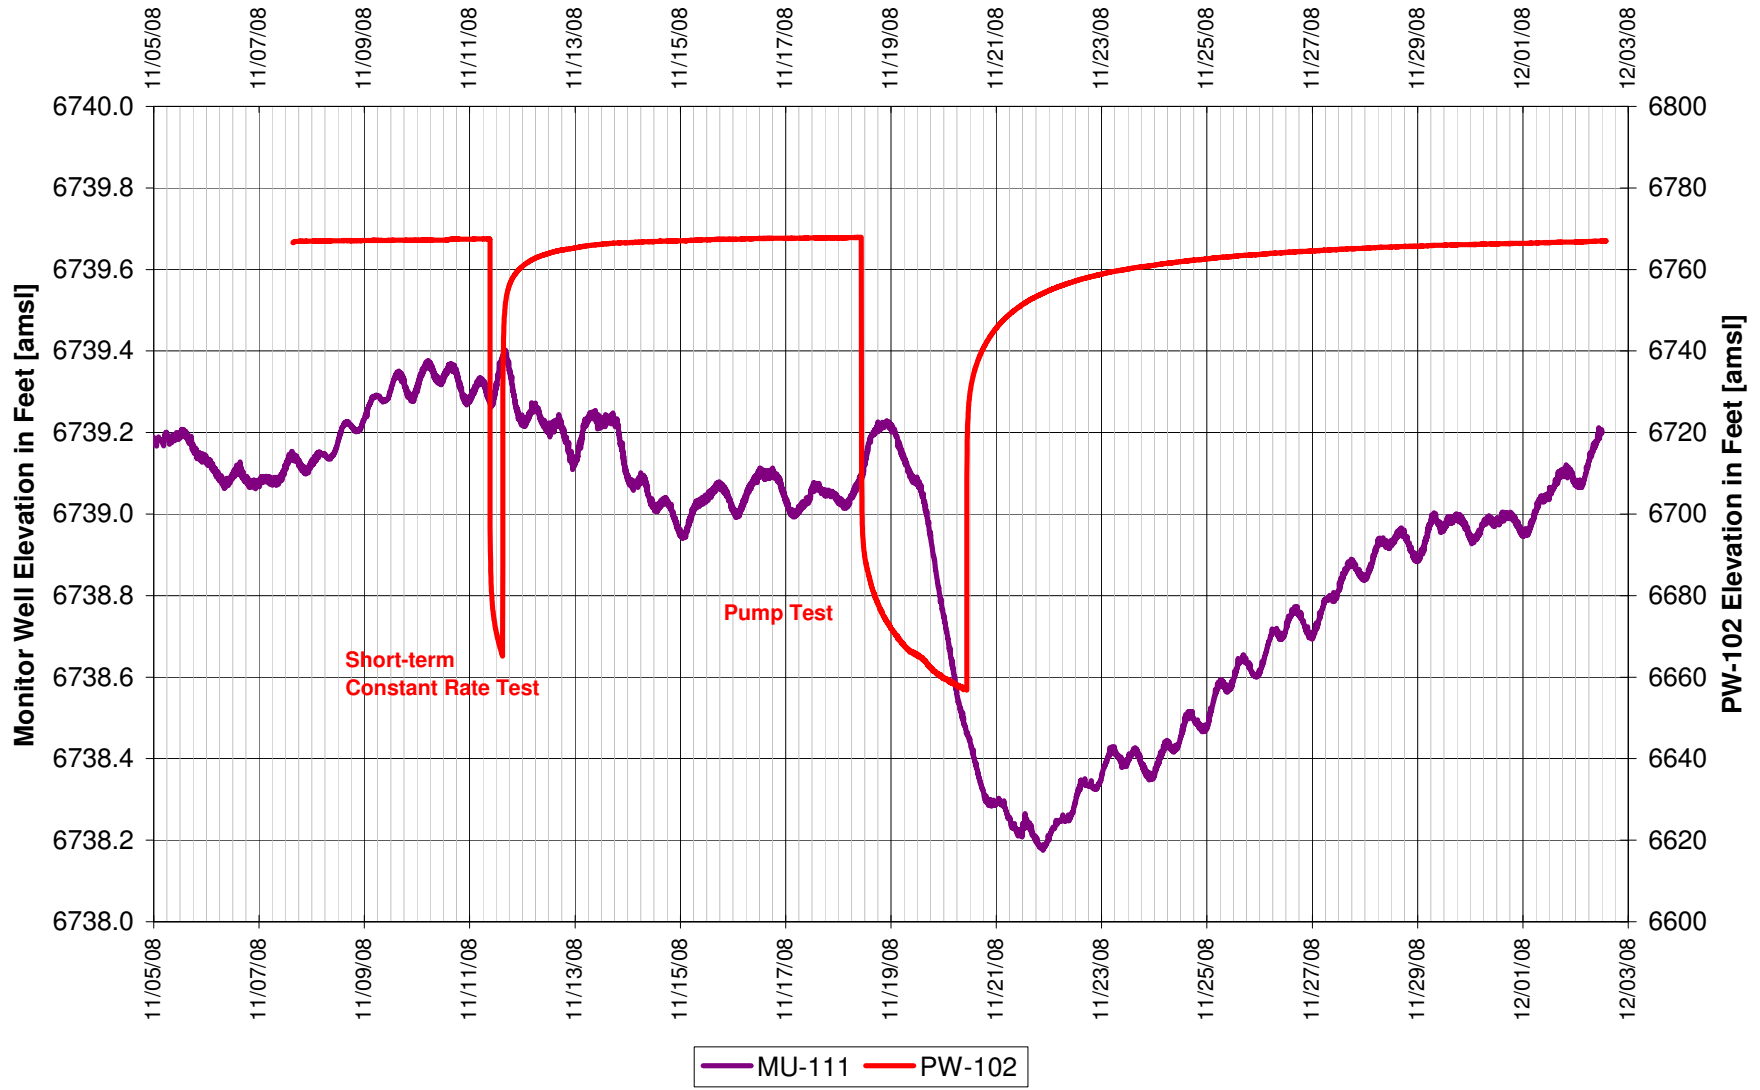

**UR Energy
Lost Creek Mine Unit 1
North Test, North Side of Fault
'UKM' Sand Underlying Monitor Well**