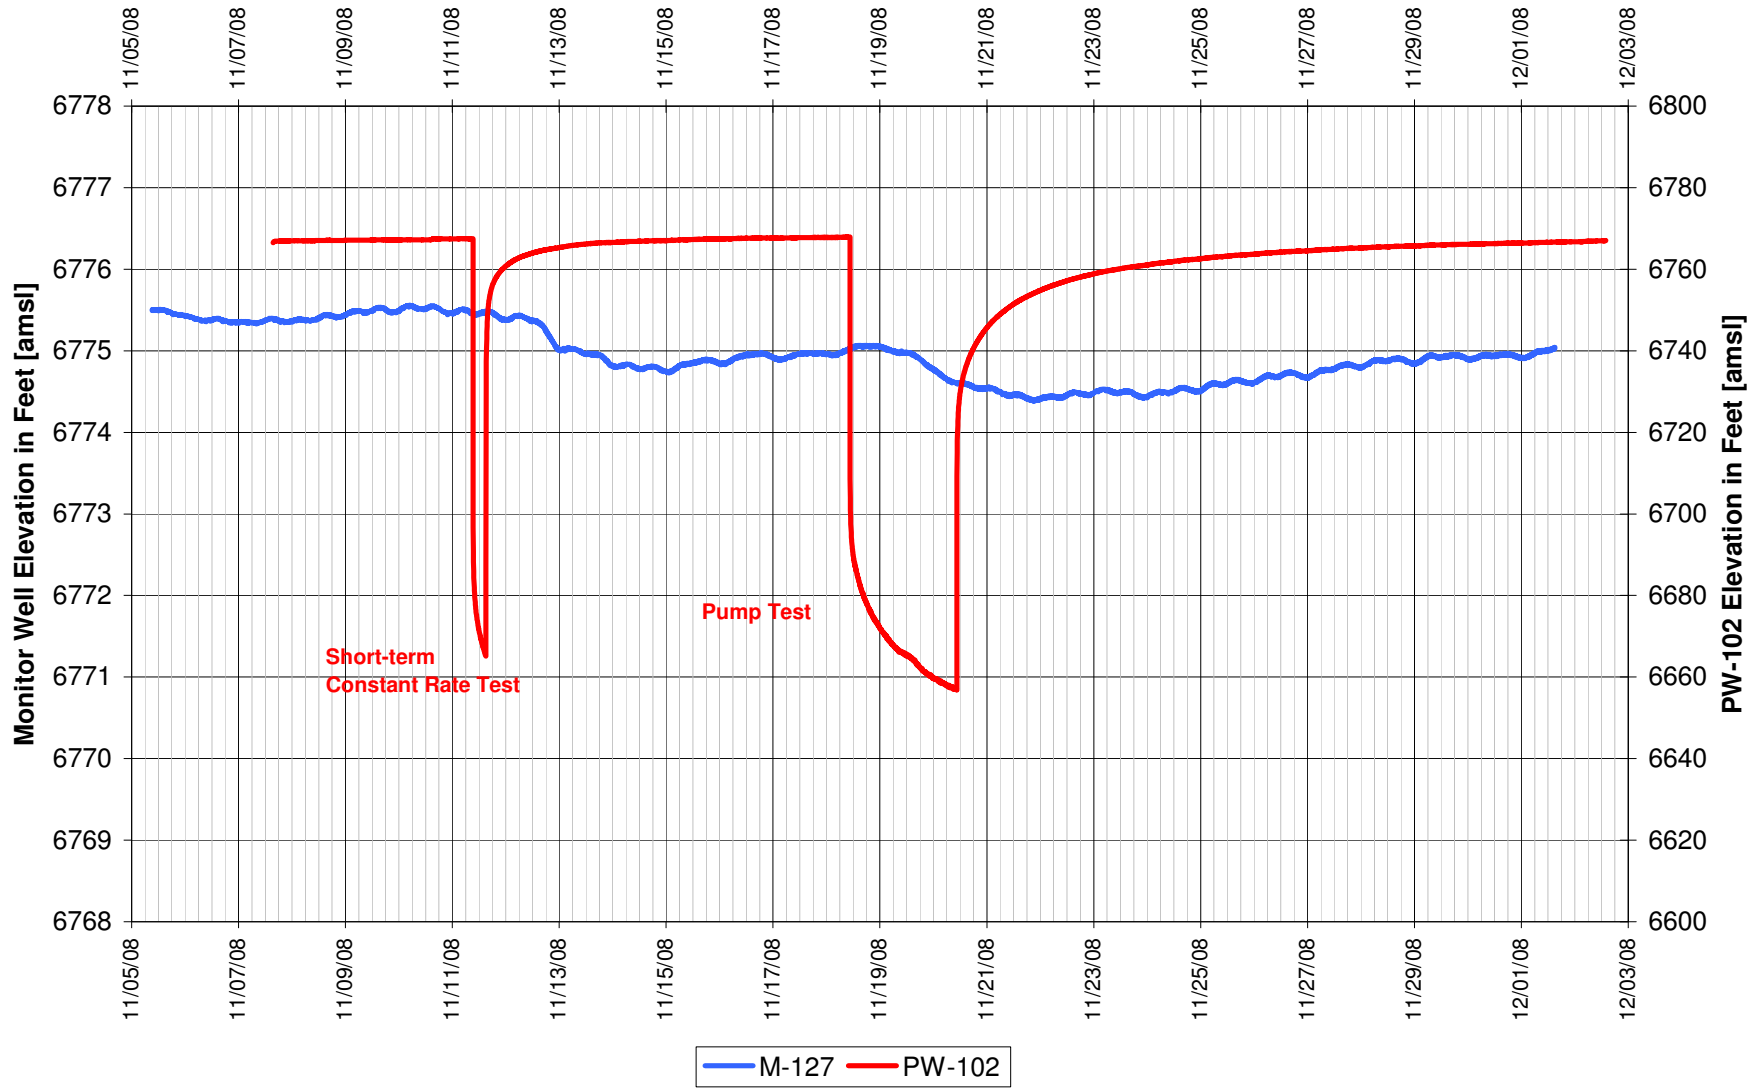

UR Energy
Lost Creek Mine Unit 1
North Test, South Side of Fault
'HJ' Sand Production Zone Monitor Well