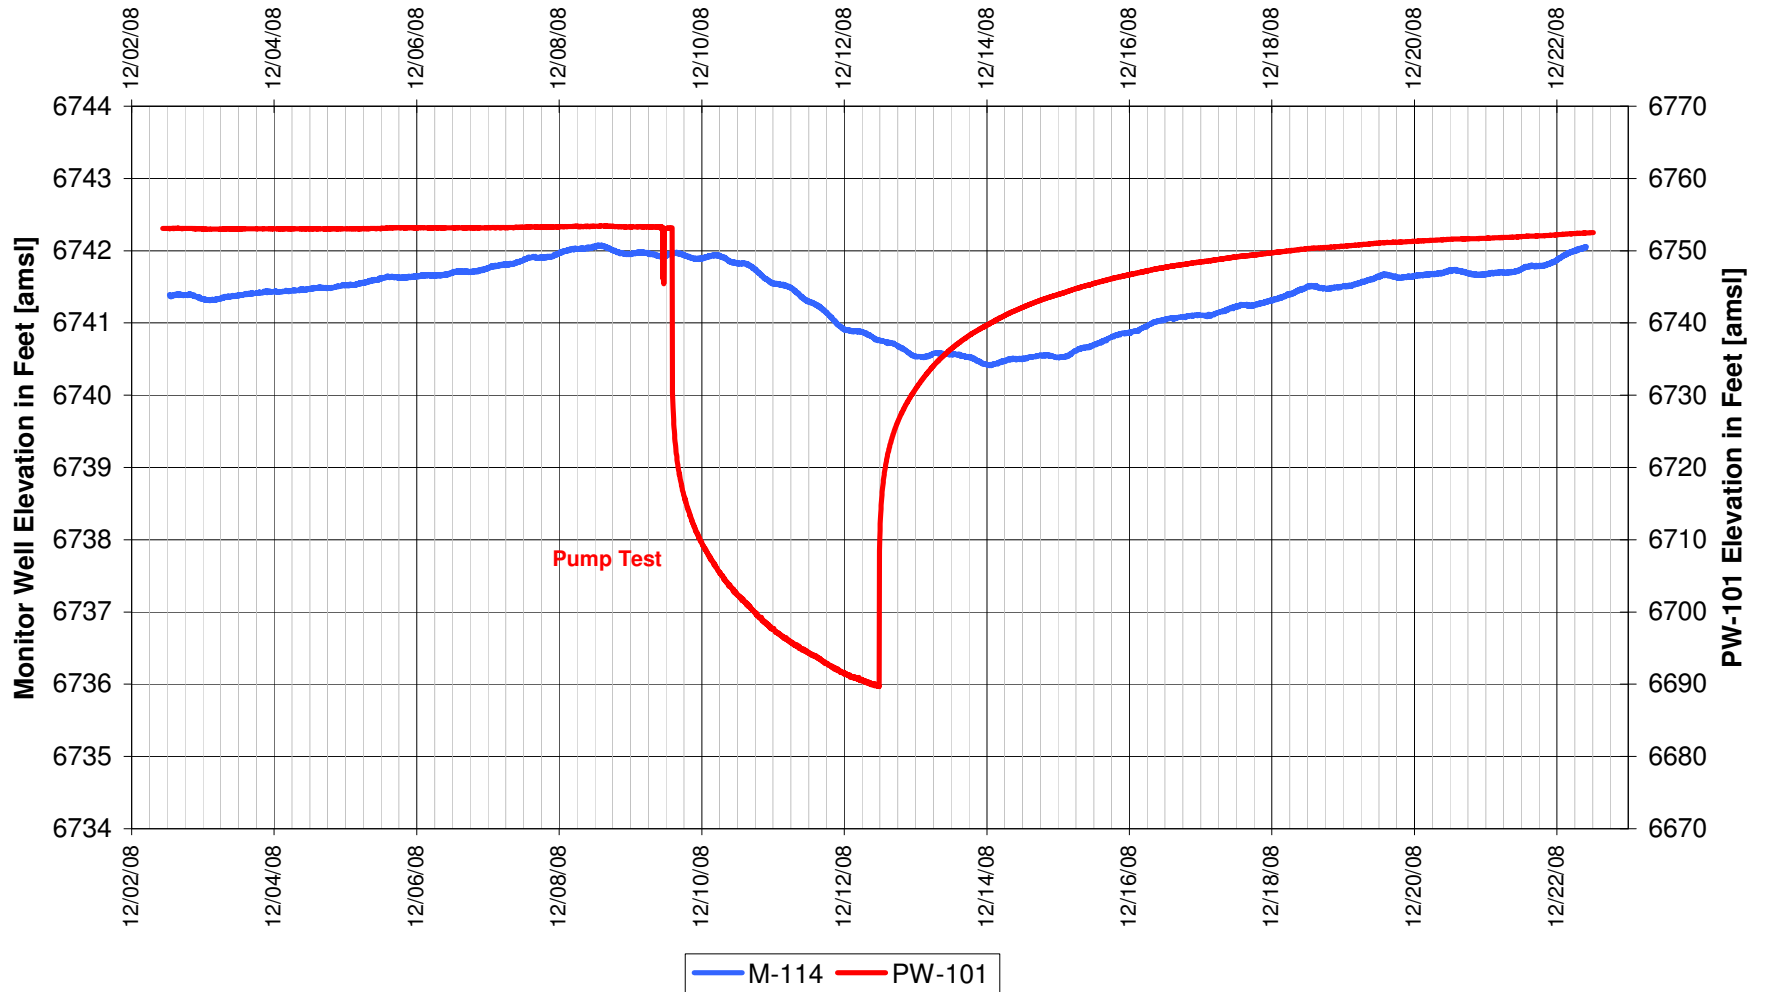

UR Energy
Lost Creek Mine Unit 1
South Test, North Side of Fault
'HJ' Sand Production Zone Monitor Well