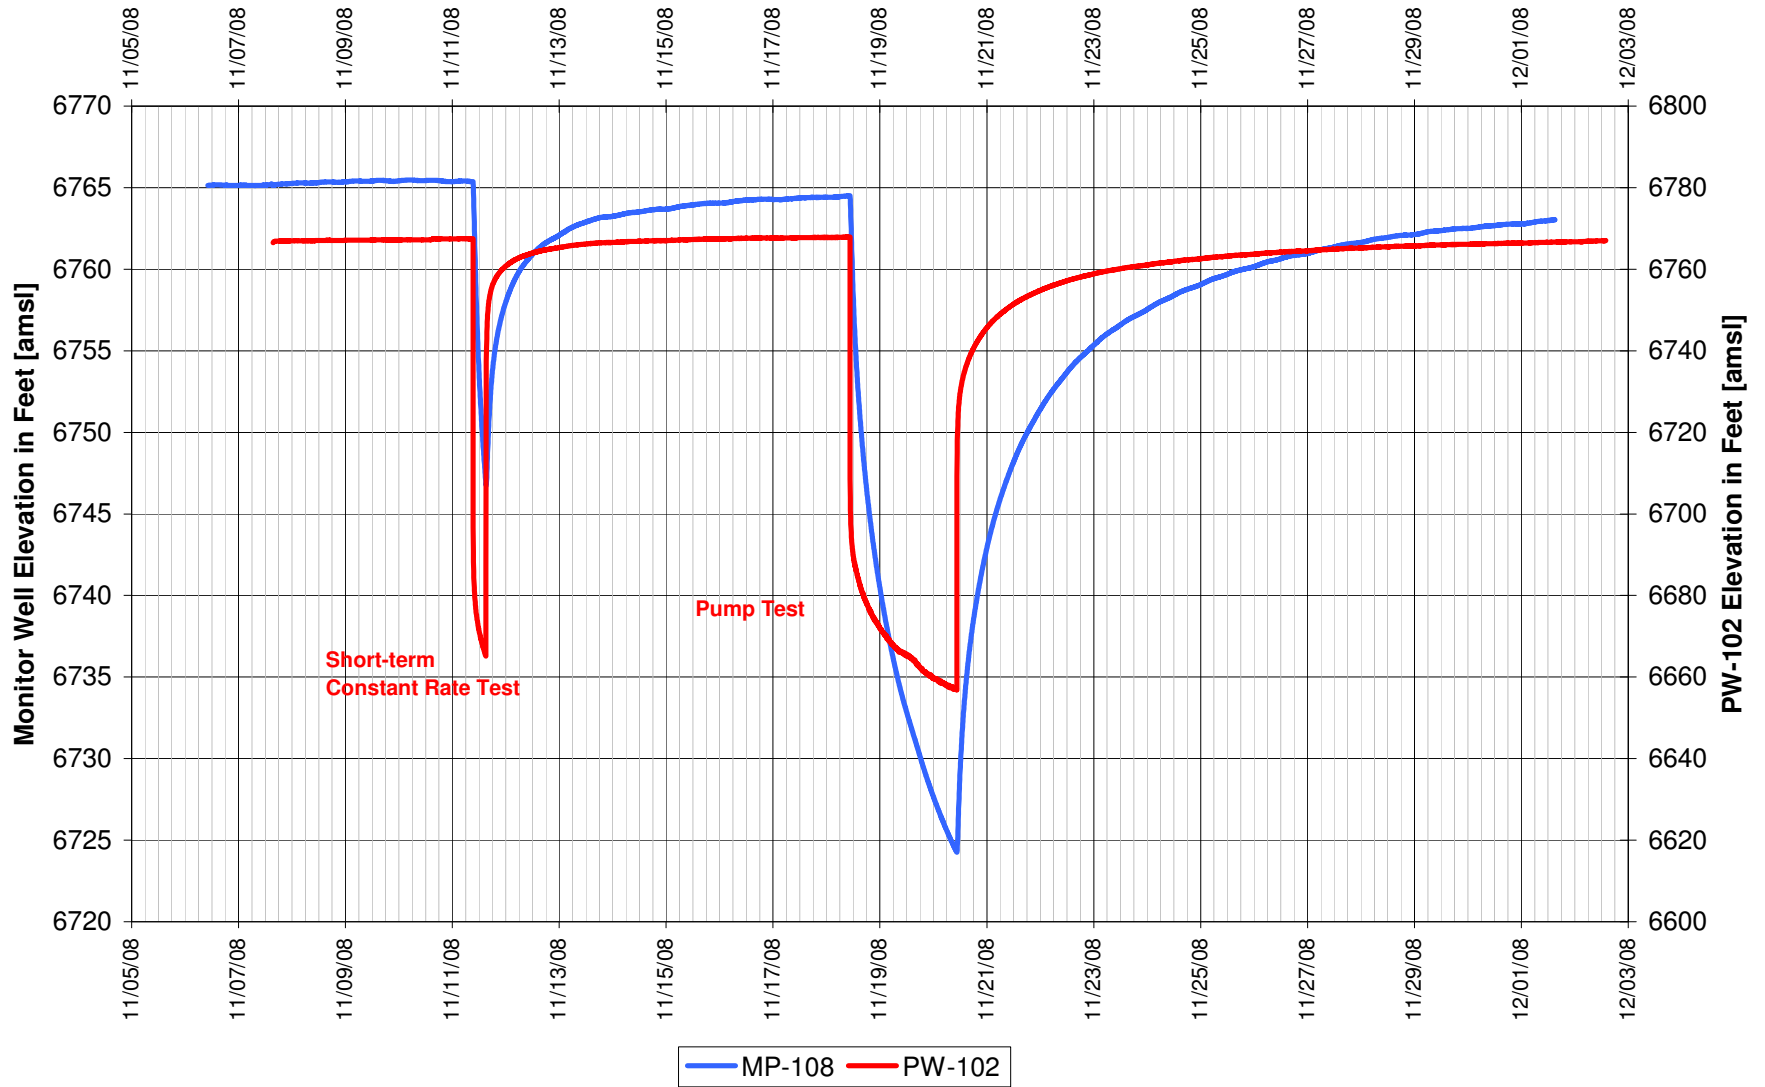

**UR Energy
Lost Creek Mine Unit 1
North Test, North Side of Fault
'HJ' Sand Production Zone Monitor Well**