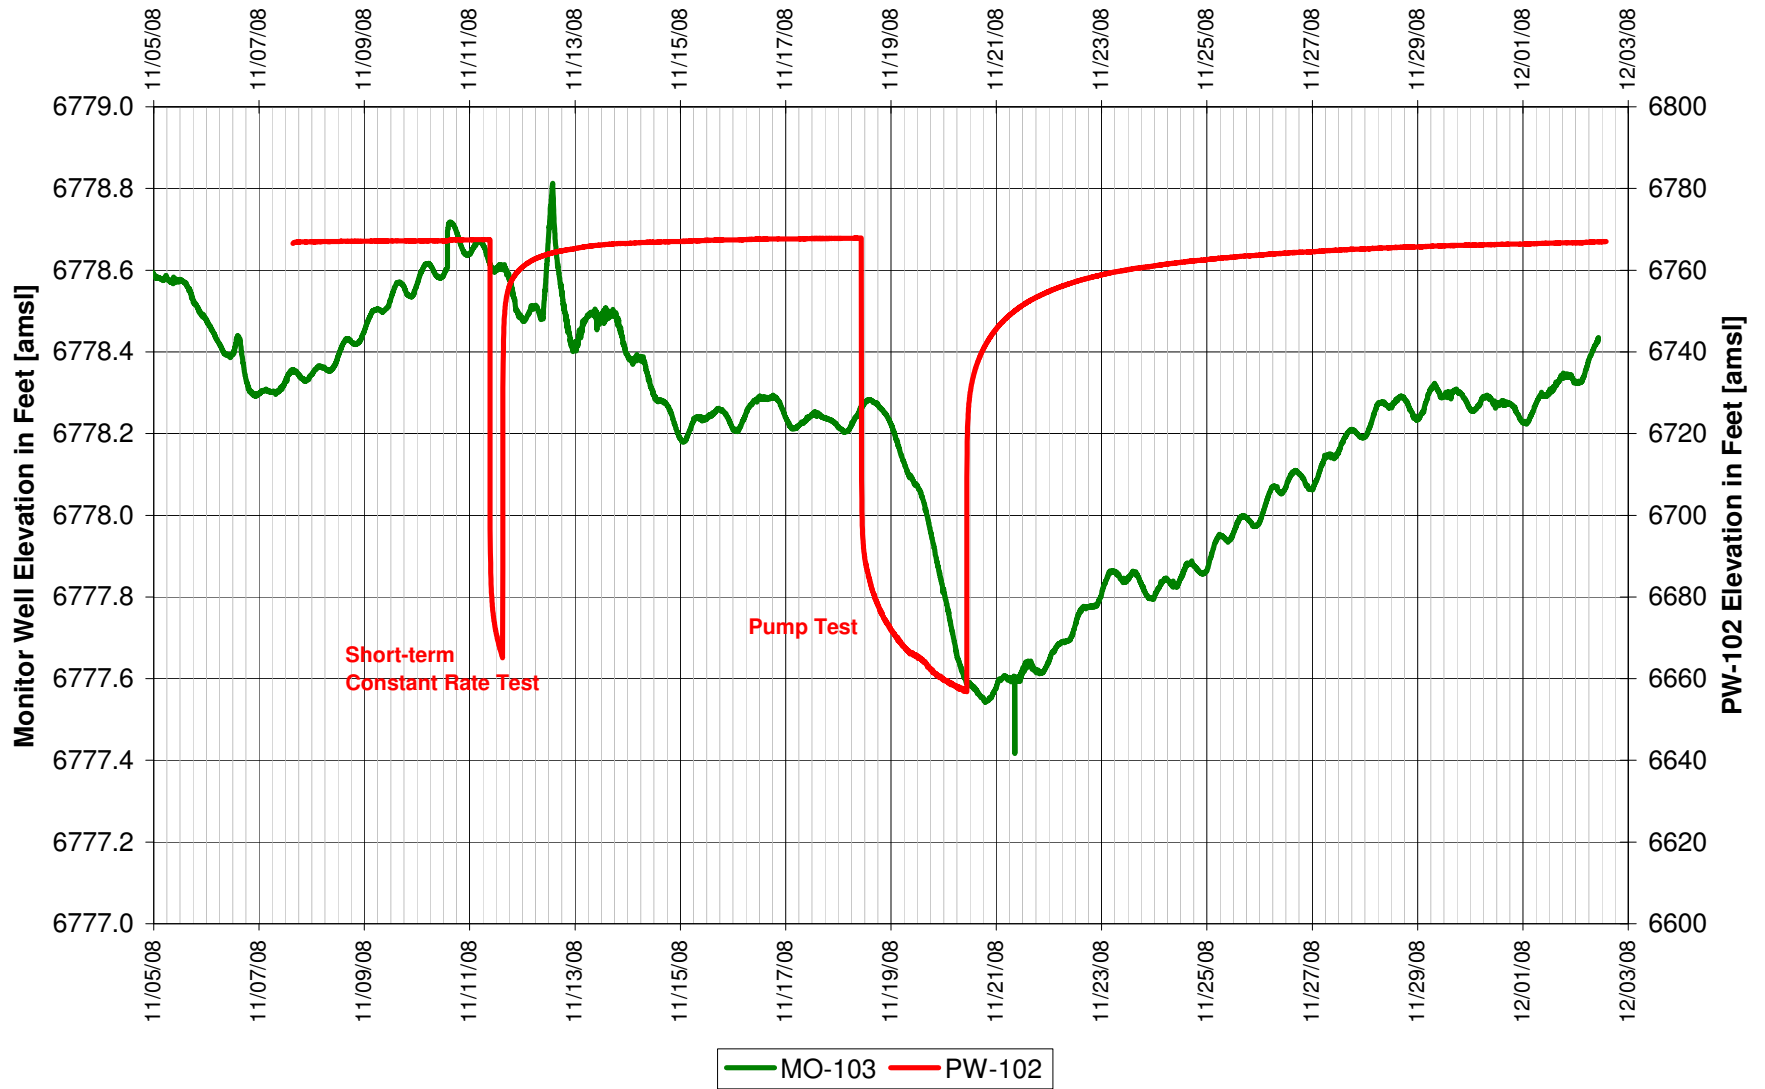

UR Energy
Lost Creek Mine Unit 1
North Test, South Side of Fault
'LFG' Sand Overlying Monitor Well