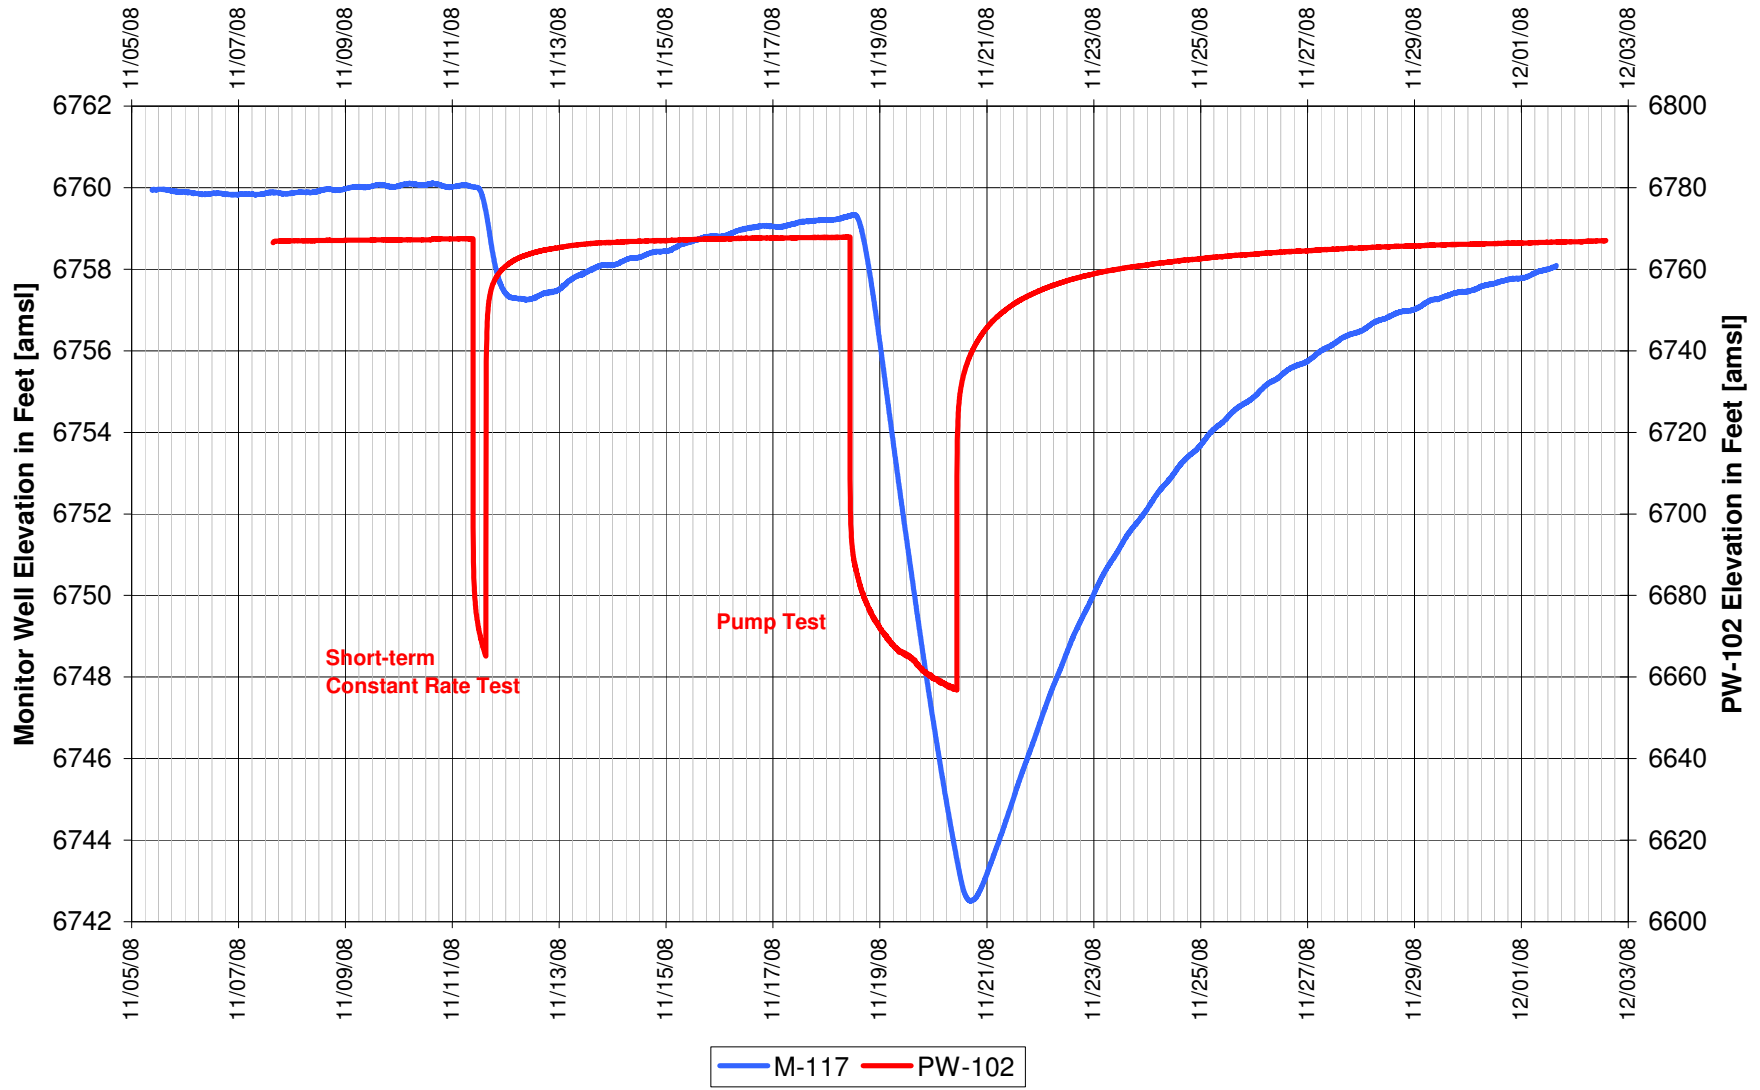

**UR Energy
Lost Creek Mine Unit 1
North Test, North Side of Fault
'HJ' Sand Production Zone Monitor Well**