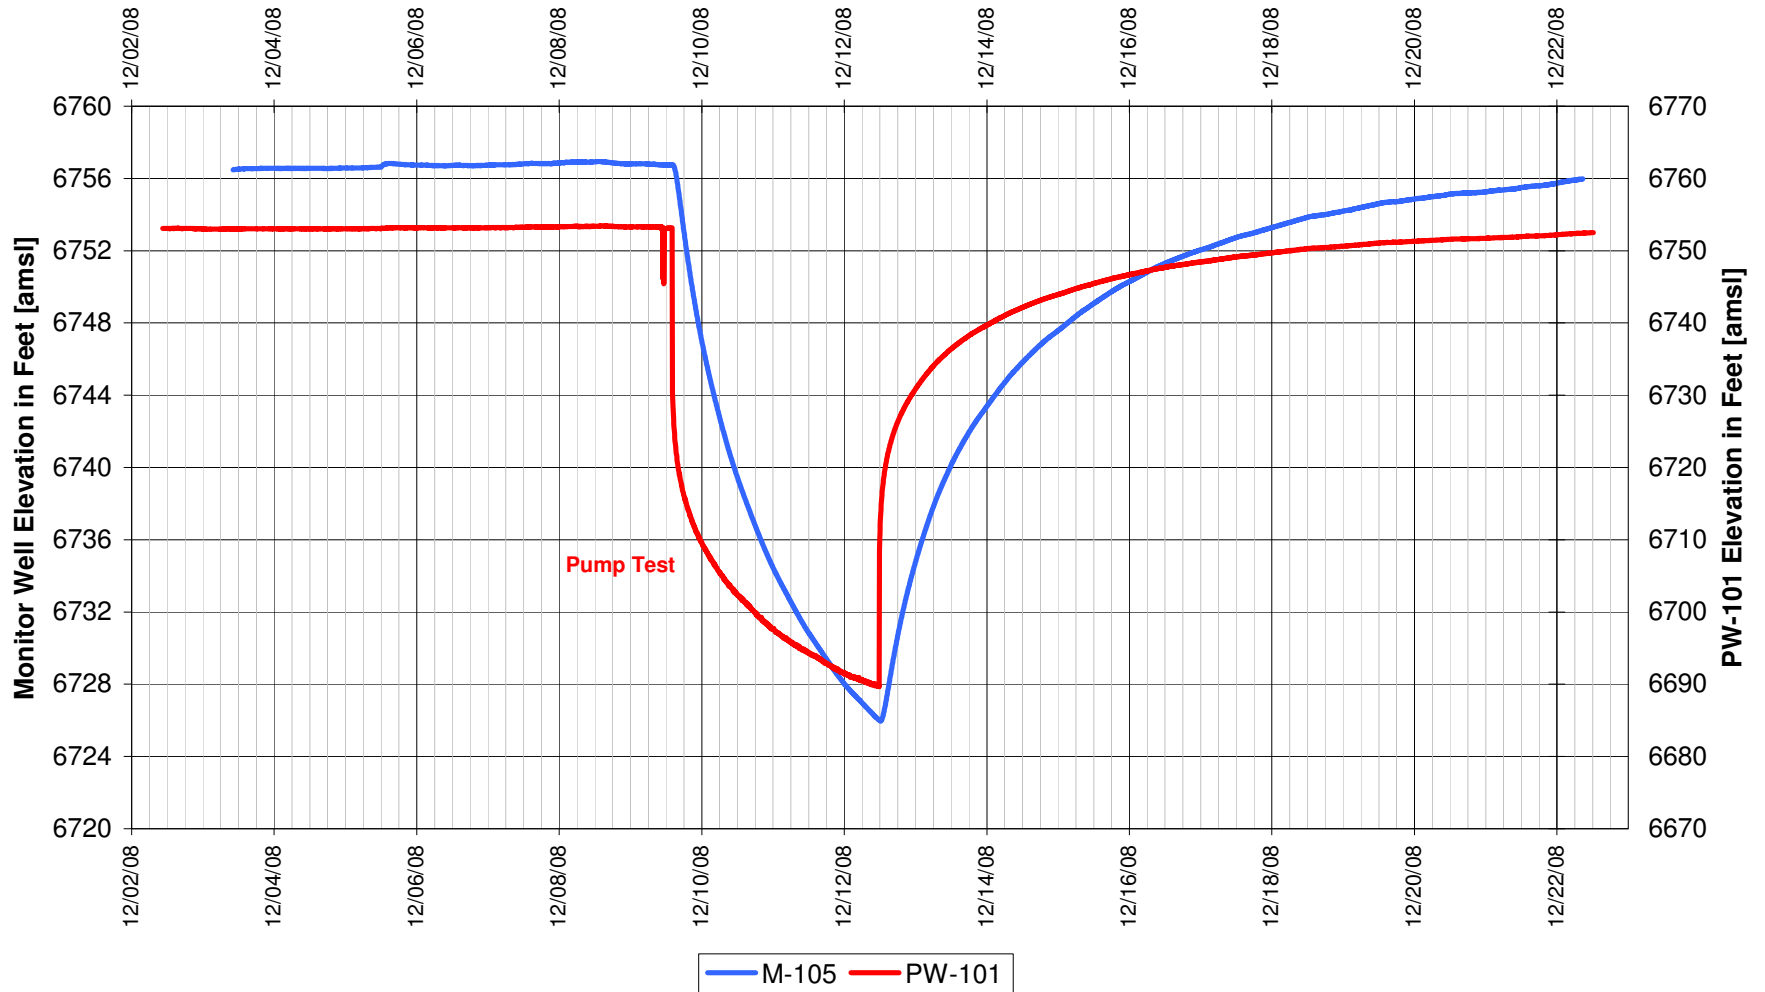

UR Energy
Lost Creek Mine Unit 1
South Test, South Side of Fault
'HJ' Sand Production Zone Monitor Well