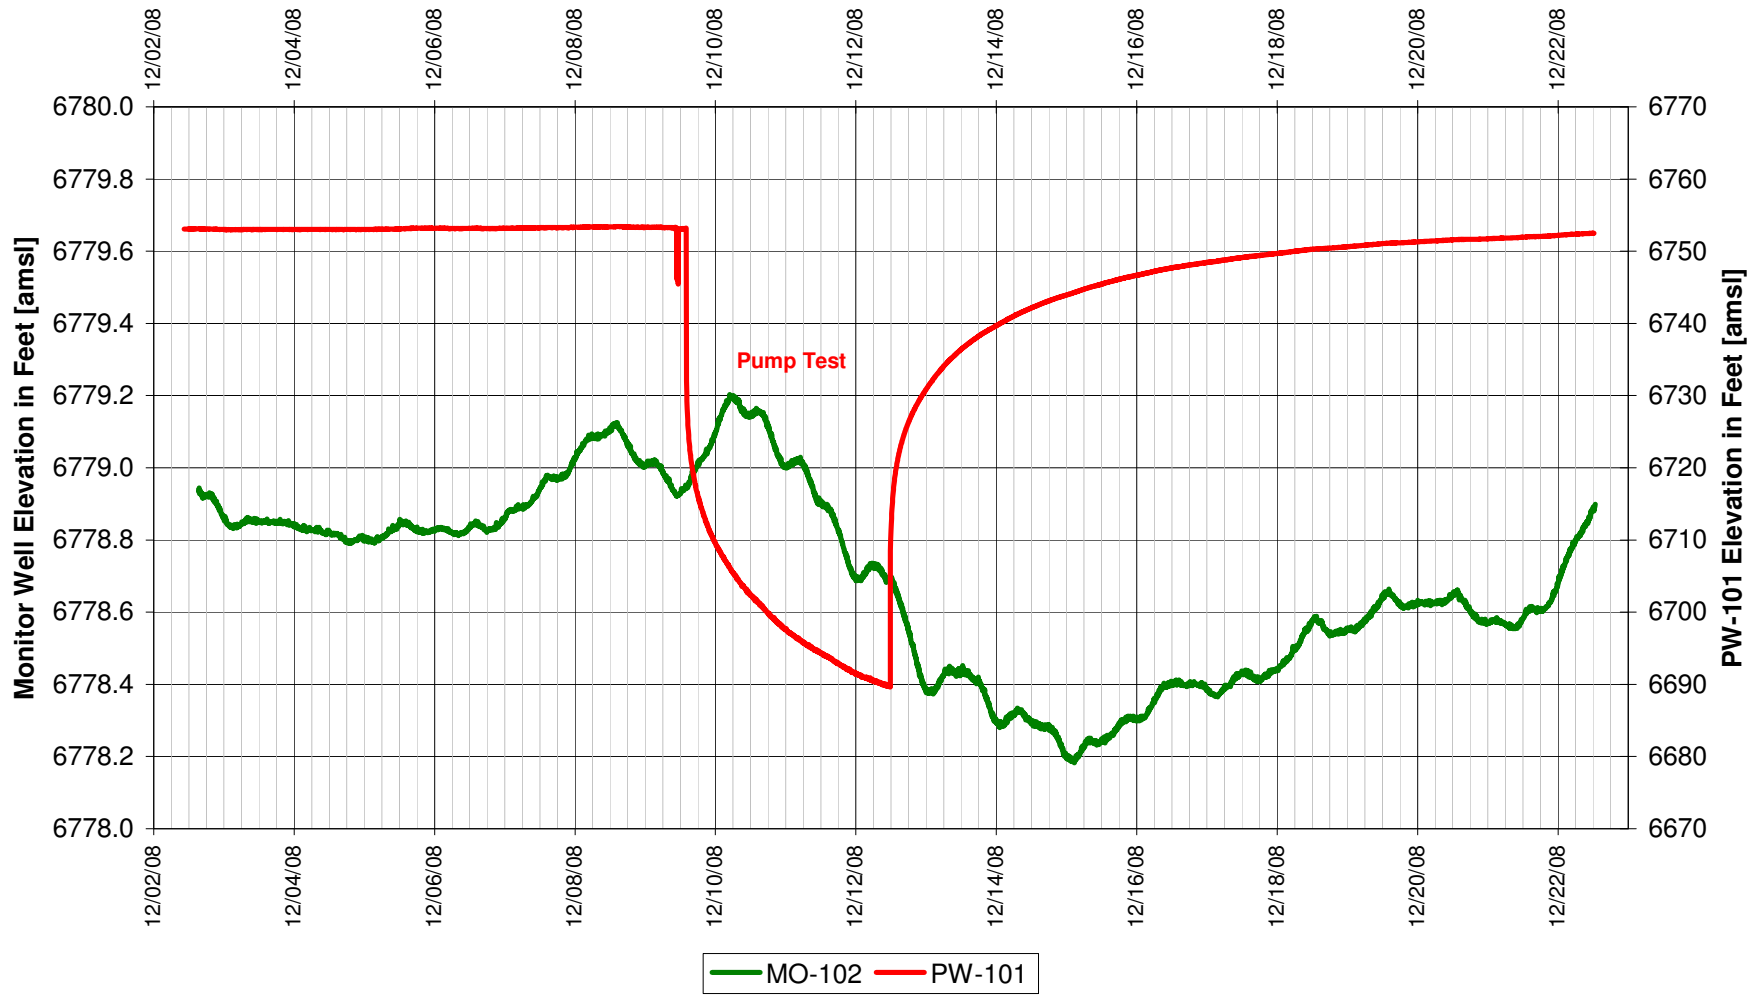

UR Energy
Lost Creek Mine Unit 1
South Test, South Side of Fault
'LFG' Sand Overlying Monitor Well