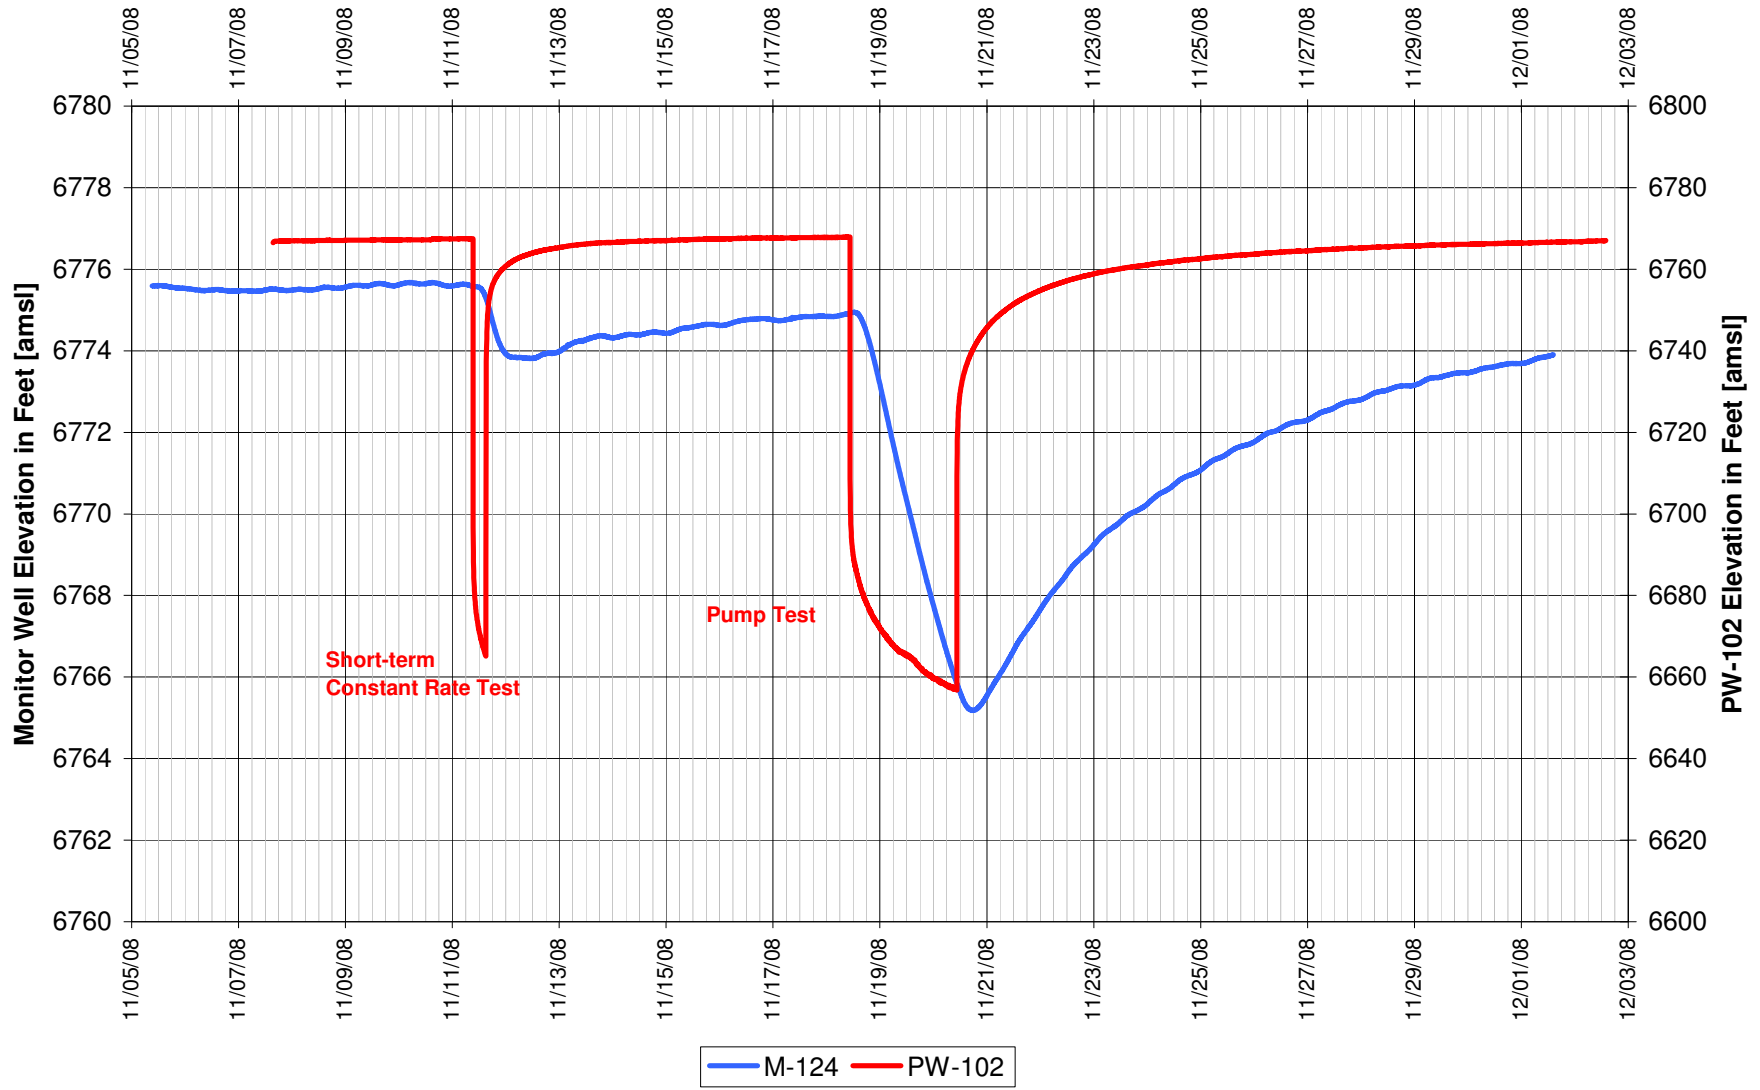

**UR Energy
Lost Creek Mine Unit 1
North Test, North Side of Fault
'HJ' Sand Production Zone Monitor Well**