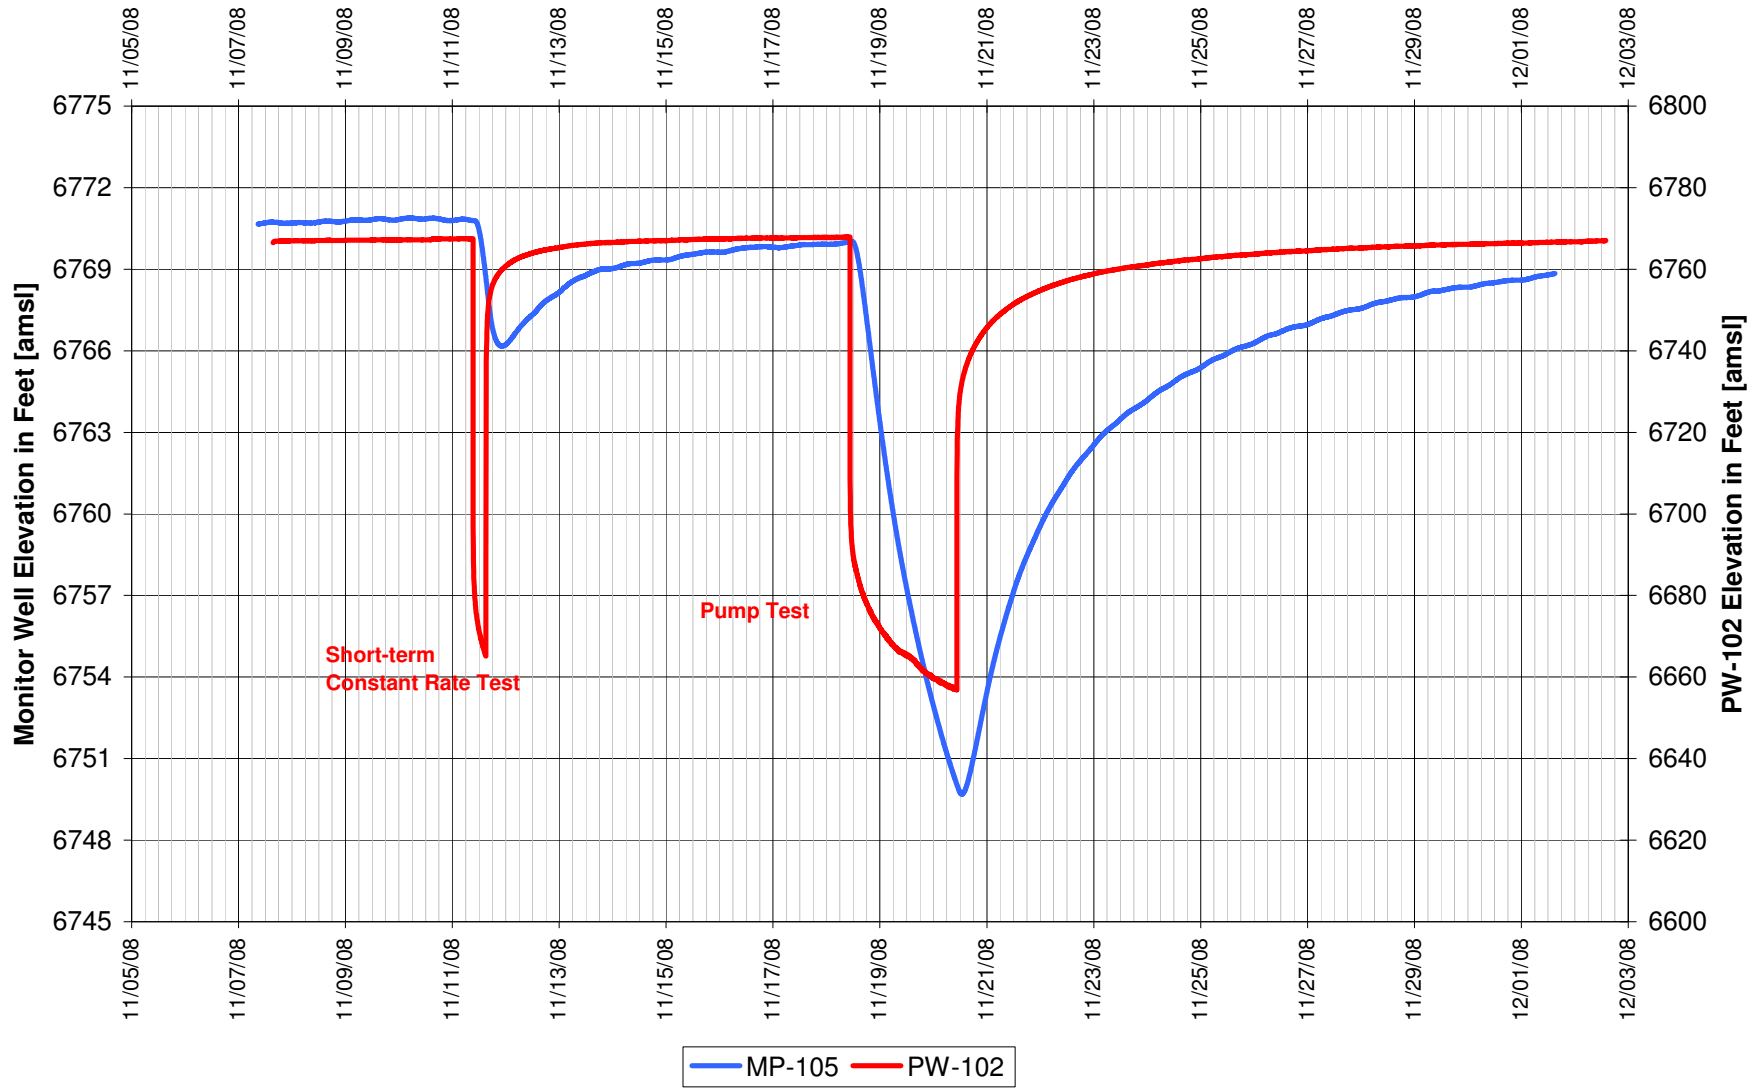

**UR Energy
Lost Creek Mine Unit 1
North Test, North Side of Fault
'HJ' Sand Production Zone Monitor Well**