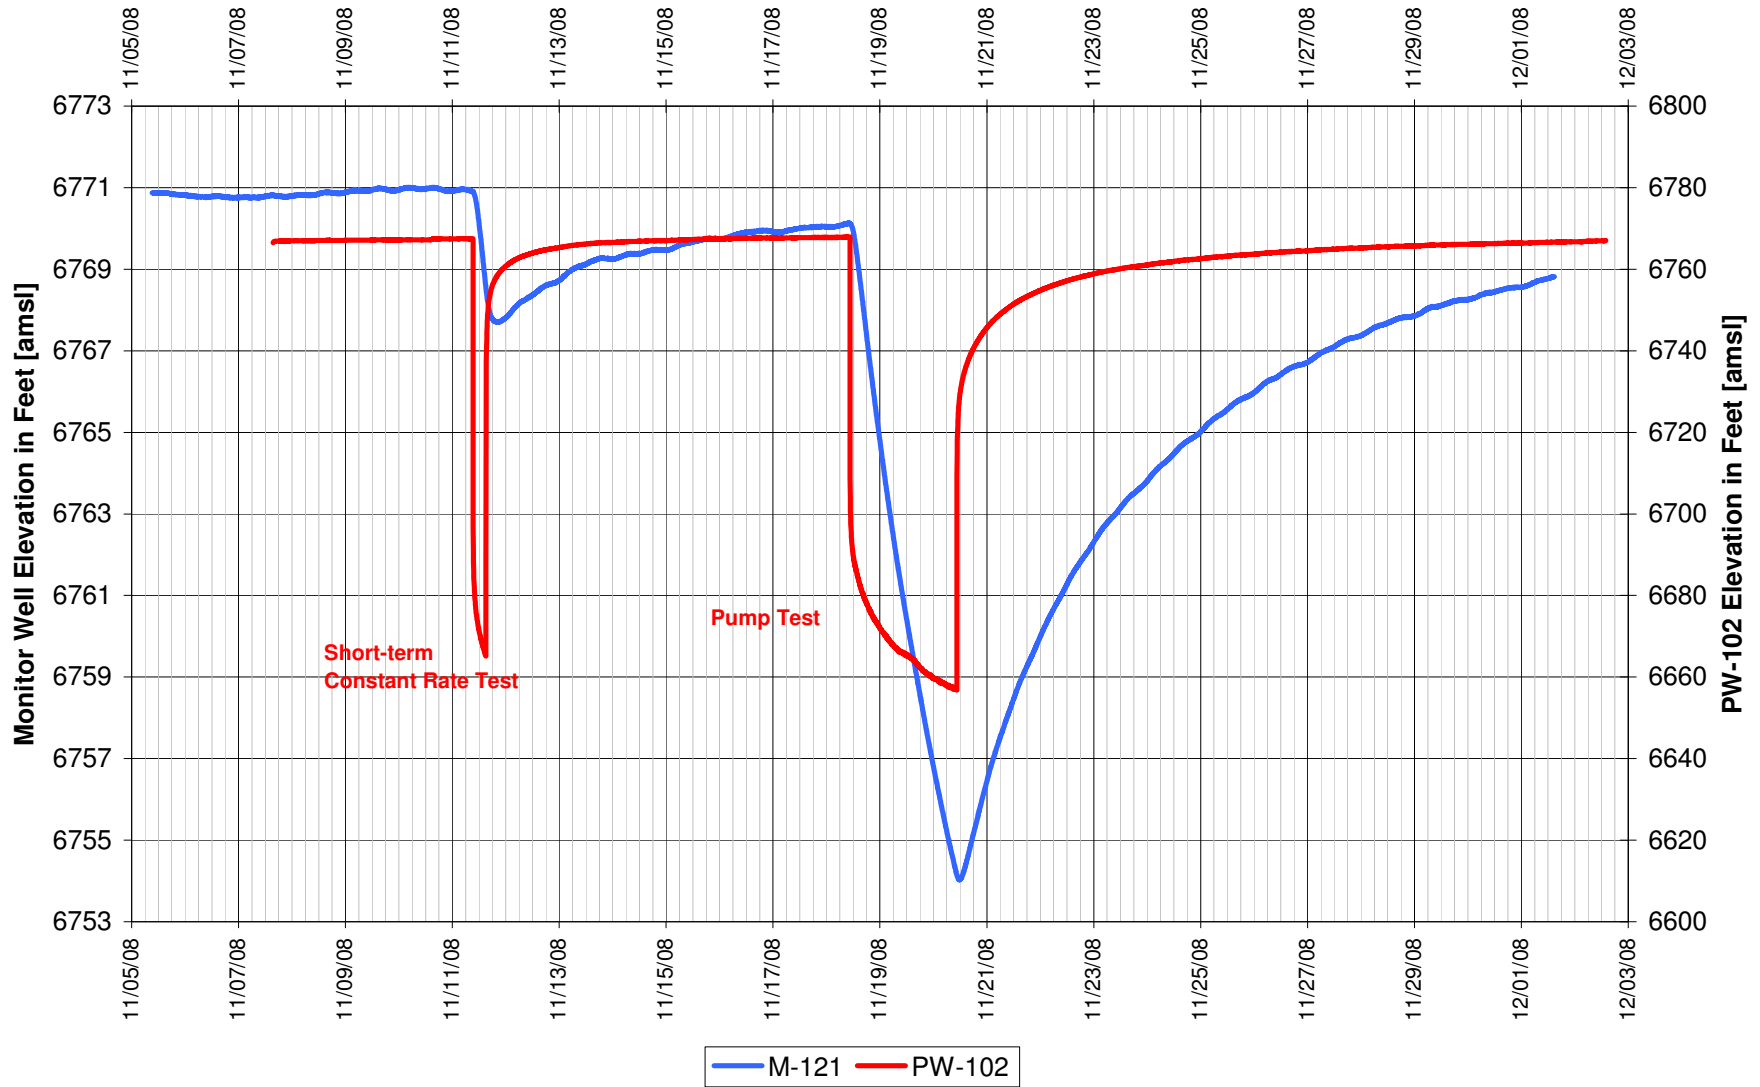

UR Energy
Lost Creek Mine Unit 1
North Test, North Side of Fault
'HJ' Sand Production Zone Monitor Well