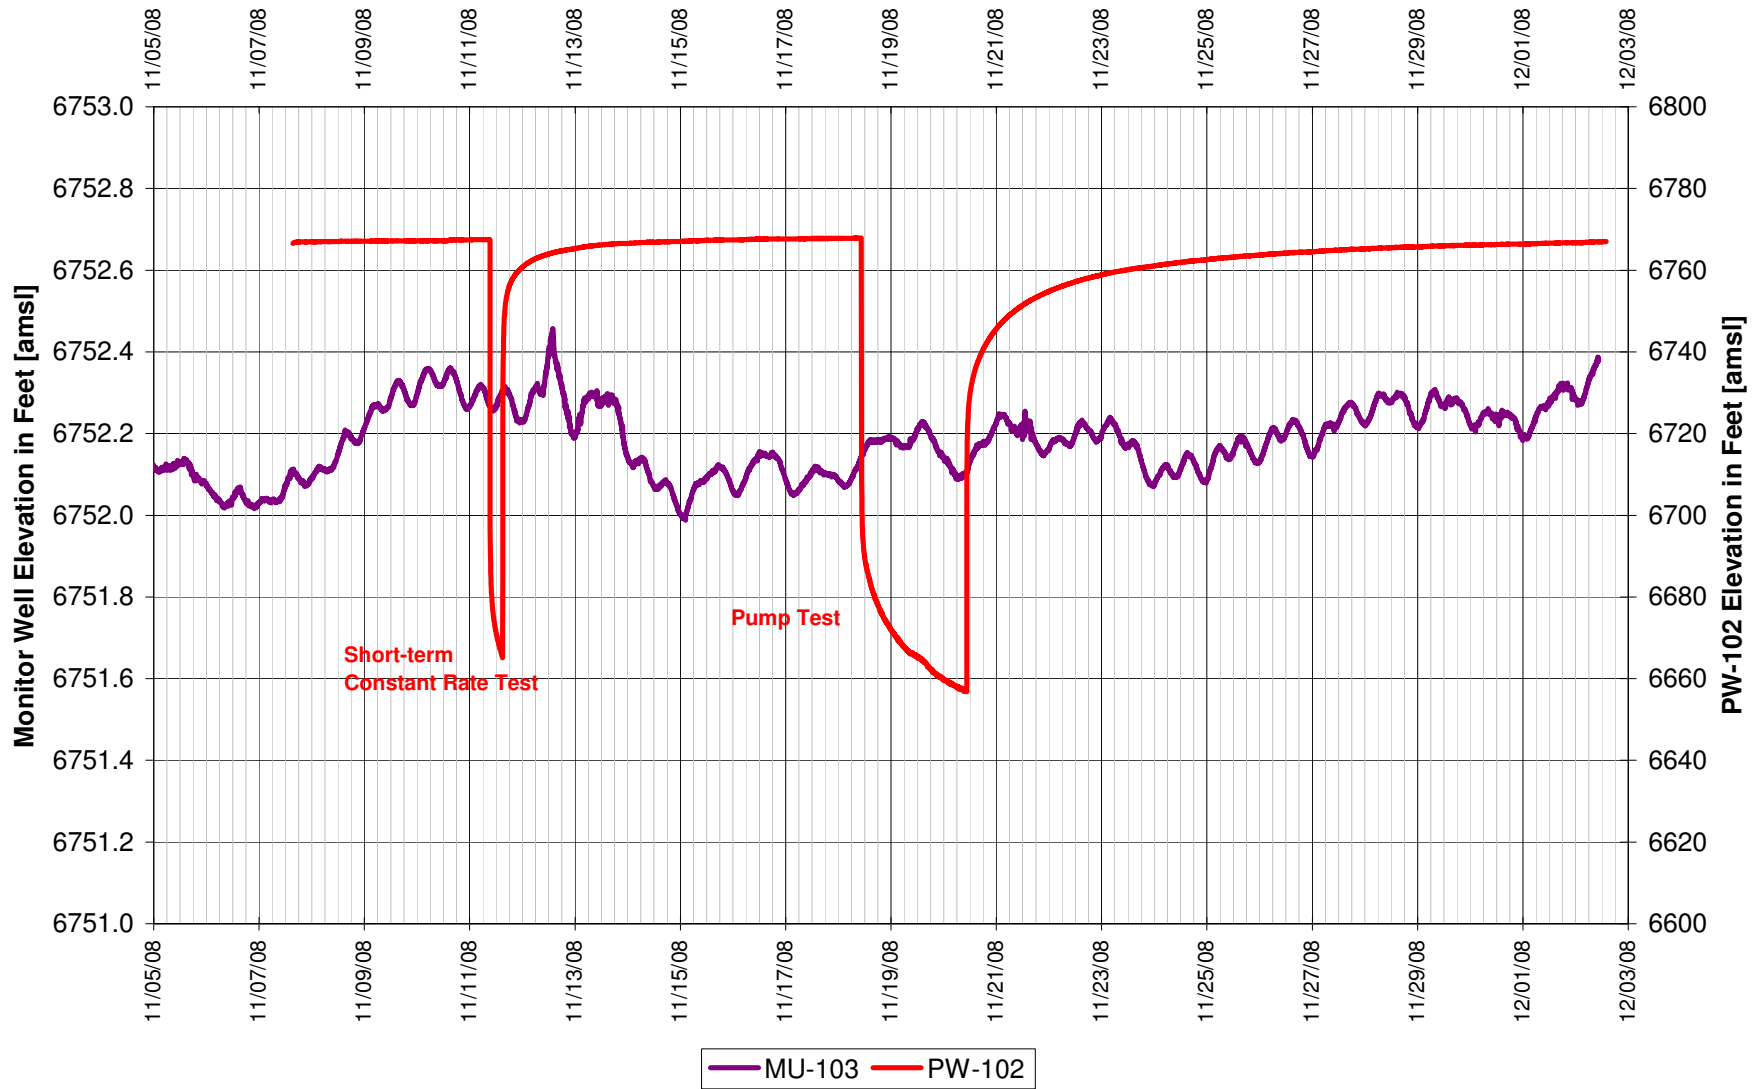

UR Energy
Lost Creek Mine Unit 1
North Test, South Side of Fault
'UKM' Sand Underlying Monitor Well