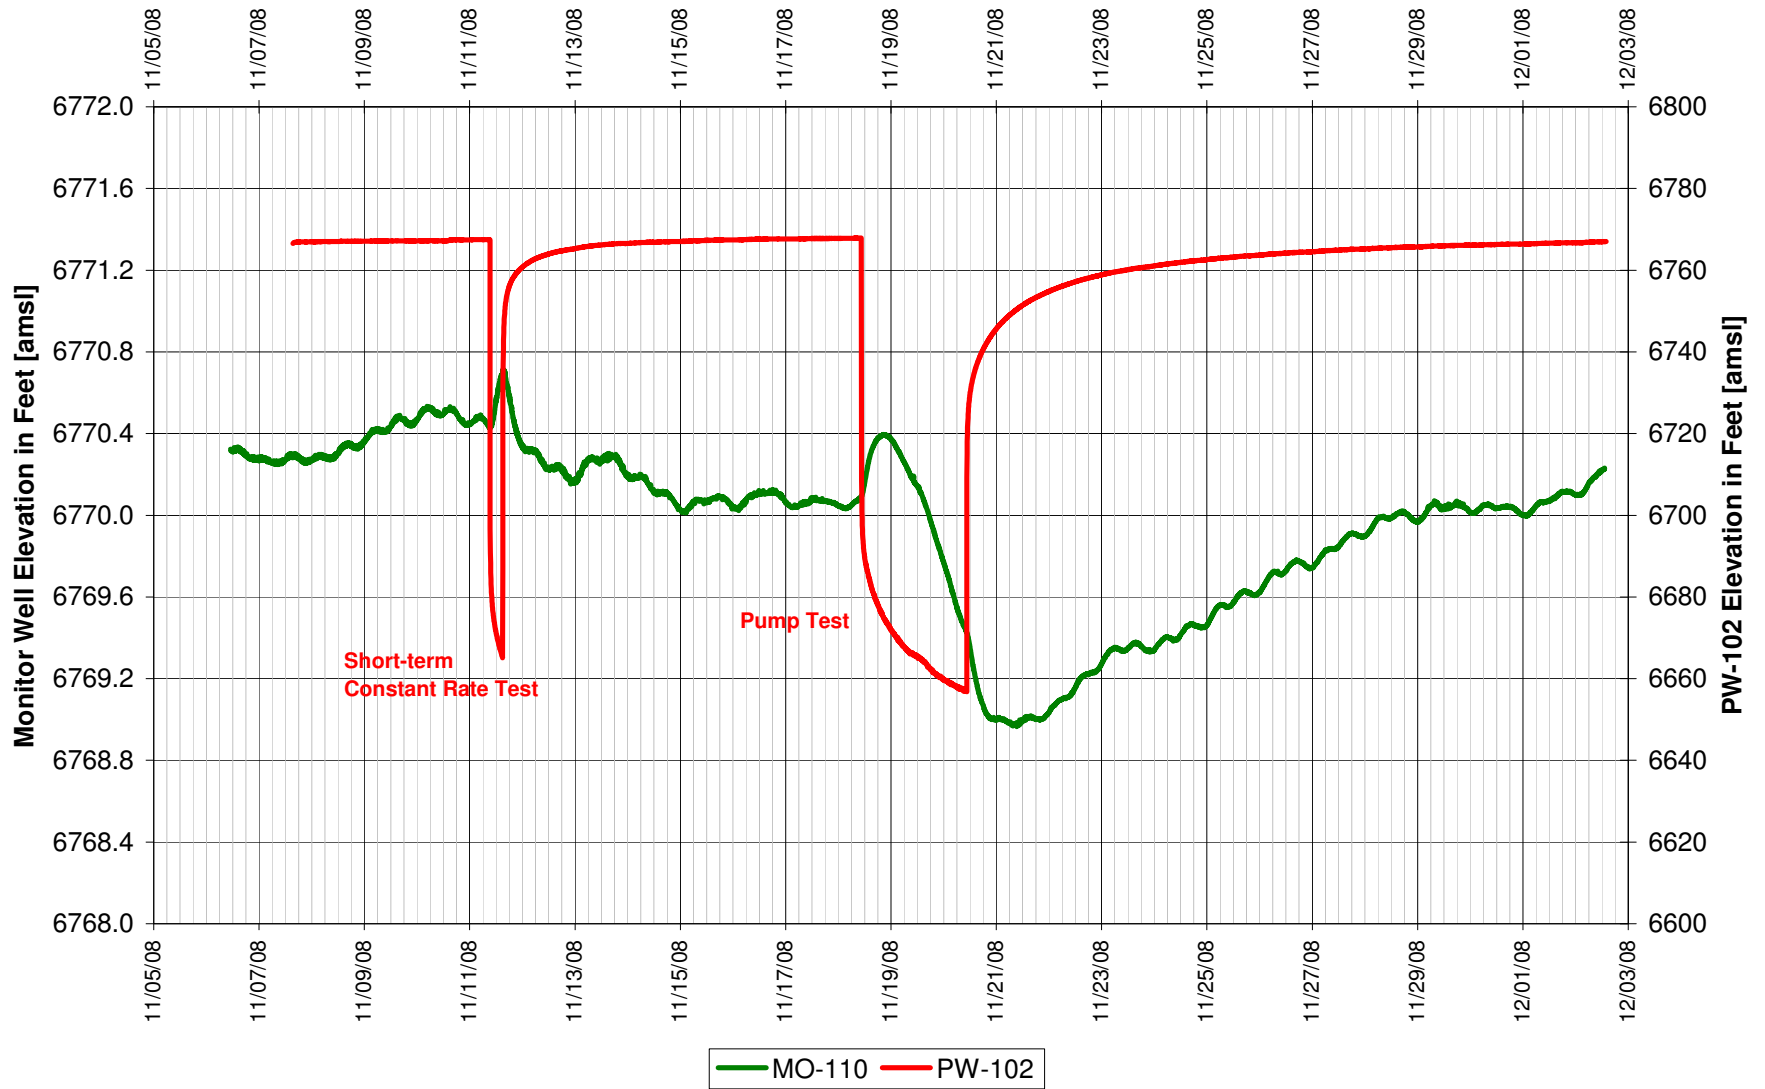

UR Energy
Lost Creek Mine Unit 1
North Test, North Side of Fault
'LFG' Sand Overlying Monitor Well