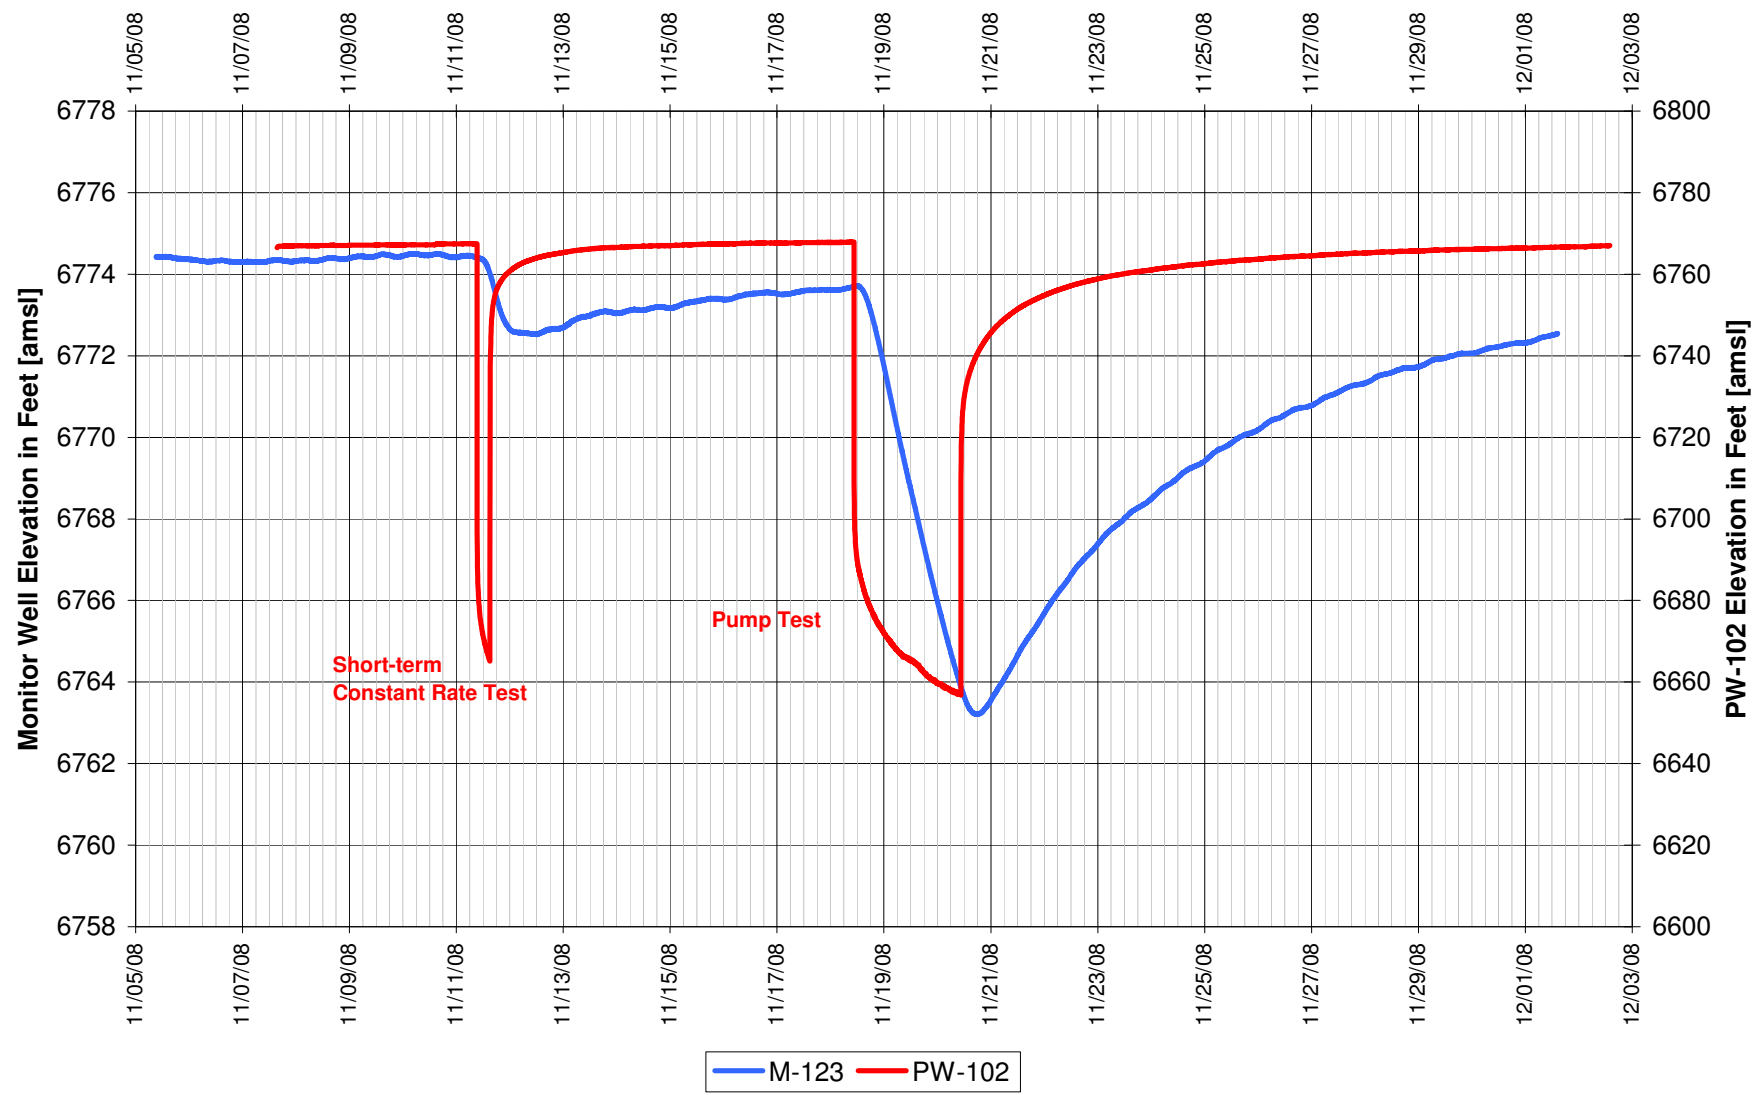

UR Energy
Lost Creek Mine Unit 1
North Test, North Side of Fault
'HJ' Sand Production Zone Monitor Well