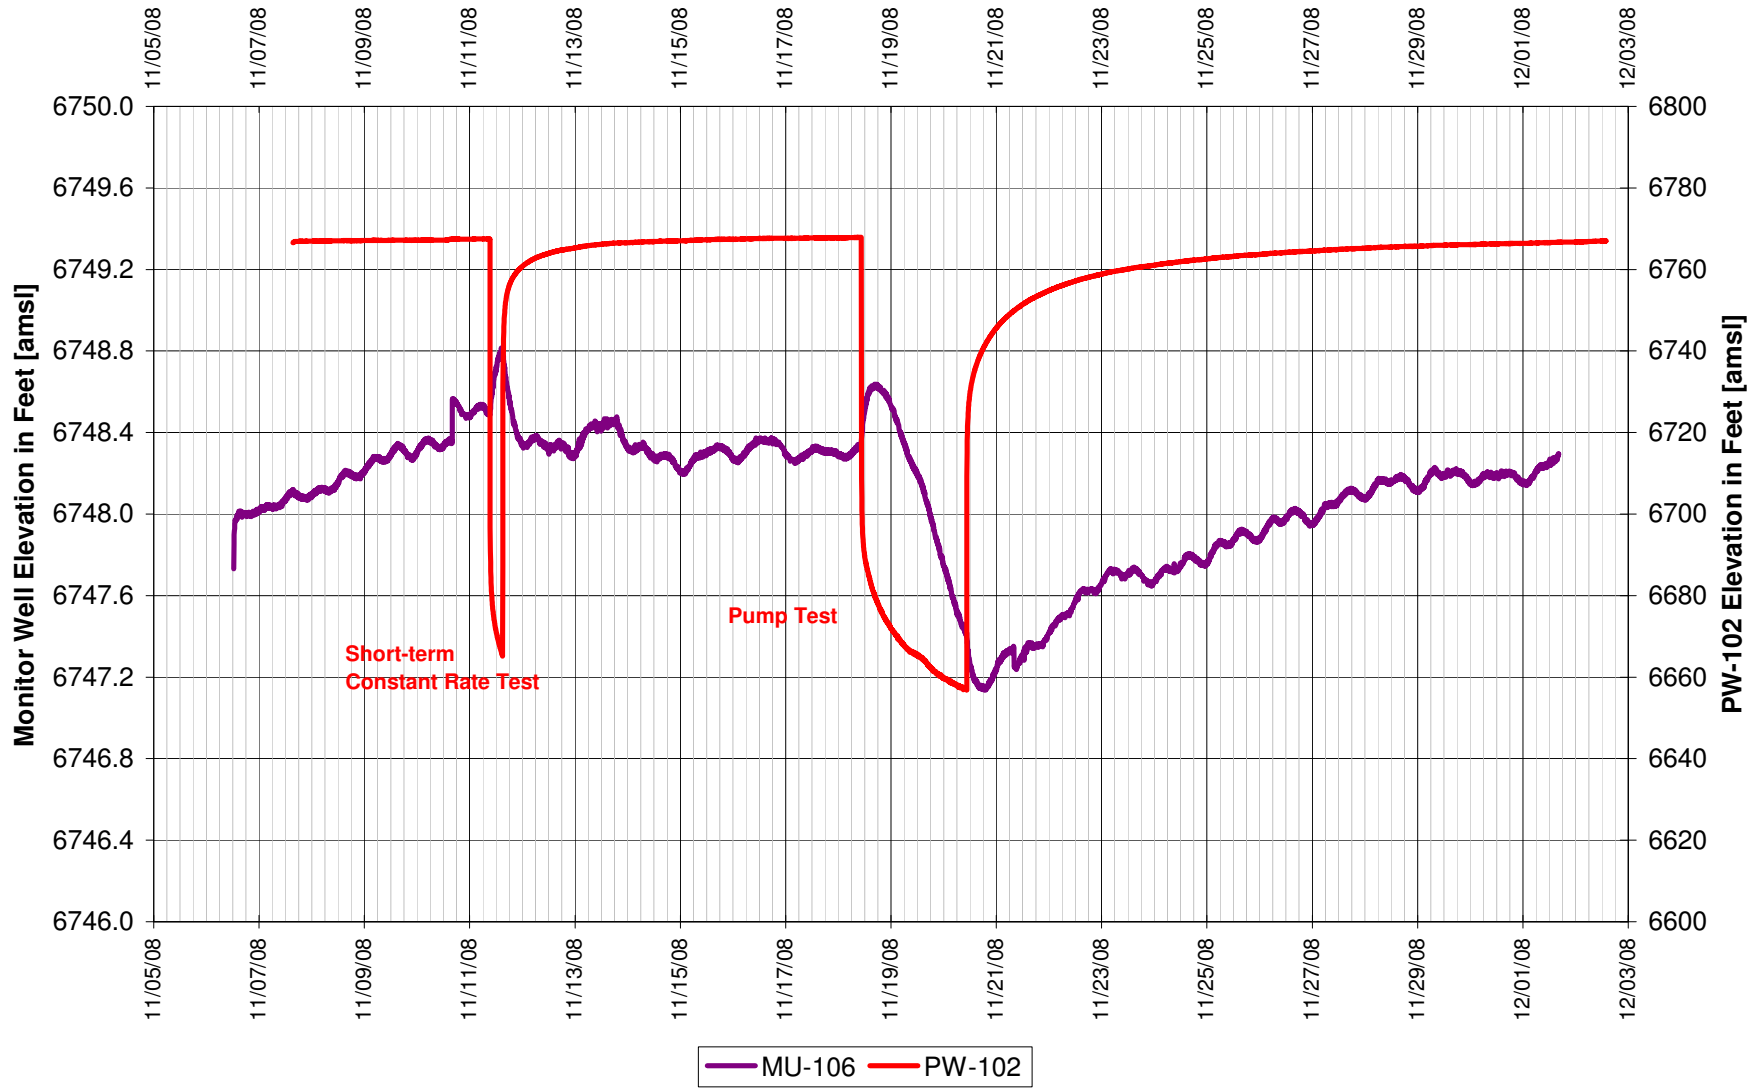

UR Energy
Lost Creek Mine Unit 1
North Test, North Side of Fault
'UKM' Sand Underlying Monitor Well