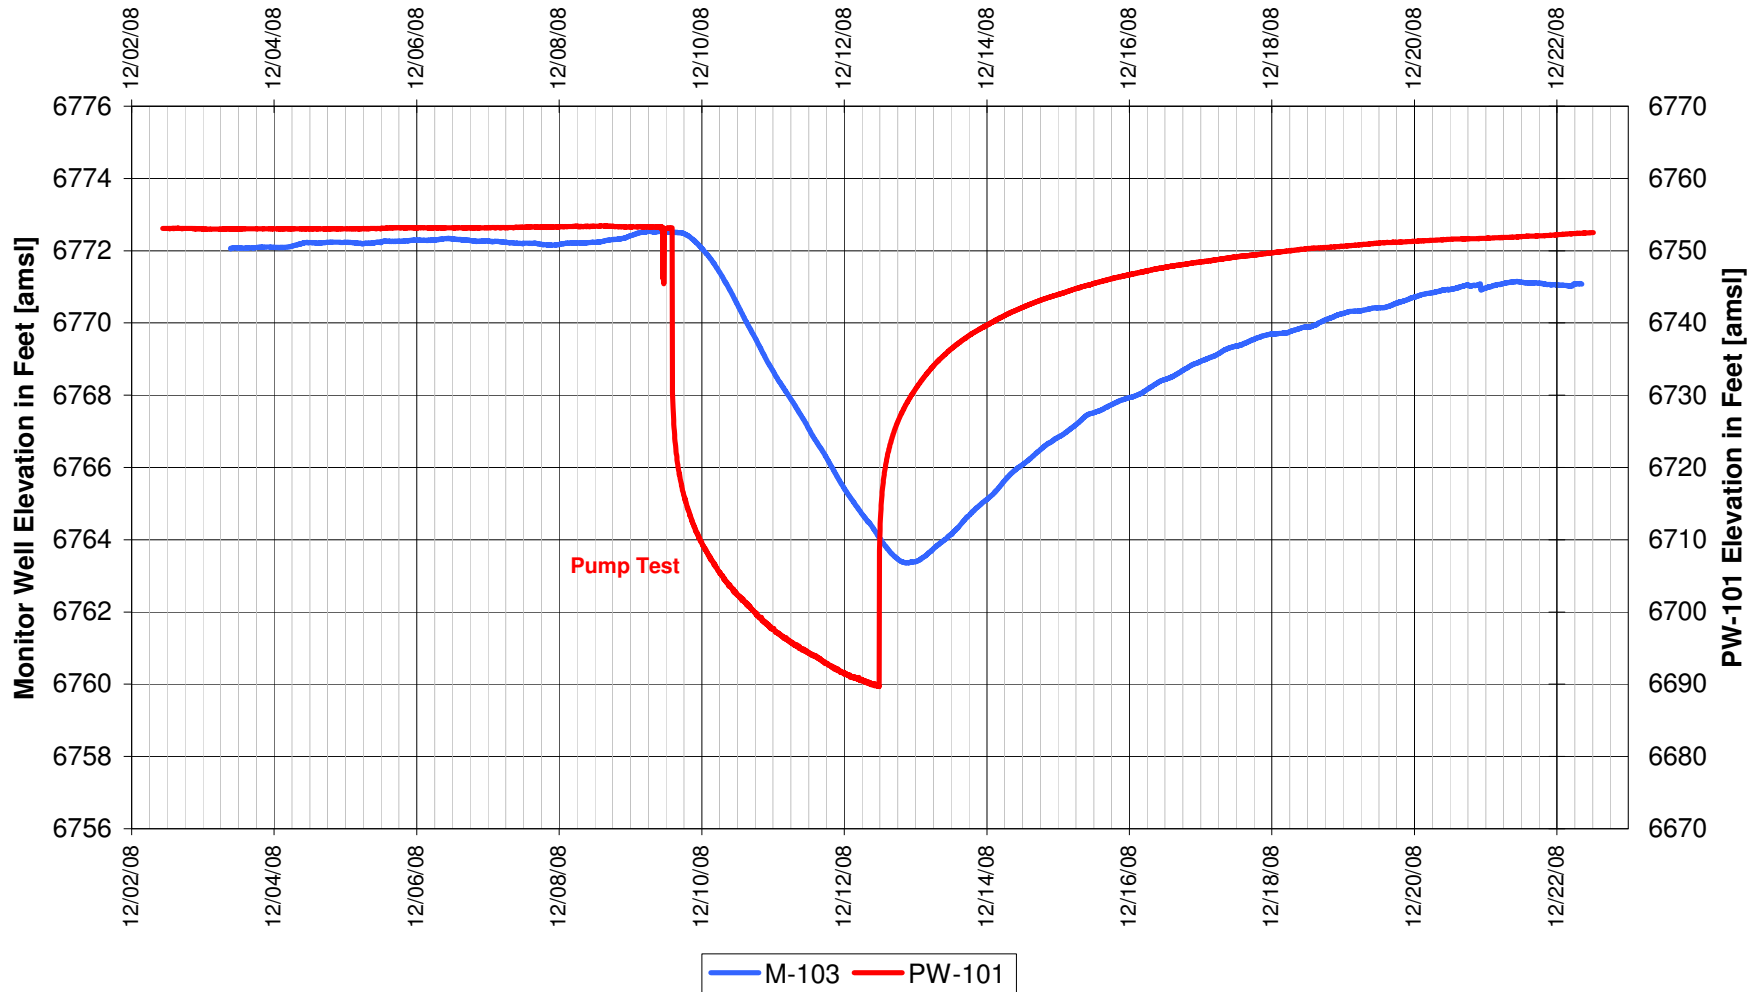

UR Energy
Lost Creek Mine Unit 1
South Test, South Side of Fault
'HJ' Sand Production Zone Monitor Well