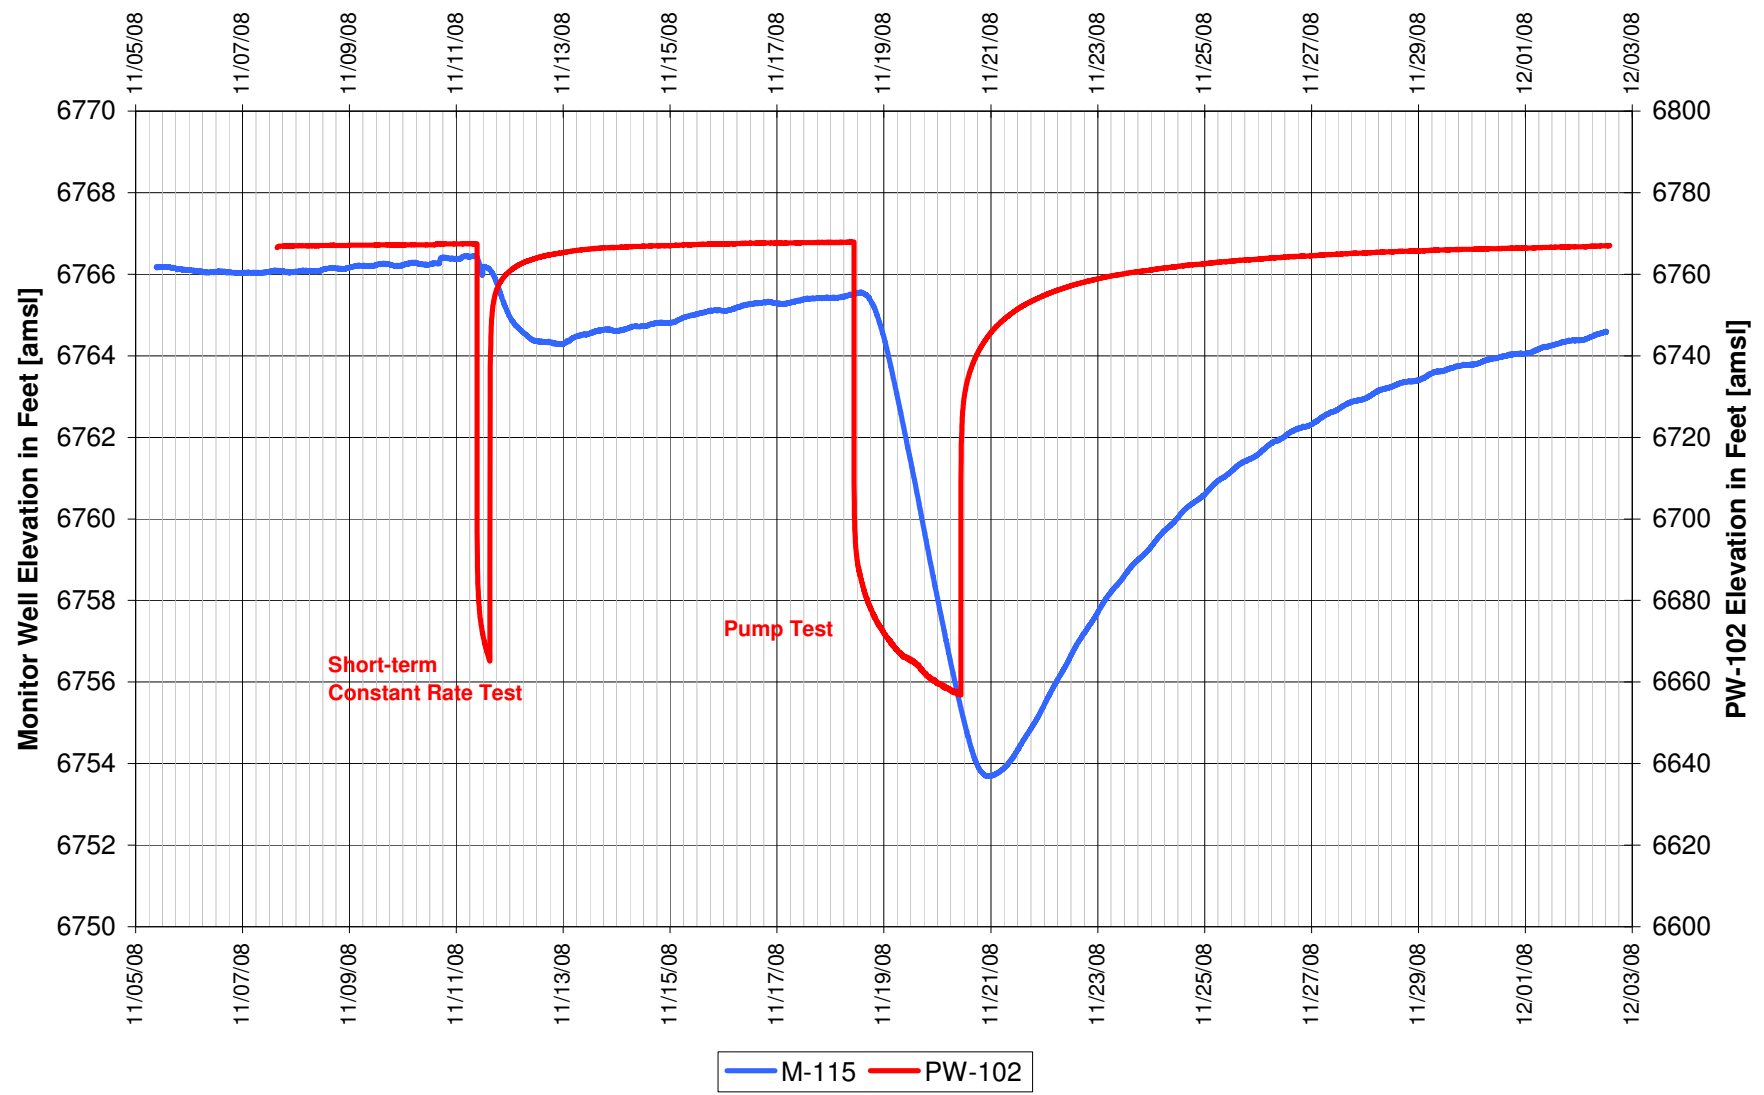

UR Energy
Lost Creek Mine Unit 1
North Test, North Side of Fault
'HJ' Sand Production Zone Monitor Well