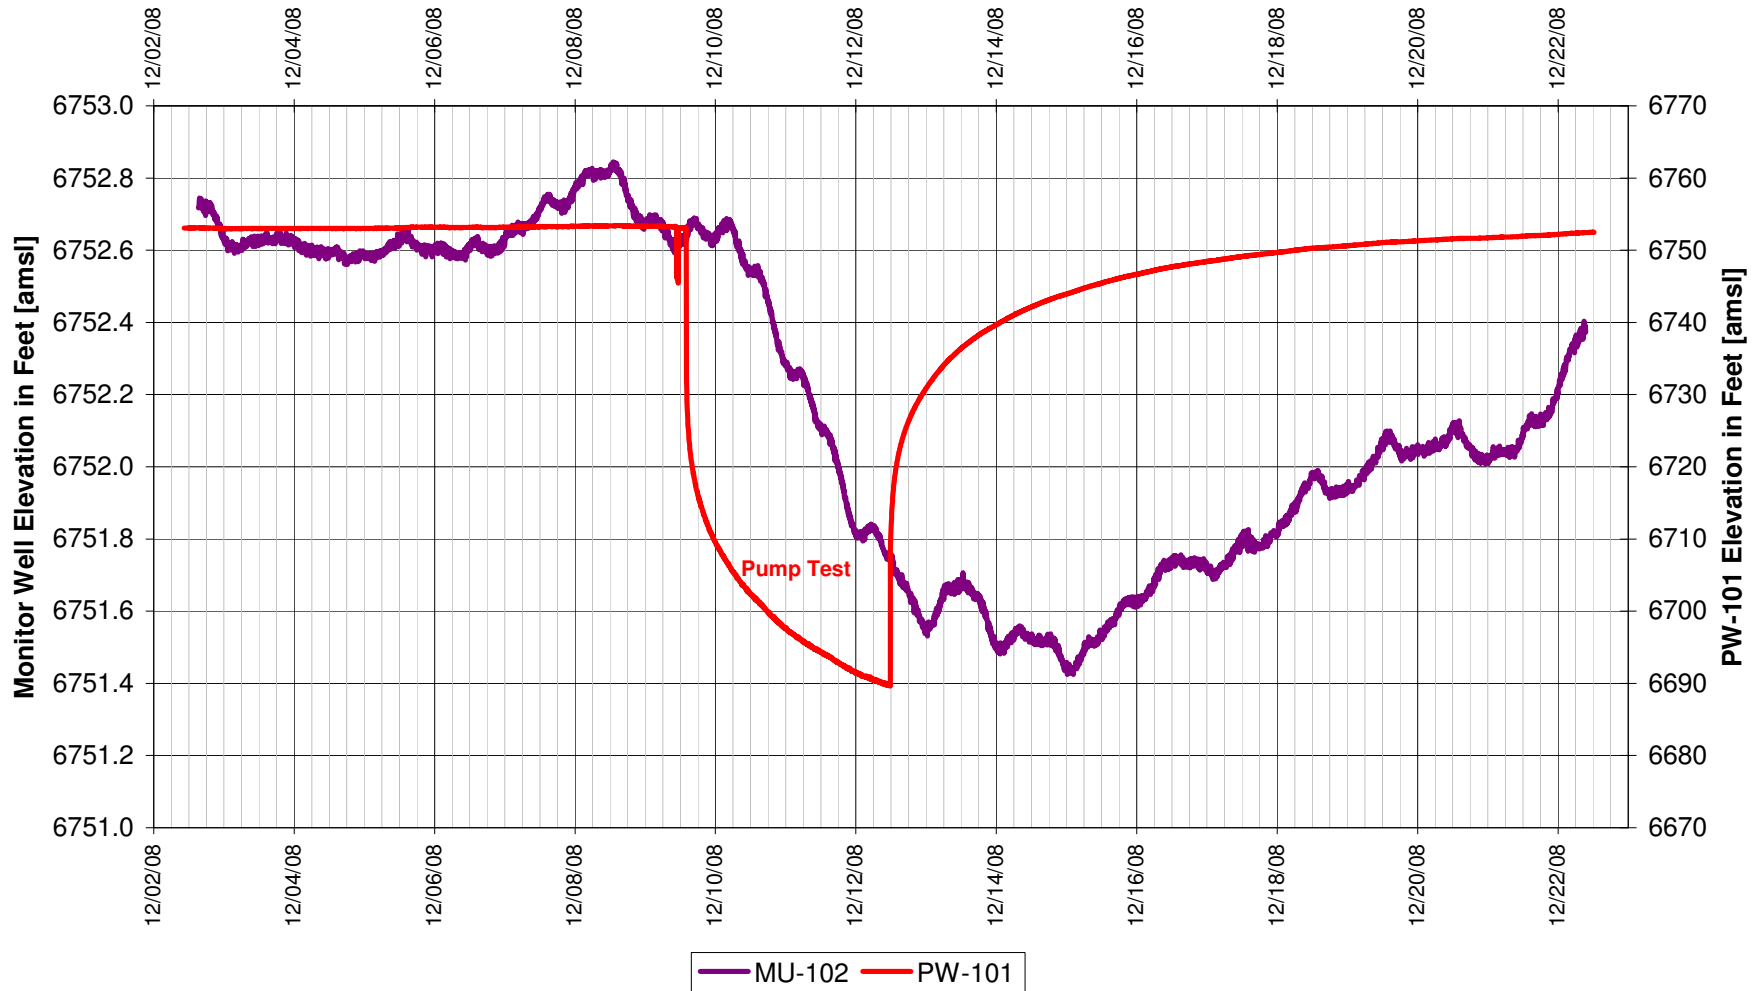

UR Energy
Lost Creek Mine Unit 1
South Test, South Side of Fault
'UKM' Sand Underlying Monitor Well