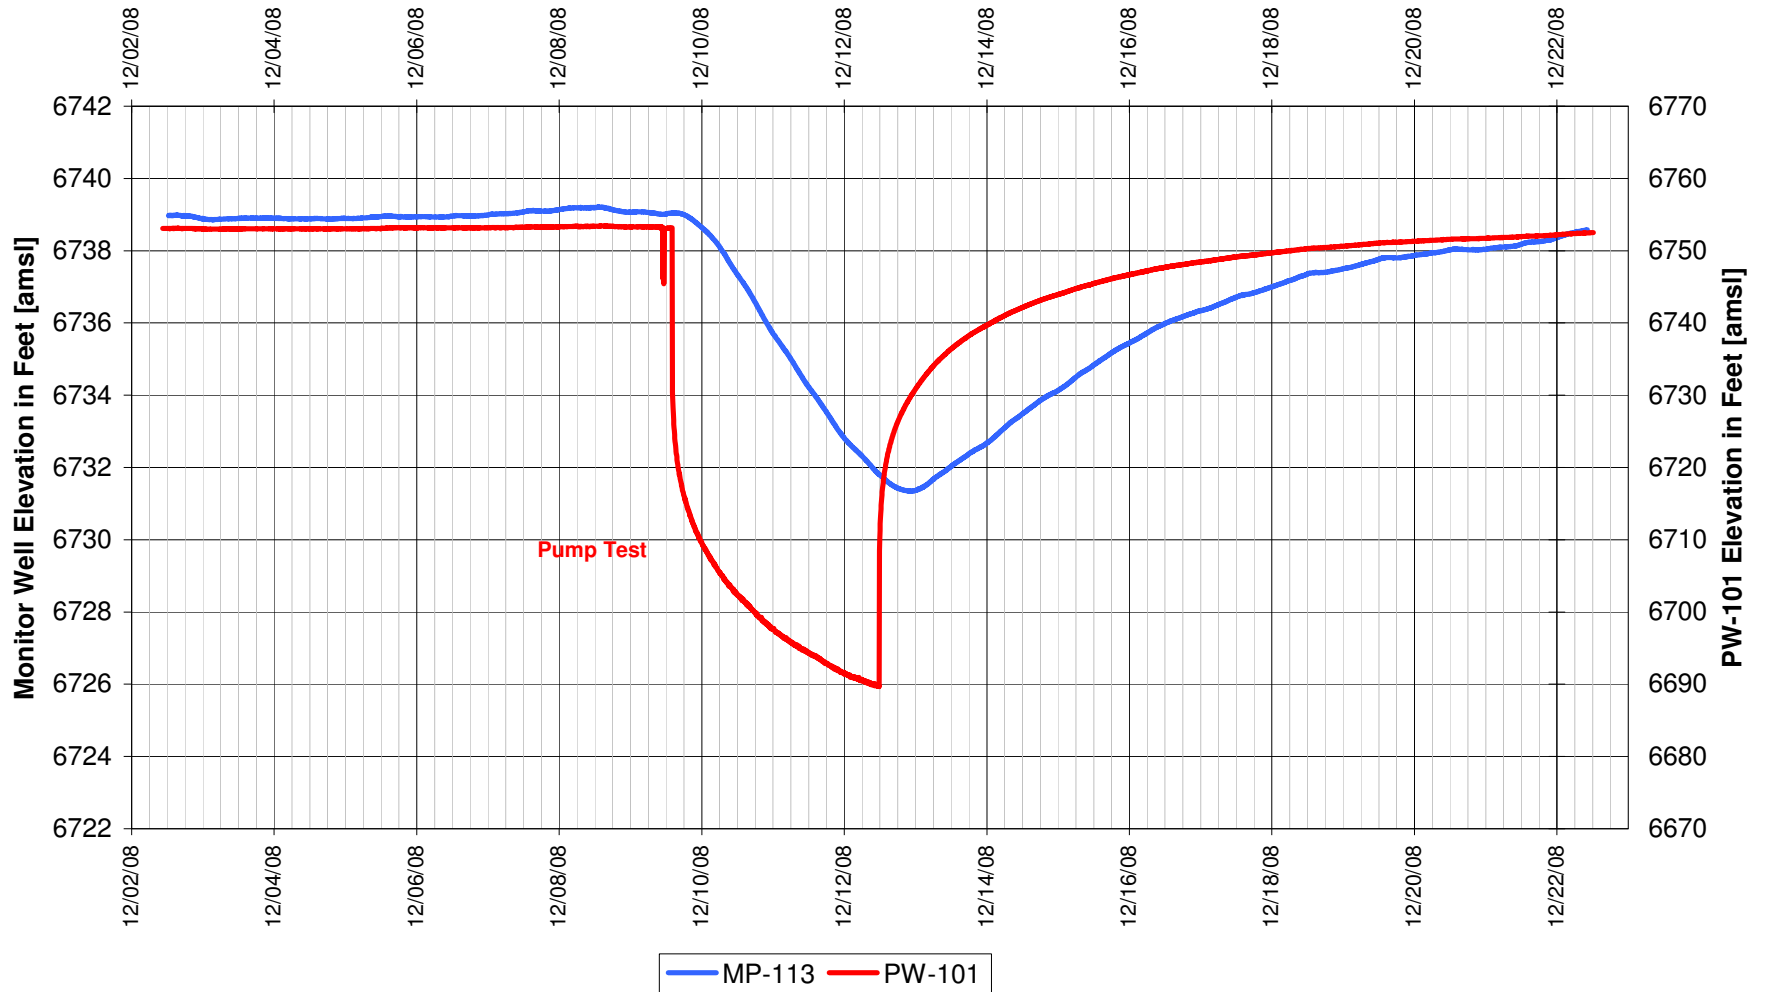

UR Energy
Lost Creek Mine Unit 1
South Test, South Side of Fault
'HJ' Sand Production Zone Monitor Well