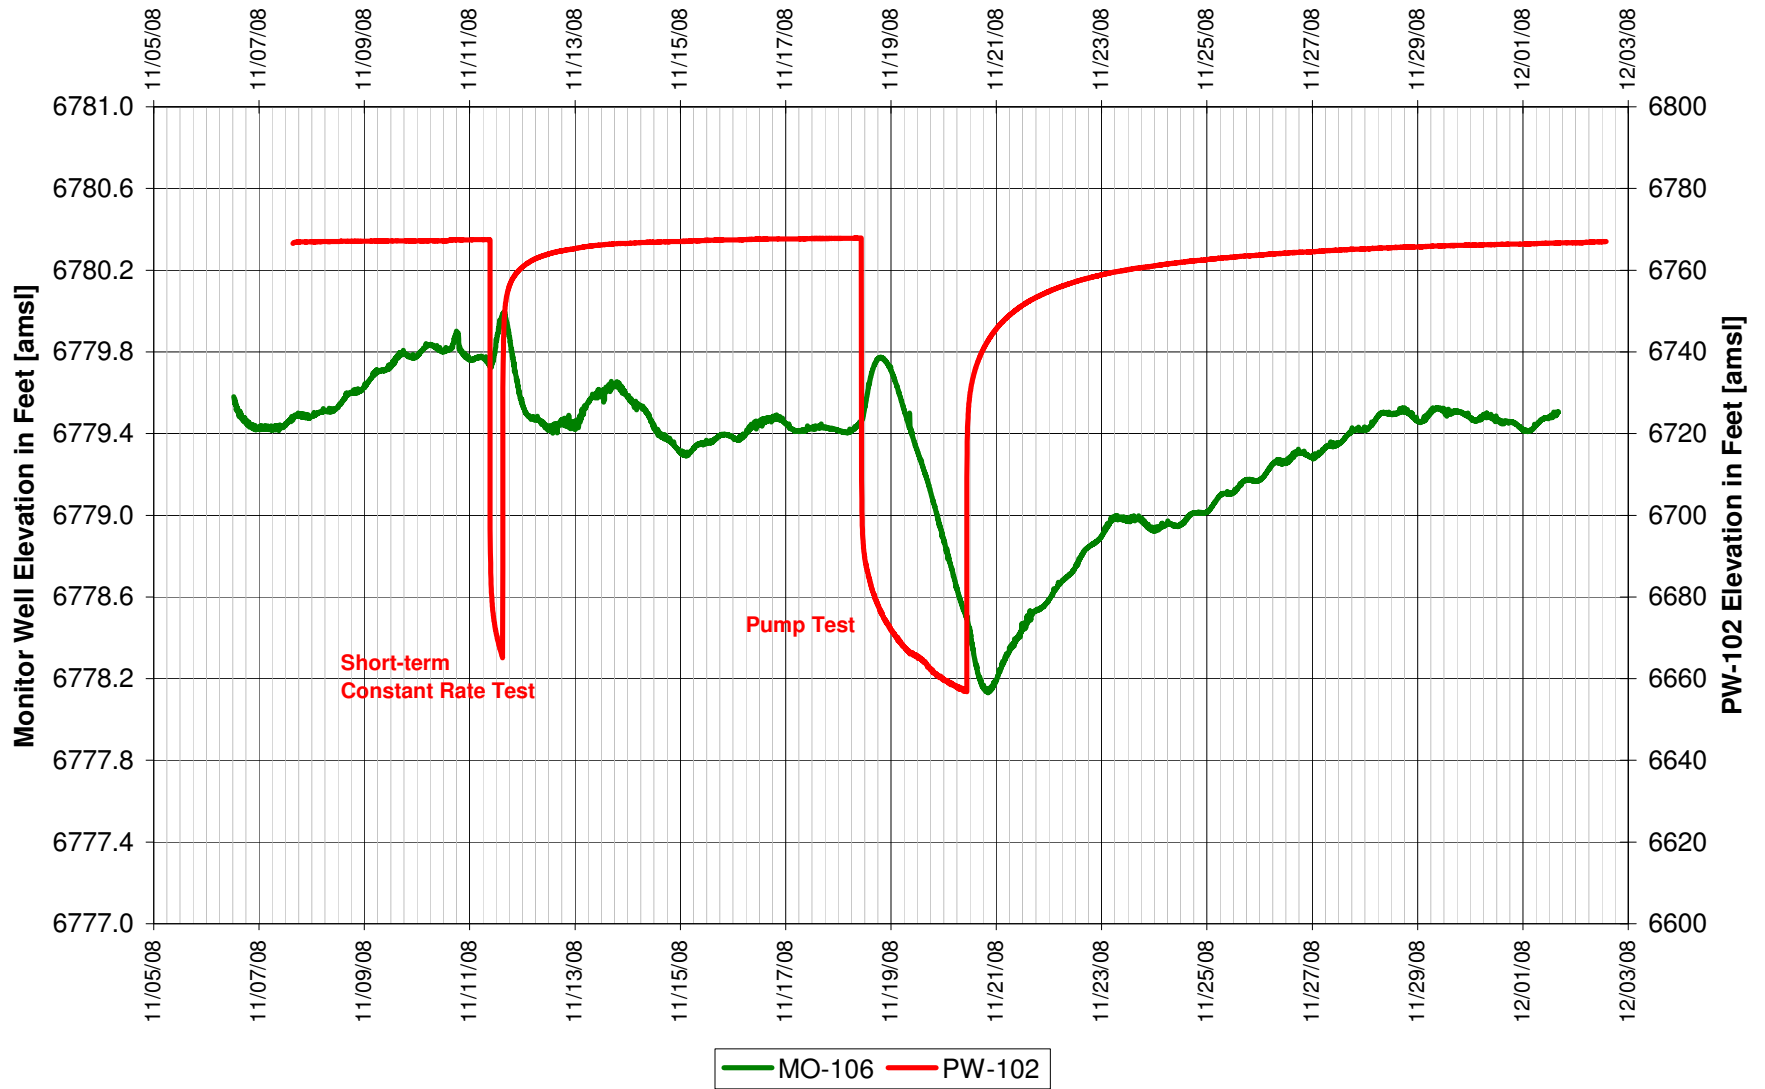

UR Energy
Lost Creek Mine Unit 1
North Test, North Side of Fault
'LFG' Sand Overlying Monitor Well