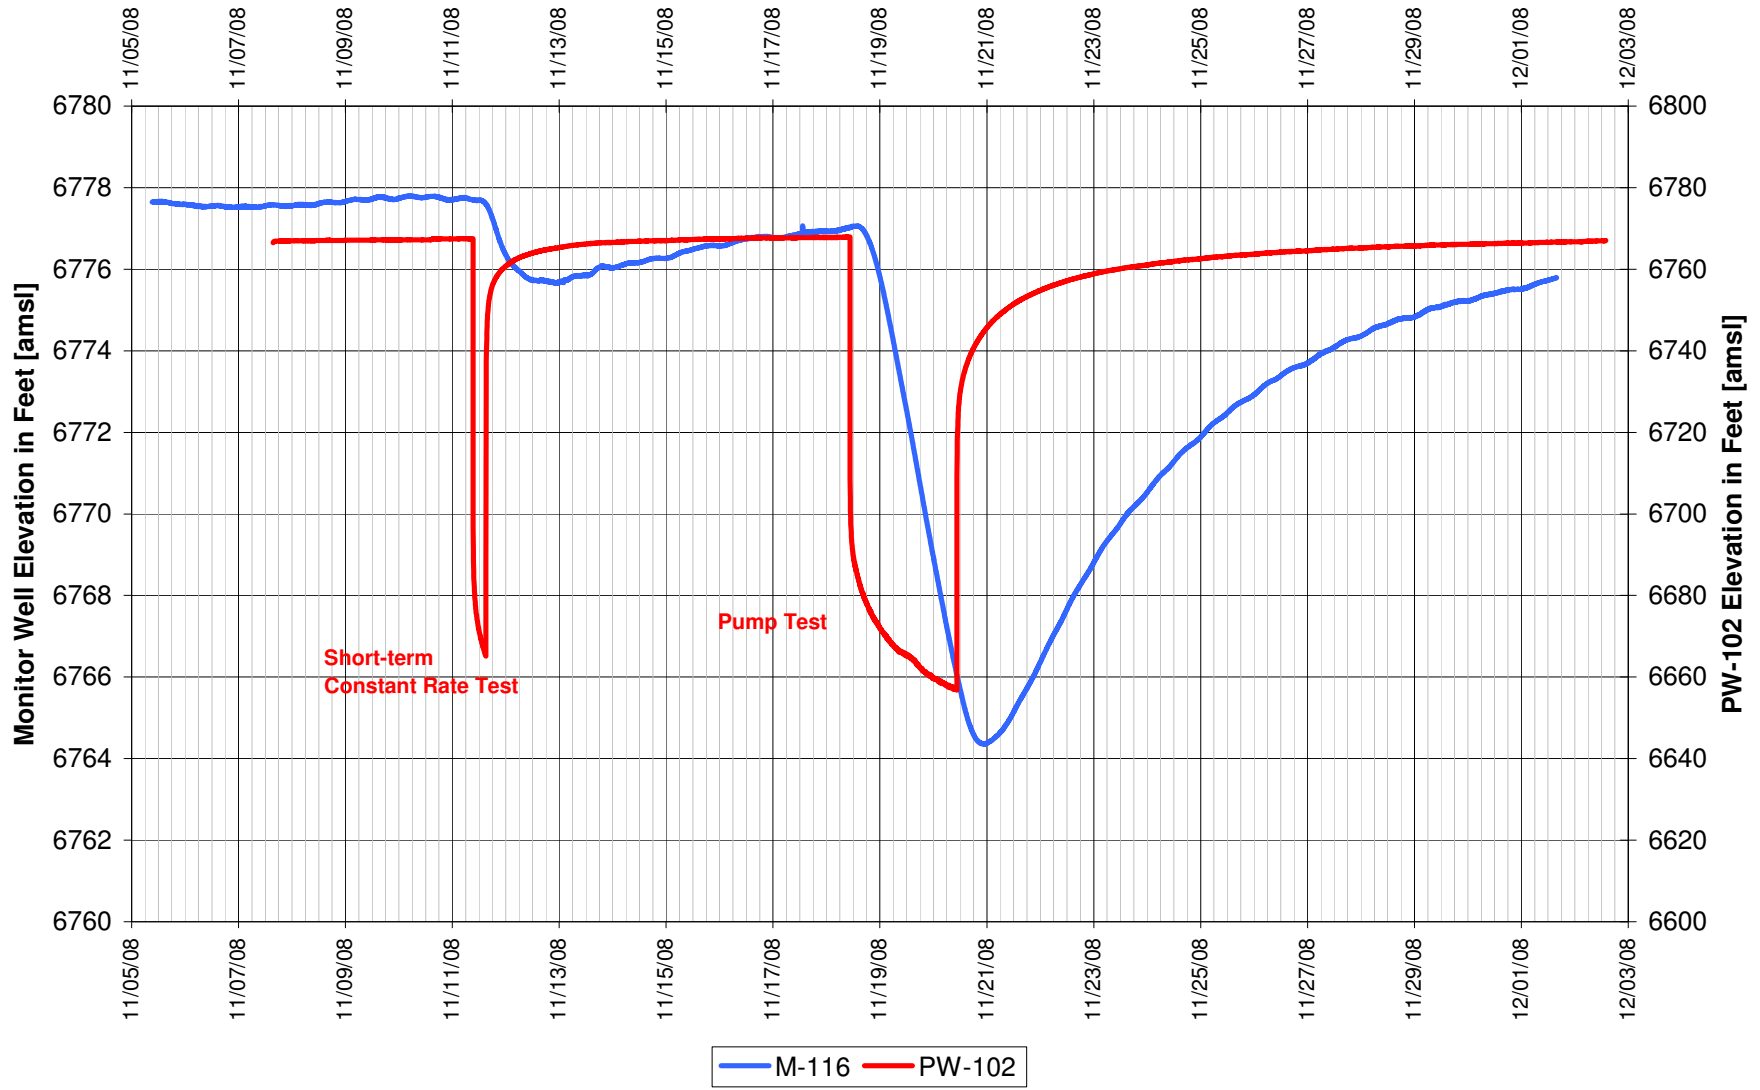

UR Energy
Lost Creek Mine Unit 1
North Test, North Side of Fault
'HJ' Sand Production Zone Monitor Well