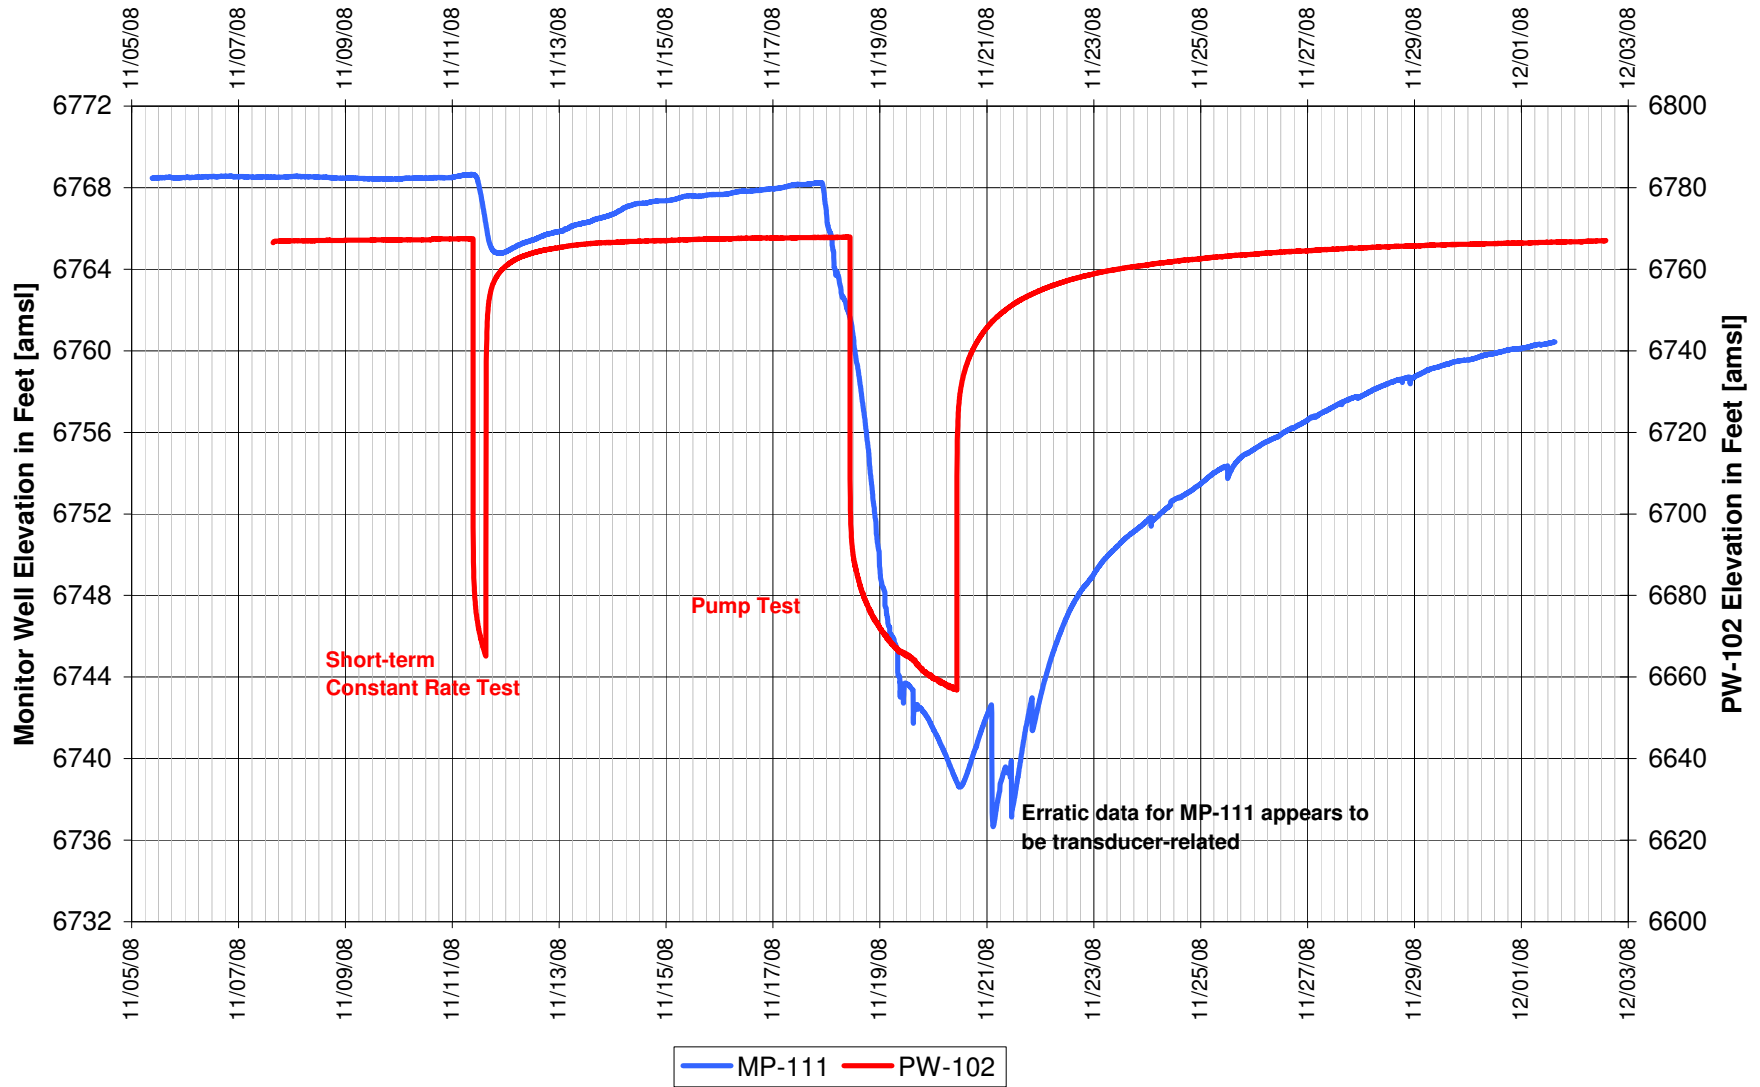

**UR Energy
Lost Creek Mine Unit 1
North Test, North Side of Fault
'HJ' Sand Production Zone Monitor Well**