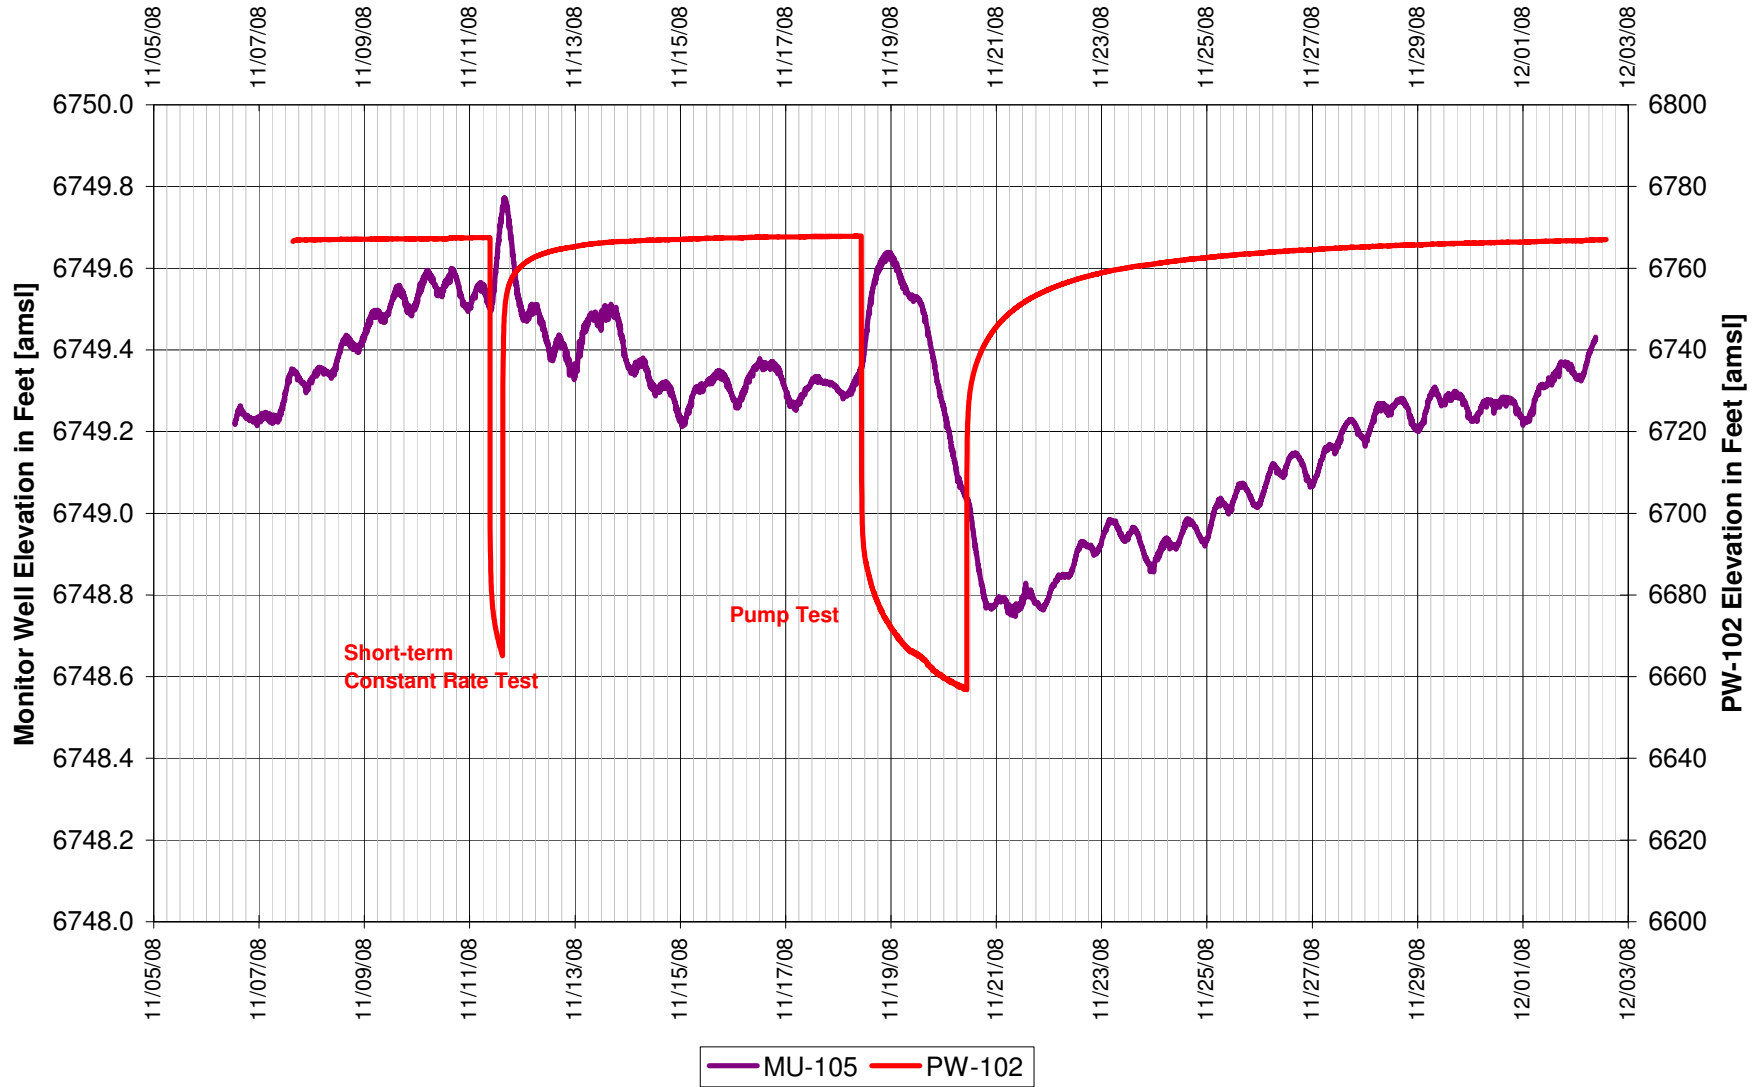

UR Energy
Lost Creek Mine Unit 1
North Test, North Side of Fault
'UKM' Sand Underlying Monitor Well