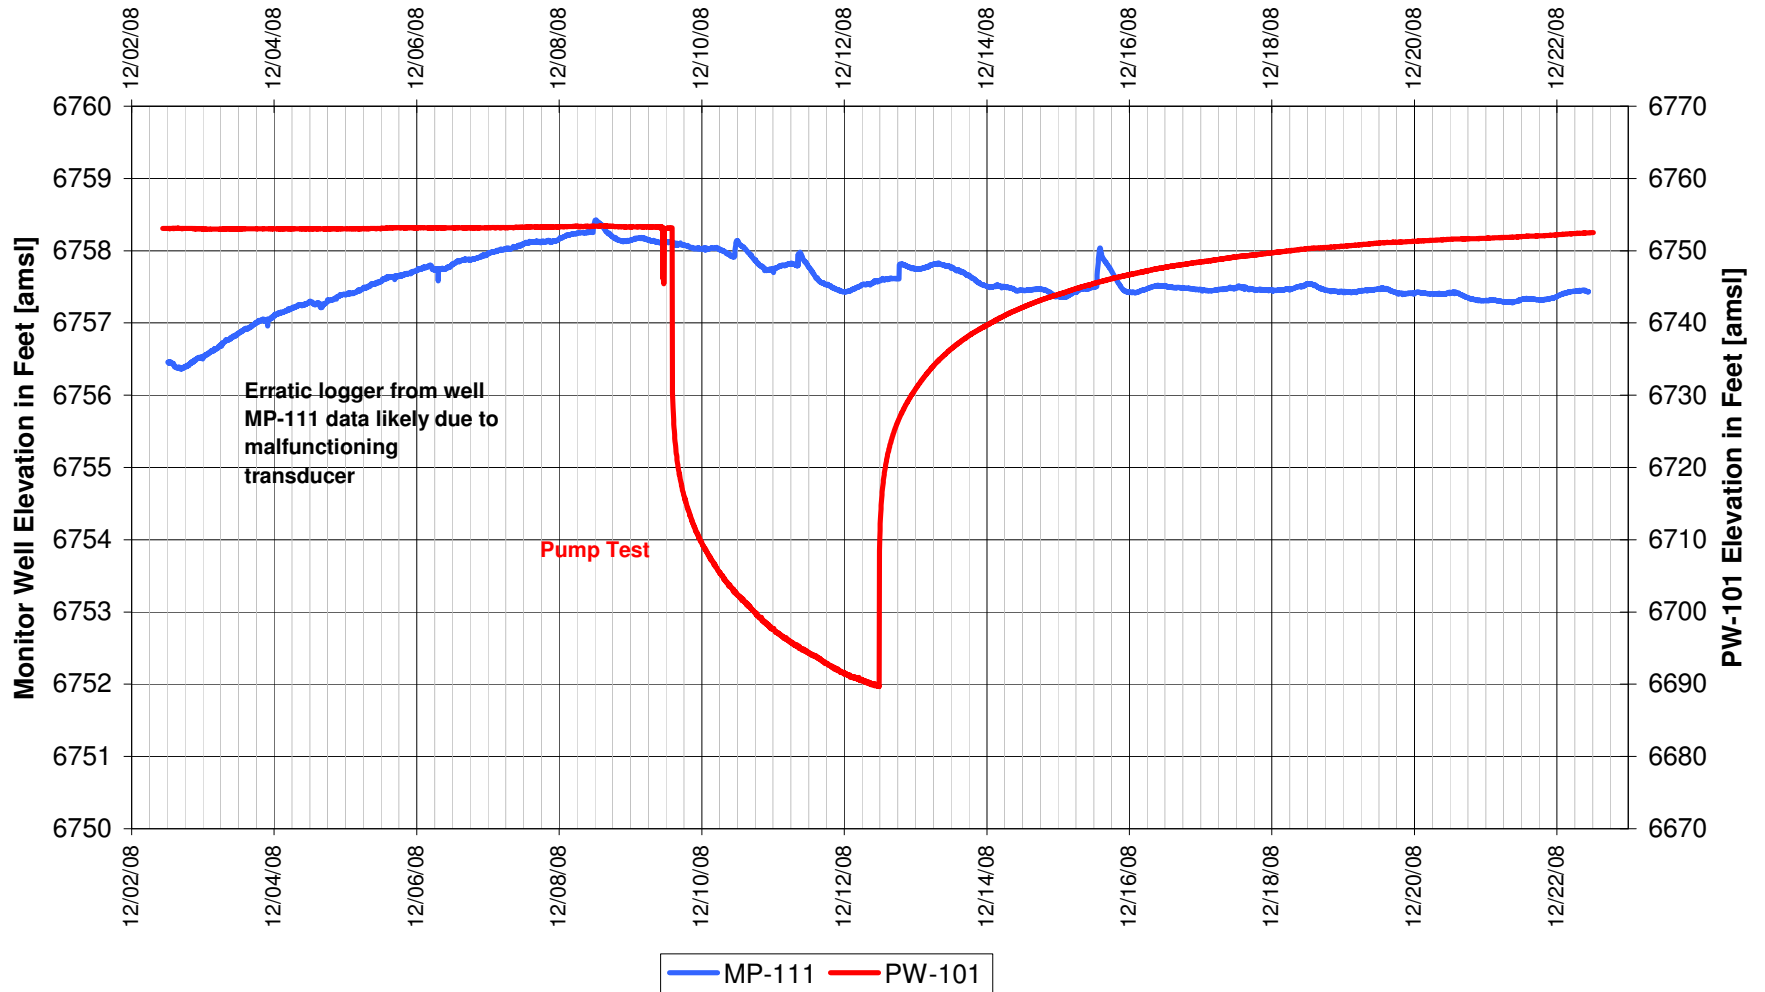

UR Energy
Lost Creek Mine Unit 1
South Test, North Side of Fault
'HJ' Sand Production Zone Monitor Well