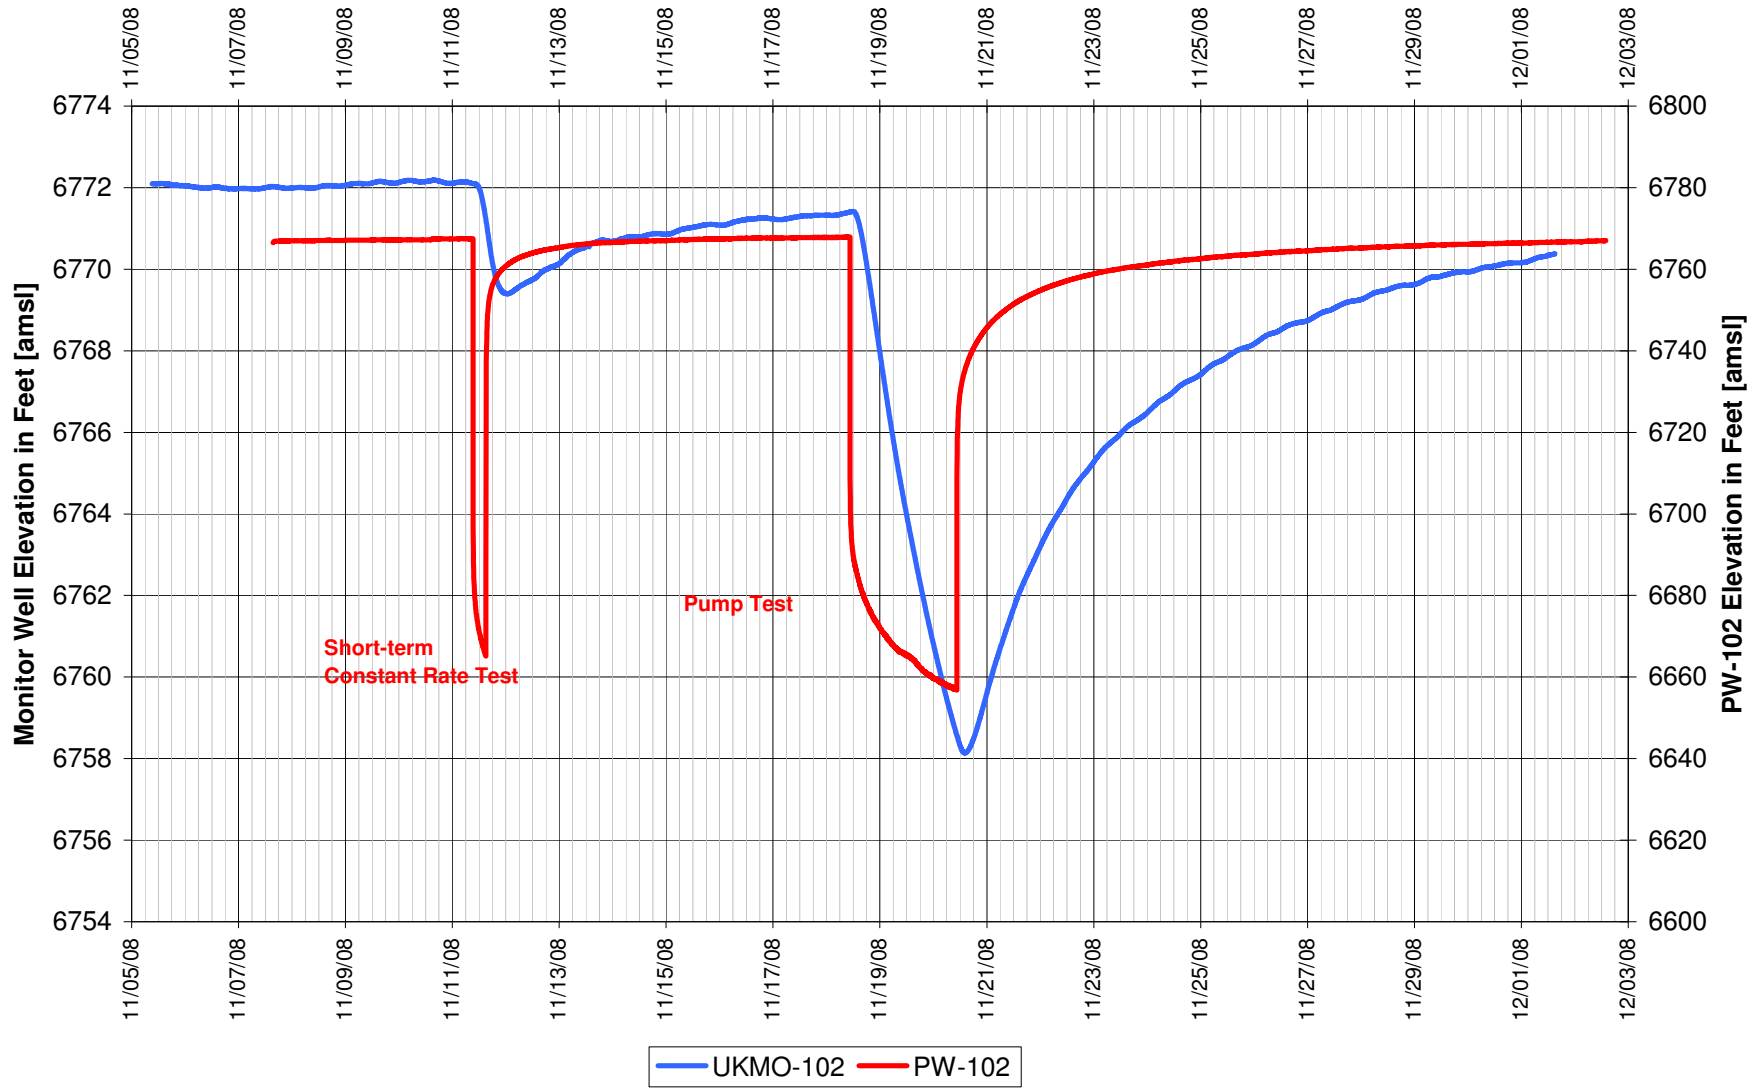

UR Energy
Lost Creek Mine Unit 1
North Test, North Side of Fault
'HJ' Sand Production Zone Monitor Well