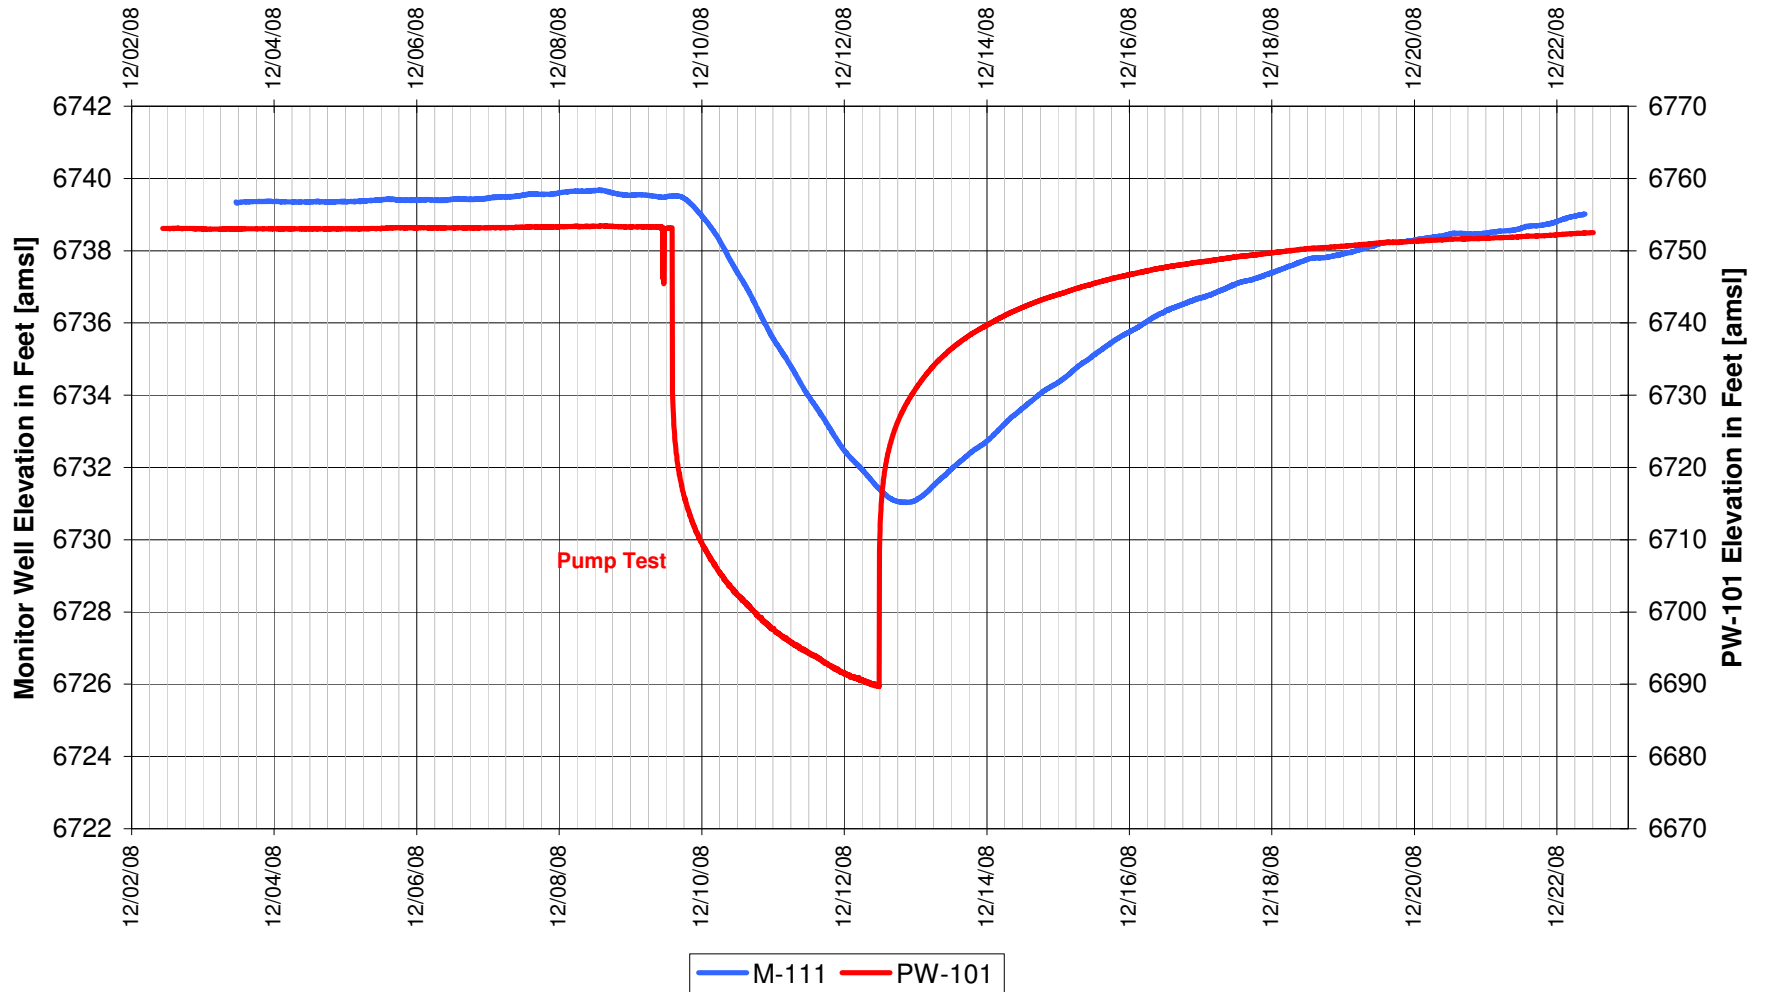

UR Energy
Lost Creek Mine Unit 1
South Test, South Side of Fault
'HJ' Sand Production Zone Monitor Well