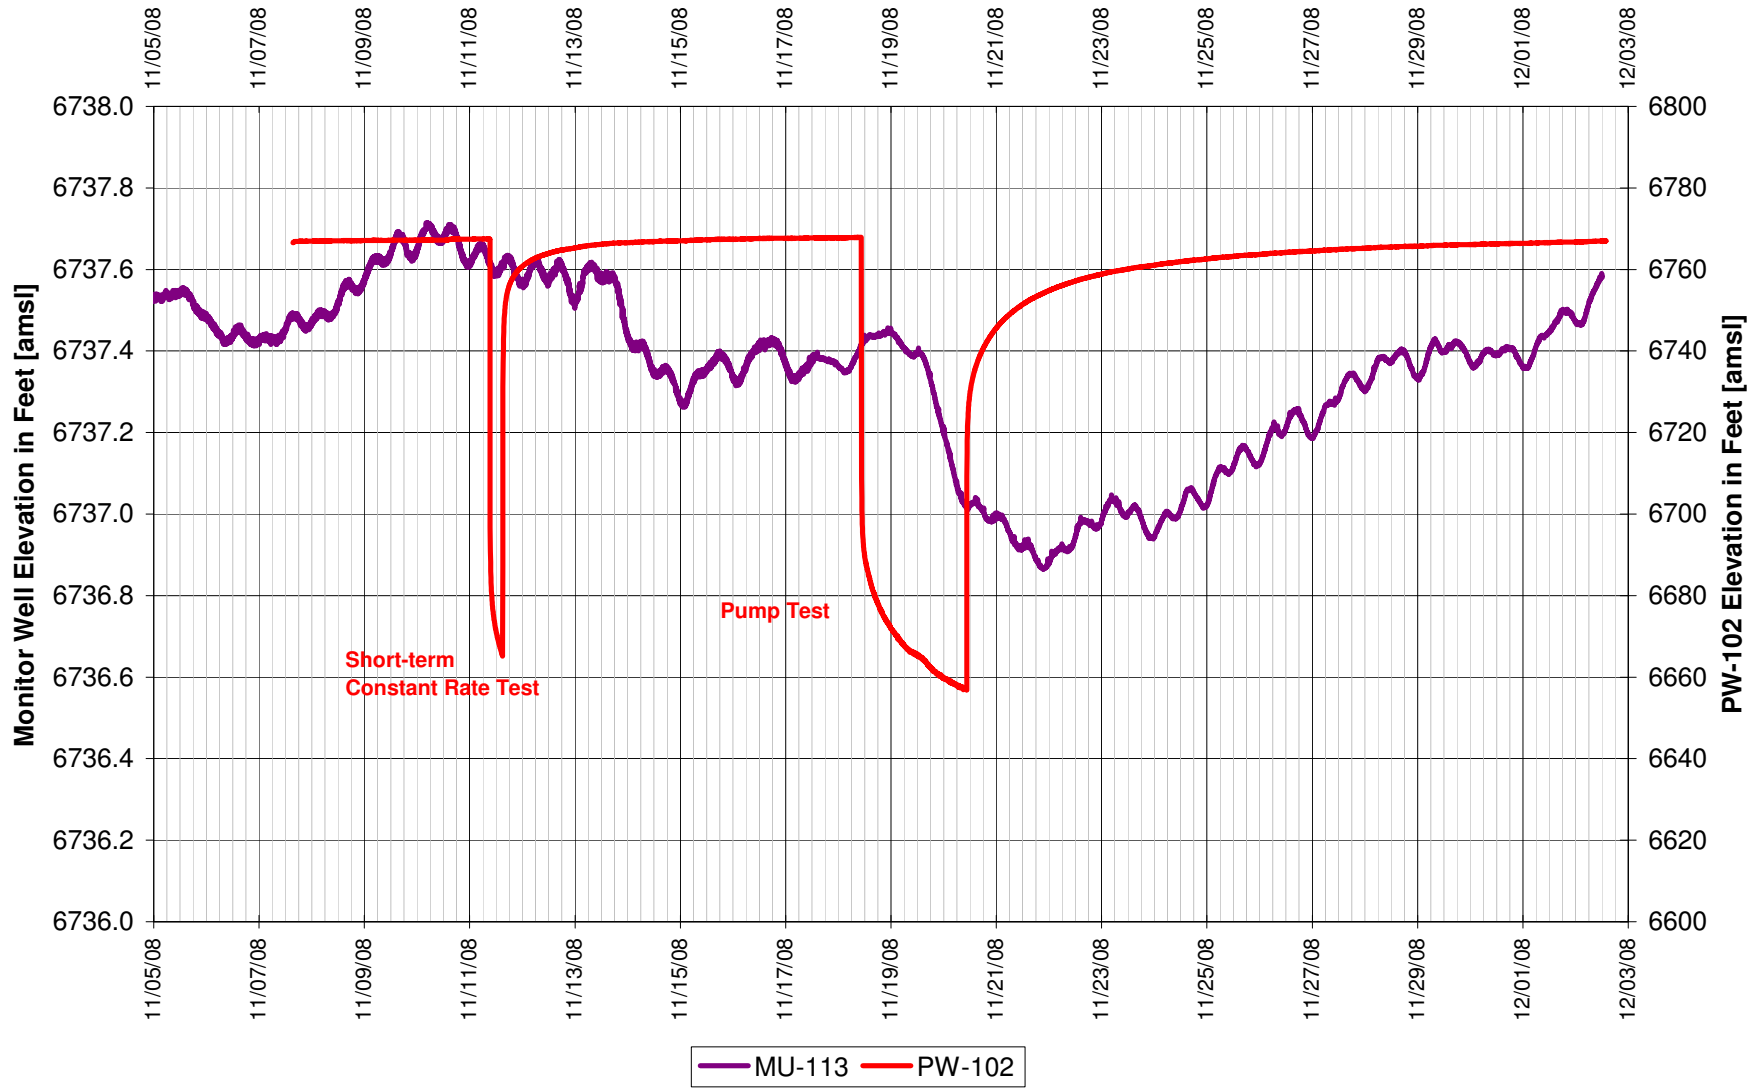

**UR Energy
Lost Creek Mine Unit 1
North Test, South Side of Fault
'UKM' Sand Underlying Monitor Well**