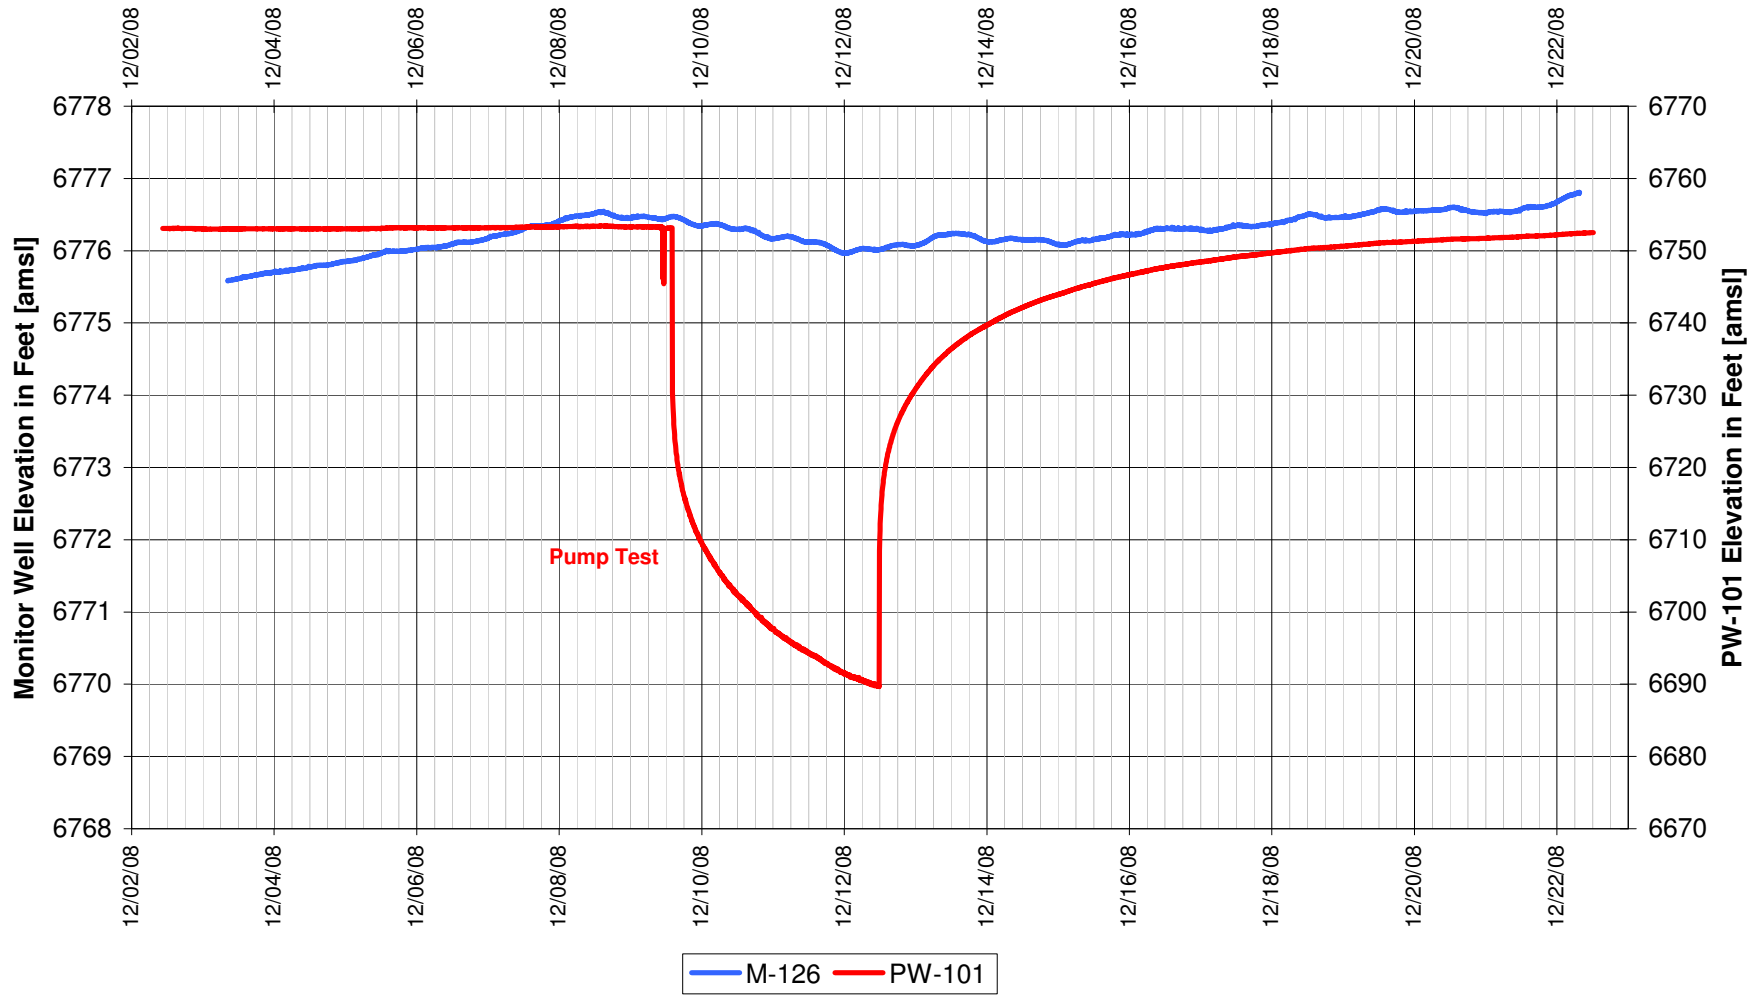

UR Energy
Lost Creek Mine Unit 1
South Test, North Side of Fault
'HJ' Sand Production Zone Monitor Well