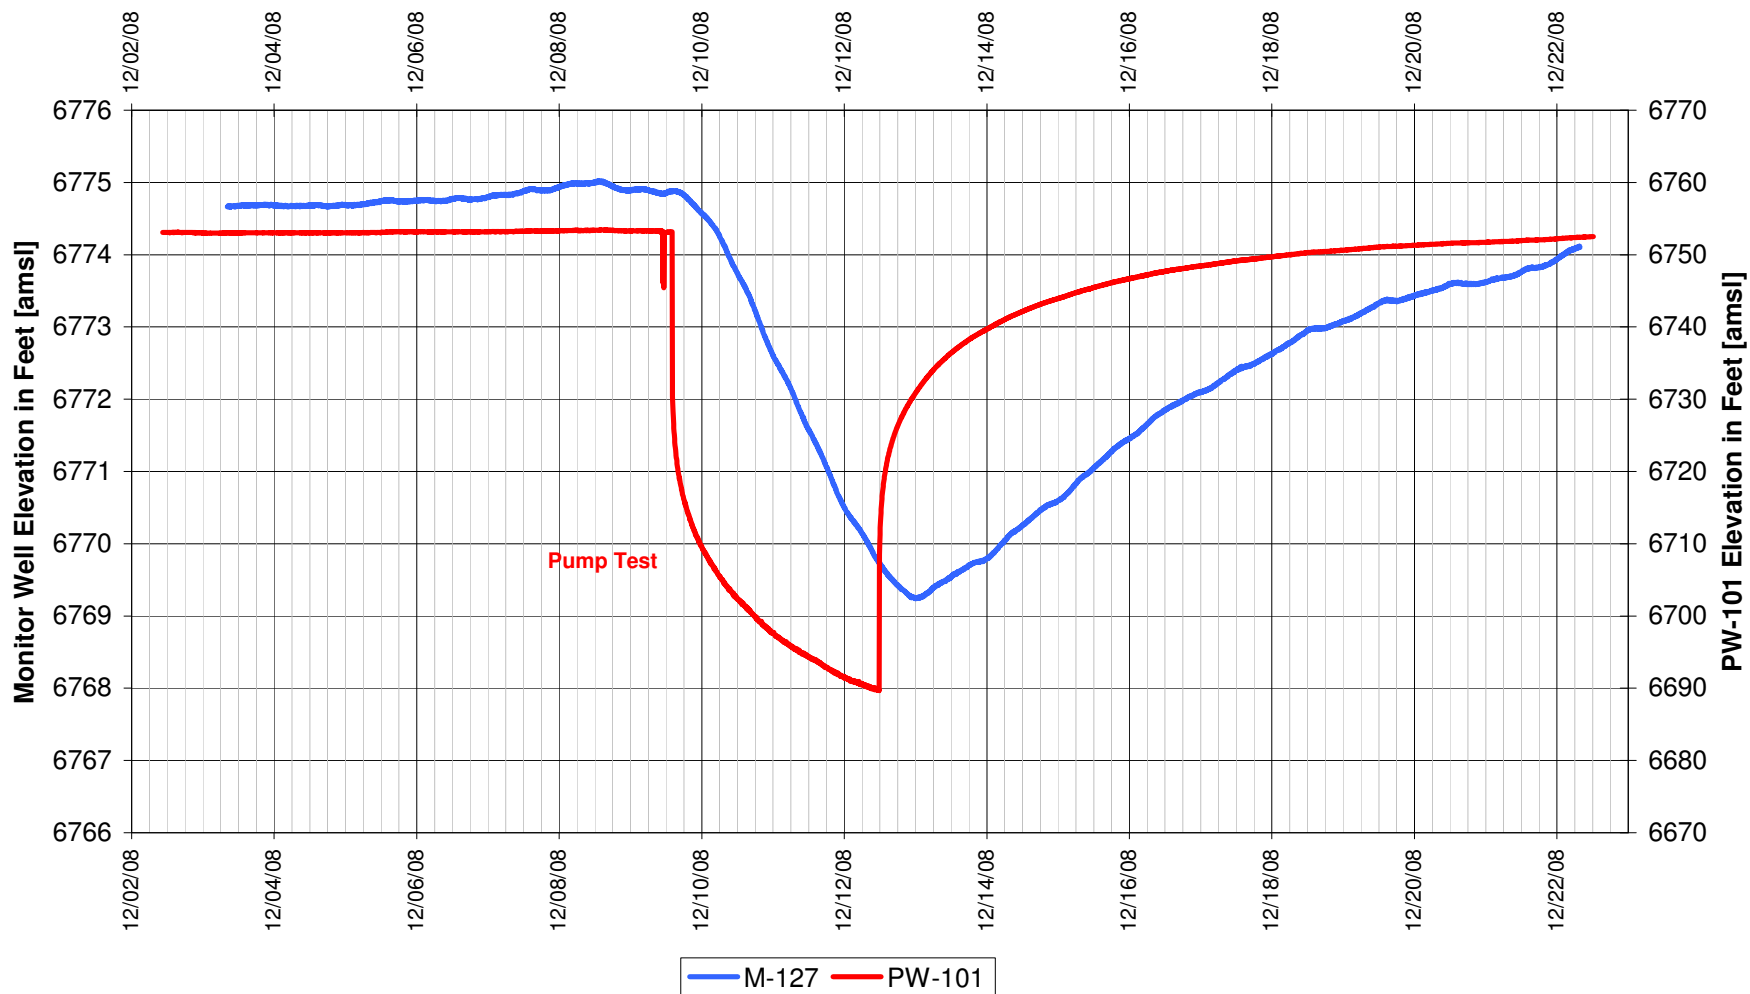

UR Energy
Lost Creek Mine Unit 1
South Test, South Side of Fault
'HJ' Sand Production Zone Monitor Well