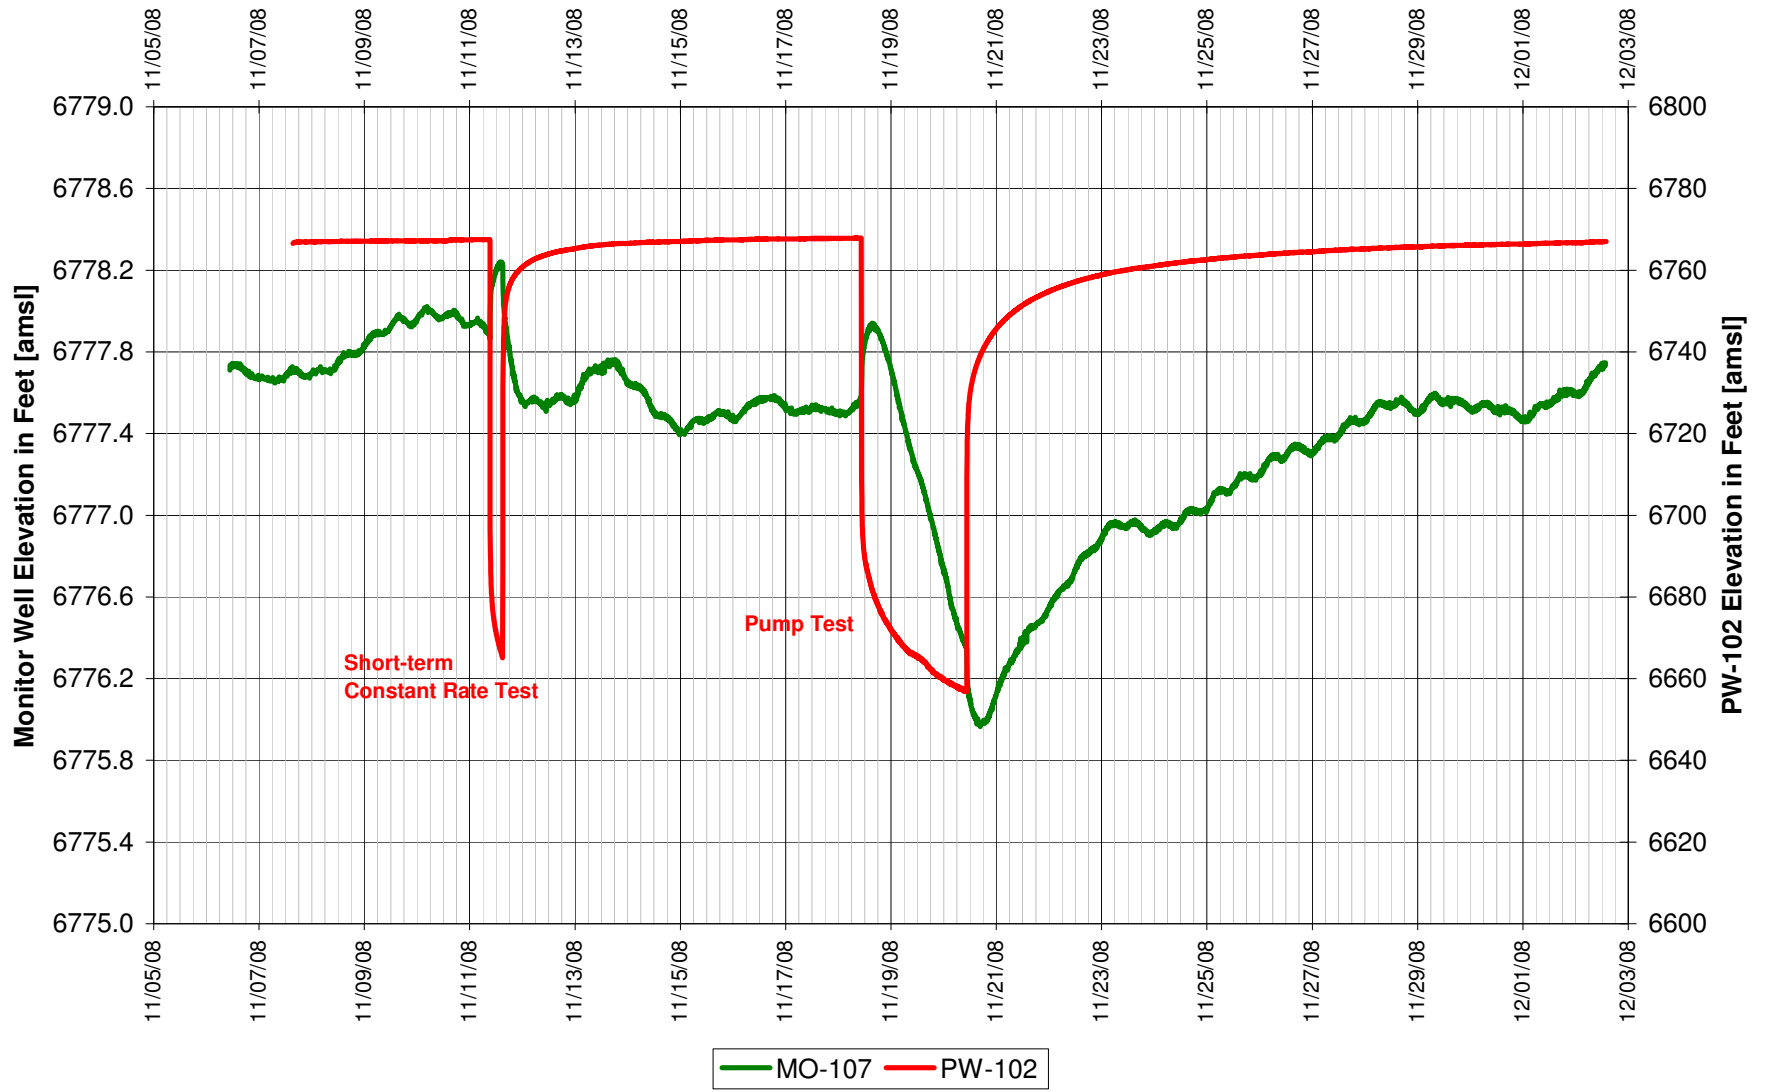

UR Energy
Lost Creek Mine Unit 1
North Test, North Side of Fault
'LFG' Sand Overlying Monitor Well