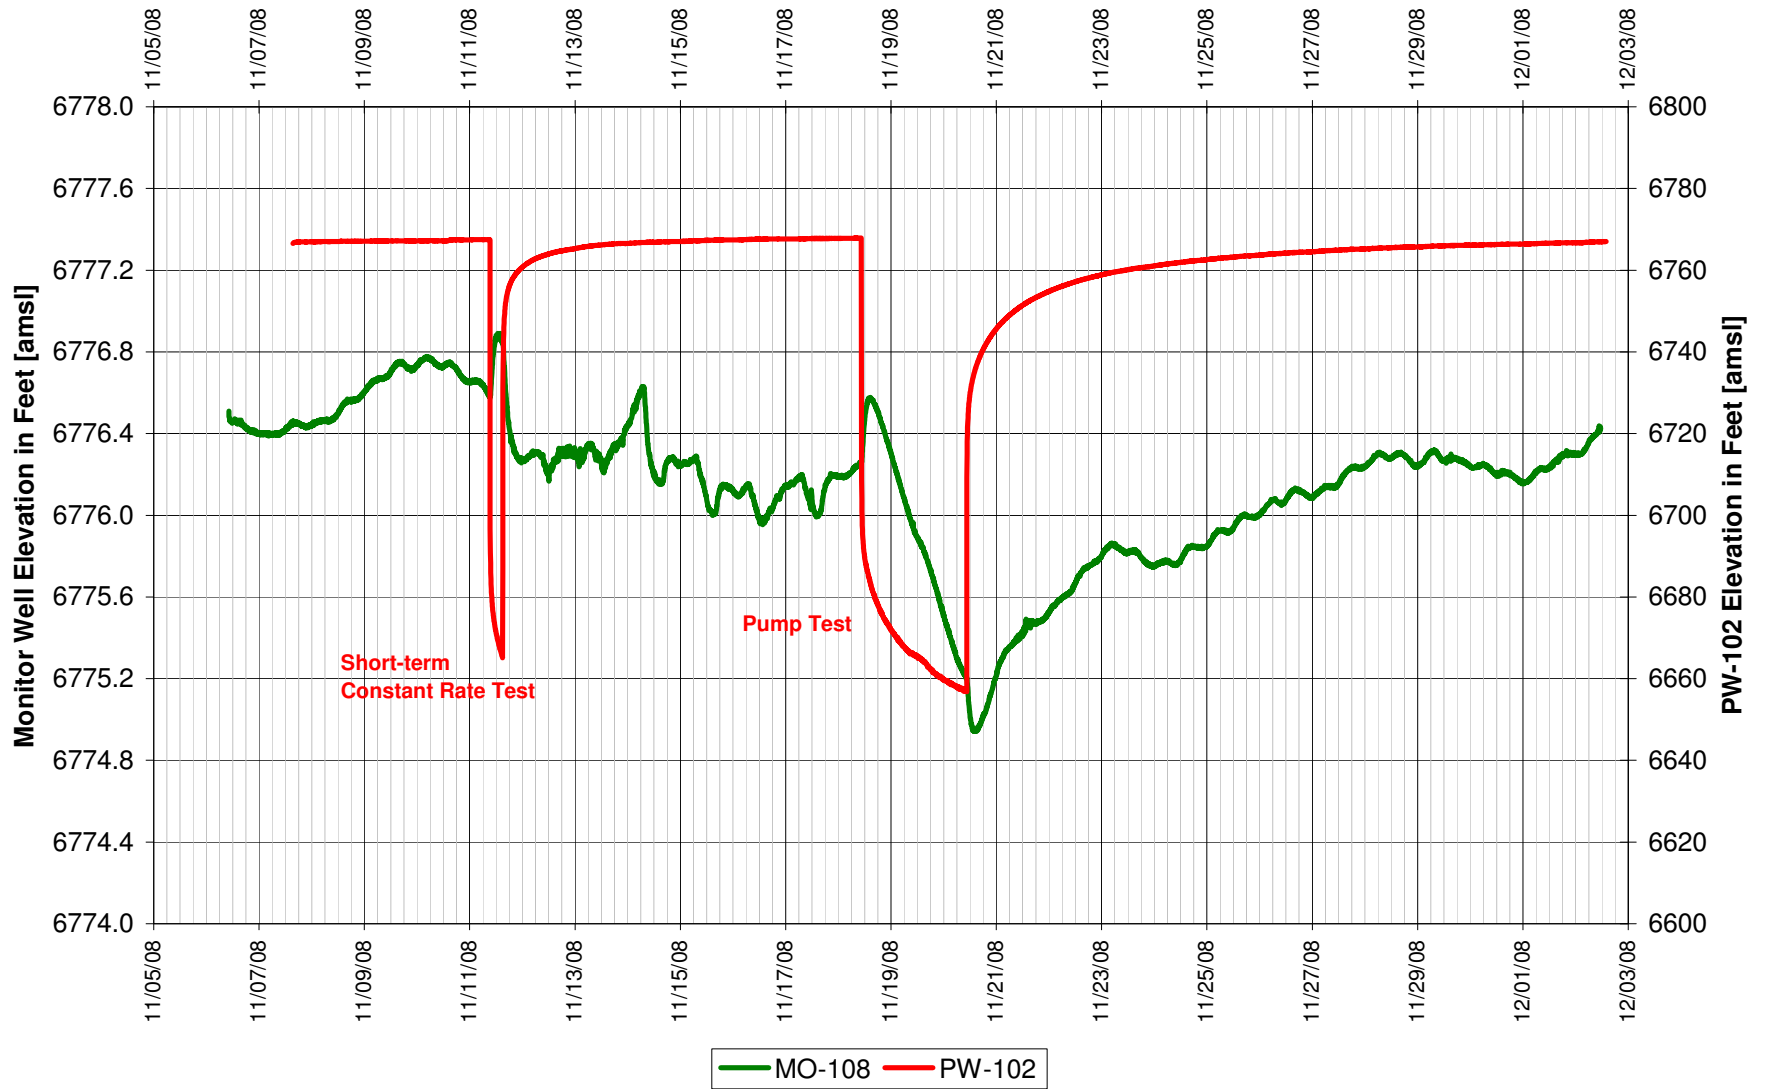

UR Energy
Lost Creek Mine Unit 1
North Test, North Side of Fault
'LFG' Sand Overlying Monitor Well