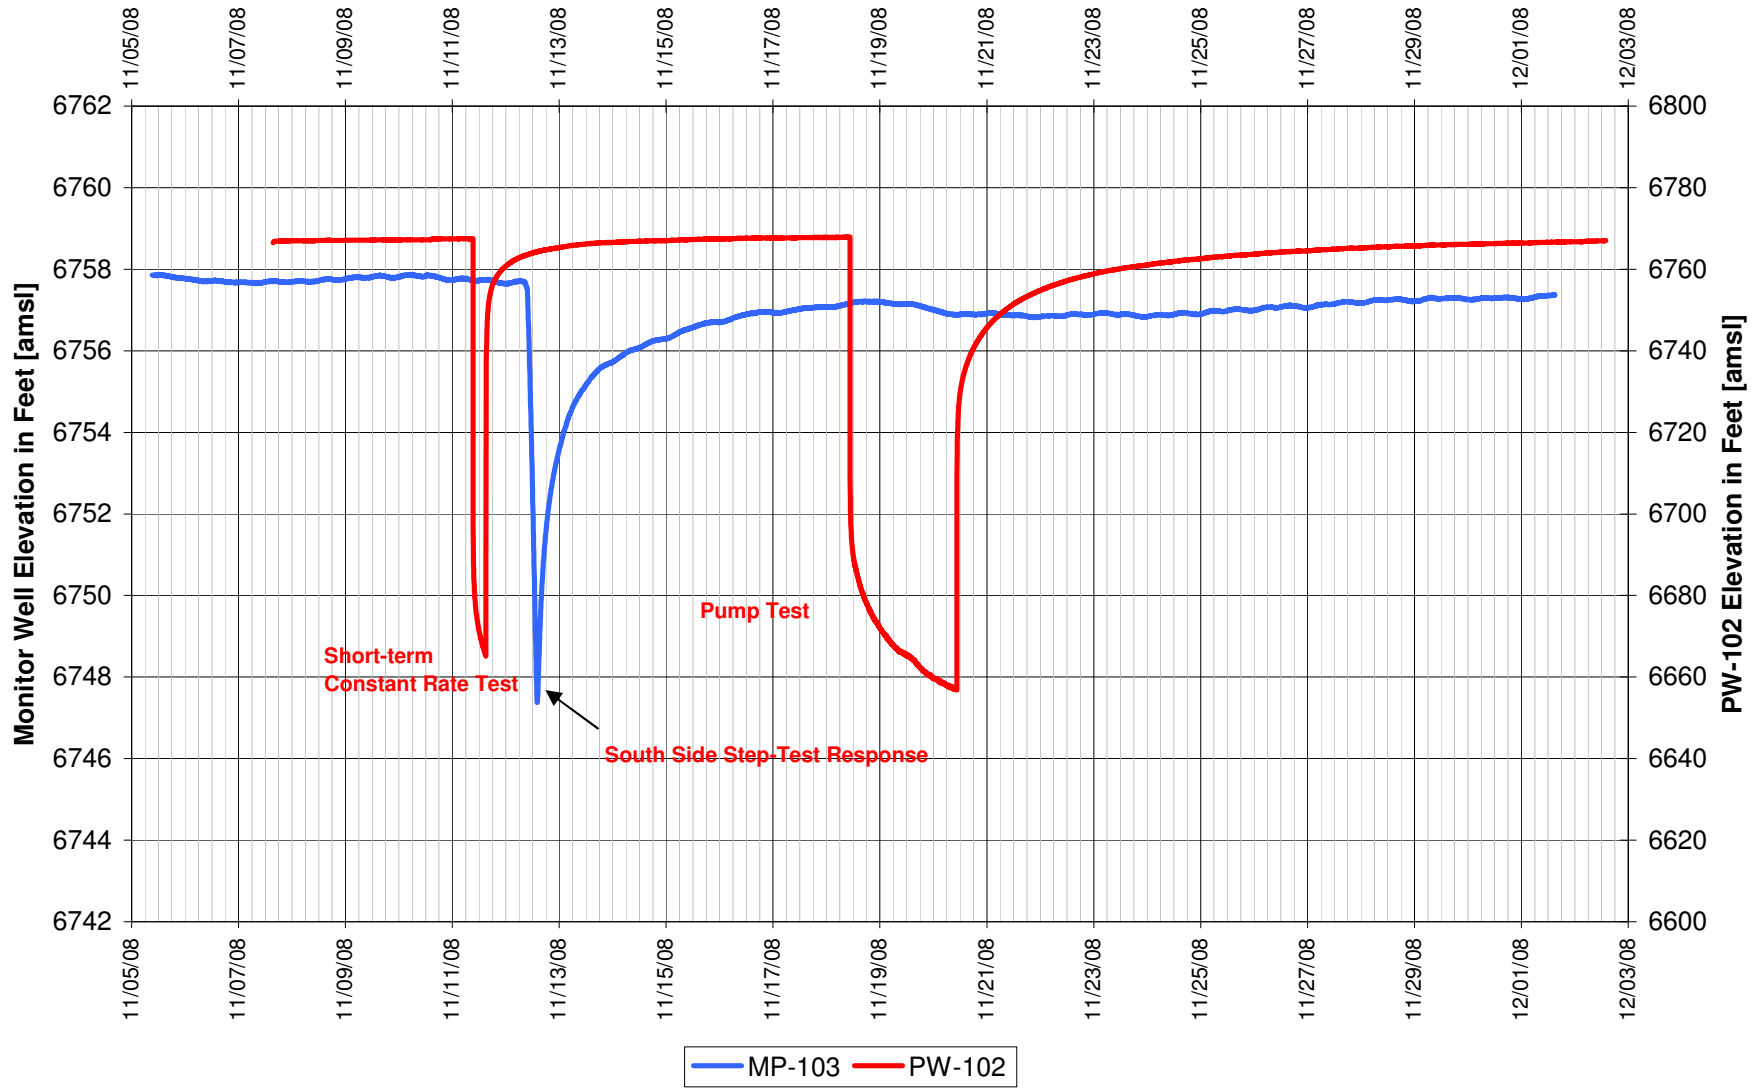

UR Energy
Lost Creek Mine Unit 1
North Test, South Side of Fault
'HJ' Sand Production Zone Monitor Well