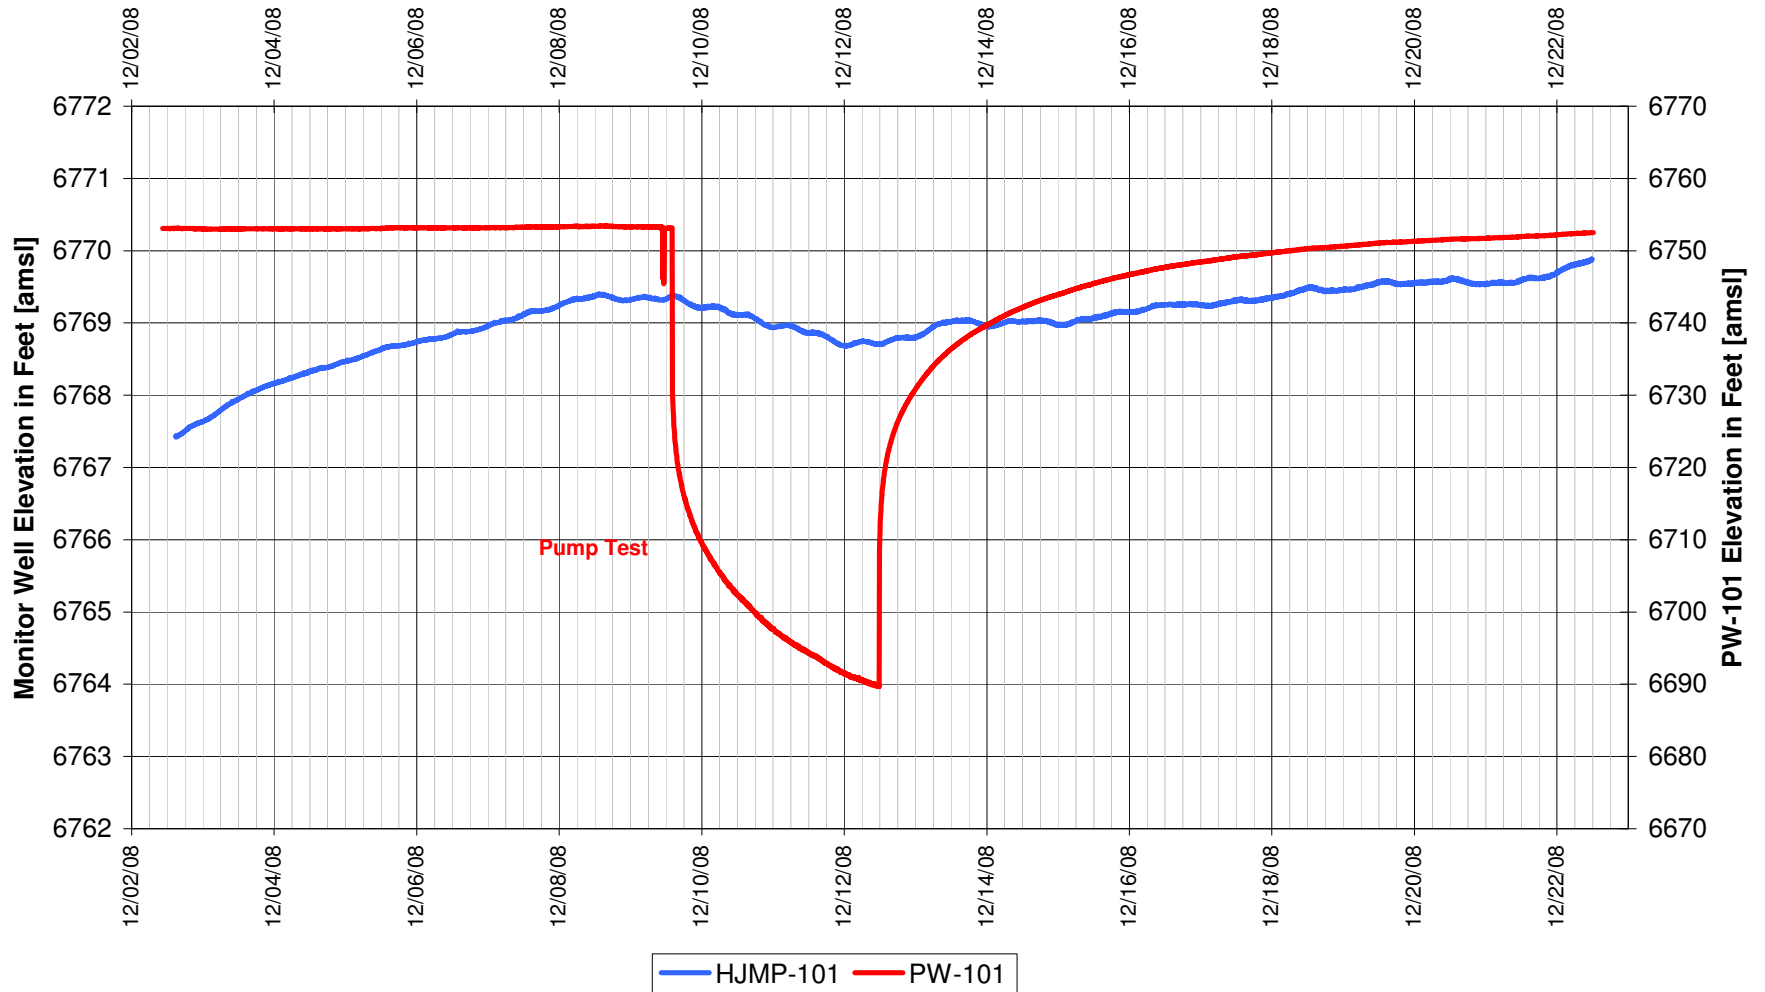

UR Energy
Lost Creek Mine Unit 1
South Test, North Side of Fault
'HJ' Sand Production Zone Monitor Well