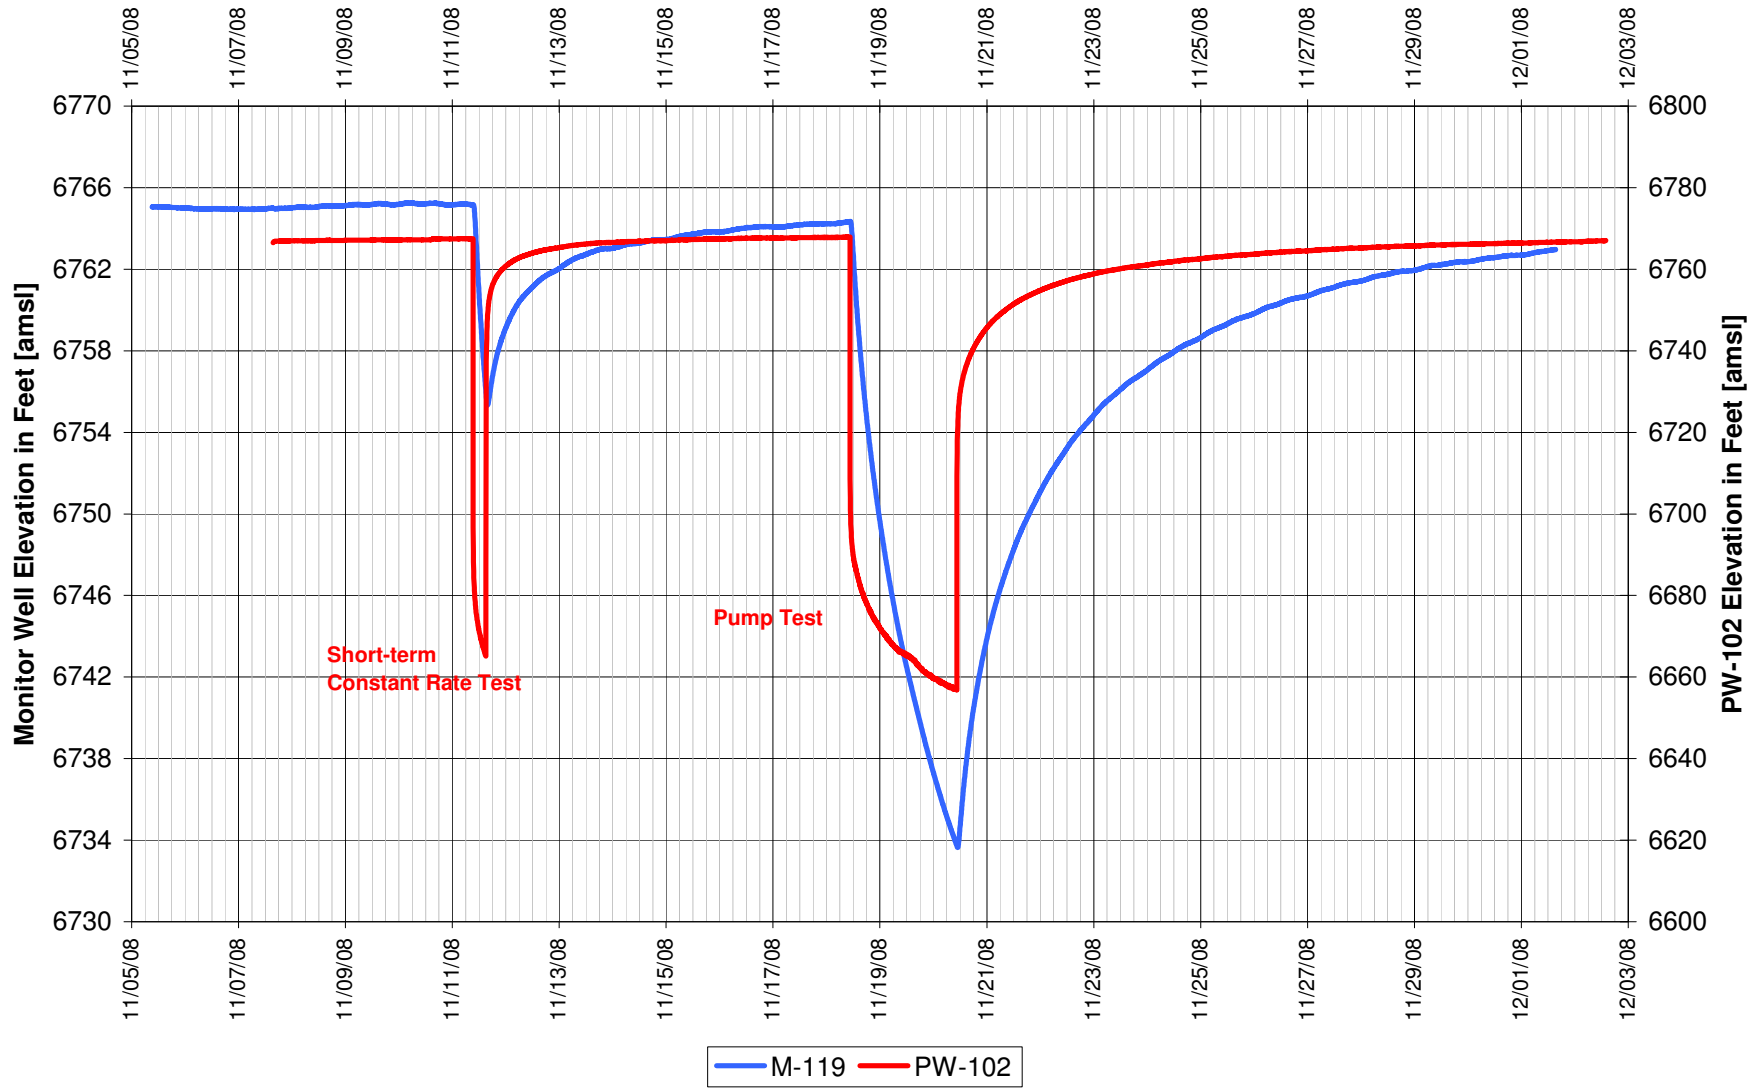

UR Energy
Lost Creek Mine Unit 1
North Test, North Side of Fault
'HJ' Sand Production Zone Monitor Well