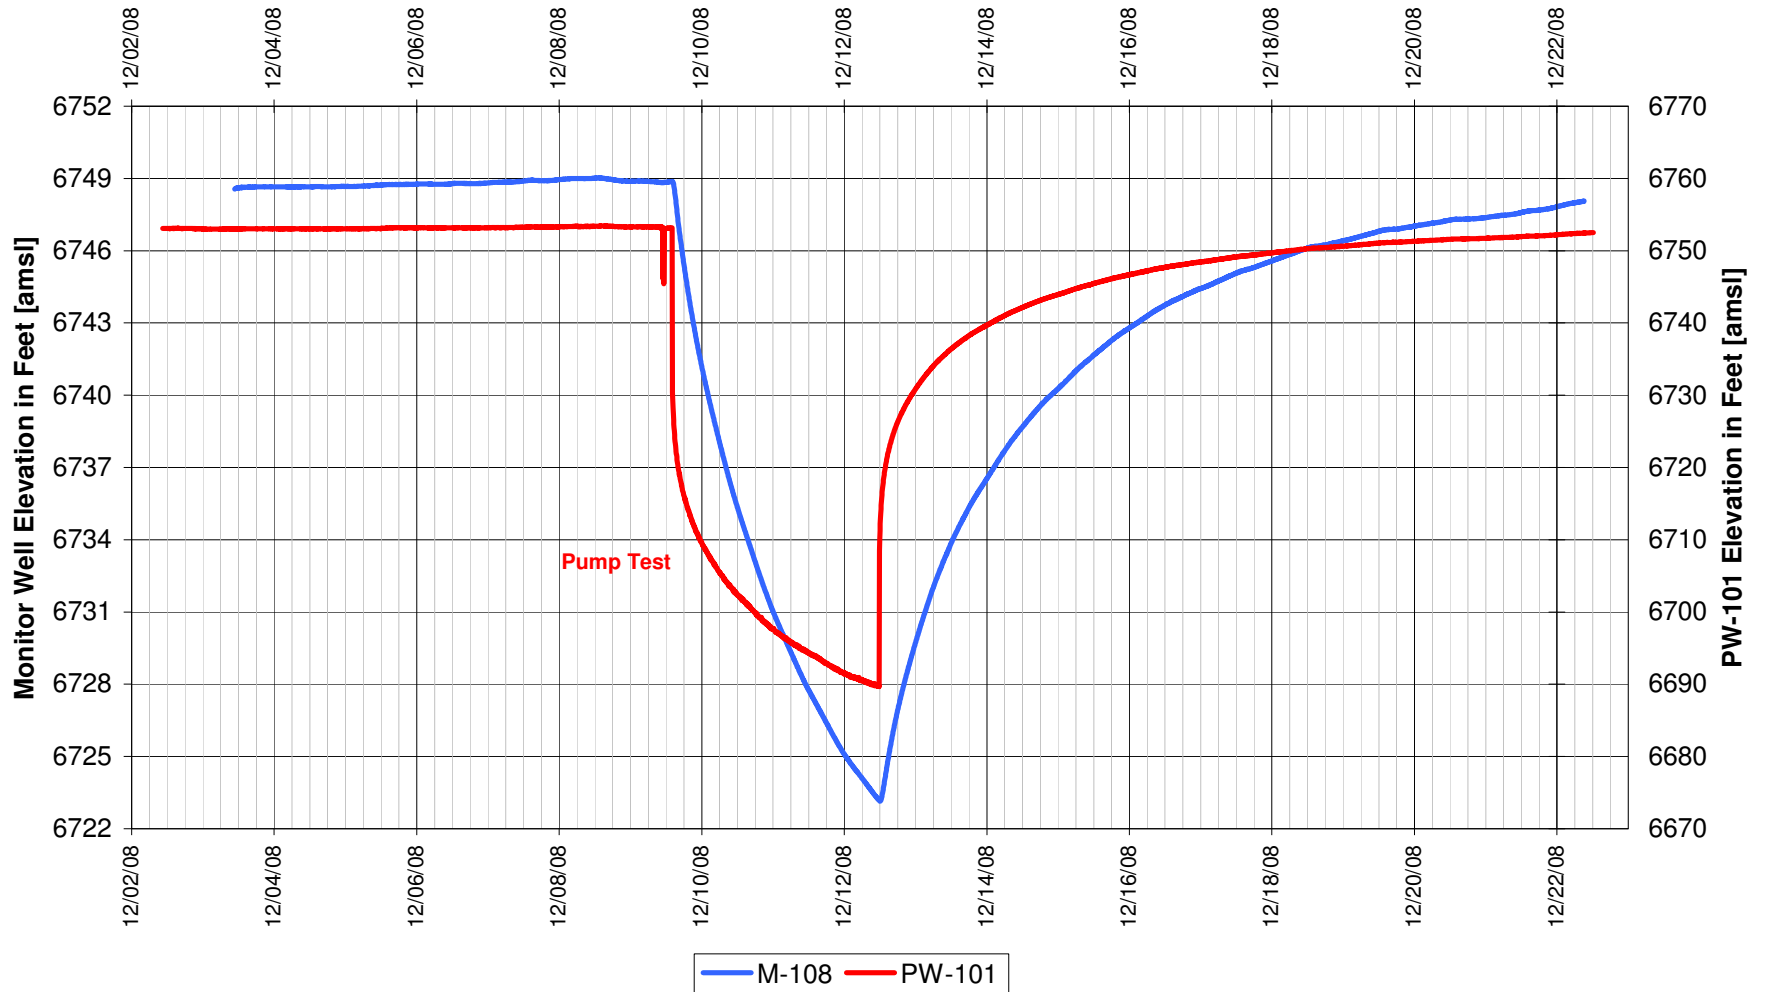

UR Energy
Lost Creek Mine Unit 1
South Test, South Side of Fault
'HJ' Sand Production Zone Monitor Well