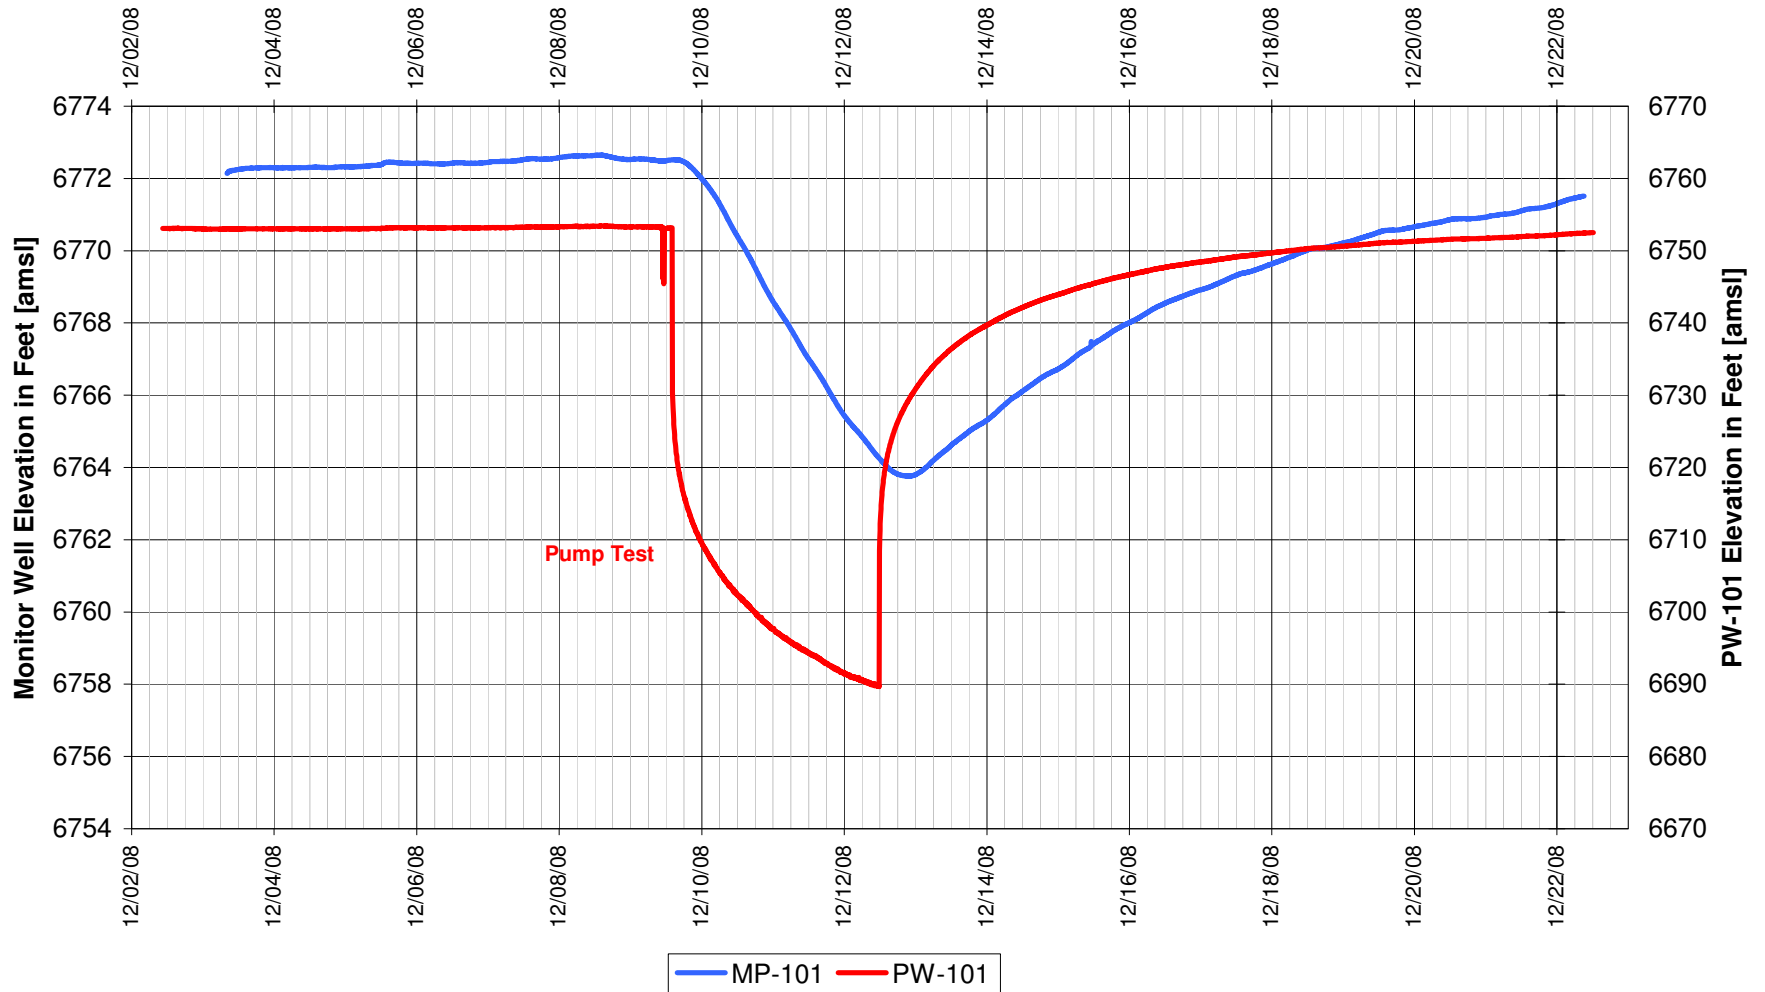

UR Energy
Lost Creek Mine Unit 1
South Test, South Side of Fault
'HJ' Sand Production Zone Monitor Well