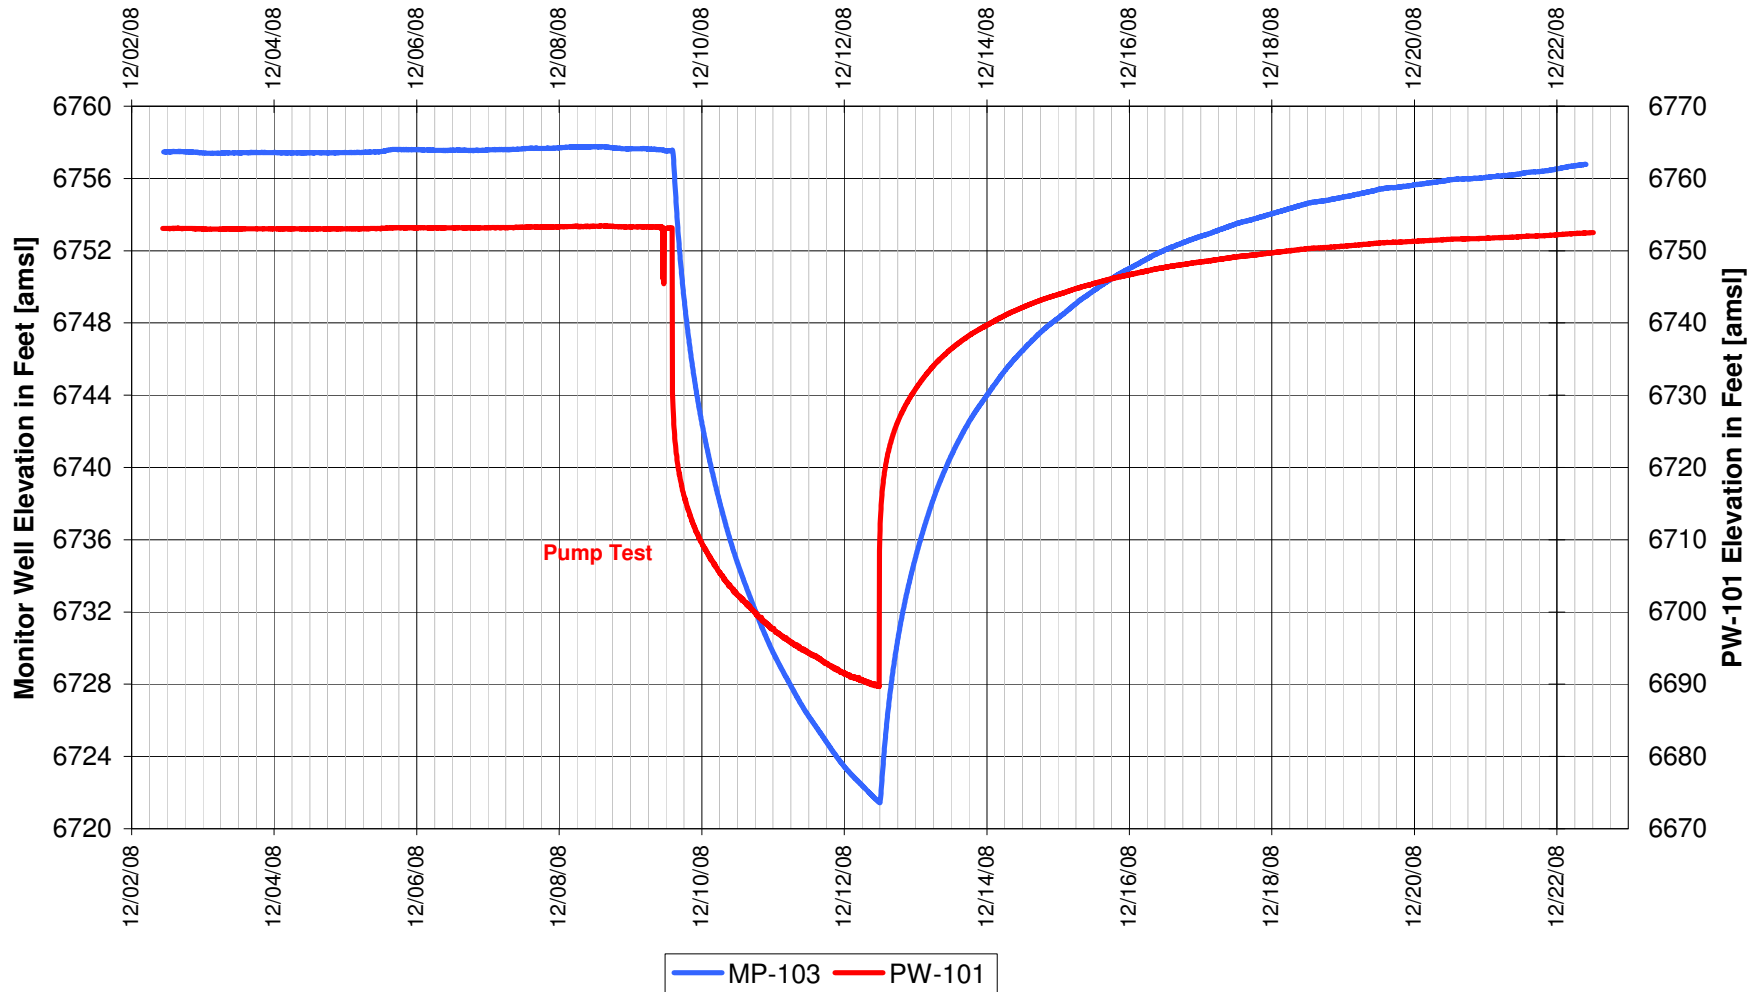

UR Energy
Lost Creek Mine Unit 1
South Test, South Side of Fault
'HJ' Sand Production Zone Monitor Well