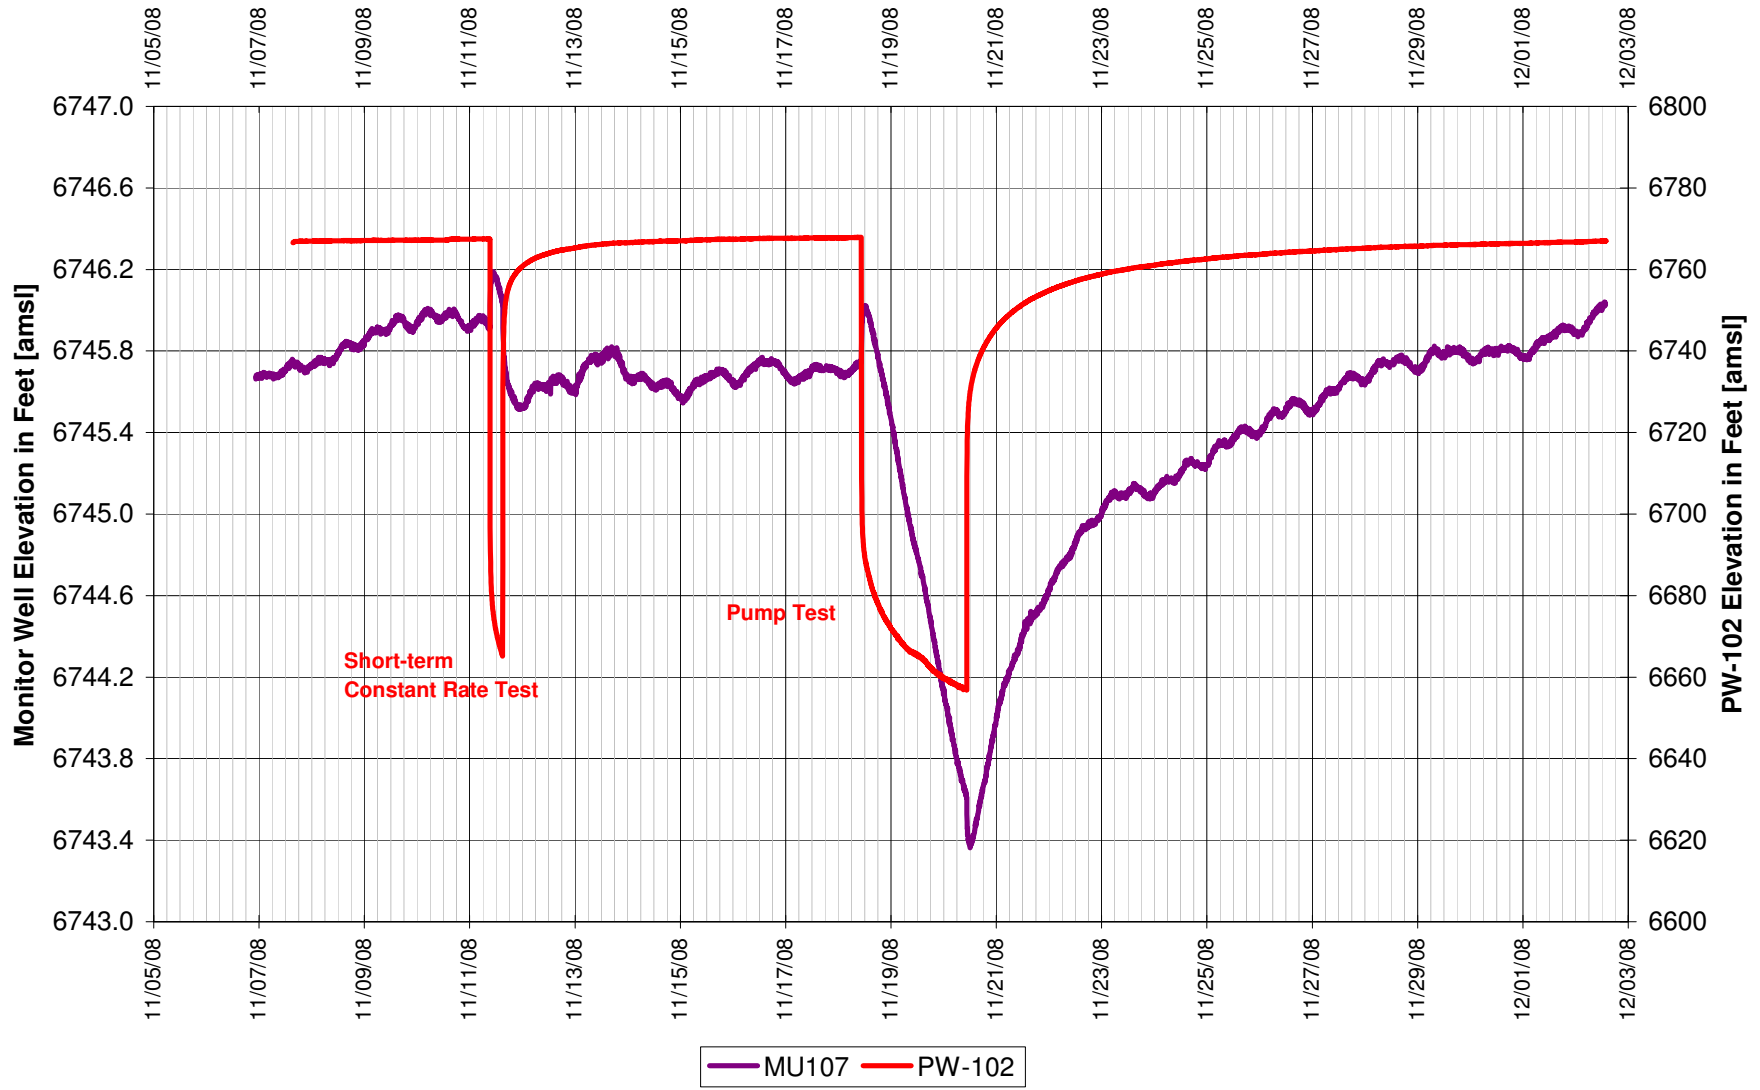

**UR Energy
Lost Creek Mine Unit 1
North Test, North Side of Fault
'UKM' Sand Underlying Monitor Well**