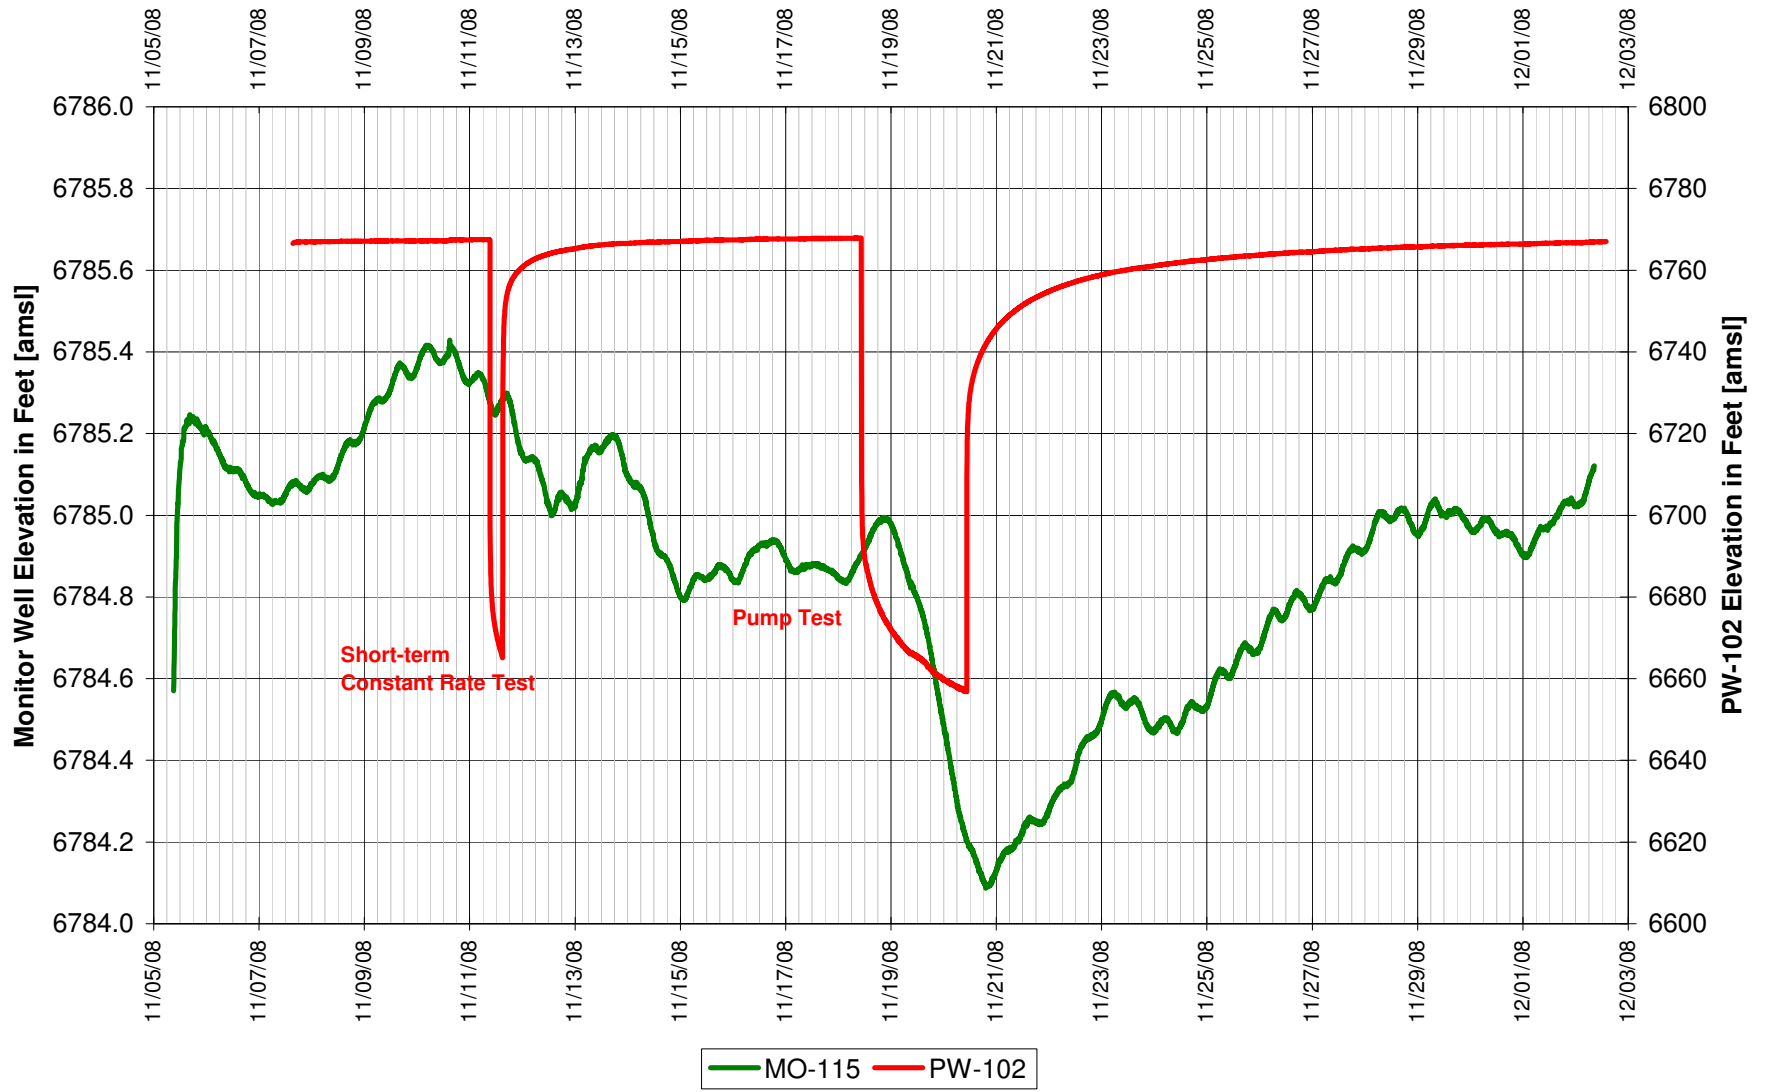

UR Energy
Lost Creek Mine Unit 1
North Test, North Side of Fault
'LFG' Sand Overlying Monitor Well