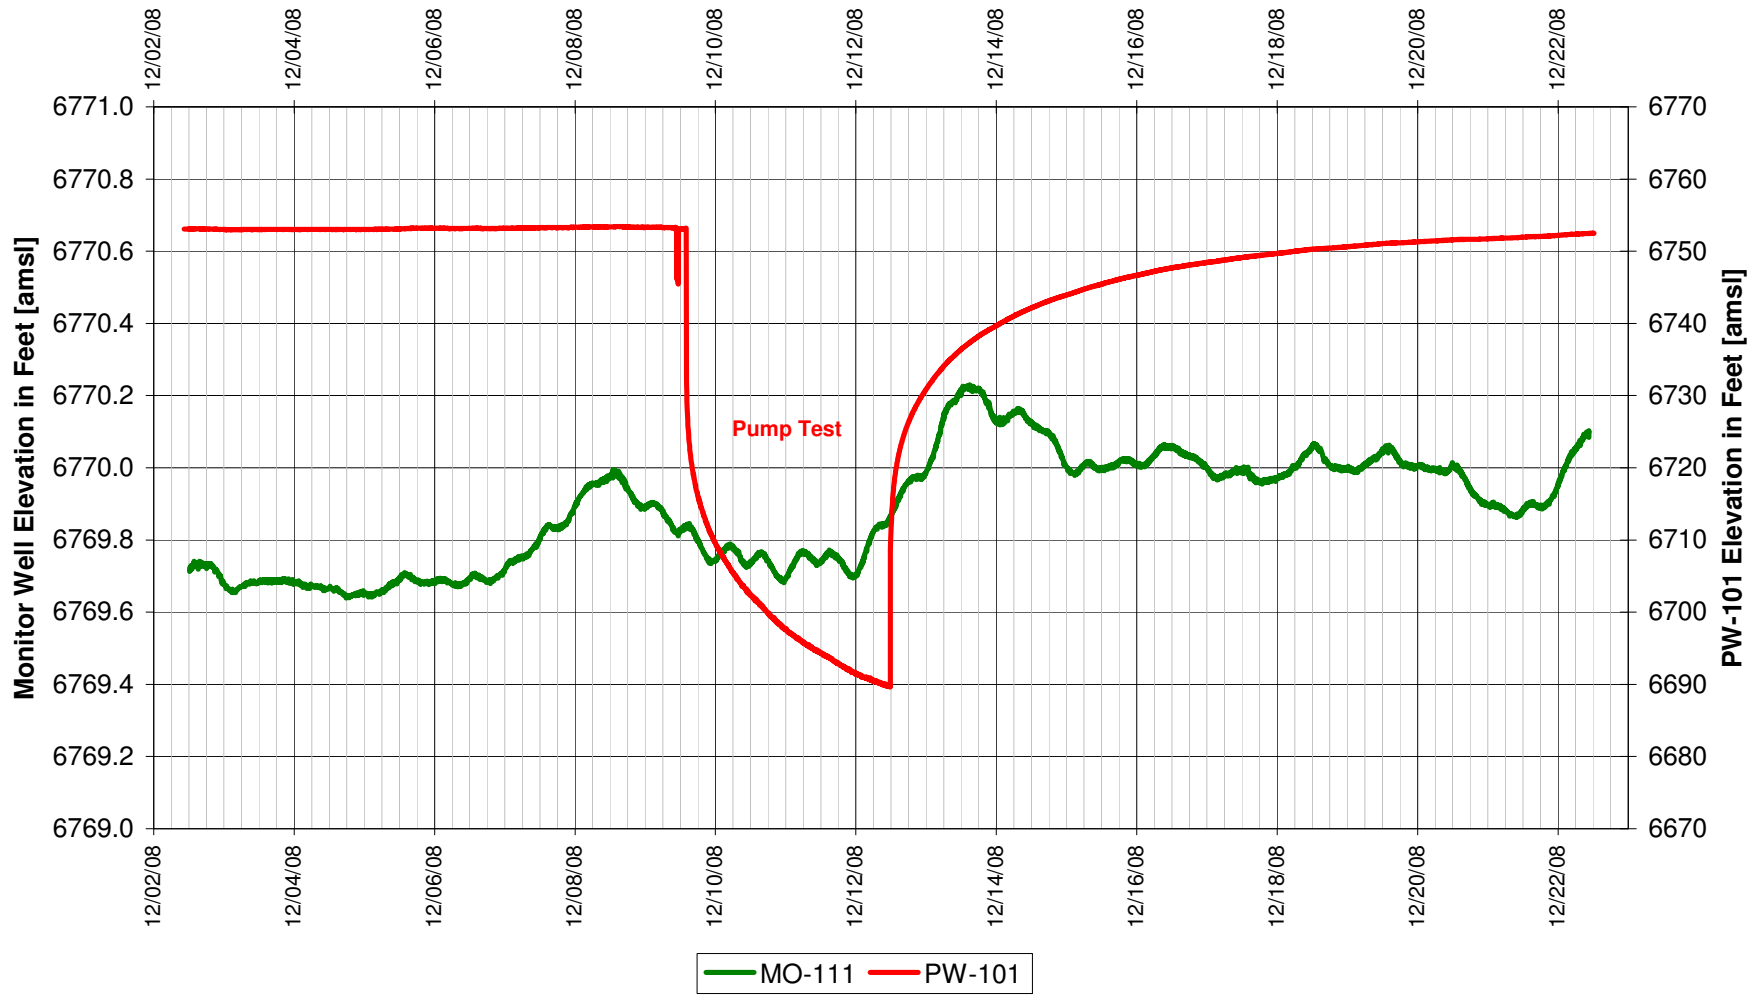

**UR Energy
Lost Creek Mine Unit 1
South Test, North Side of Fault
'LFG' Sand Overlying Monitor Well**