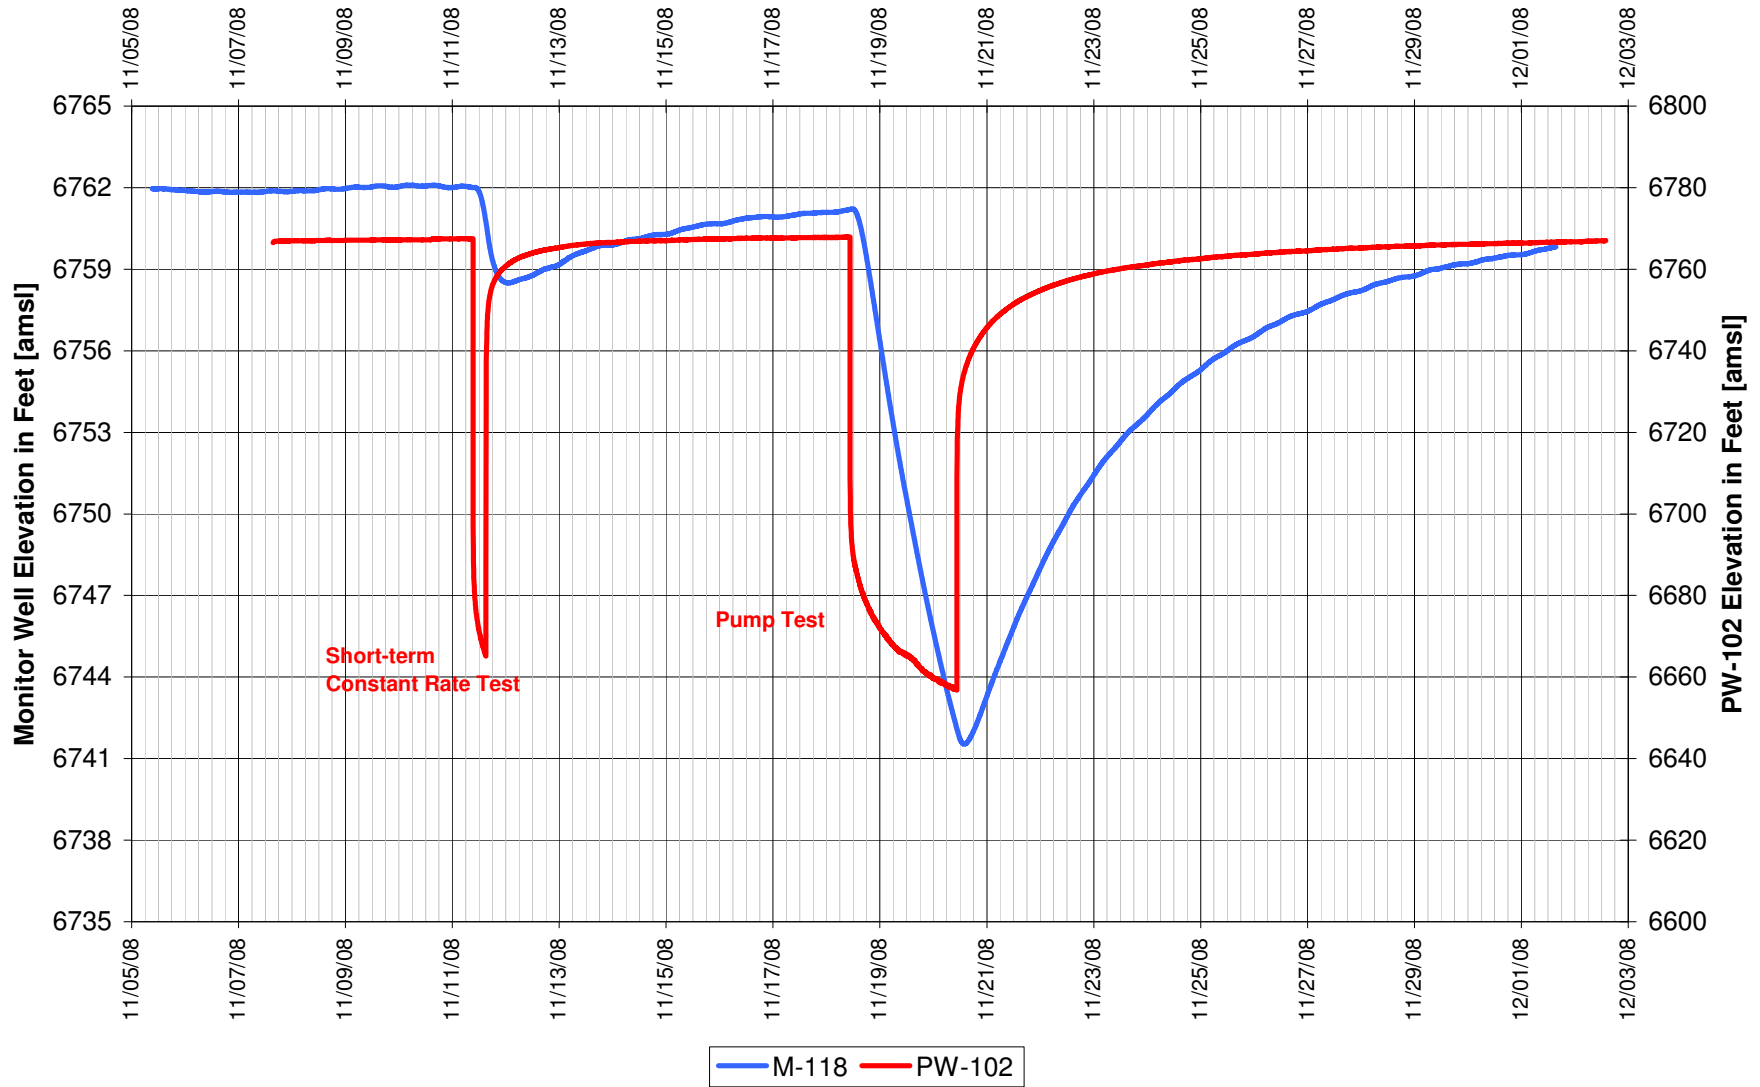

**UR Energy
Lost Creek Mine Unit 1
North Test, North Side of Fault
'HJ' Sand Production Zone Monitor Well**