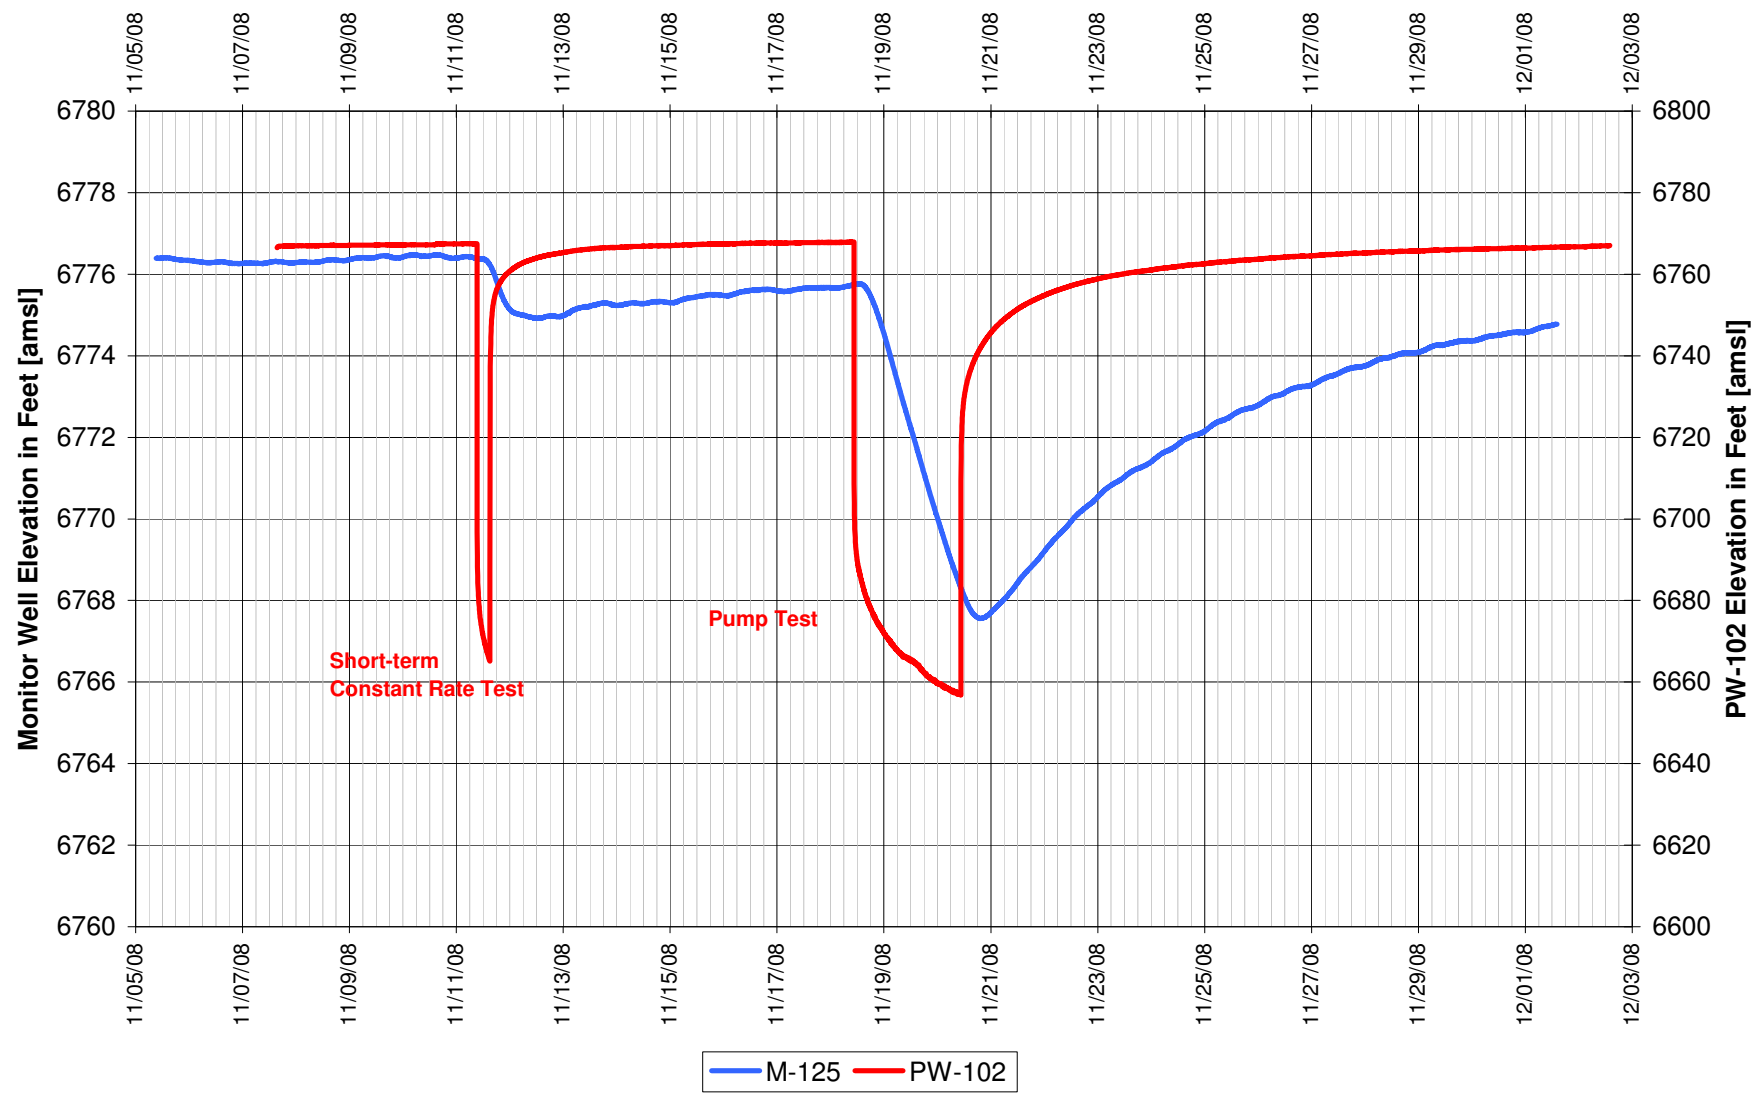

UR Energy
Lost Creek Mine Unit 1
North Test, North Side of Fault
'HJ' Sand Production Zone Monitor Well