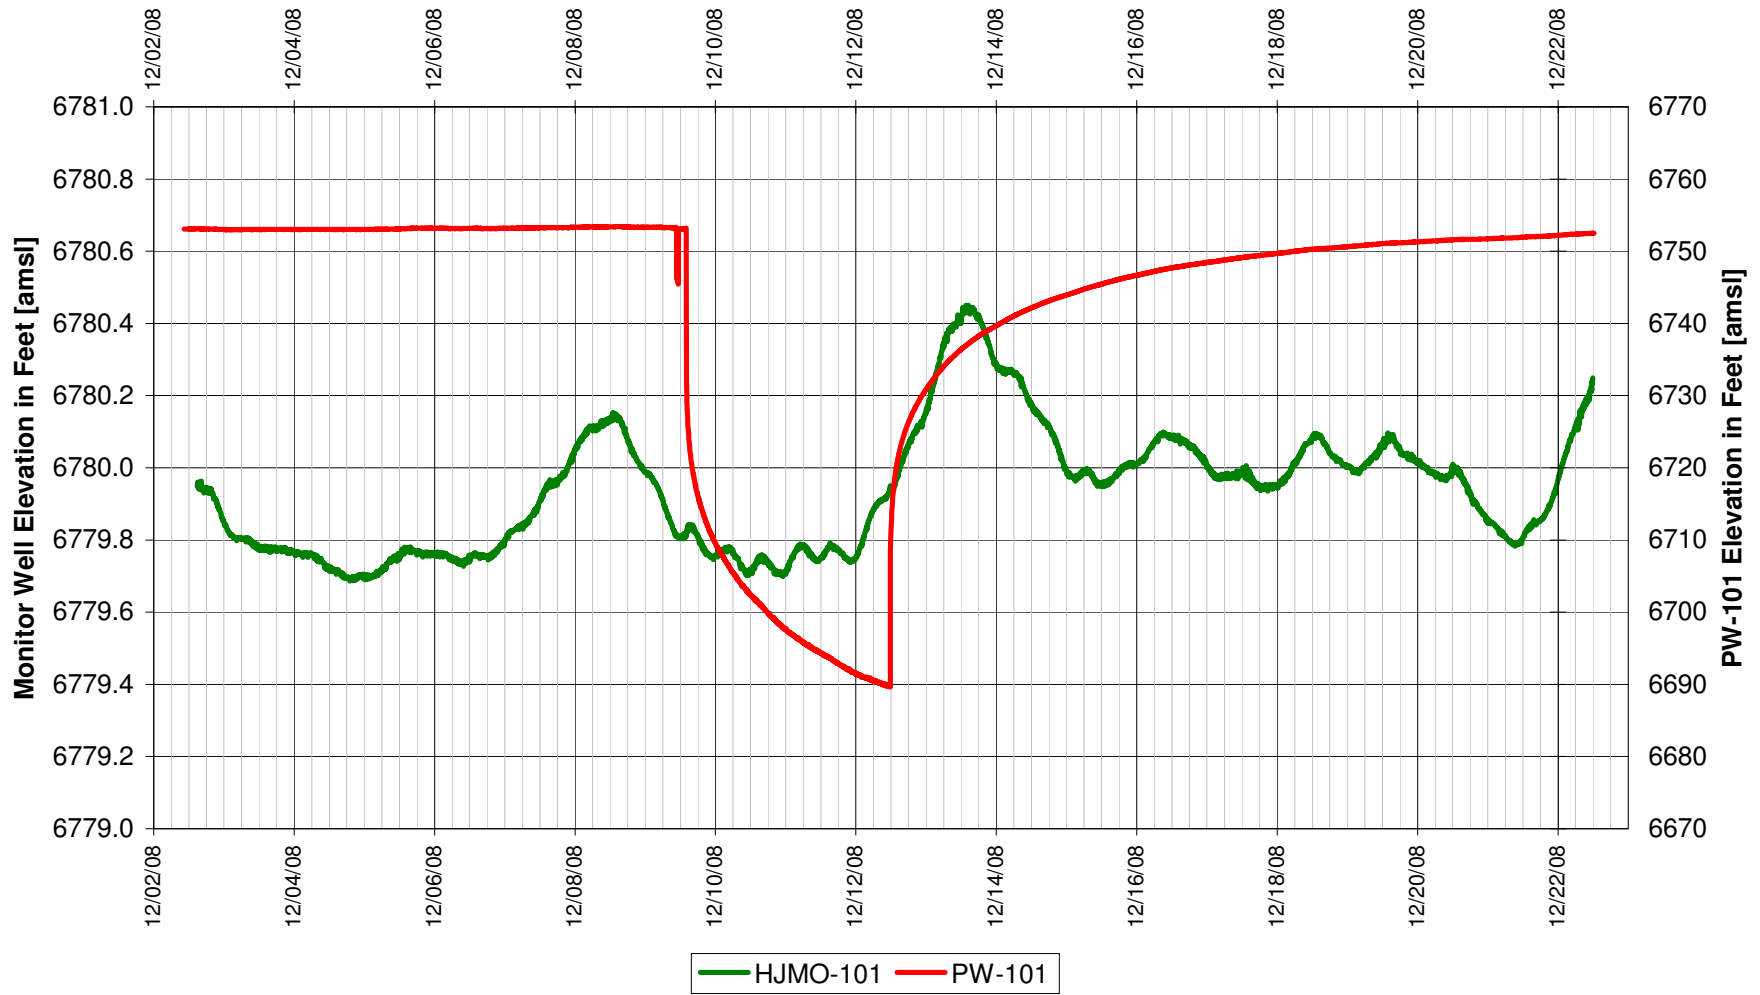

UR Energy
Lost Creek Mine Unit 1
South Test, North Side of Fault
'LFG' Sand Overlying Monitor Well