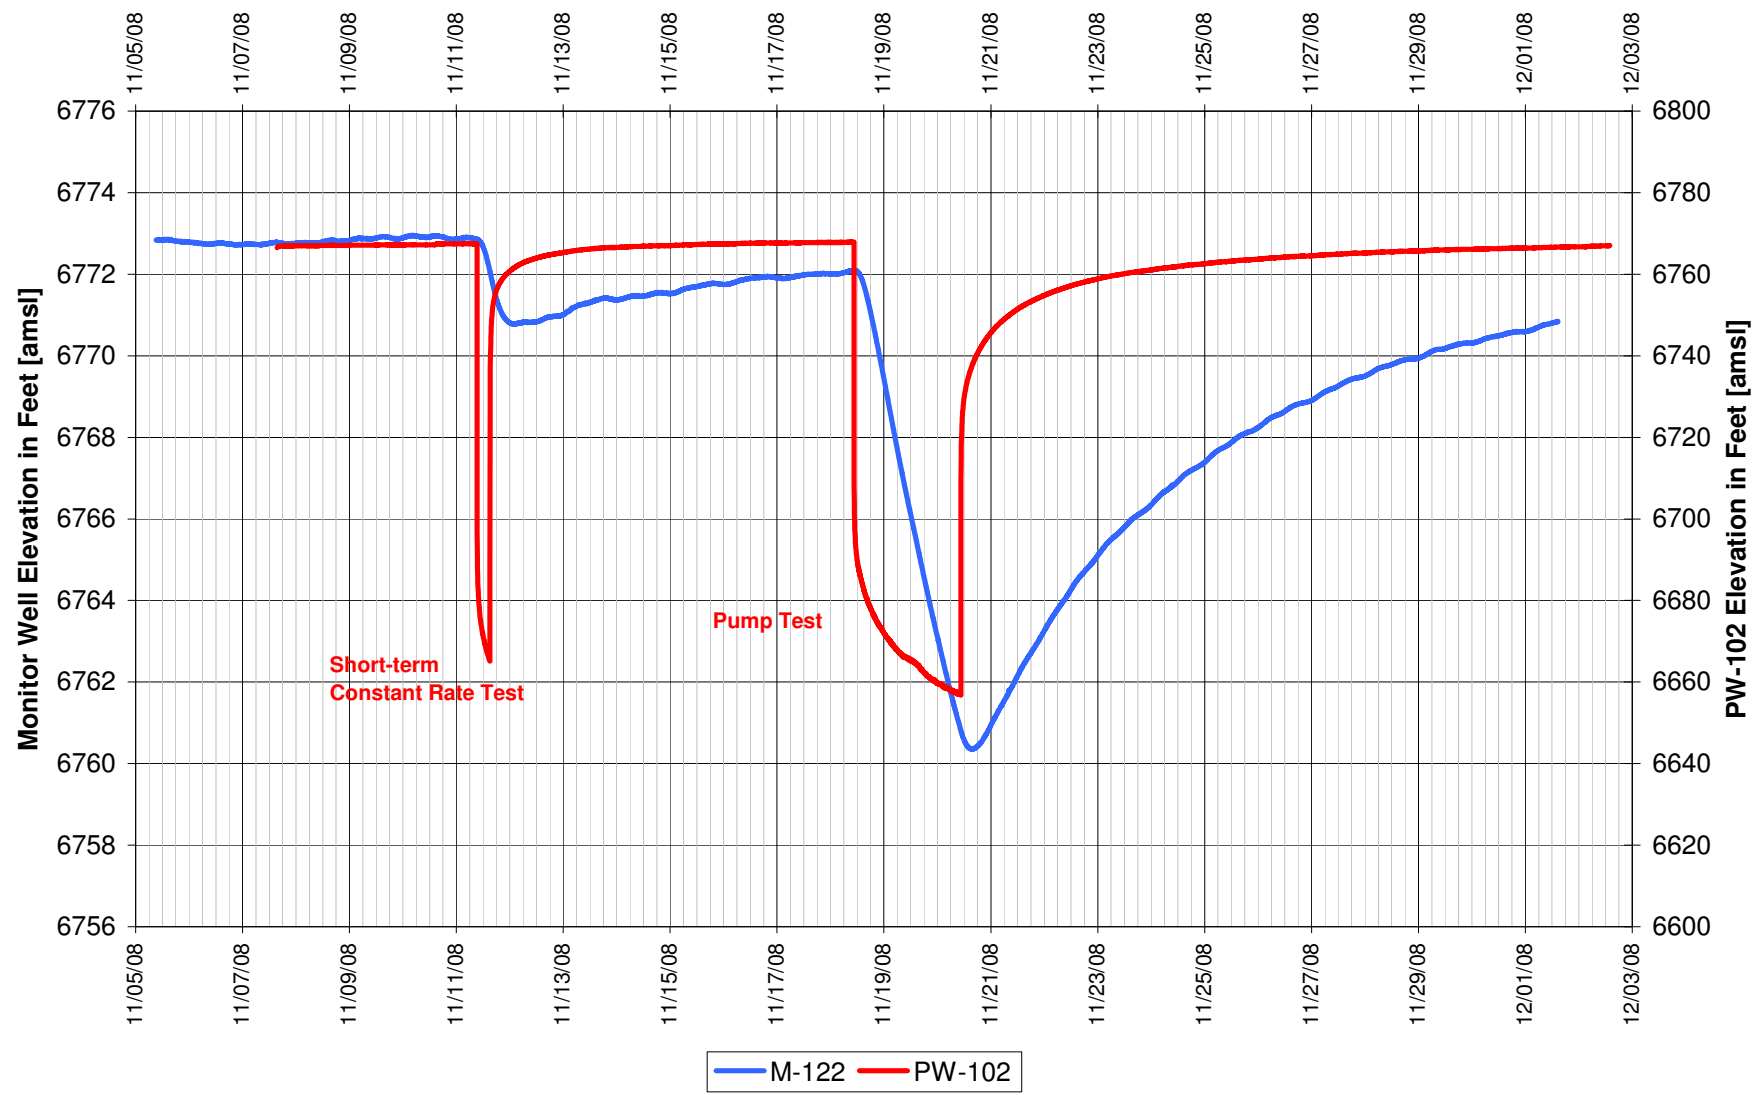

**UR Energy
Lost Creek Mine Unit 1
North Test, North Side of Fault
'HJ' Sand Production Zone Monitor Well**