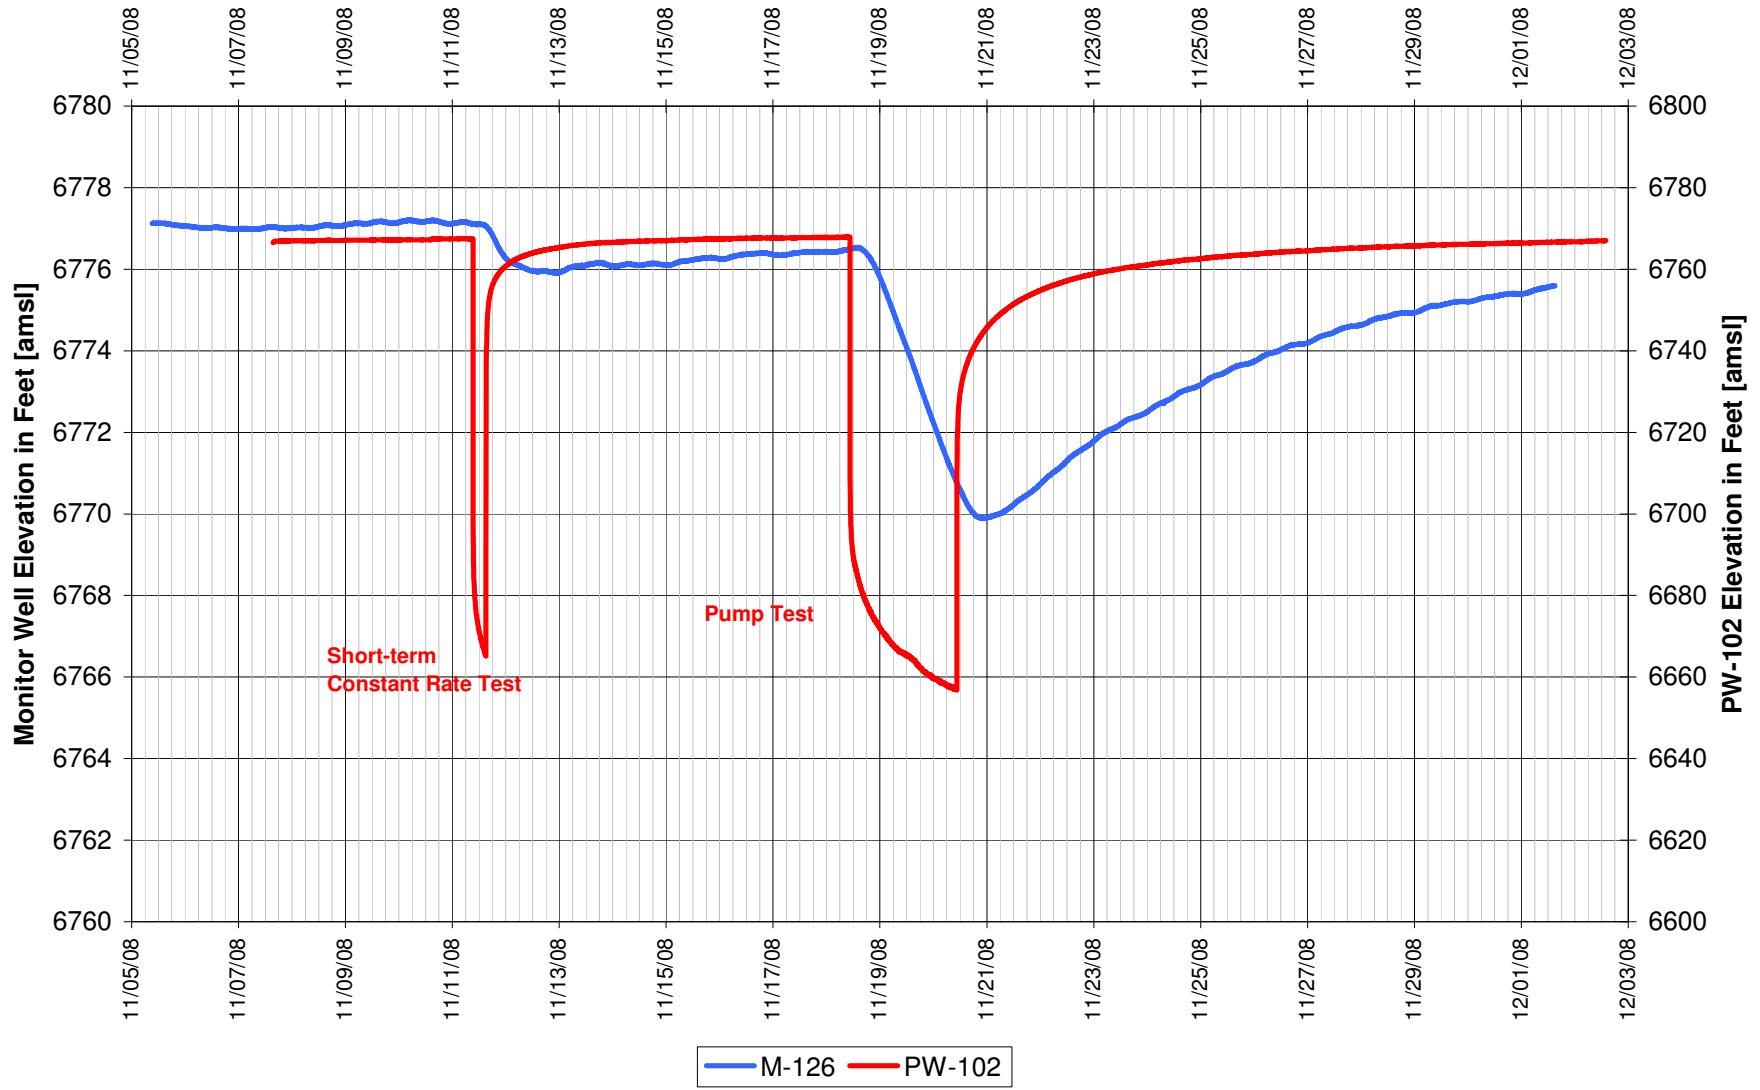

UR Energy
Lost Creek Mine Unit 1
North Test, North Side of Fault
'HJ' Sand Production Zone Monitor Well