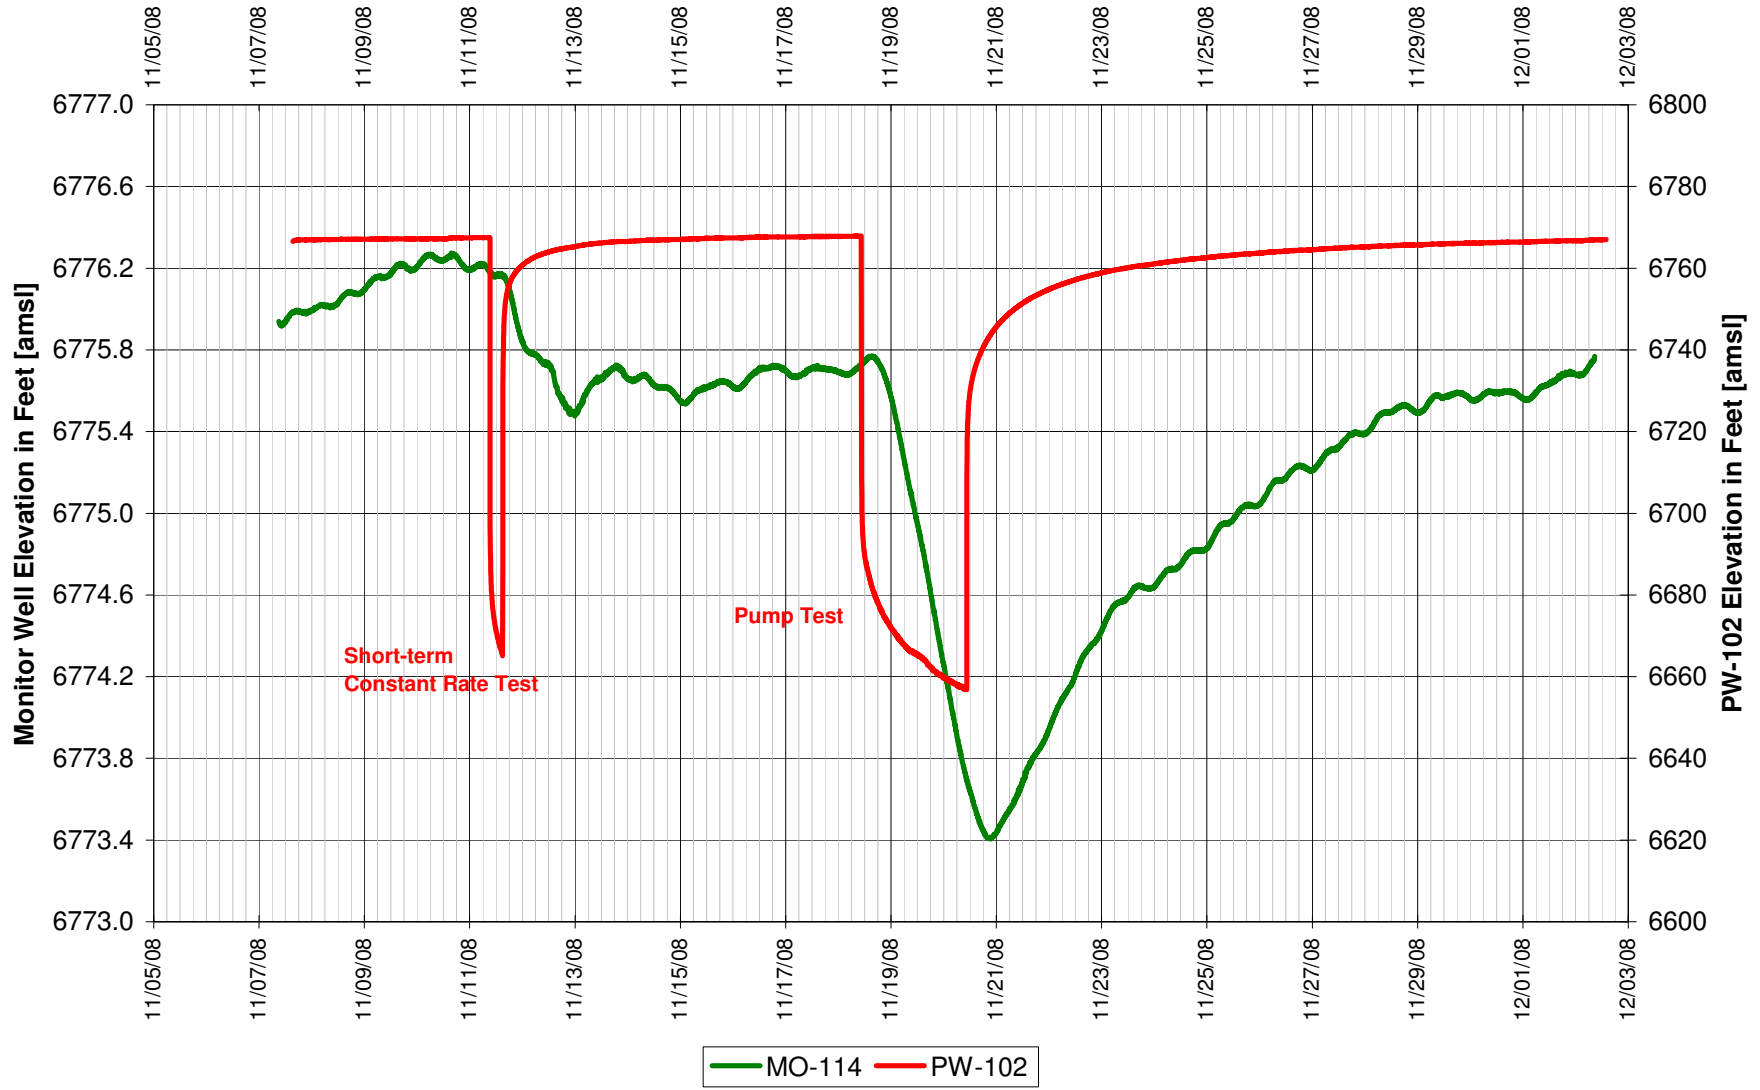

UR Energy
Lost Creek Mine Unit 1
North Test, South Side of Fault
'LFG' Sand Overlying Monitor Well