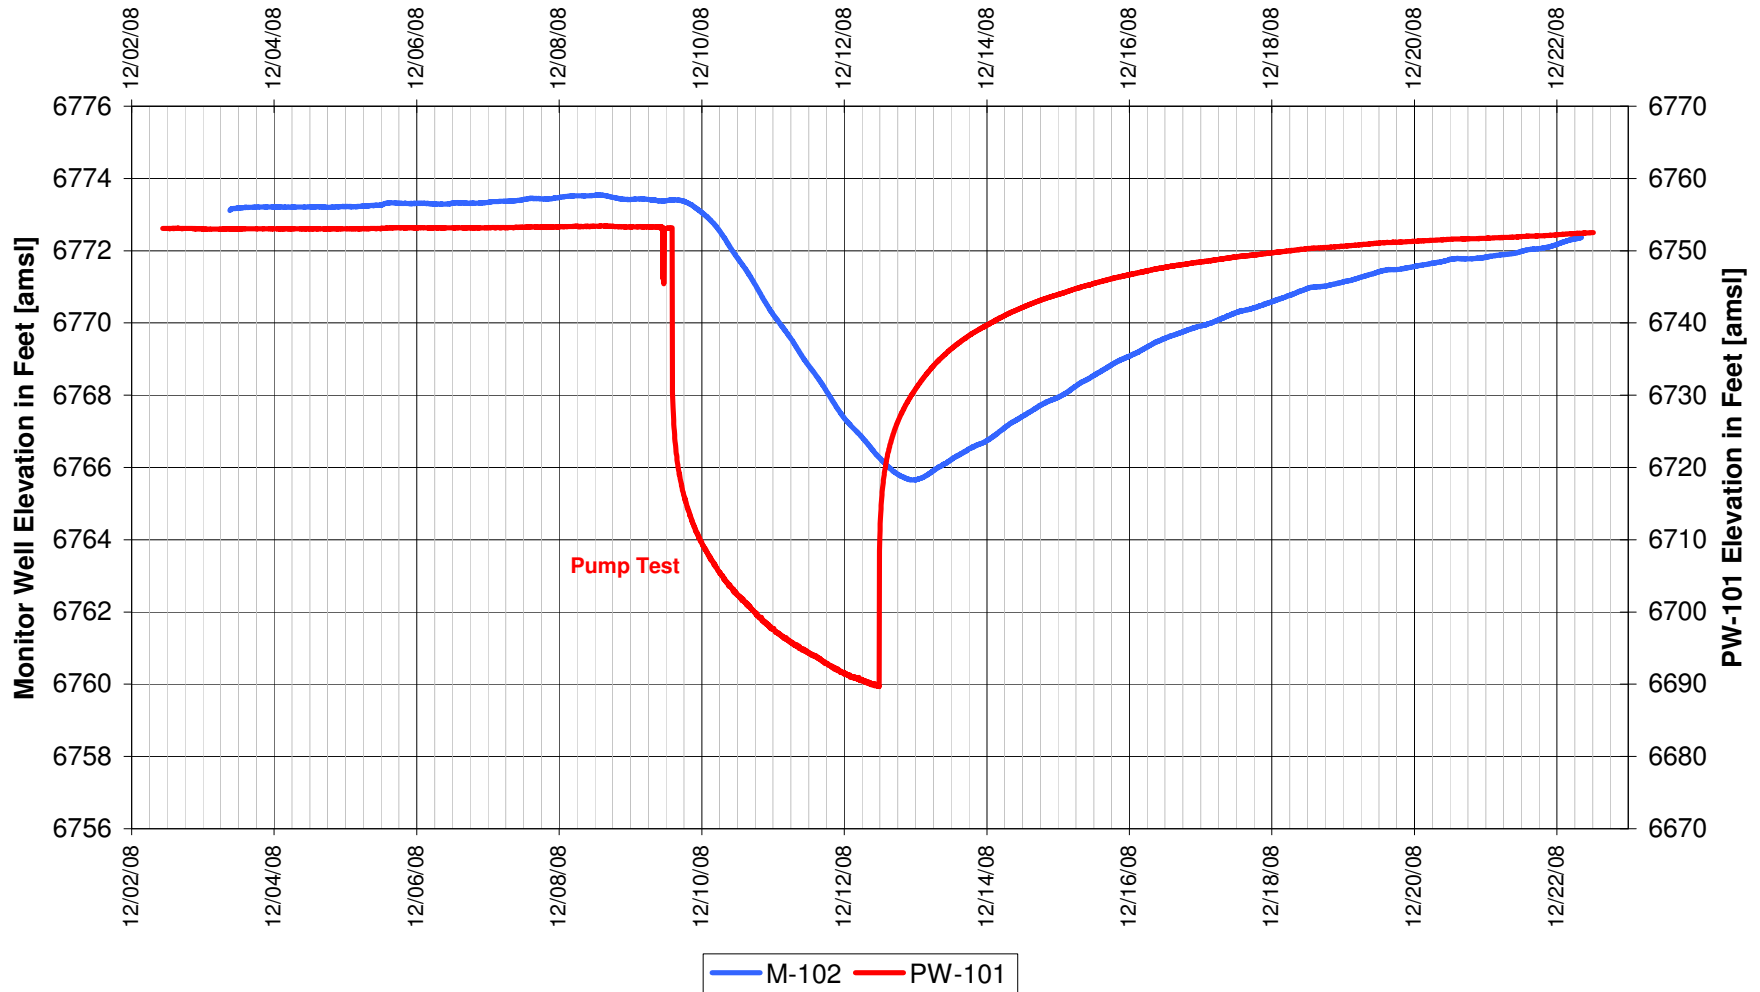

UR Energy
Lost Creek Mine Unit 1
South Test, South Side of Fault
'HJ' Sand Production Zone Monitor Well