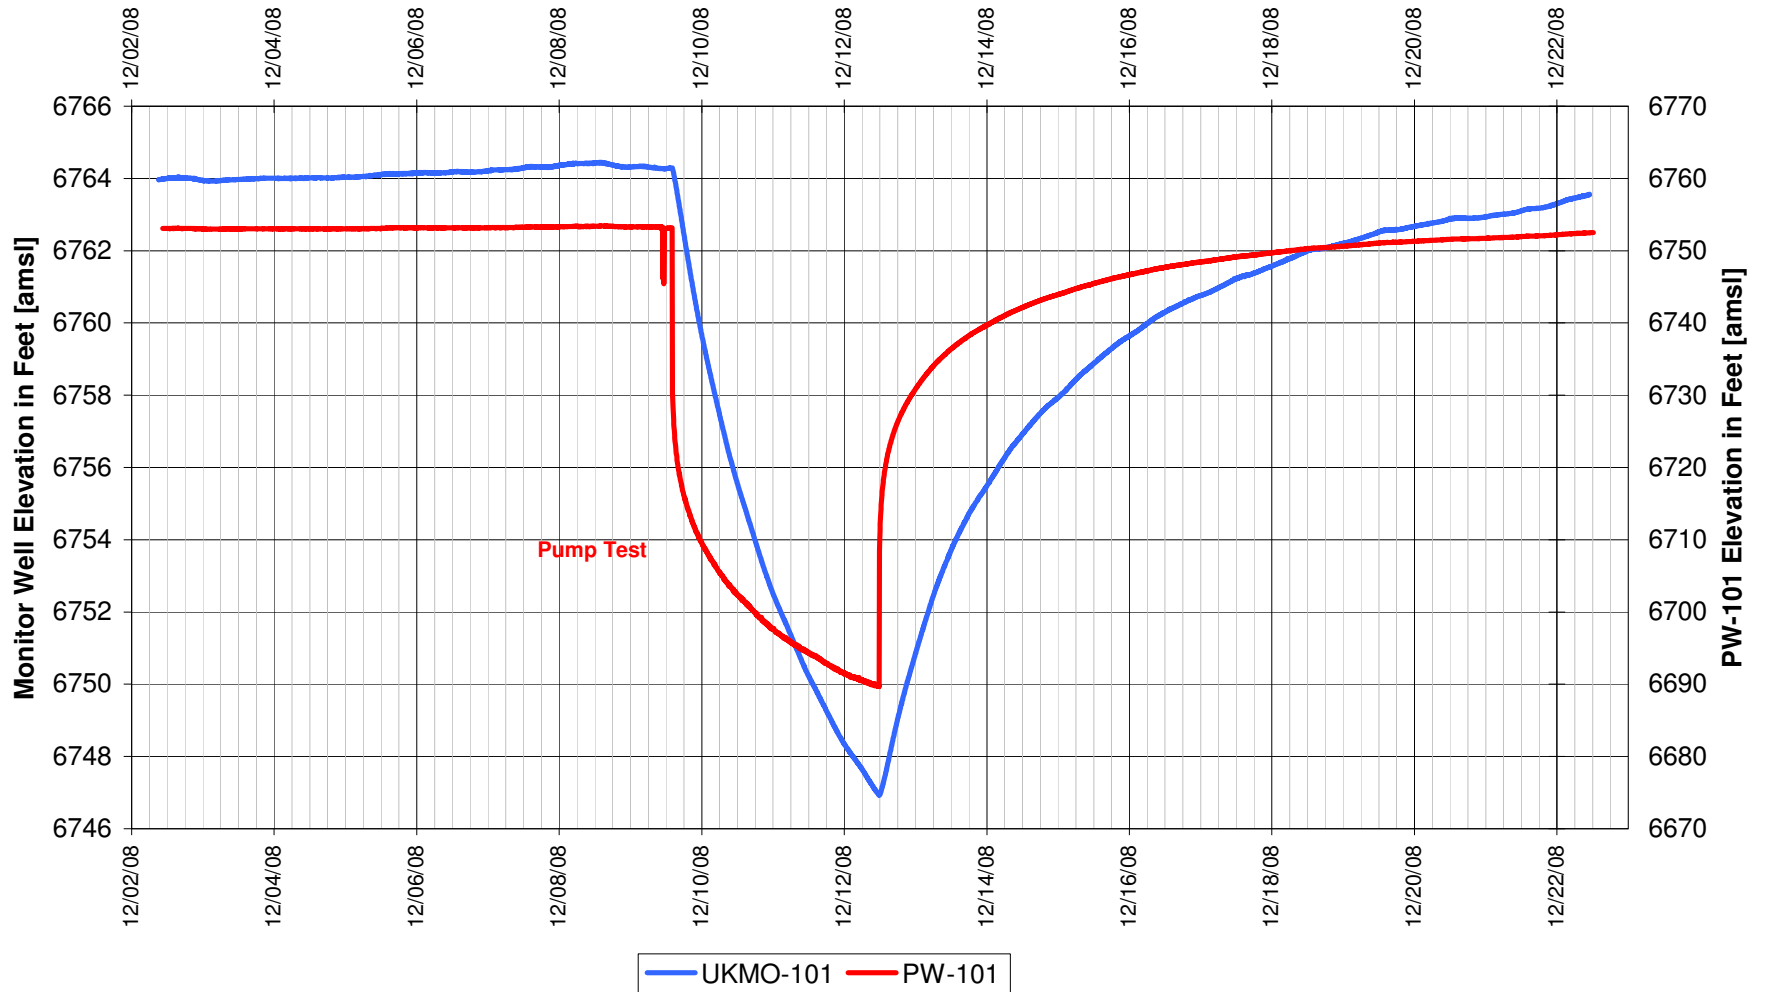

UR Energy
Lost Creek Mine Unit 1
South Test, South Side of Fault
'HJ' Sand Production Zone Monitor Well