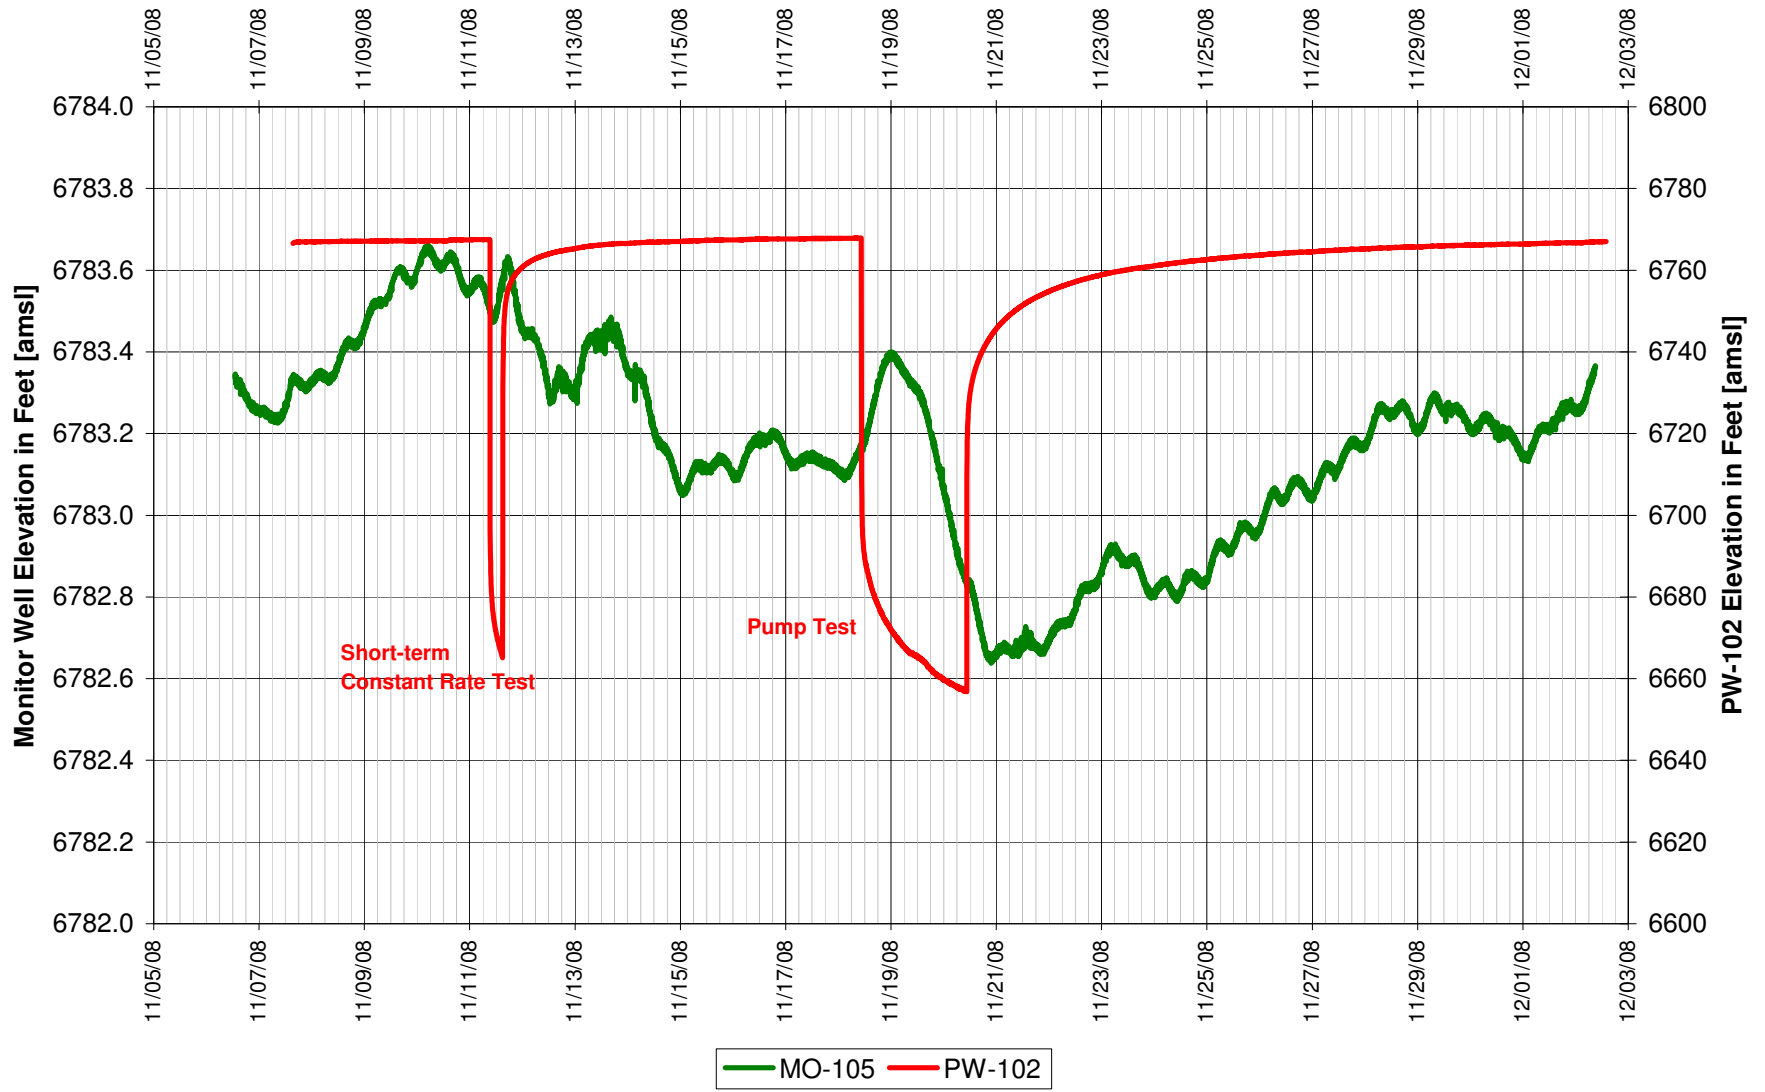

UR Energy
Lost Creek Mine Unit 1
North Test, North Side of Fault
'LFG' Sand Overlying Monitor Well