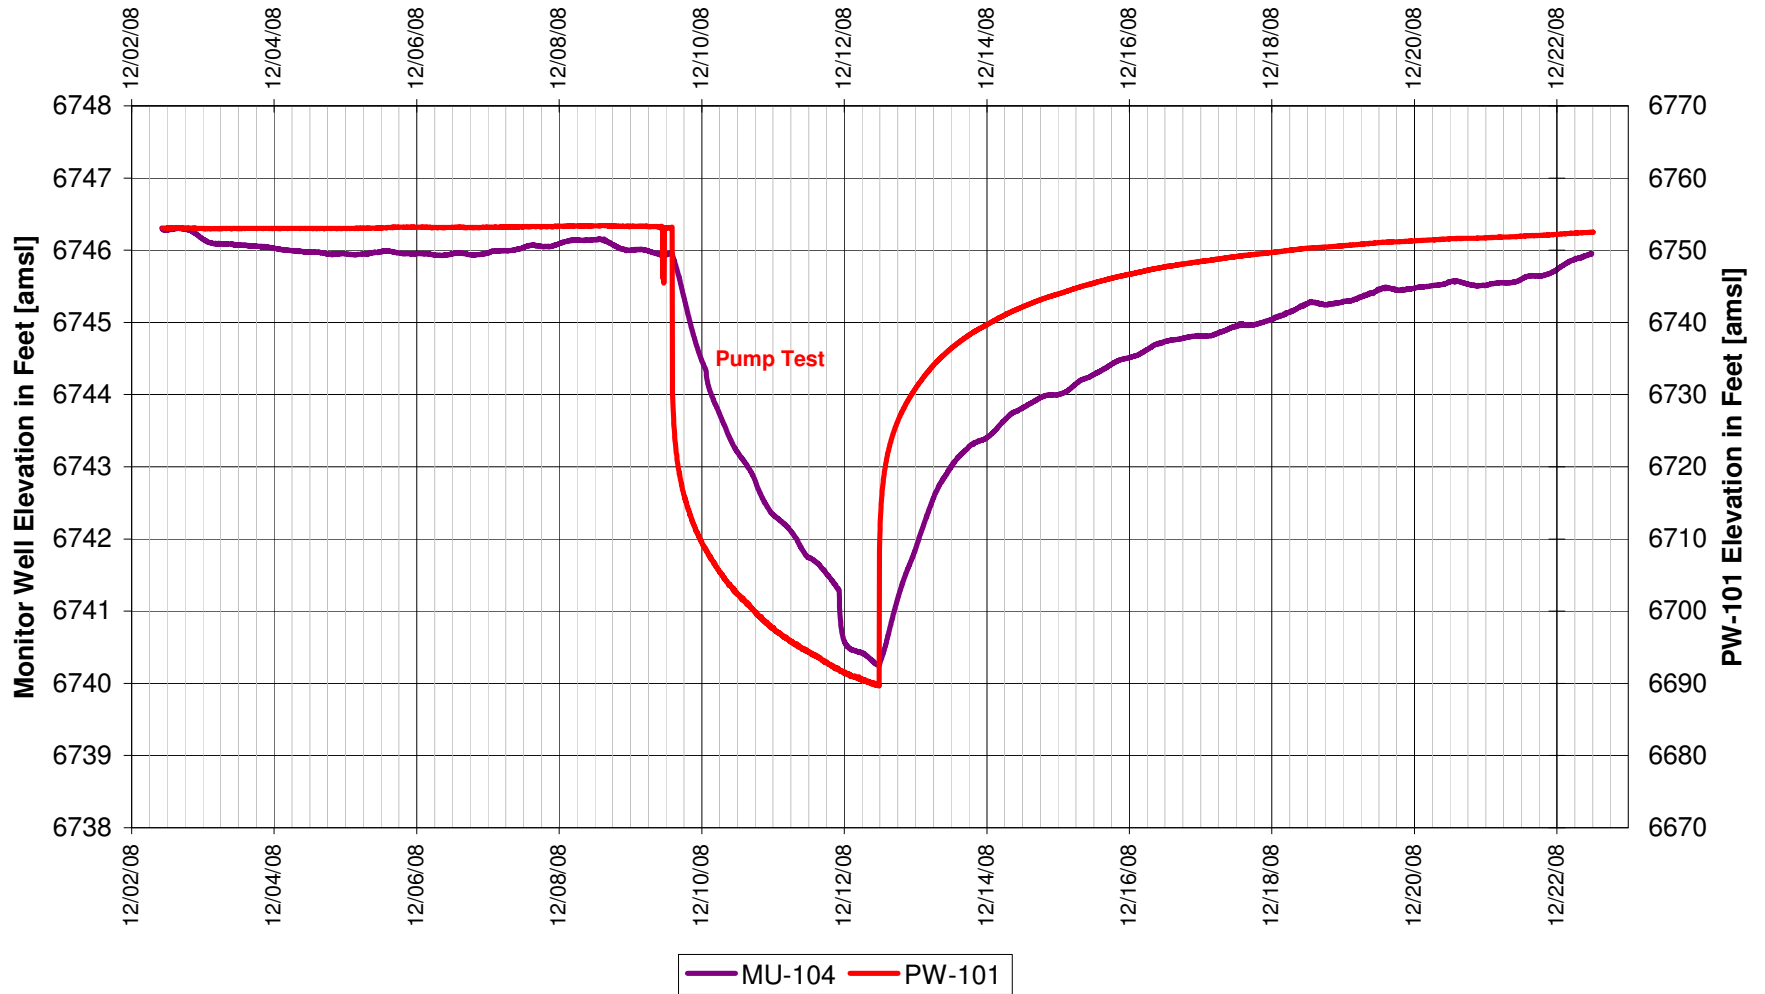

UR Energy
Lost Creek Mine Unit 1
South Test, South Side of Fault
'UKM' Sand Underlying Monitor Well