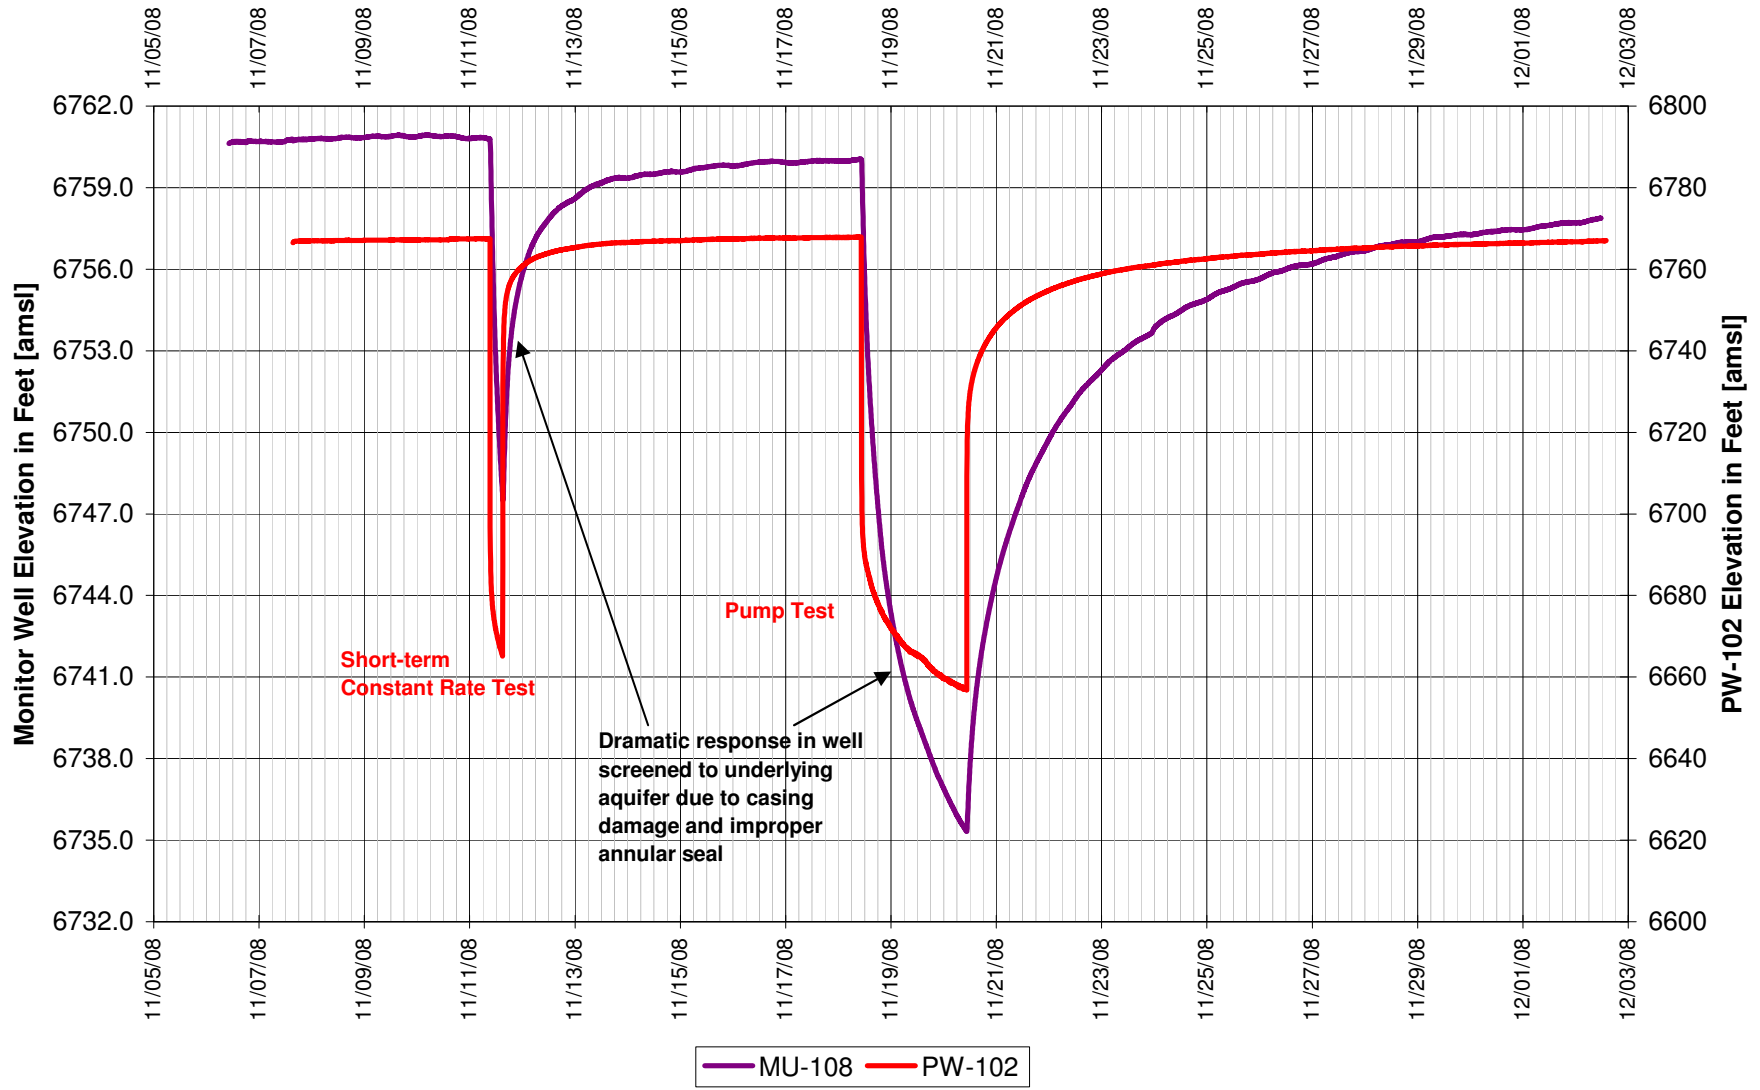

**UR Energy
Lost Creek Mine Unit 1
North Test, North Side of Fault
'UKM' Sand Underlying Monitor Well**