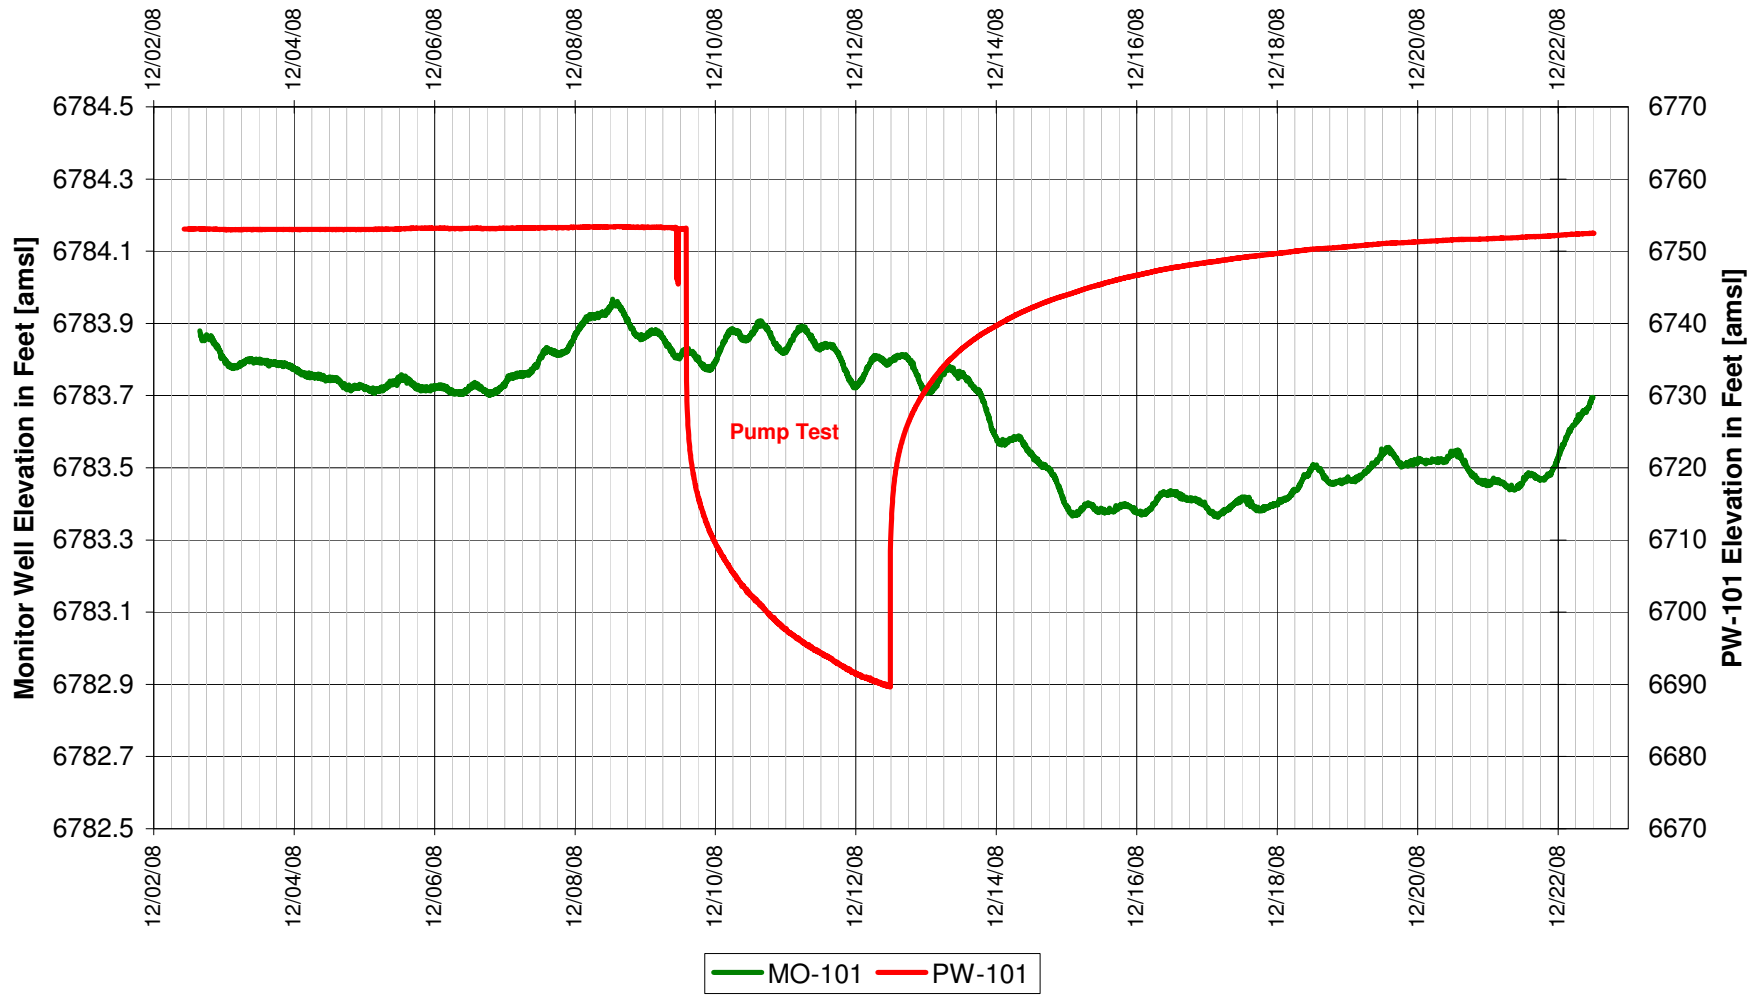

UR Energy
Lost Creek Mine Unit 1
South Test, South Side of Fault
'LFG' Sand Overlying Monitor Well