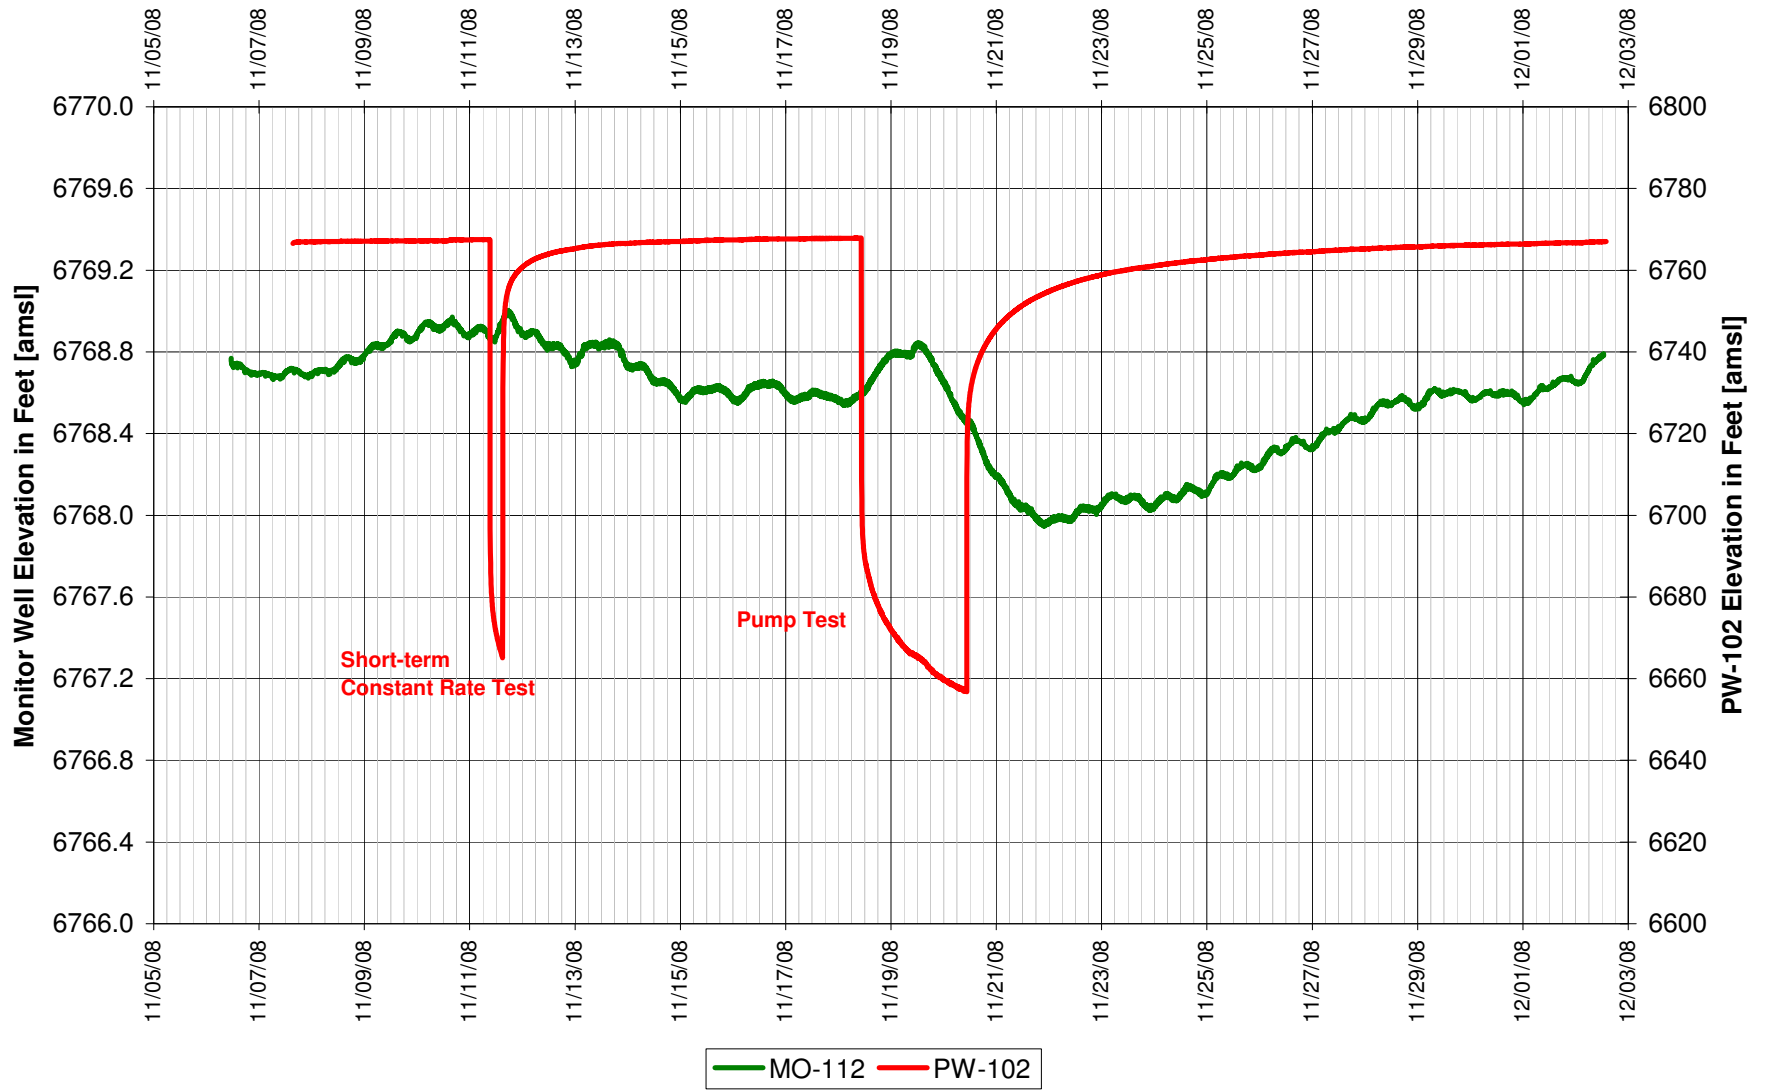

UR Energy
Lost Creek Mine Unit 1
North Test, North Side of Fault
'LFG' Sand Overlying Monitor Well