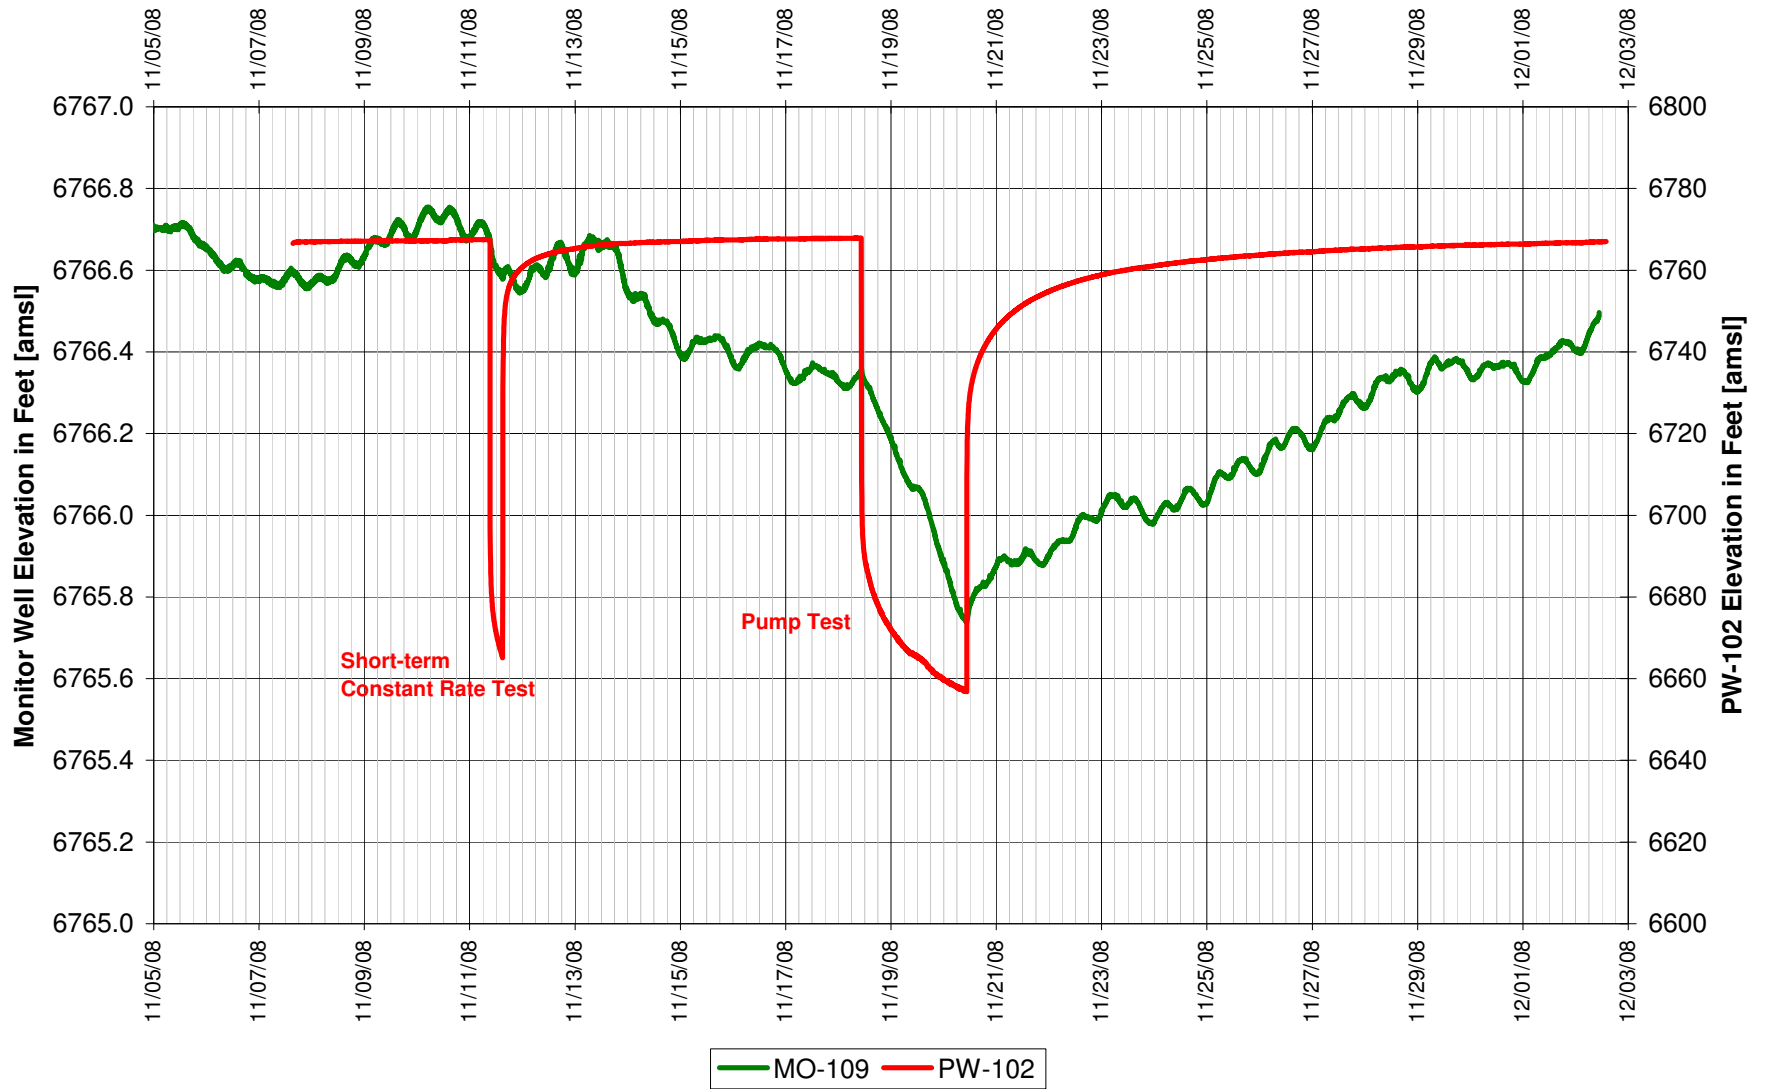

UR Energy
Lost Creek Mine Unit 1
North Test, South Side of Fault
'LFG' Sand Overlying Monitor Well