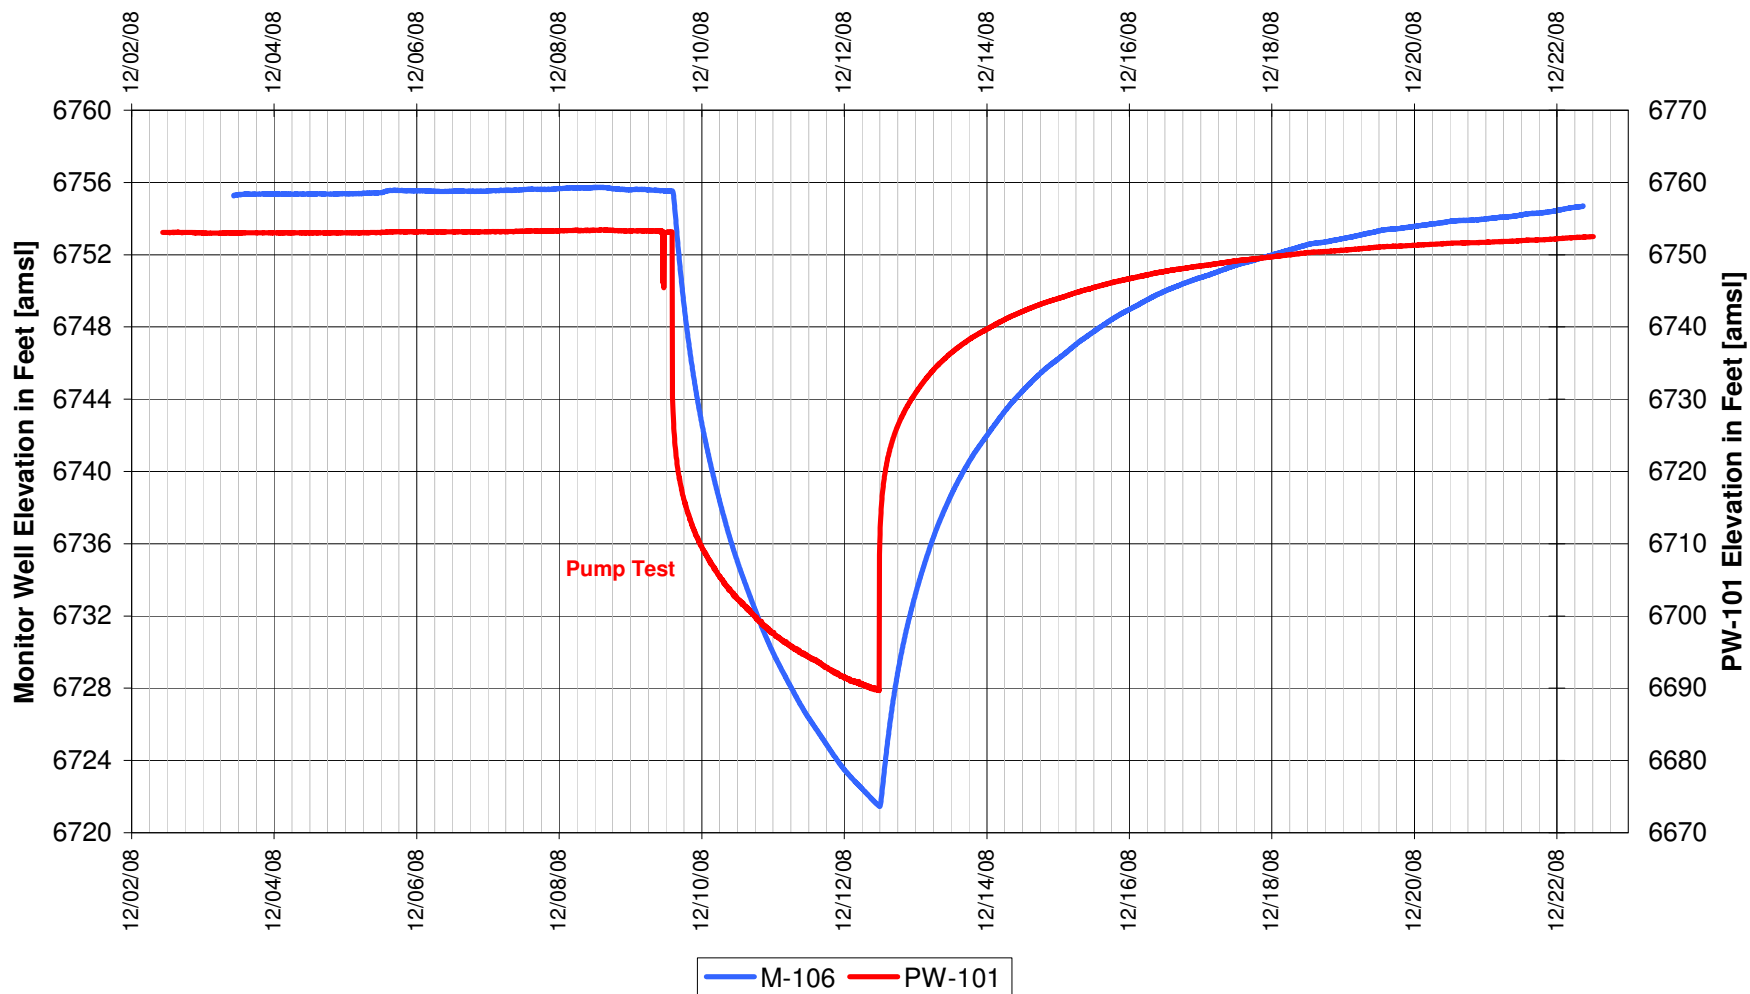

UR Energy
Lost Creek Mine Unit 1
South Test, South Side of Fault
'HJ' Sand Production Zone Monitor Well