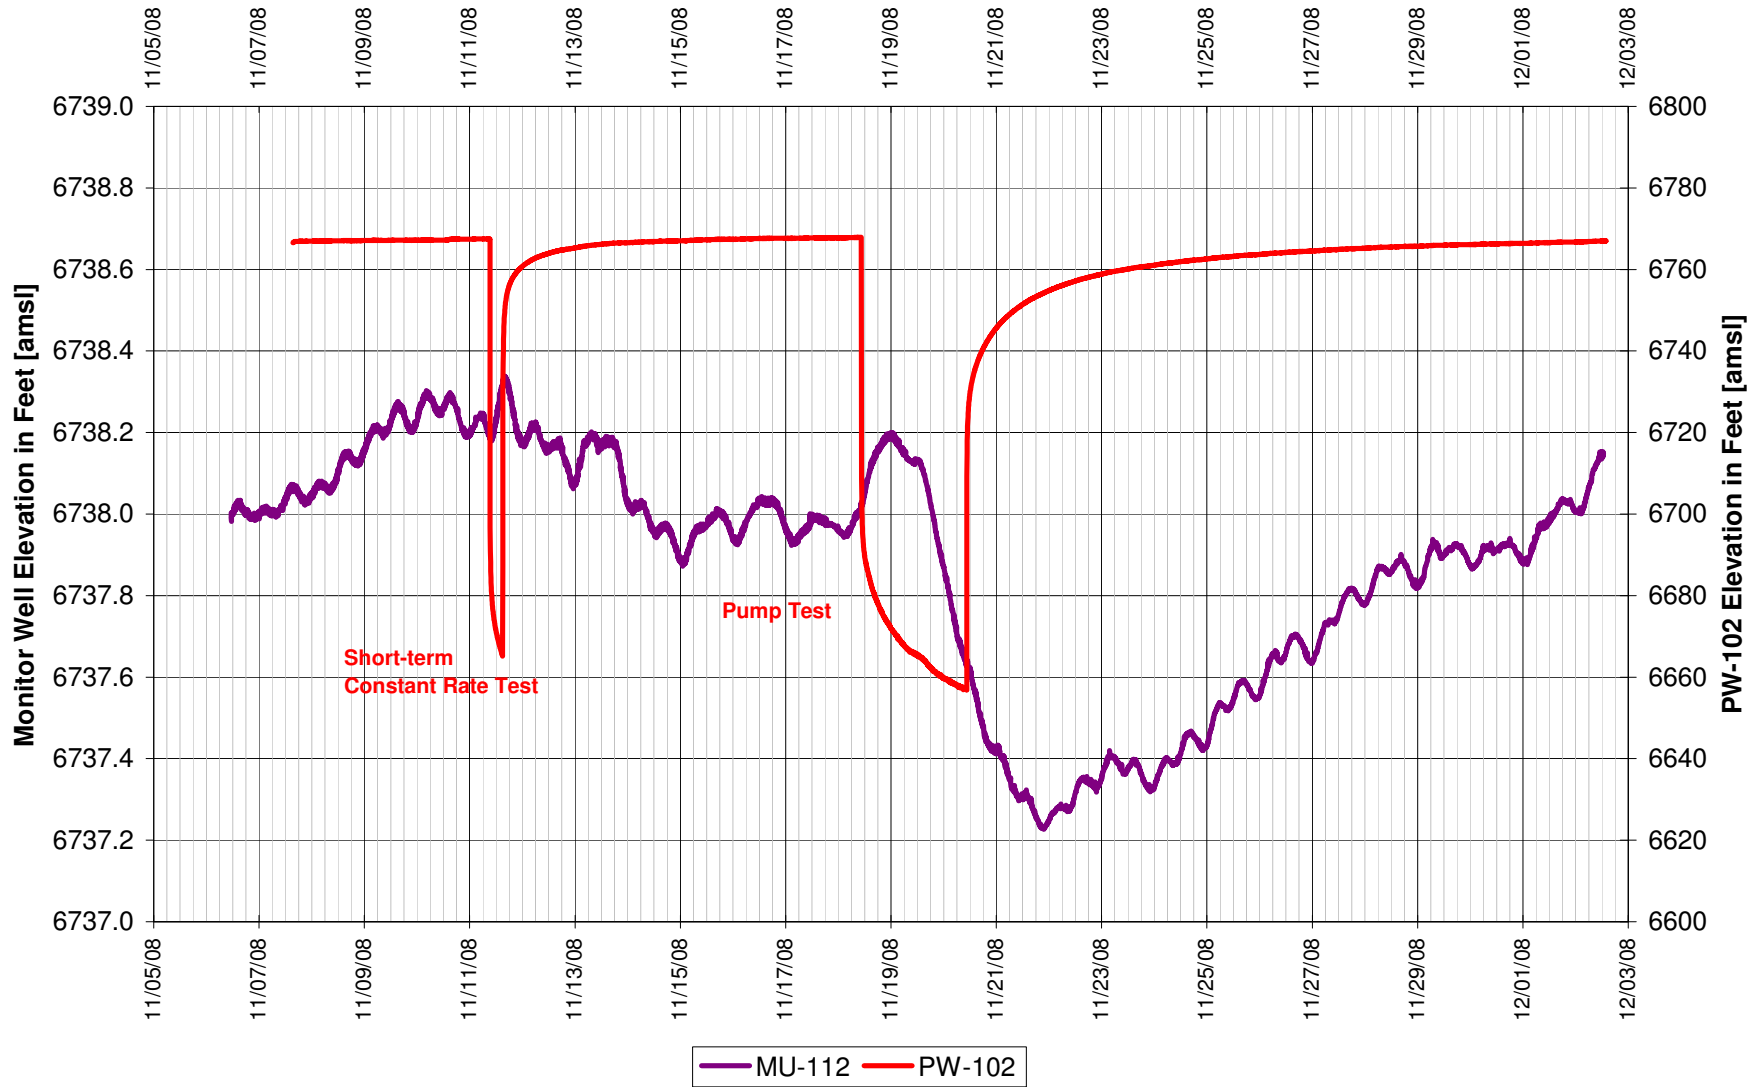

UR Energy
Lost Creek Mine Unit 1
North Test, North Side of Fault
'UKM' Sand Underlying Monitor Well