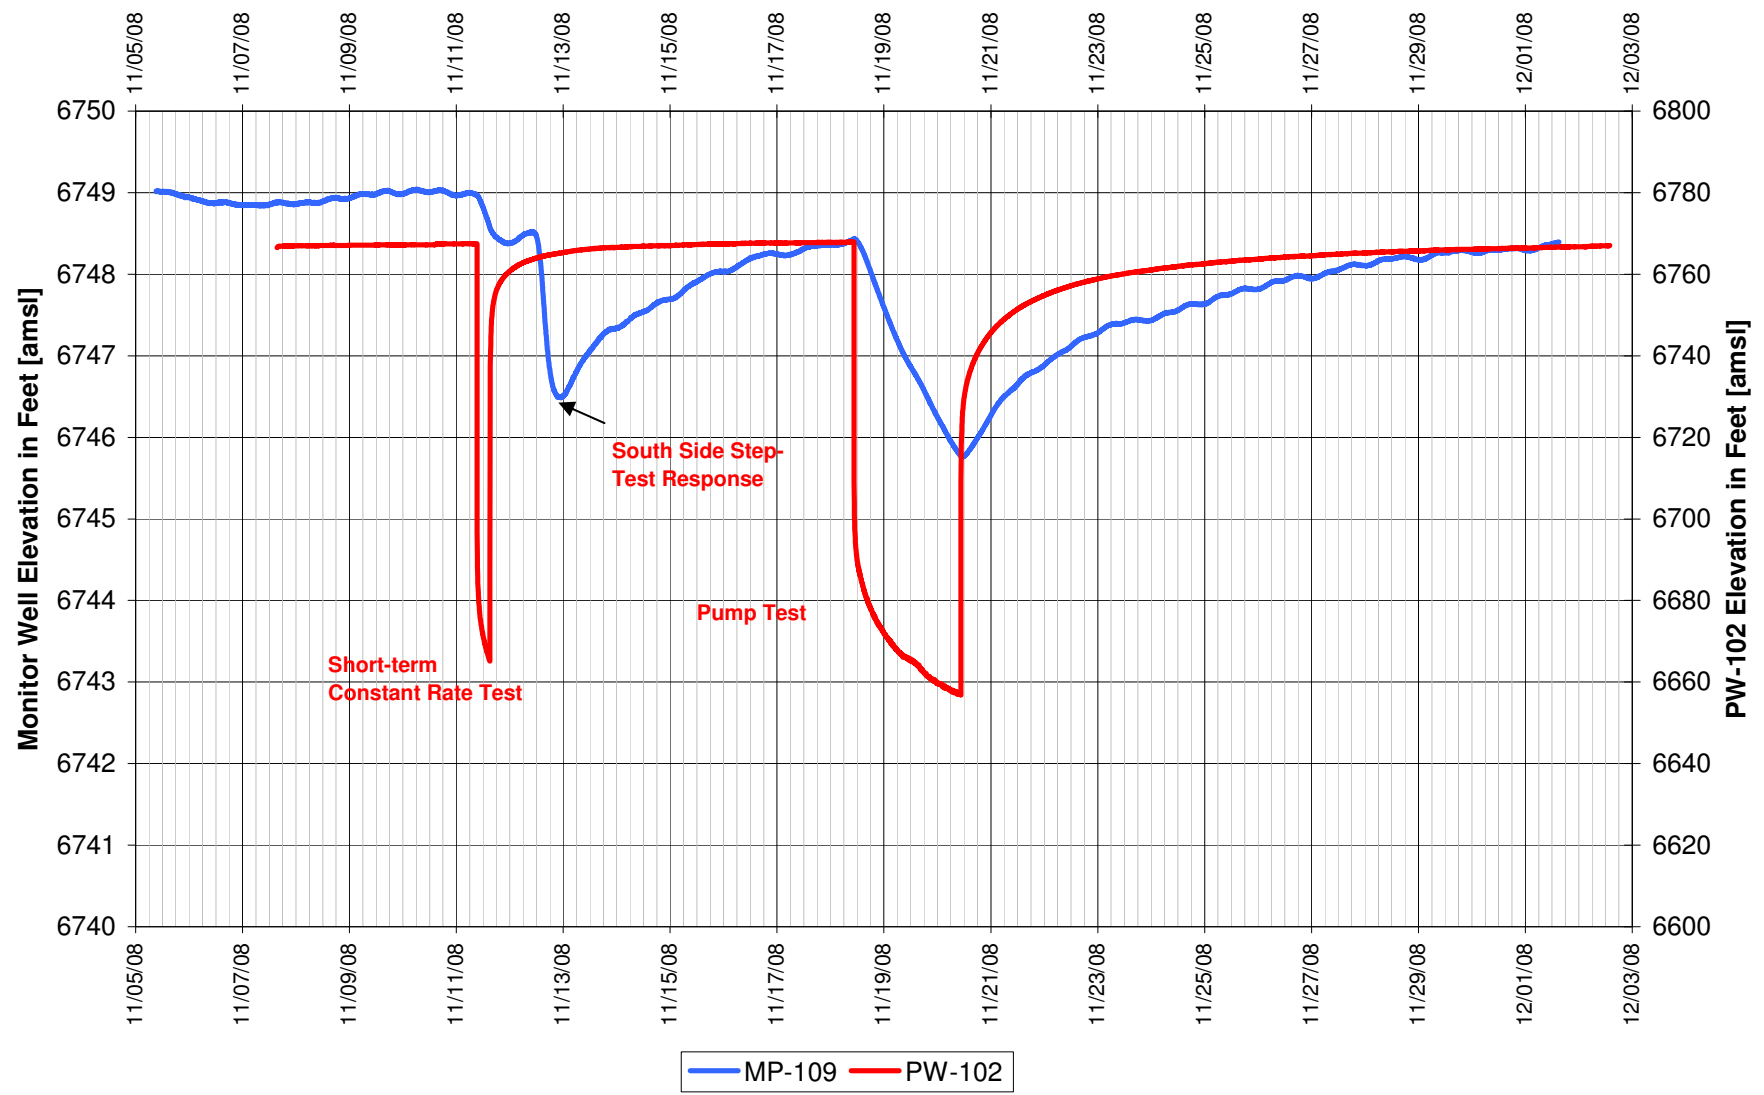

UR Energy
Lost Creek Mine Unit 1
North Test, South Side of Fault
'HJ' Sand Production Zone Monitor Well