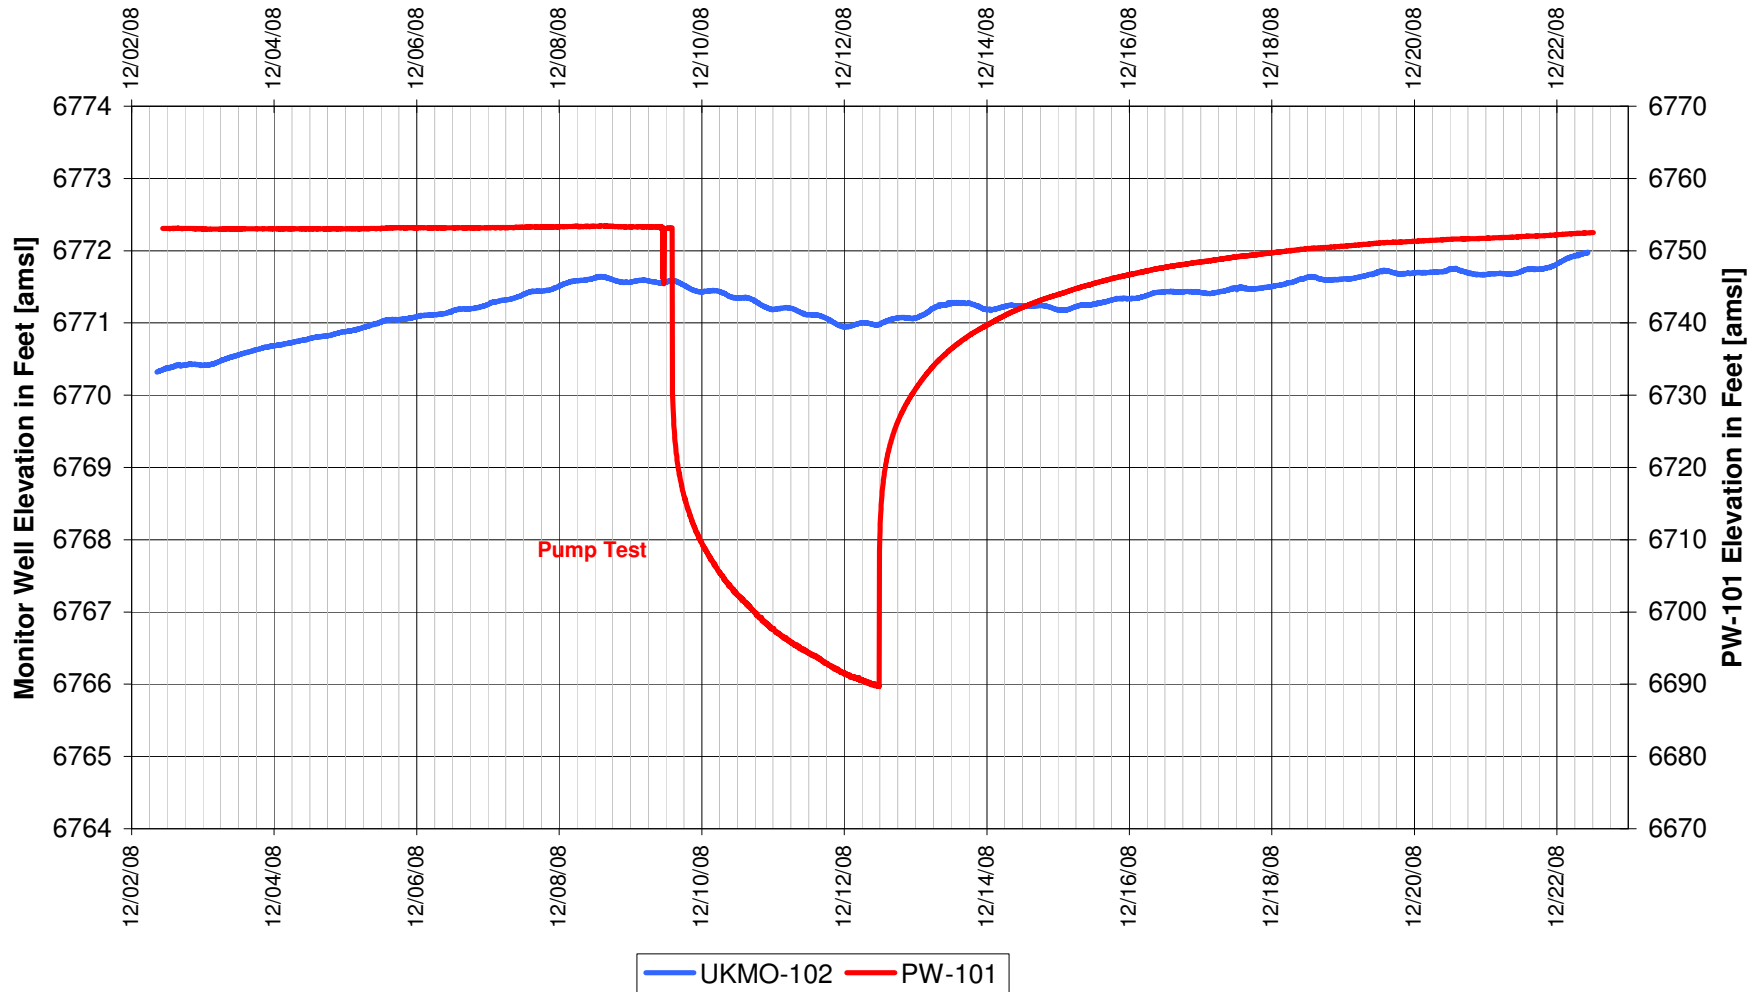

UR Energy
Lost Creek Mine Unit 1
South Test, North Side of Fault
'HJ' Sand Production Zone Monitor Well