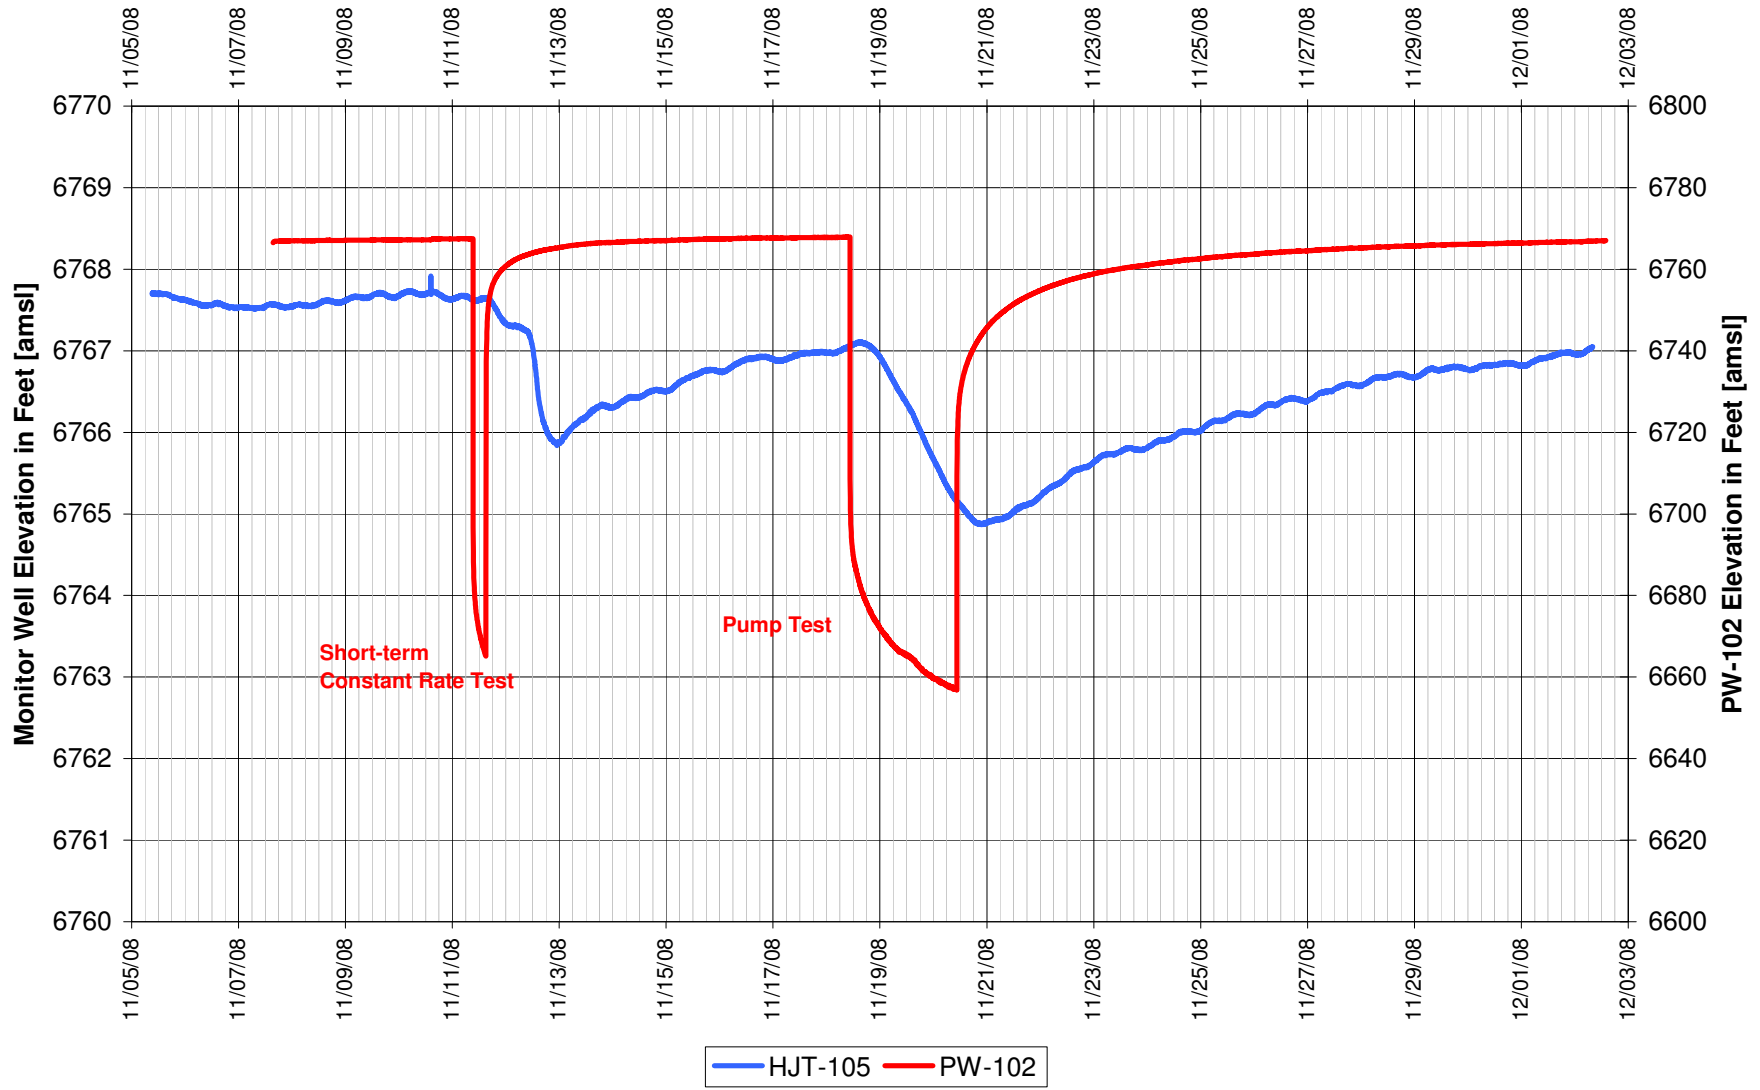

UR Energy
Lost Creek Mine Unit 1
North Test, South Side of Fault
'HJ' Sand Production Zone Monitor Well