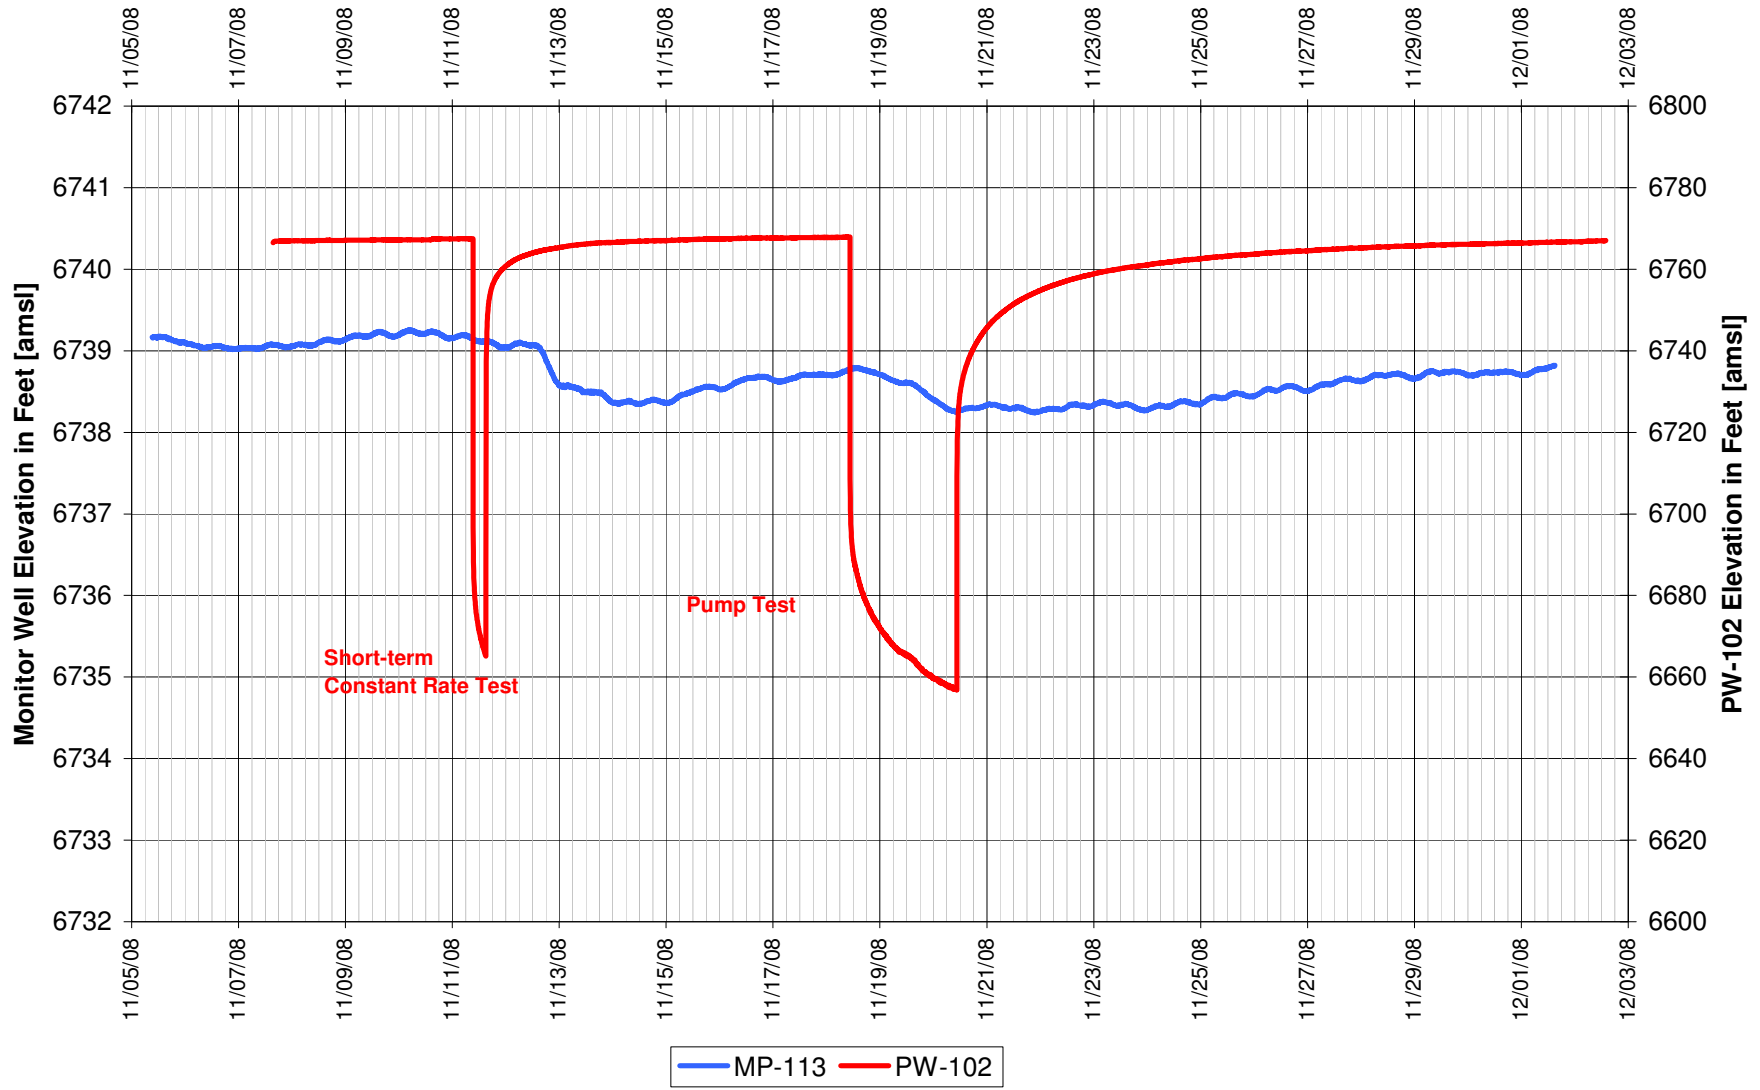

UR Energy
Lost Creek Mine Unit 1
North Test, South Side of Fault
'HJ' Sand Production Zone Monitor Well