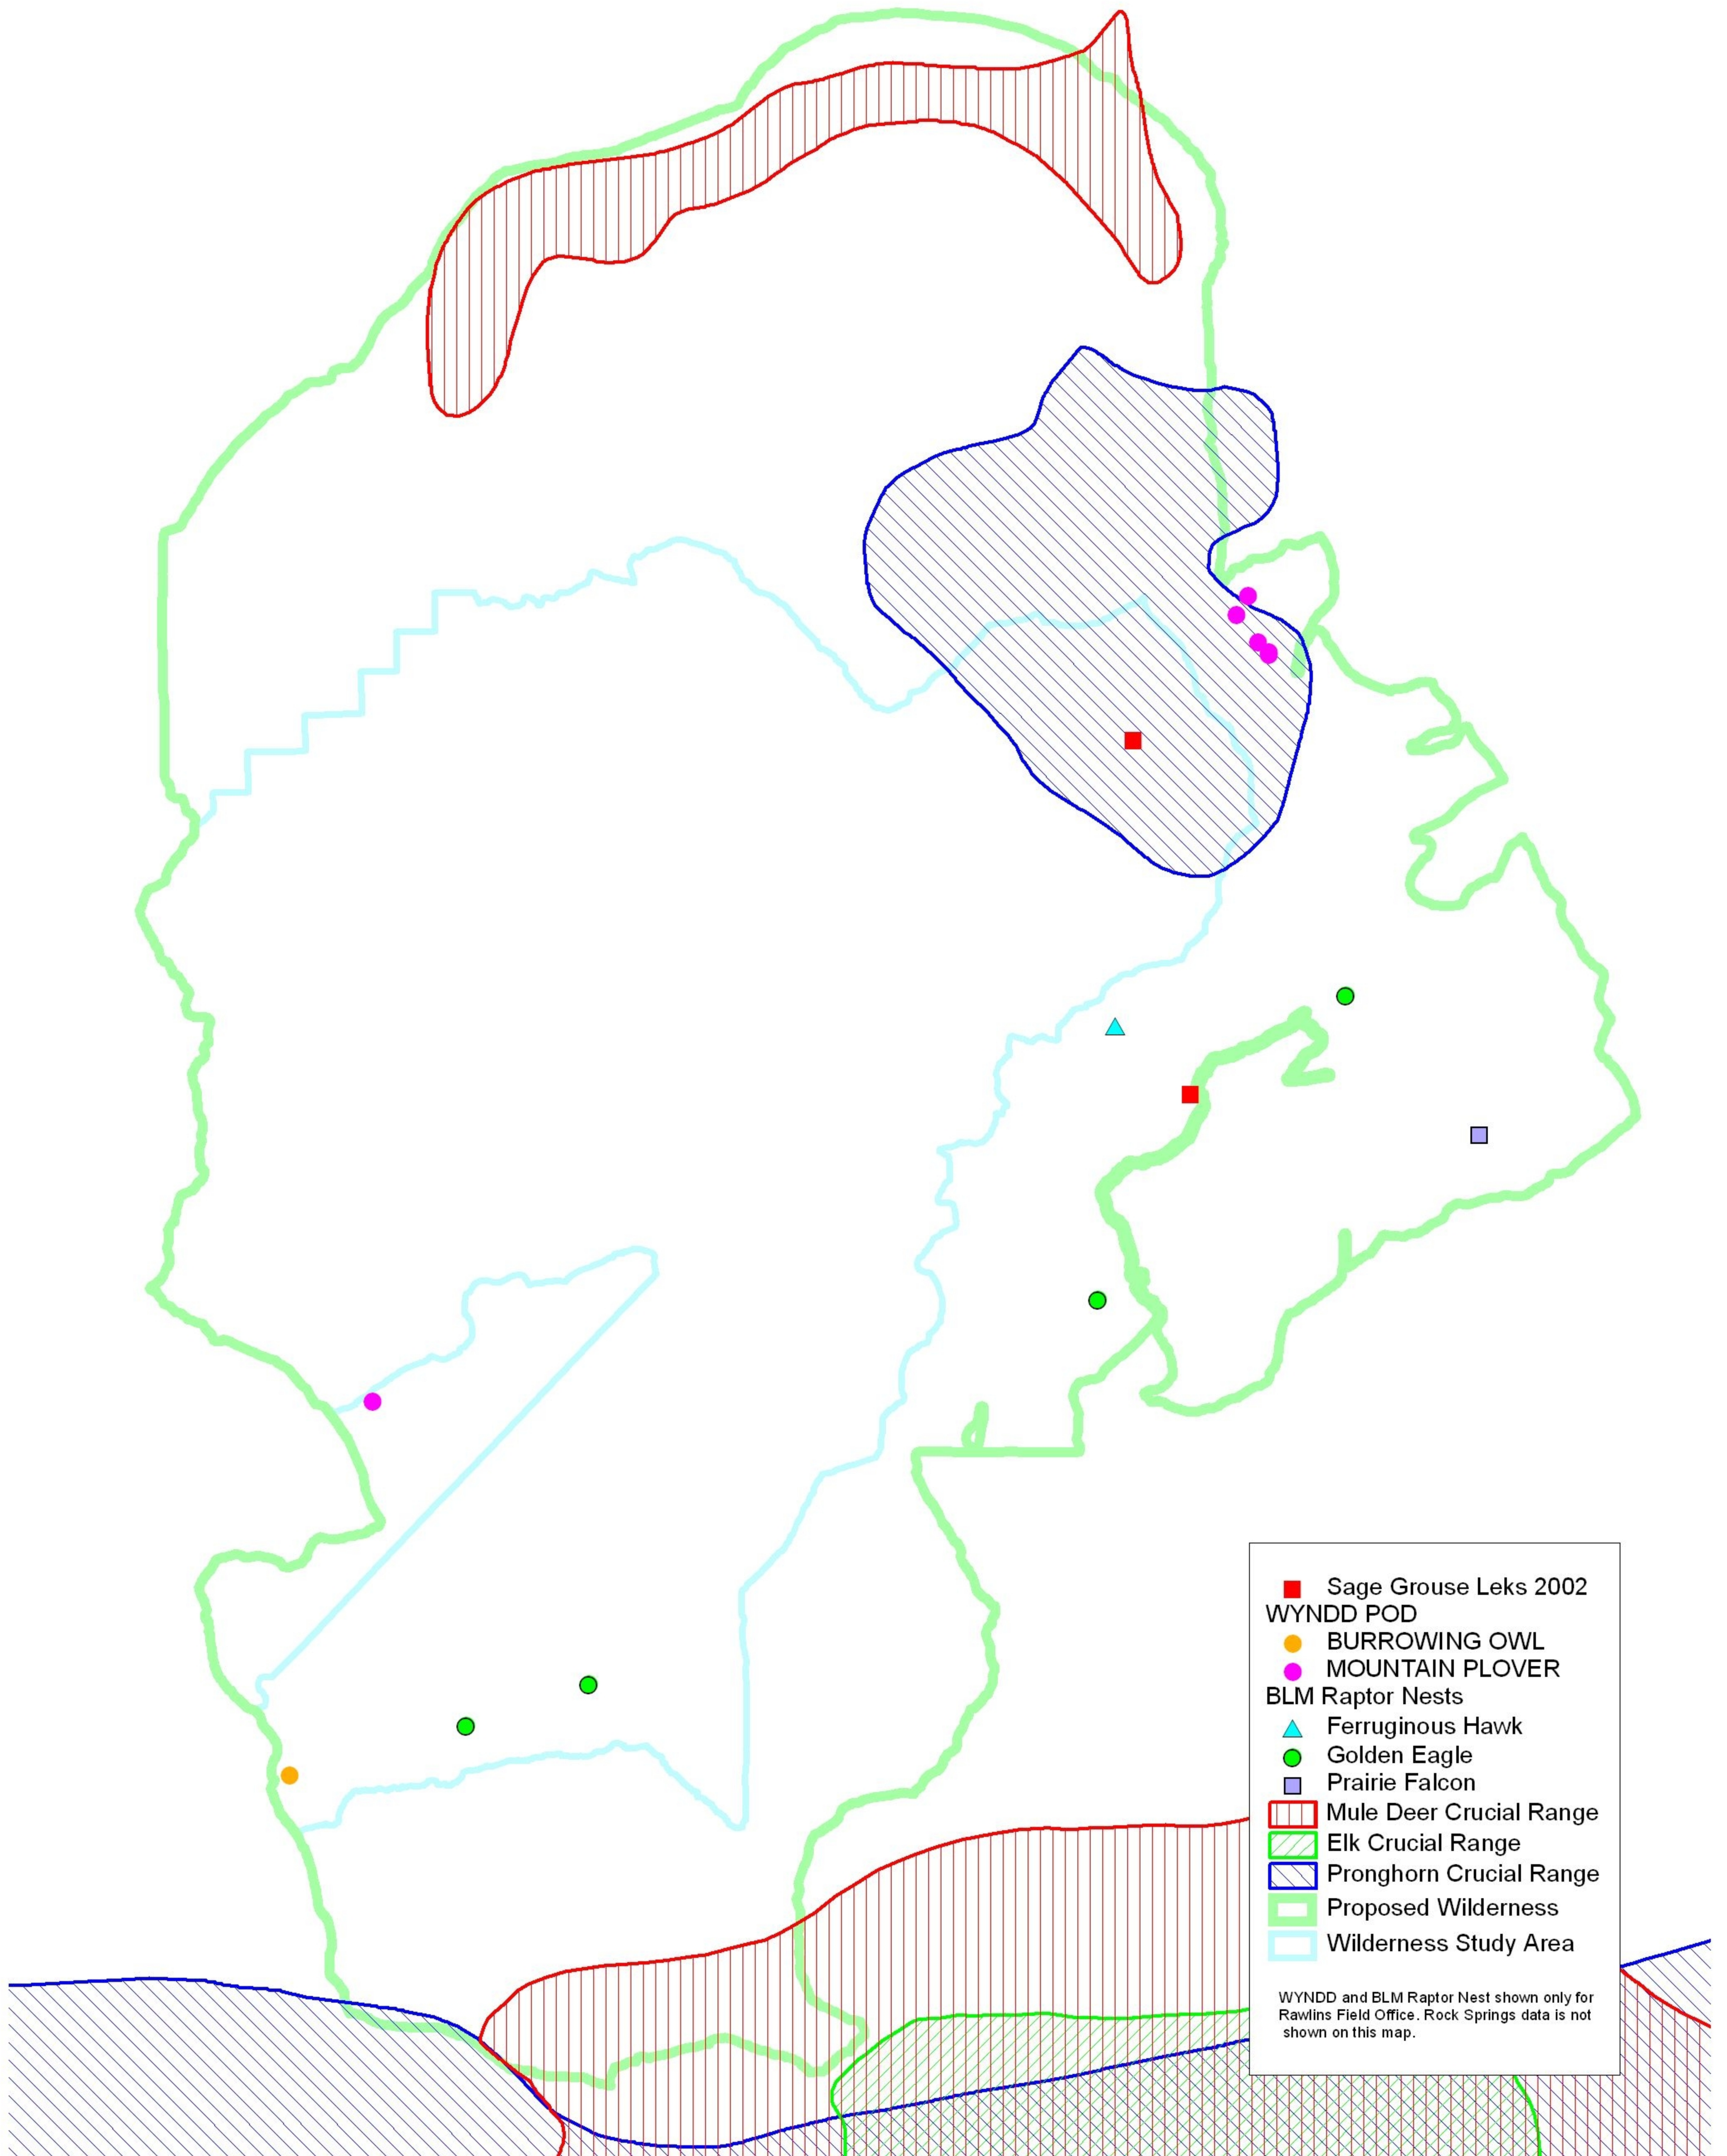

Adobe Town Very Rare or Uncommon Area  
Wildlife Habitat

■ Sage Grouse Leks 2002  
**WYNDD POD**  
● BURROWING OWL  
● MOUNTAIN PLOVER  
**BLM Raptor Nests**  
▲ Ferruginous Hawk  
● Golden Eagle  
■ Prairie Falcon  
 Mule Deer Crucial Range  
 Elk Crucial Range  
 Pronghorn Crucial Range  
 Proposed Wilderness  
 Wilderness Study Area

WYNDD and BLM Raptor Nest shown only for Rawlins Field Office. Rock Springs data is not shown on this map.